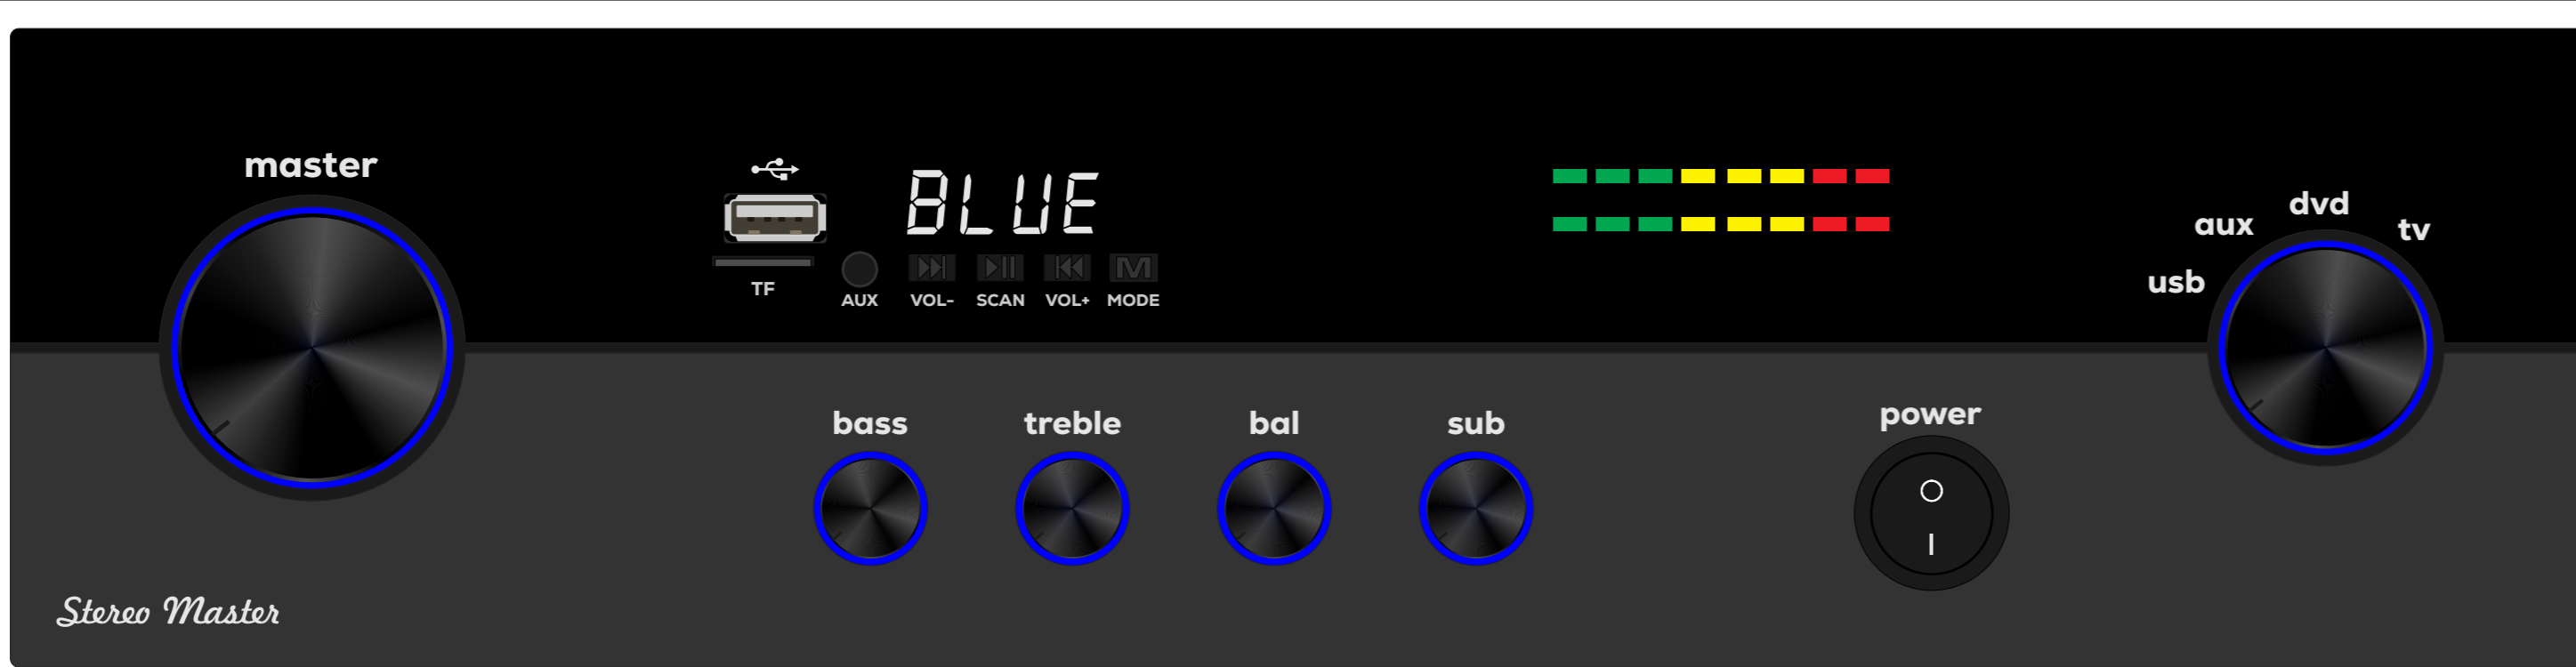

GOLDEN YELLOW

LEMON YELLOW

LIGHT GREEN

GREEN

SKY BLUE

GM 14

MAT BLACK

DARK GREY