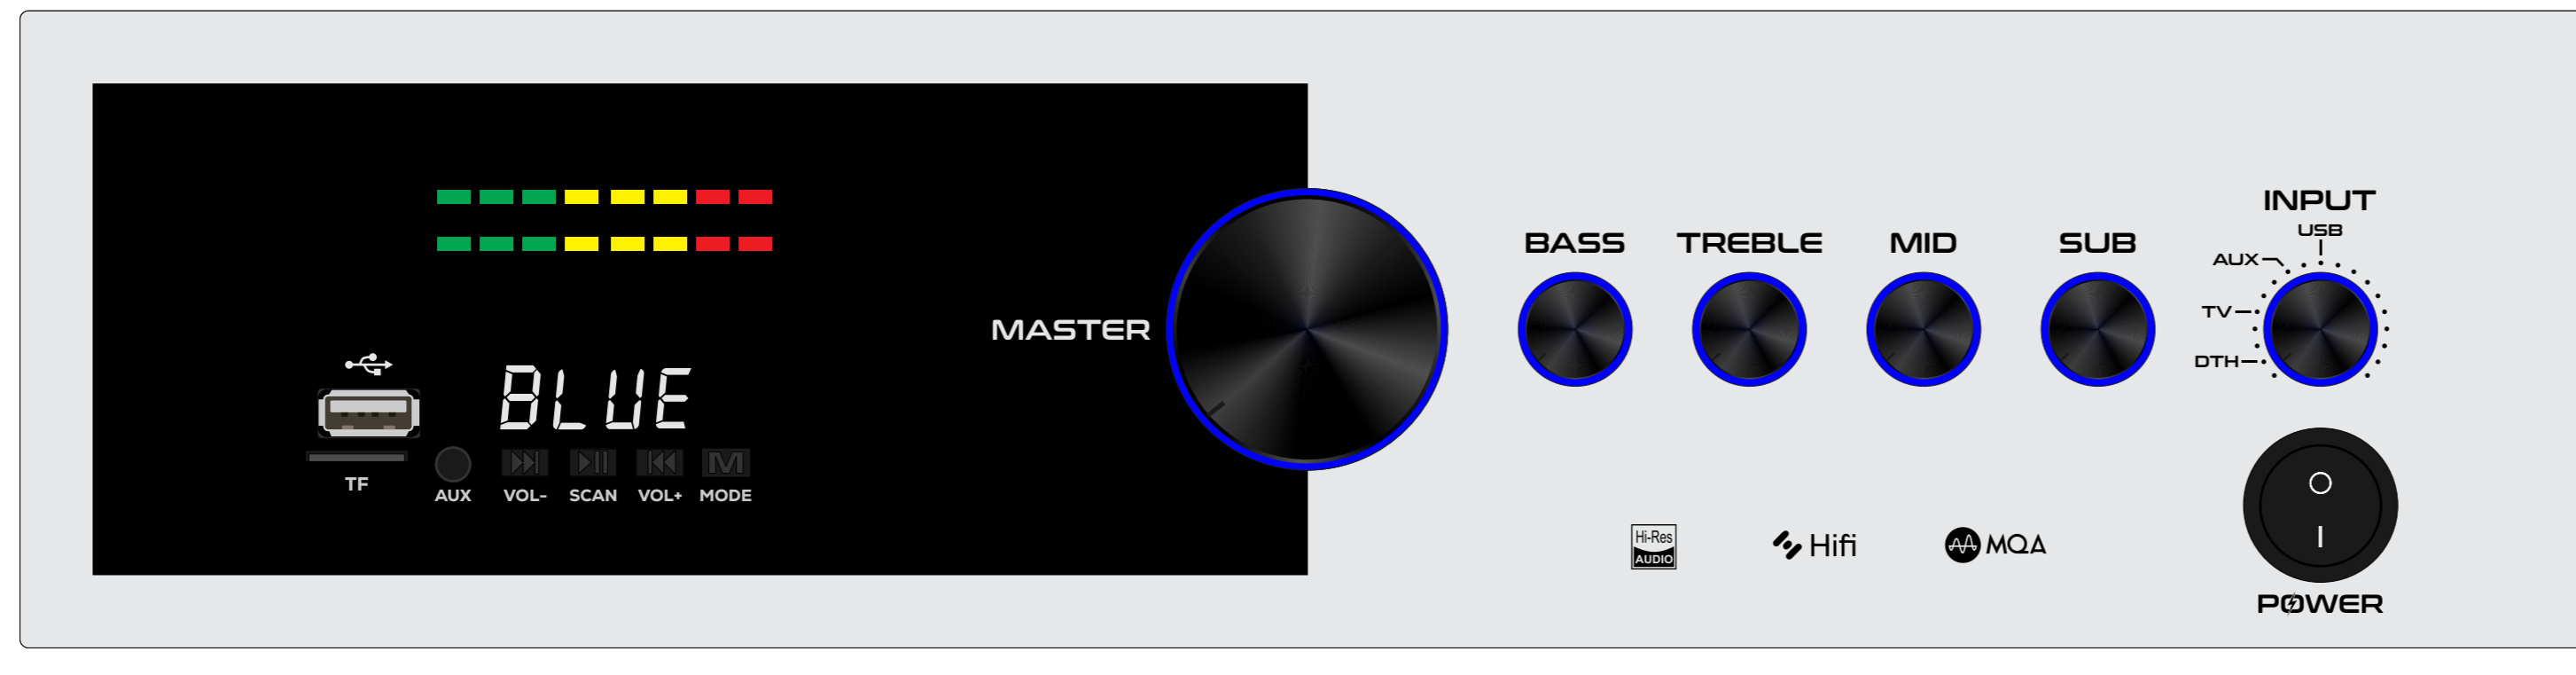

GM 15

MAT BLACK

DARK GREY

LIGHT GREY

WHITE

BROWN

PINK

RED

ORANGE

GOLDEN YELLOW

LEMON YELLOW

LIGHT GREEN

GREEN

SKY BLUE