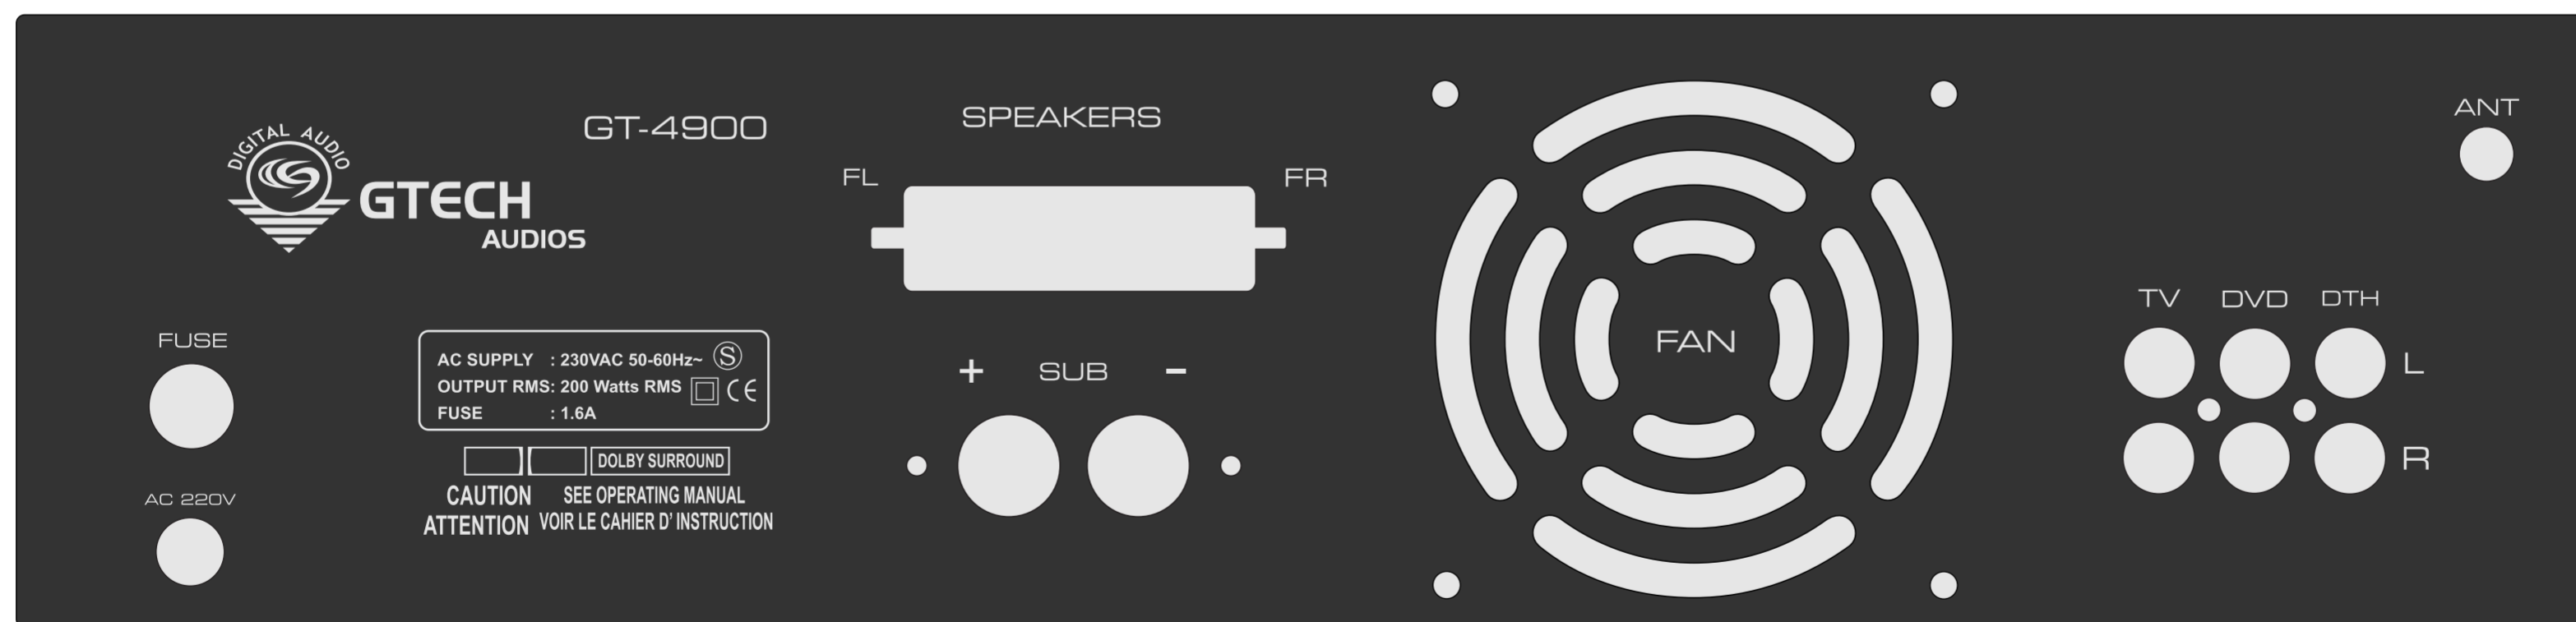

GTECHTM
AUDIOS

📞 **CONTACT US :**
9442338 725
9385363 725
7010134 610

GM PANEL SUITABLE FOR GT-4900 CHASSIS

REVISED DECEMBER 2025

 www.gtechaudios.com

HIGHT 8.89CM(3.5")

WIDTH 38.1CM (15")

GM 15