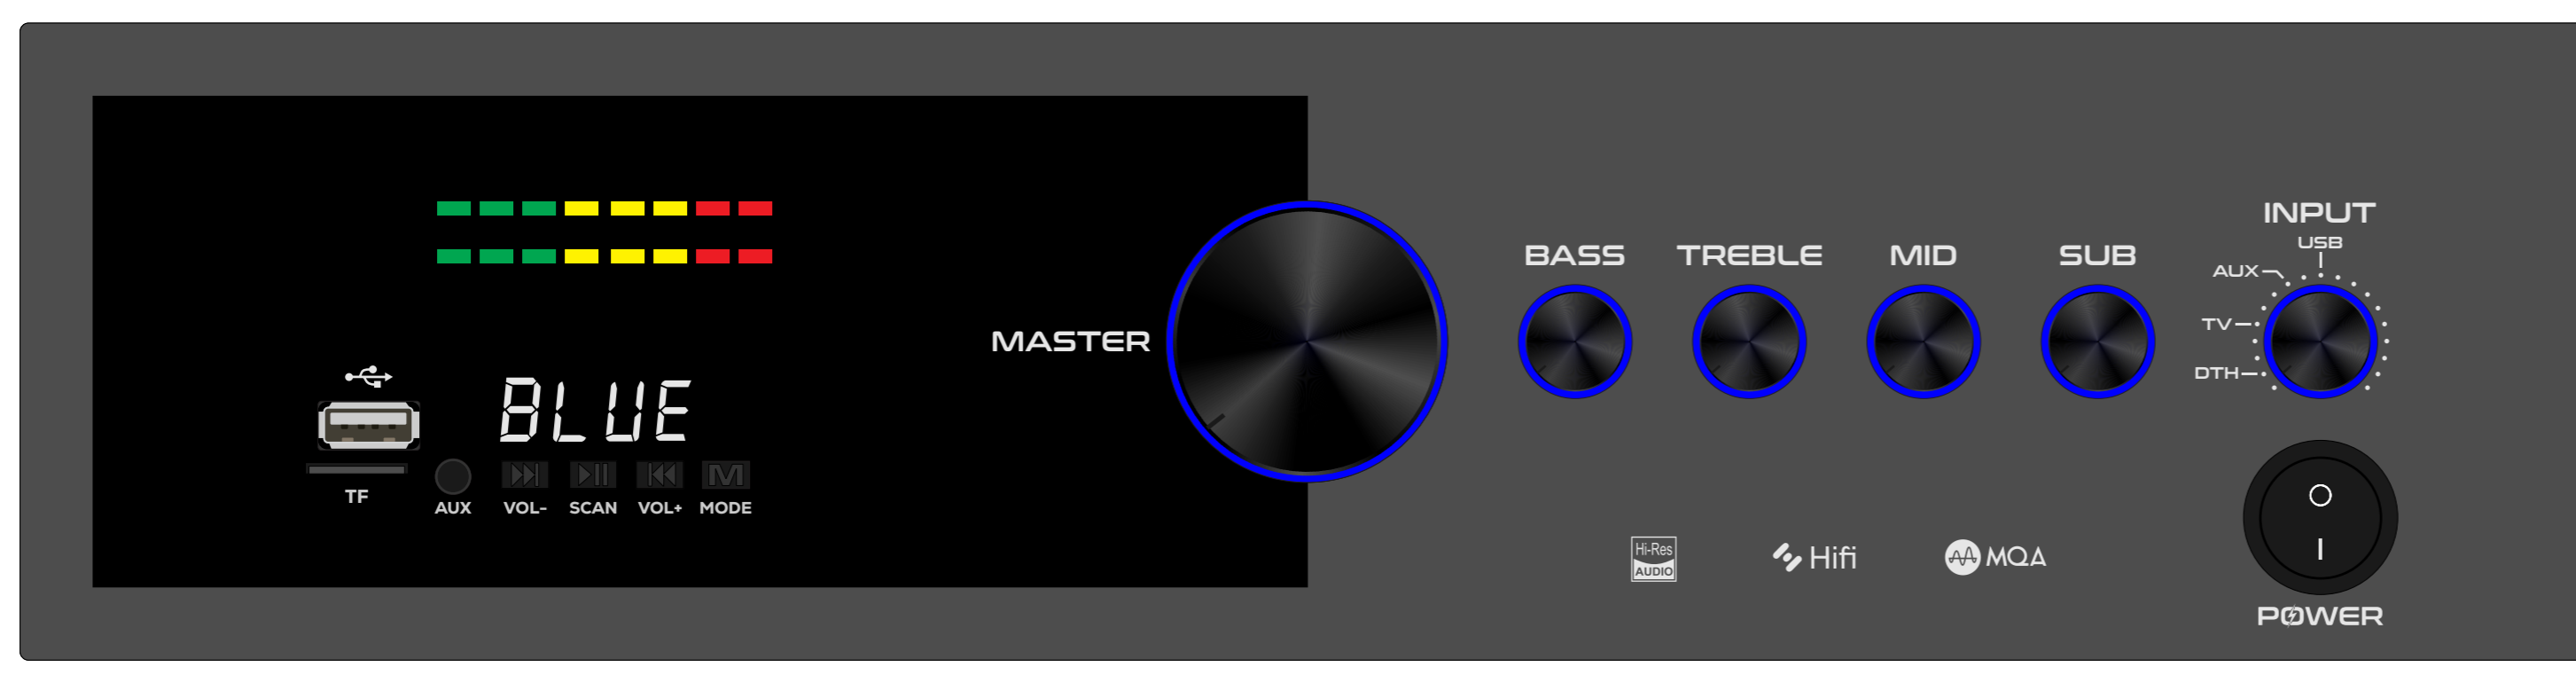

GM 15

MAT BLACK

DARK GREY

LIGHT GREY

WHITE

BROWN

PINK

RED

ORANGE

GOLDEN YELLOW

LEMON YELLOW

LIGHT GREEN

GREEN

SKY BLUE