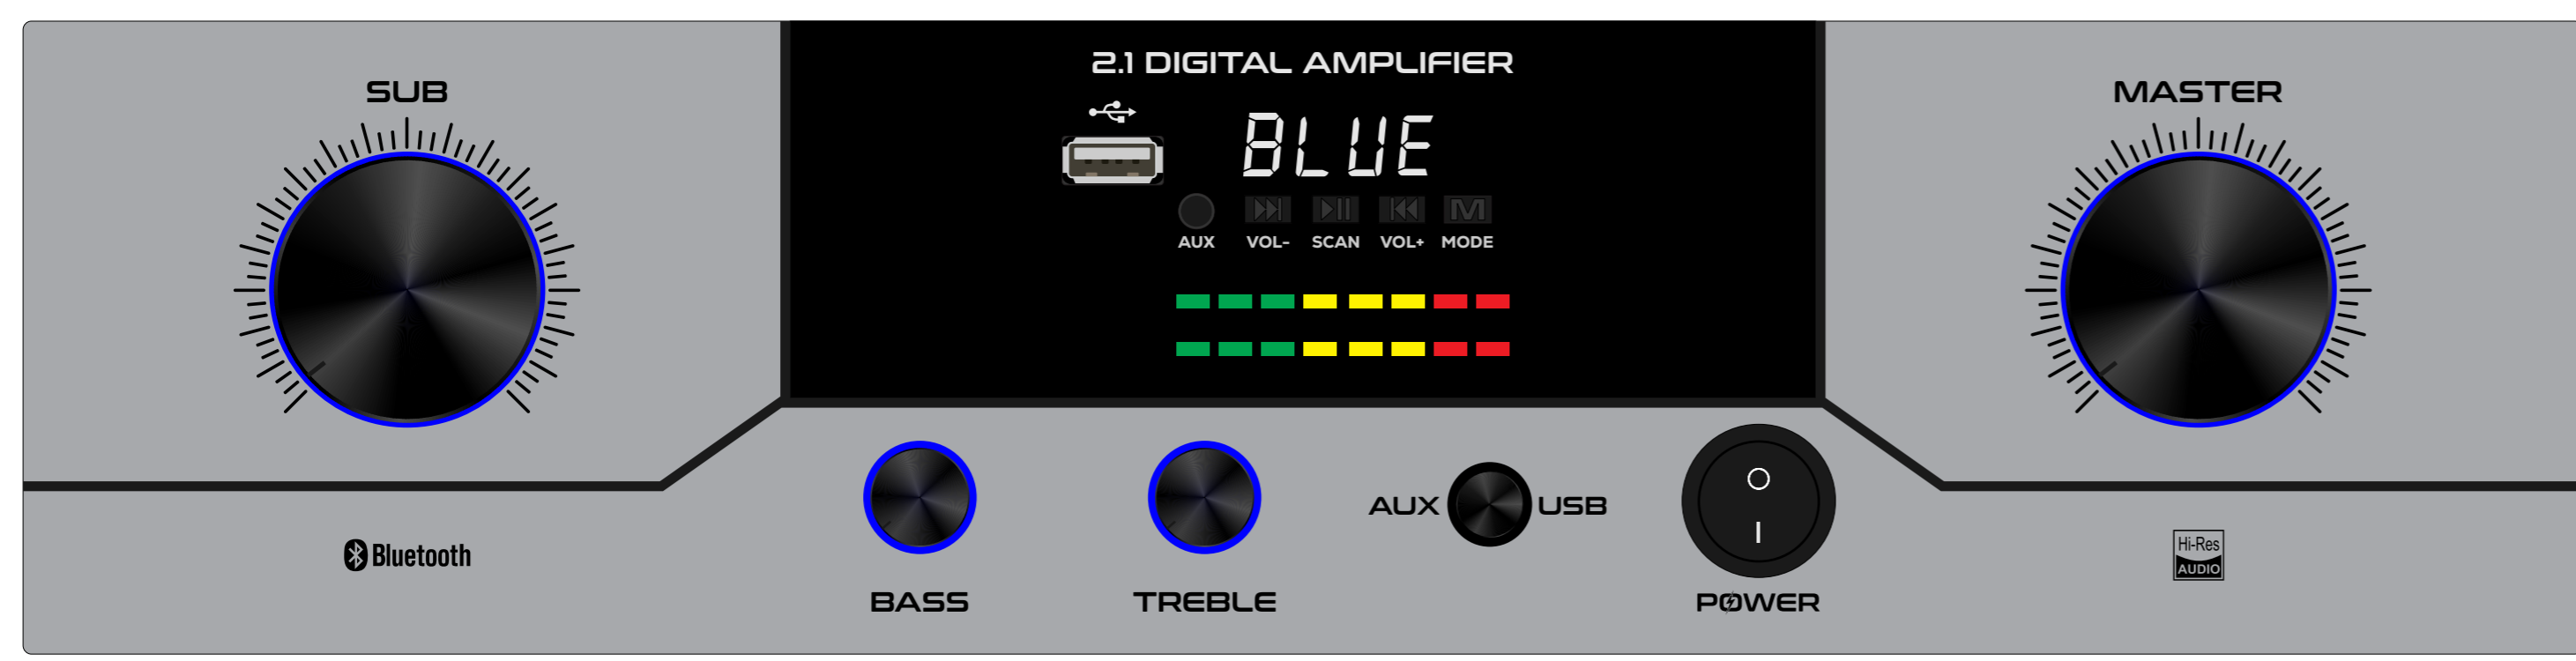

	MAT BLACK
	DARK GREY
	LIGHT GREY
	WHITE
	BROWN
	PINK
	RED
	ORANGE
	GOLDEN YELLOW
	LEMON YELLOW
	LIGHT GREEN
	GREEN
	SKY BLUE

GM 10

MAT BLACK

DARK GREY

LIGHT GREY

WHITE

BROWN

PINK