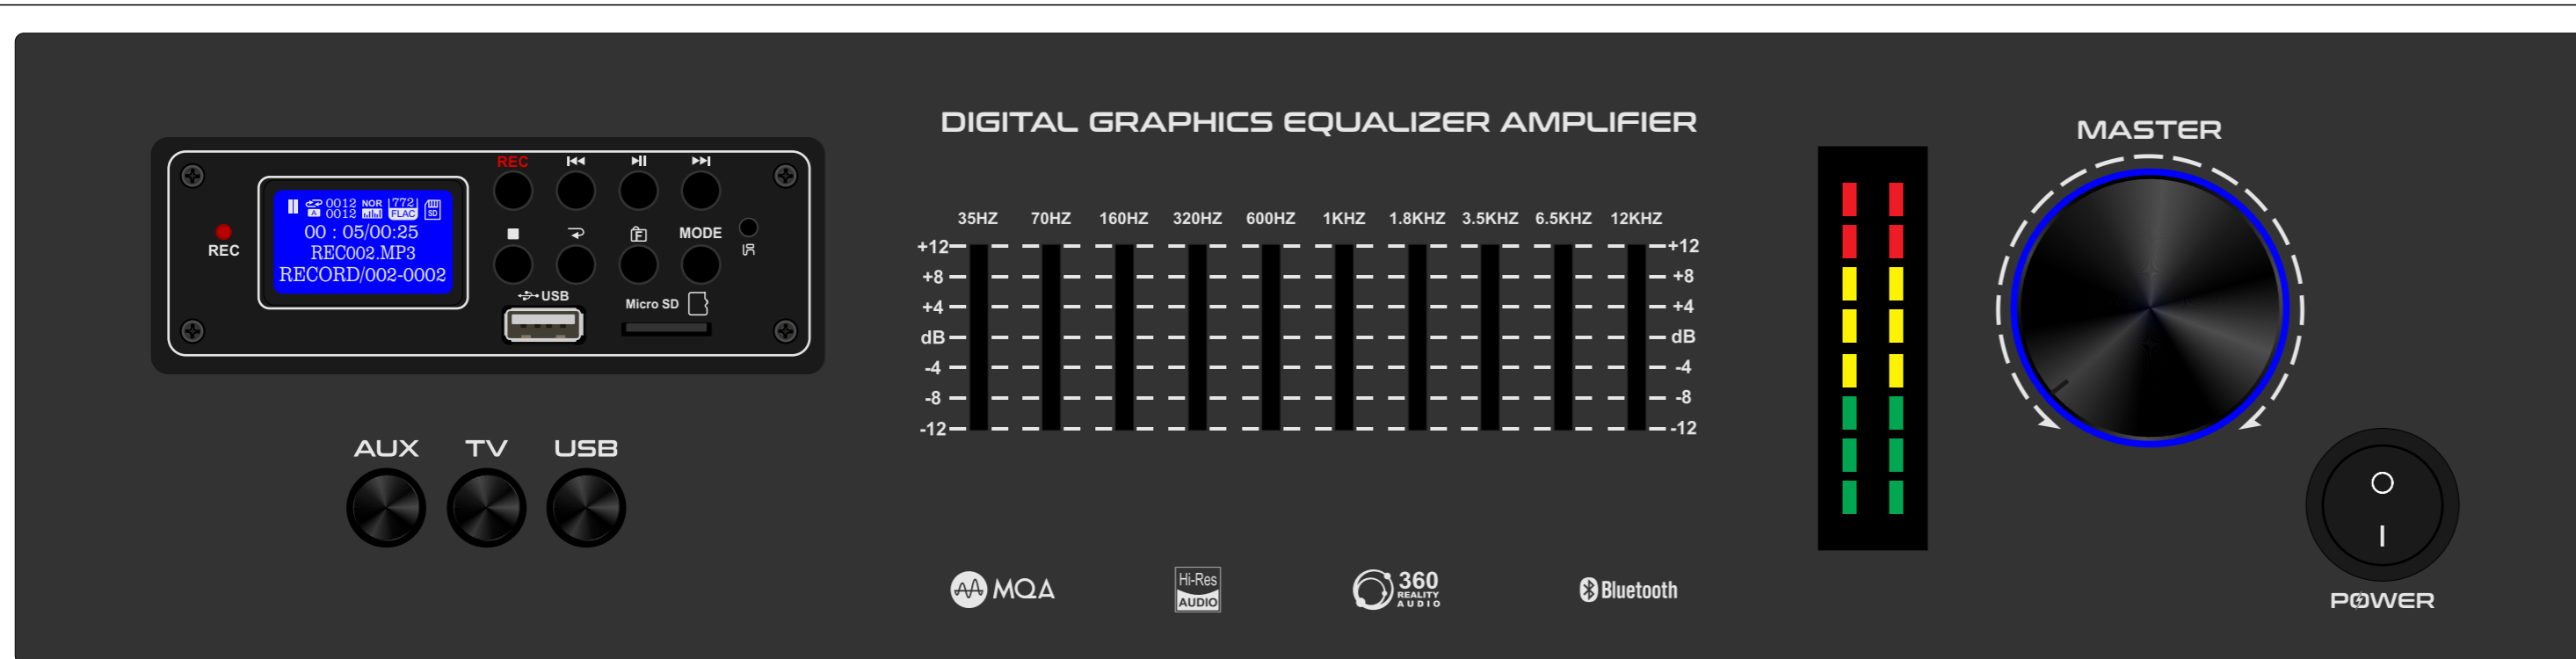

RED

ORANGE

GOLDEN YELLOW

LEMON YELLOW

LIGHT GREEN

GREEN

SKY BLUE

GM-01