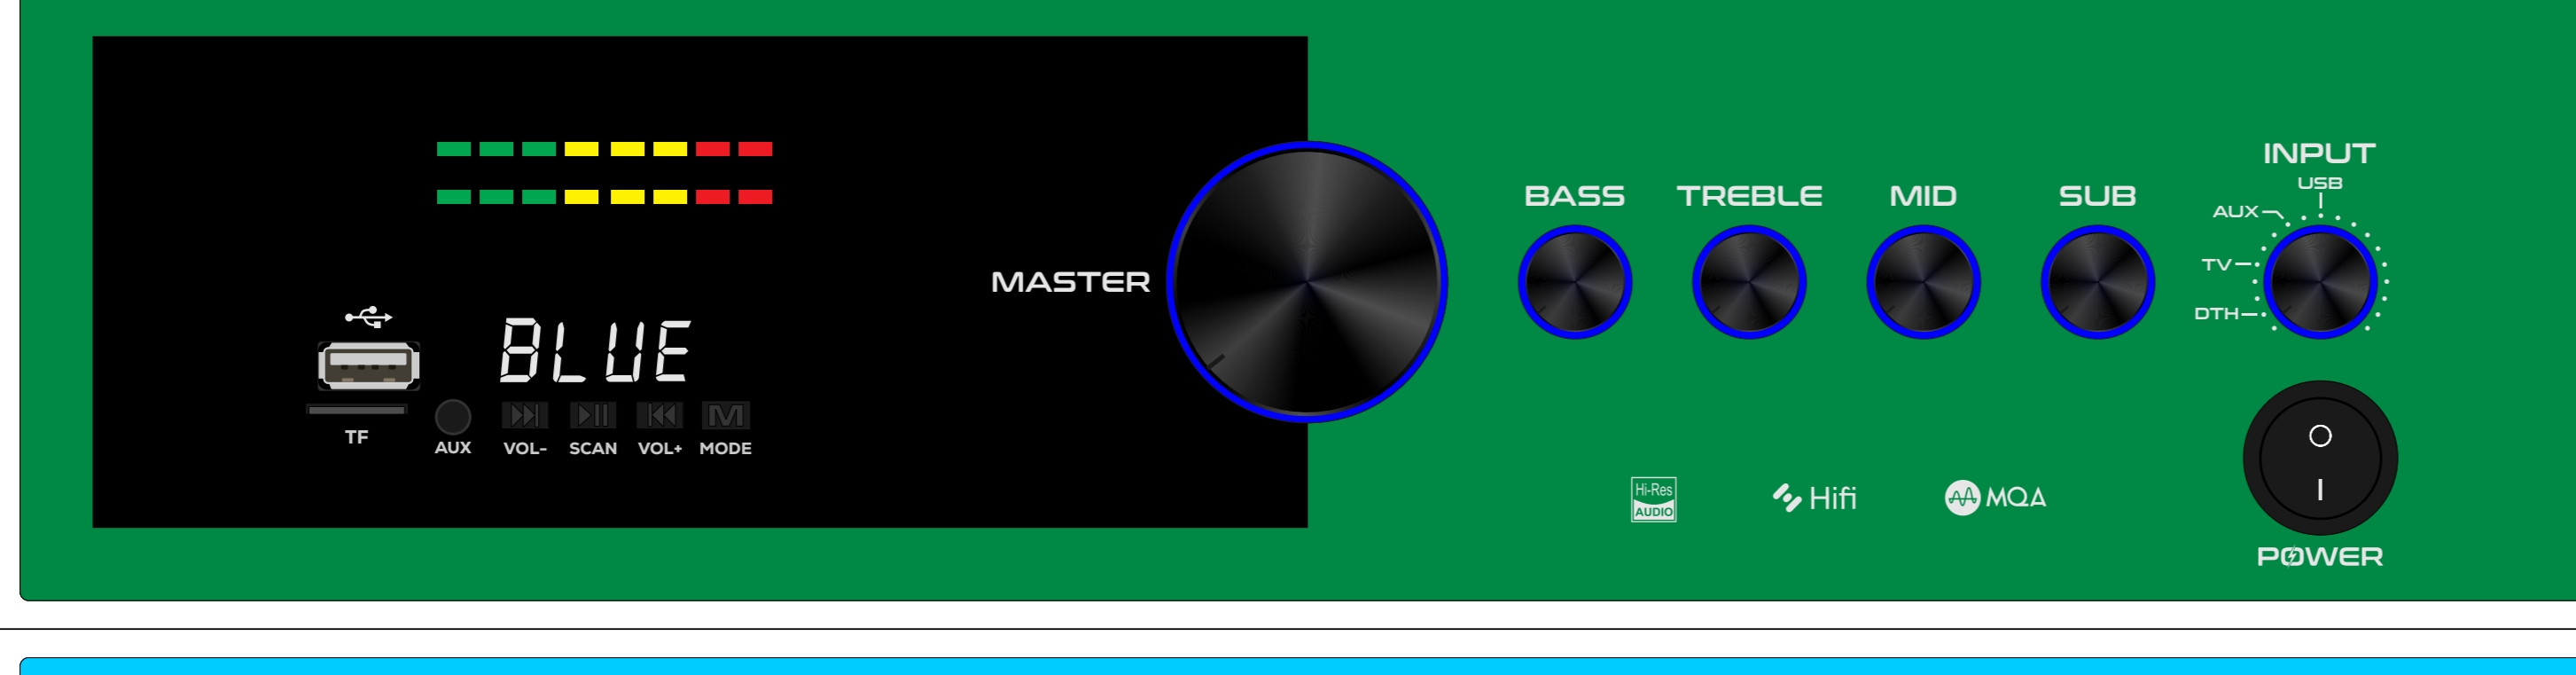

GM 15

MAT BLACK

DARK GREY

LIGHT GREY

WHITE

BROWN

PINK

RED

ORANGE

GOLDEN YELLOW

LEMON YELLOW

LIGHT GREEN

GREEN

SKY BLUE