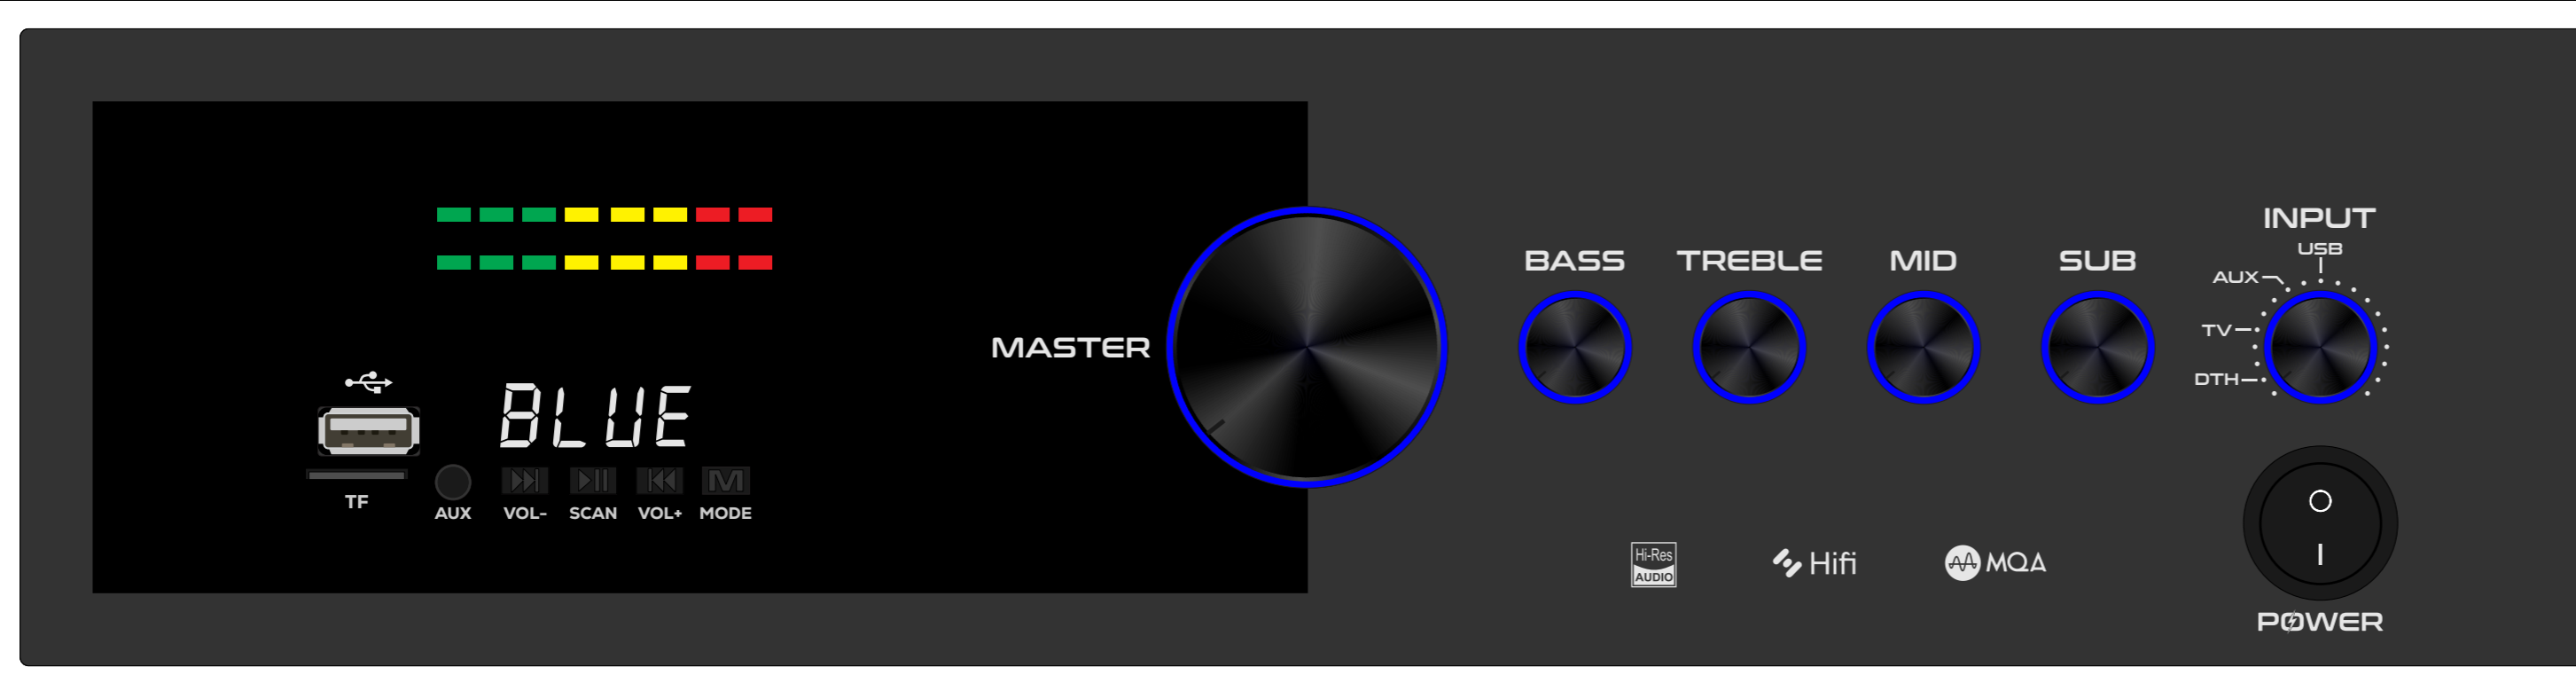

GTECHTM
AUDIOS

📞 **CONTACT US :**
9442338 725
9385363 725
7010134 610

GM PANEL SUITABLE FOR GT-4900 CHASSIS

REVISED DECEMBER 2025

 www.gtechaudios.com

HIGHT 8.89CM(3.5")

WIDTH 38.1CM (15")

GM 15