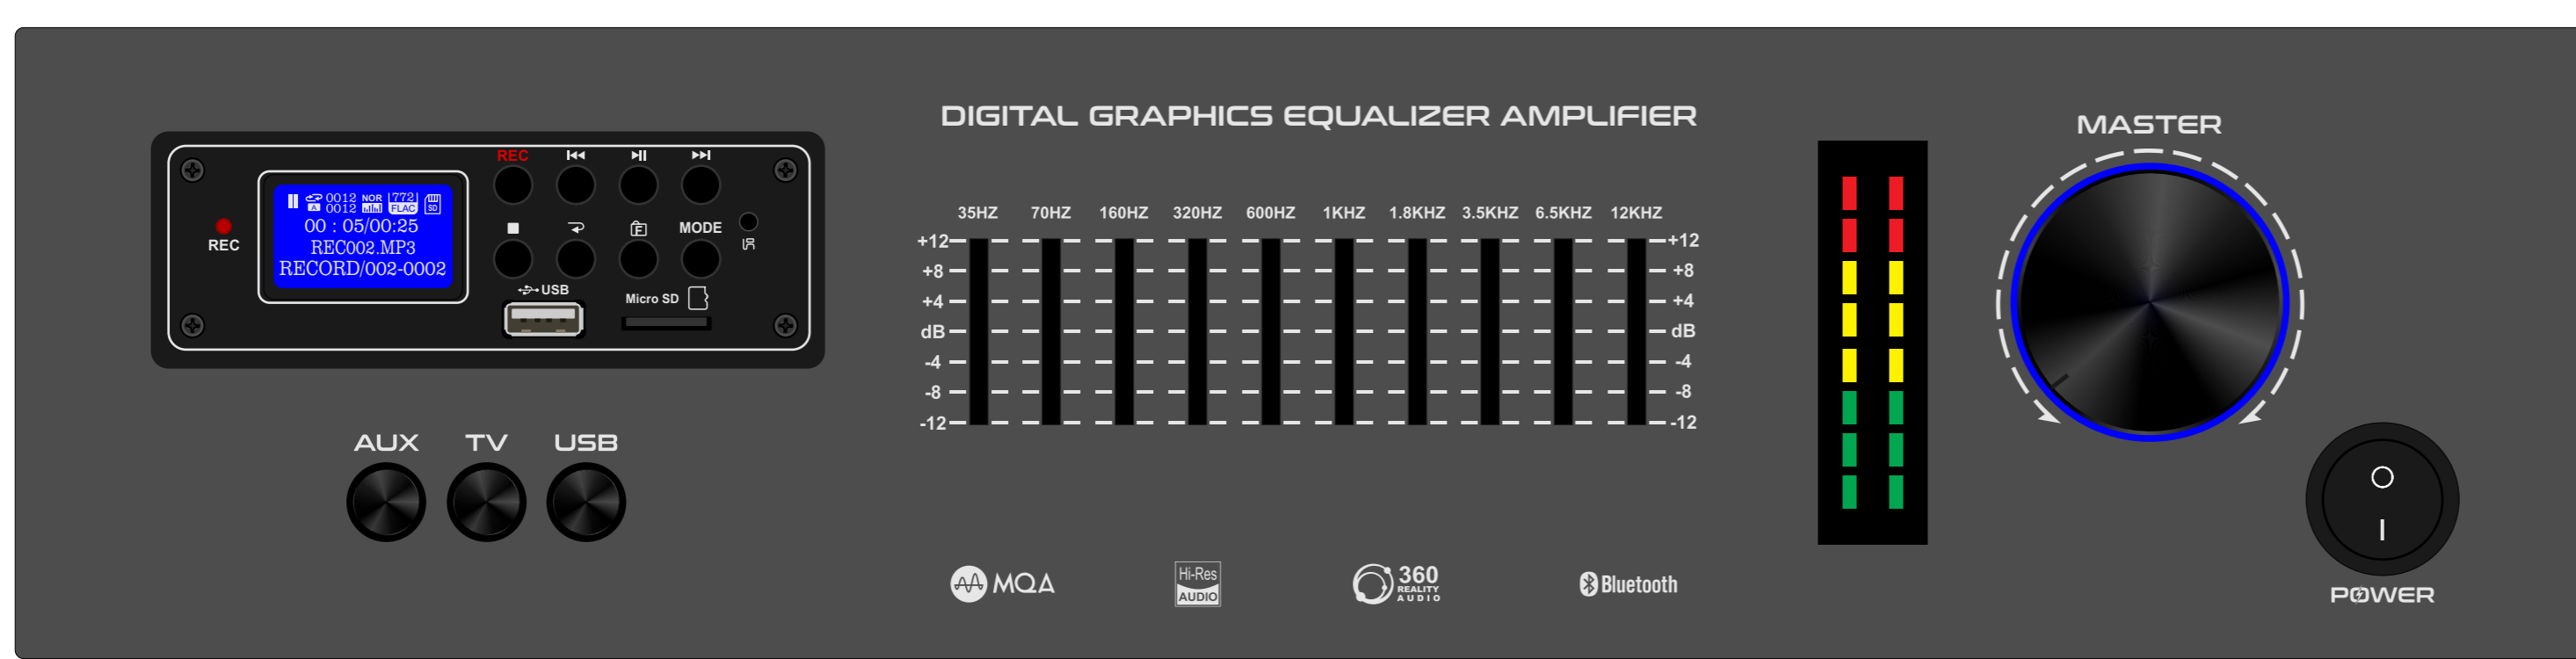

GM-01

MAT BLACK

DARK GREY

LIGHT GREY

WHITE

BROWN

PINK

RED

ORANGE

GOLDEN YELLOW

LEMON YELLOW

LIGHT GREEN

GREEN

SKY BLUE