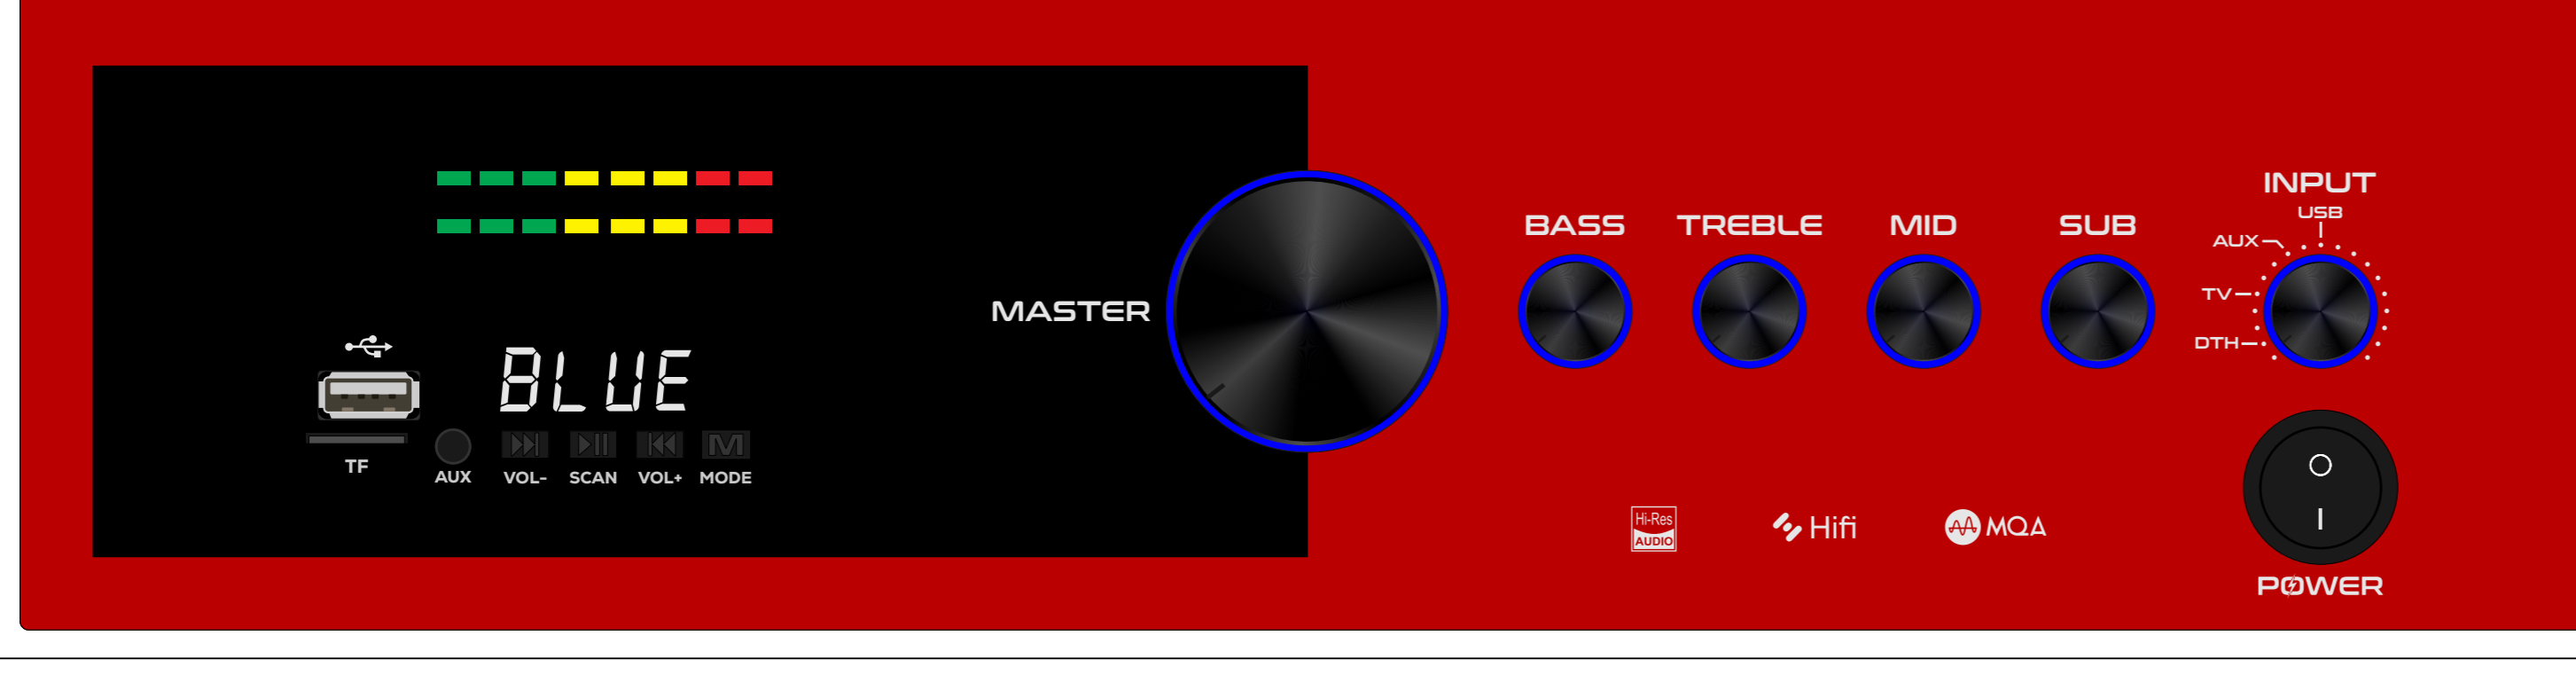

GM 15

MAT BLACK

DARK GREY

LIGHT GREY

WHITE

BROWN

PINK

RED

ORANGE

GOLDEN YELLOW

LEMON YELLOW

LIGHT GREEN

GREEN

SKY BLUE