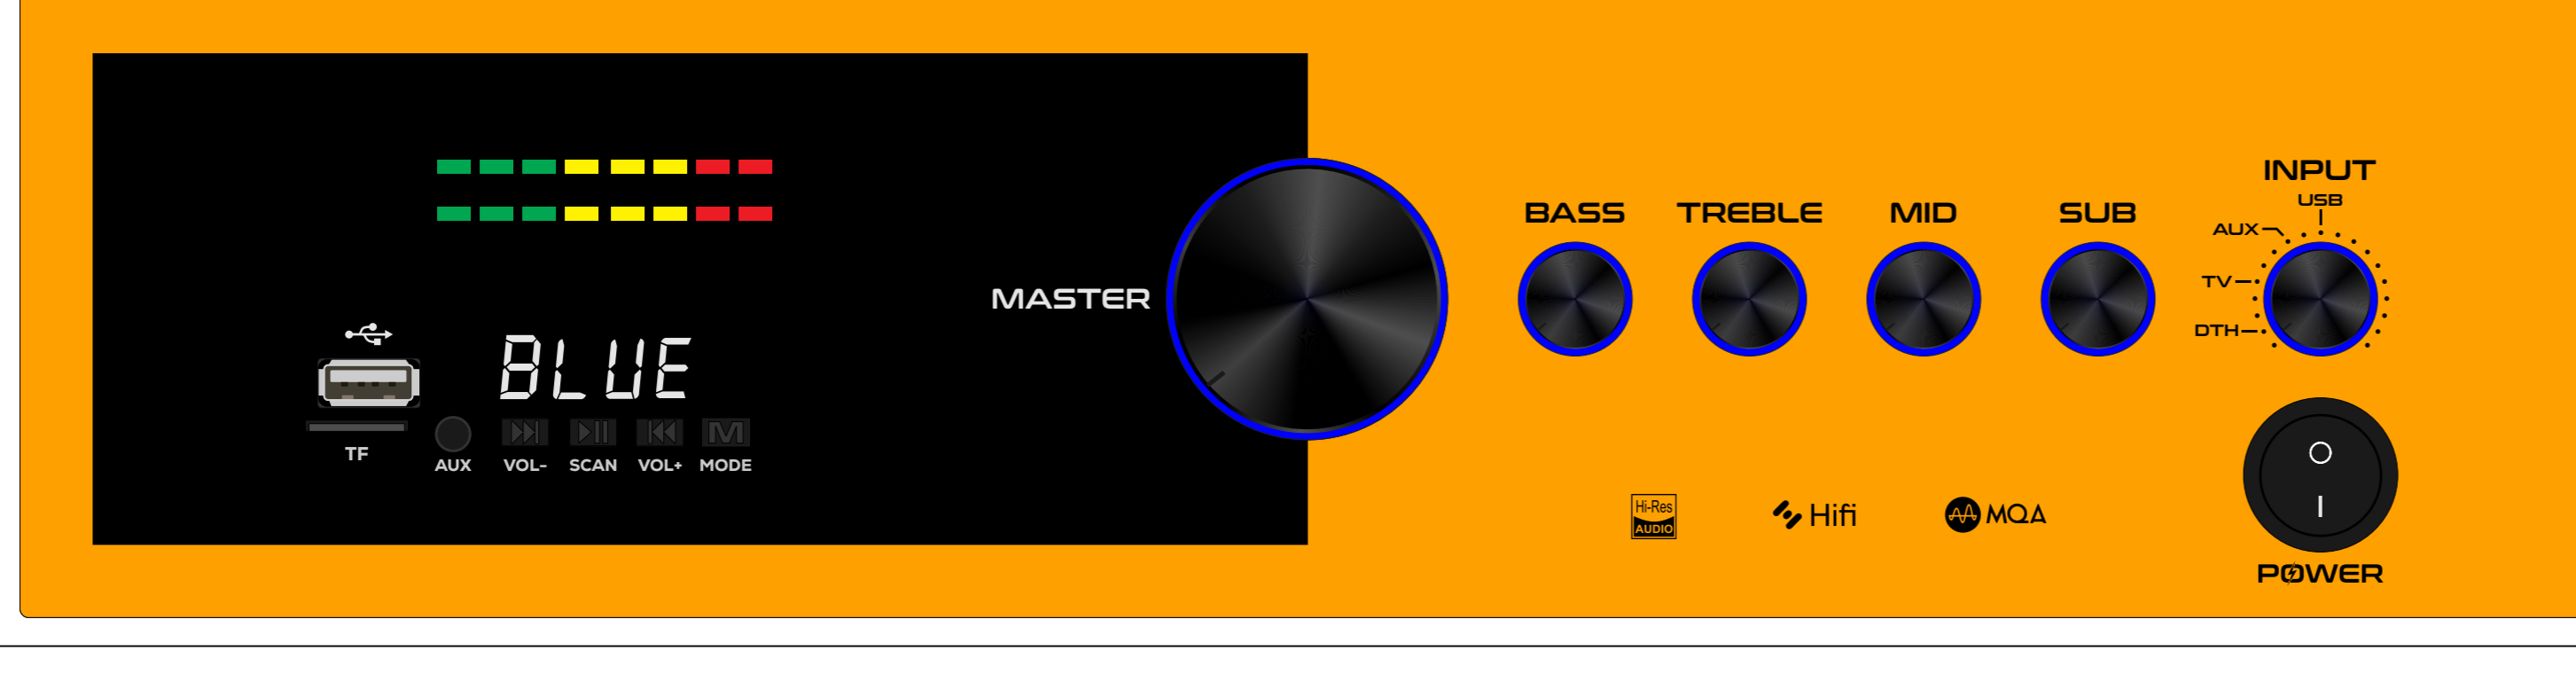

ORANGE

GOLDEN YELLOW