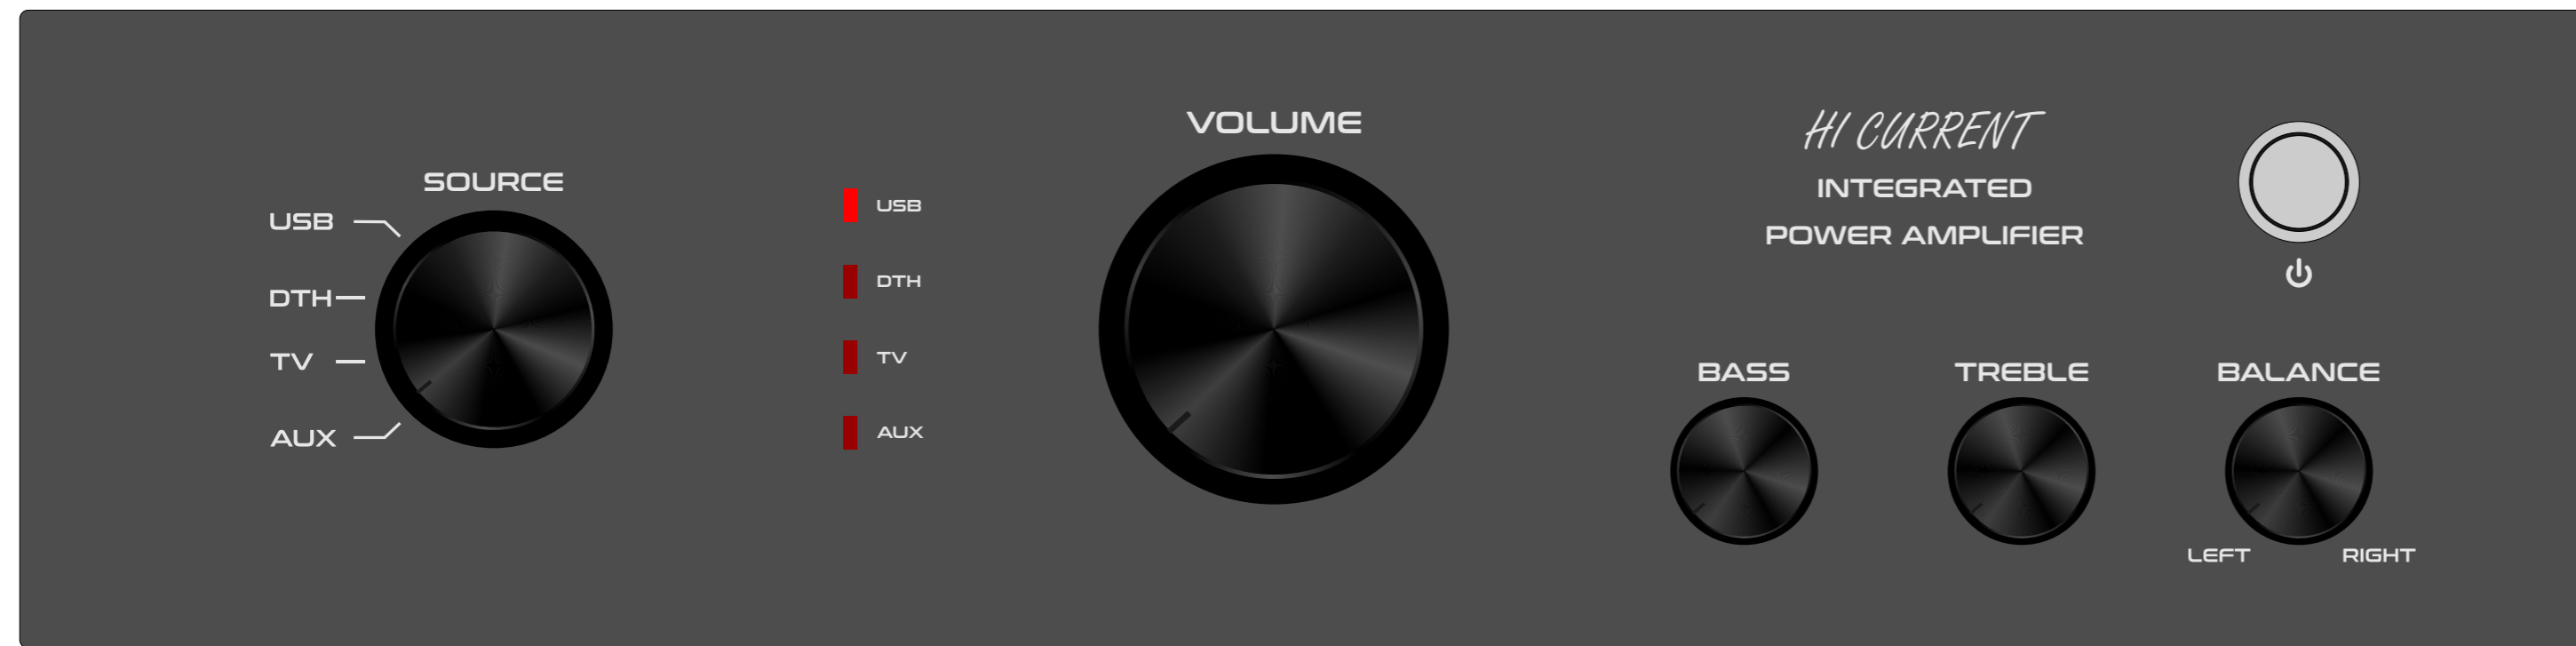

GM 09

MAT BLACK

DARK GREY

LIGHT GREY

WHITE

BROWN