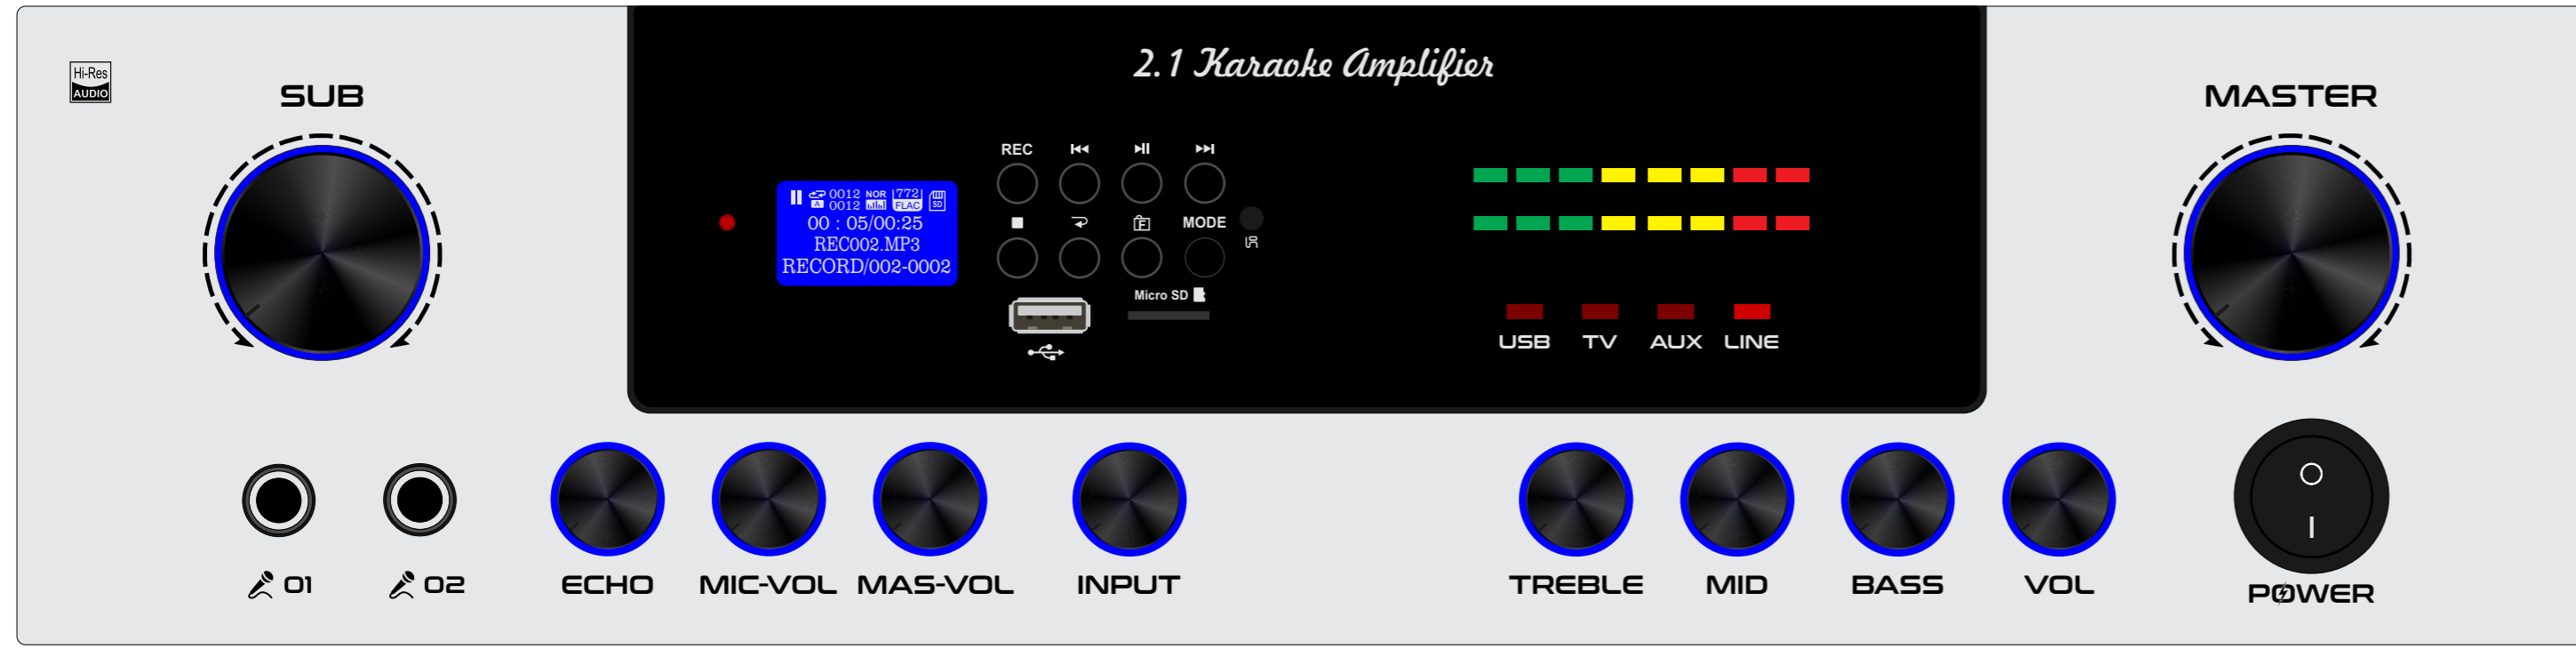

SKY BLUE

GM 06

MAT BLACK

DARK GREY

LIGHT GREY

WHITE

BROWN

PINK