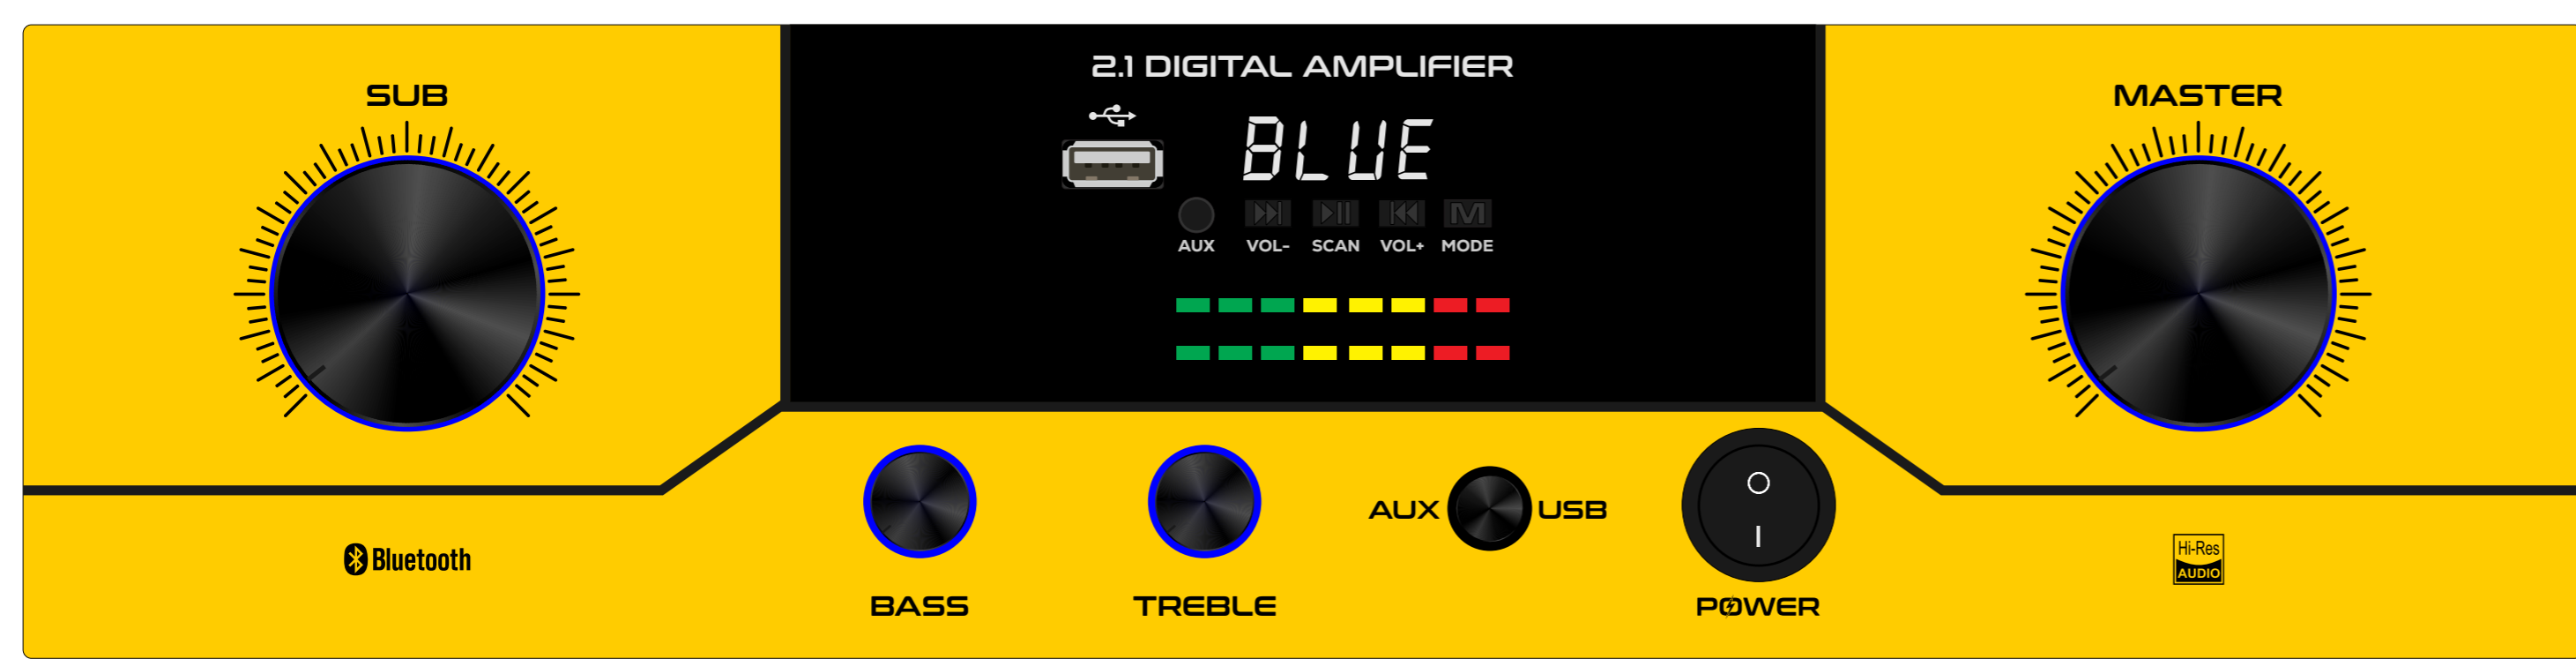

LEMON YELLOW