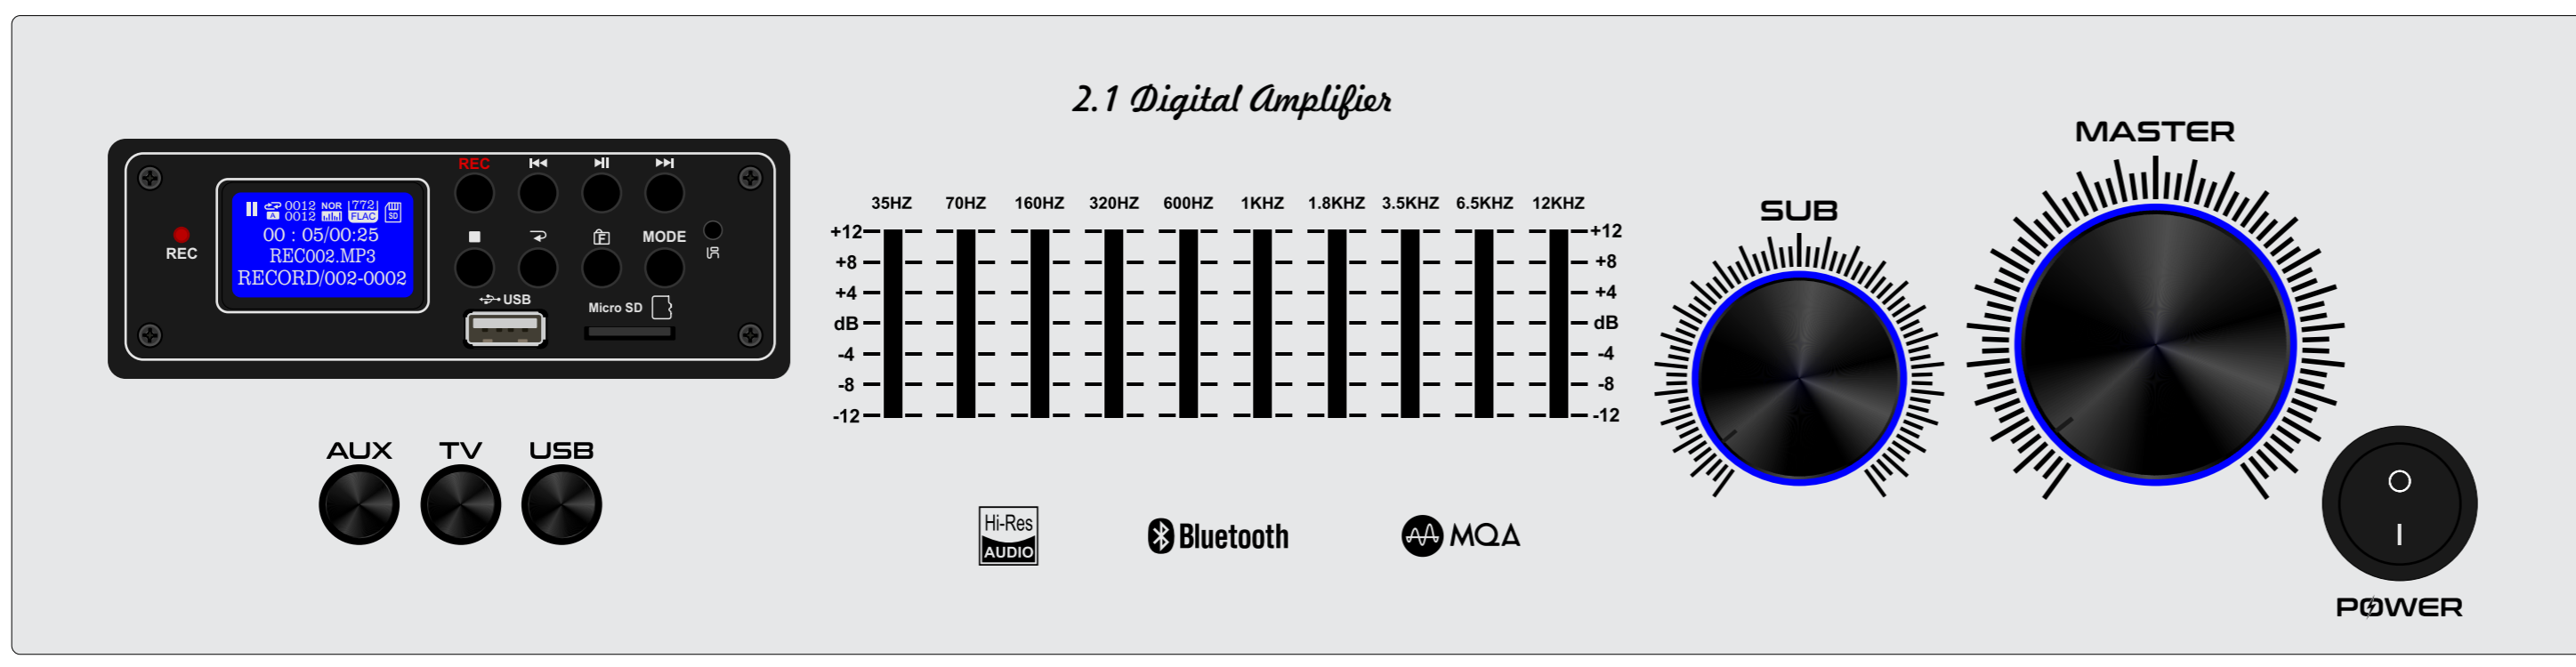

GM 08

MAT BLACK

DARK GREY

LIGHT GREY

WHITE

BROWN

PINK

RED

ORANGE

GOLDEN YELLOW

LEMON YELLOW

LIGHT GREEN

GREEN

SKY BLUE