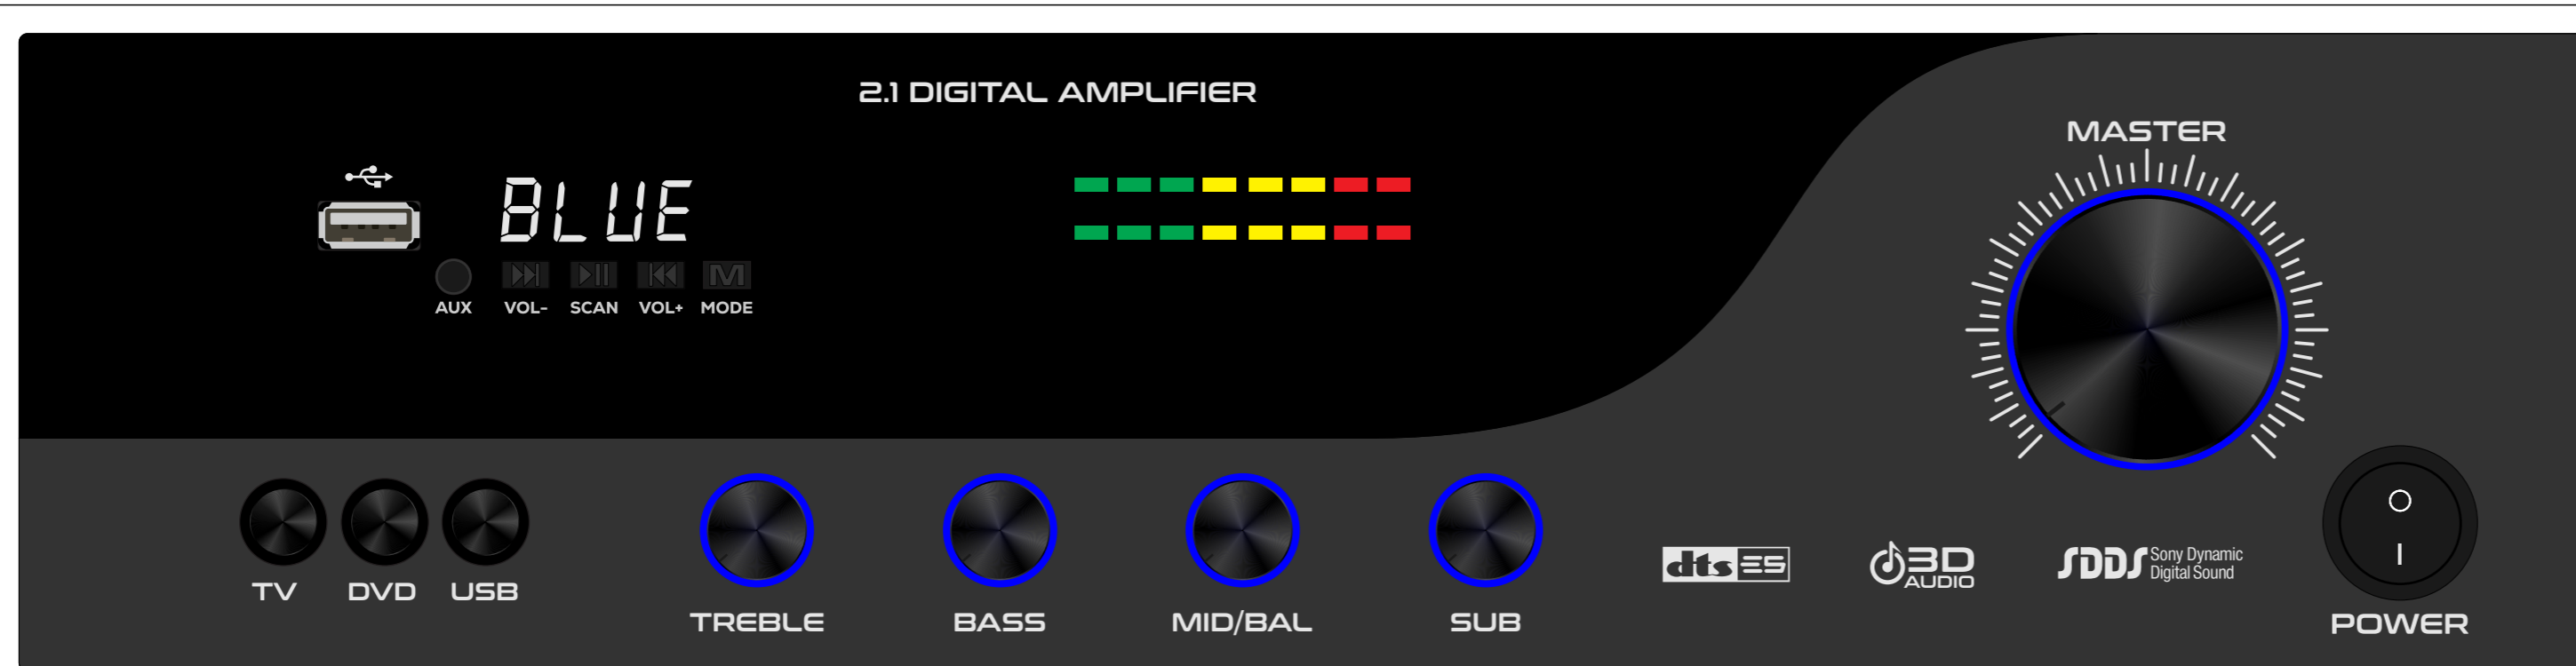

RED

ORANGE

GOLDEN YELLOW

LEMON YELLOW

LIGHT GREEN

GREEN

SKY BLUE

GM 05