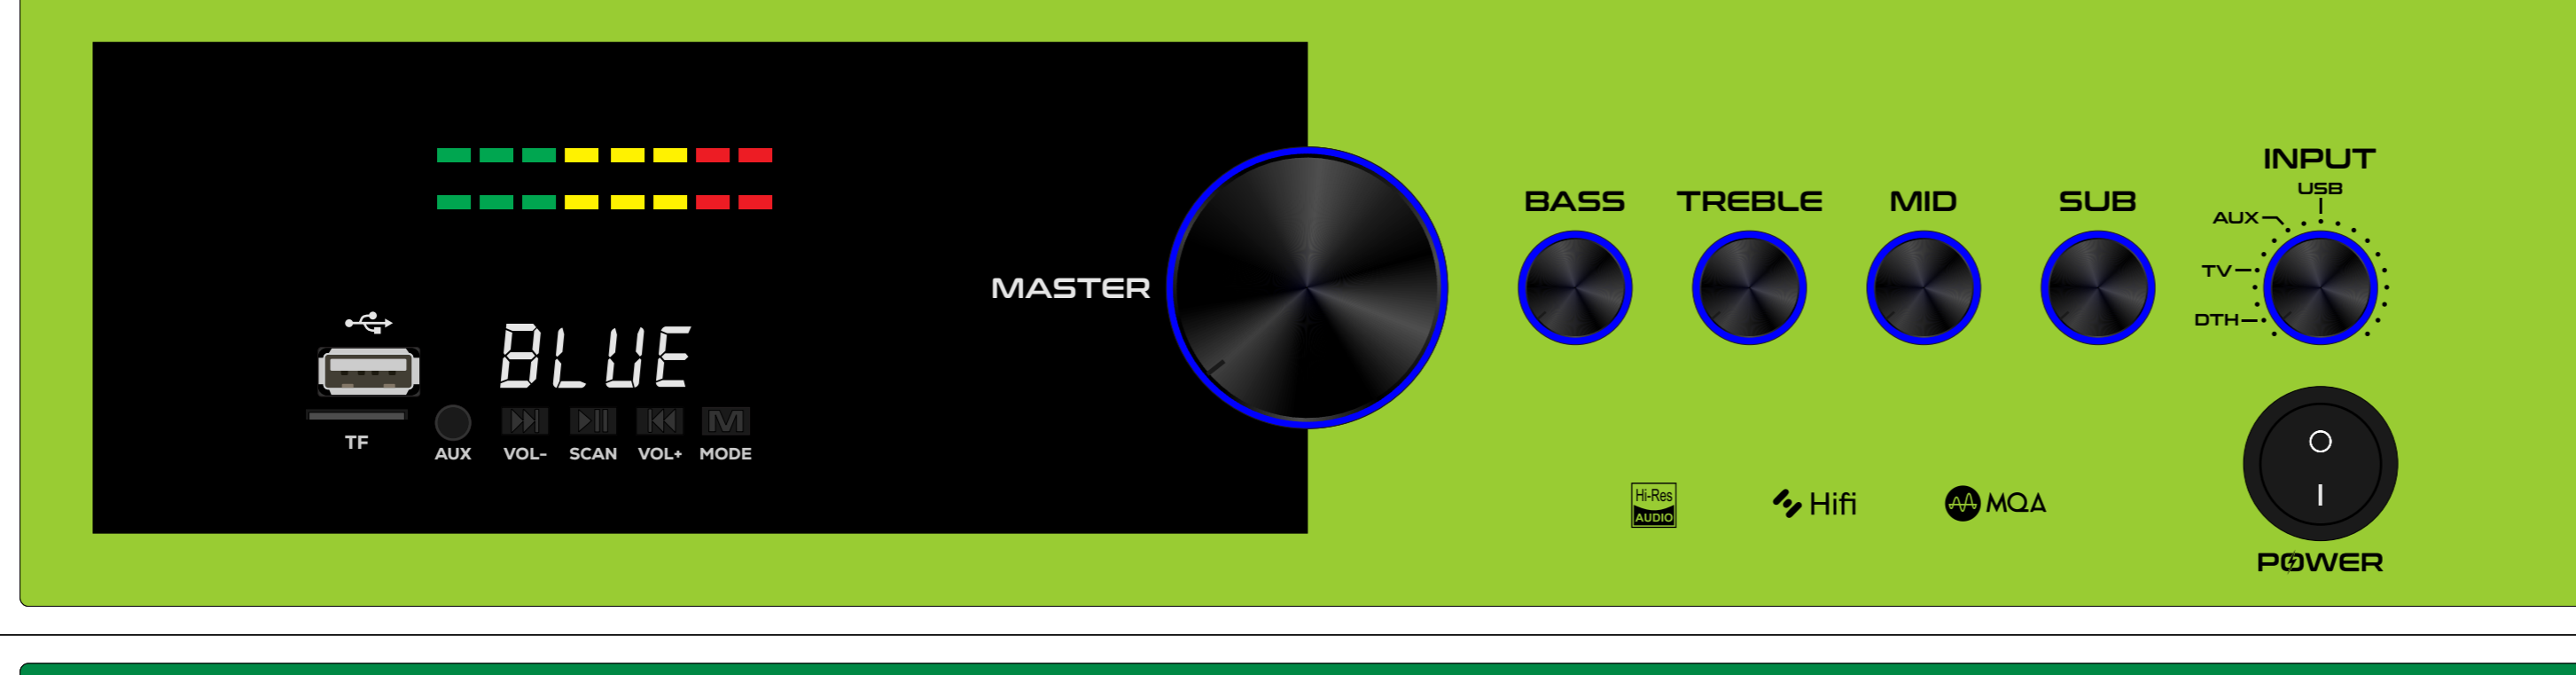

LIGHT GREEN