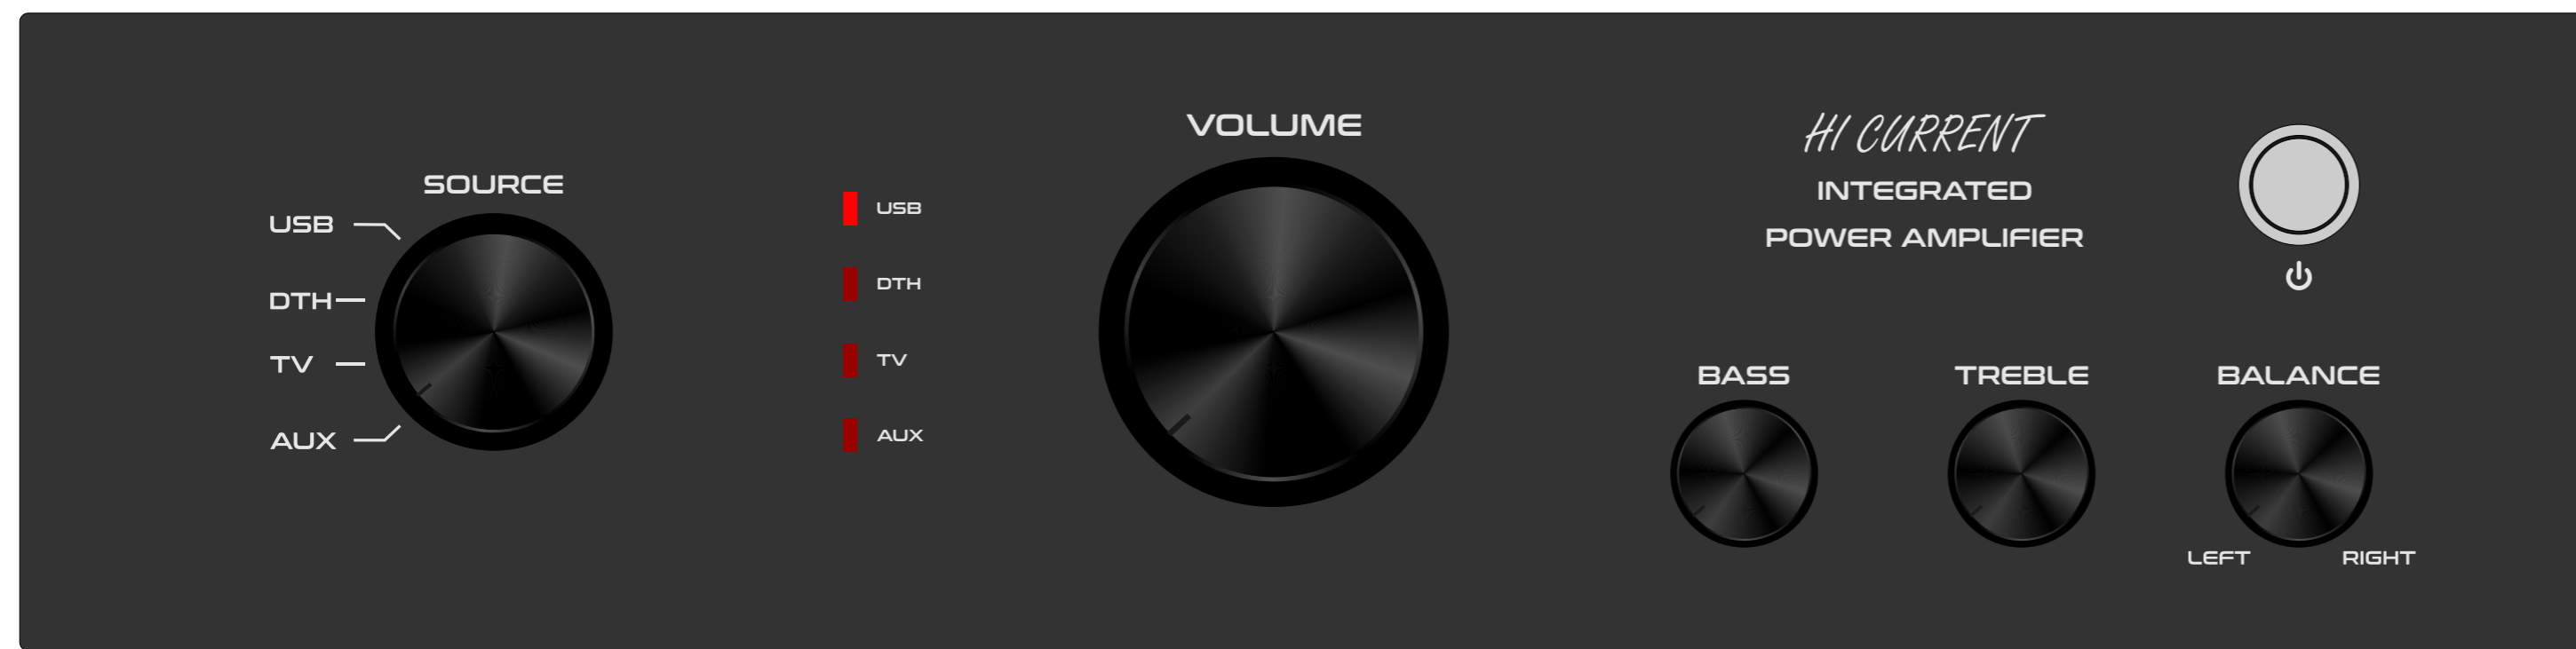

RED

ORANGE

GOLDEN YELLOW

LEMON YELLOW

LIGHT GREEN

GREEN

SKY BLUE

GM 09