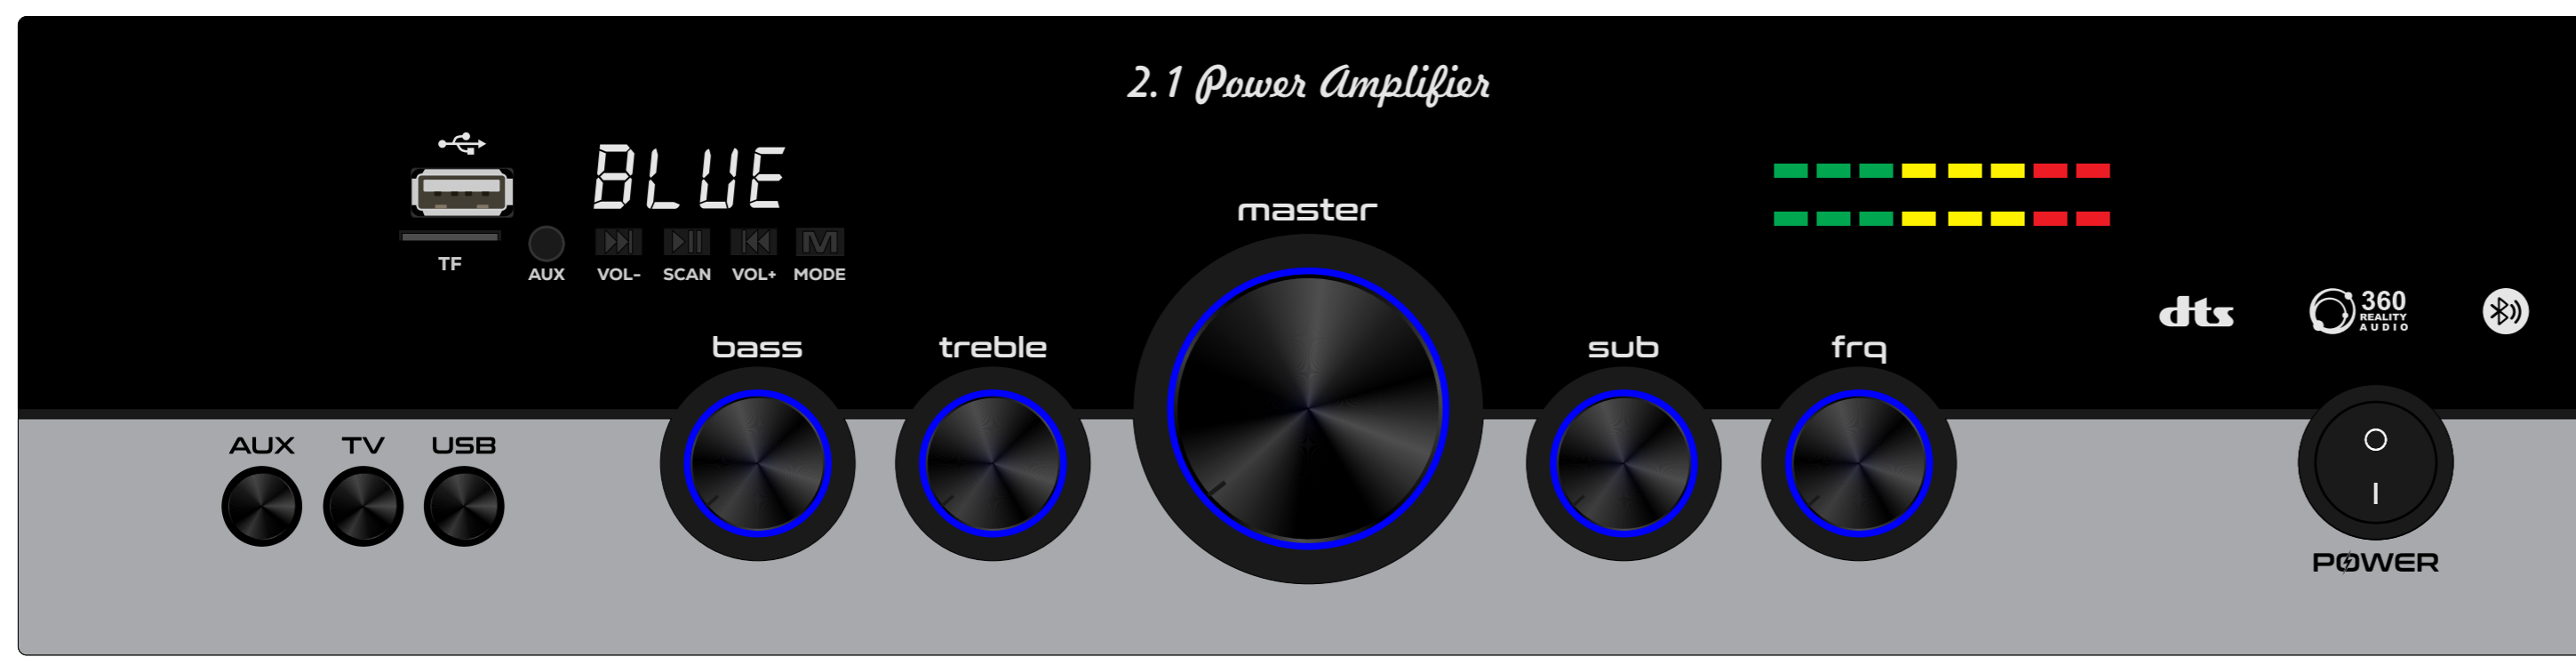

GM 13

MAT BLACK

DARK GREY

LIGHT GREY

WHITE

BROWN

PINK

RED

ORANGE

GOLDEN YELLOW

LEMON YELLOW

LIGHT GREEN

GREEN

SKY BLUE