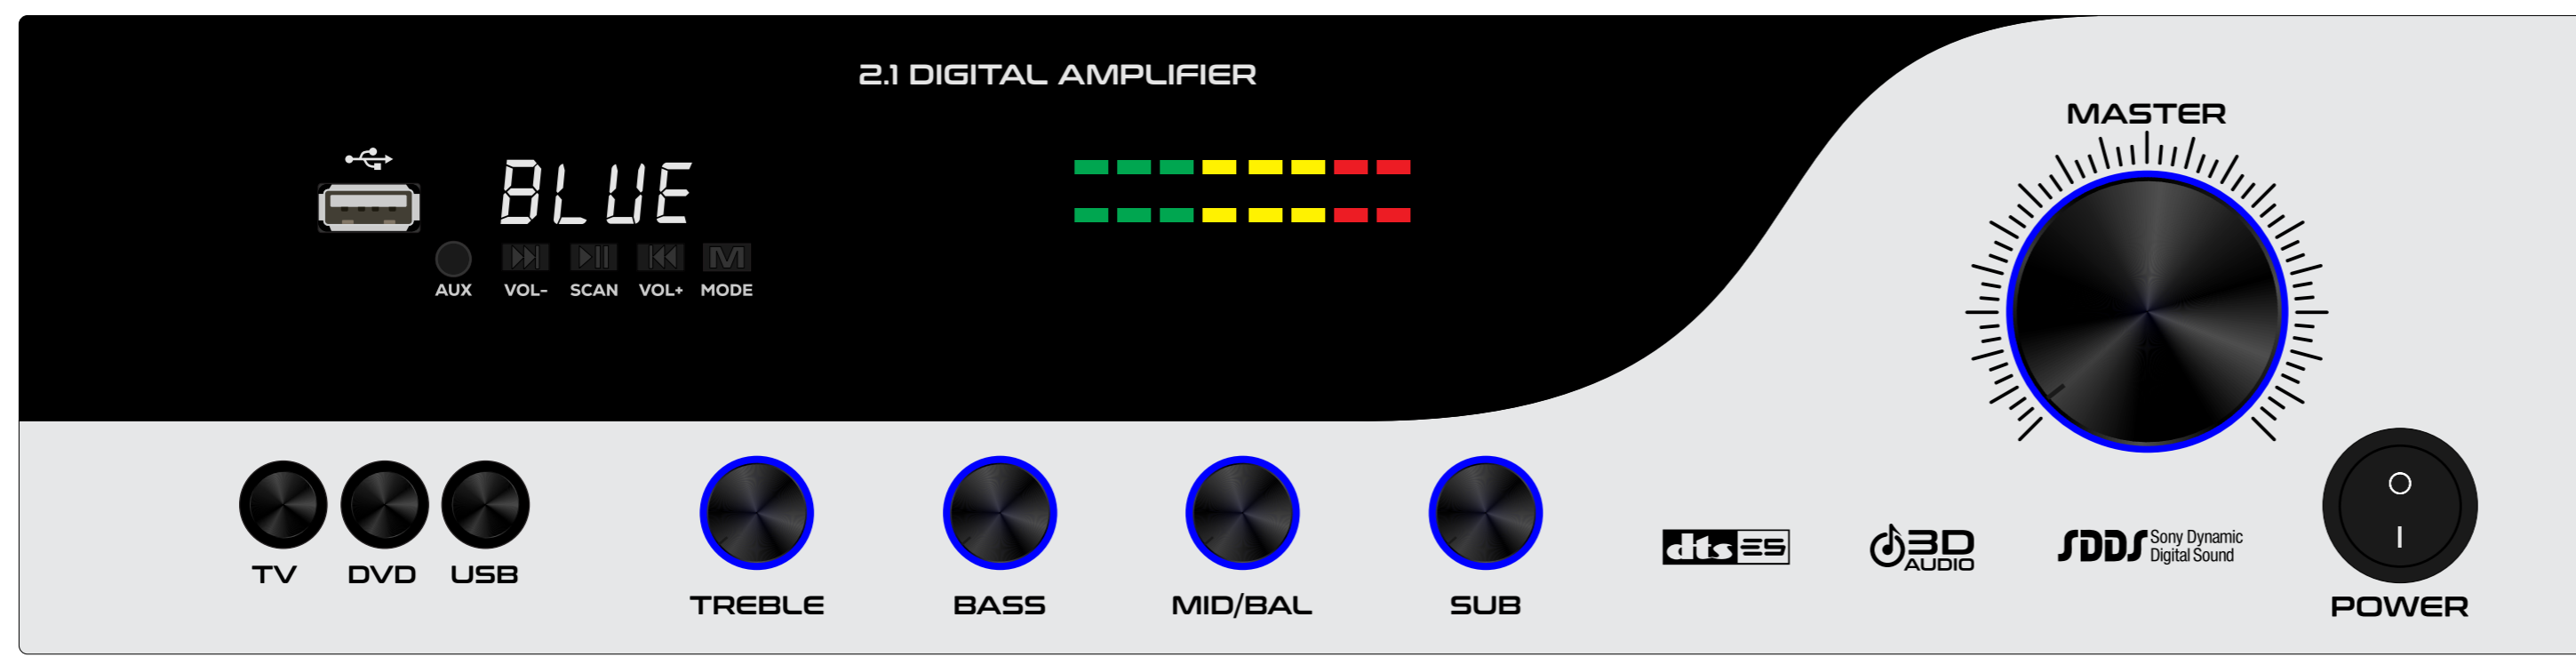

GM 05

MAT BLACK

DARK GREY

LIGHT GREY

WHITE

BROWN

PINK

RED

ORANGE

GOLDEN YELLOW

LEMON YELLOW

LIGHT GREEN

GREEN

SKY BLUE