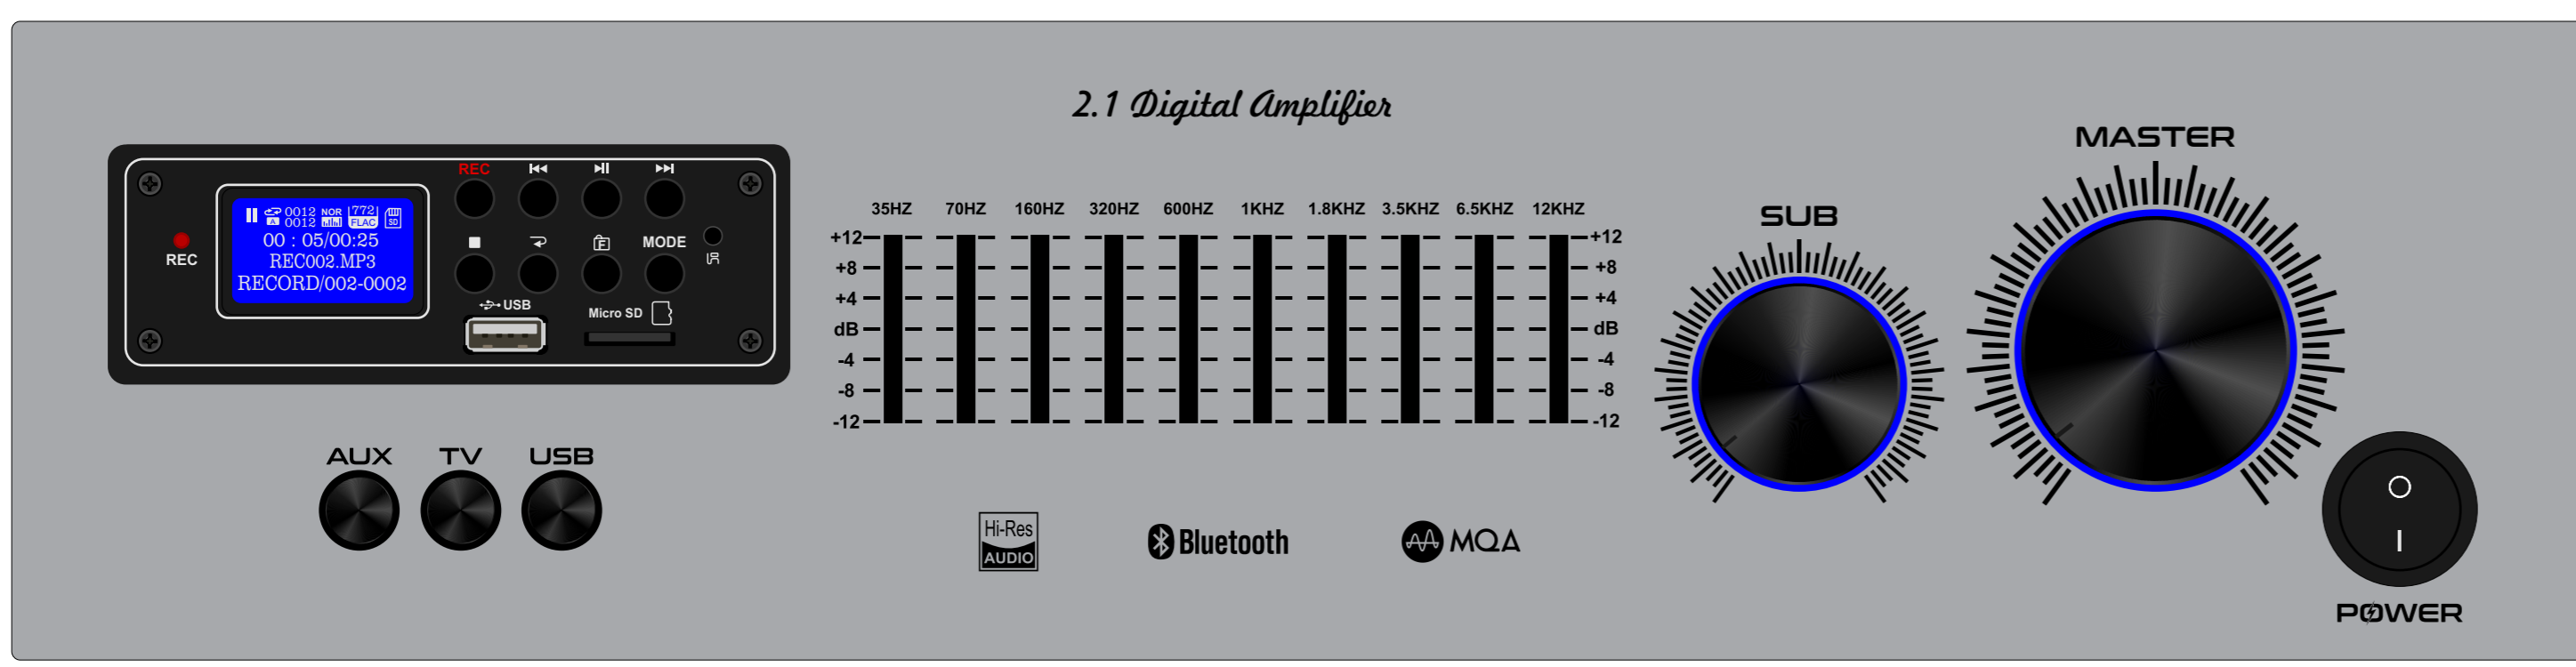

GM 08

MAT BLACK

DARK GREY

LIGHT GREY

WHITE

BROWN

PINK

RED

ORANGE

GOLDEN YELLOW

LEMON YELLOW

LIGHT GREEN

GREEN

SKY BLUE