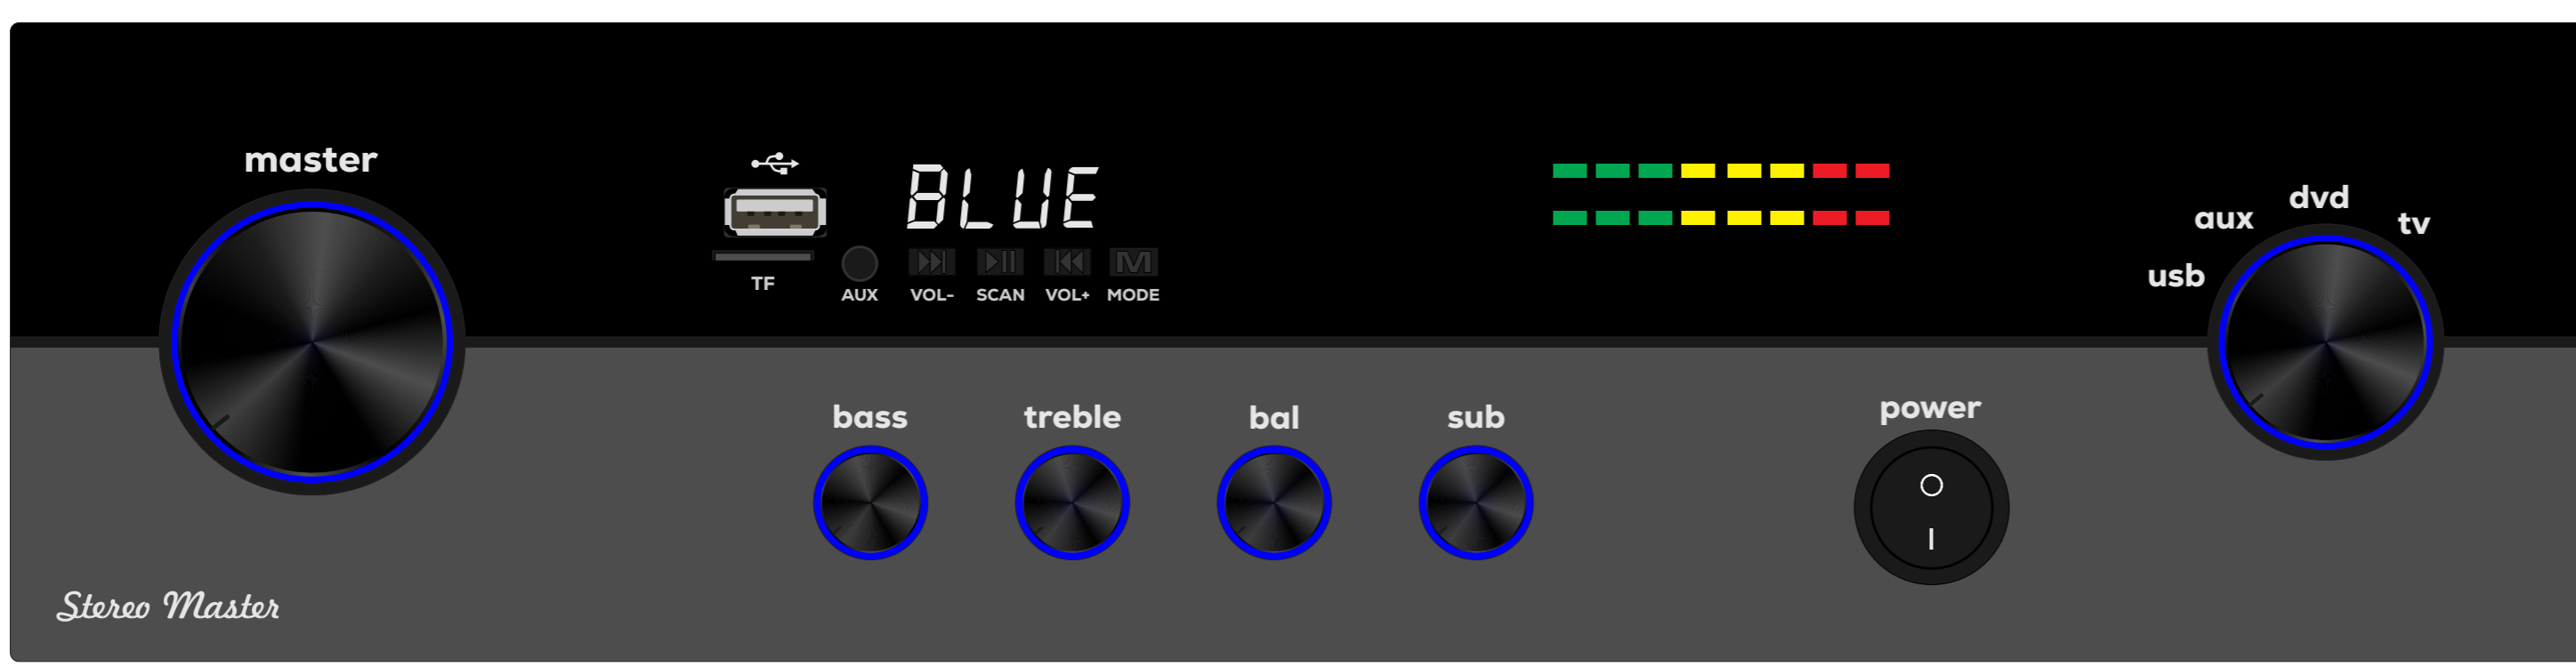

GOLDEN YELLOW

LEMON YELLOW

LIGHT GREEN

GREEN

SKY BLUE

GM 14

MAT BLACK

DARK GREY