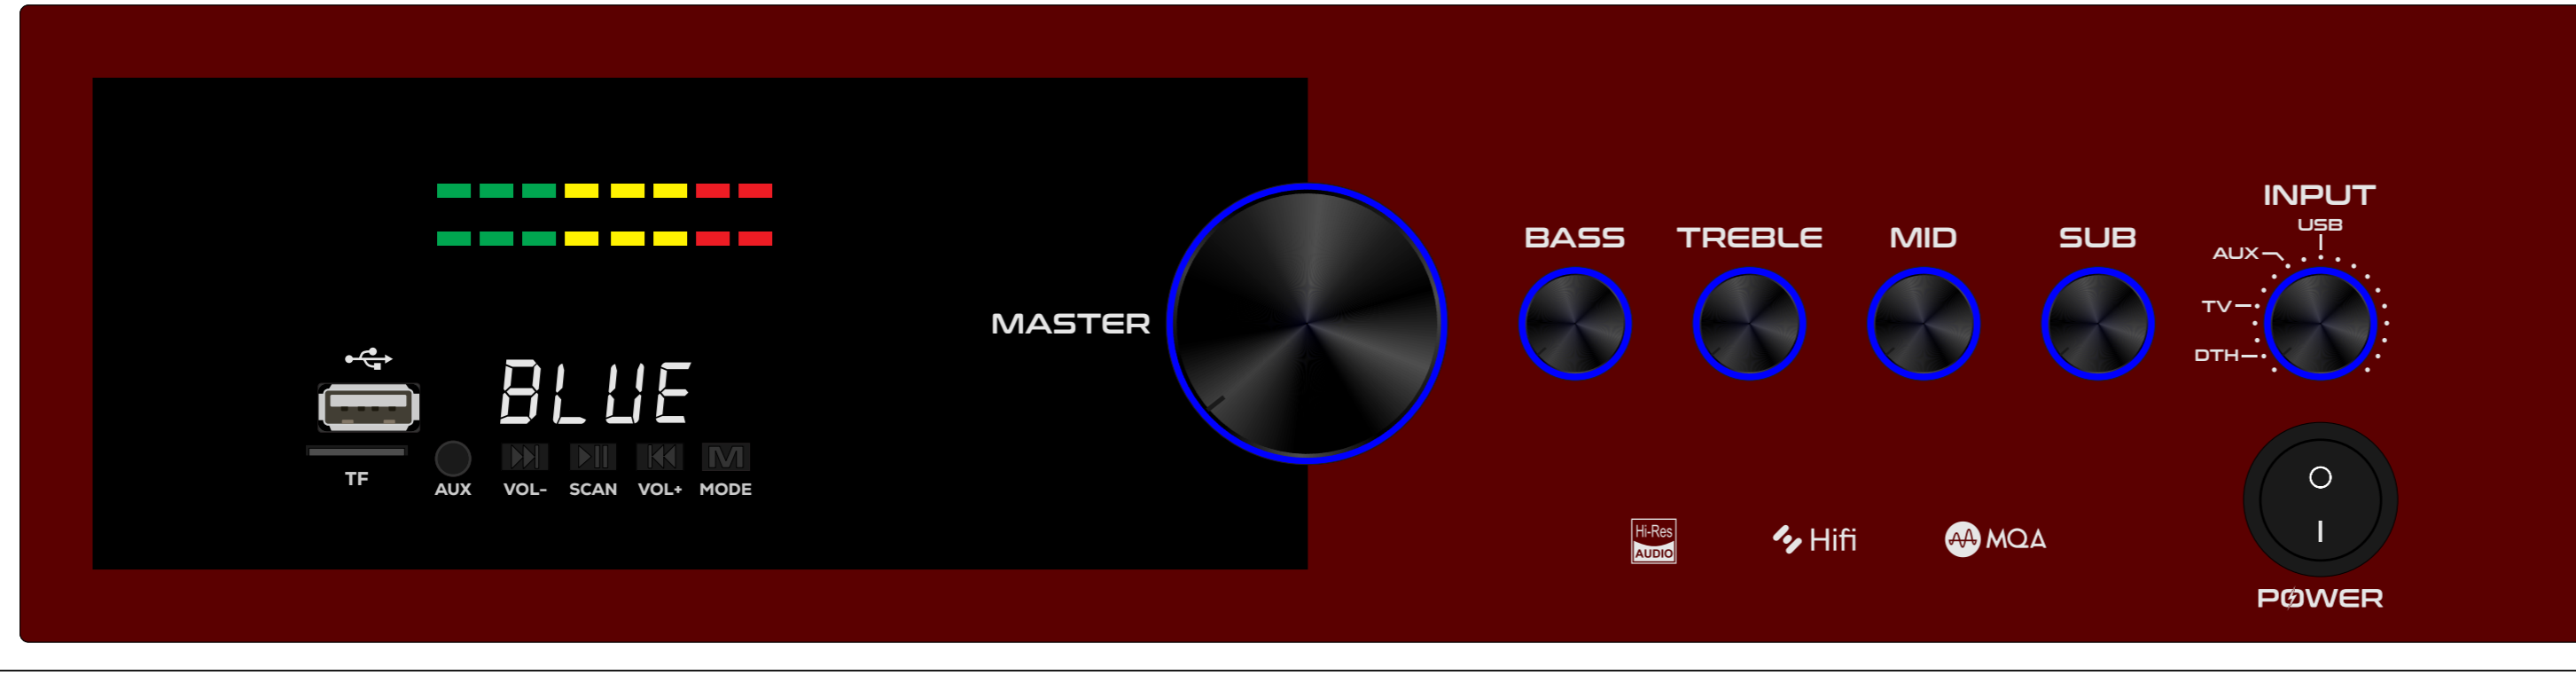

GM 15

MAT BLACK

DARK GREY

LIGHT GREY

WHITE

BROWN

PINK

RED

ORANGE

GOLDEN YELLOW

LEMON YELLOW

LIGHT GREEN

GREEN

SKY BLUE