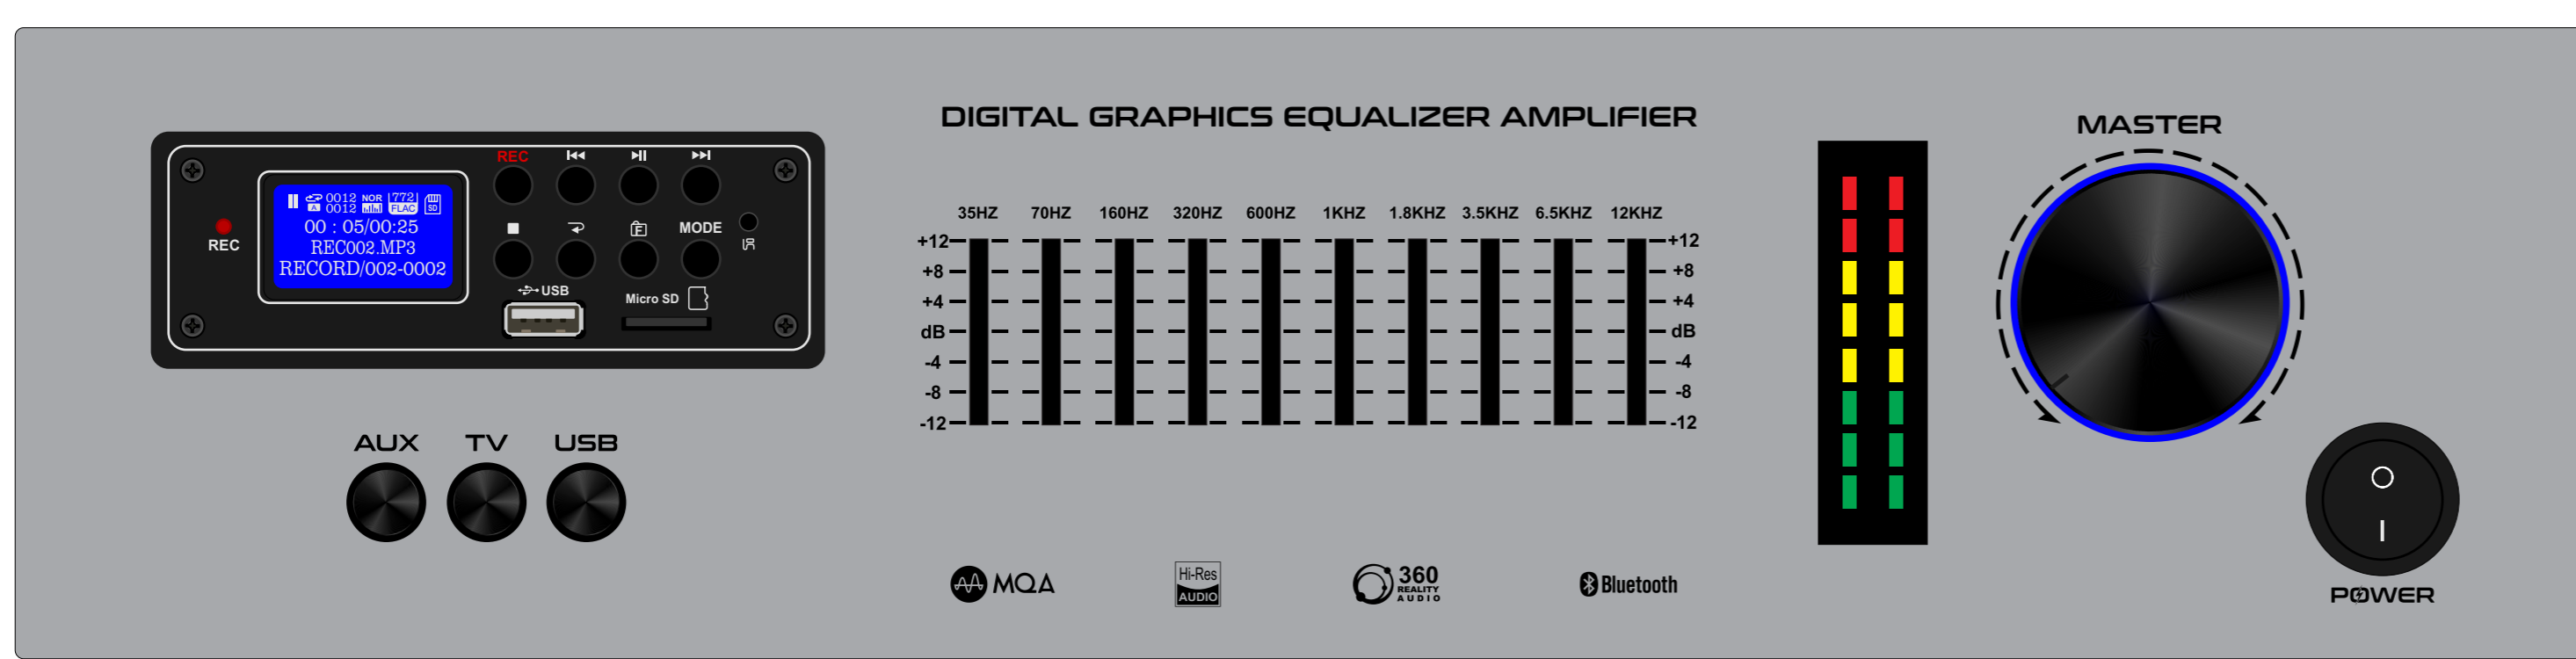

GM-01

MAT BLACK

DARK GREY

LIGHT GREY

WHITE

BROWN

PINK

RED

ORANGE

GOLDEN YELLOW

LEMON YELLOW

LIGHT GREEN

GREEN

SKY BLUE