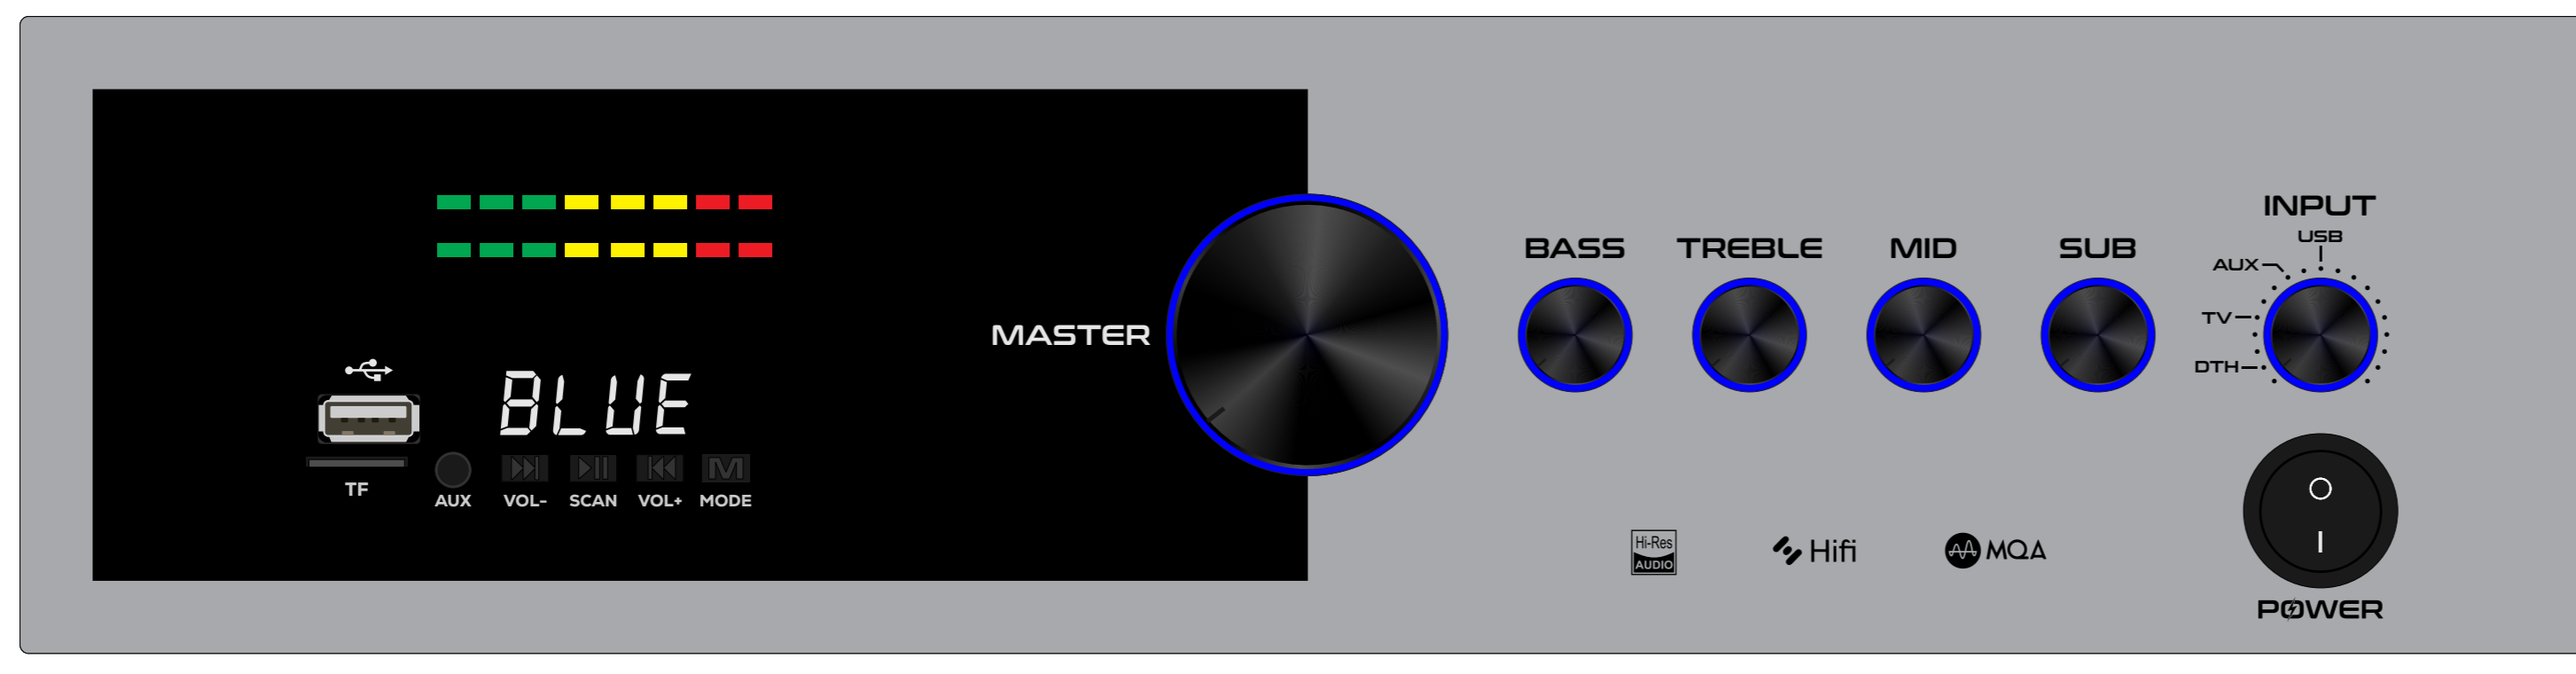

GM 15

MAT BLACK

DARK GREY

LIGHT GREY

WHITE

BROWN

PINK

RED

ORANGE

GOLDEN YELLOW

LEMON YELLOW

LIGHT GREEN

GREEN

SKY BLUE