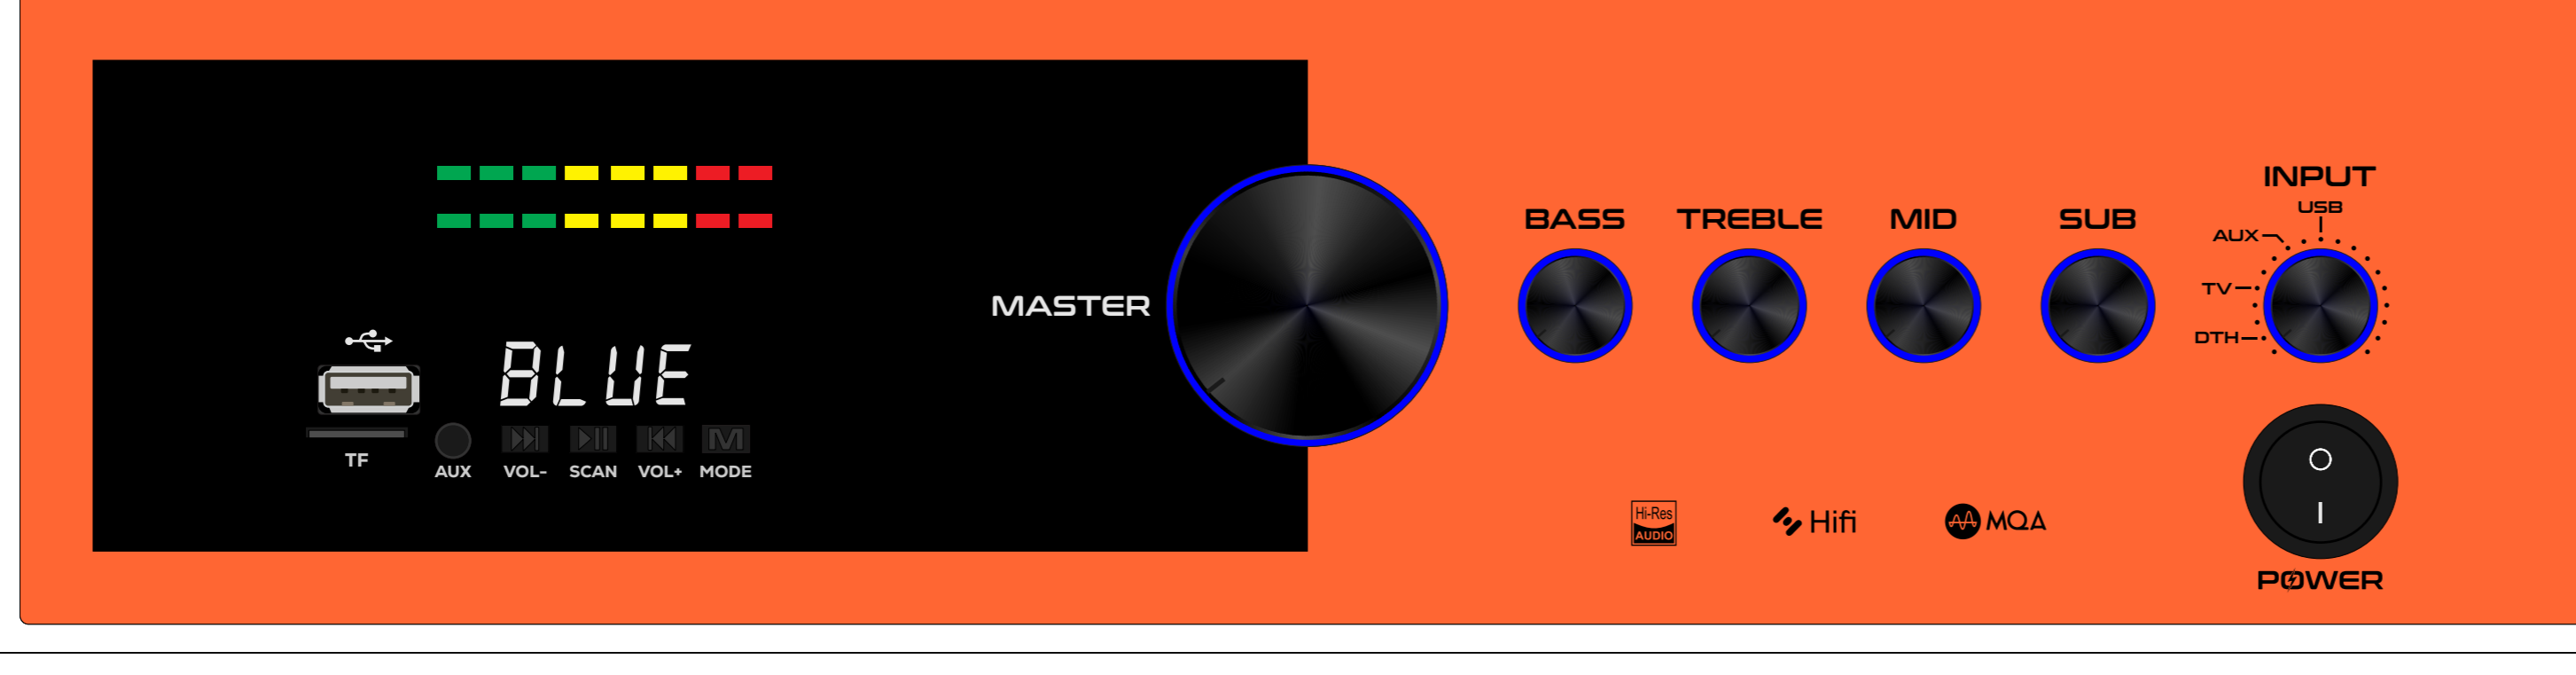

GM 15

MAT BLACK

DARK GREY

LIGHT GREY

WHITE

BROWN

PINK

RED

ORANGE

GOLDEN YELLOW

LEMON YELLOW

LIGHT GREEN

GREEN

SKY BLUE