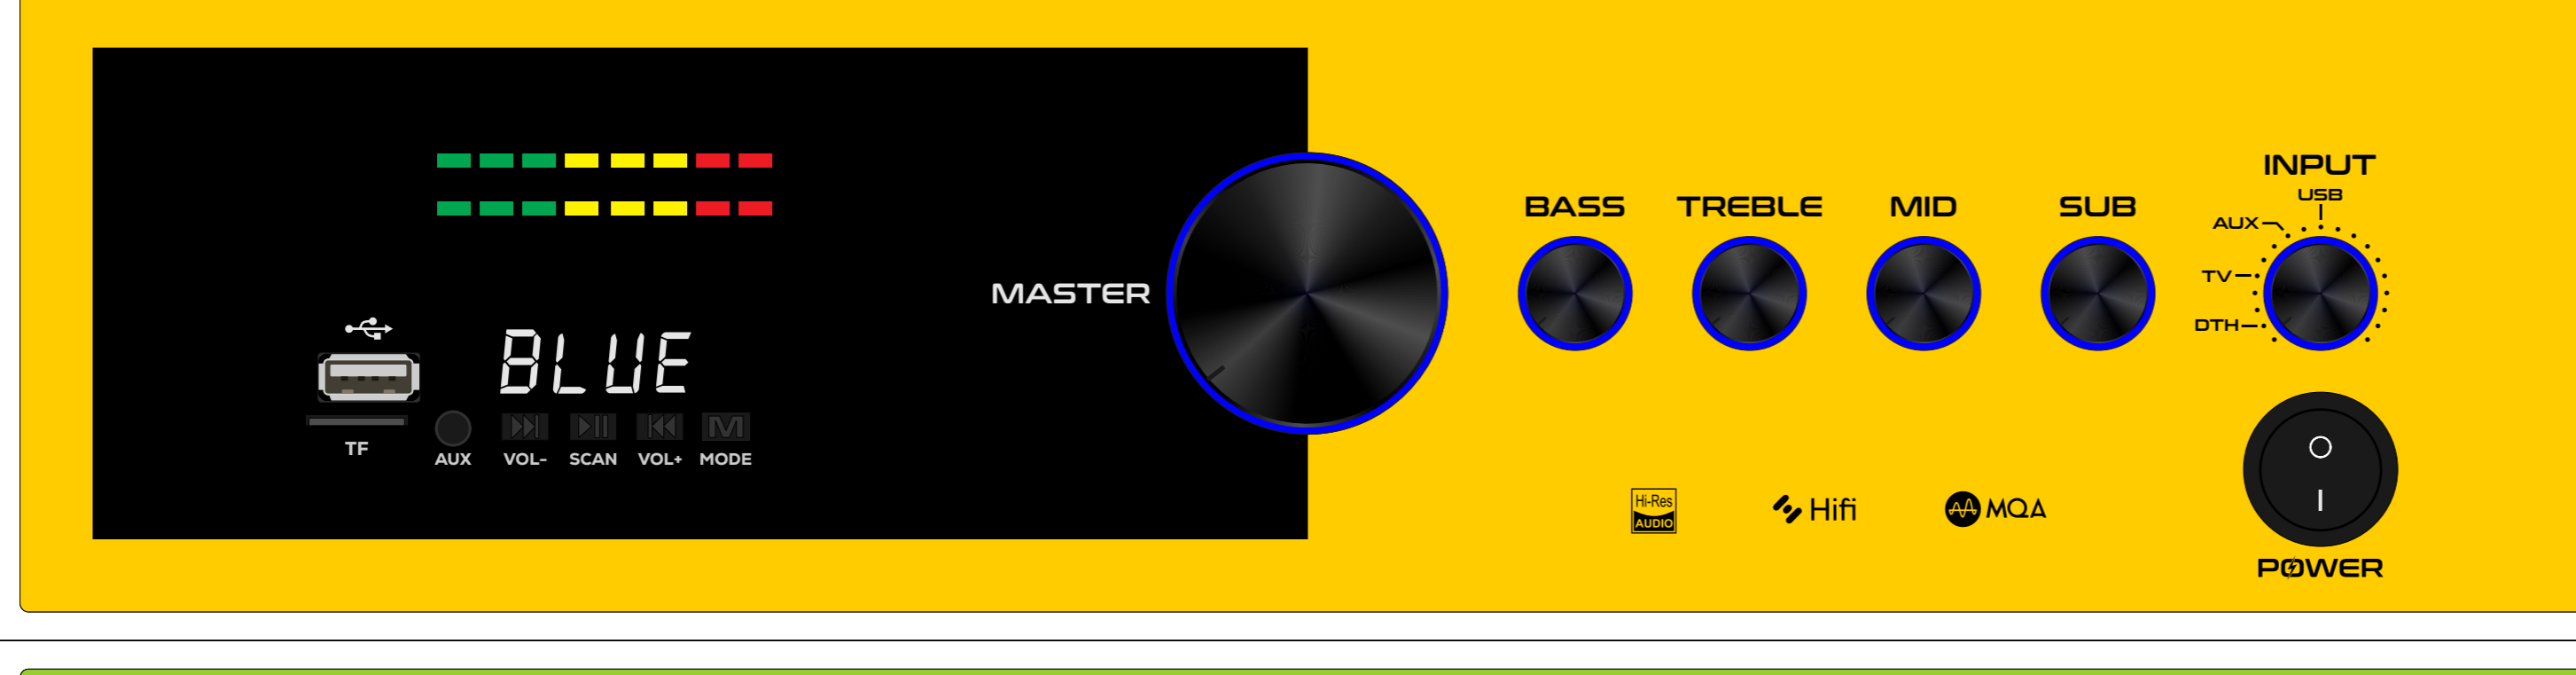

LEMON YELLOW