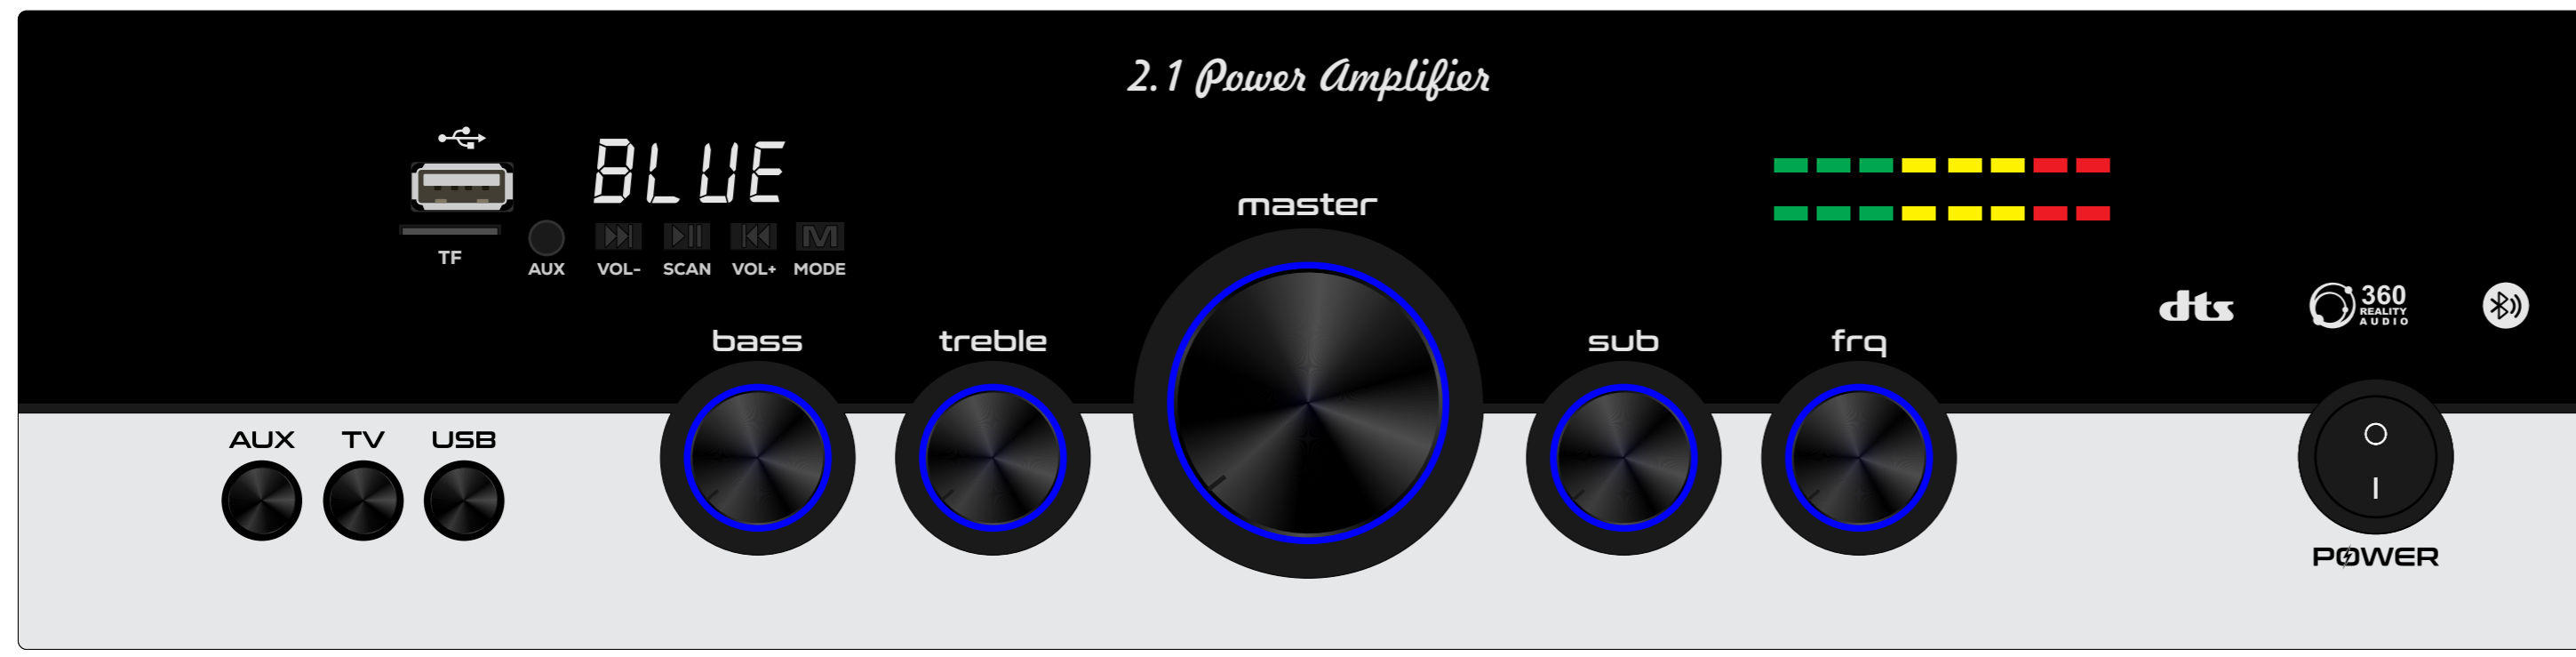

GM 13

MAT BLACK

DARK GREY

LIGHT GREY

WHITE

BROWN

PINK

RED

ORANGE

GOLDEN YELLOW

LEMON YELLOW

LIGHT GREEN

GREEN

SKY BLUE