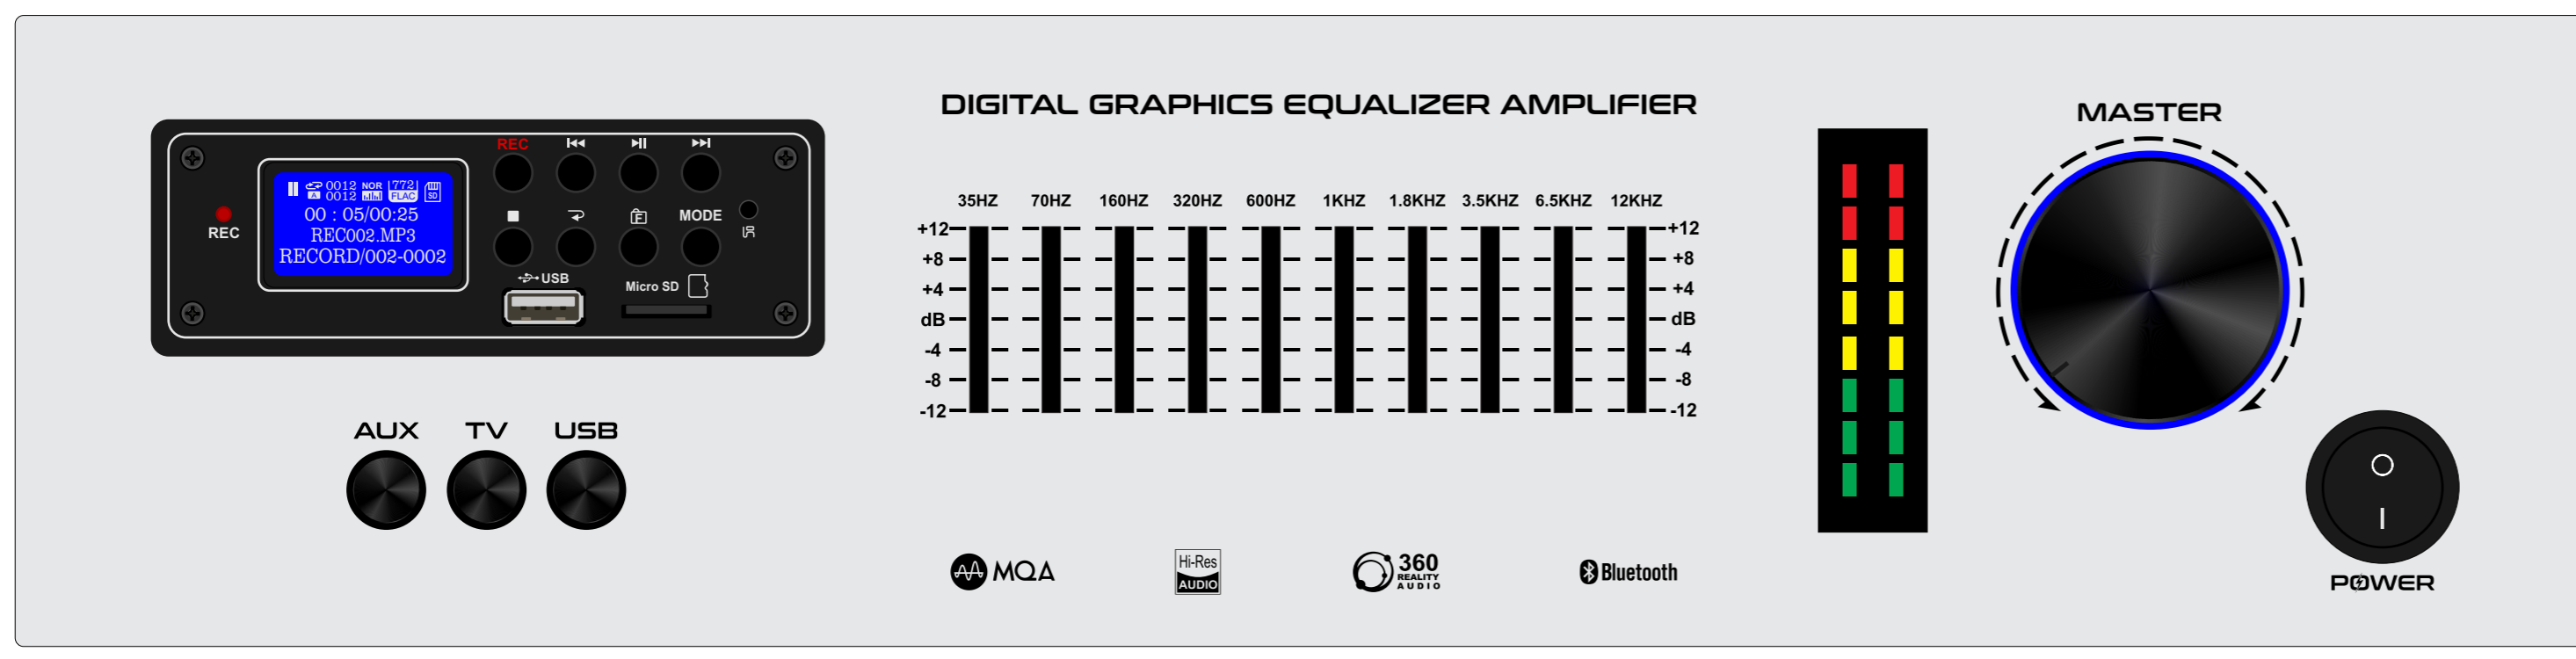

GM-01

MAT BLACK

DARK GREY

LIGHT GREY

WHITE

BROWN

PINK

RED

ORANGE

GOLDEN YELLOW

LEMON YELLOW

LIGHT GREEN

GREEN

SKY BLUE