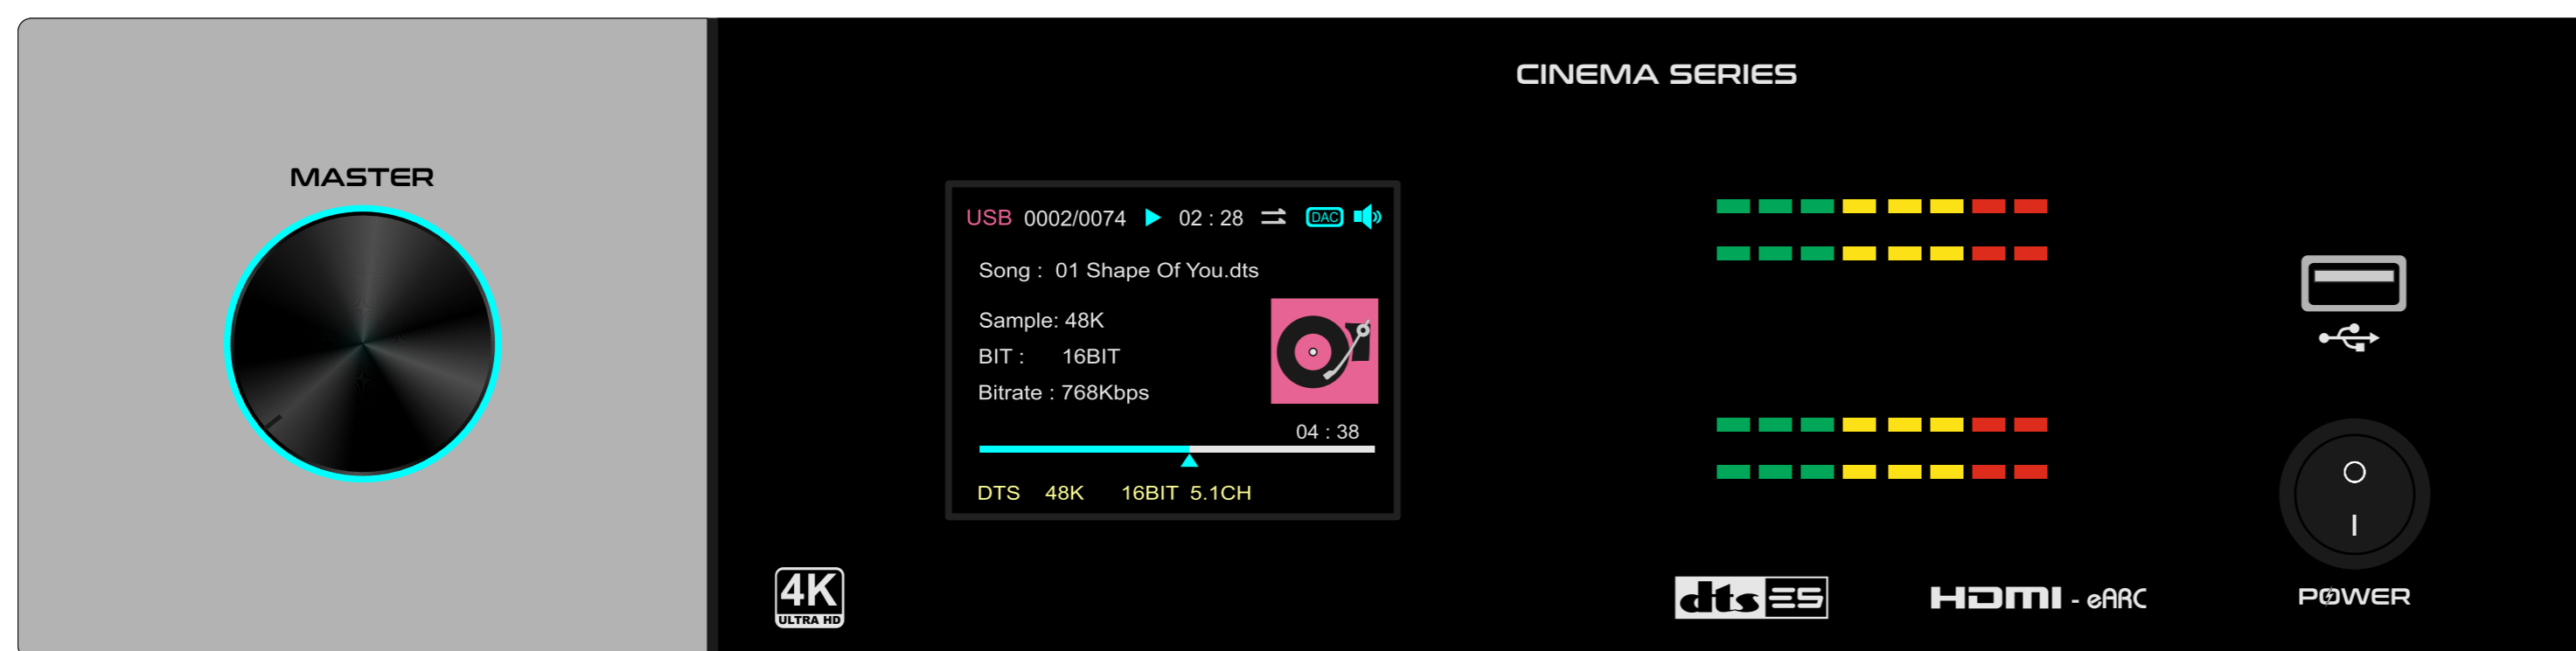

GV-311

MAT BLACK

DARK GREY

LIGHT GREY

WHITE

BROWN