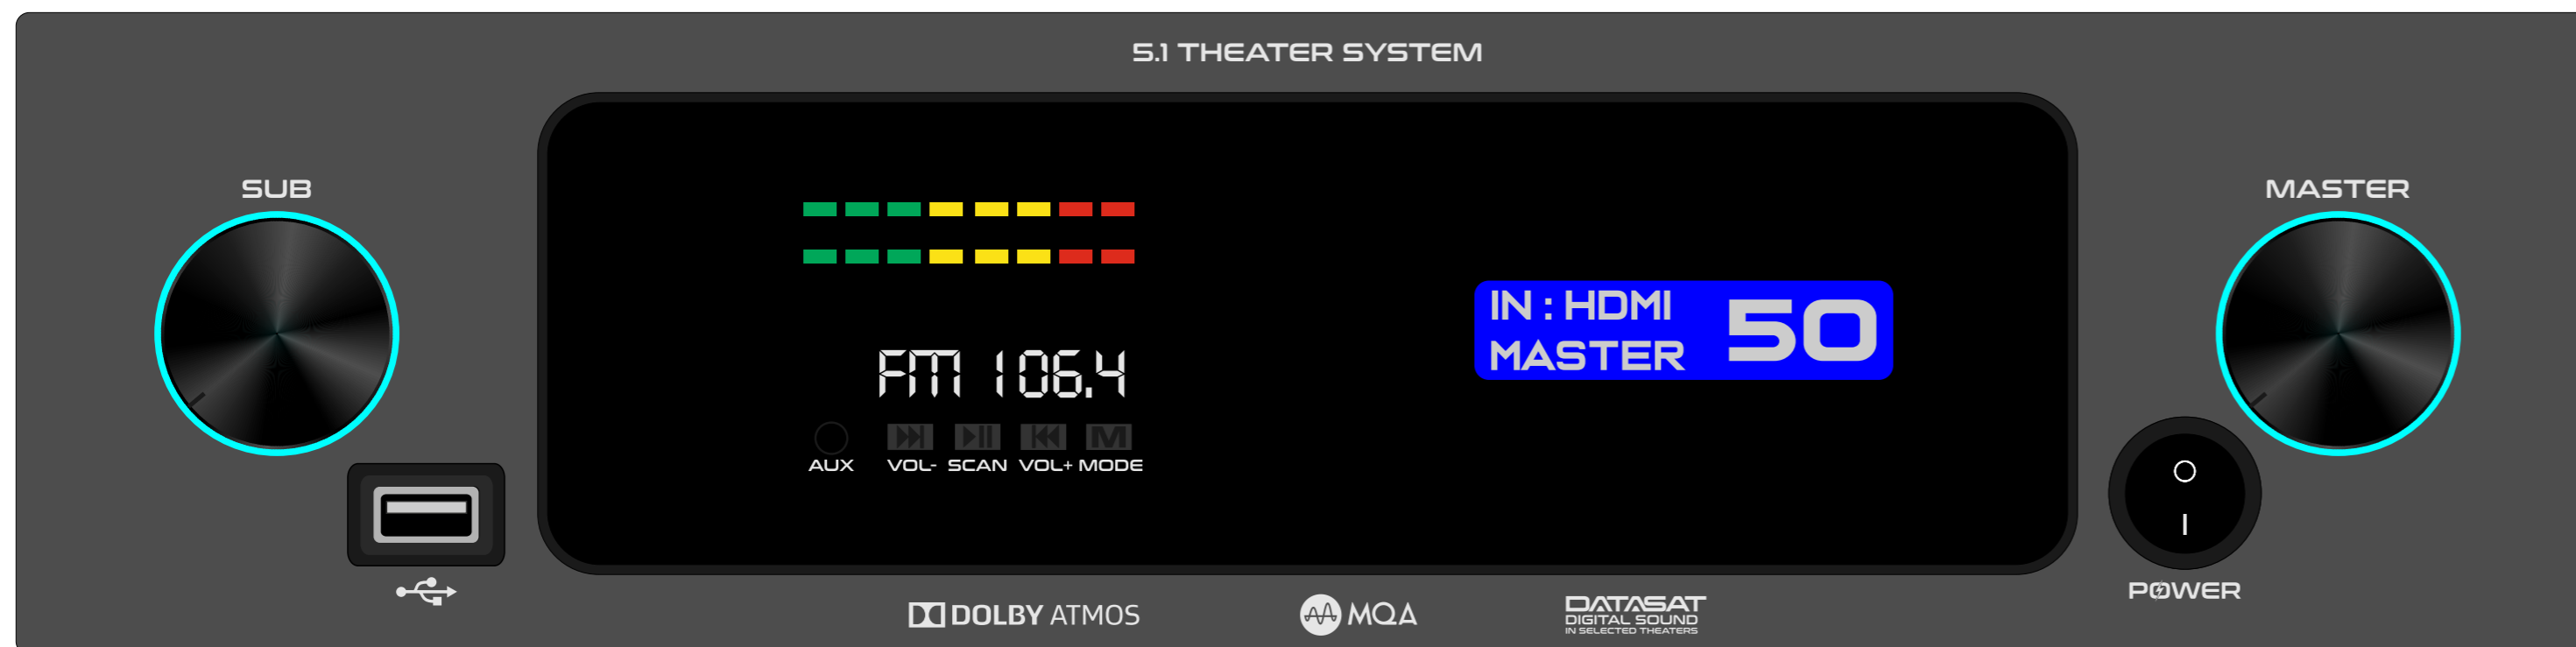

GV-302

MAT BLACK

DARK GREY

LIGHT GREY

WHITE

BROWN