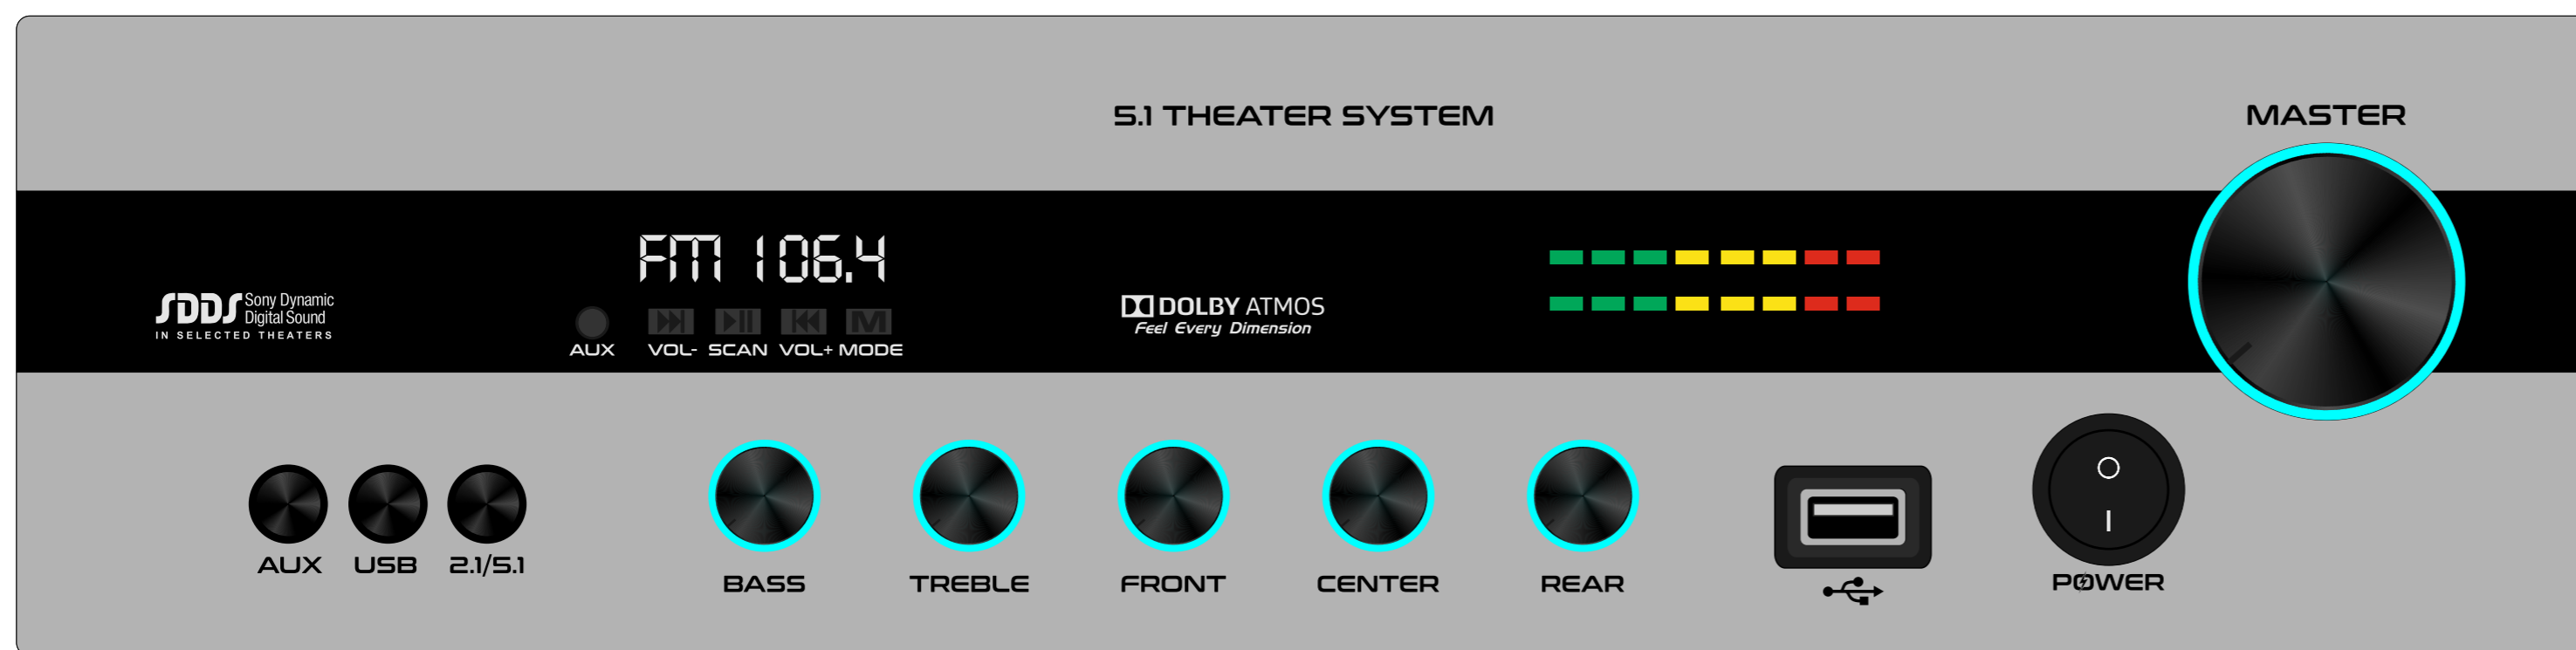

GV-334

MAT BLACK

DARK GREY

LIGHT GREY

WHITE

BROWN