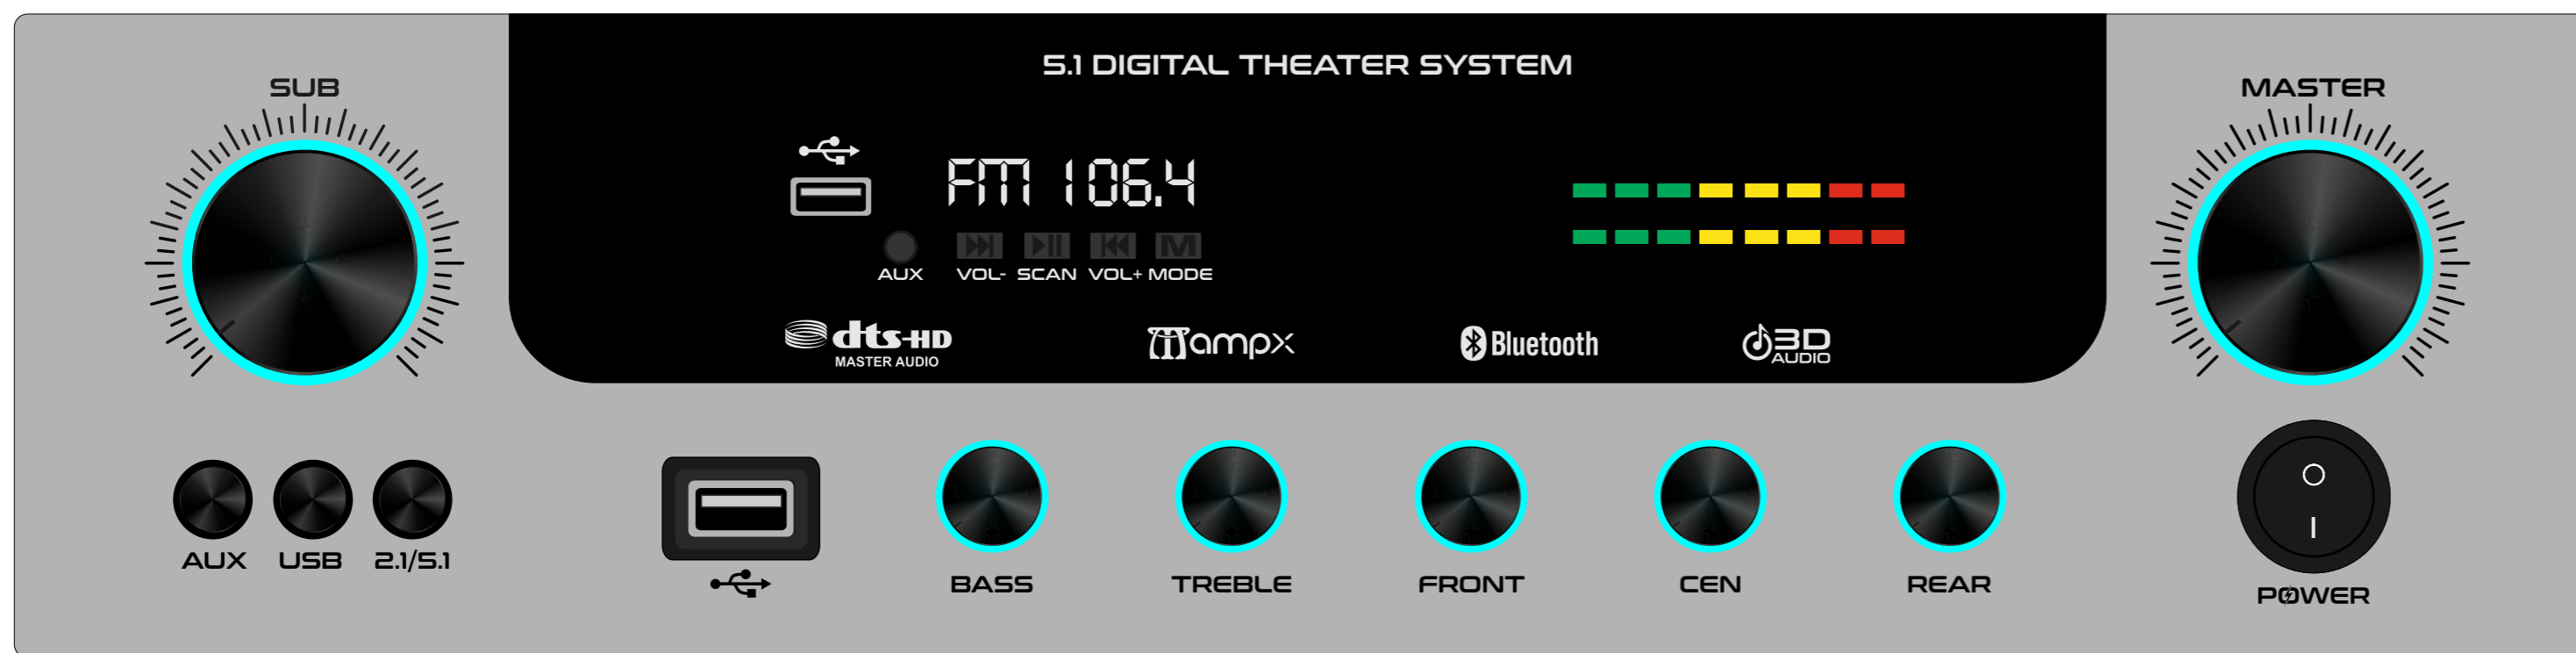

GV-322

MAT BLACK

DARK GREY

LIGHT GREY

WHITE

BROWN