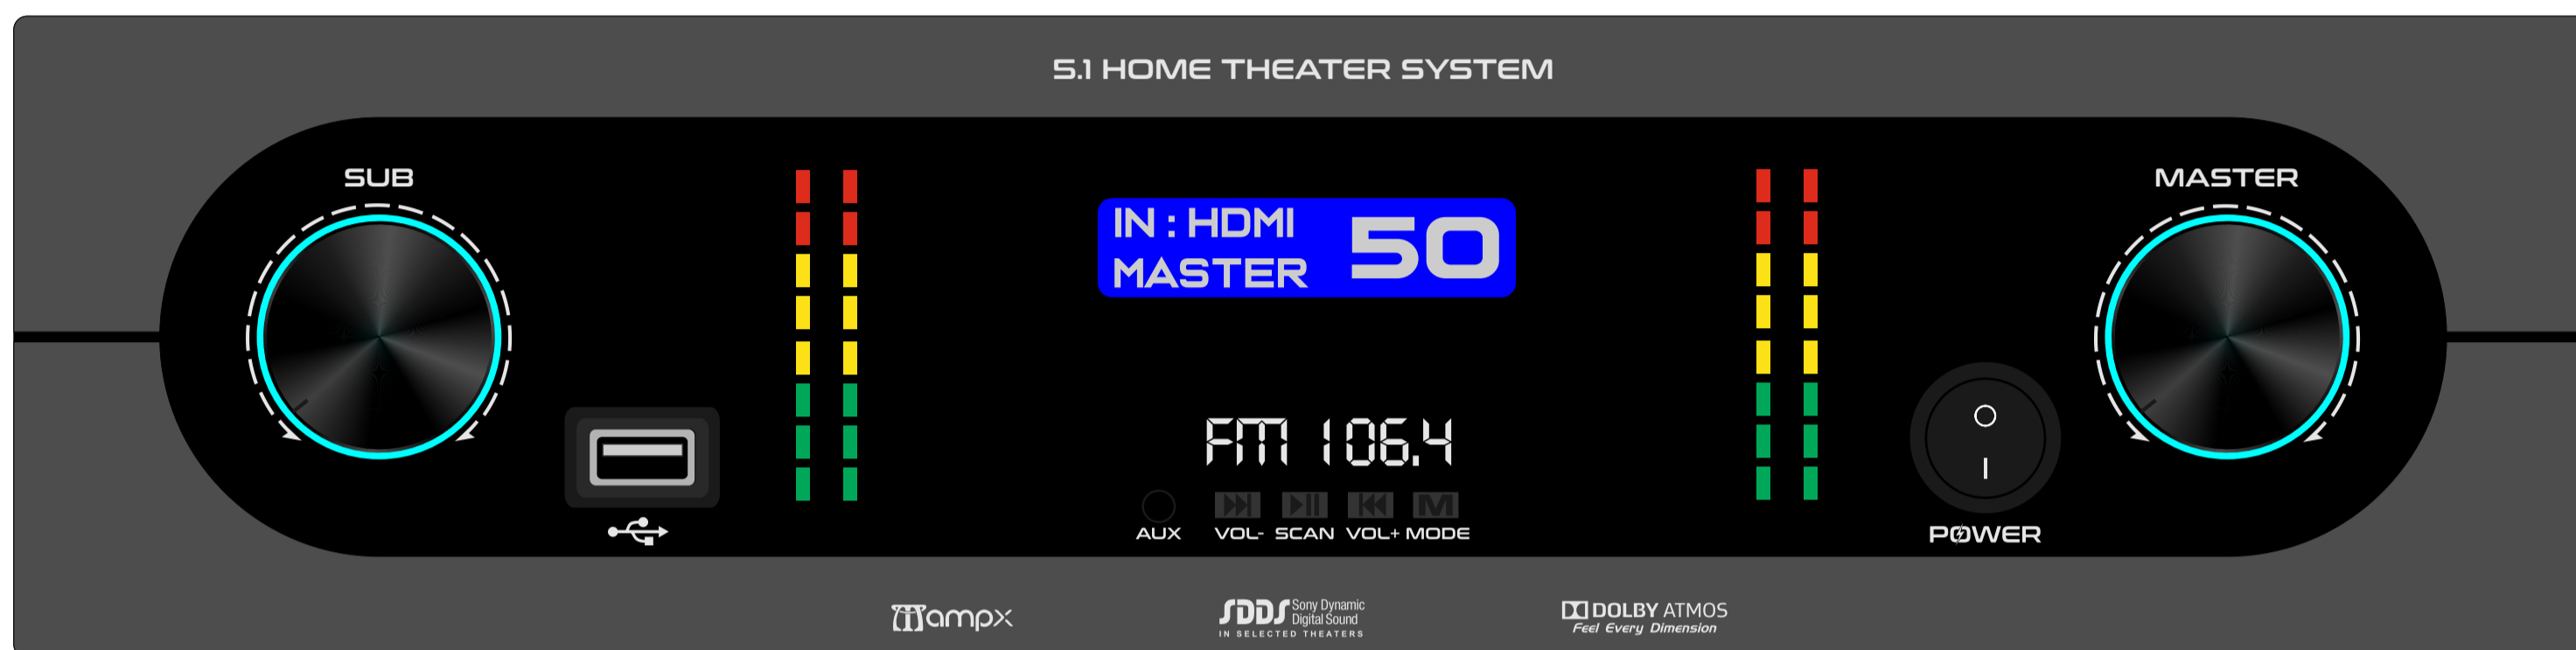

GV-316

MAT BLACK

DARK GREY

LIGHT GREY

WHITE

BROWN