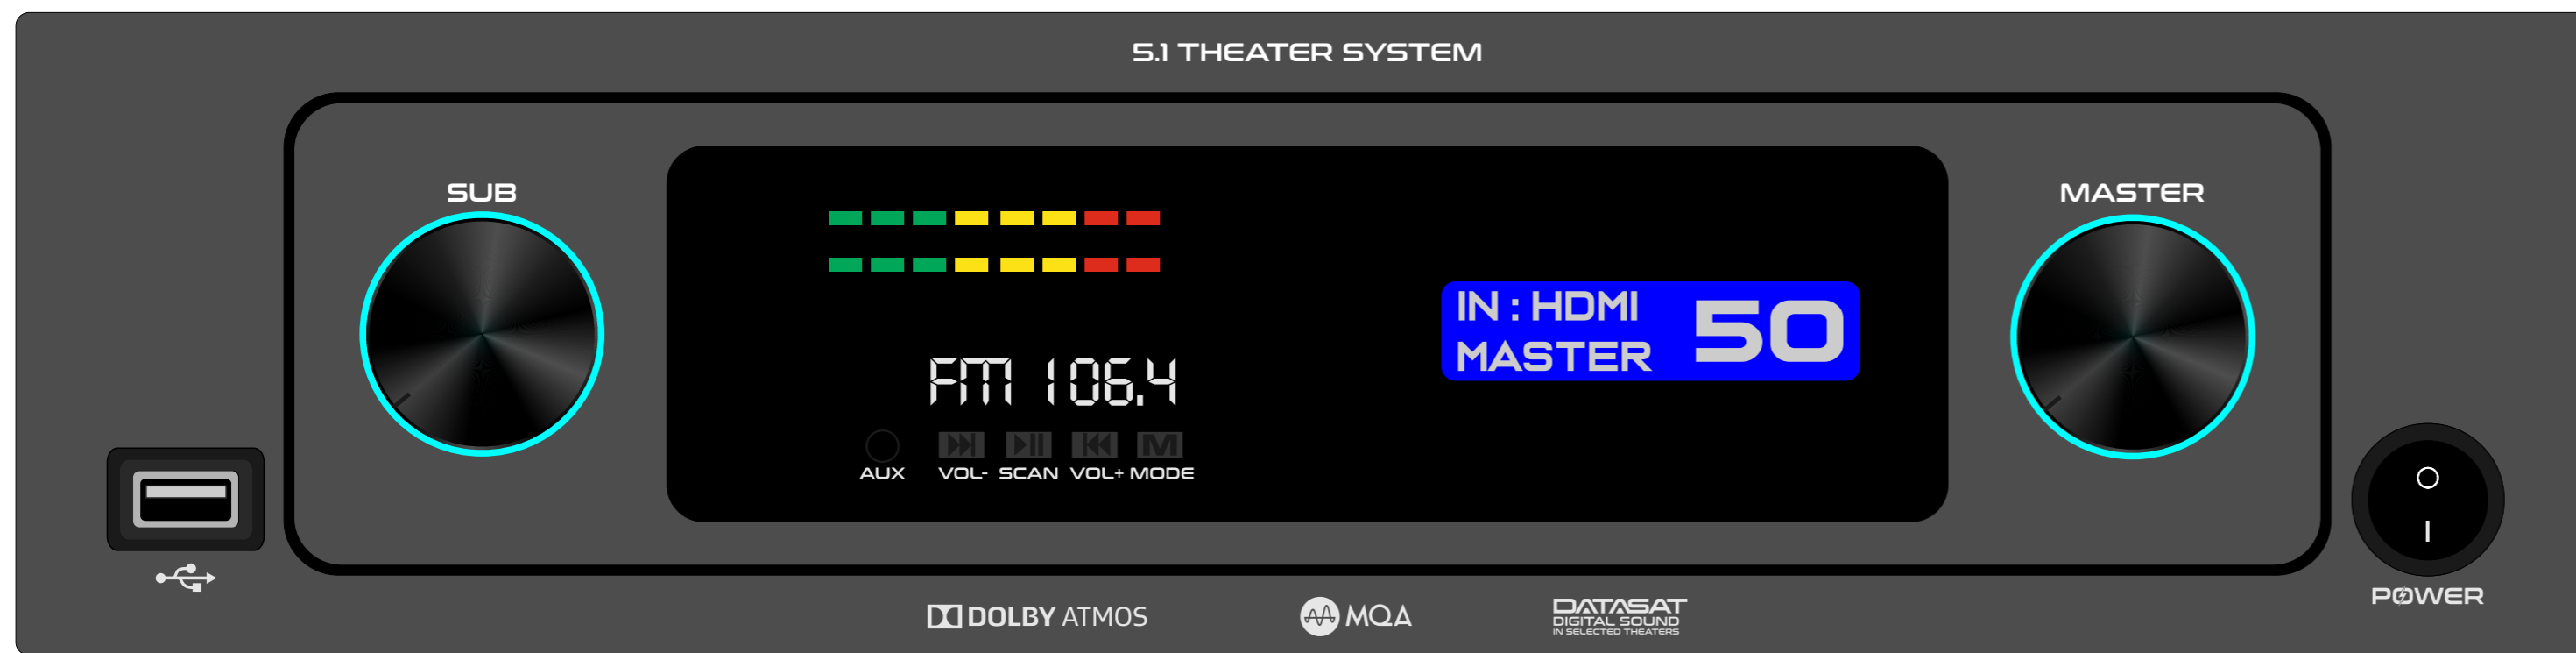

GV-304

MAT BLACK

DARK GREY

LIGHT GREY

WHITE

BROWN