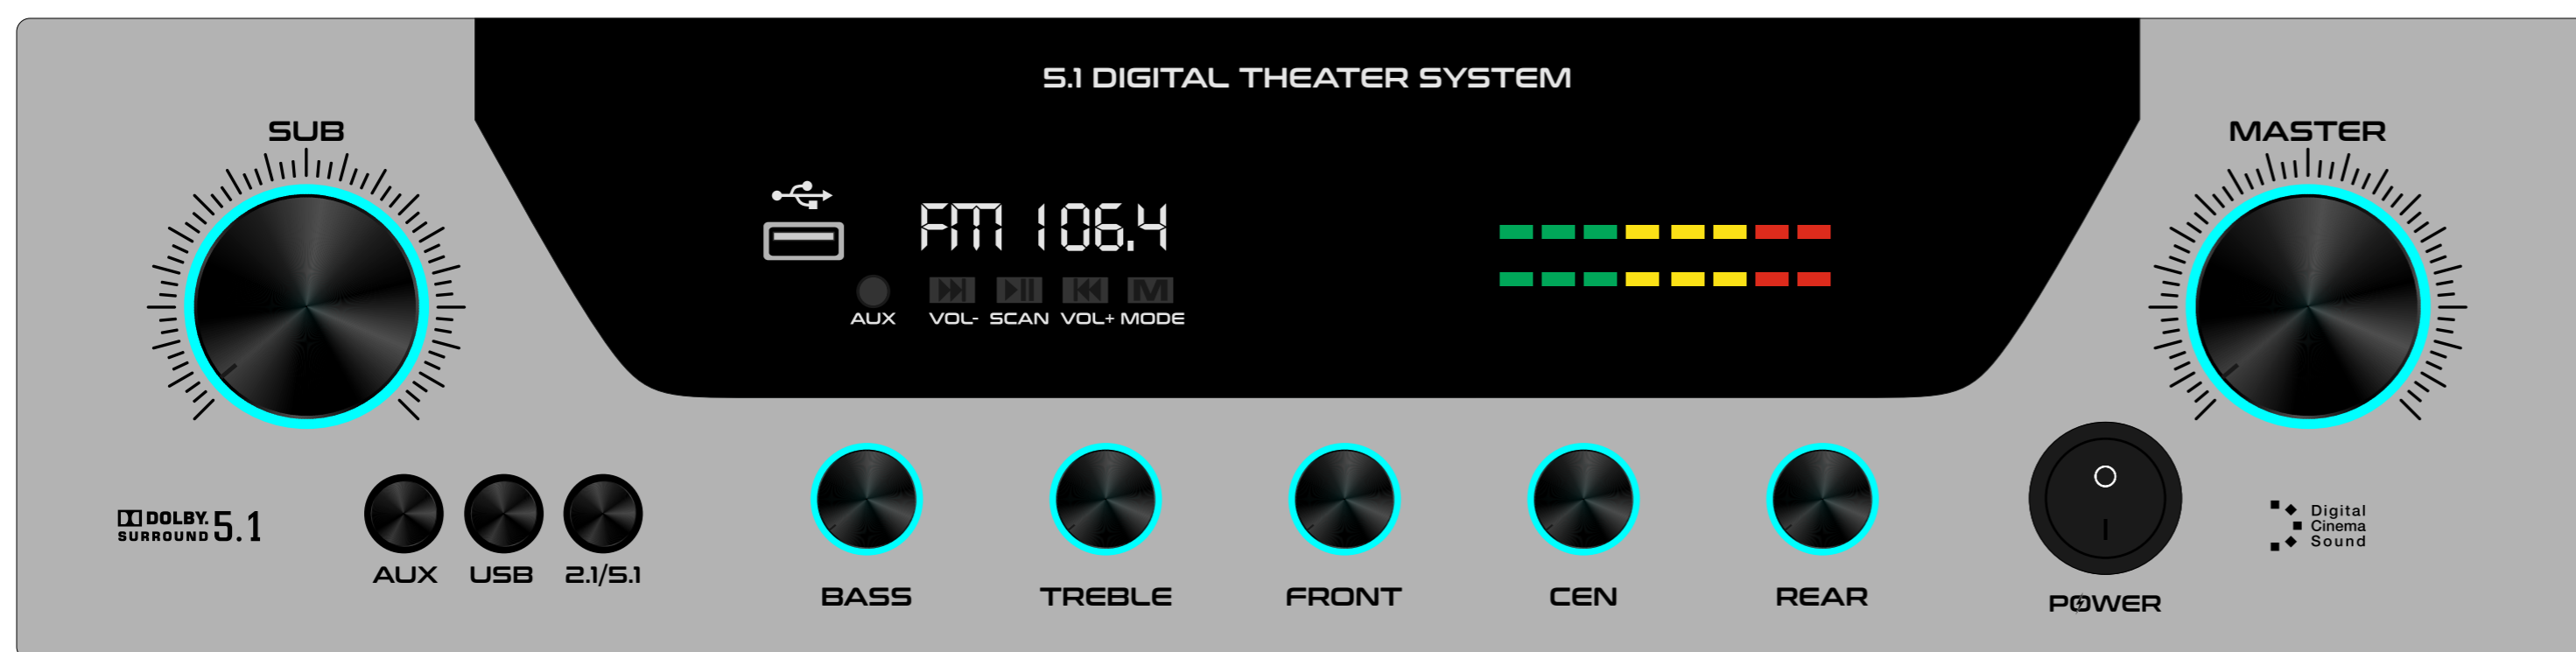

GV-321

MAT BLACK

DARK GREY

LIGHT GREY

WHITE

BROWN