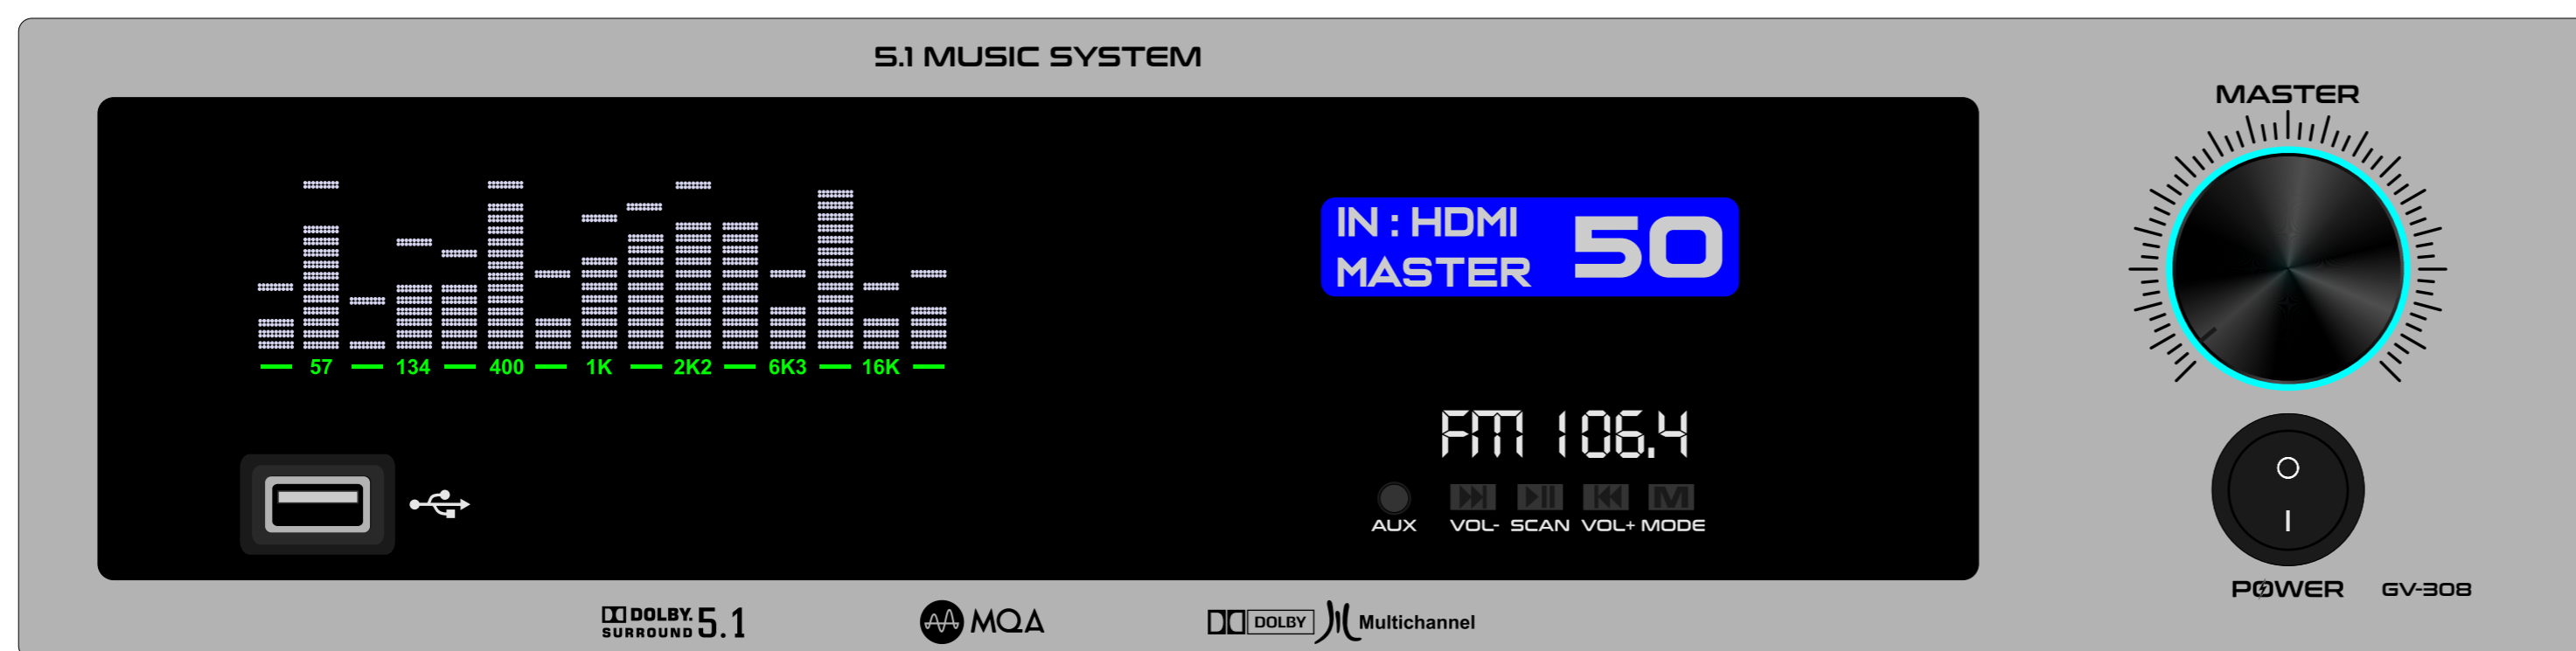

GV-308

MAT BLACK

DARK GREY

LIGHT GREY

WHITE

BROWN