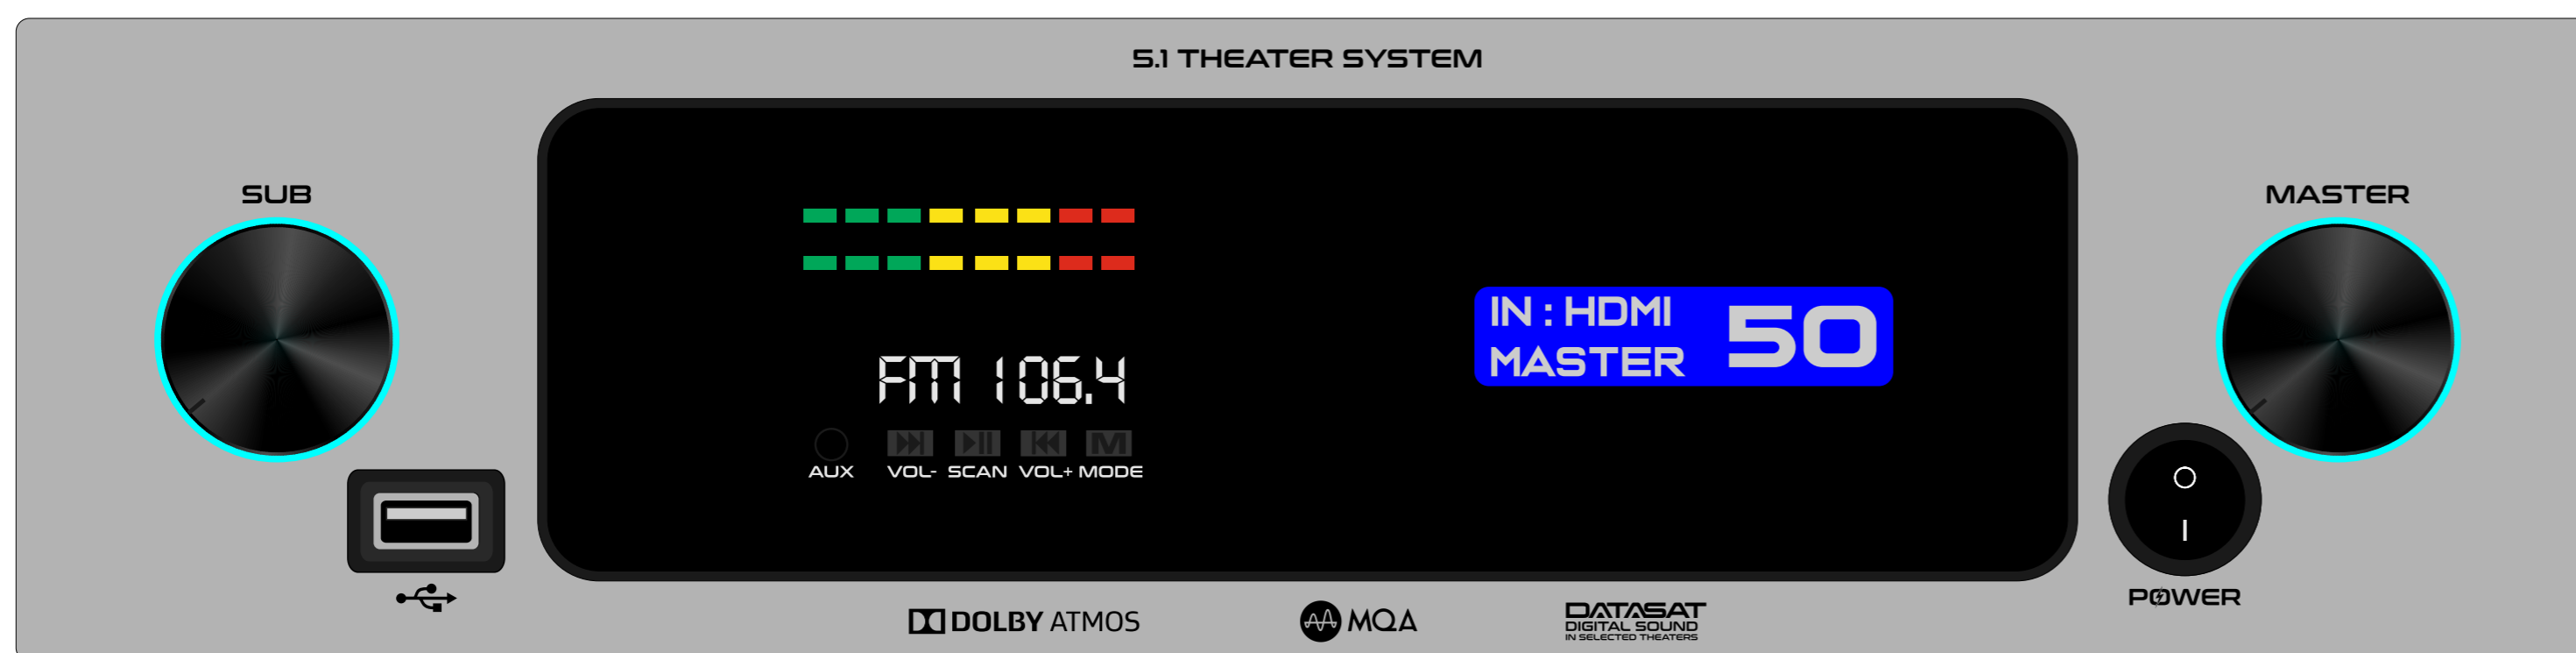

GV-302

MAT BLACK

DARK GREY

LIGHT GREY

WHITE

BROWN