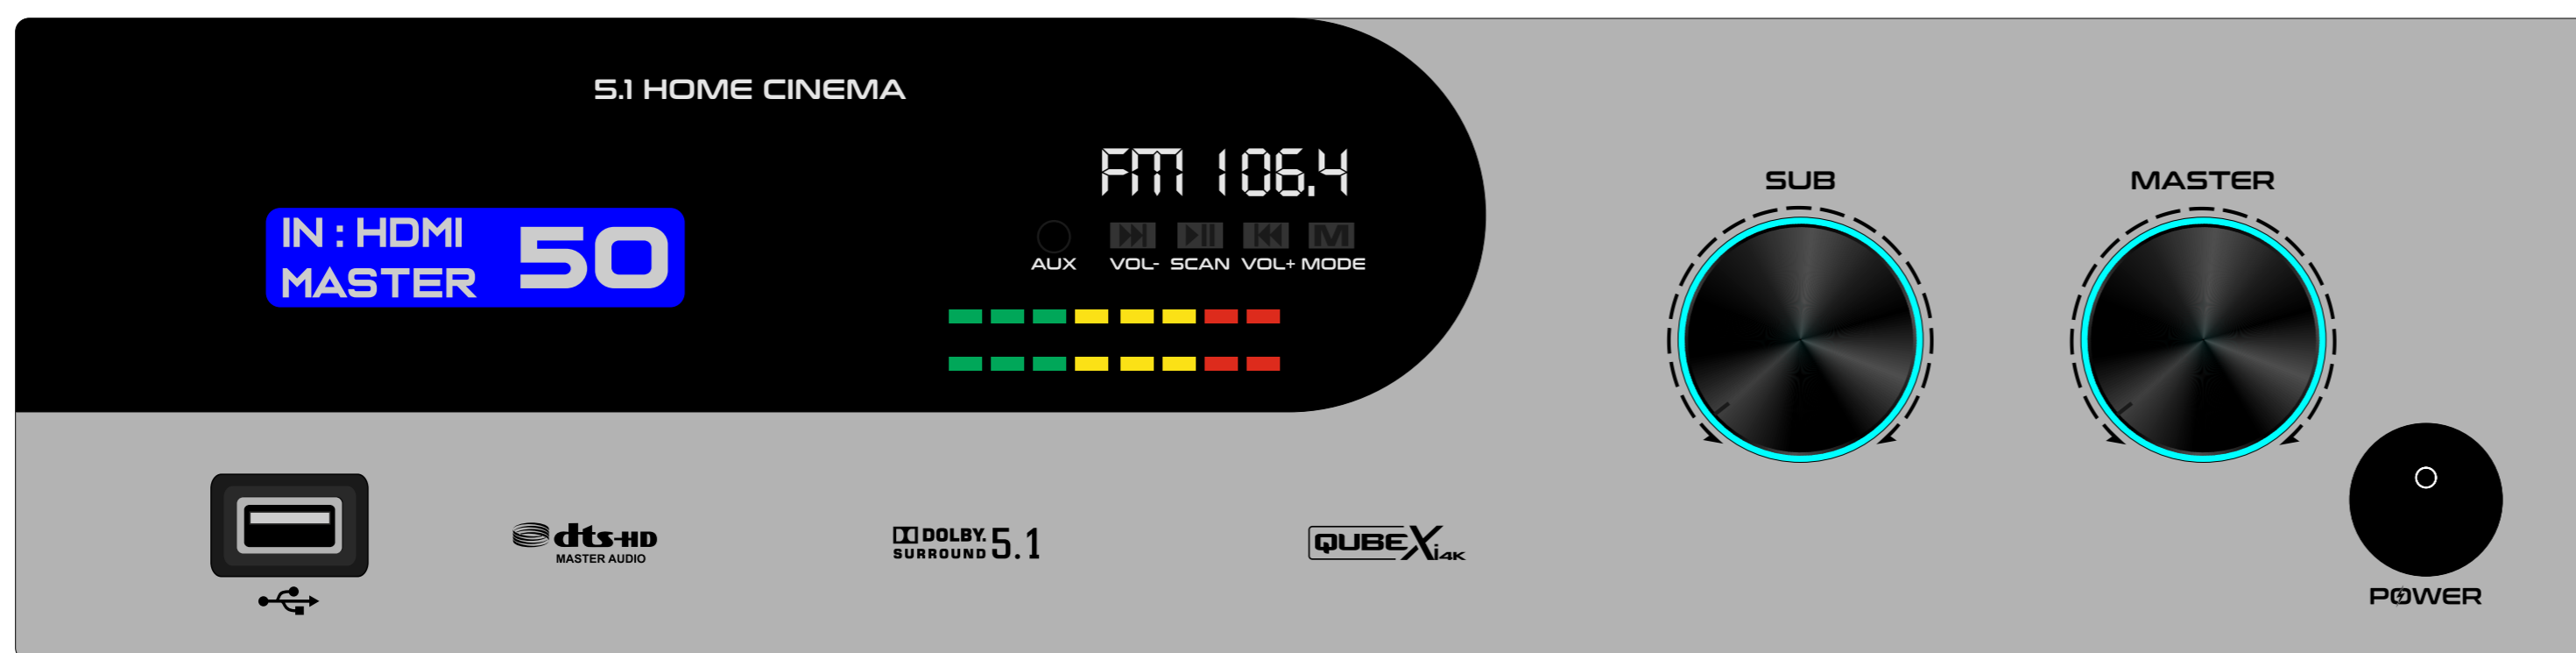

GV-317

MAT BLACK

DARK GREY

LIGHT GREY

WHITE

BROWN