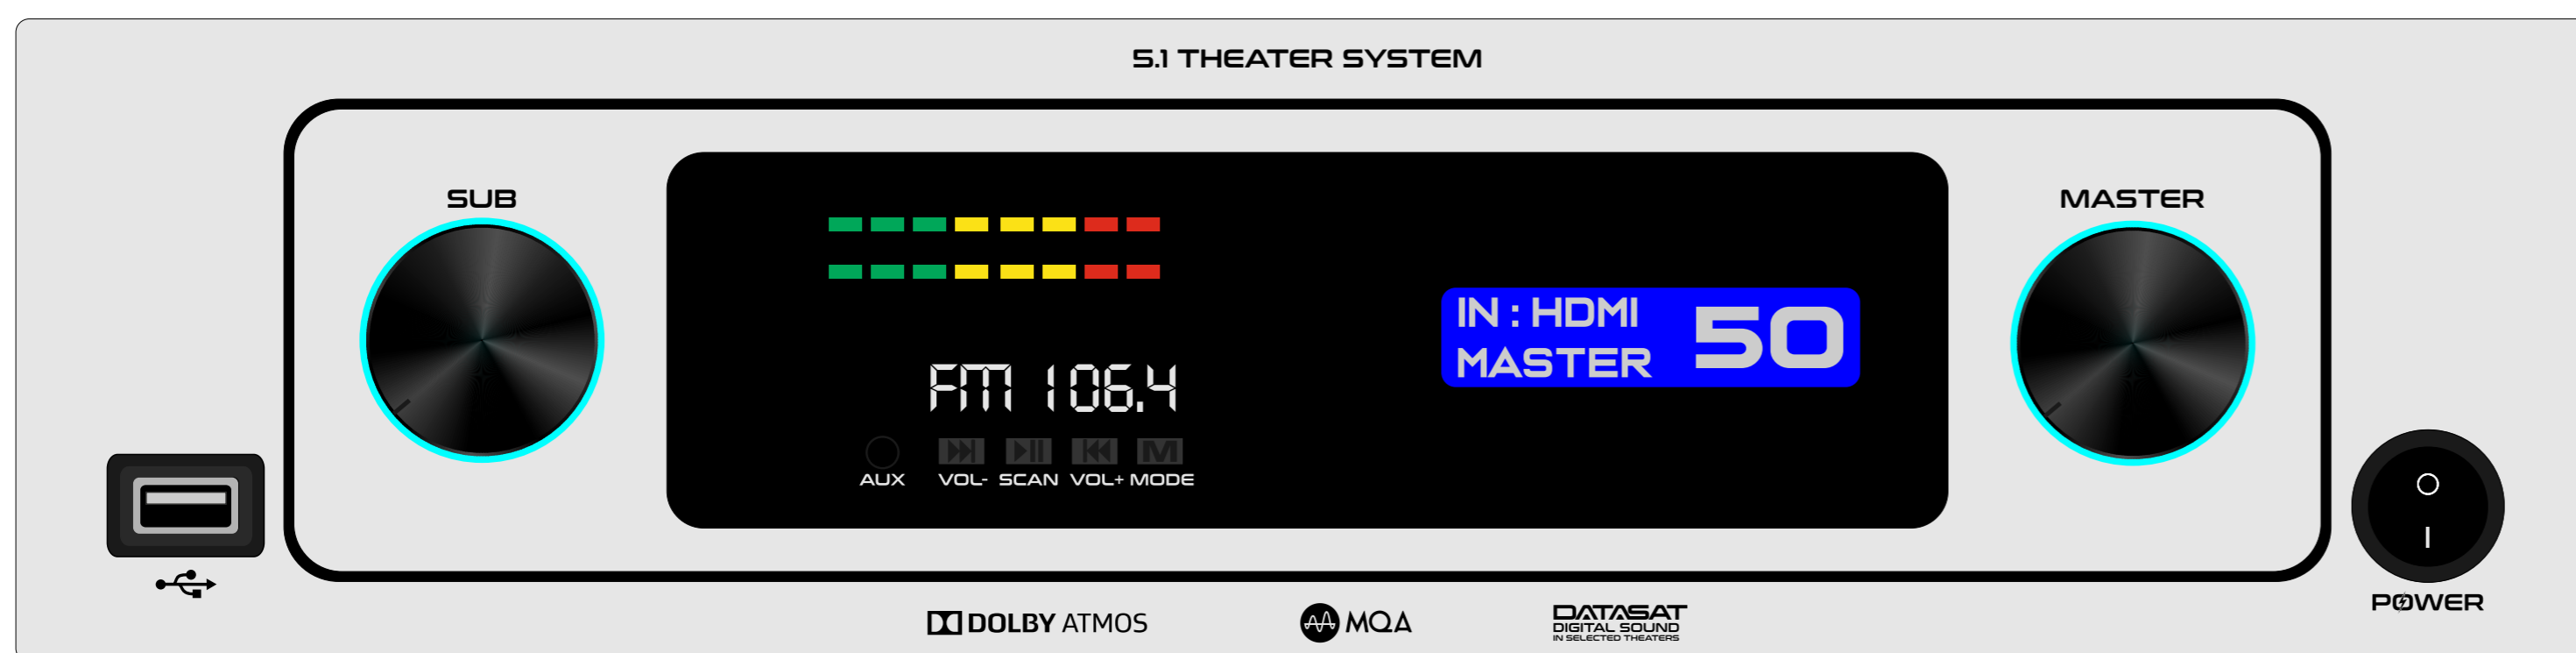

GV-304

MAT BLACK

DARK GREY

LIGHT GREY

WHITE

BROWN