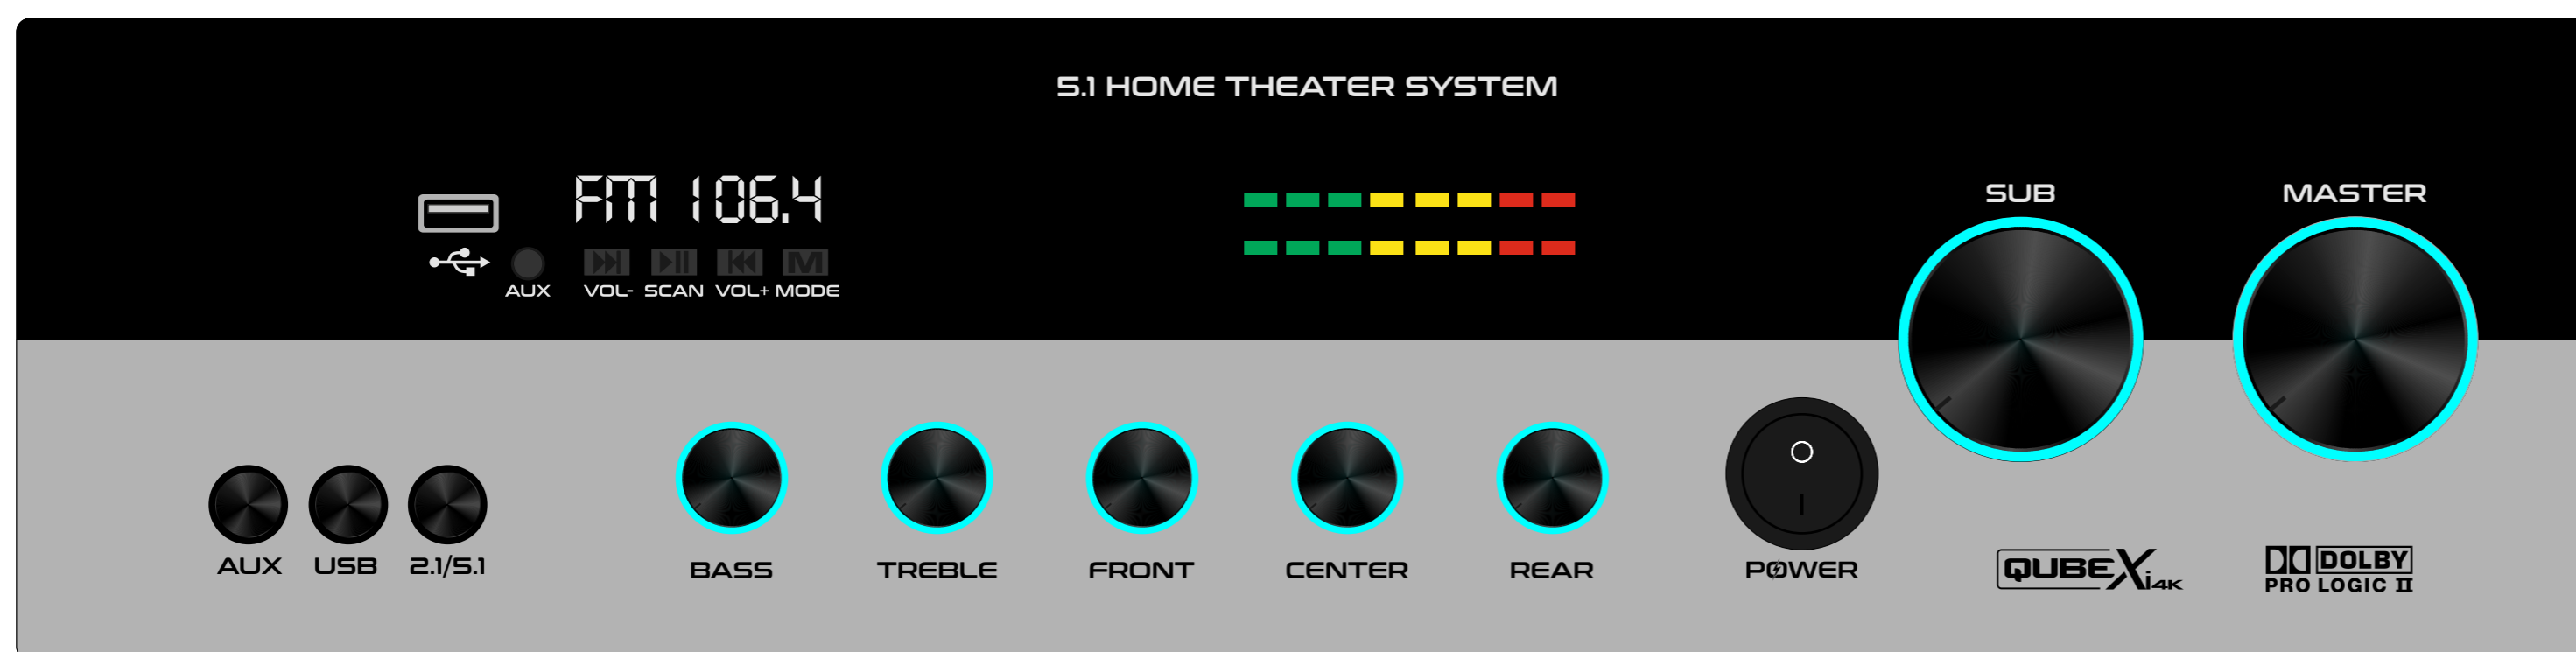

GV-325

MAT BLACK

DARK GREY

LIGHT GREY

WHITE

BROWN