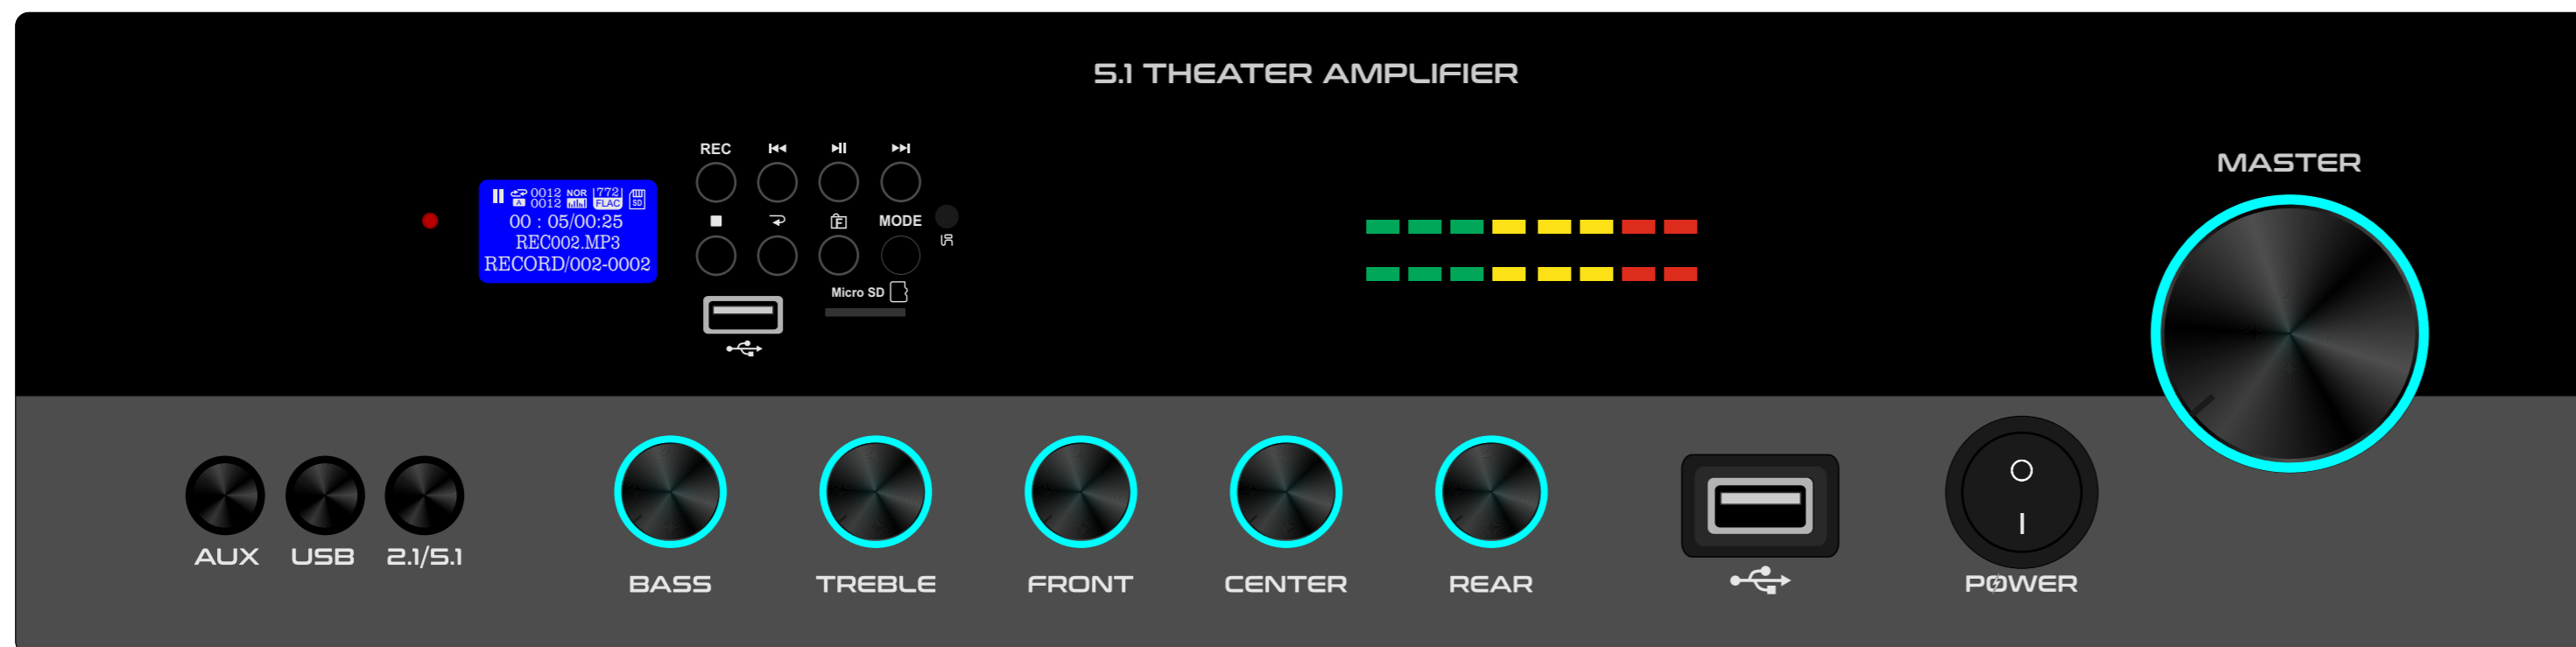

GV-335

MAT BLACK

DARK GREY

LIGHT GREY

WHITE

BROWN