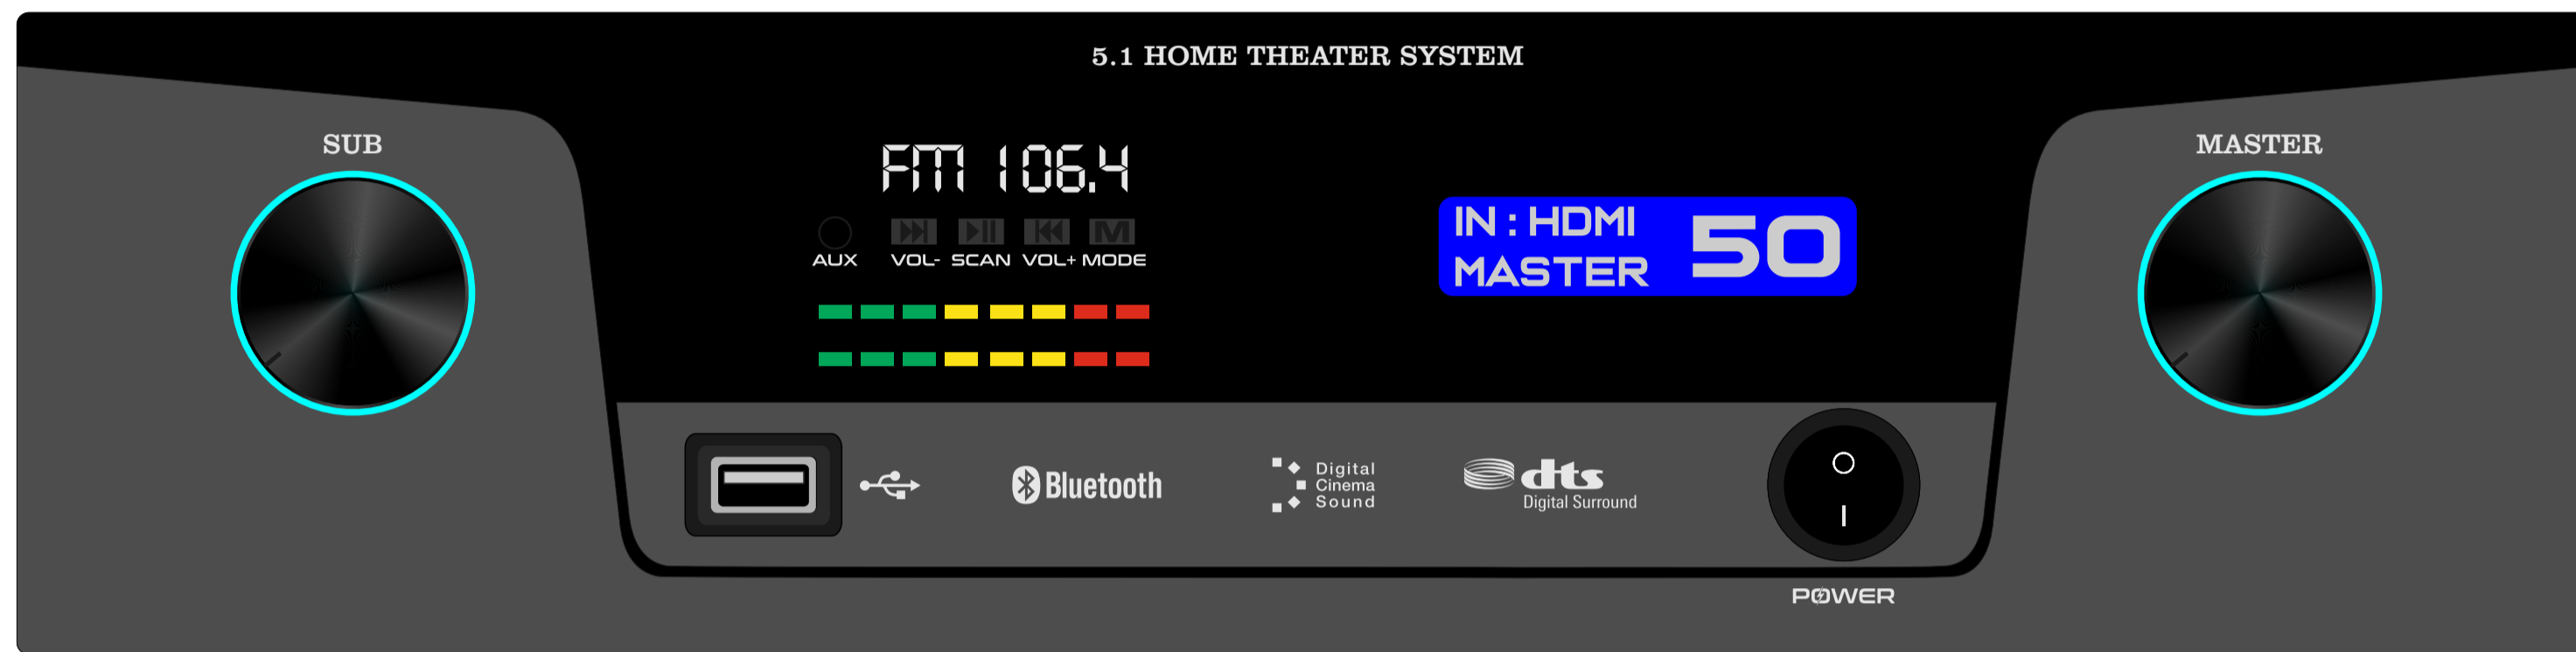

GV-301

MAT BLACK

DARK GREY

LIGHT GREY

WHITE

BROWN