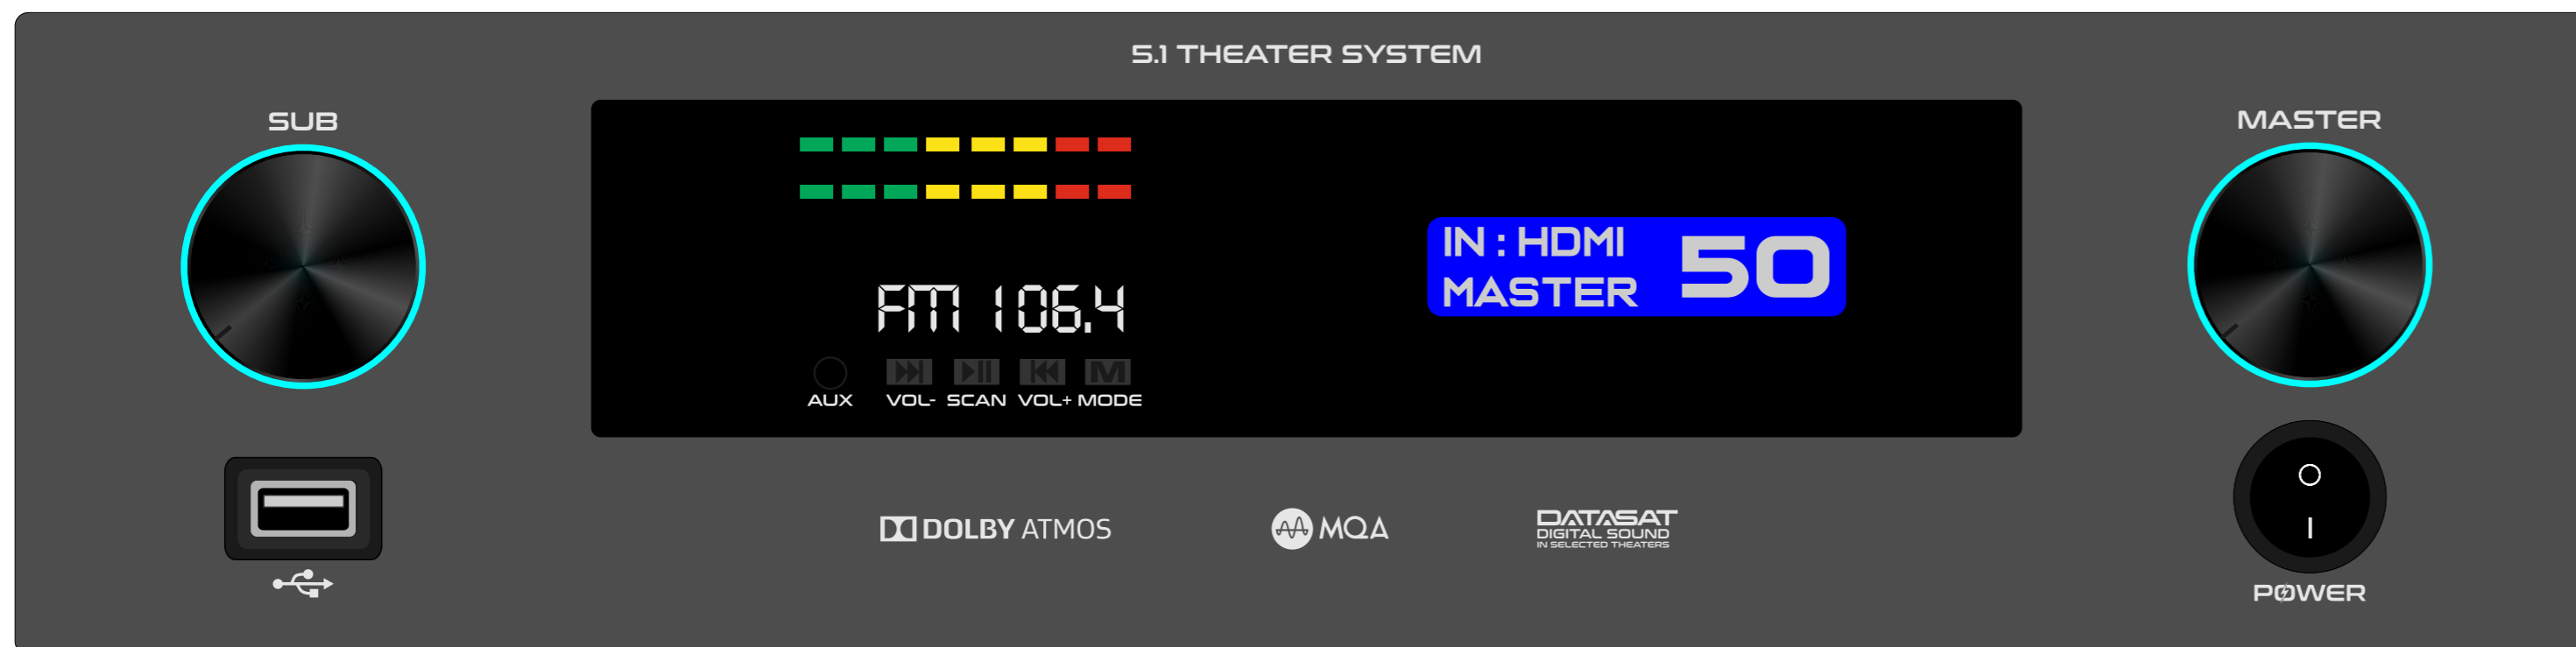

GV-303

MAT BLACK

DARK GREY

LIGHT GREY

WHITE

BROWN