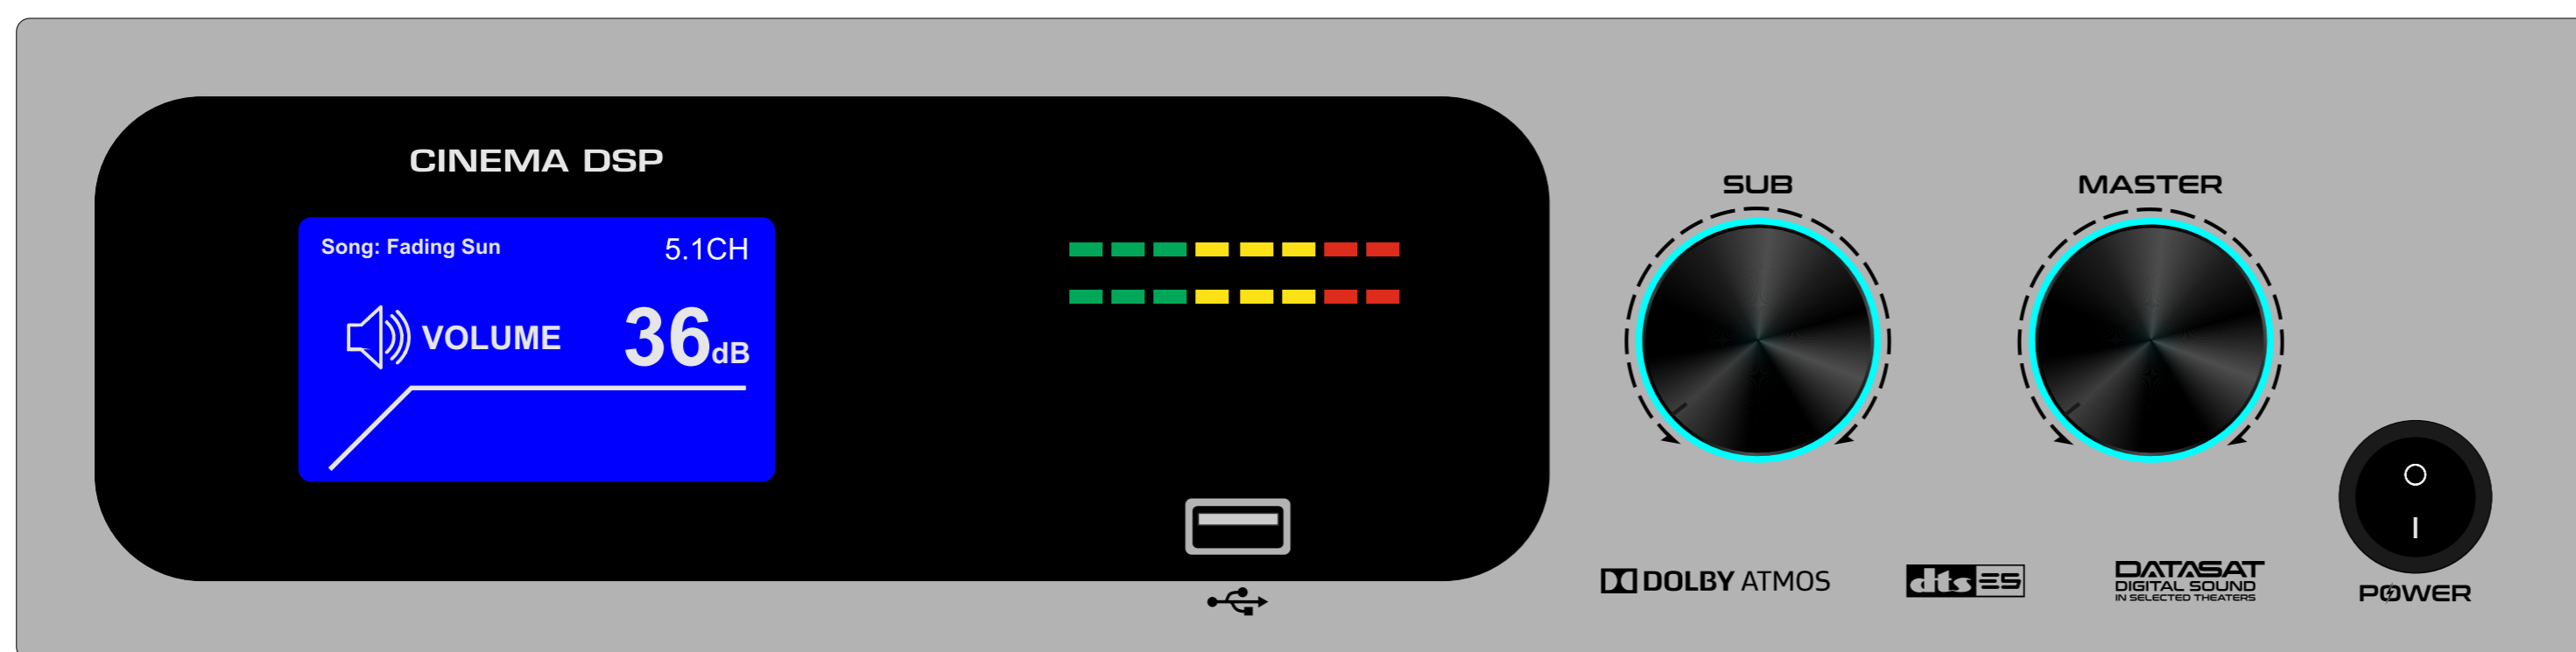

GV-306

MAT BLACK

DARK GREY

LIGHT GREY

WHITE

BROWN