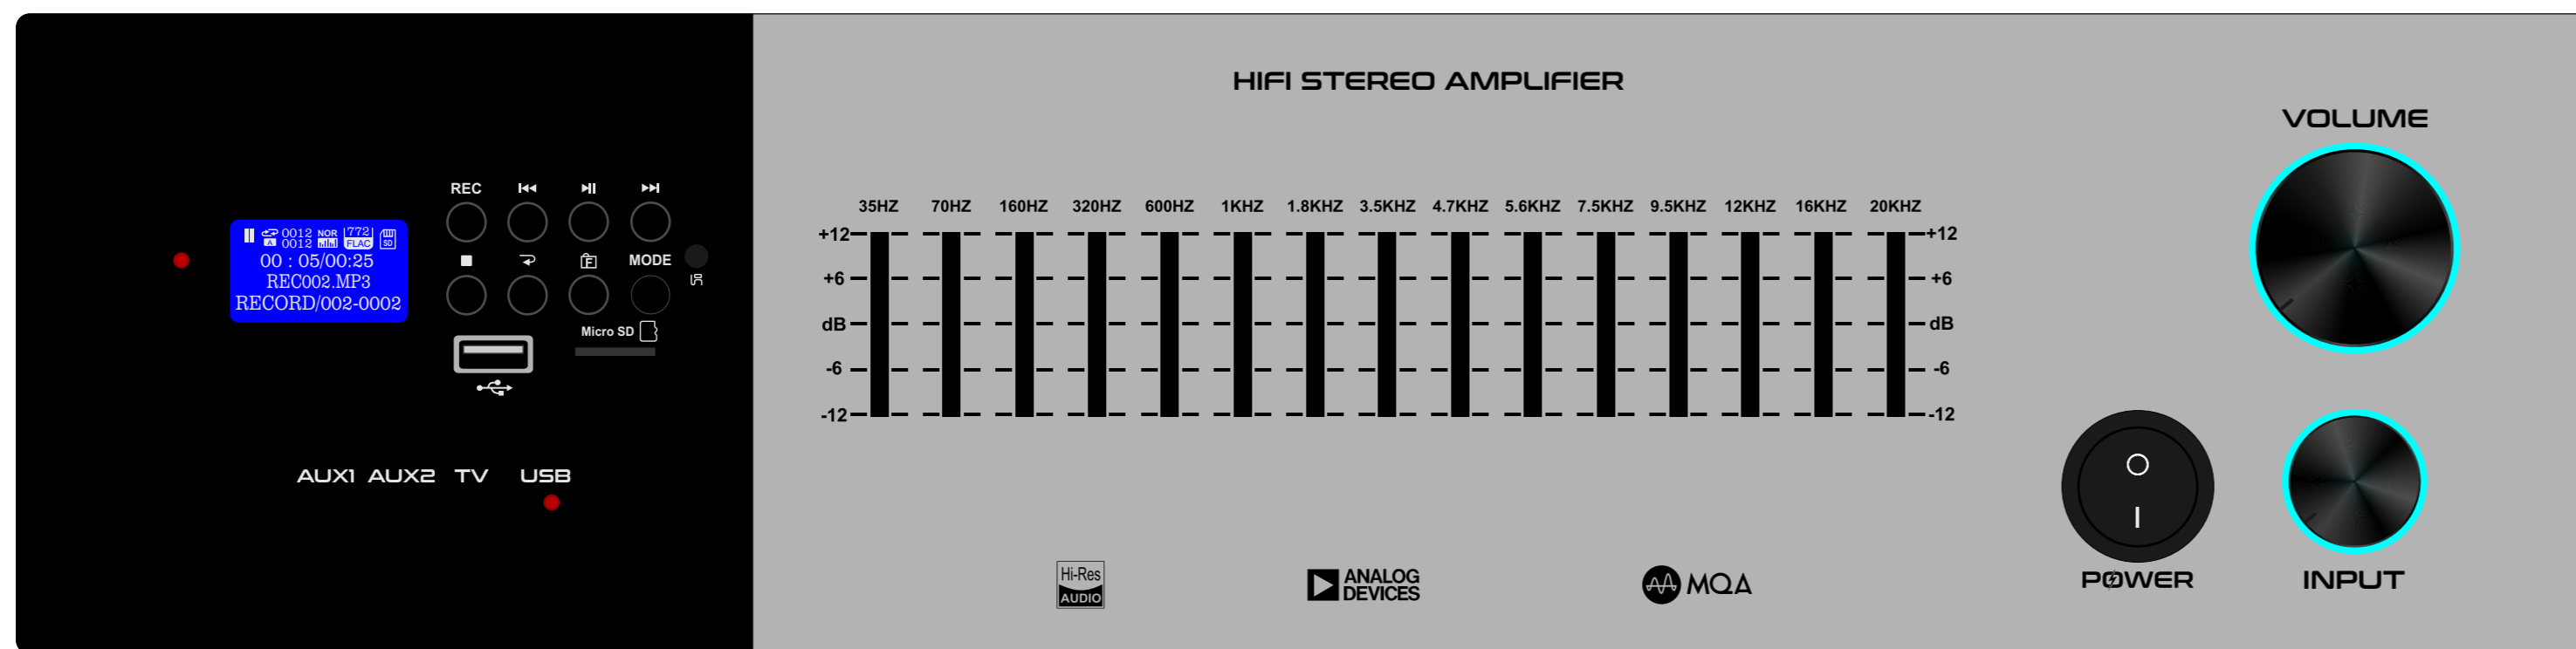

GV-333

MAT BLACK

DARK GREY

LIGHT GREY

WHITE

BROWN