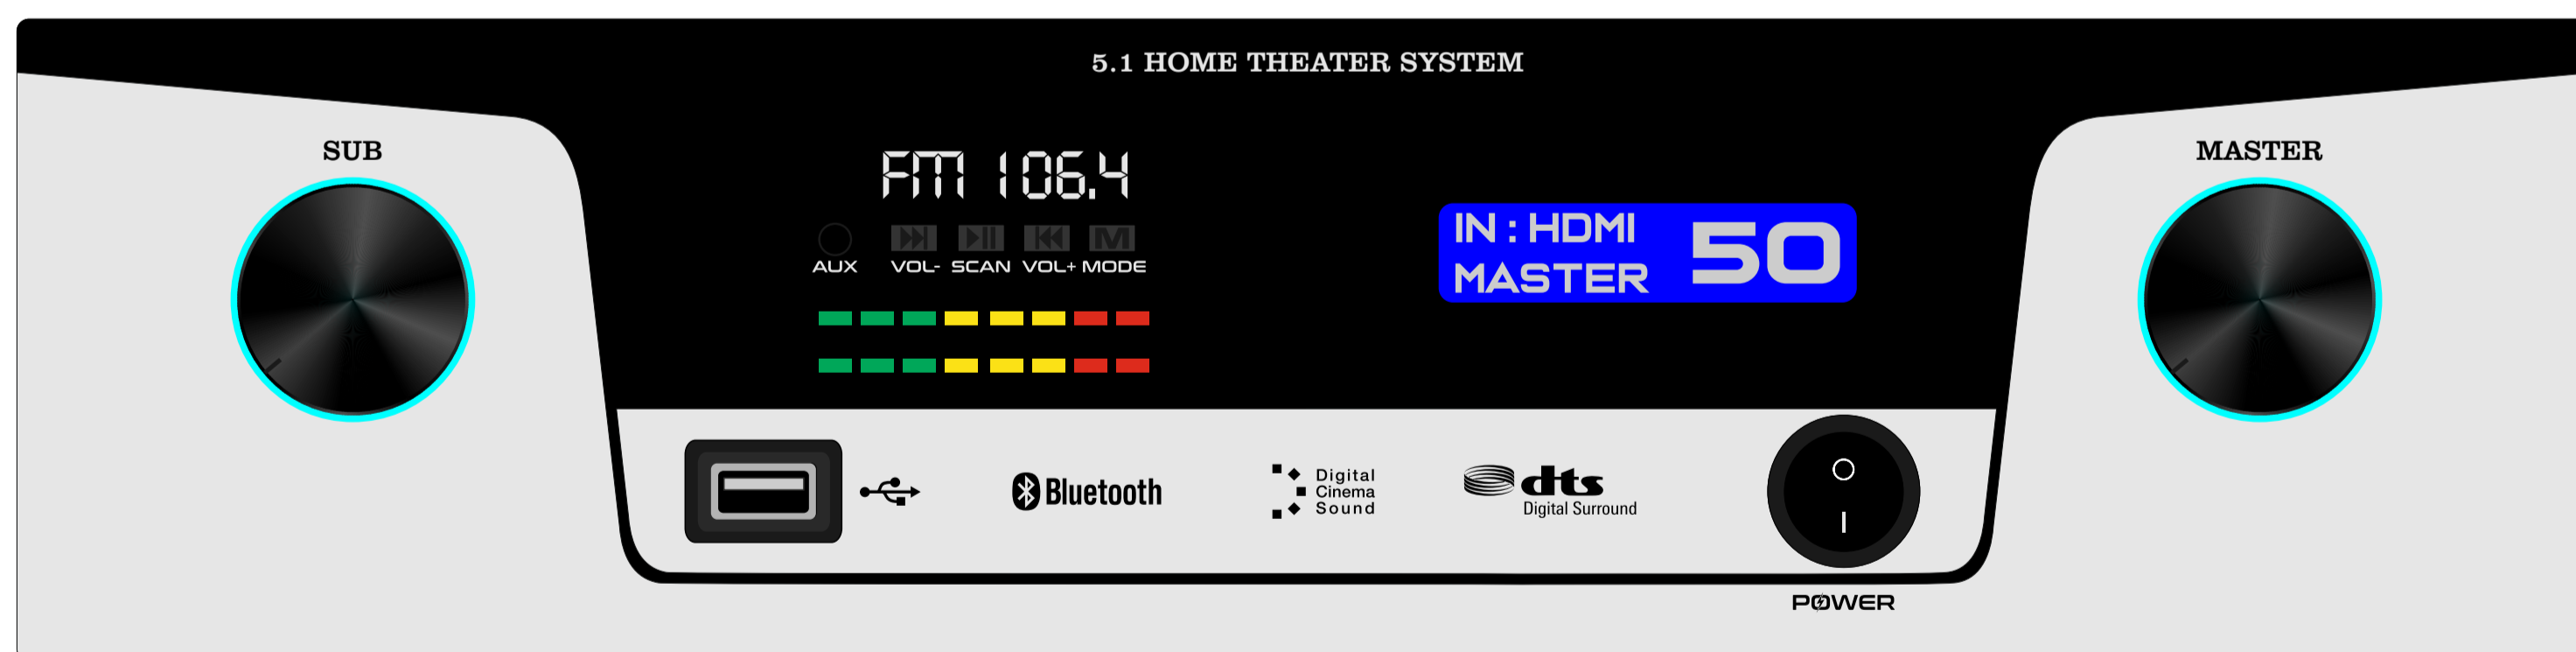

GV-301

MAT BLACK

DARK GREY

LIGHT GREY

WHITE

BROWN