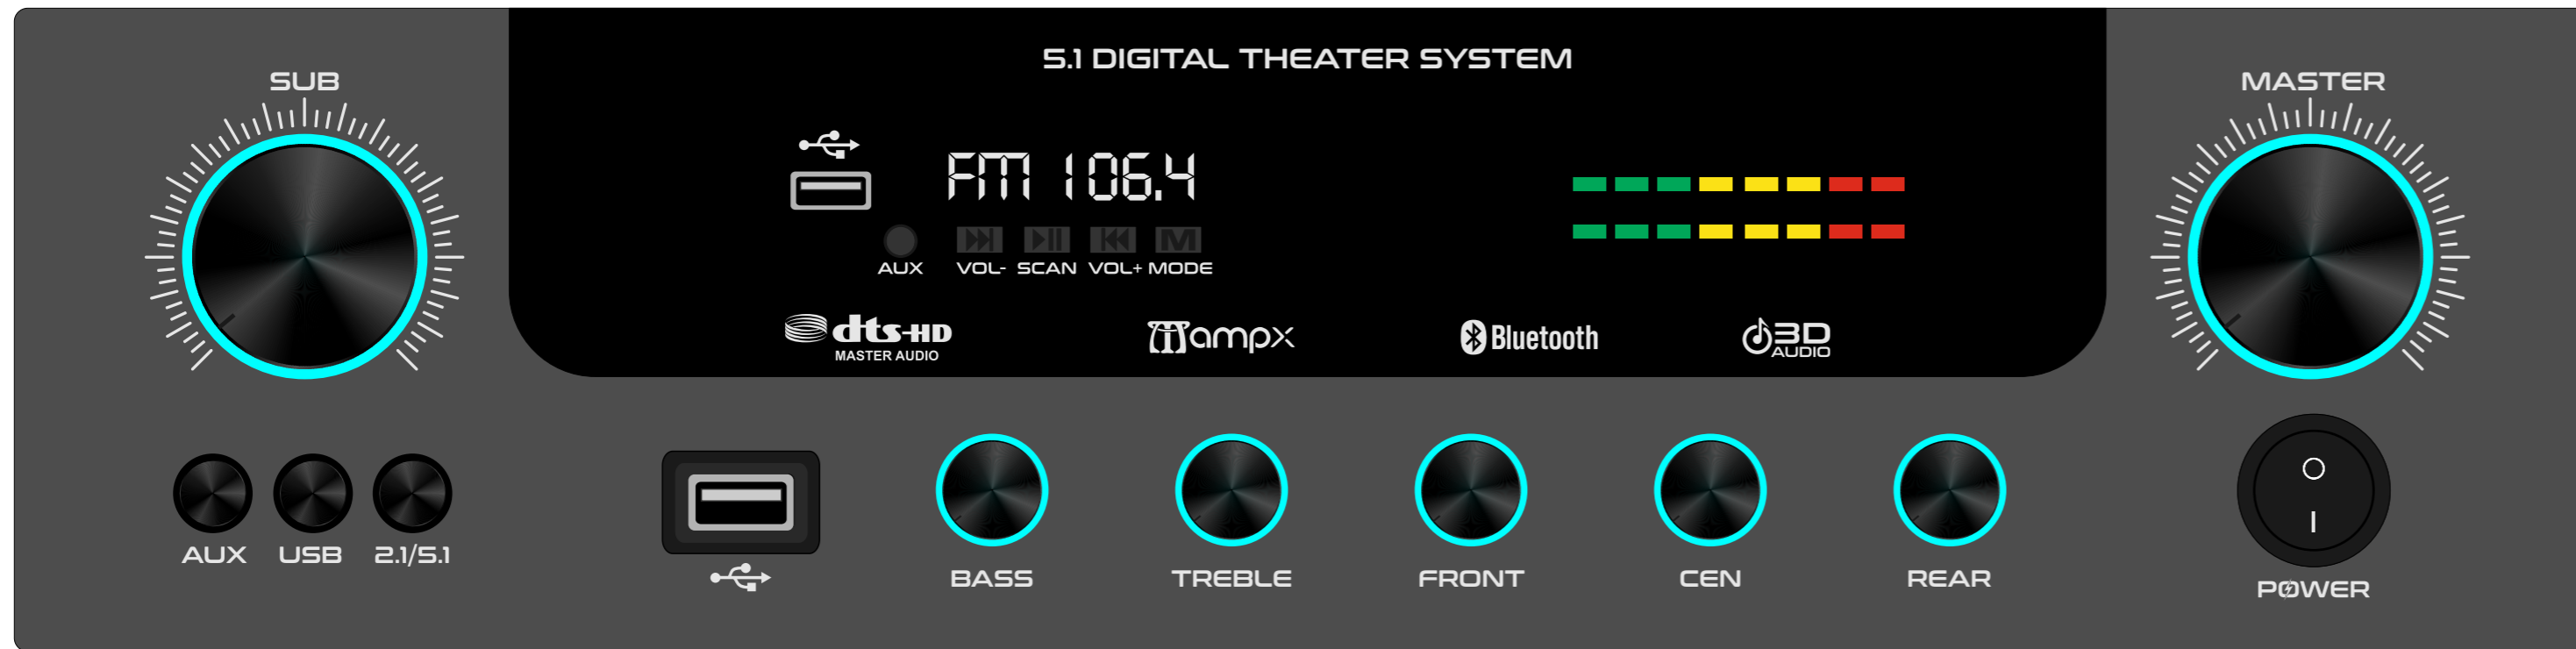

GV-322

MAT BLACK

DARK GREY

LIGHT GREY

WHITE

BROWN