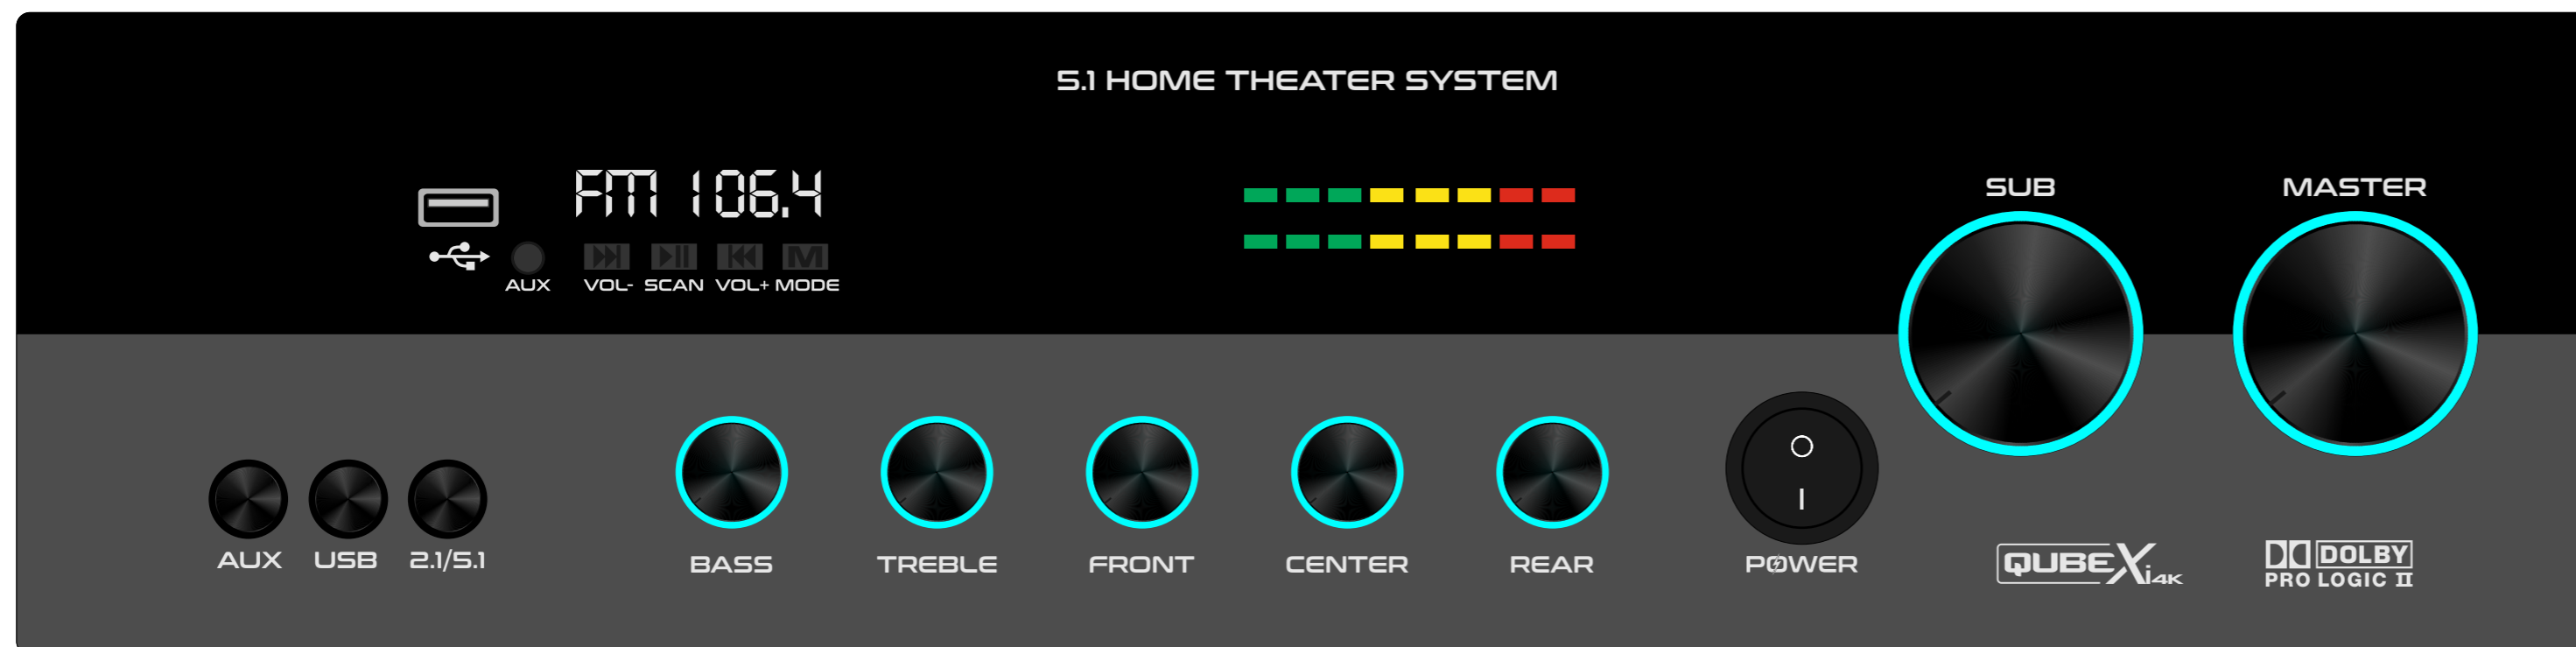

GV-325

MAT BLACK

DARK GREY

LIGHT GREY

WHITE

BROWN