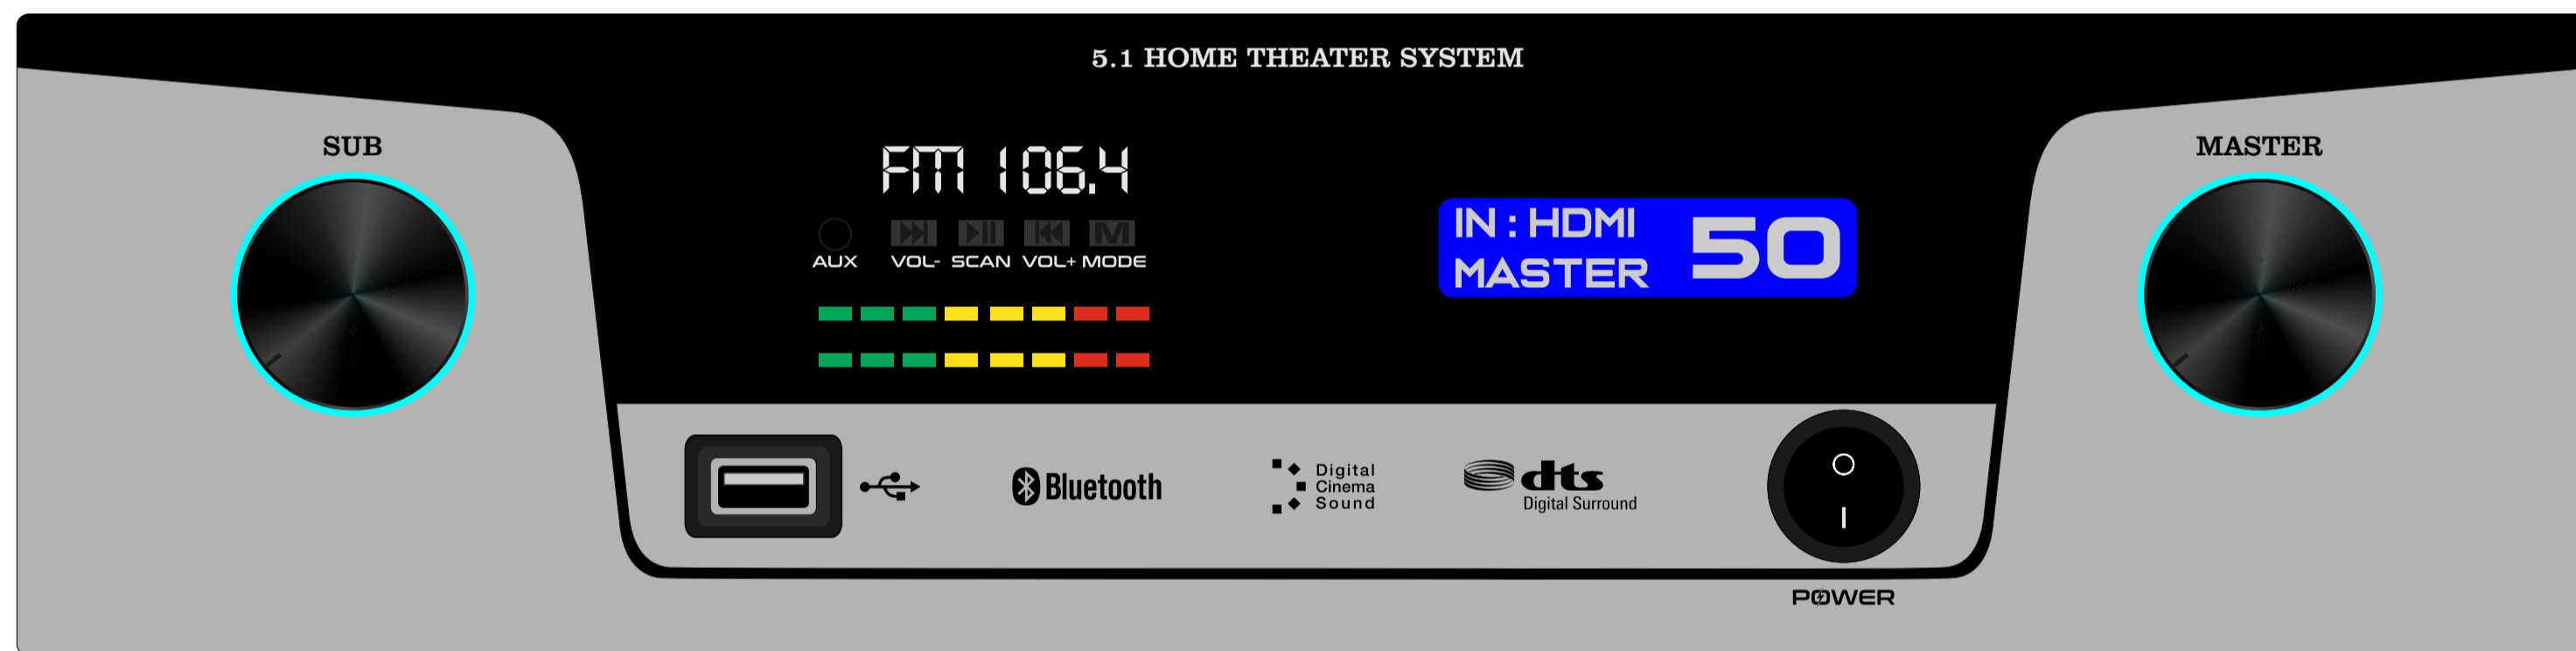

GV-301

MAT BLACK

DARK GREY

LIGHT GREY

WHITE

BROWN