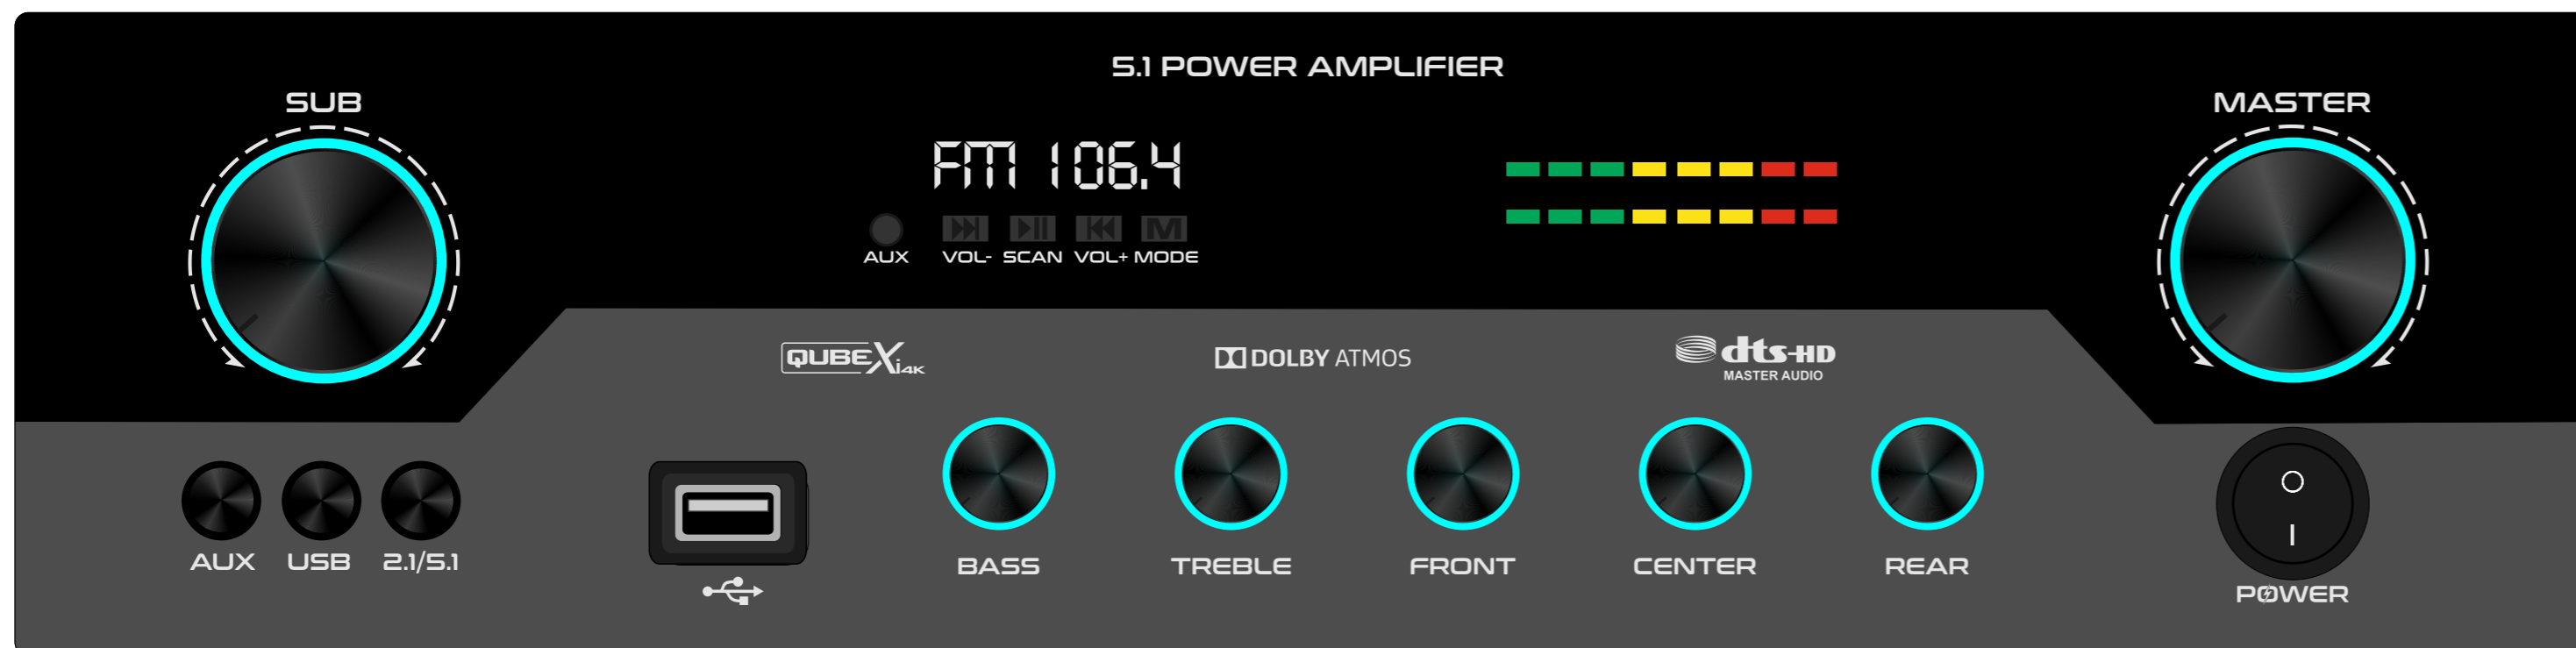

GV-332

MAT BLACK

DARK GREY

LIGHT GREY

WHITE

BROWN