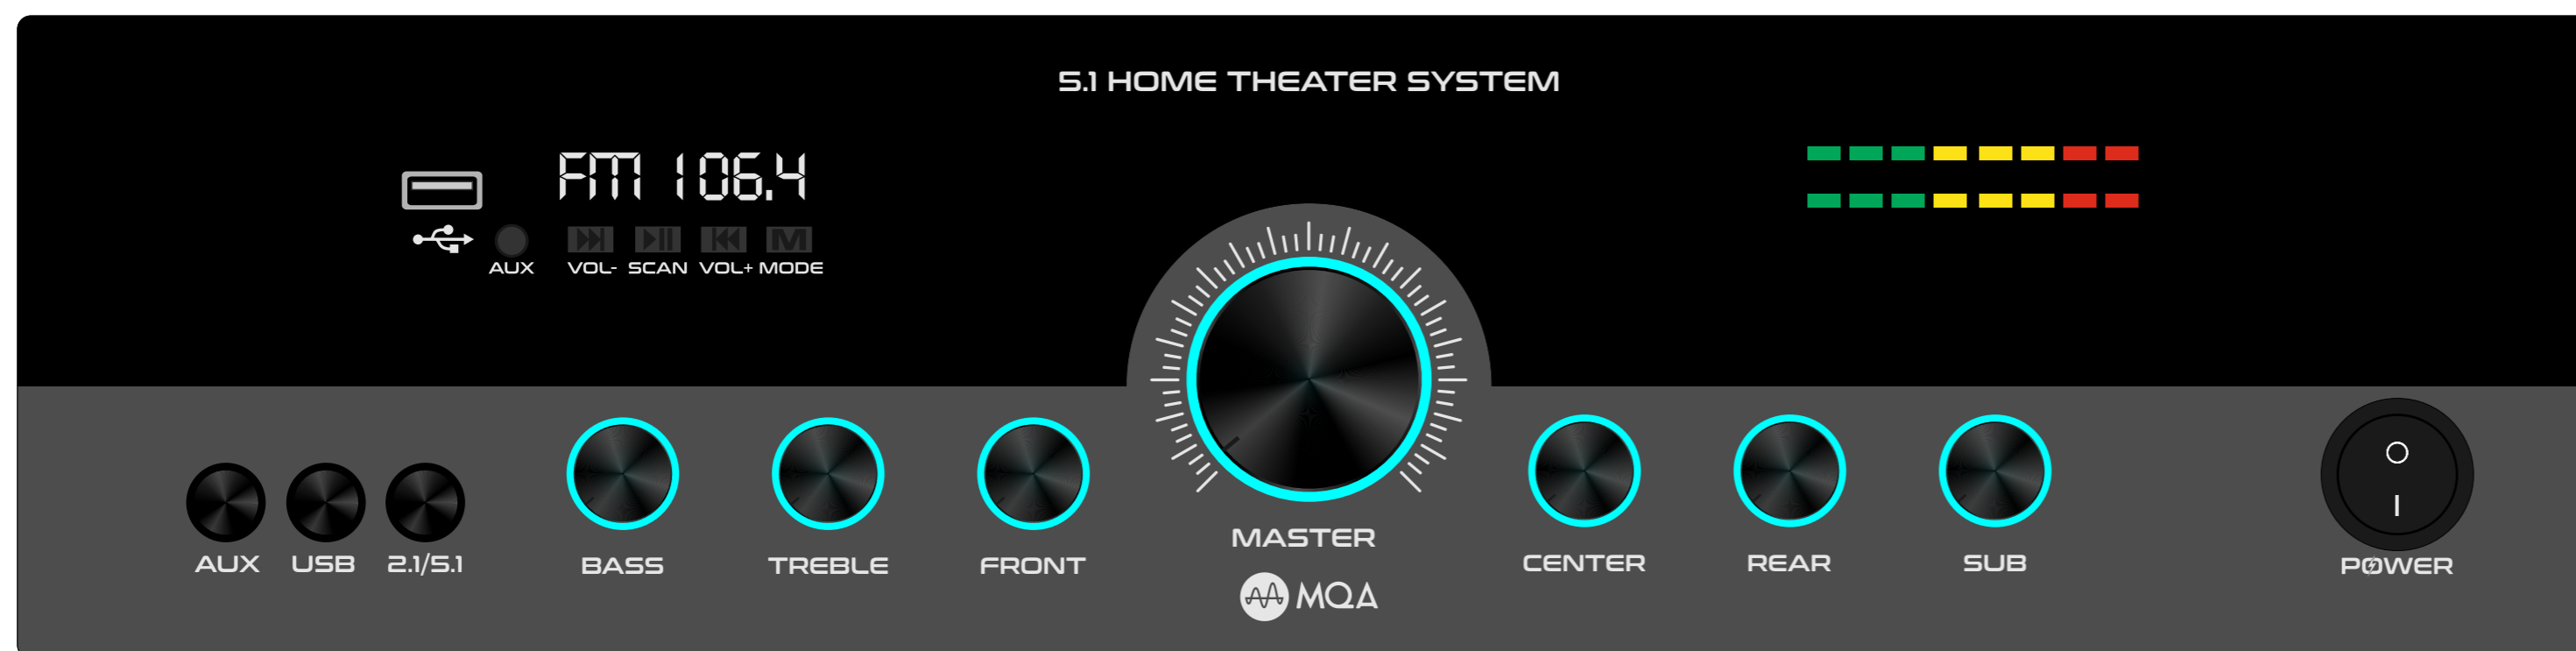

GV-329

MAT BLACK

DARK GREY

LIGHT GREY

WHITE

BROWN