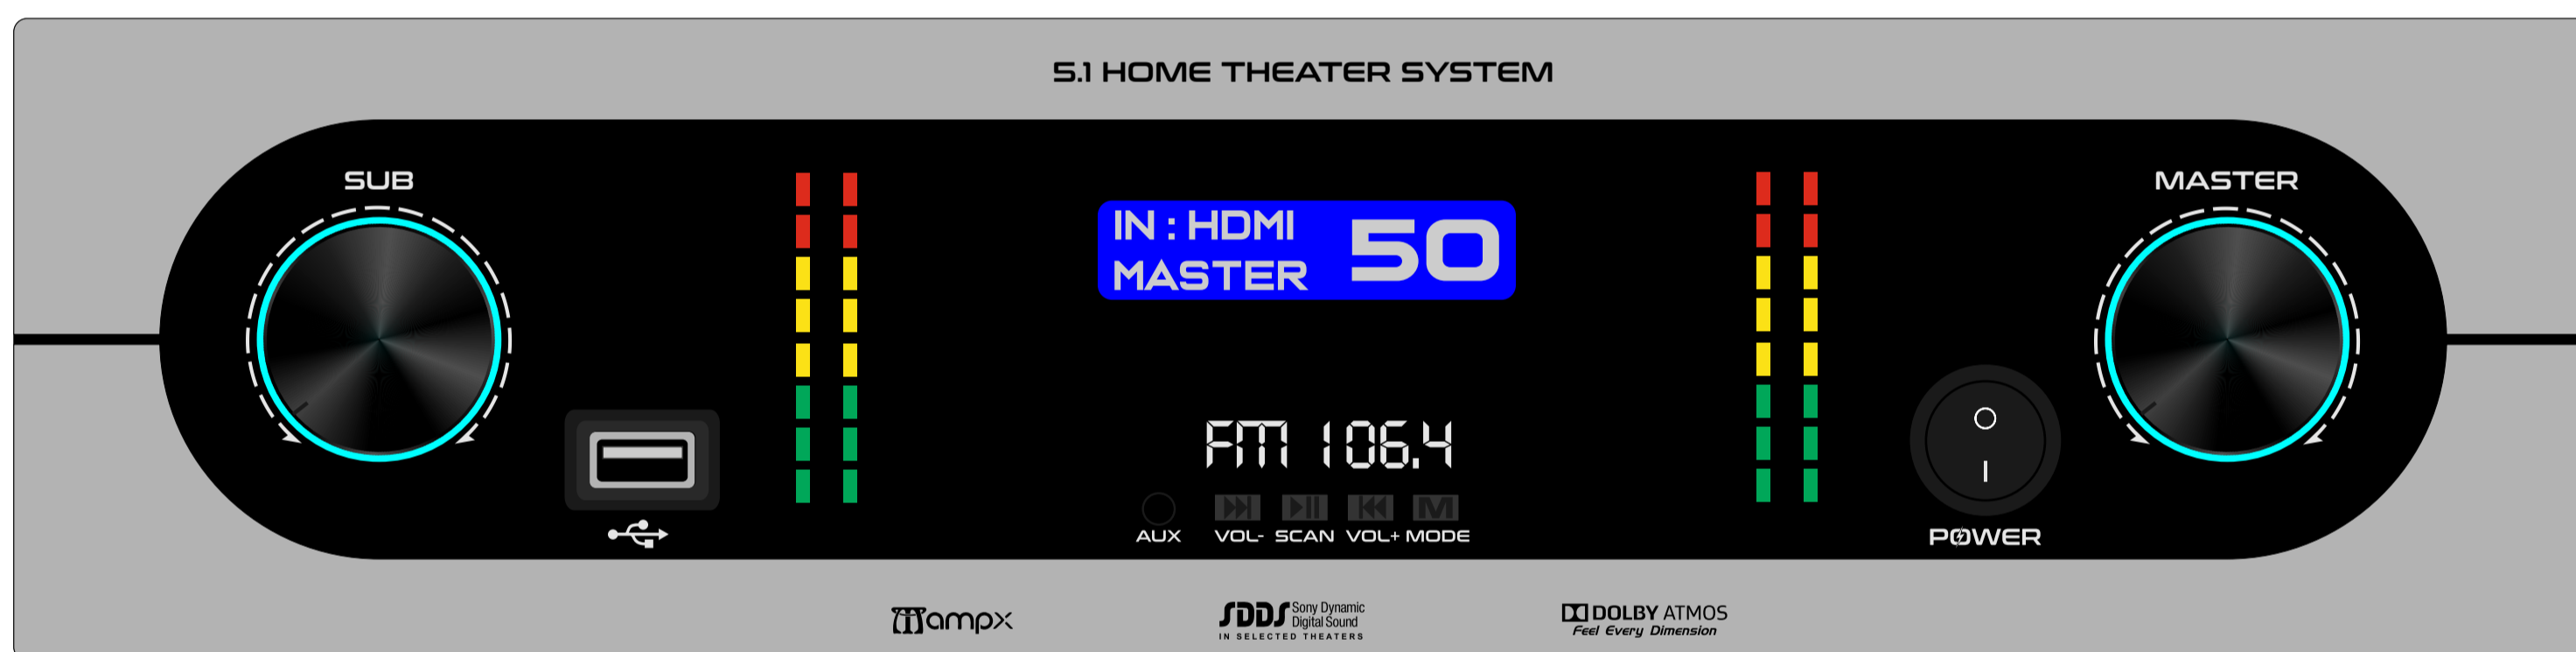

GV-316

MAT BLACK

DARK GREY

LIGHT GREY

WHITE

BROWN