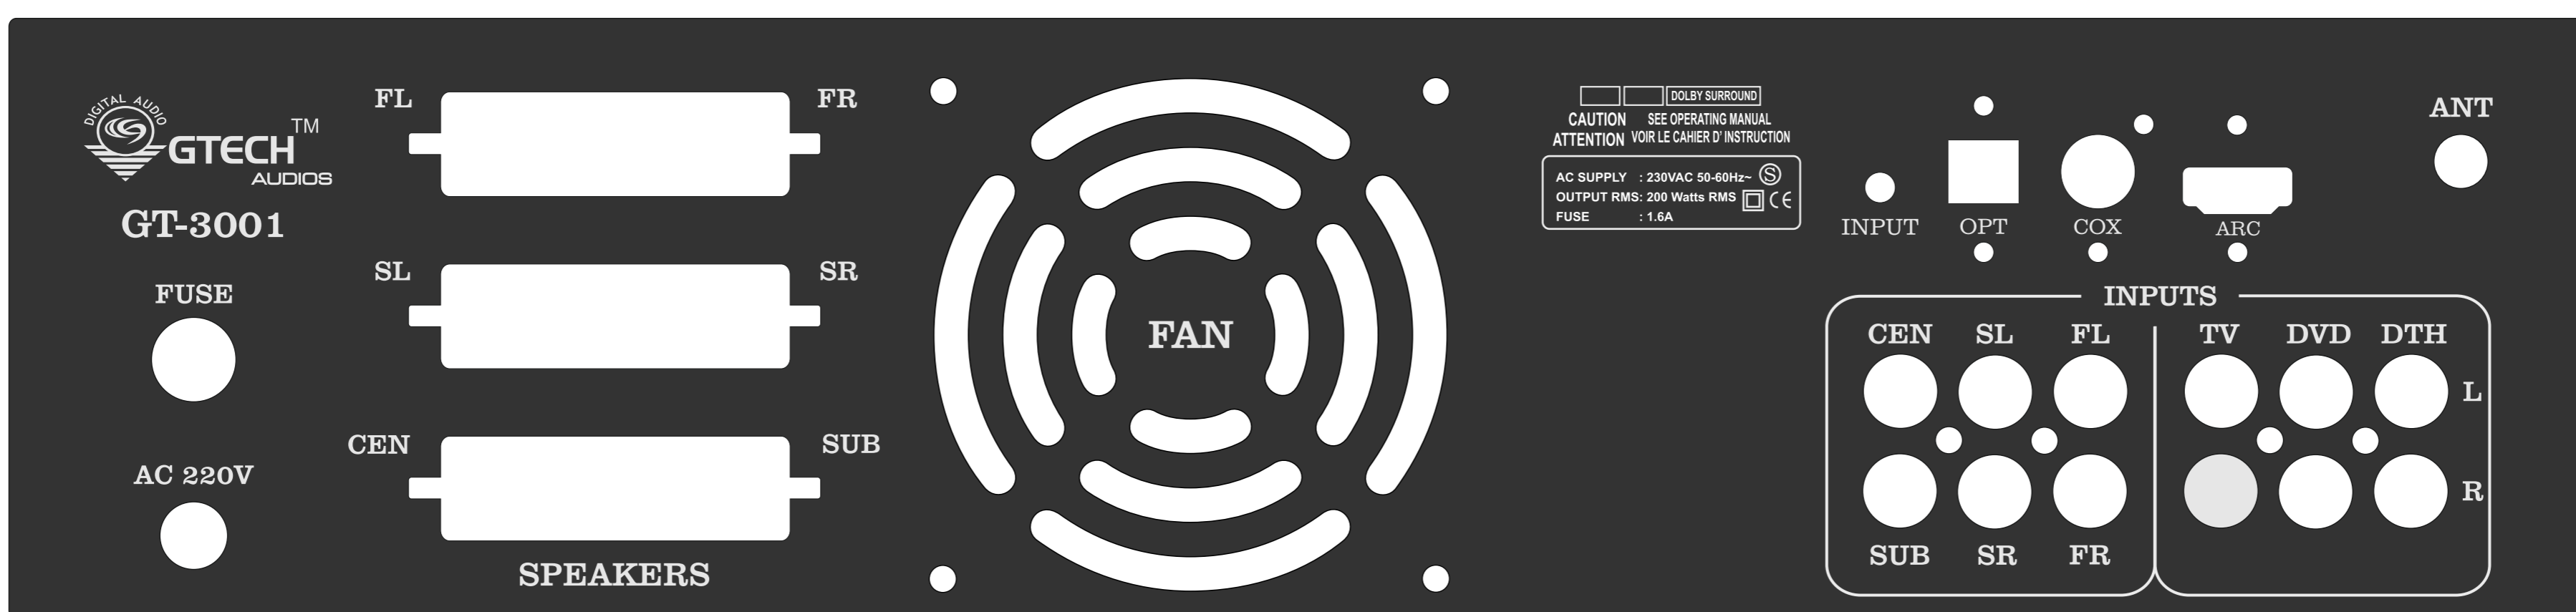

# GV PANEL DESIGNS SUITABLE FOR GT-3001 CHASSIS

[www.gtechaudios.com](http://www.gtechaudios.com)

## 5.1 TRAVELS CHASSIS

HIGHT 9CM(3.5")

WIDTH 38CM (15")

**GT-3001**