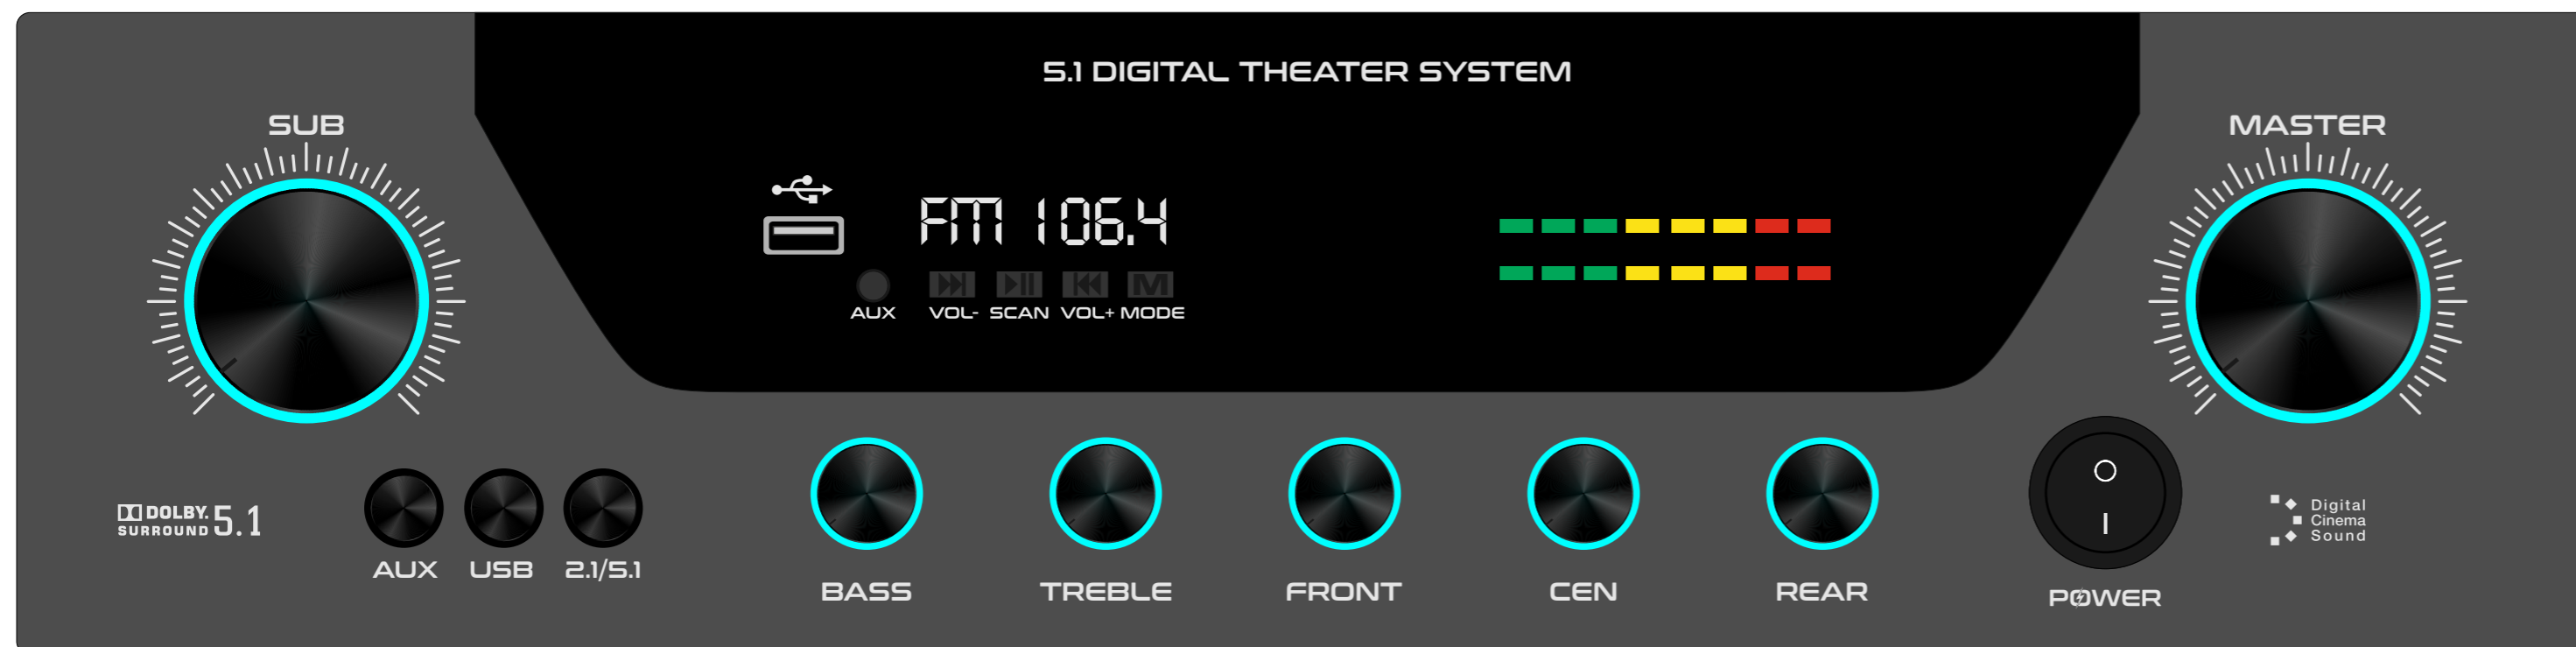

GV-321

MAT BLACK

DARK GREY

LIGHT GREY

WHITE

BROWN