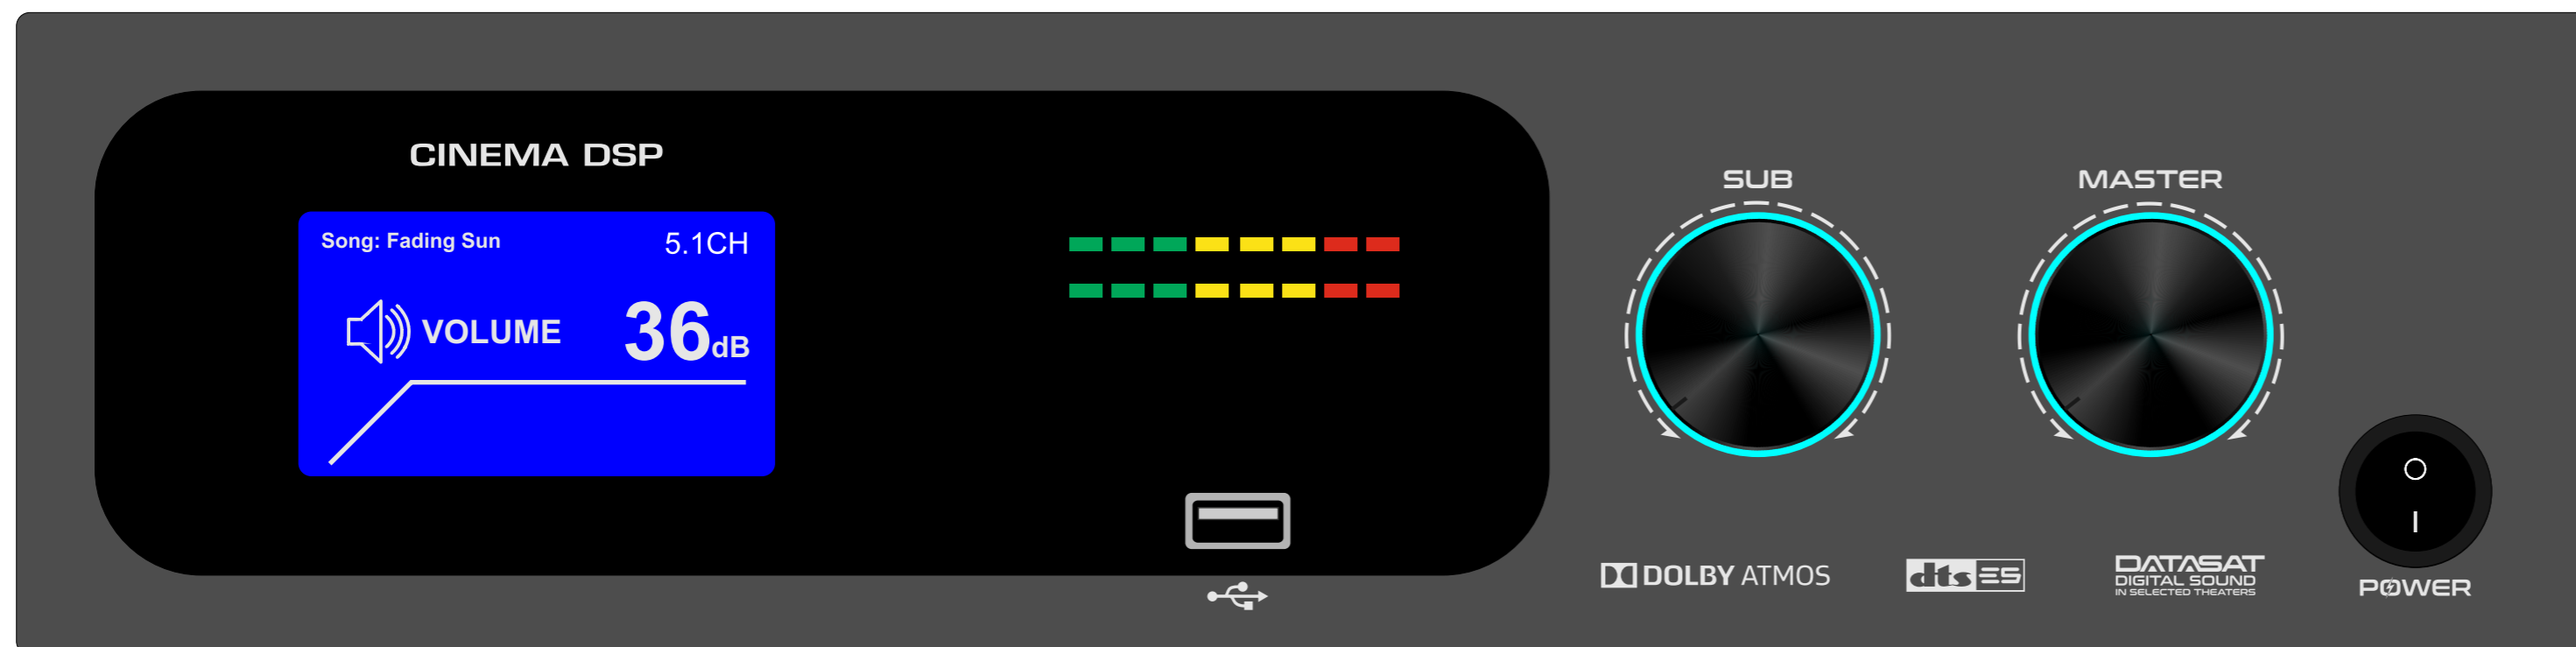

GV-306

MAT BLACK

DARK GREY

LIGHT GREY

WHITE

BROWN