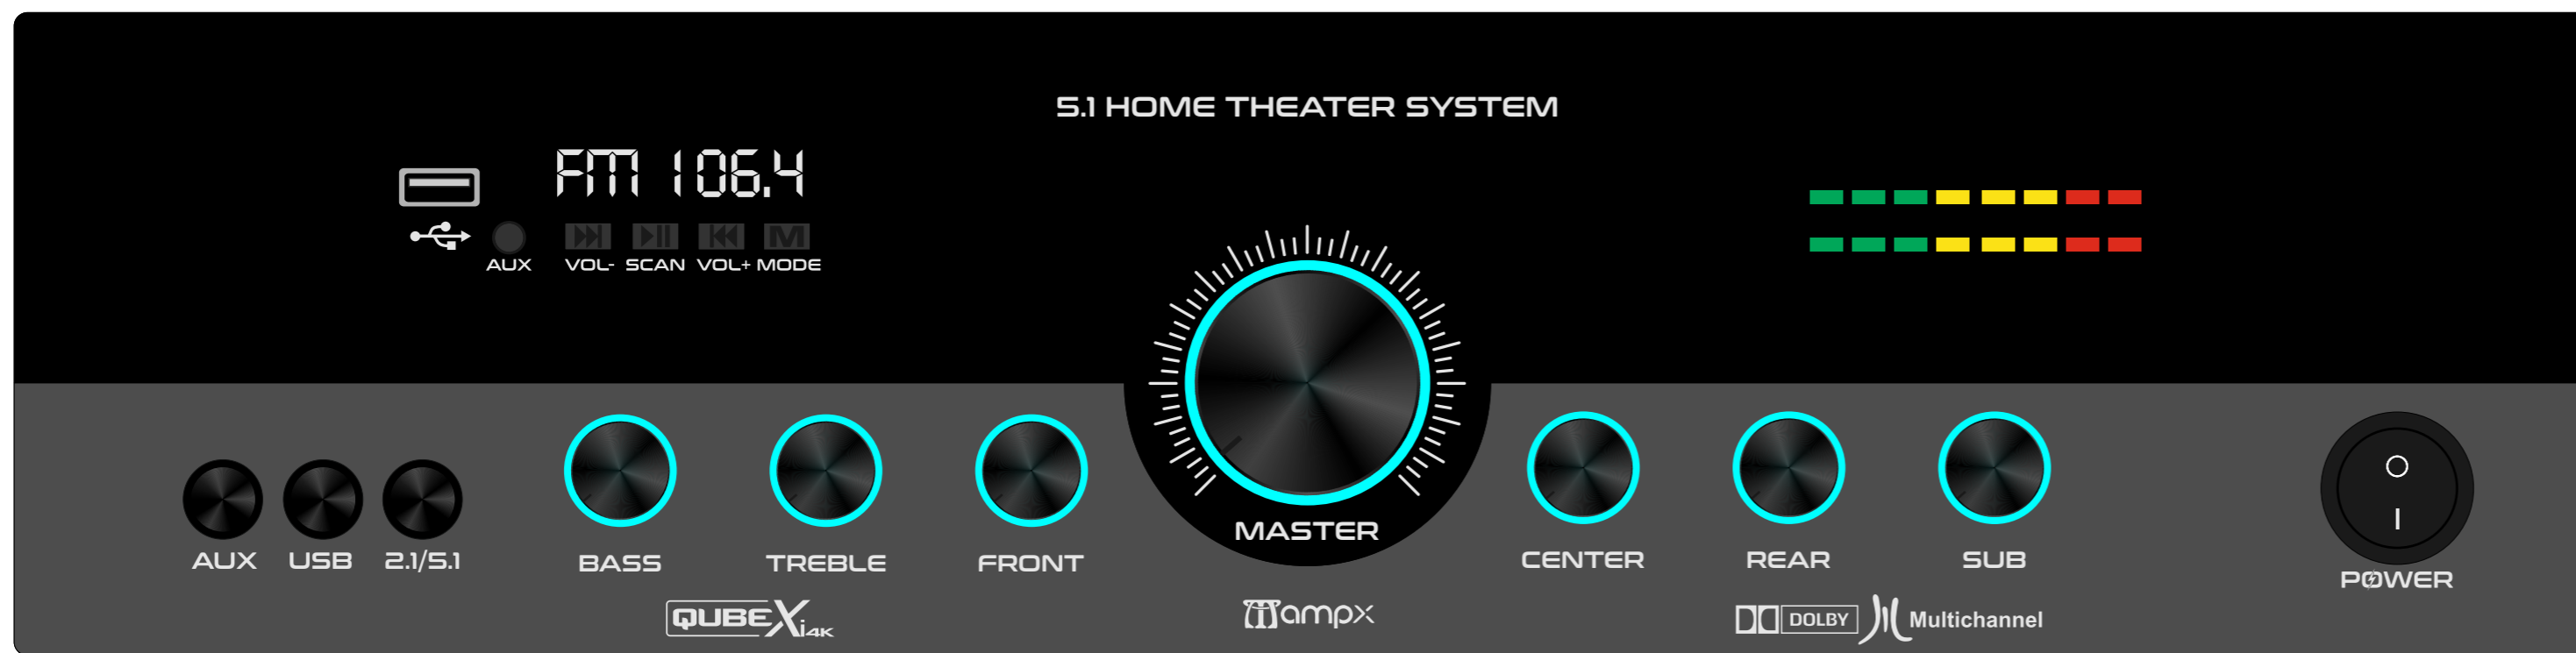

GV-330

MAT BLACK

DARK GREY

LIGHT GREY

WHITE

BROWN