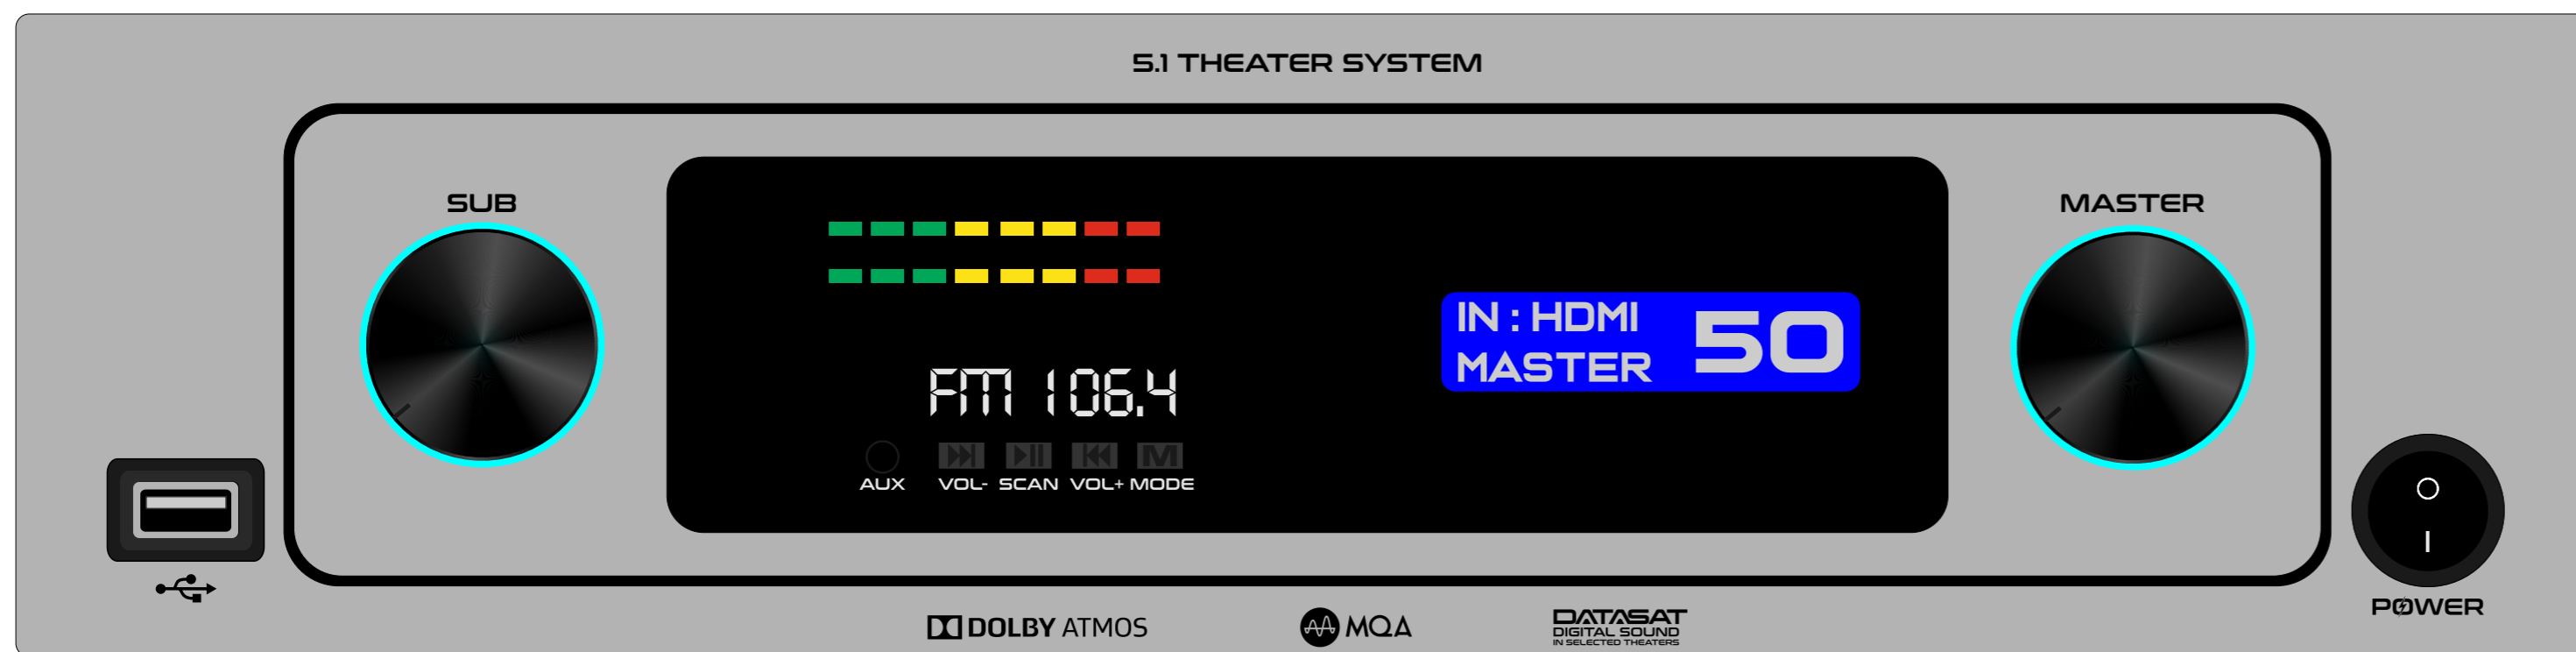

GV-304

MAT BLACK

DARK GREY

LIGHT GREY

WHITE

BROWN