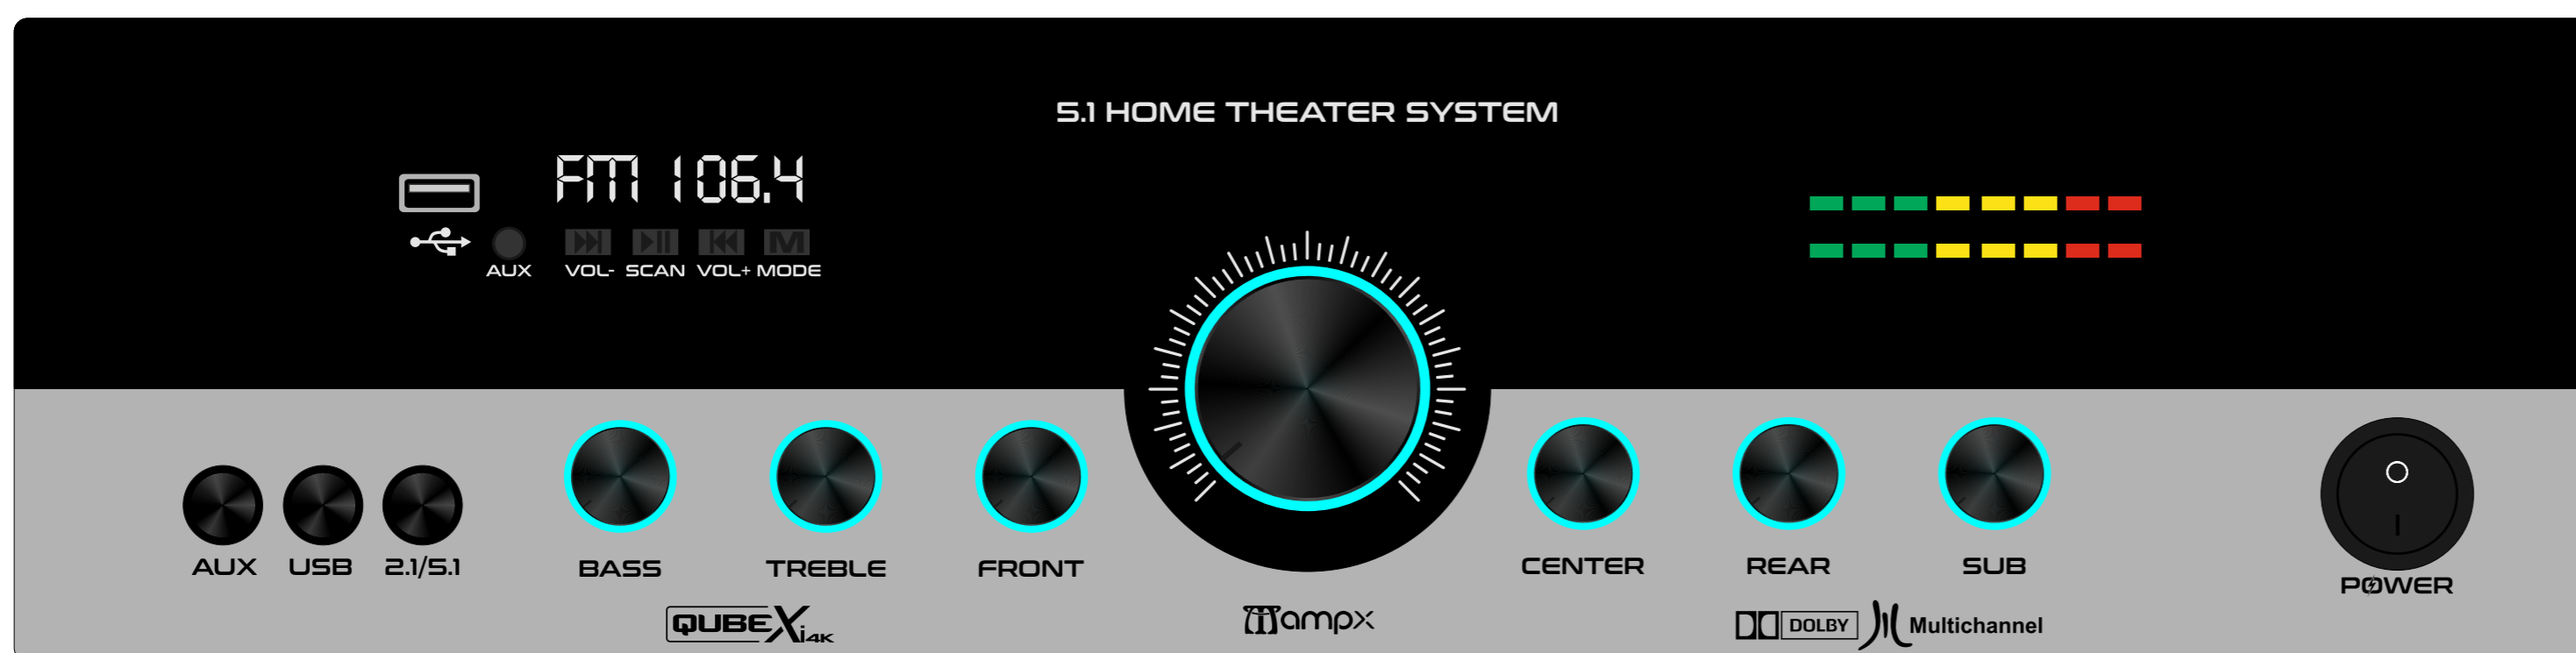

GV-330

MAT BLACK

DARK GREY

LIGHT GREY

WHITE

BROWN