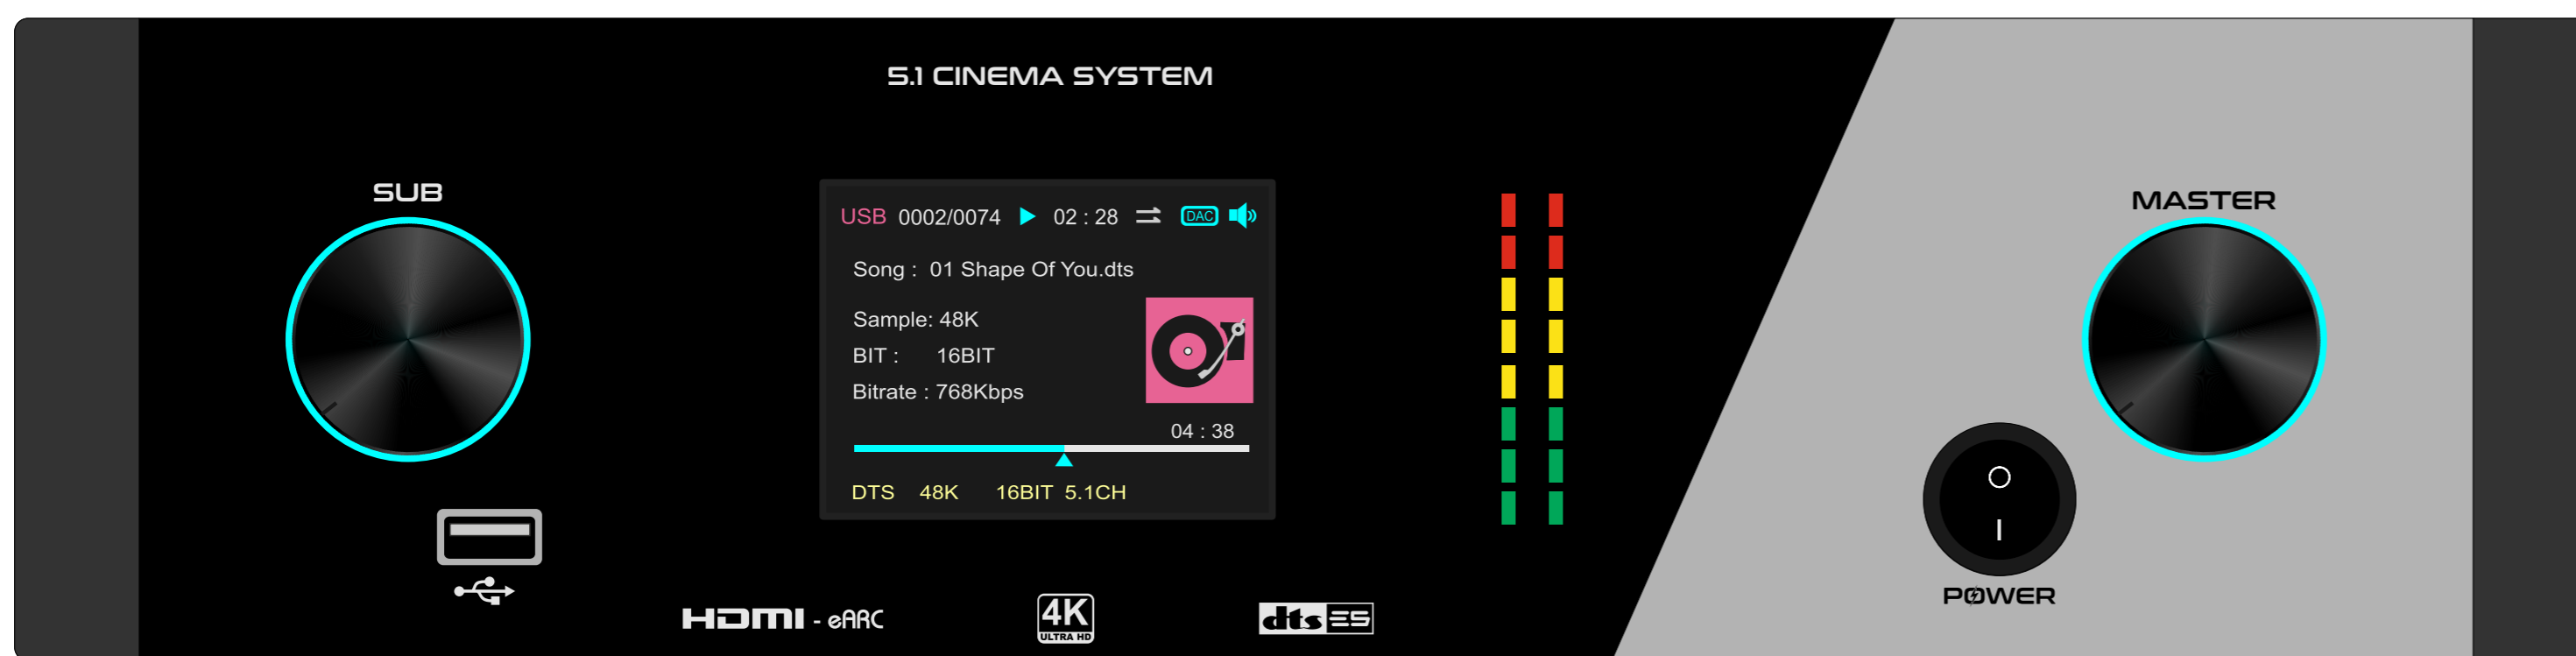

GV-305

MAT BLACK

DARK GREY

LIGHT GREY

WHITE

BROWN