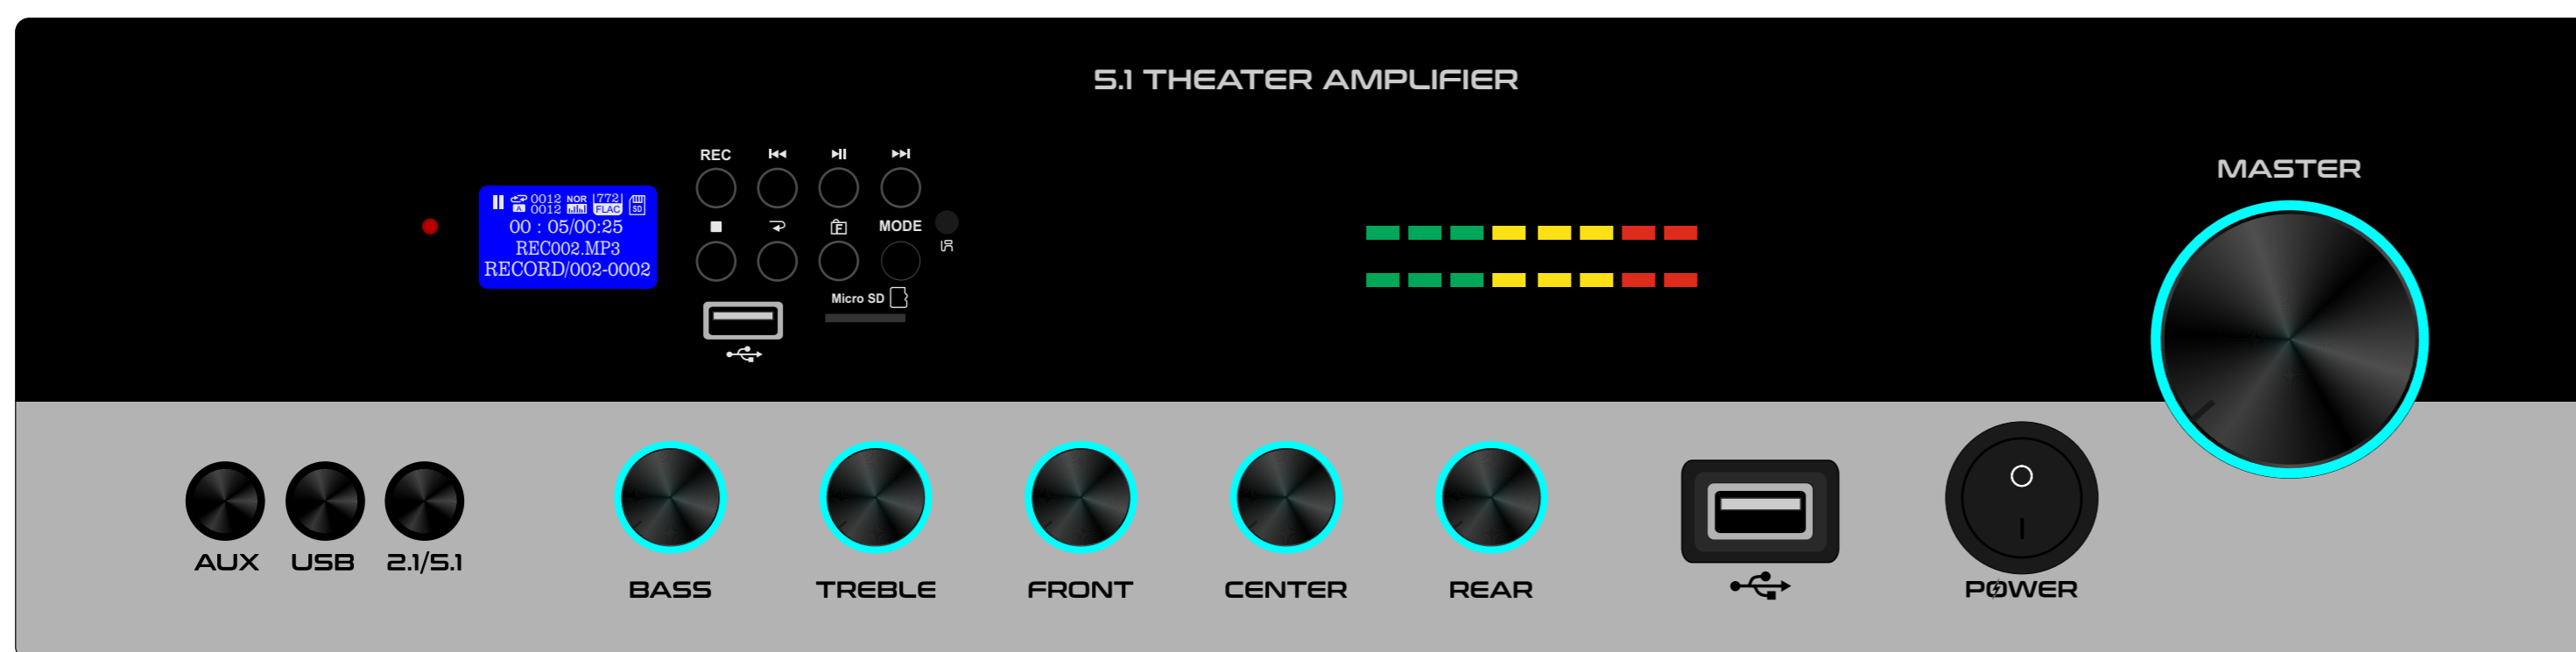

GV-335

MAT BLACK

DARK GREY

LIGHT GREY

WHITE

BROWN