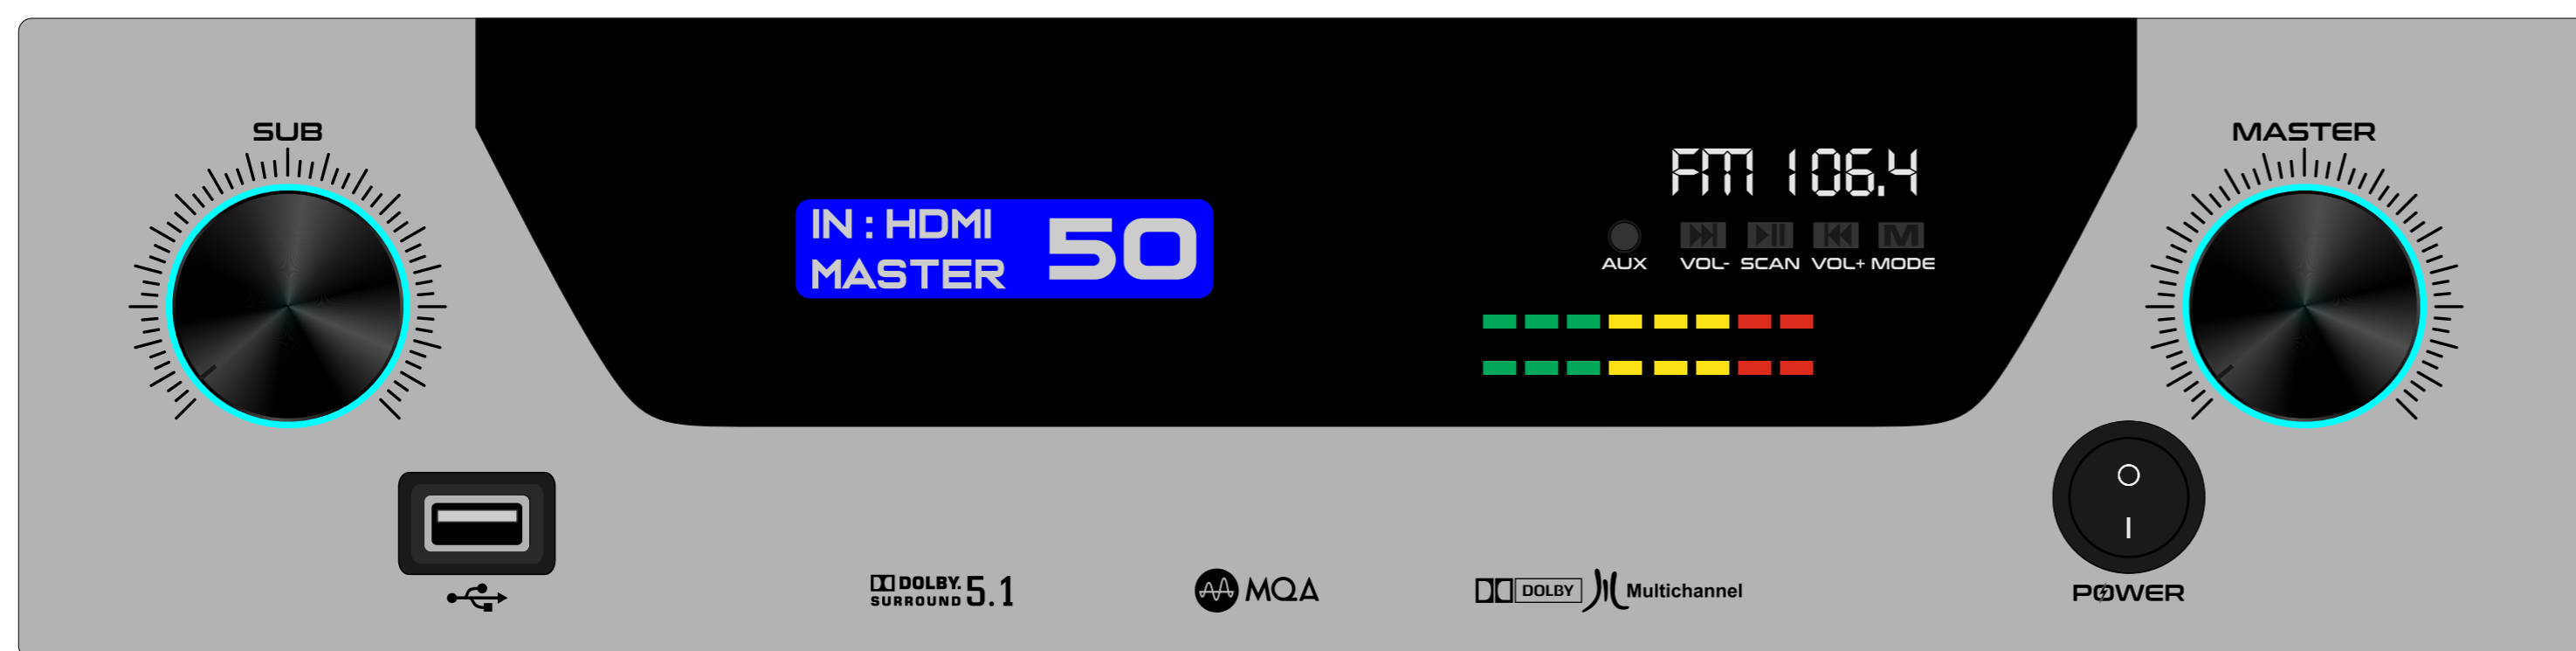

GV-309

MAT BLACK

DARK GREY

LIGHT GREY

WHITE

BROWN