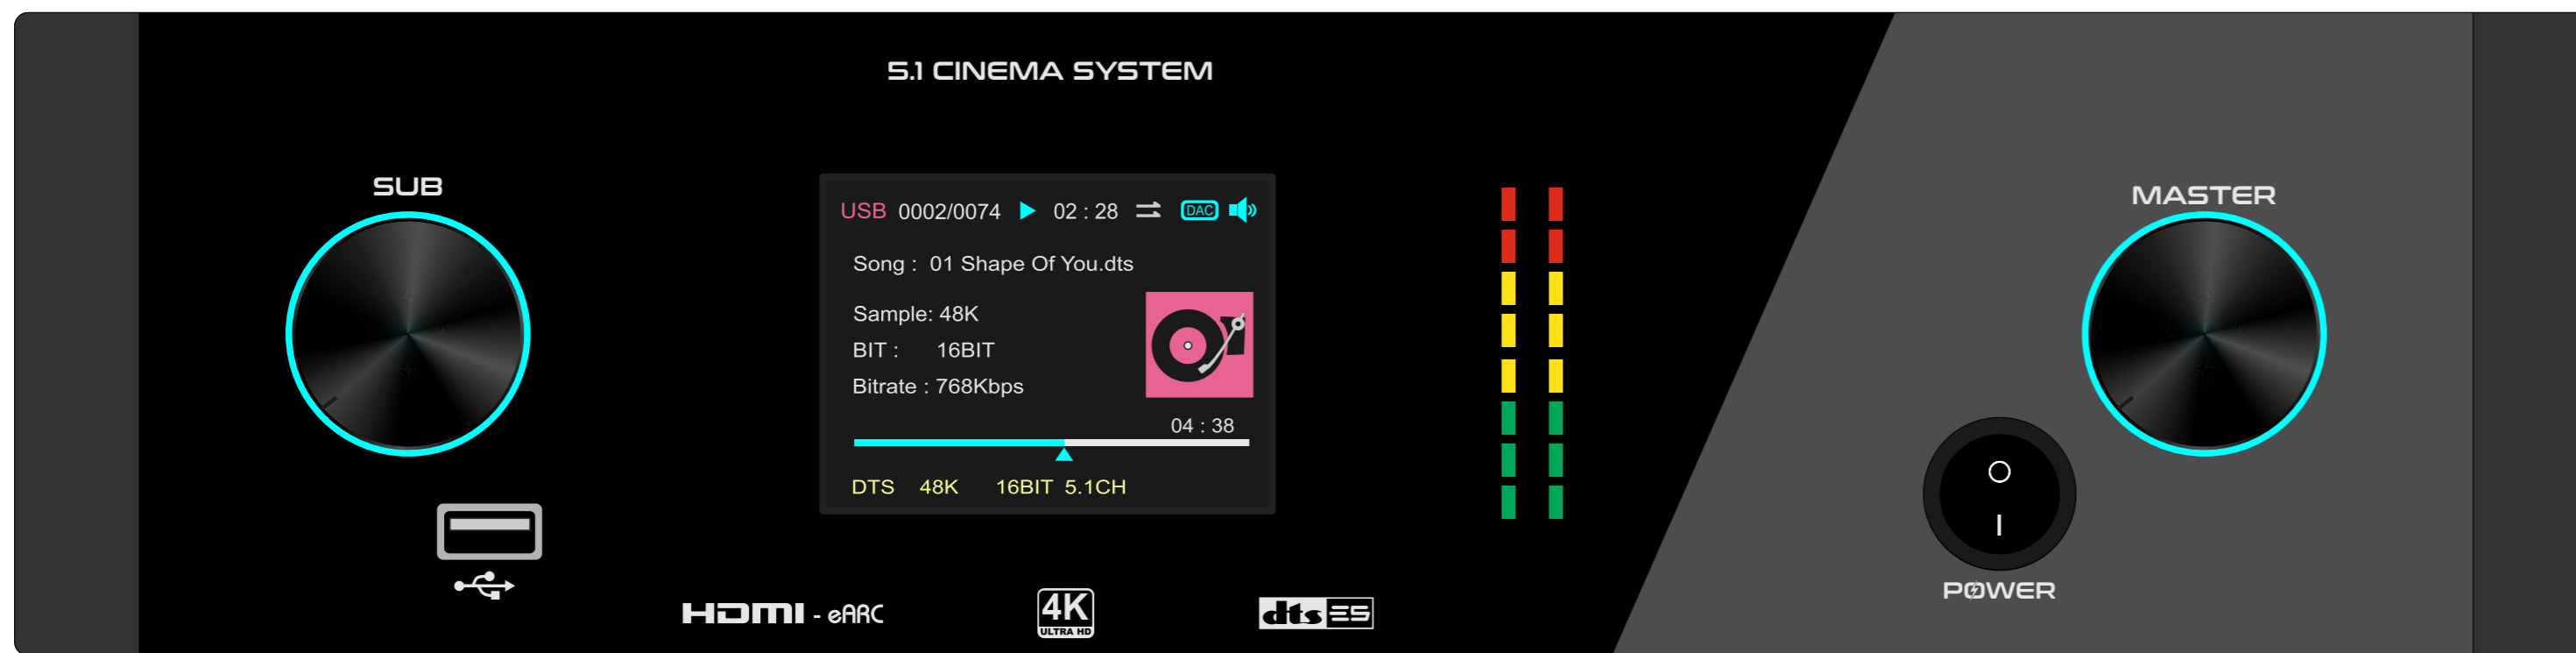

GV-305

MAT BLACK

DARK GREY

LIGHT GREY

WHITE

BROWN