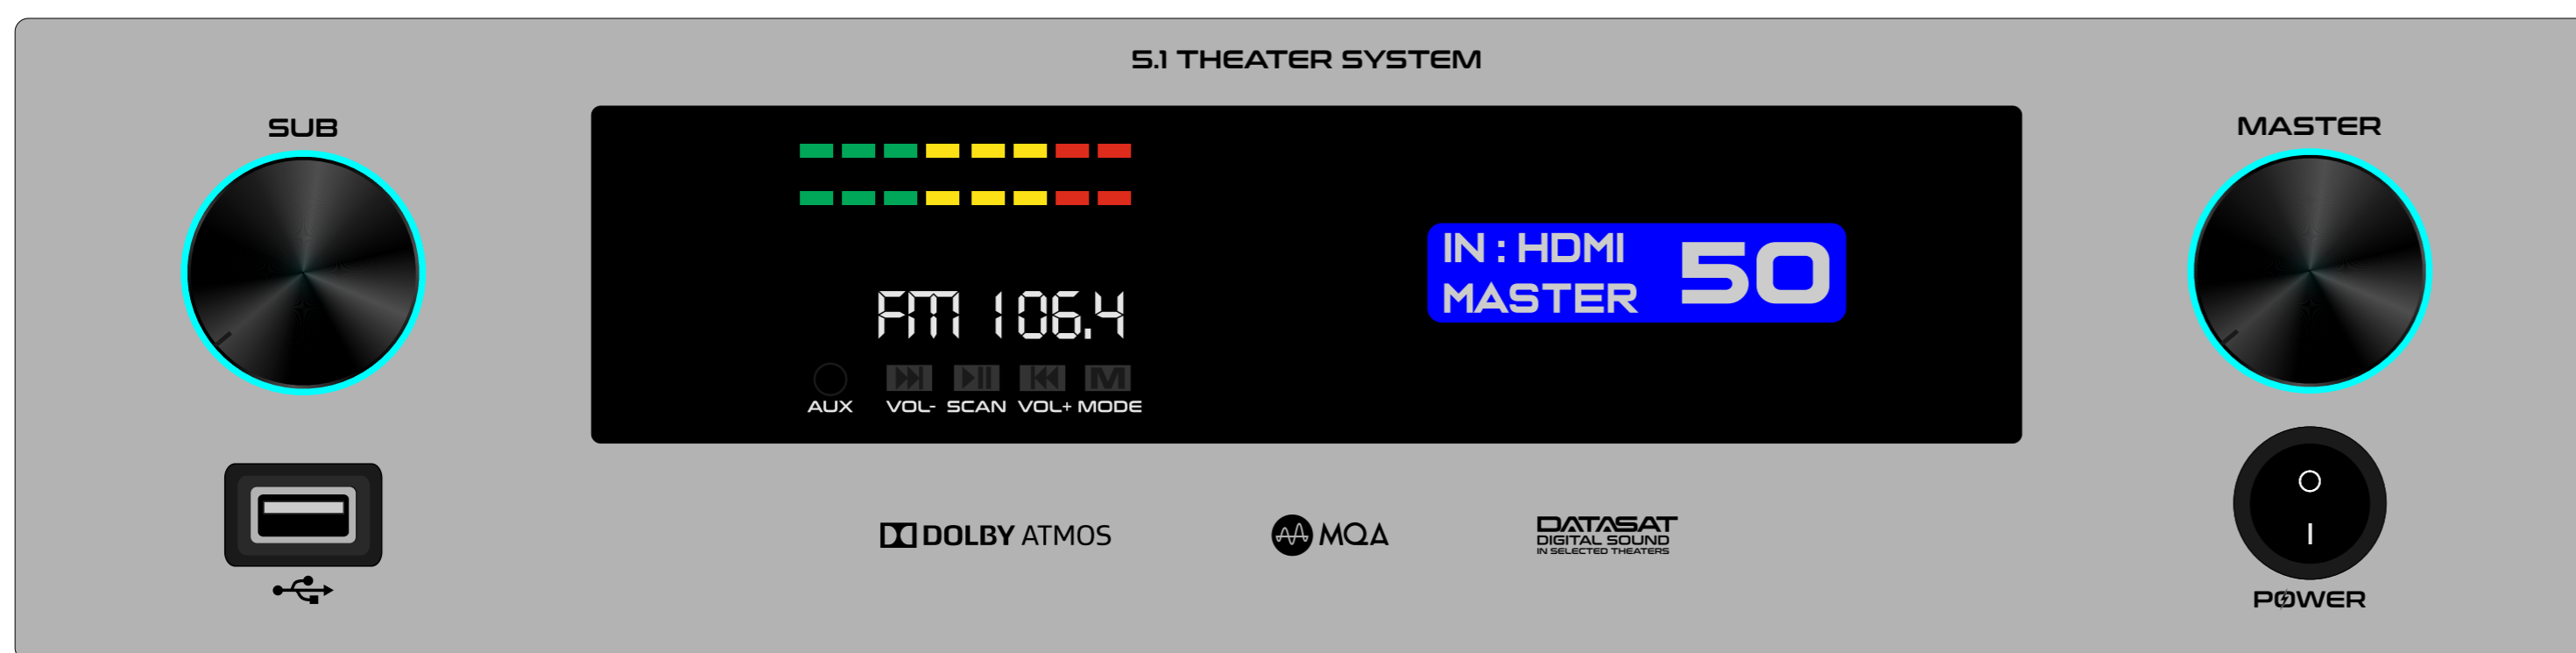

GV-303

MAT BLACK

DARK GREY

LIGHT GREY

WHITE

BROWN