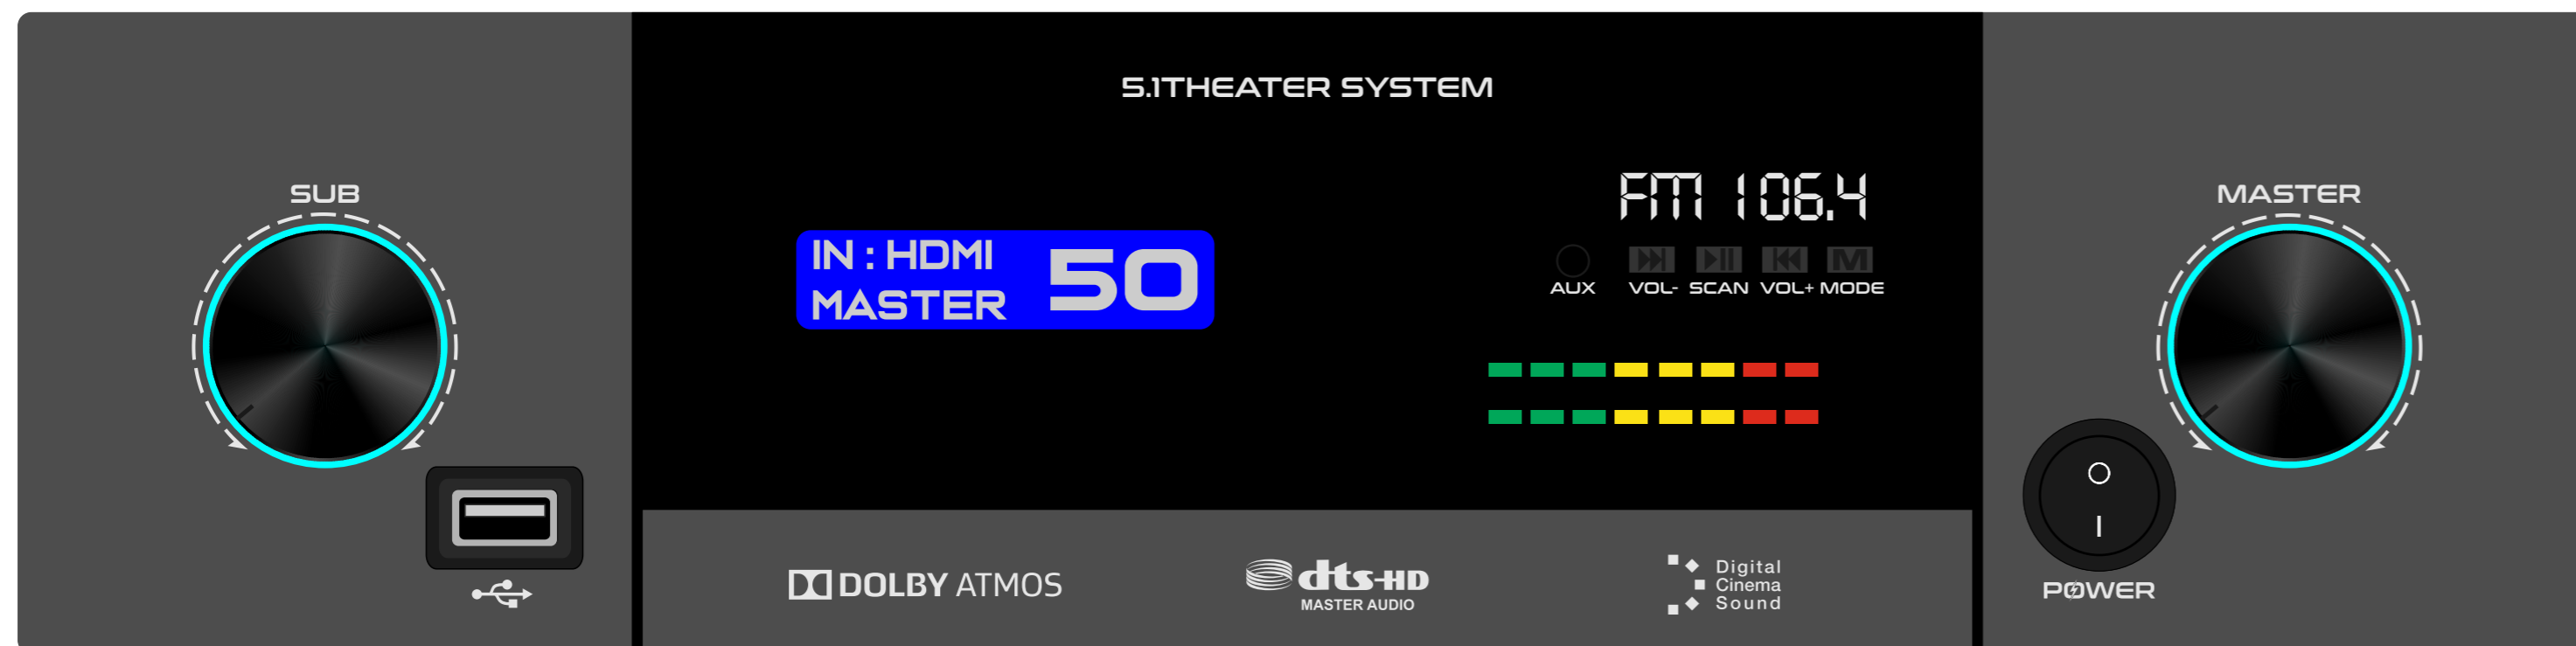

GV-307

MAT BLACK

DARK GREY

LIGHT GREY

WHITE

BROWN