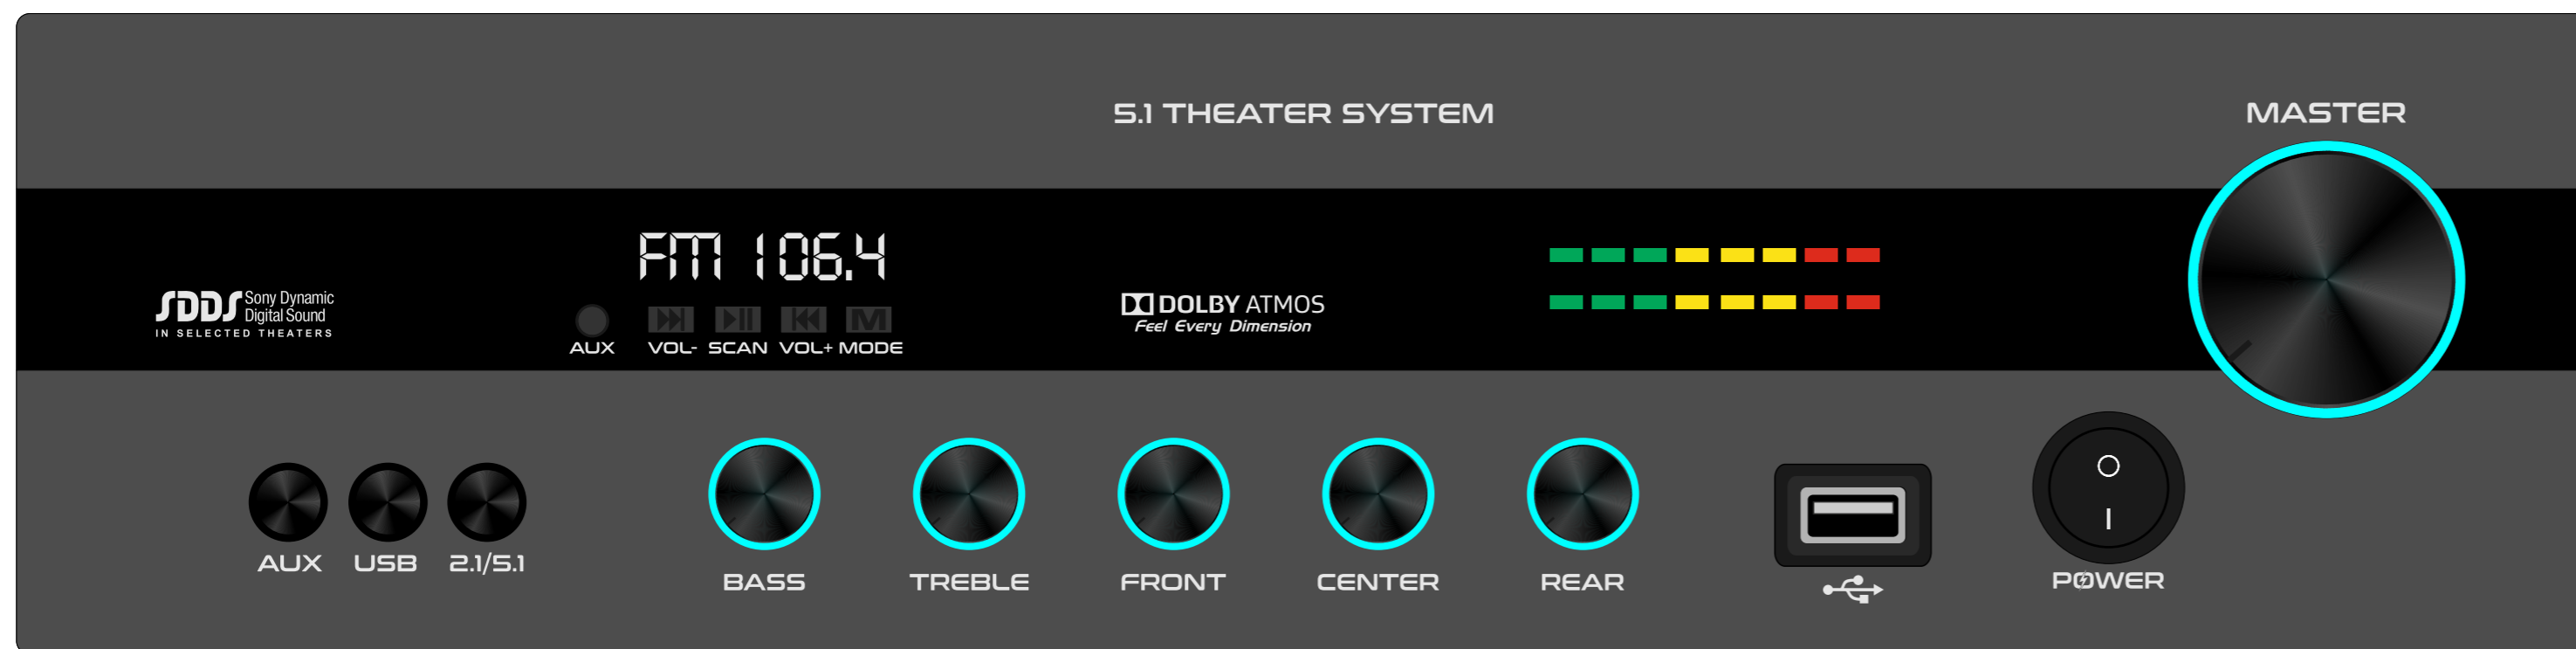

GV-334

MAT BLACK

DARK GREY

LIGHT GREY

WHITE

BROWN