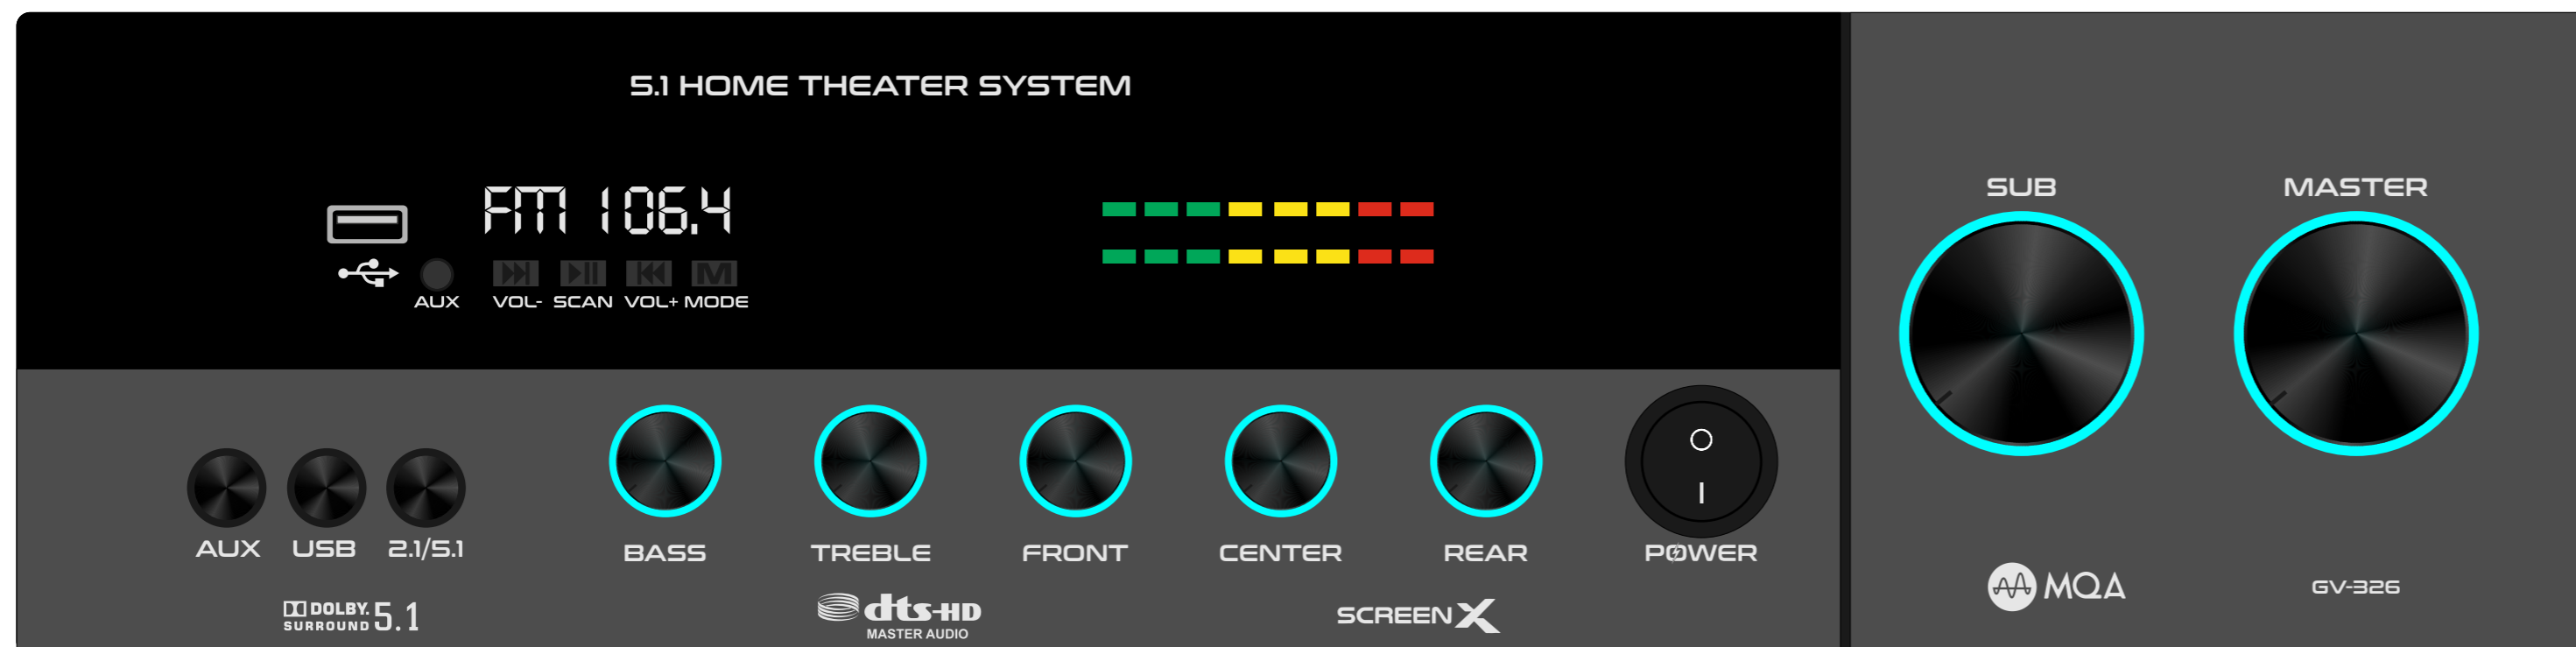

GV-328

MAT BLACK

DARK GREY

LIGHT GREY

WHITE

BROWN