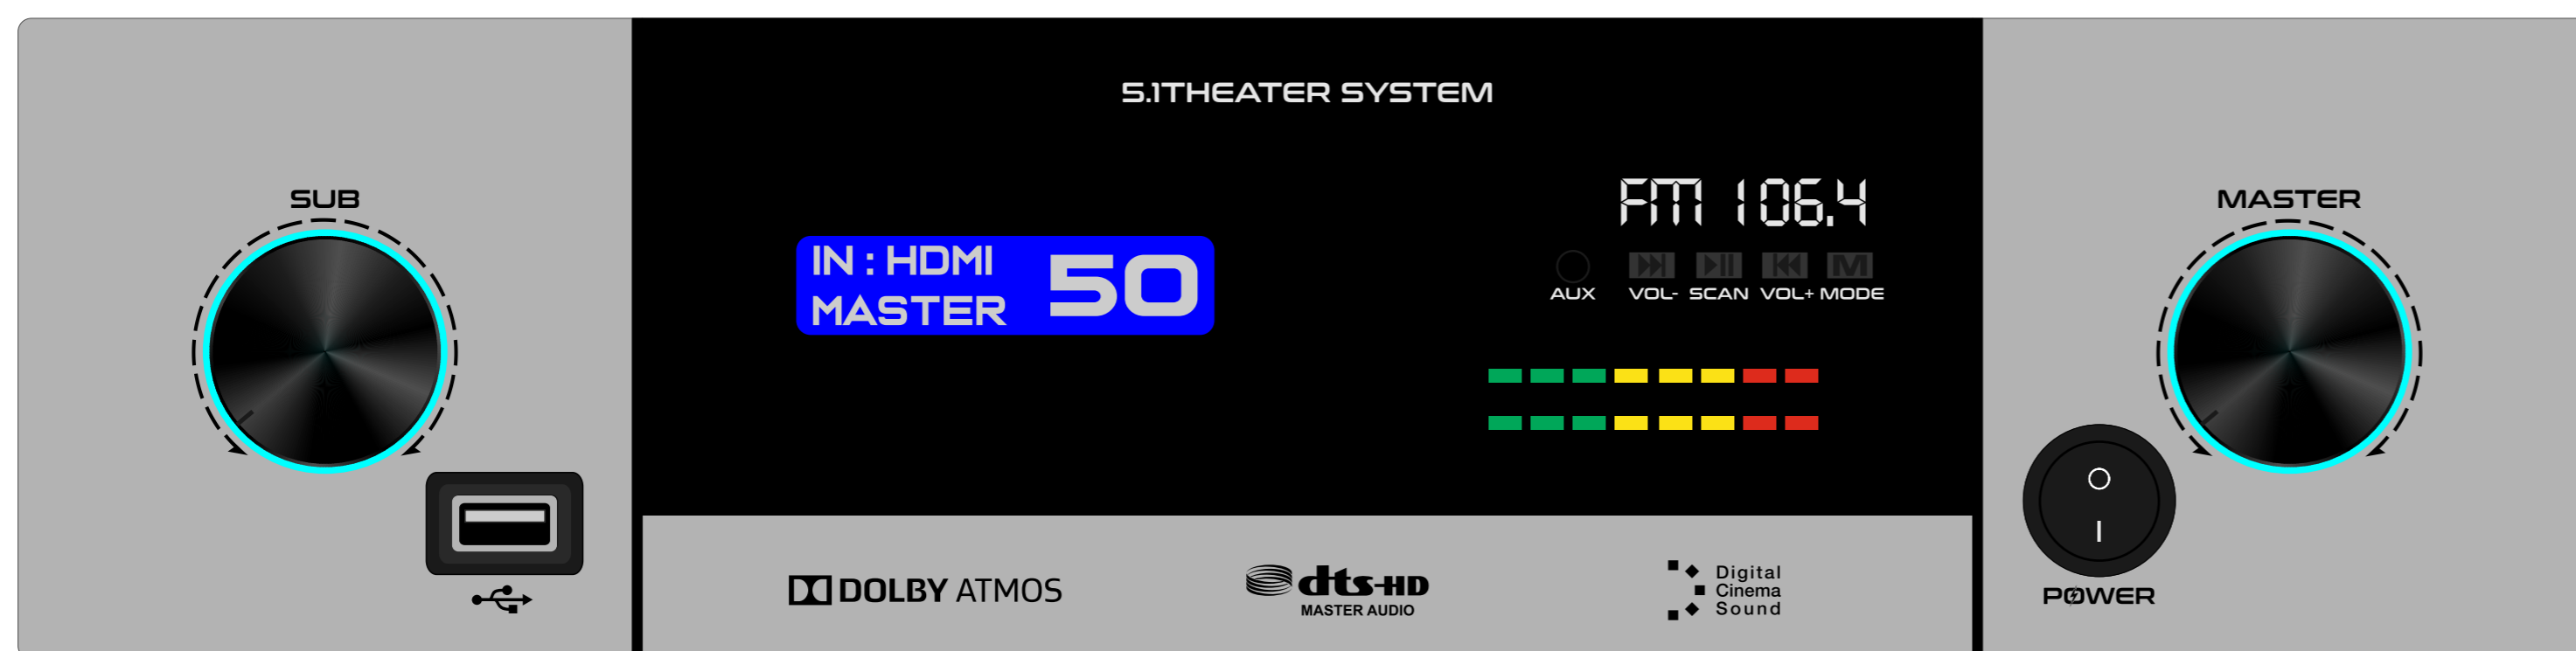

GV-307

MAT BLACK

DARK GREY

LIGHT GREY

WHITE

BROWN