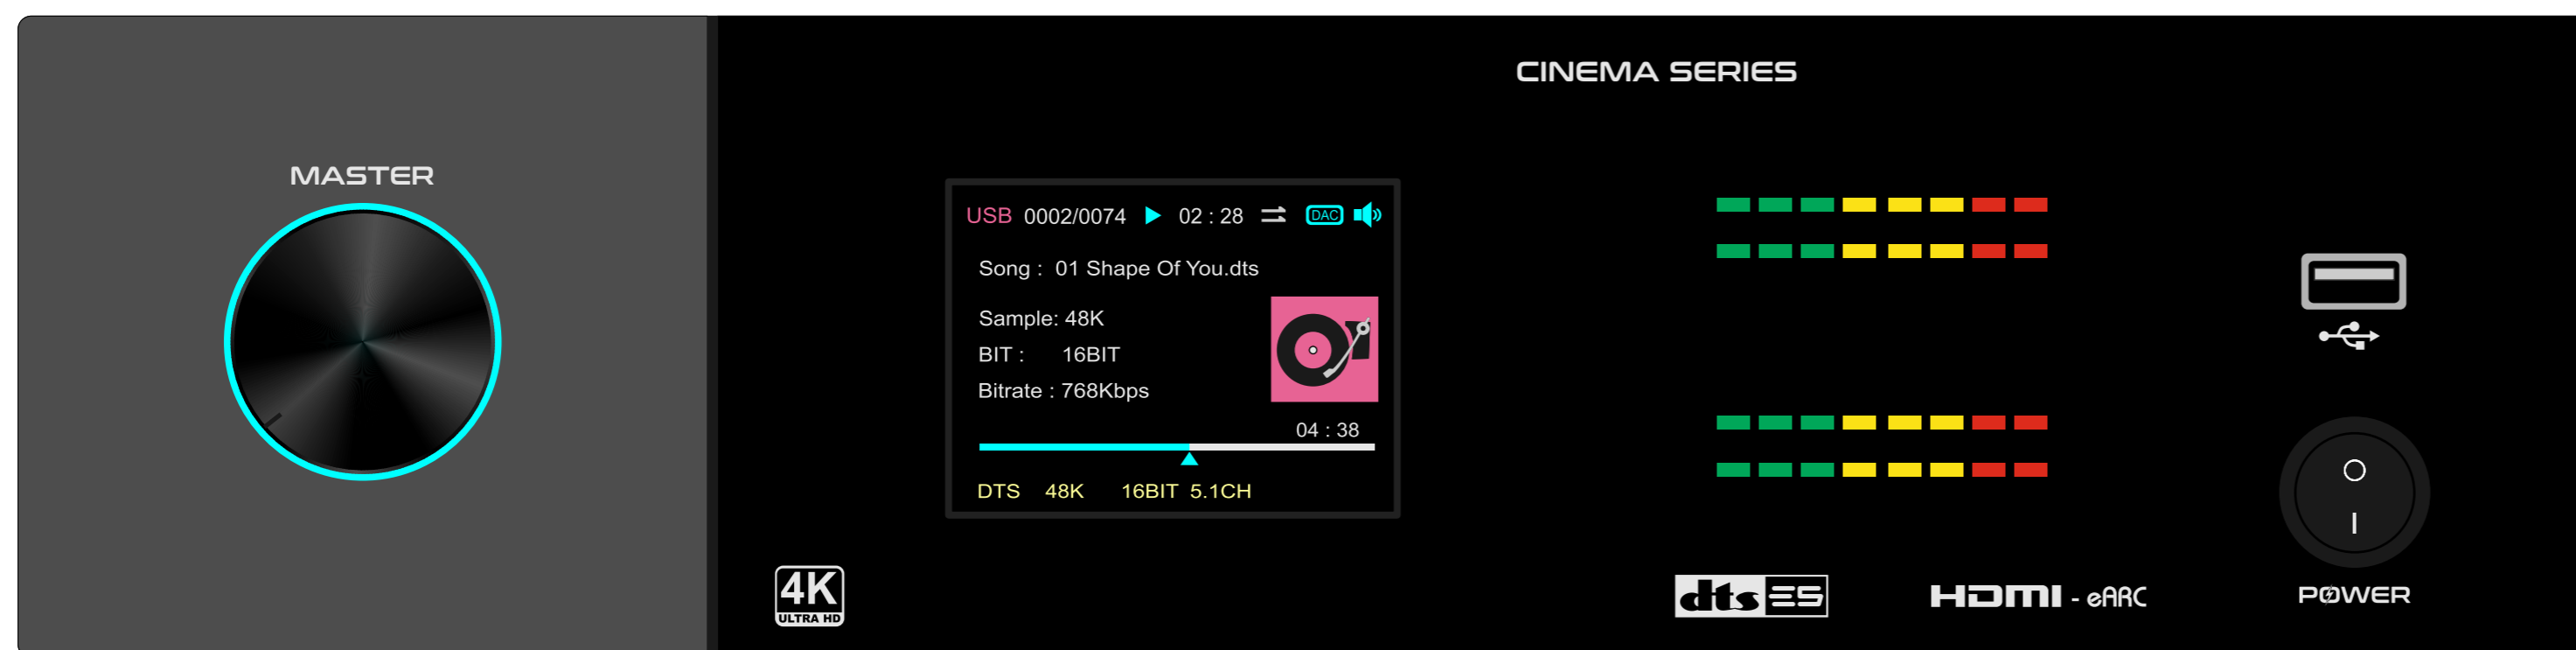

GV-311

MAT BLACK

DARK GREY

LIGHT GREY

WHITE

BROWN