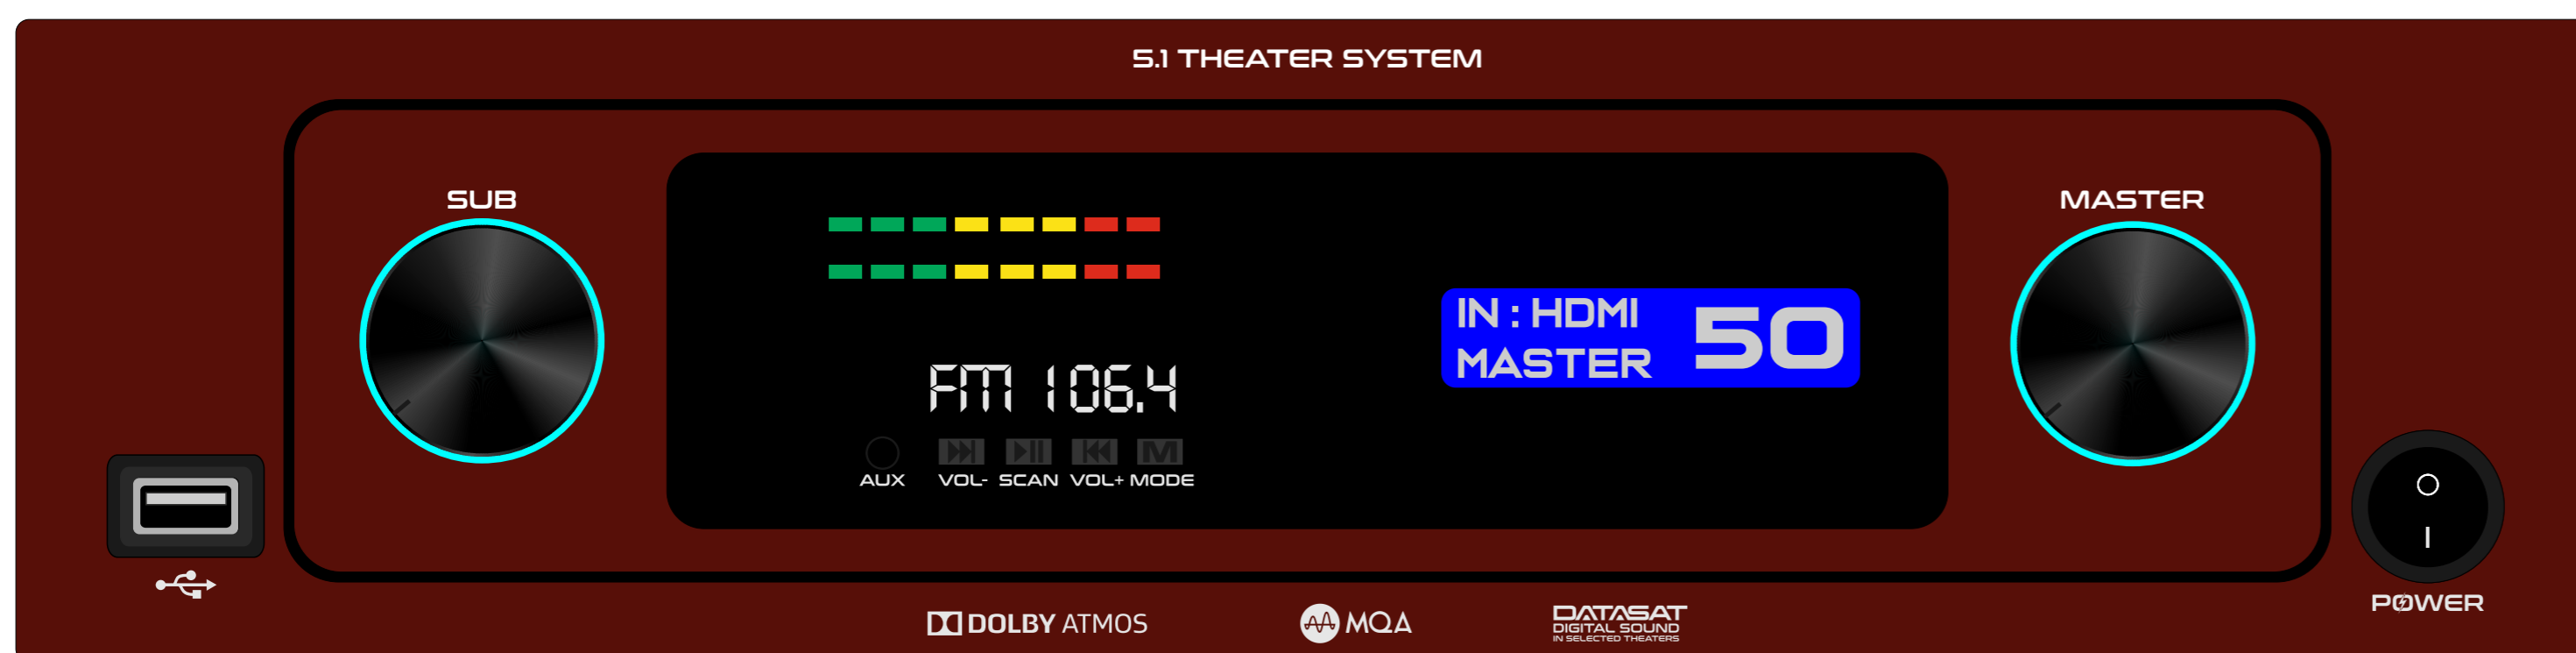

GV-304

MAT BLACK

DARK GREY

LIGHT GREY

WHITE

BROWN