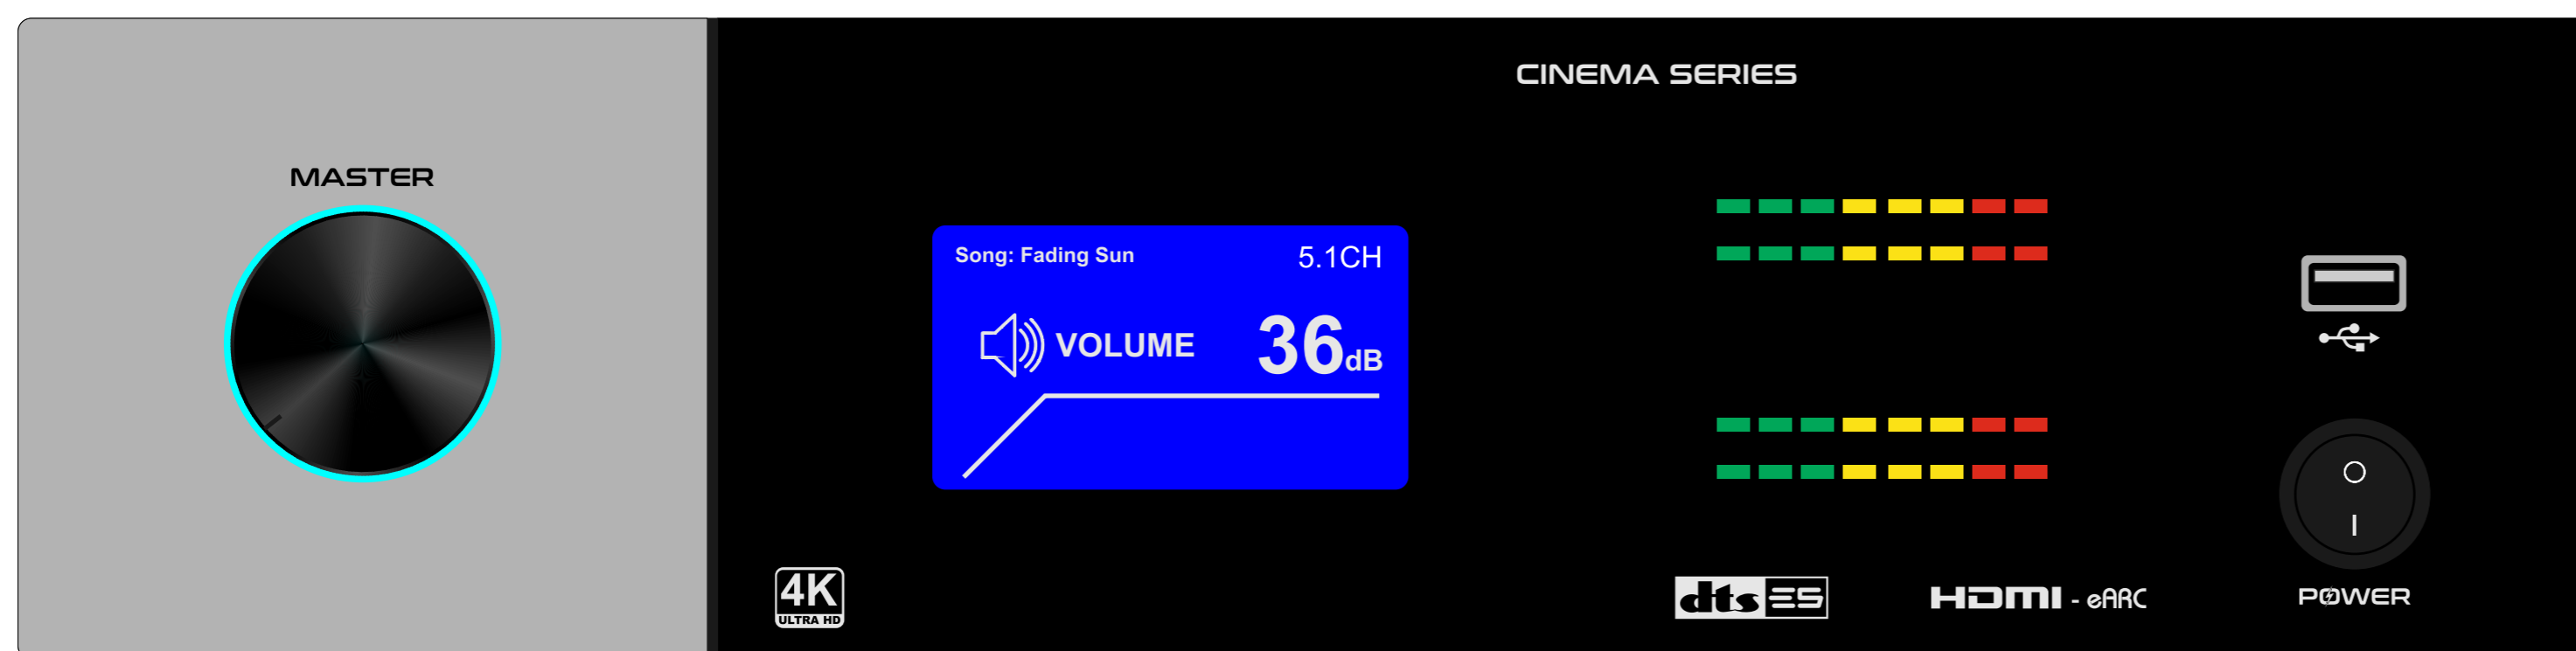

GV-312

MAT BLACK

DARK GREY

LIGHT GREY

WHITE

BROWN