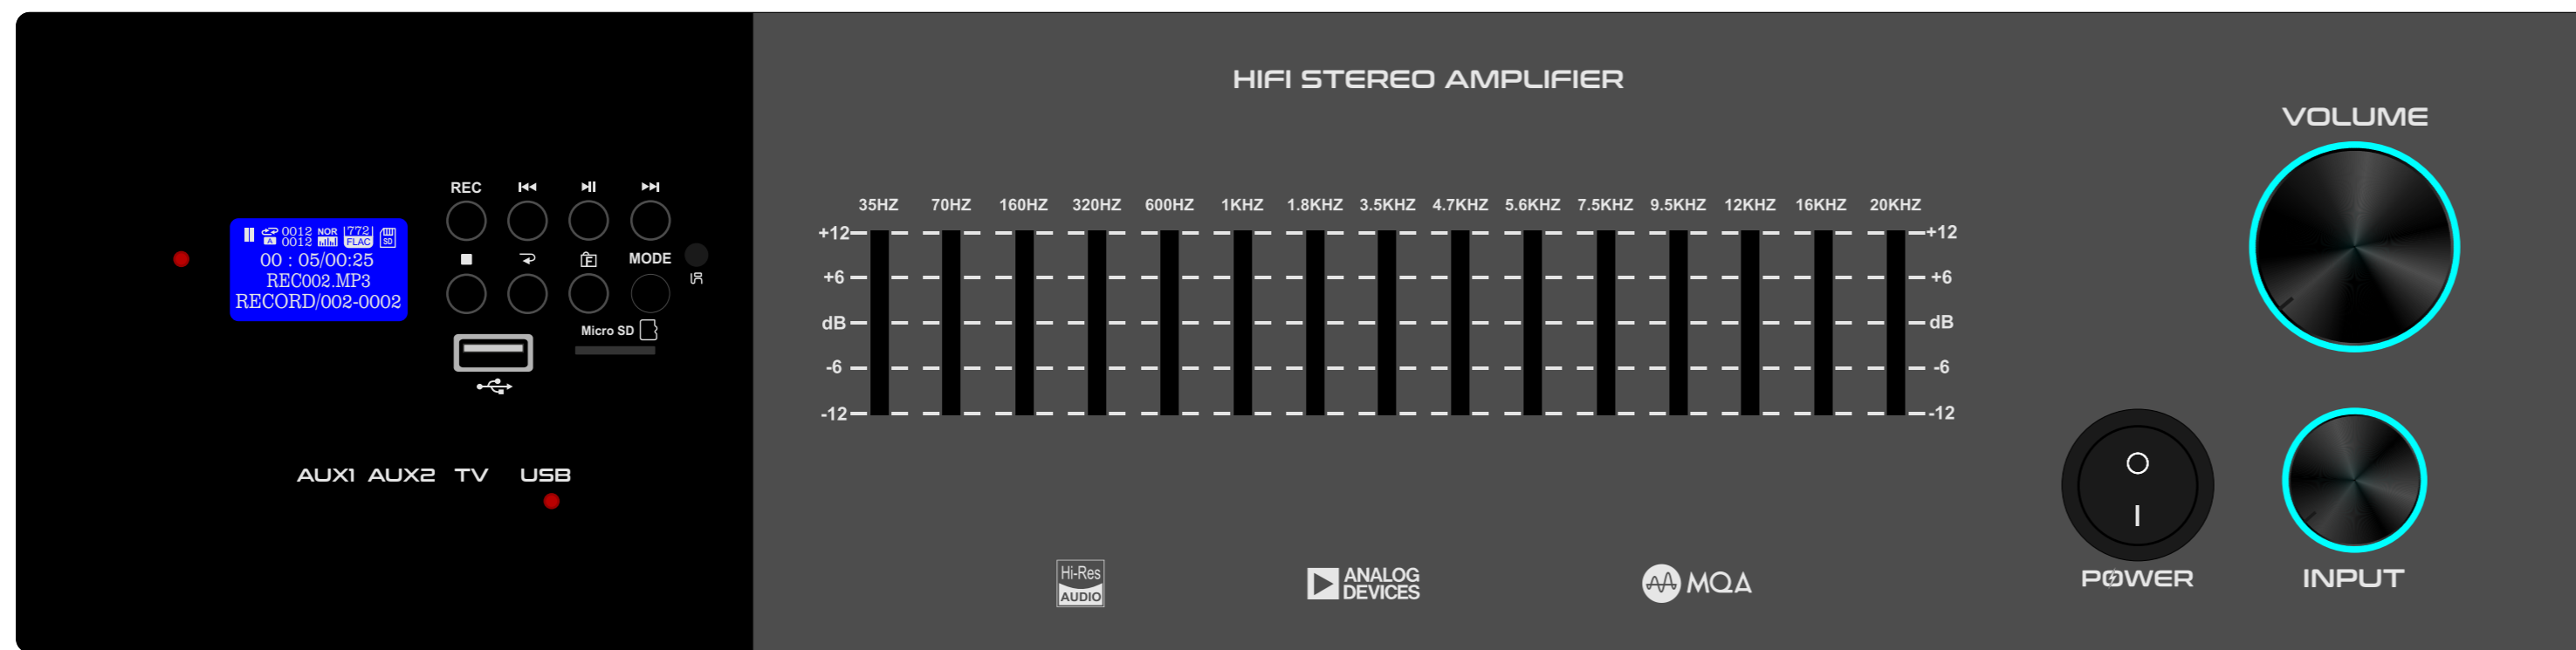

GV-333

MAT BLACK

DARK GREY

LIGHT GREY

WHITE

BROWN