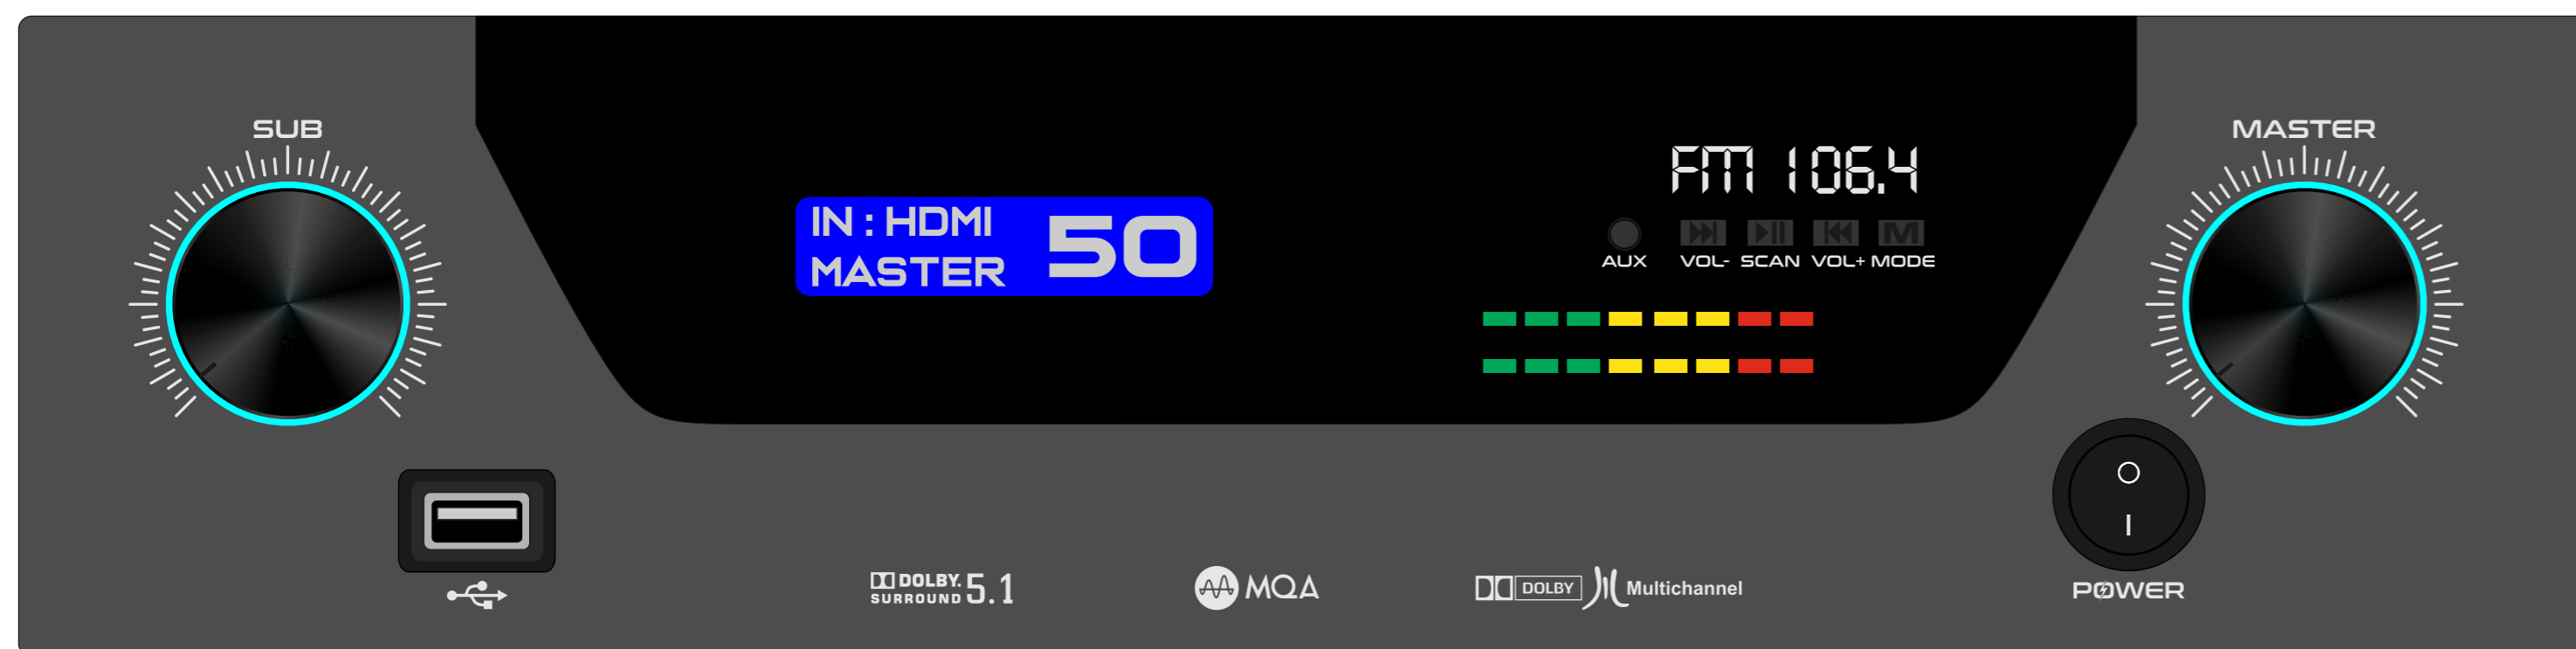

GV-309

MAT BLACK

DARK GREY

LIGHT GREY

WHITE

BROWN