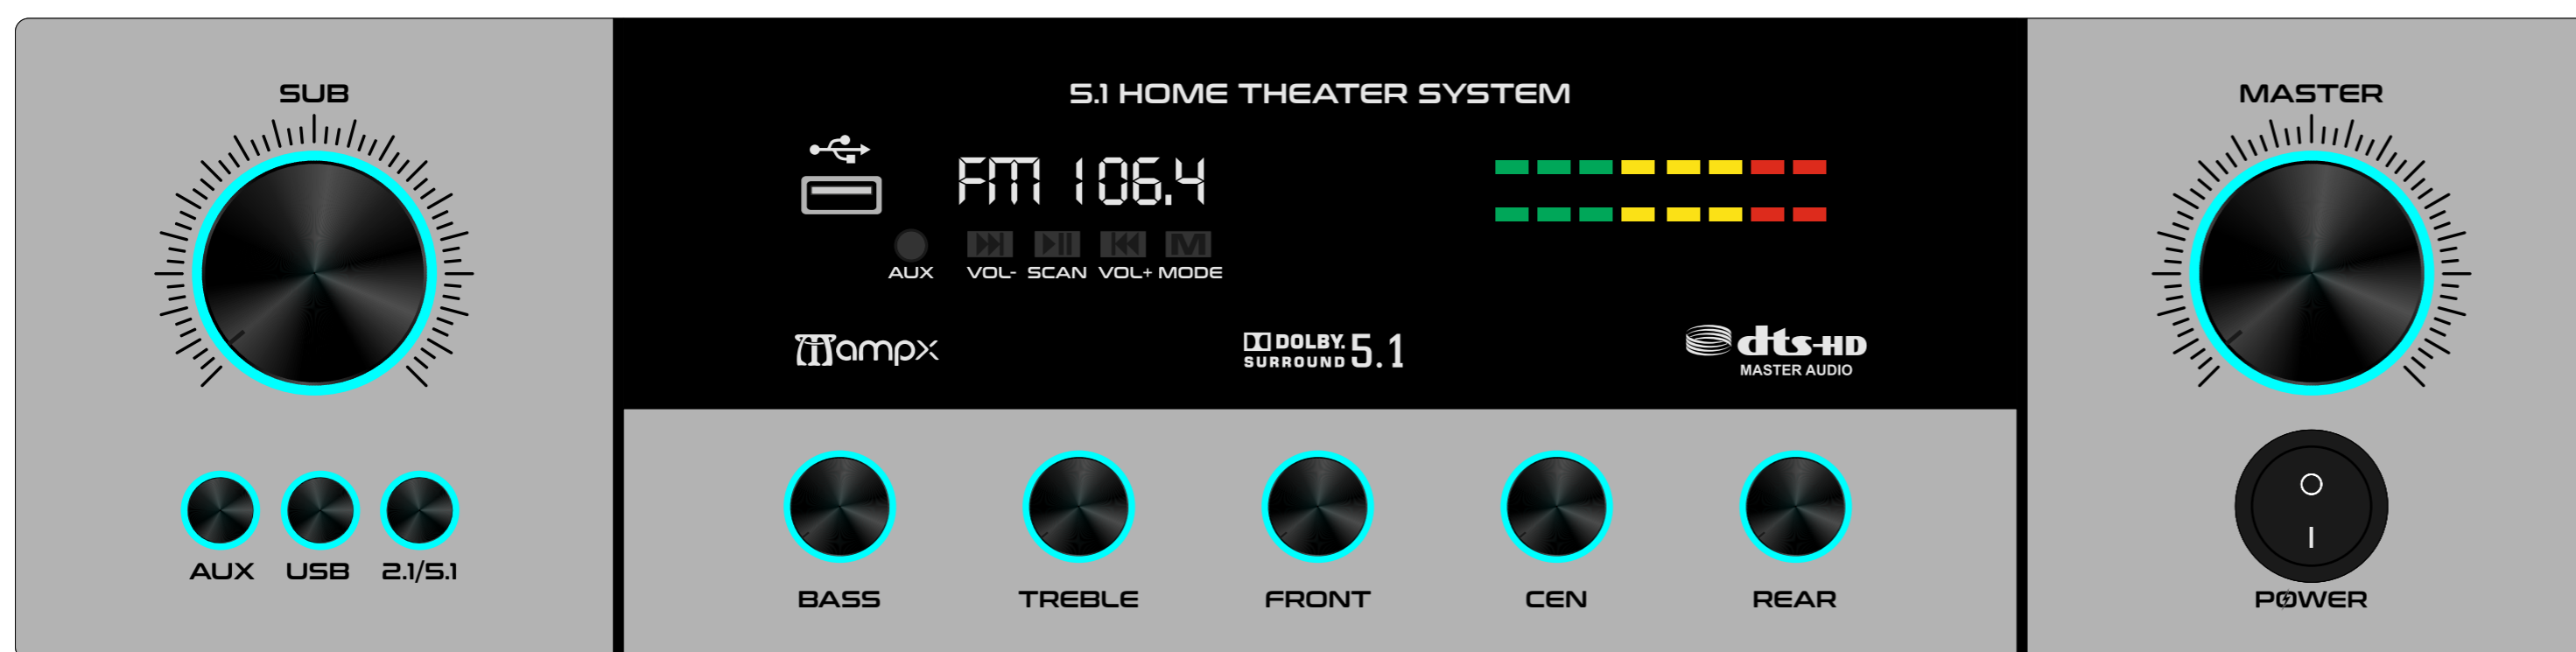

GV-324

MAT BLACK

DARK GREY

LIGHT GREY

WHITE

BROWN