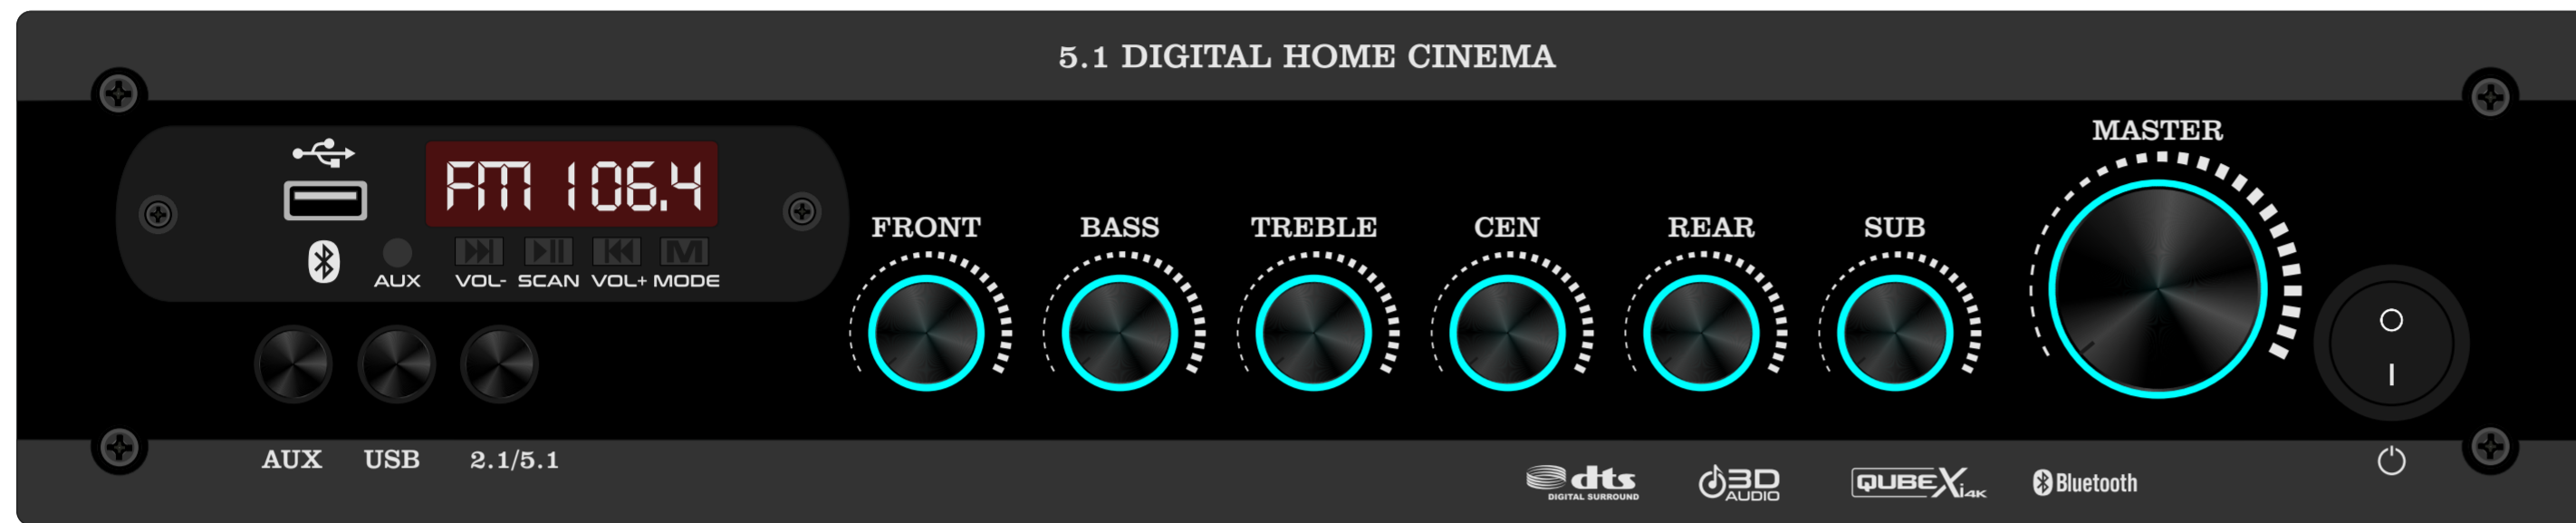

MAT MAT & BLACK