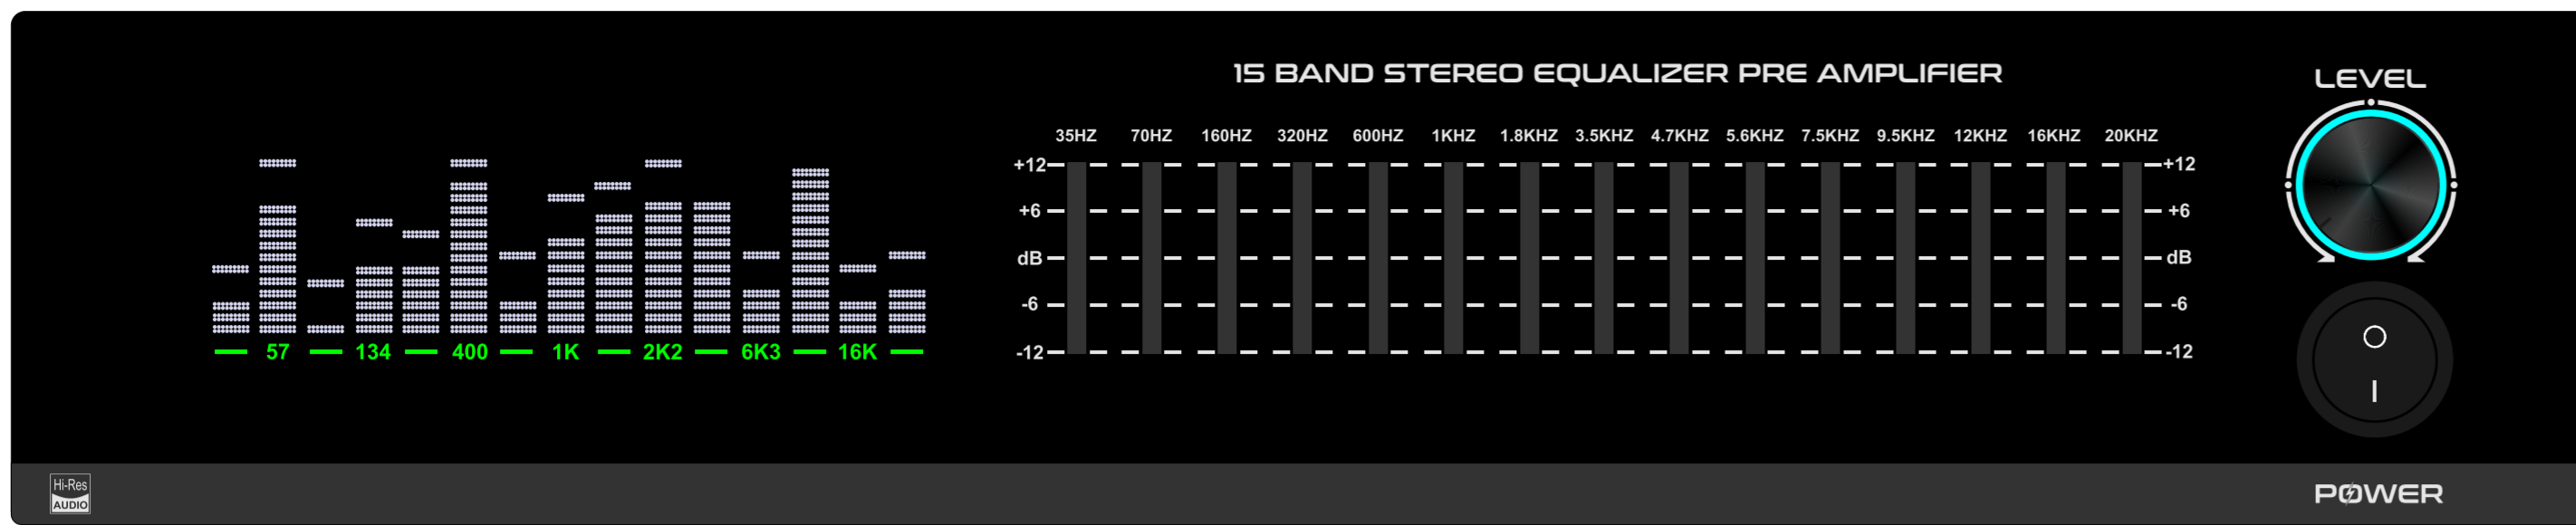

GJ-14

MAT BLACK