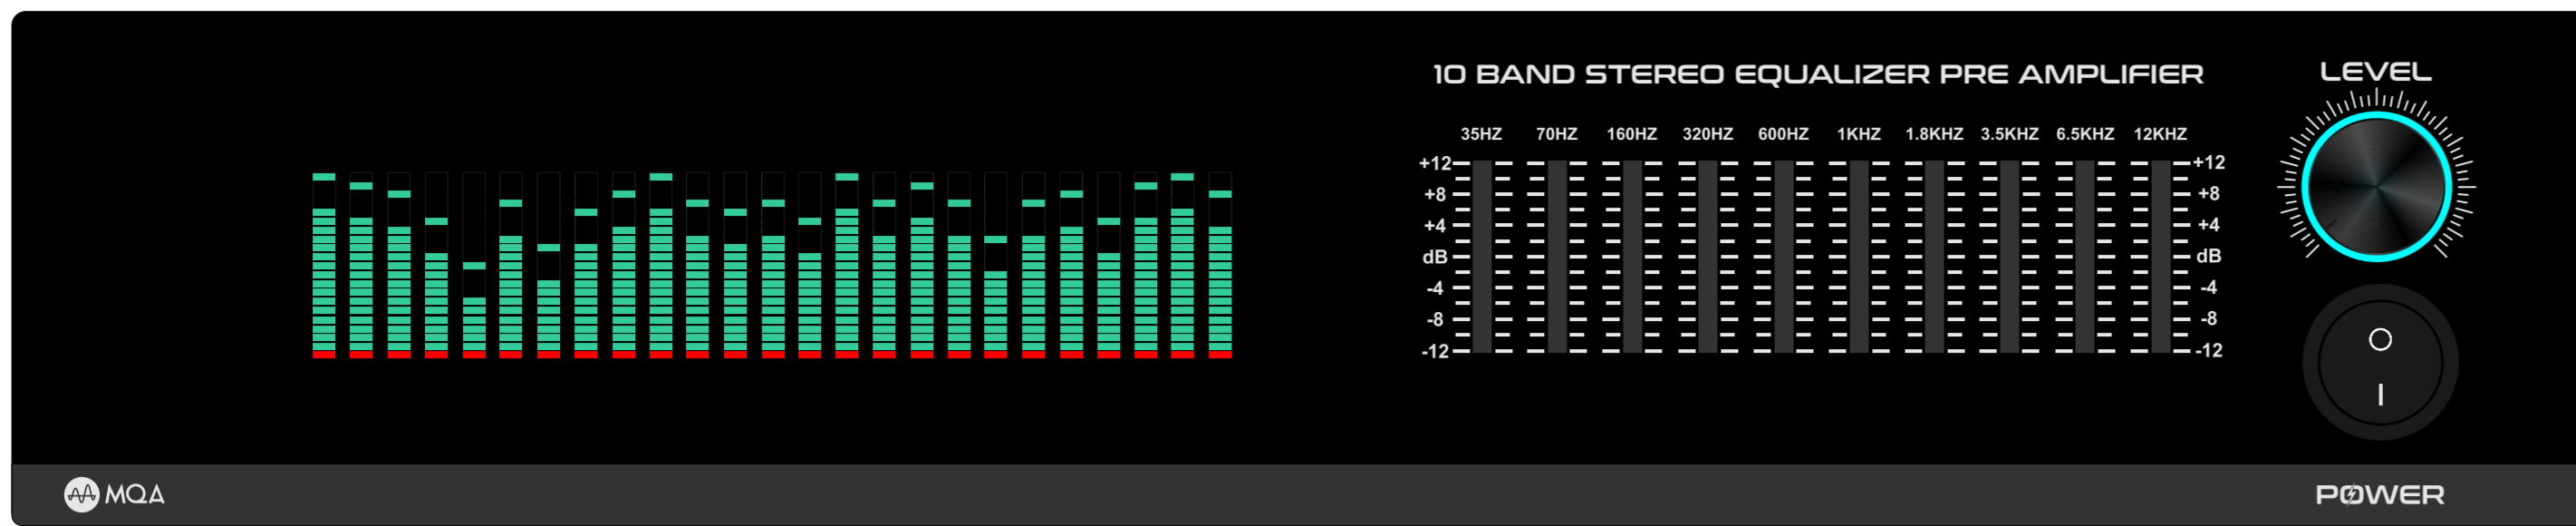

GJ-13

MAT BLACK