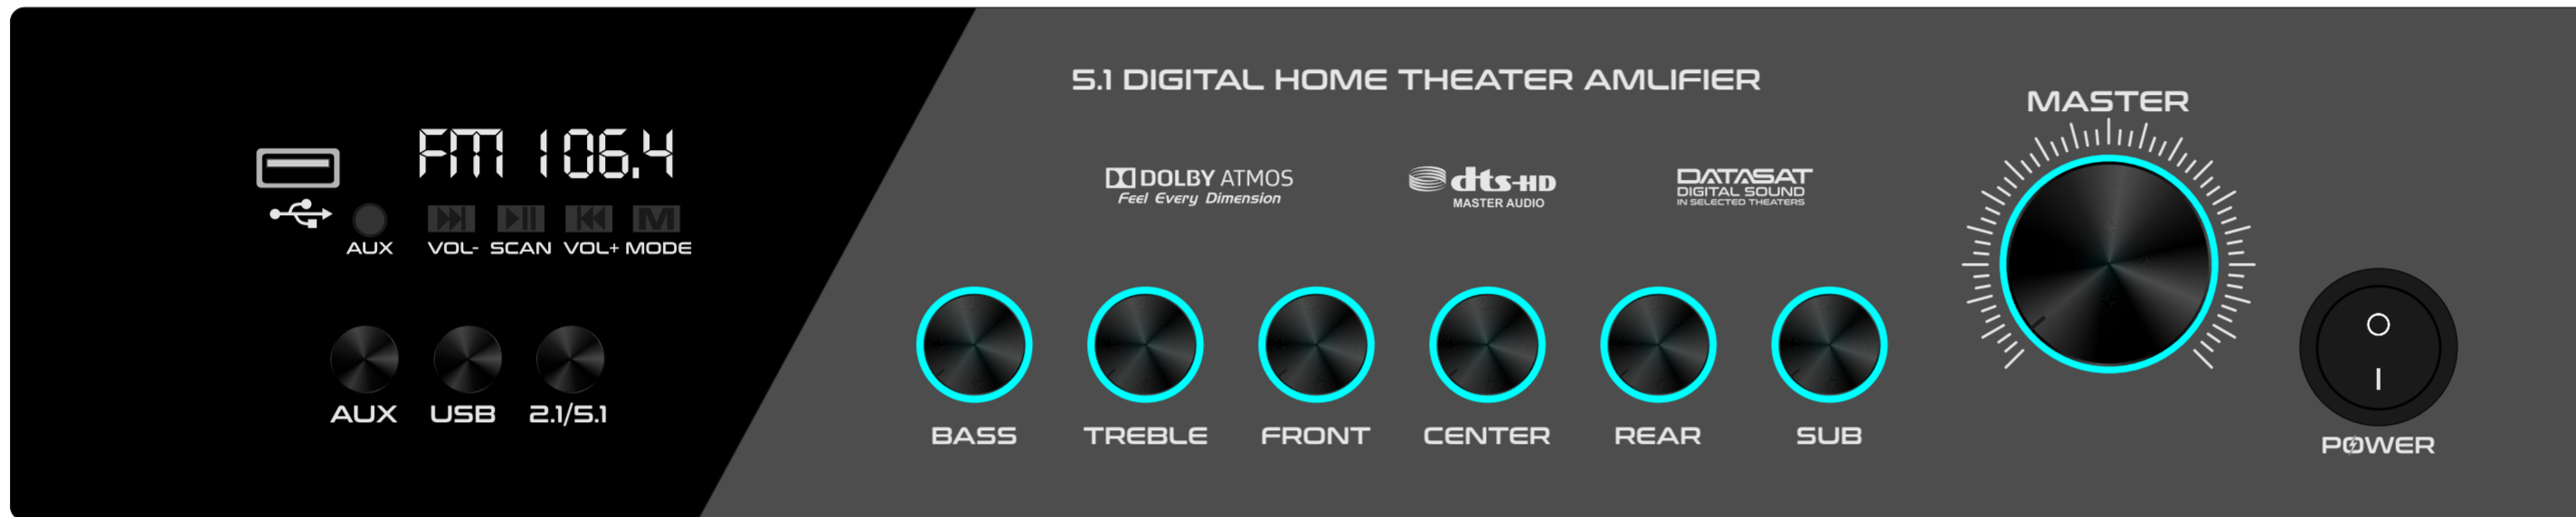

GJ-09

MAT BLACK

DARK GREY

LIGHT GREY

WHITE

BROWN