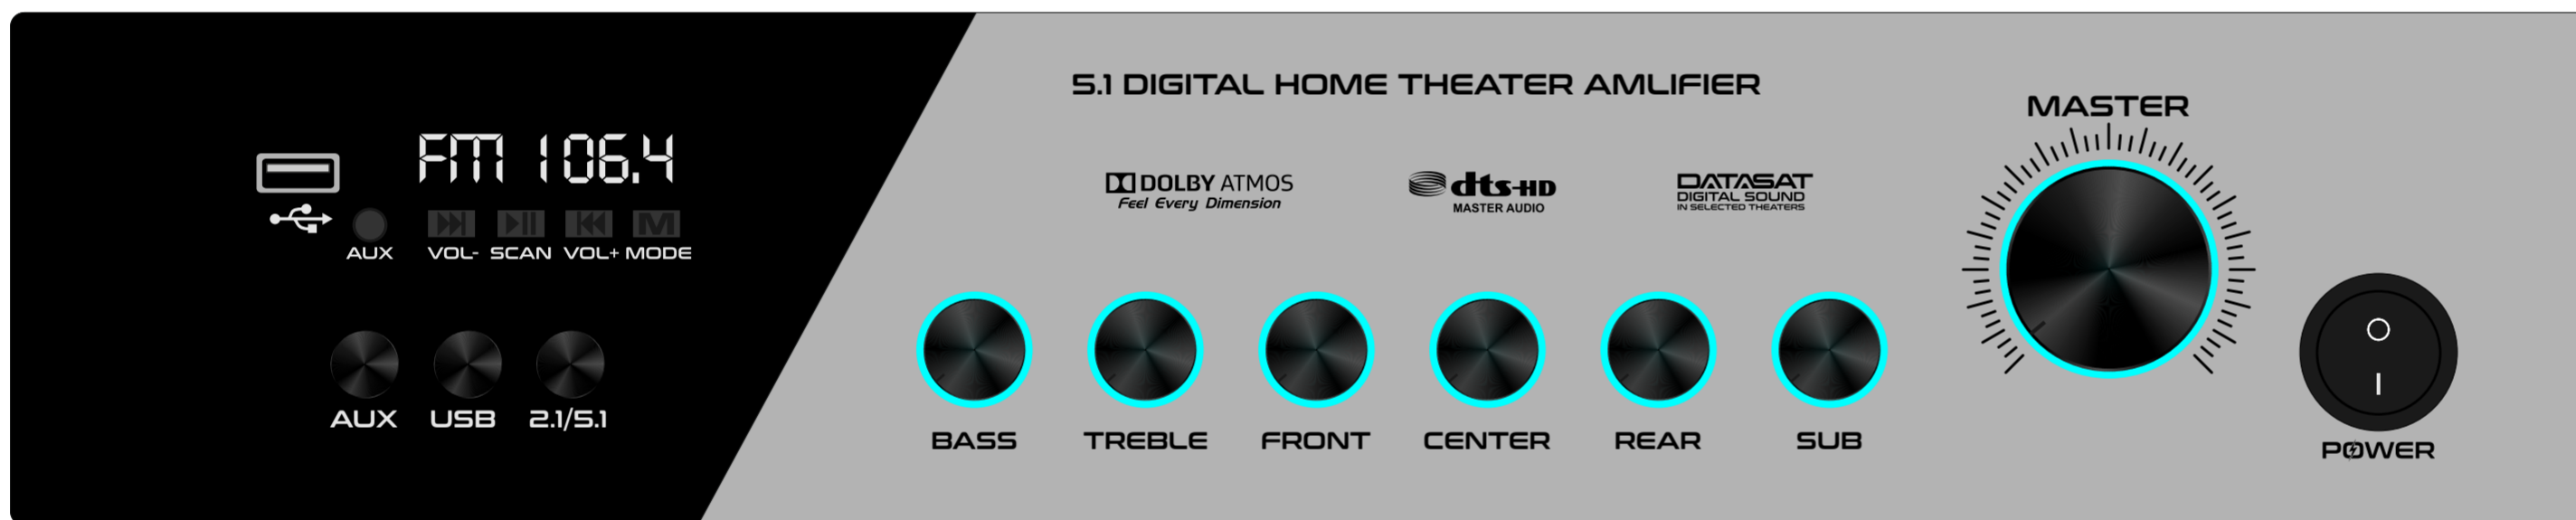

GJ-09

MAT BLACK

DARK GREY

LIGHT GREY

WHITE

BROWN