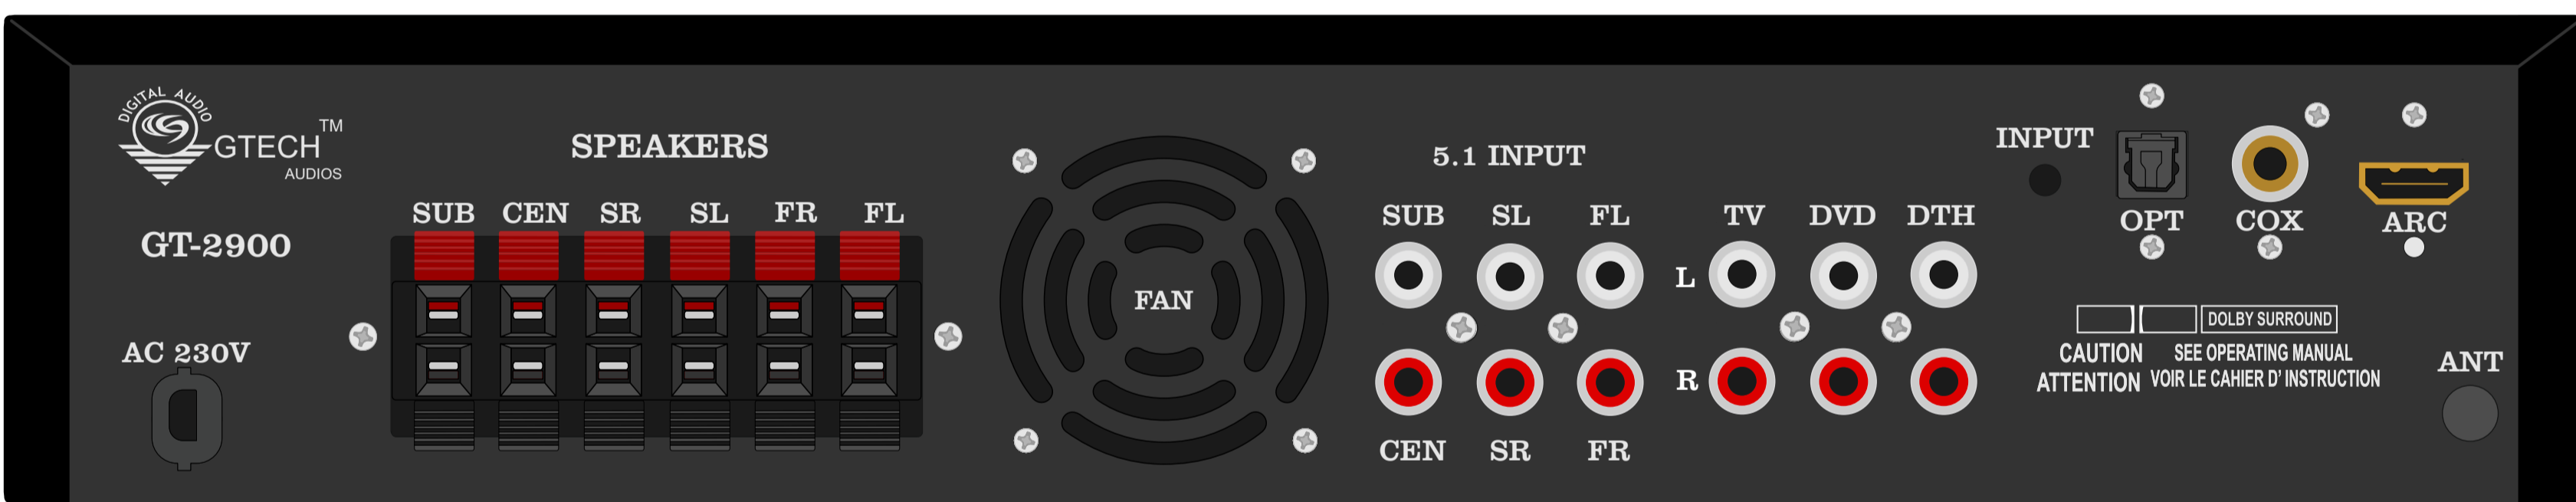

GTECHTM
AUDIOS

CONTACT US :
9442338 725
9385363 725
7010134 610

GJ PANEL DESIGNS SUITABLE FOR GT-2900 CHASSIS

www.gtechaudios.com

HIGHT 7CM(2.7")

WIDTH 37CM(14.5")

HIGHT
7CM
(2.7")

WIDTH 37CM(14.5")