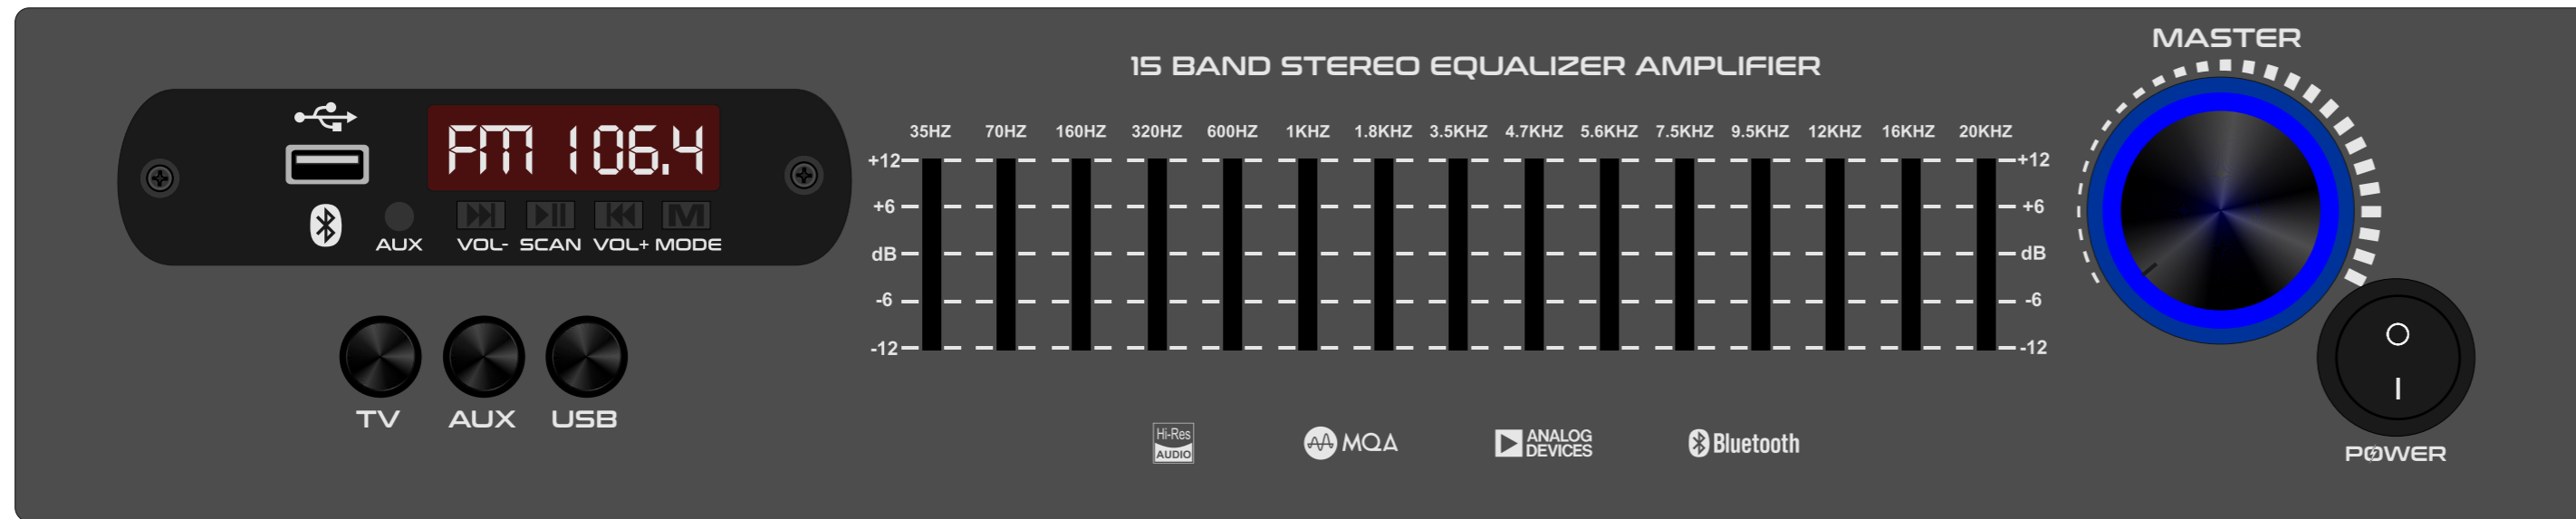

GJ-02

MAT BLACK

DARK GREY

LIGHT GREY

WHITE

BROWN

GJ-03

MAT BLACK