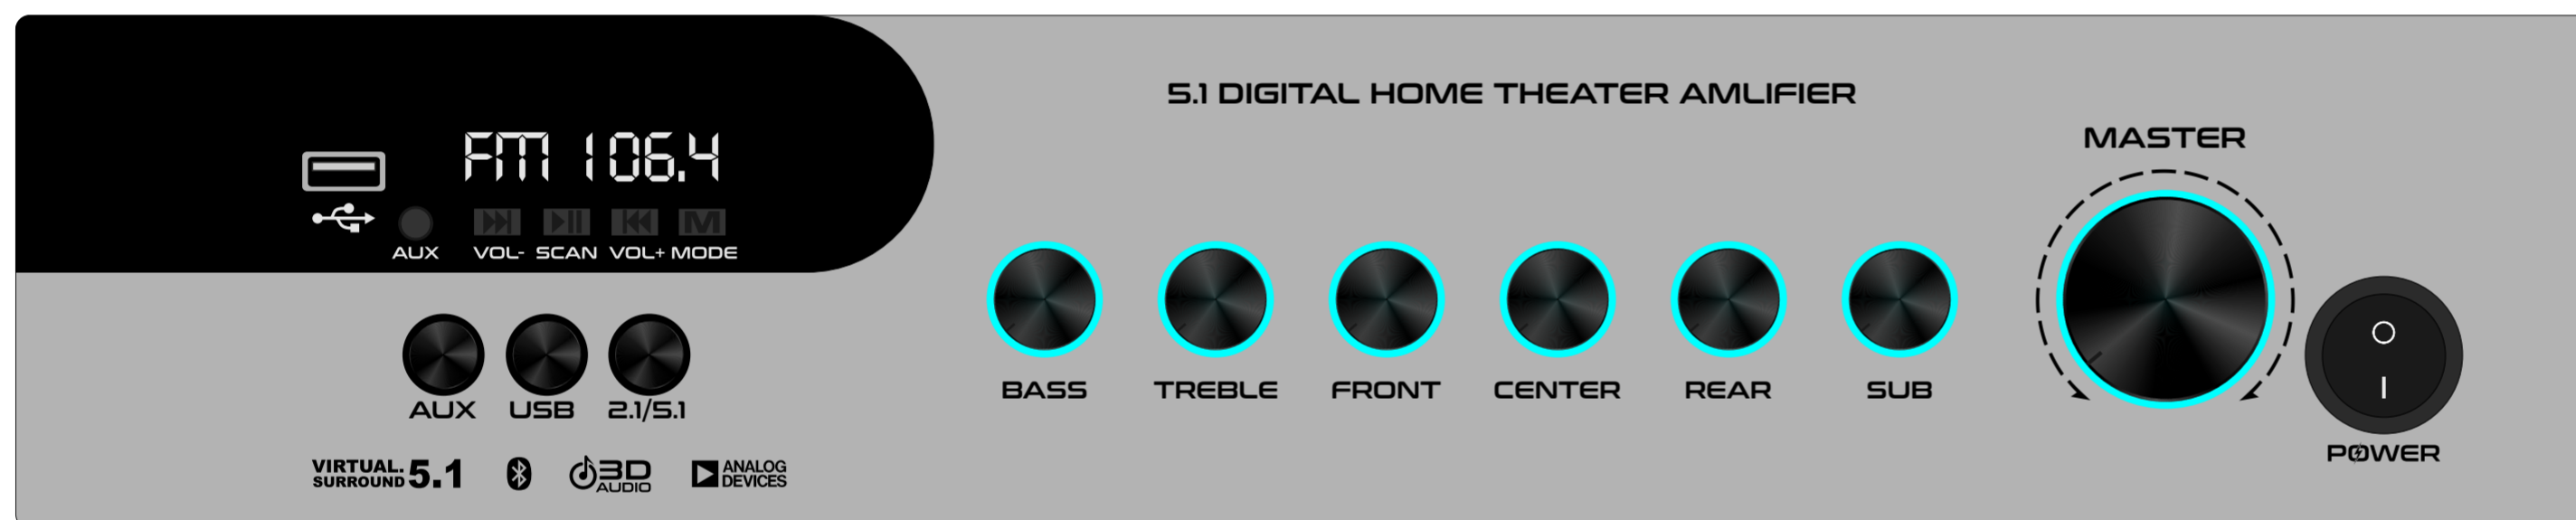

BROWN

BACK SIDE

GJ-06

MAT BLACK

DARK GREY

LIGHT GREY

WHITE

BROWN