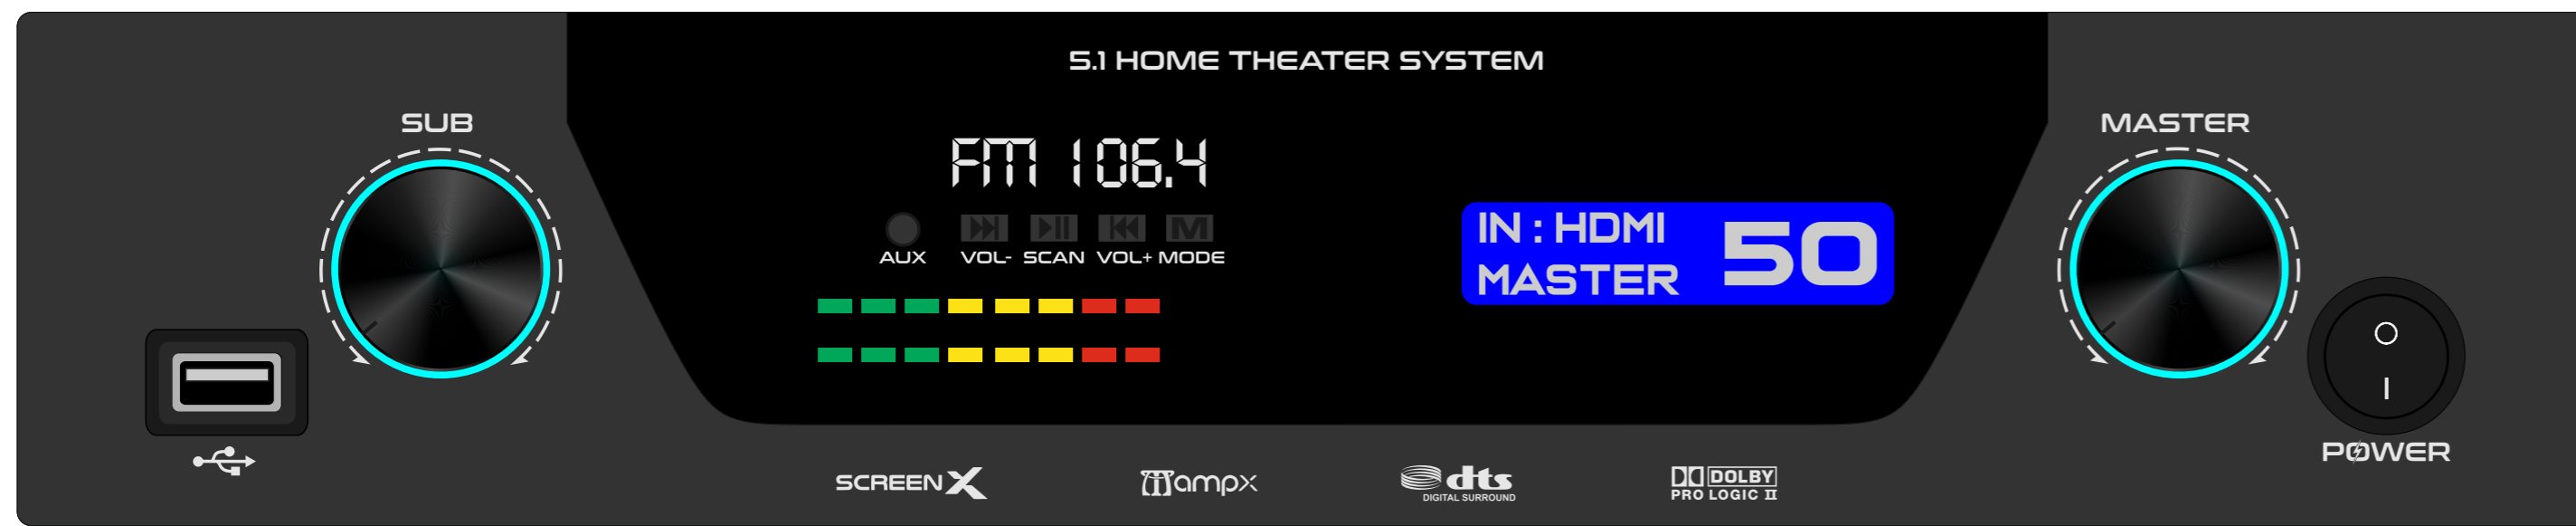

GJ-18

MAT BLACK