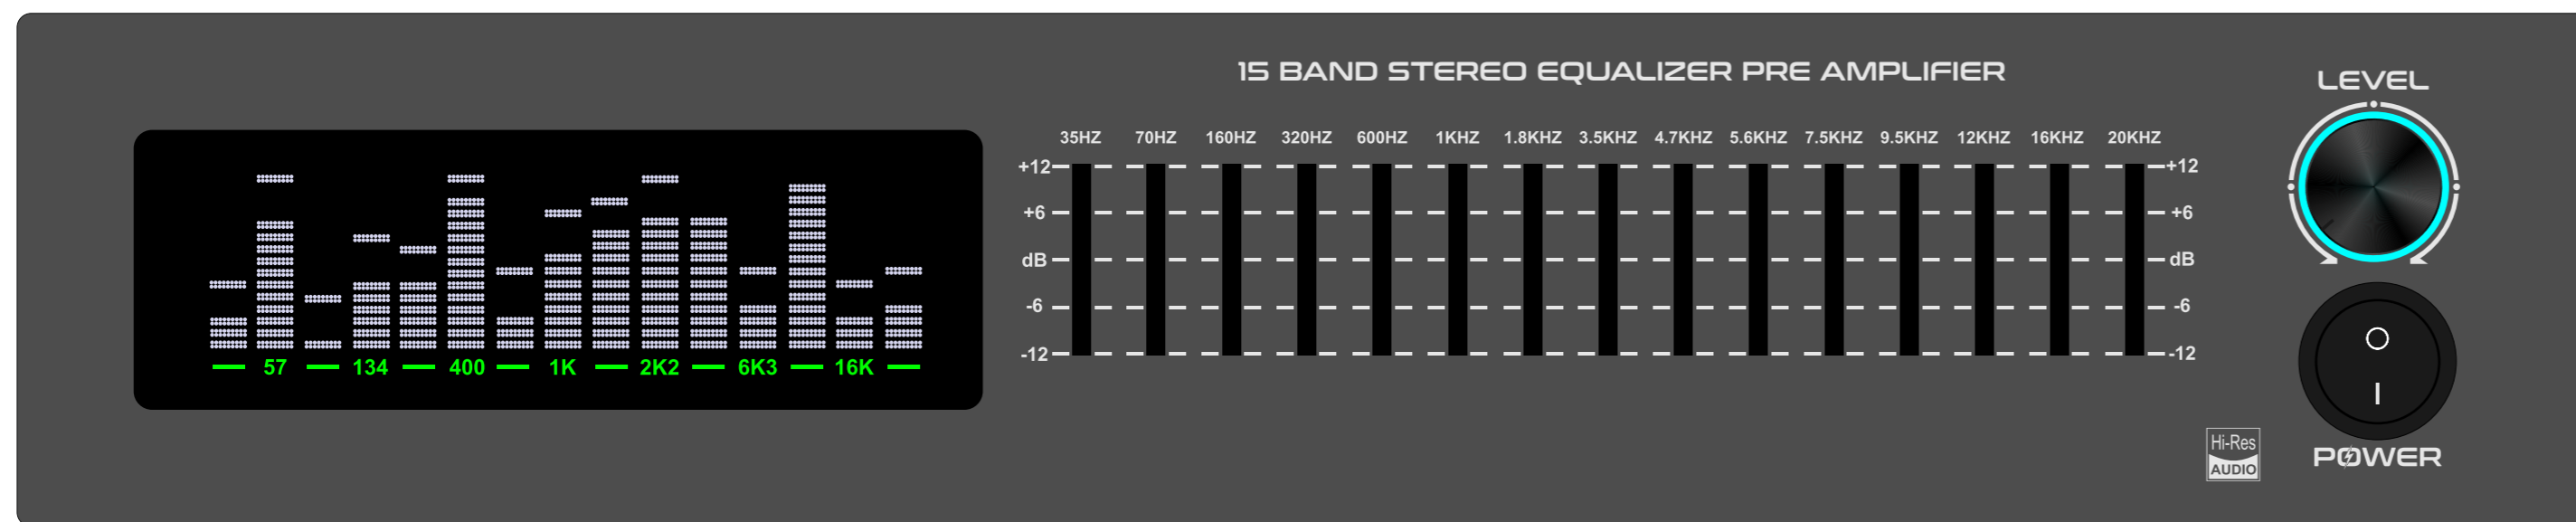

SMOCK

BACK SIDE

GJ-11

MAT BLACK

DARK GREY

LIGHT GREY

WHITE

BROWN