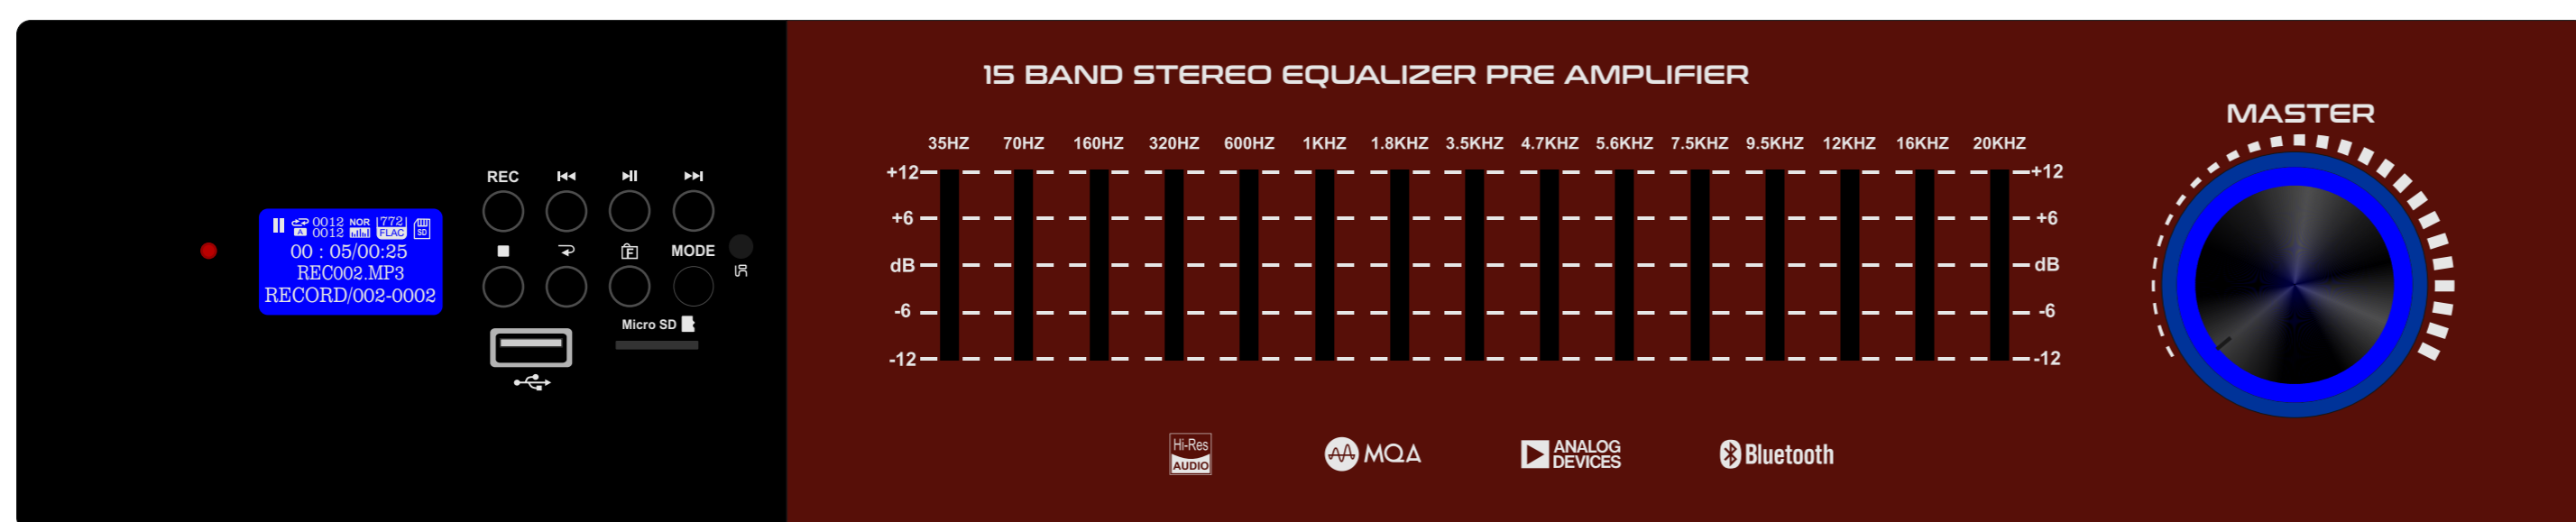

WHITE

BROWN

GJ-10

MAT BLACK

DARK GREY

LIGHT GREY

WHITE

BROWN