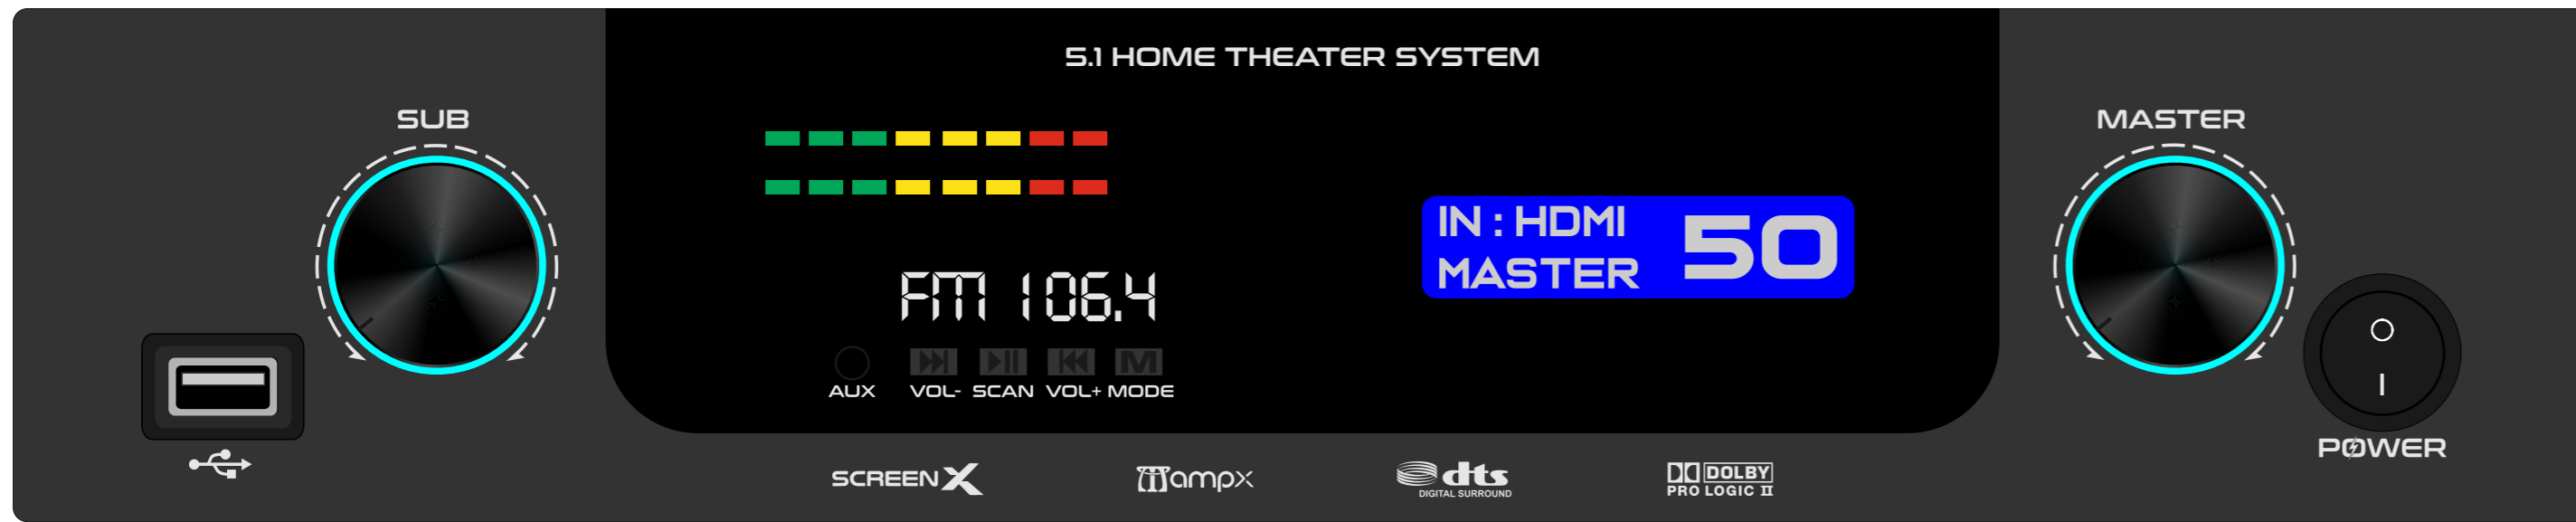

DARK GREY

LIGHT GREY

WHITE

BROWN

GJ-17

MAT BLACK

DARK GREY

LIGHT GREY