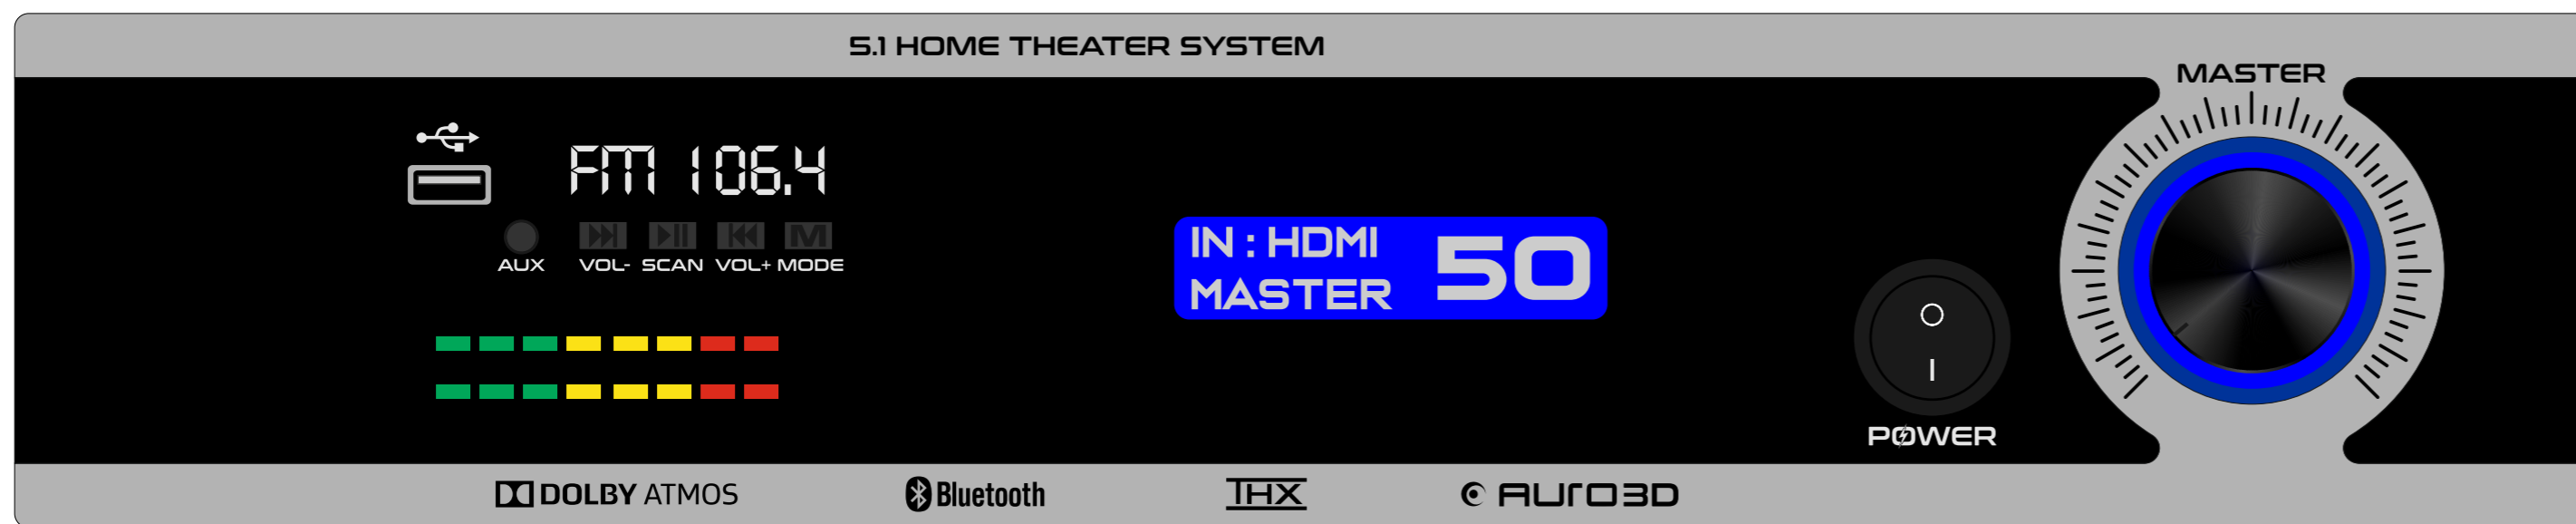

GJ-19

MAT BLACK

DARK GREY

LIGHT GREY

WHITE

BROWN