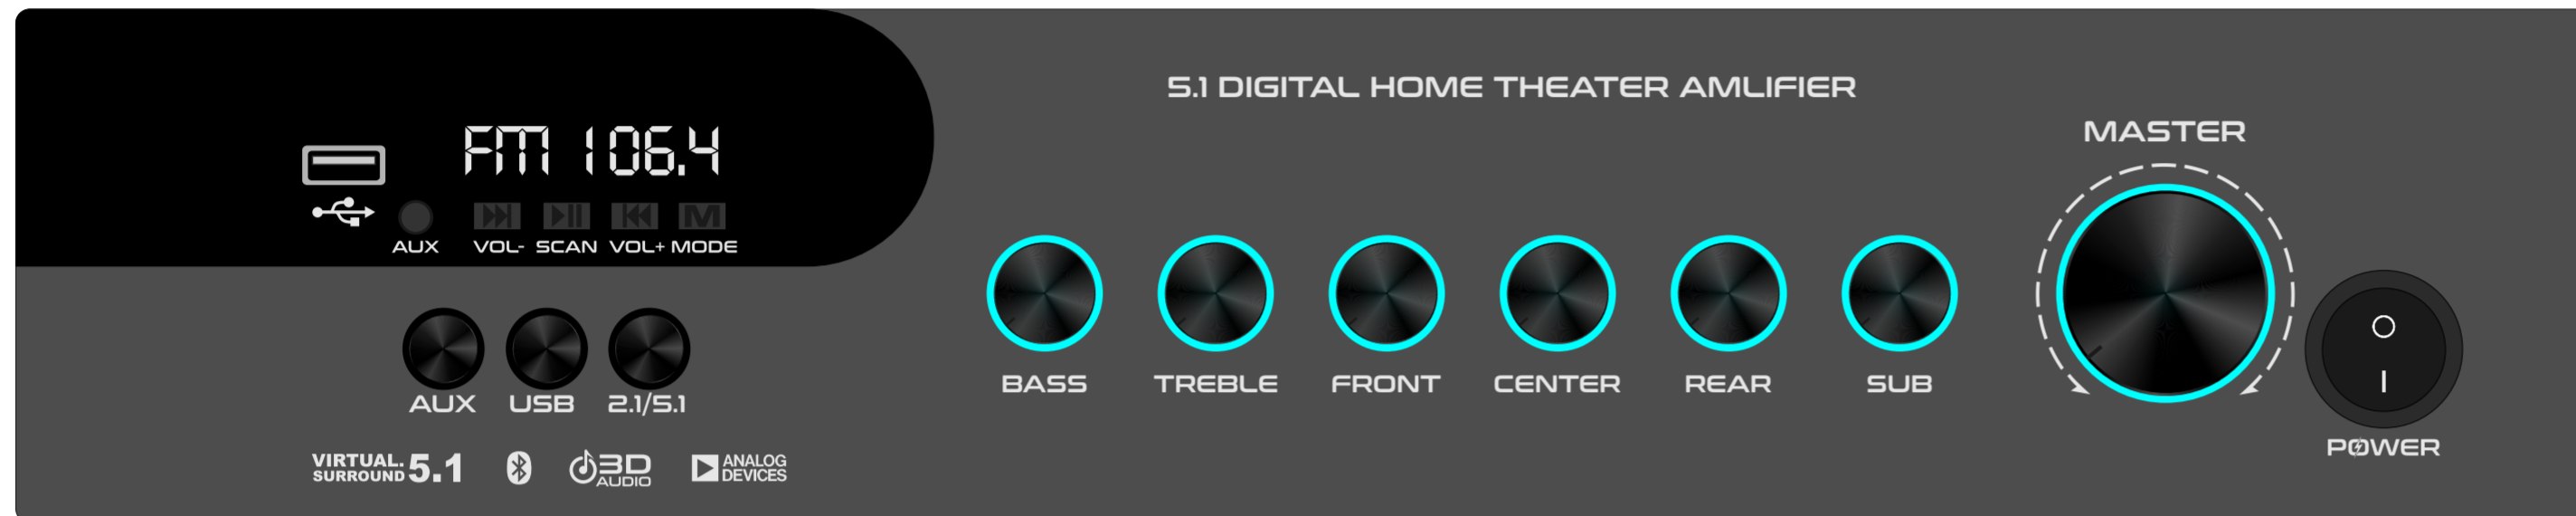

BROWN

BACK SIDE

GJ-06

MAT BLACK

DARK GREY

LIGHT GREY

WHITE

BROWN