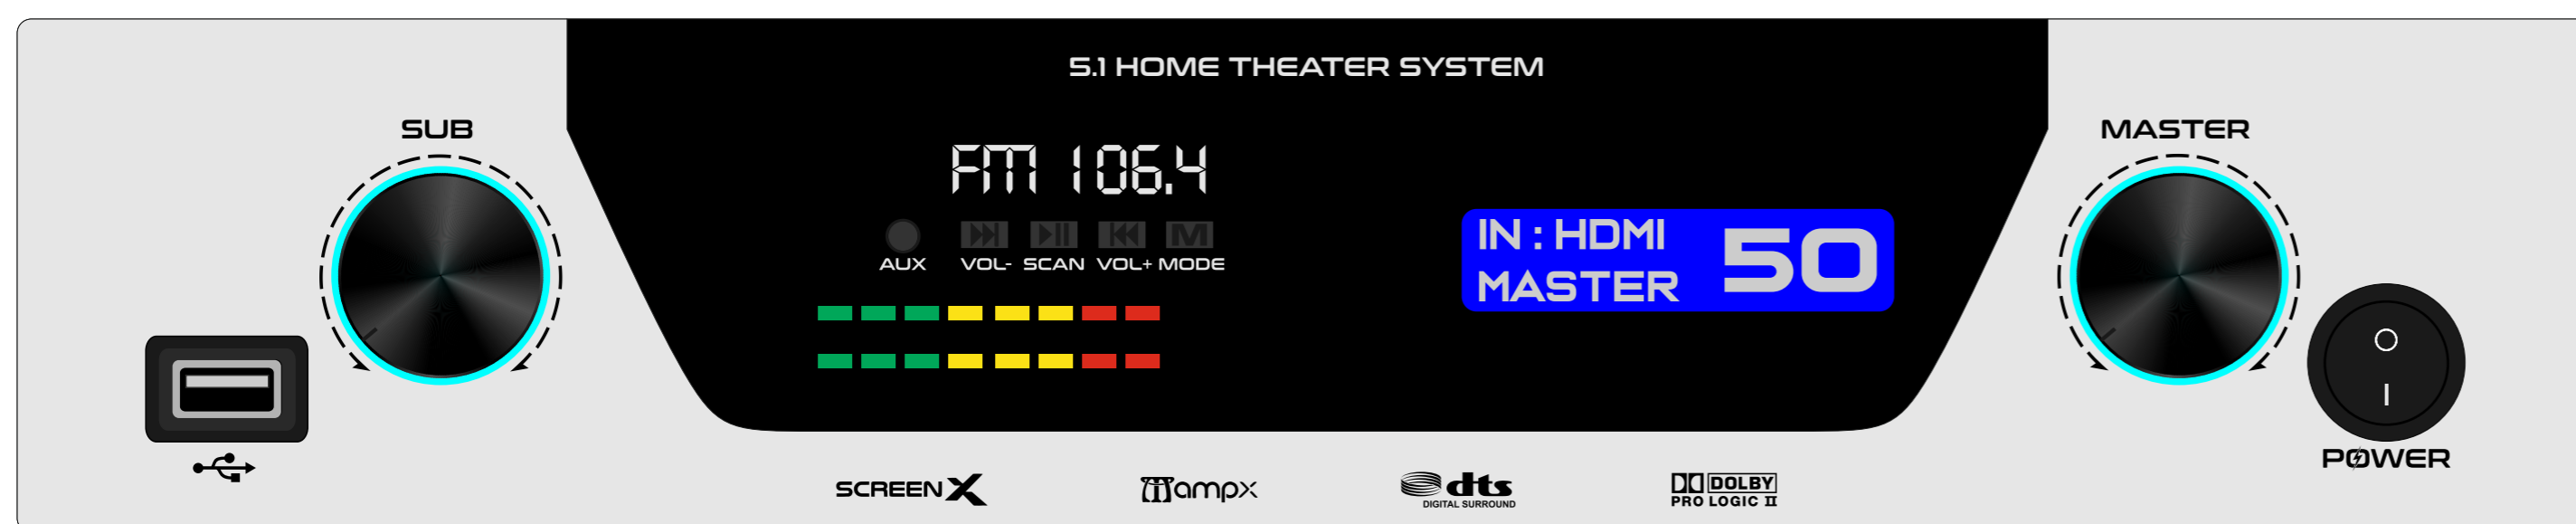

WHITE

BROWN

GJ-18

MAT BLACK

DARK GREY

LIGHT GREY

WHITE

BROWN