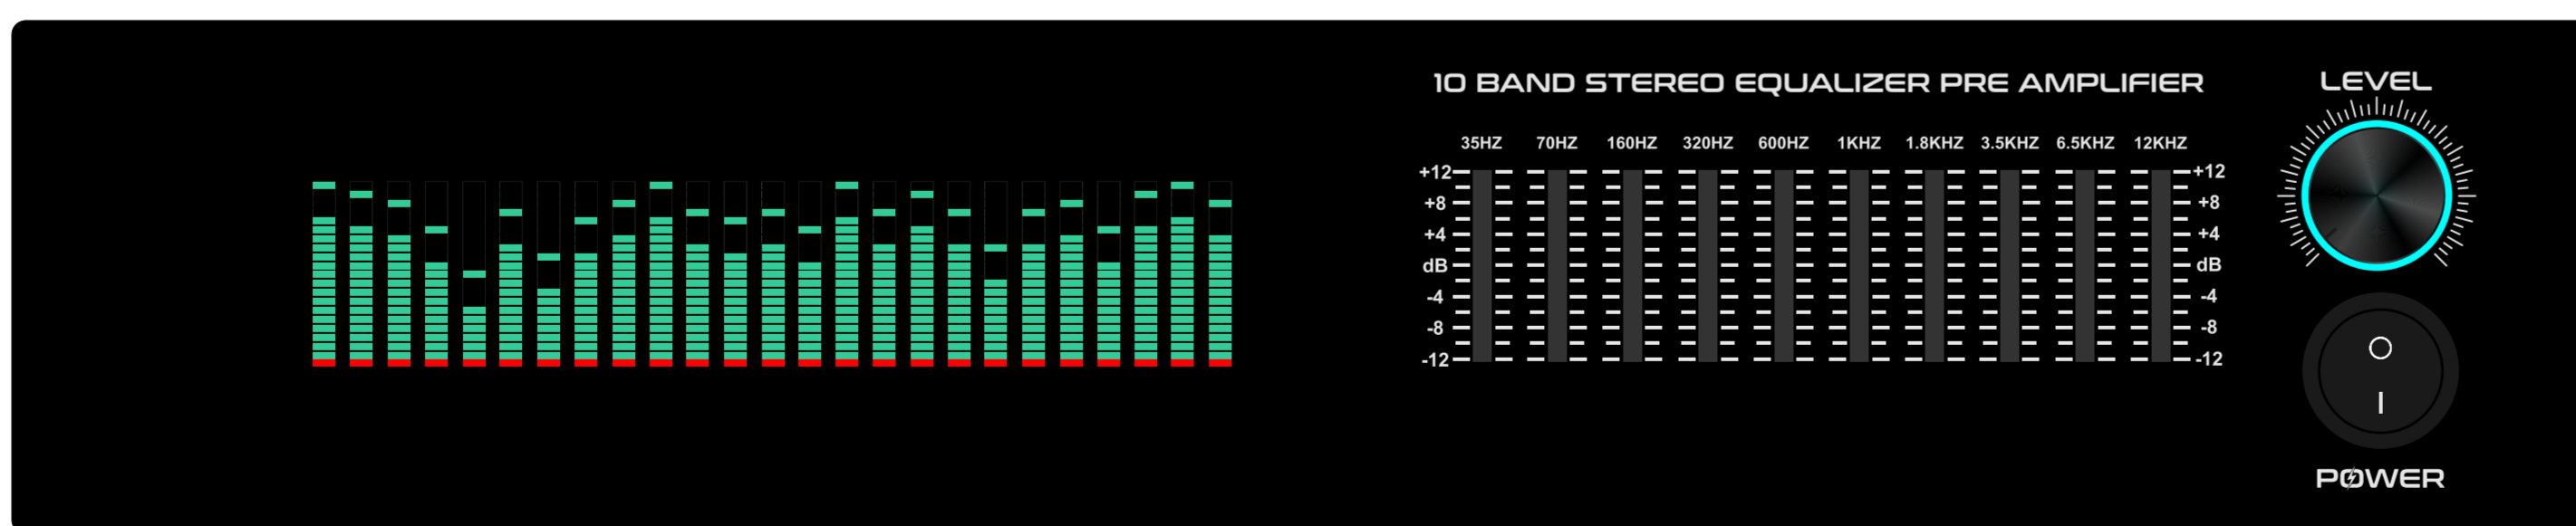

GJ-13

MAT BLACK

DARK GREY

LIGHT GREY

WHITE

BROWN

SMOKEY

BACK SIDE