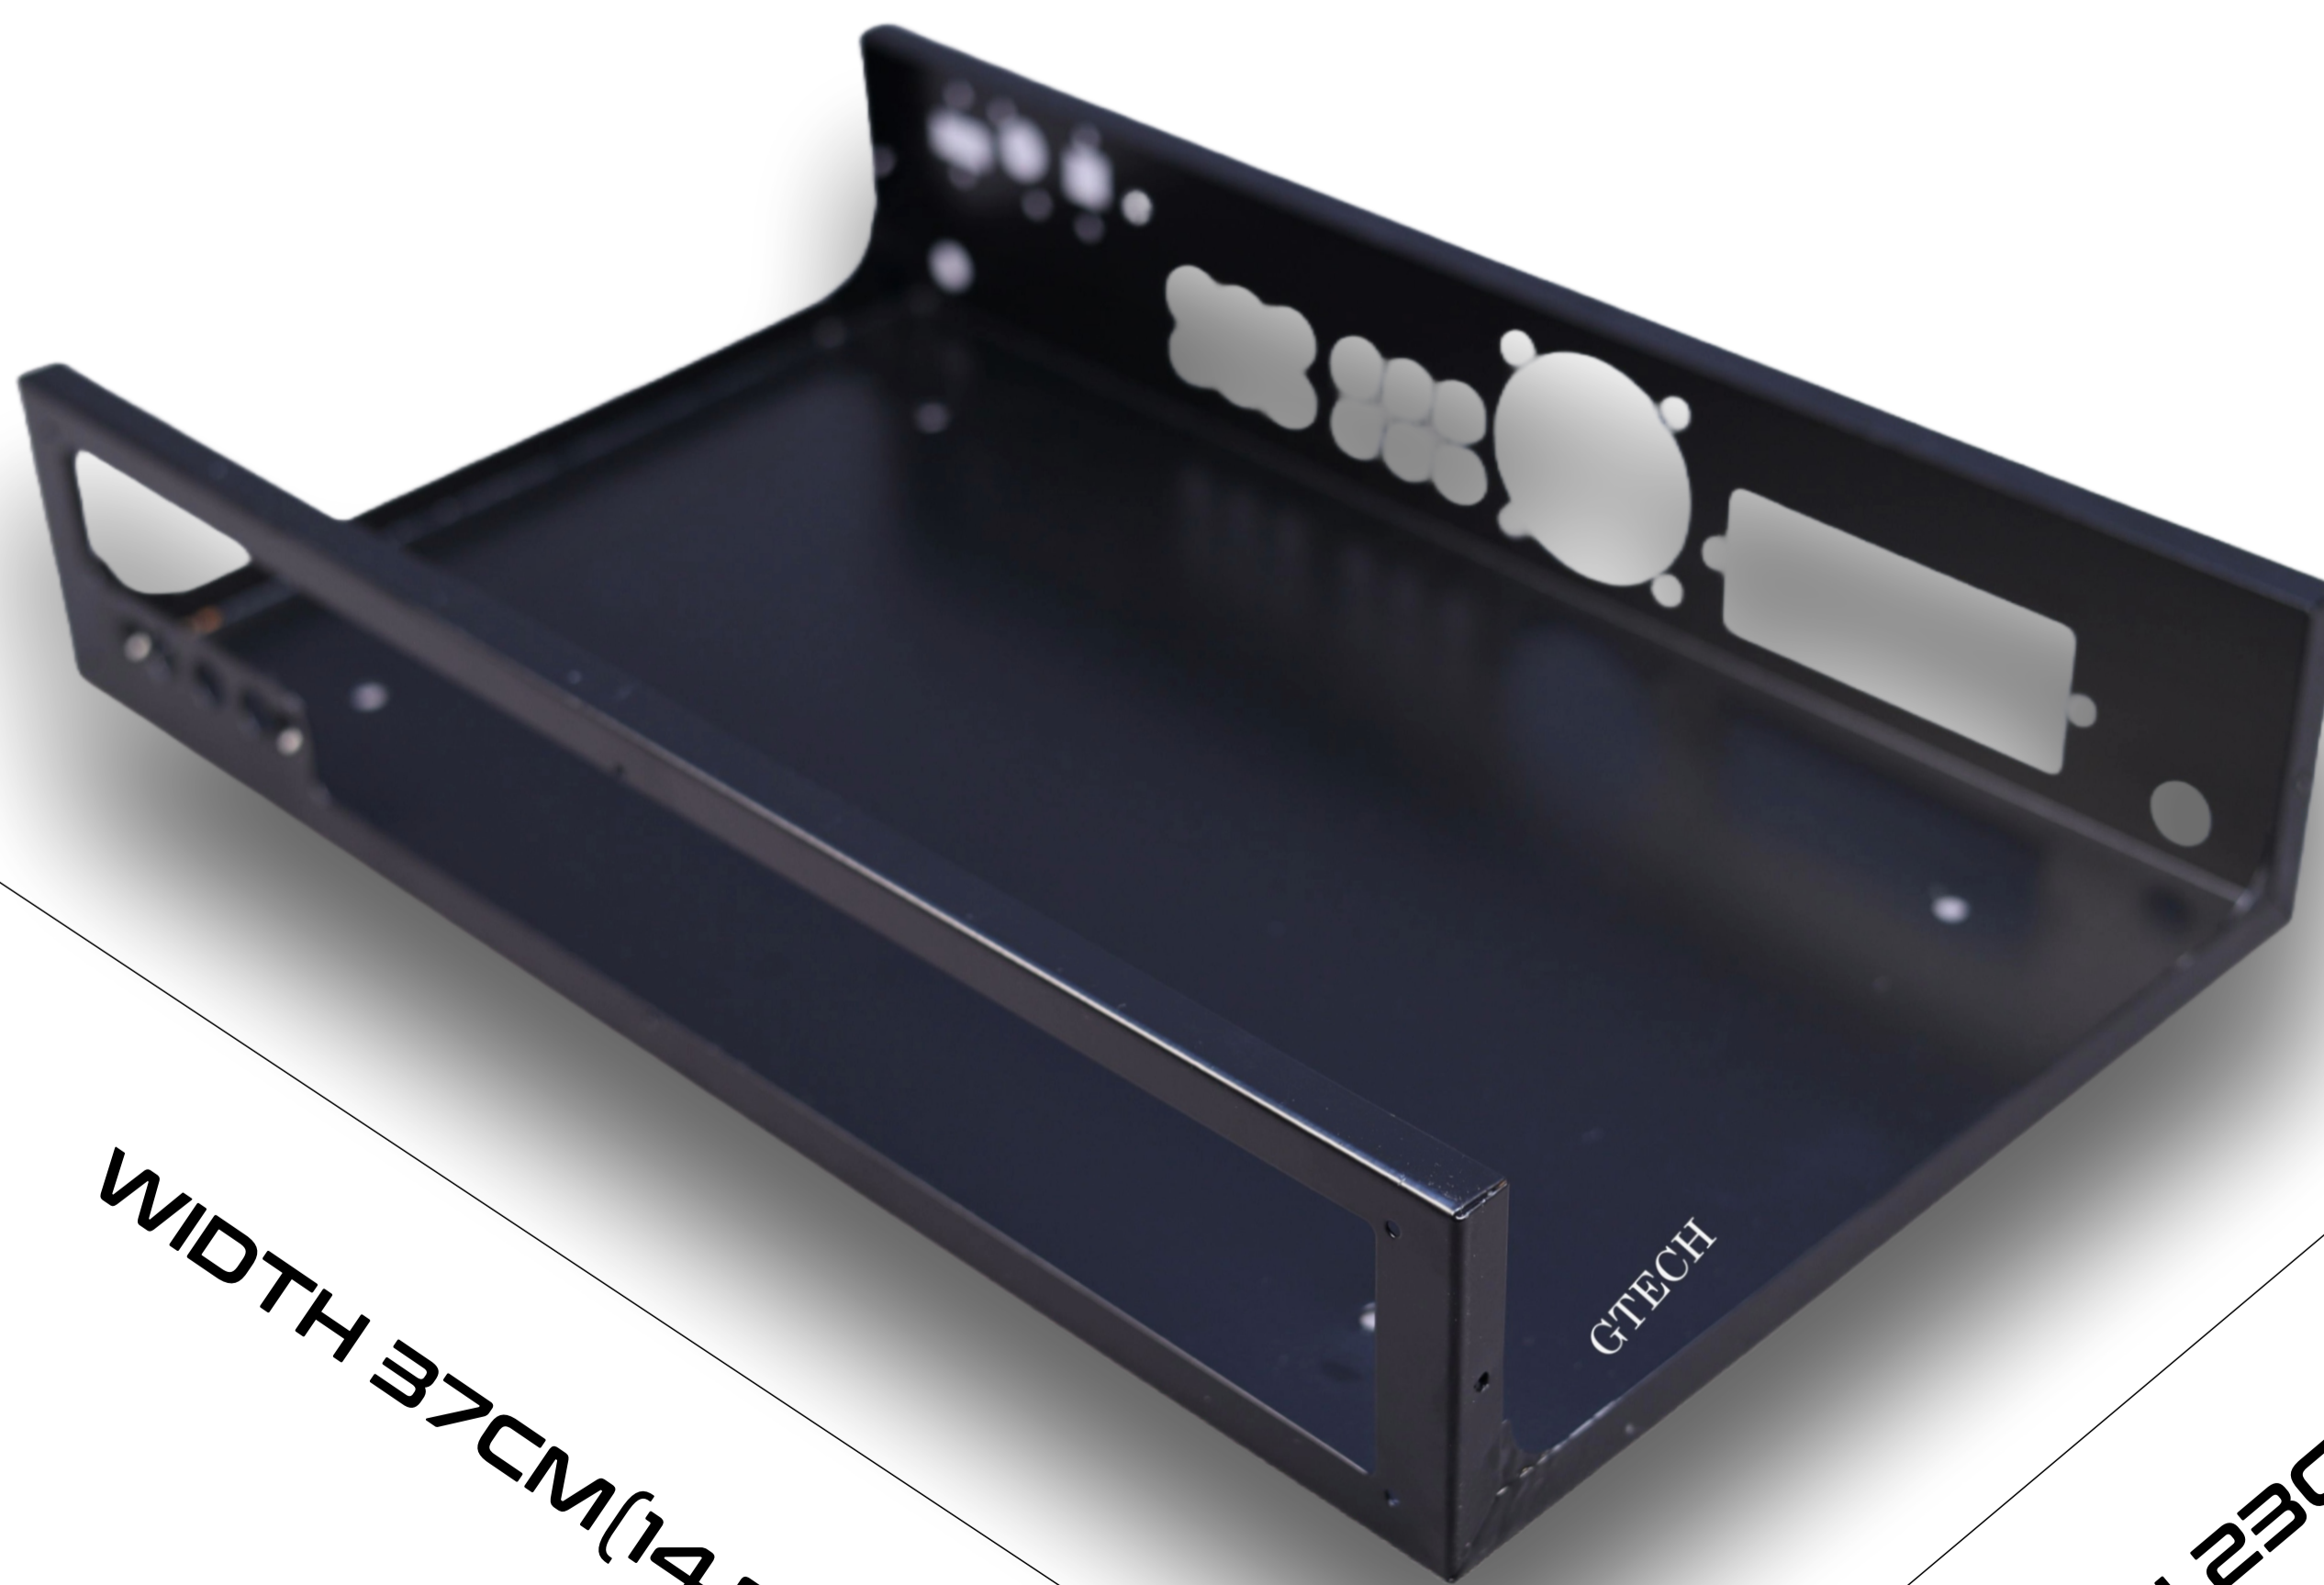

GTECHTM
AUDIOS

CONTACT US :
9442338 725
9385363 725
7010134 610

GJ PANEL DESIGNS SUITABLE FOR GT-2900 CHASSIS

www.gtechaudios.com

HIGHT 7CM(2.7")

WIDTH 37CM(14.5")

HIGHT
7CM
(2.7")

WIDTH 37CM(14.5")

DEPTH 23CM(10")

GJ-01

WHITE & BLACK

MAT MAT & BLACK

DARK GREY & BLACK

LIGHT GREY & BLACK

WHIT MAT & BLACK

BROW & BLACK