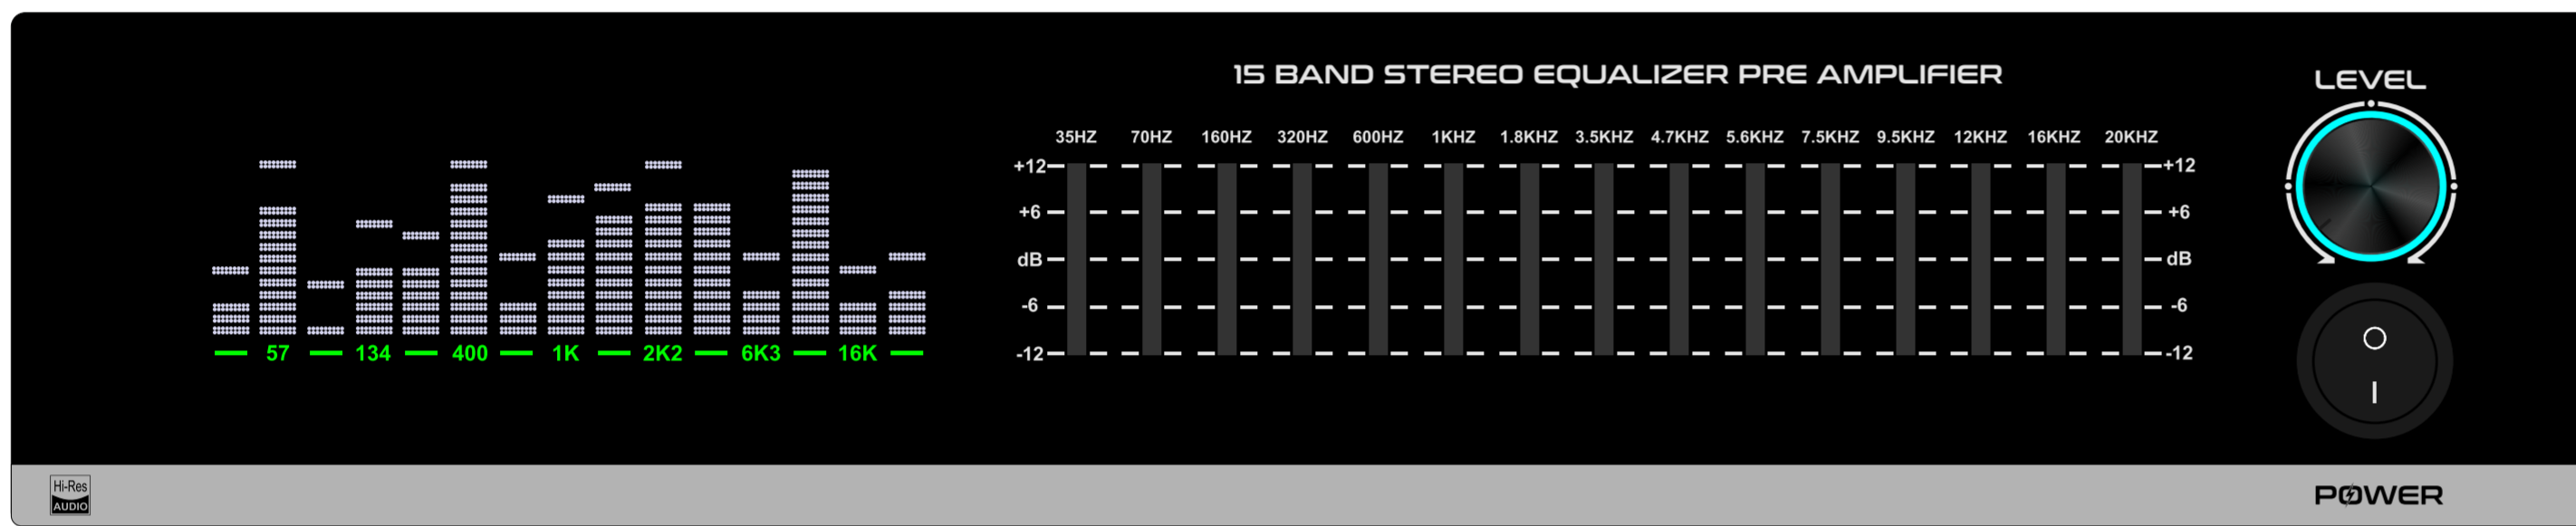

GJ-14

MAT BLACK

DARK GREY

LIGHT GREY

WHITE

BROWN

SMOCK

BACK SIDE