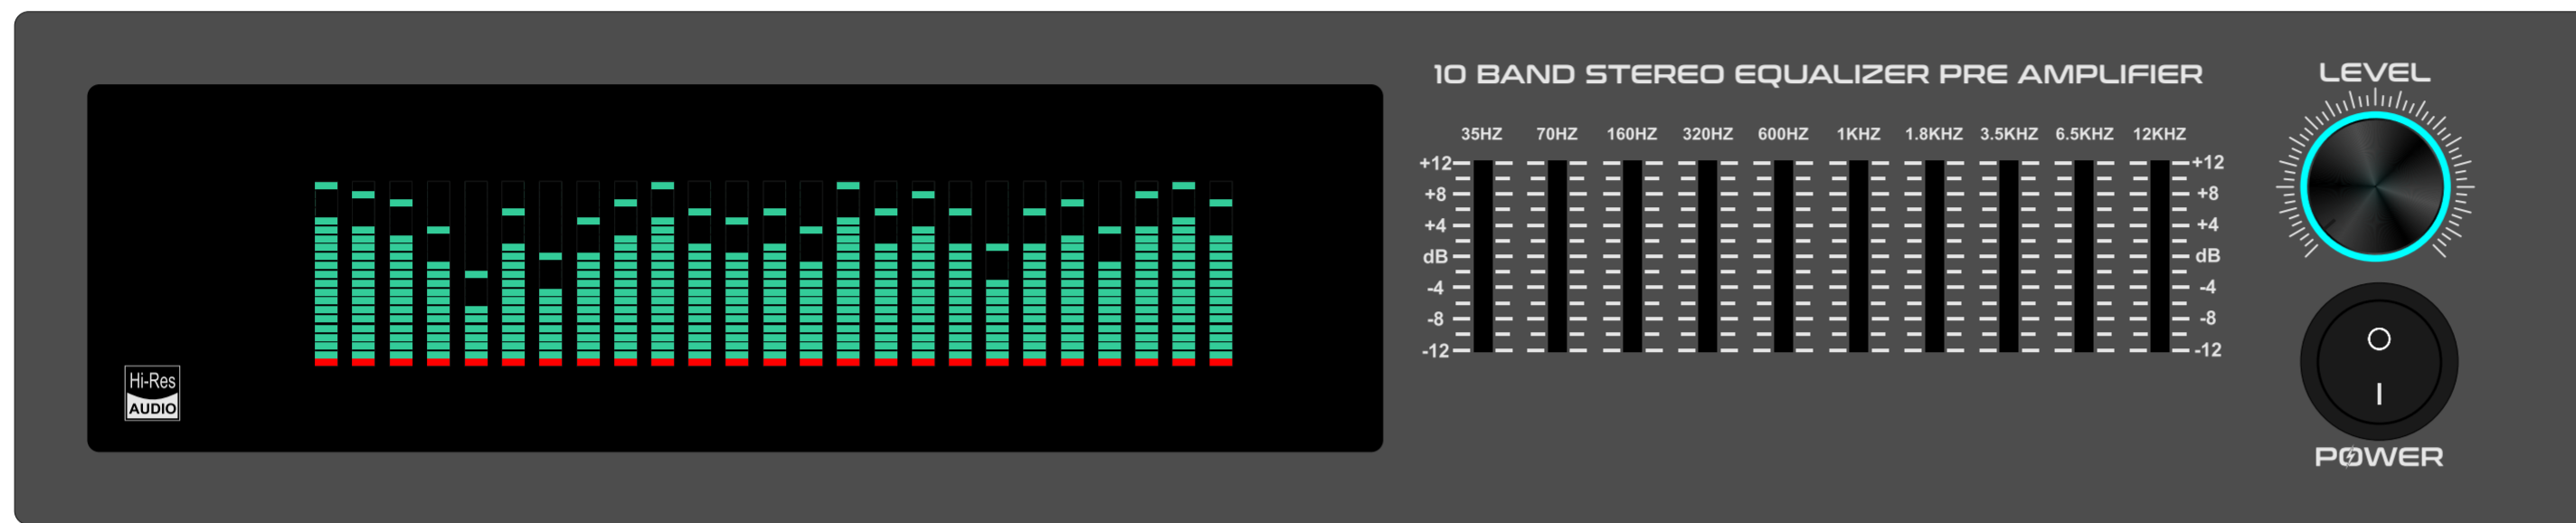

GJ-12

MAT BLACK

DARK GREY

LIGHT GREY

WHITE

BROWN

BACK SIDE