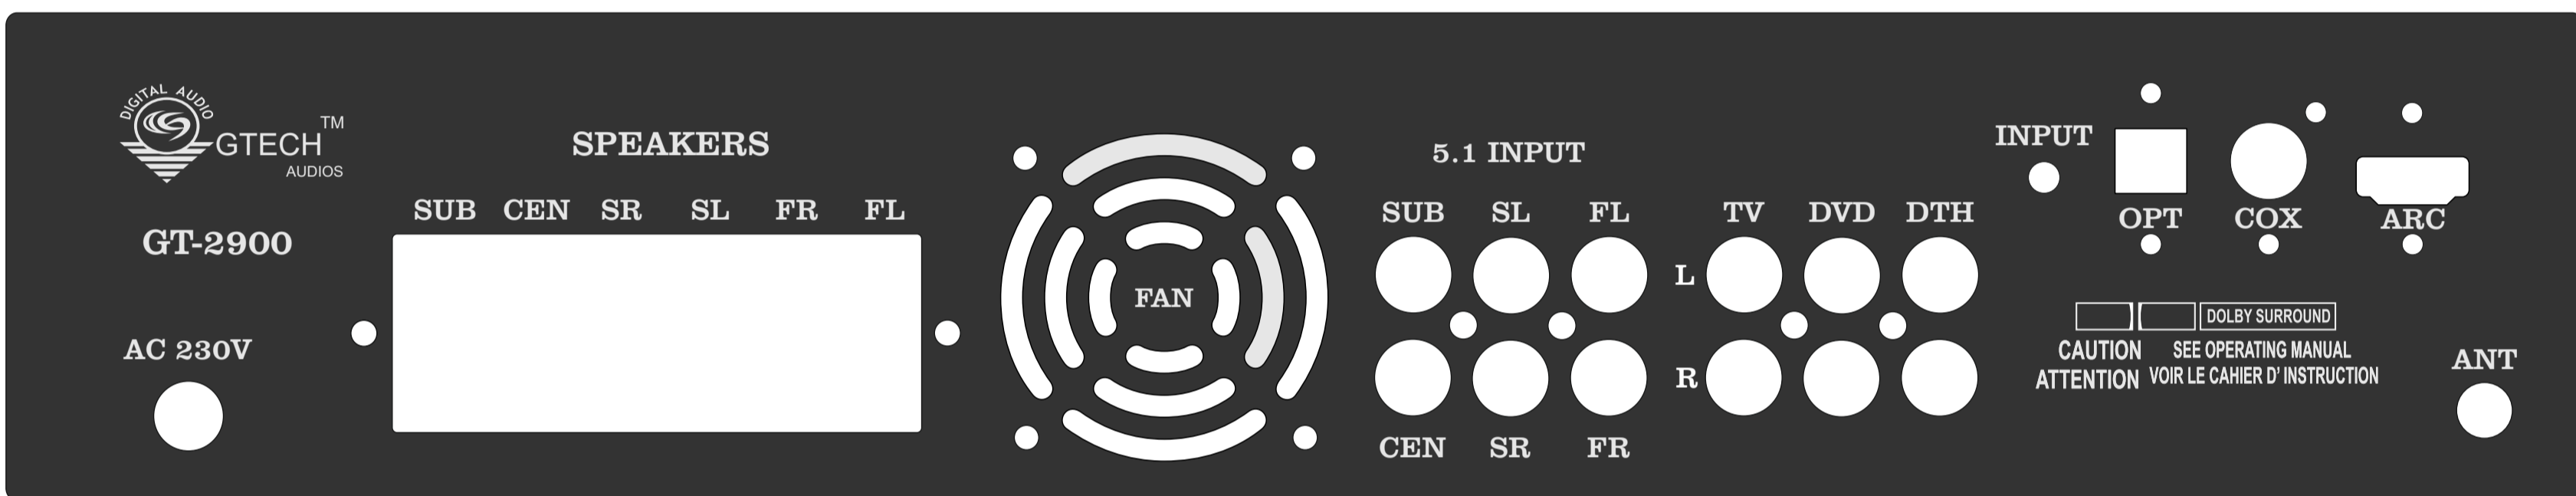

GTECHTM
AUDIOS

CONTACT US :
9442338 725
9385363 725
7010134 610

GJ PANEL DESIGNS SUITABLE FOR GT-2900 CHASSIS

www.gtechaudios.com

HIGHT 7CM(2.7")

WIDTH 37CM(14.5")

HIGHT
7CM
(2.7")

WIDTH 37CM(14.5")