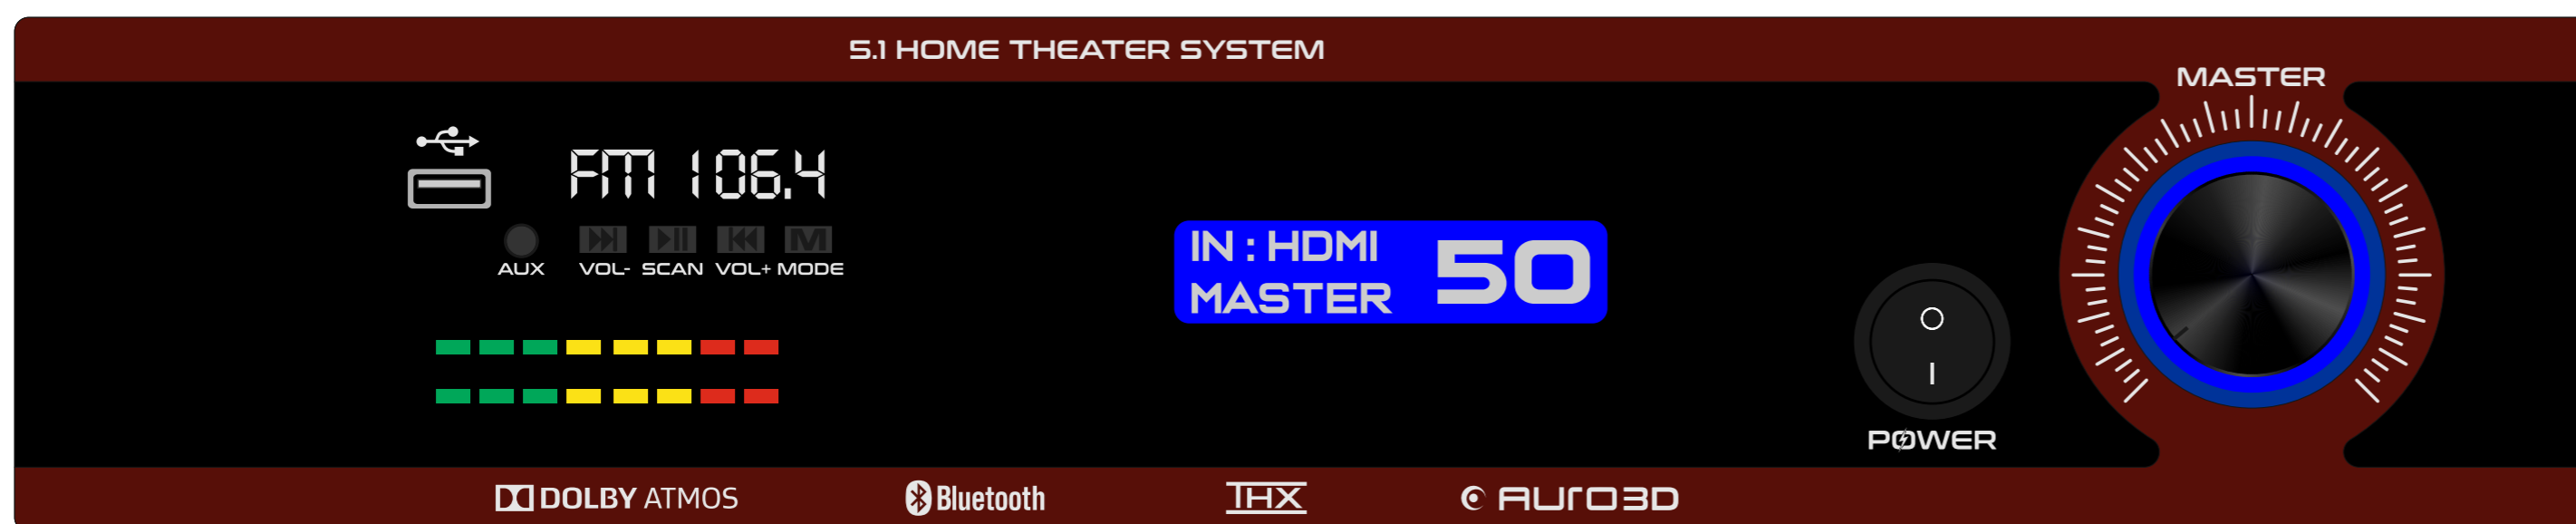

GJ-19

MAT BLACK

DARK GREY

LIGHT GREY

WHITE

BROWN

GJ-20

MAT BLACK