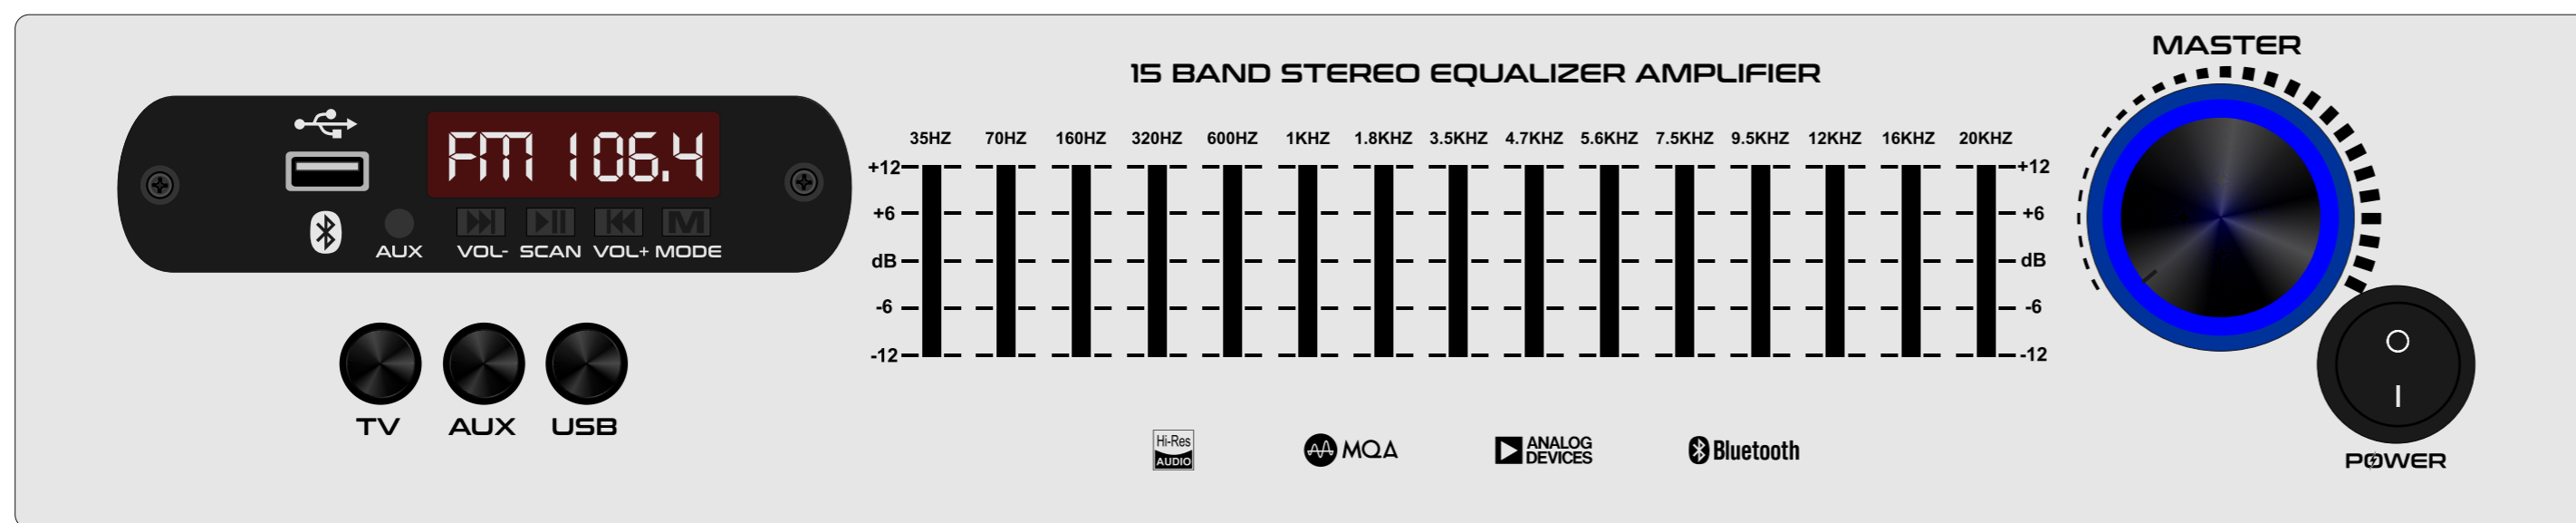

GJ-03

MAT BLACK

DARK GREY

LIGHT GREY

WHITE

BROWN

BACK SIDE