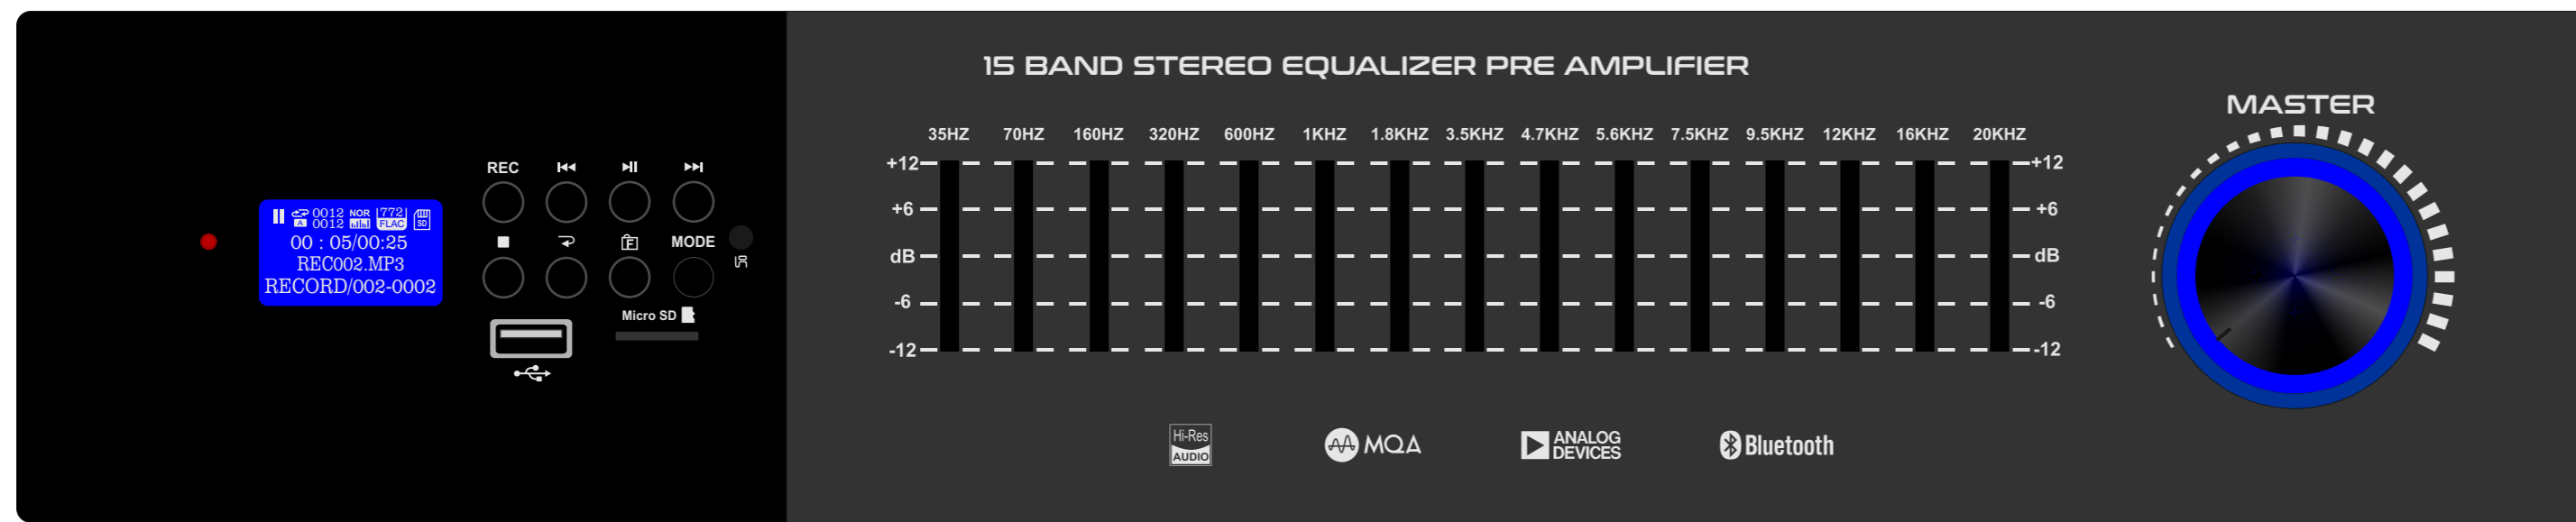

WHITE

BROWN

GJ-10

MAT BLACK

DARK GREY

LIGHT GREY

WHITE

BROWN