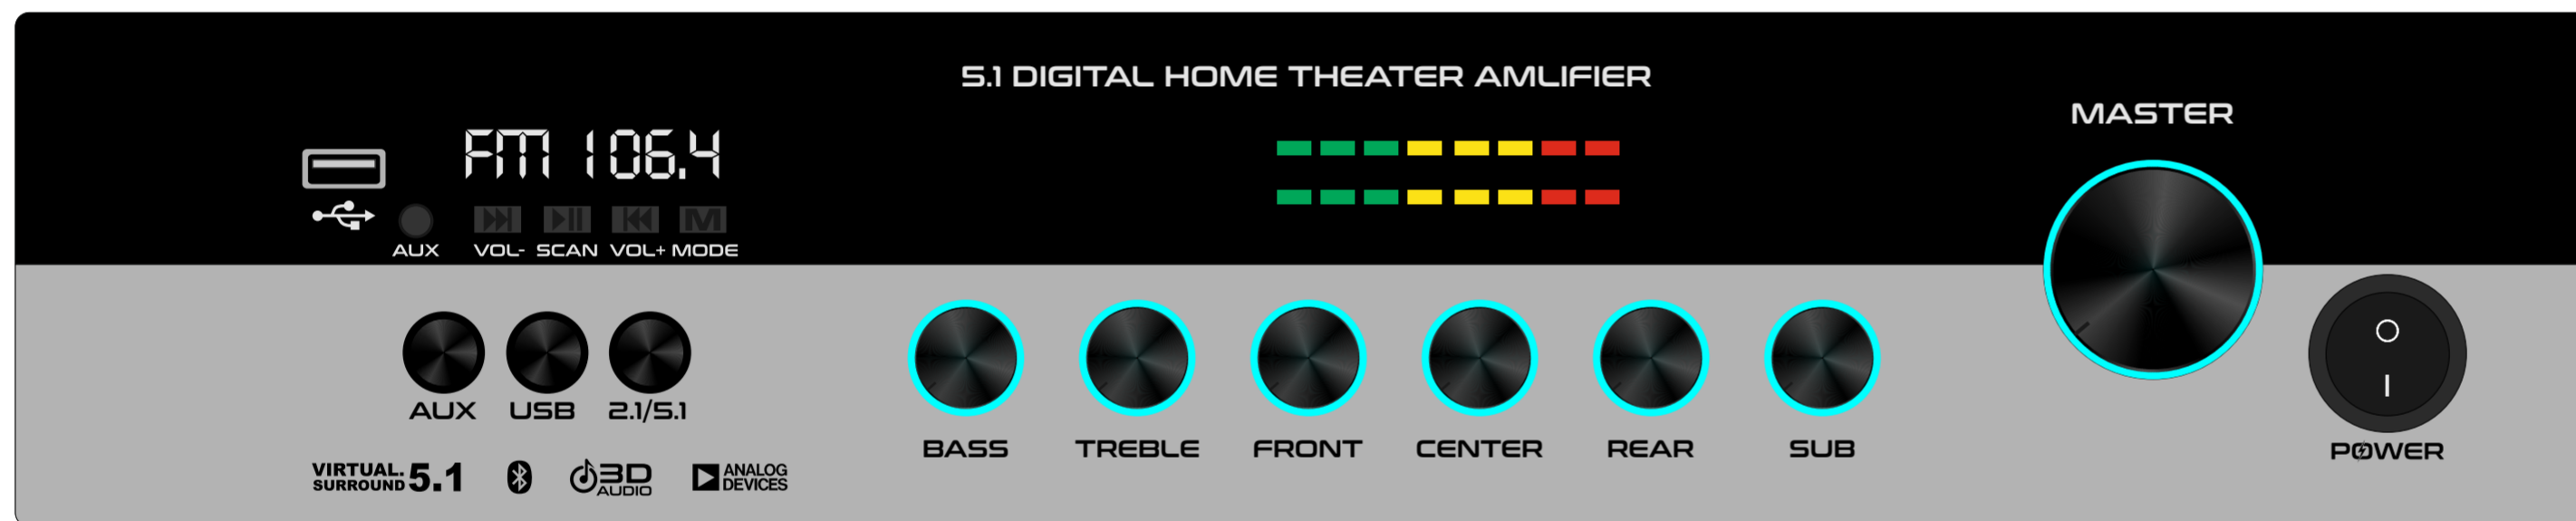

GJ-07

MAT BLACK

DARK GREY

LIGHT GREY

WHITE

BROWN