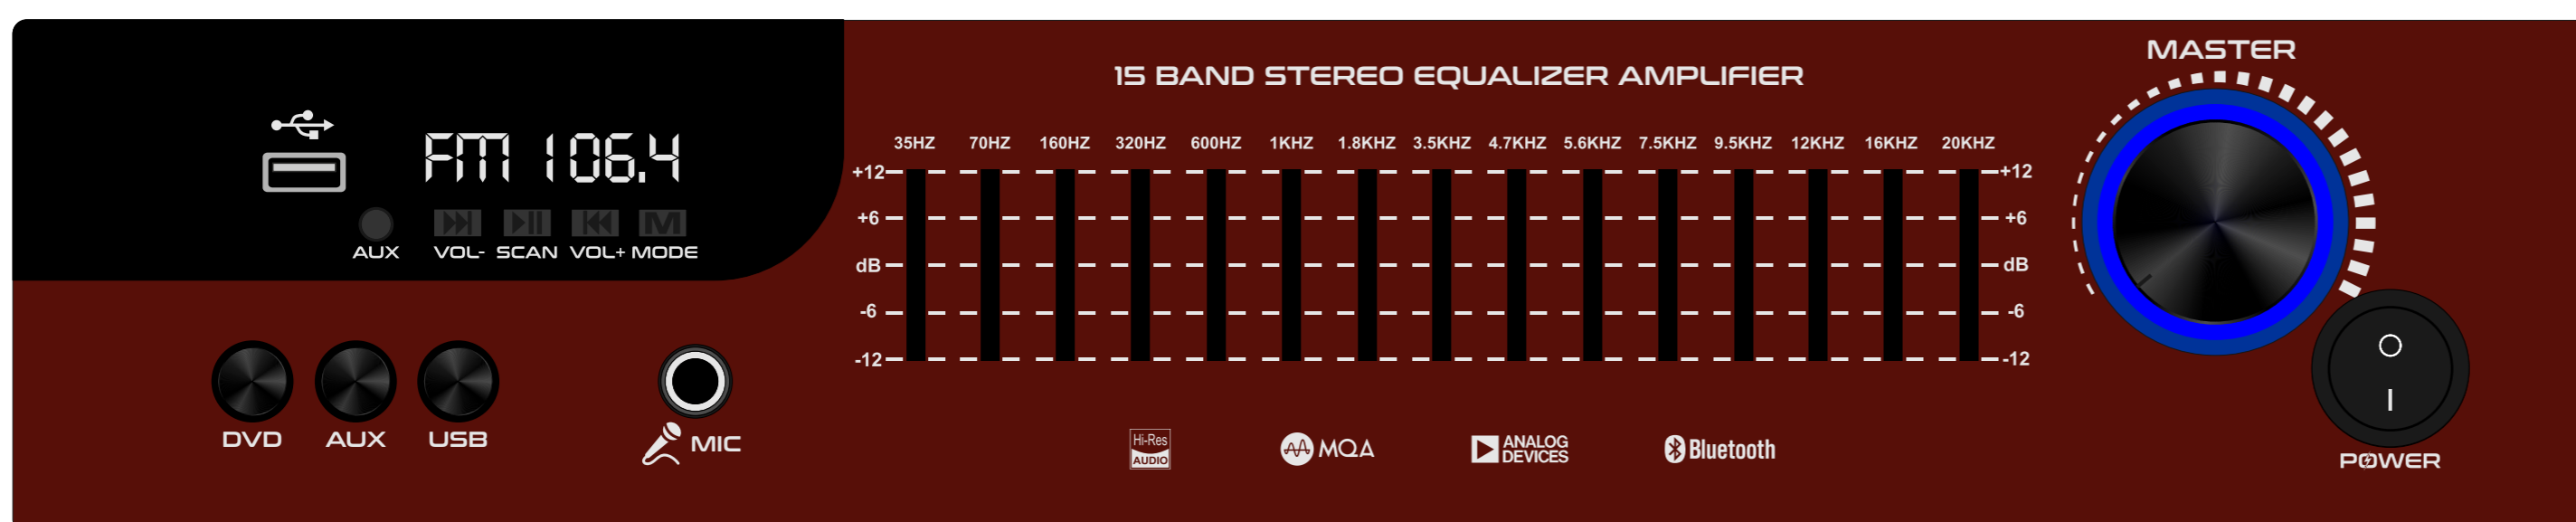

LIGHT GREY

WHITE

BROWN

GJ-05

MAT BLACK

DARK GREY

LIGHT GREY

WHITE