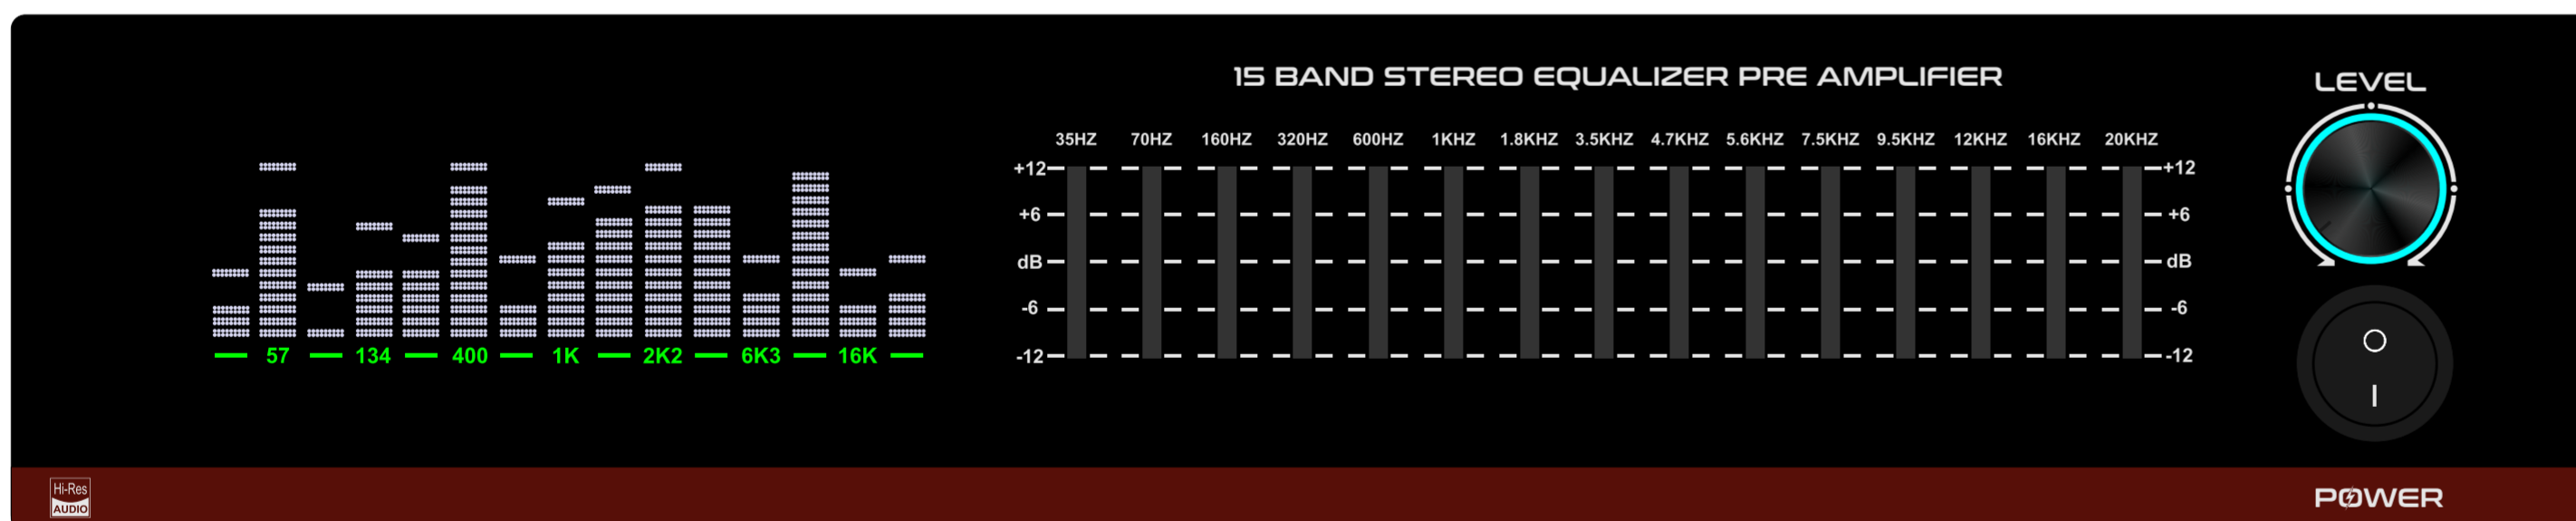

GJ-14

MAT BLACK

DARK GREY

LIGHT GREY

WHITE

BROWN

SMOCK

BACK SIDE