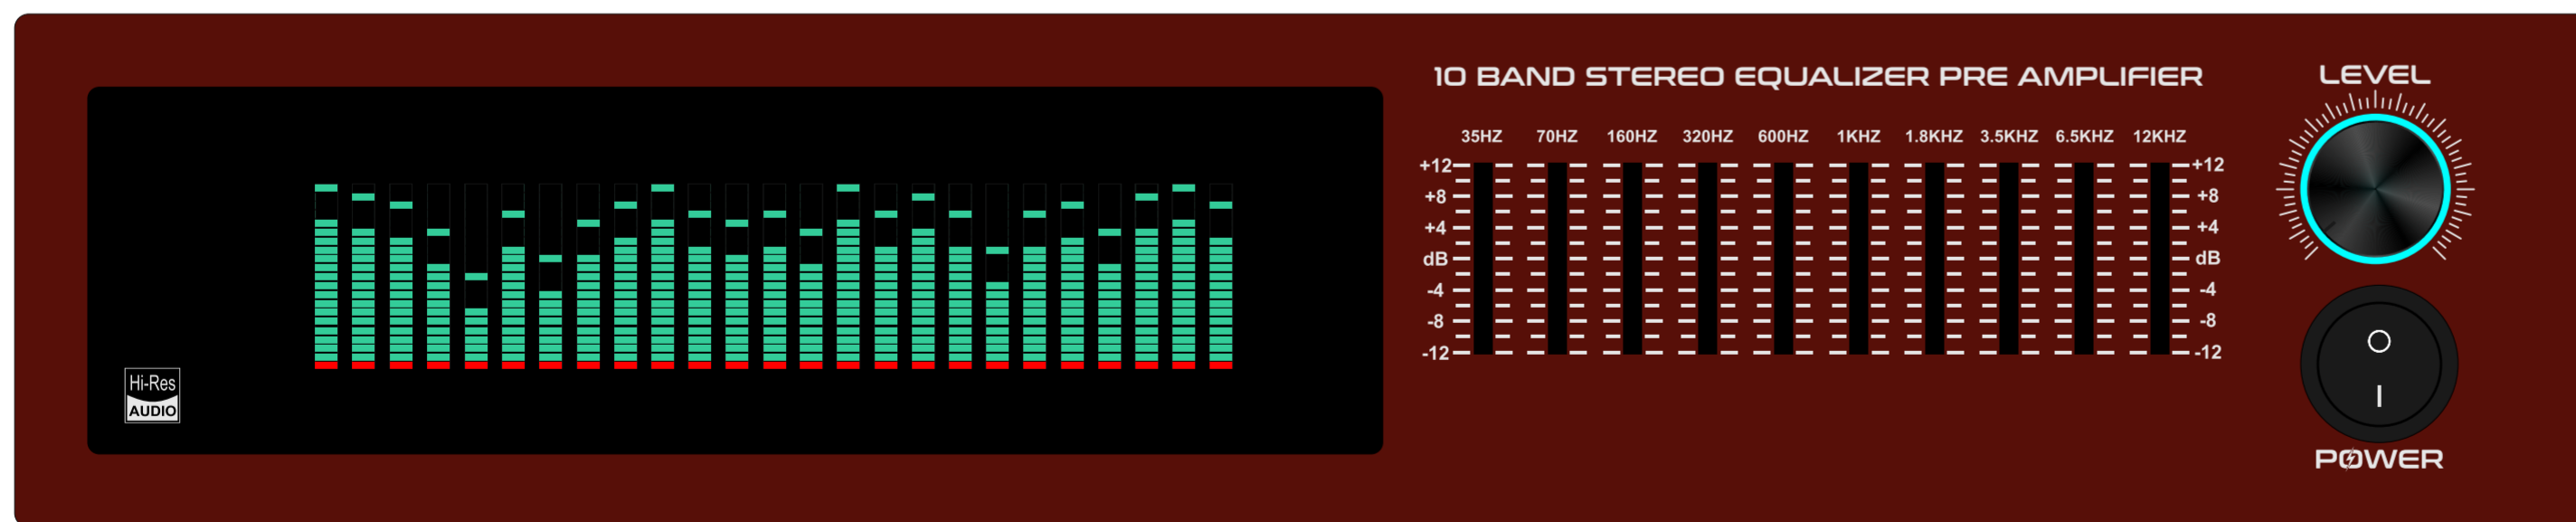

BACK SIDE

GJ-12

MAT BLACK

DARK GREY

LIGHT GREY

WHITE

BROWN

BACK SIDE