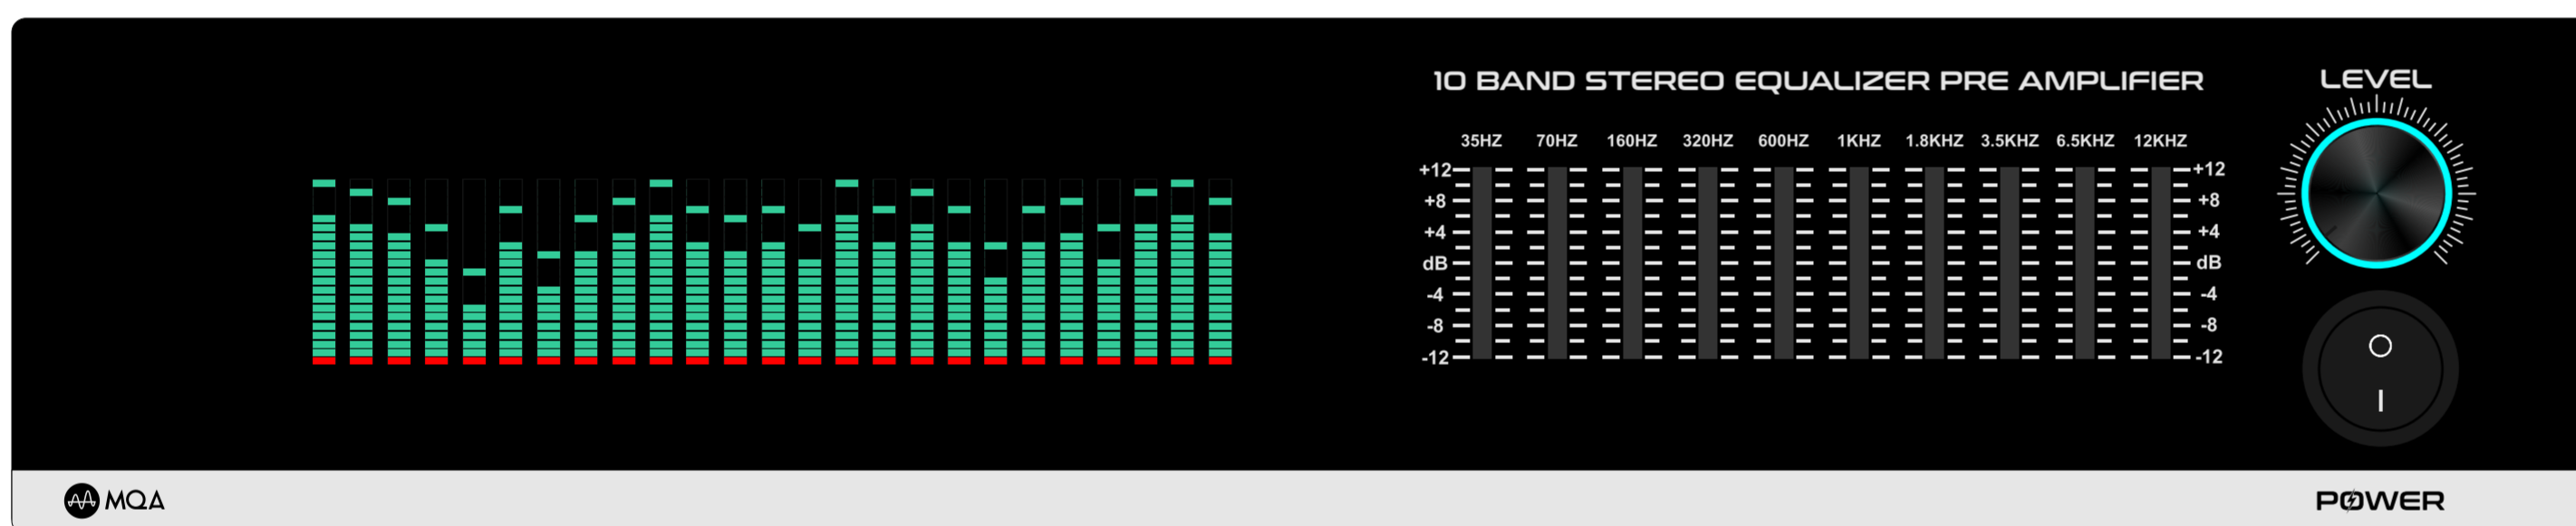

GJ-13

MAT BLACK

DARK GREY

LIGHT GREY

WHITE

BROWN

SMOKEY

BACK SIDE