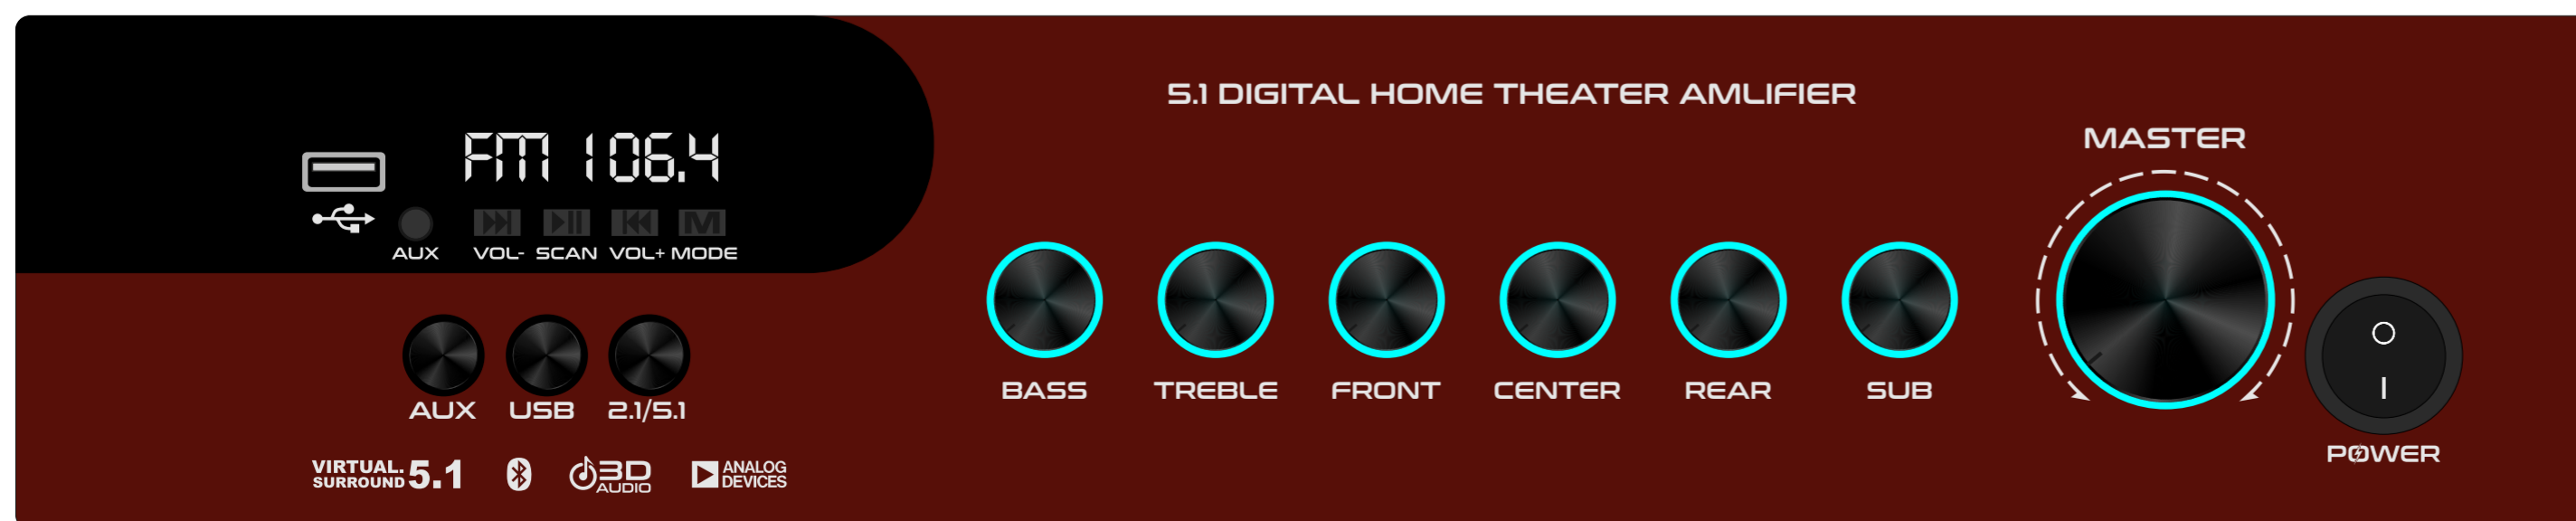

BROWN

BACK SIDE

GJ-06

MAT BLACK

DARK GREY

LIGHT GREY

WHITE

BROWN