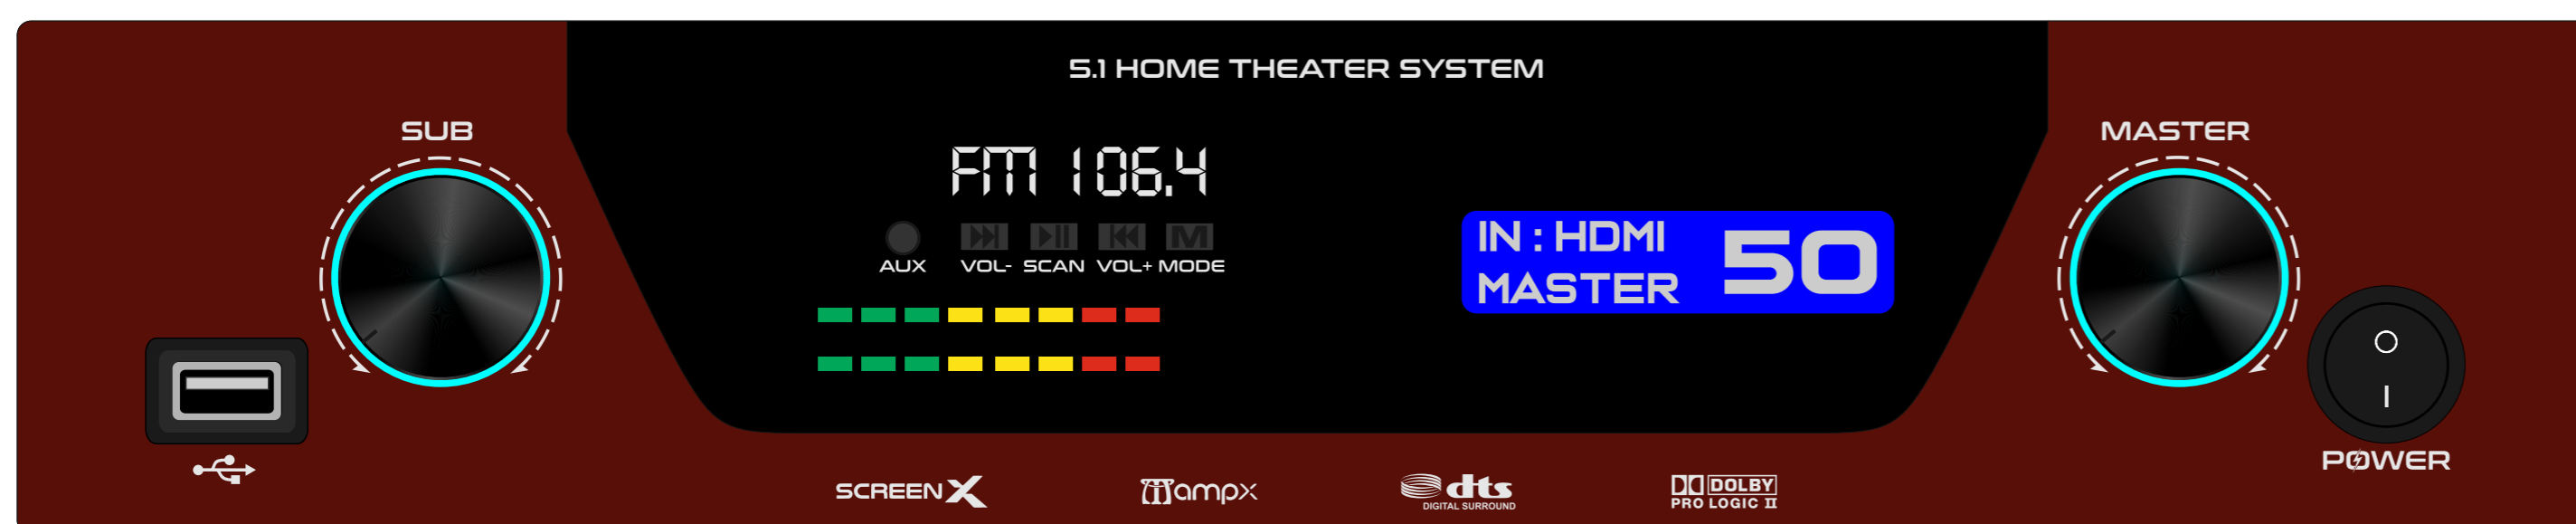

WHITE

BROWN

GJ-18

MAT BLACK

DARK GREY

LIGHT GREY

WHITE

BROWN