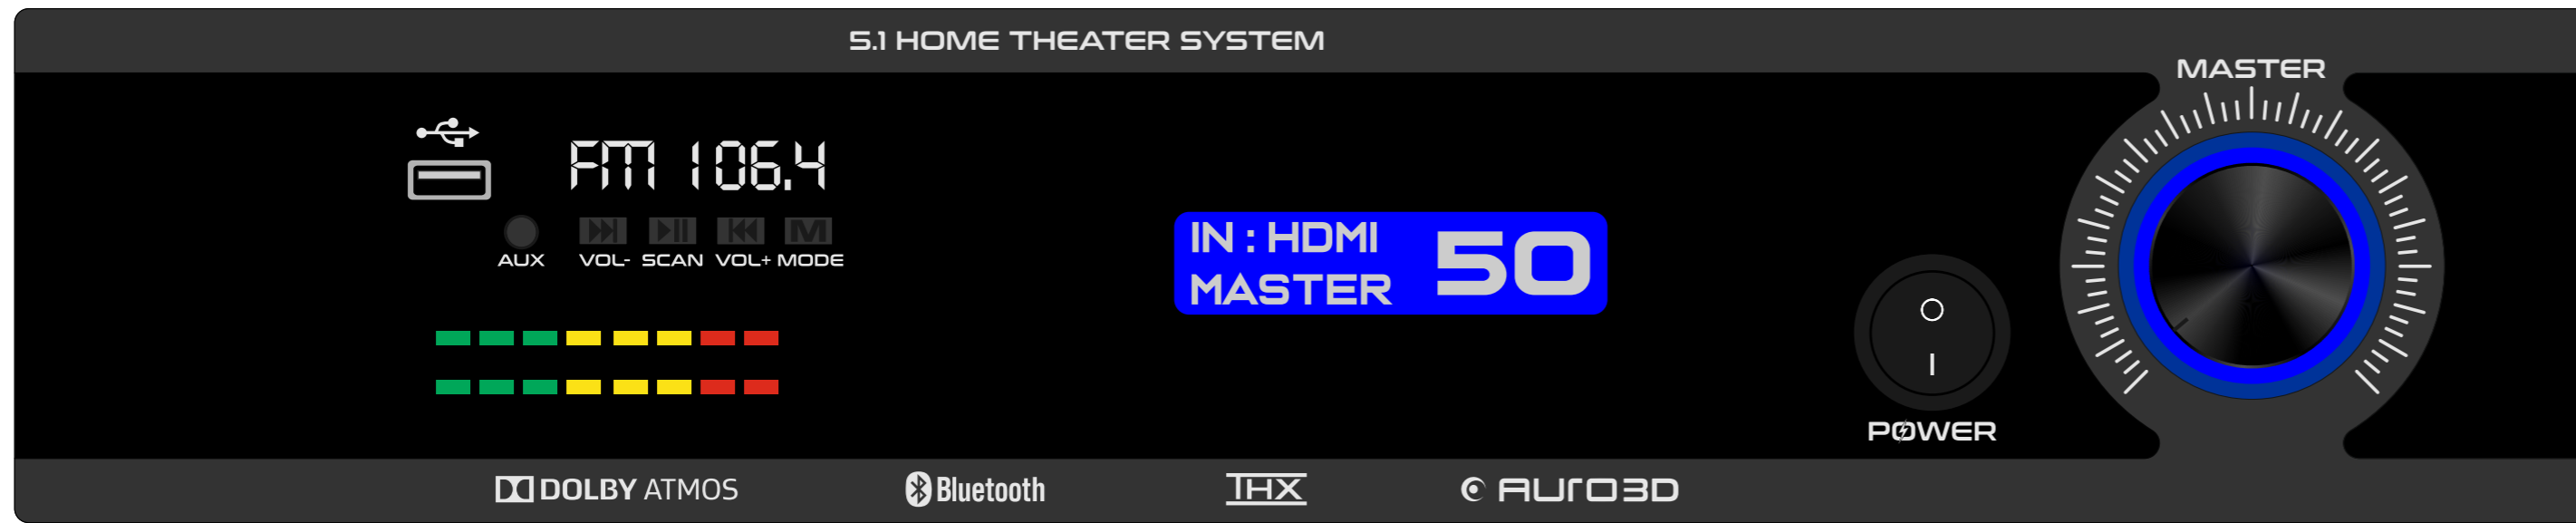

GJ-19

MAT BLACK