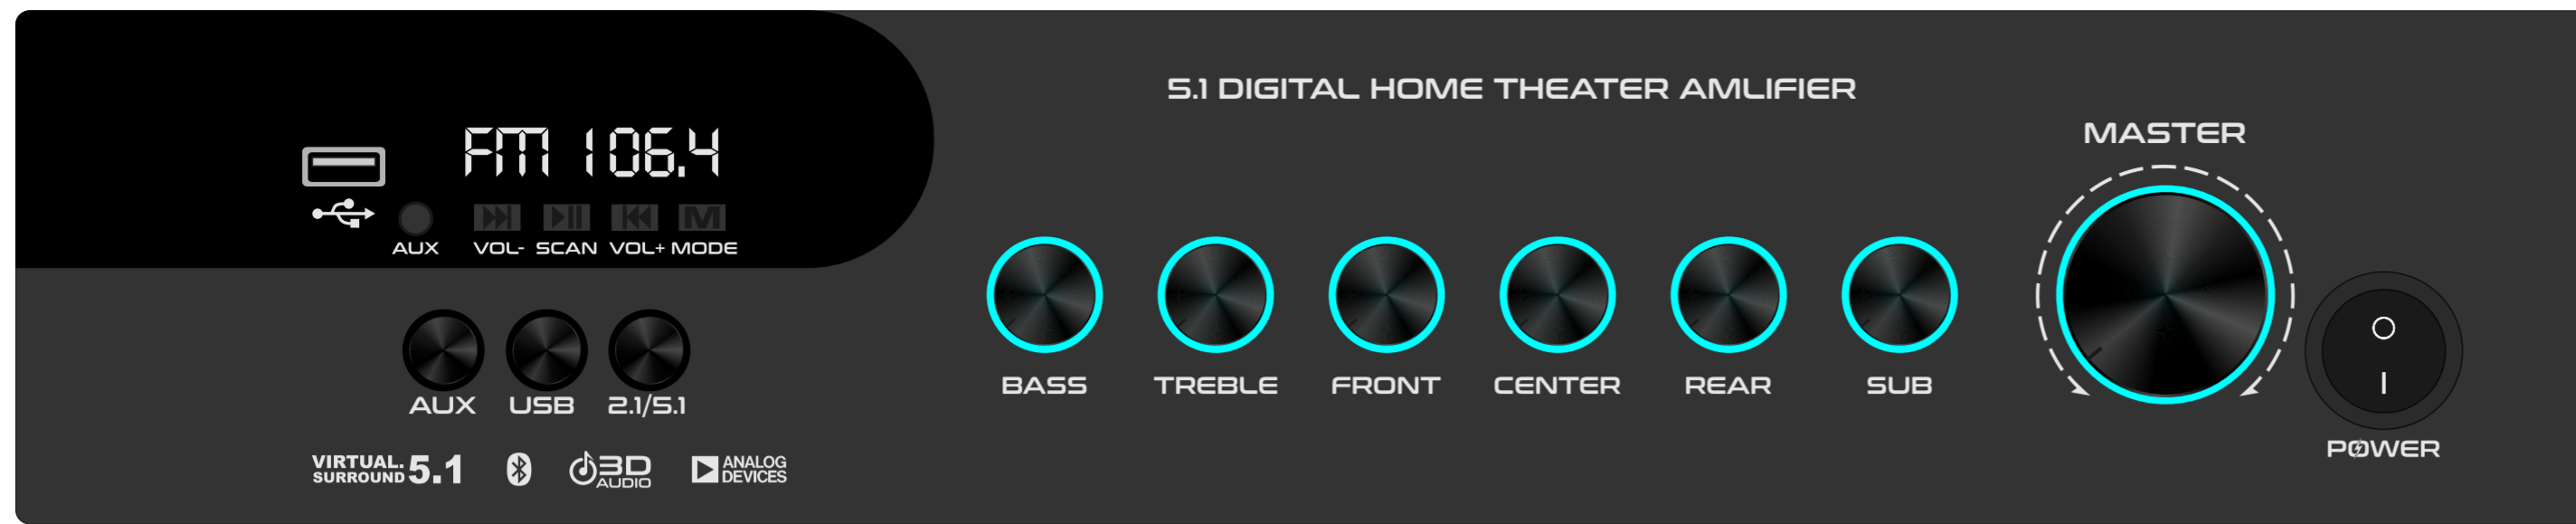

GJ-06

MAT BLACK