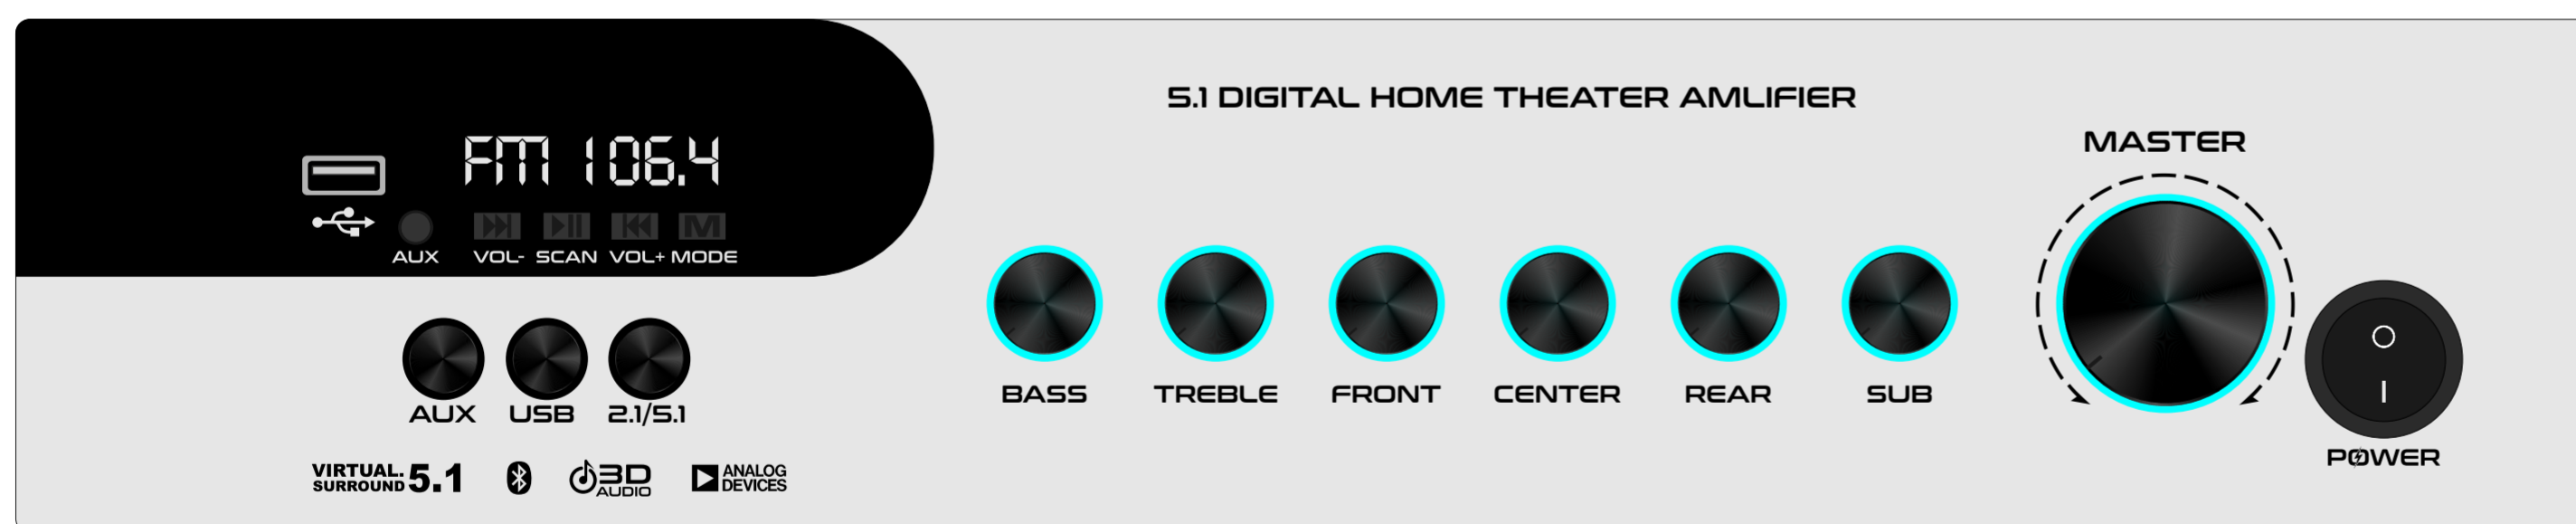

BROWN

BACK SIDE

GJ-06

MAT BLACK

DARK GREY

LIGHT GREY

WHITE

BROWN