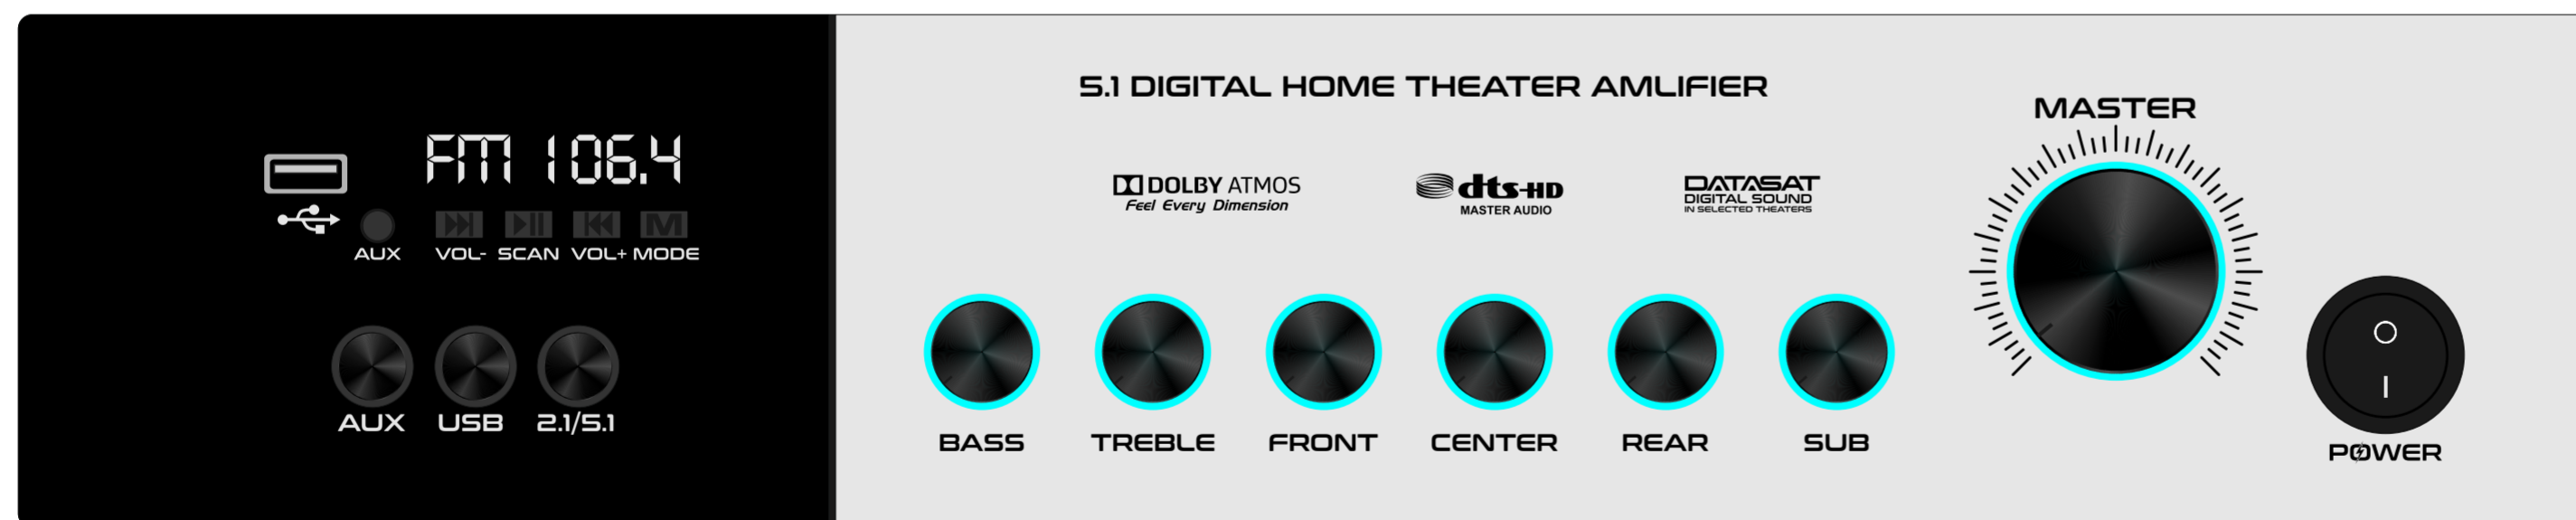

GJ-08

MAT BLACK

DARK GREY

LIGHT GREY

WHITE

BROWN