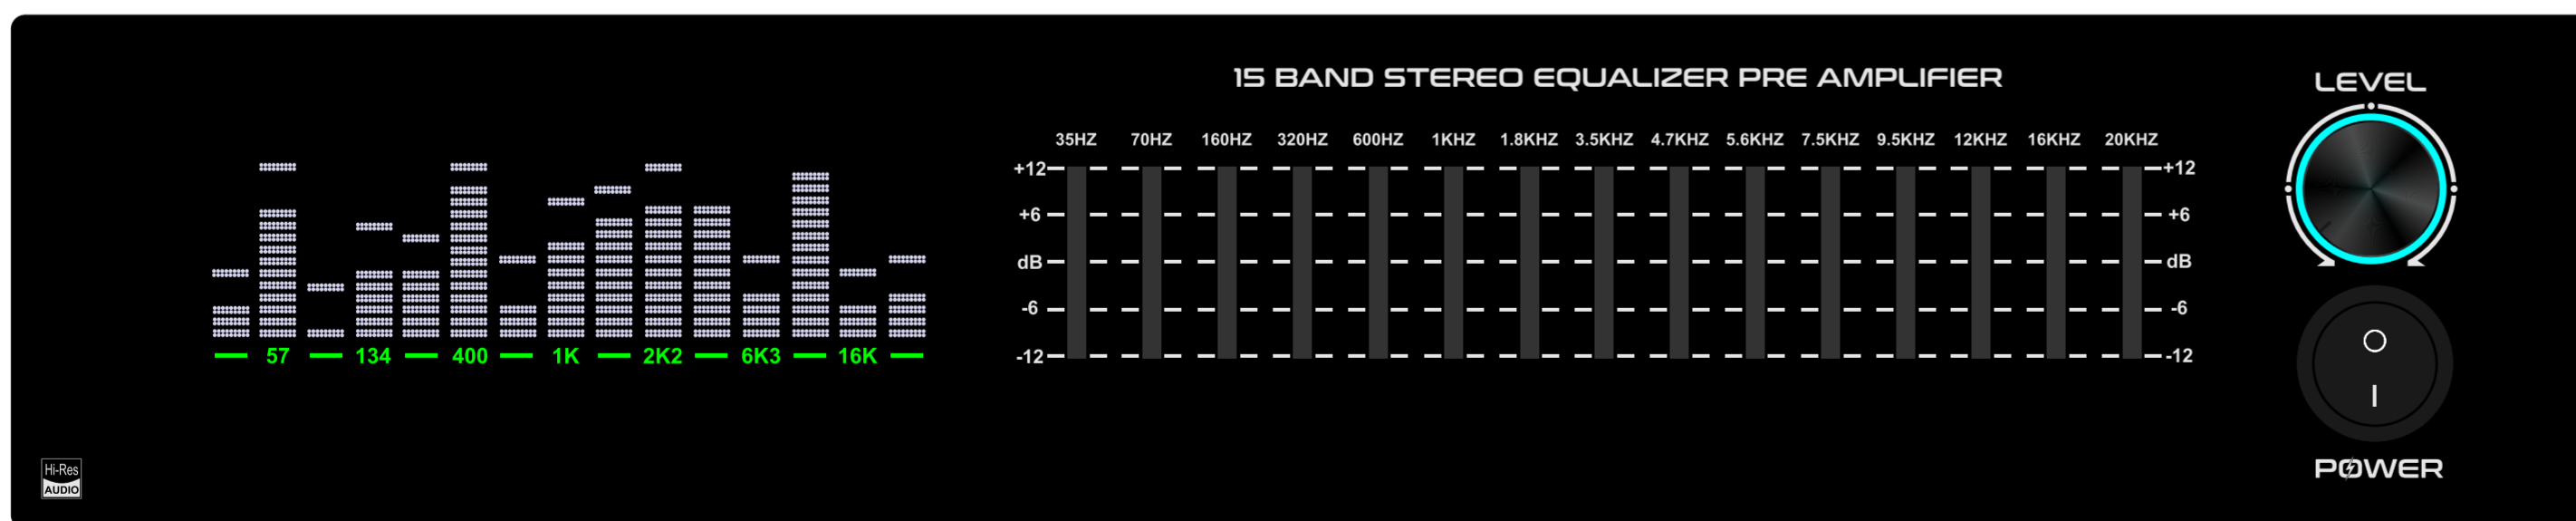

GJ-14

MAT BLACK

DARK GREY

LIGHT GREY

WHITE

BROWN

SMOCK

BACK SIDE