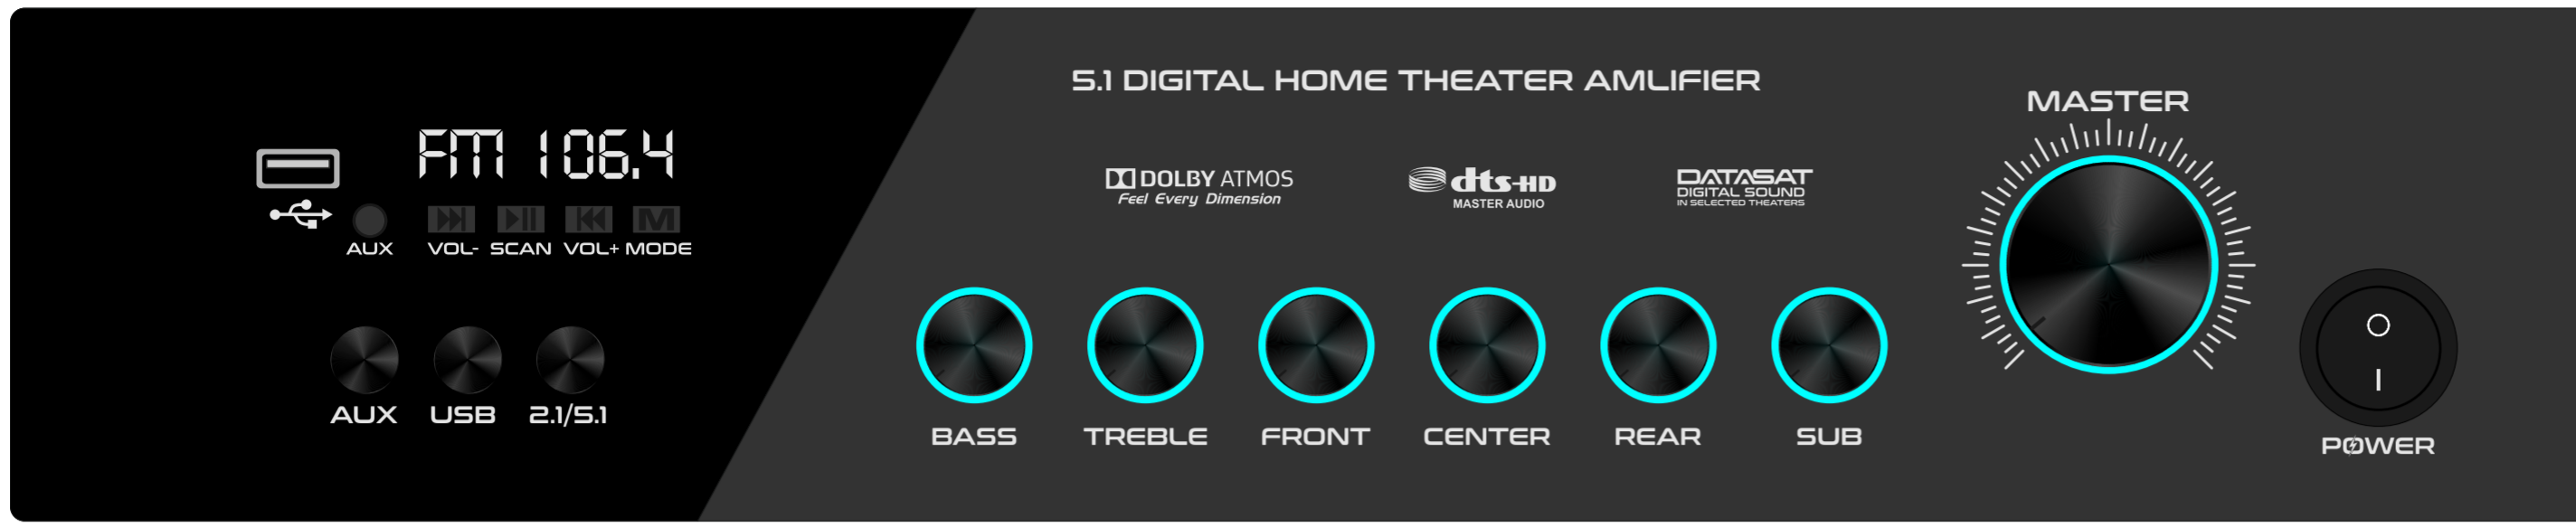

GJ-09

MAT BLACK