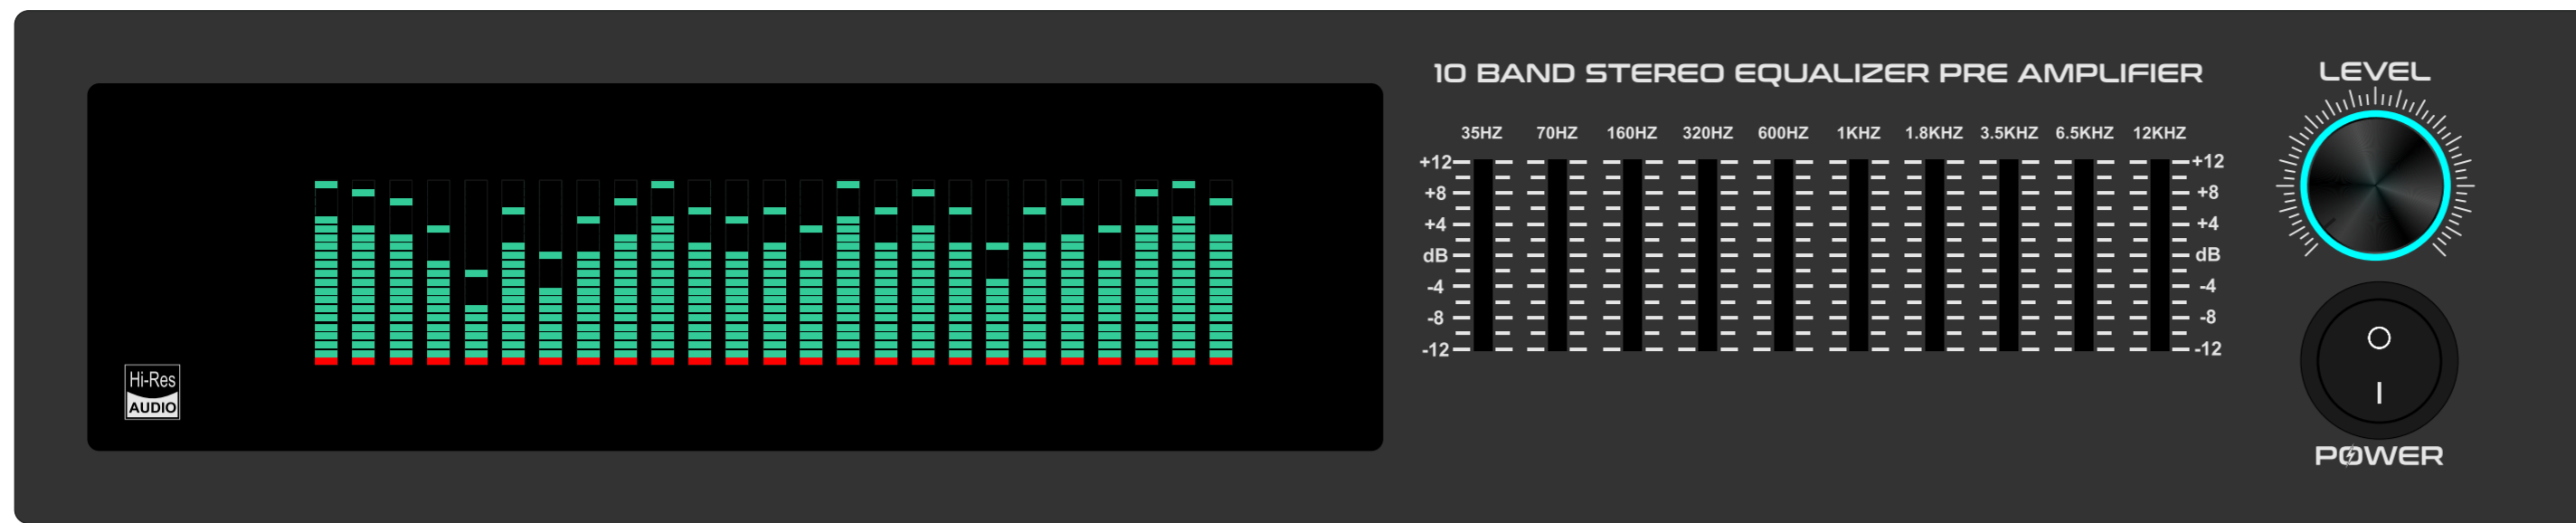

GJ-12

MAT BLACK