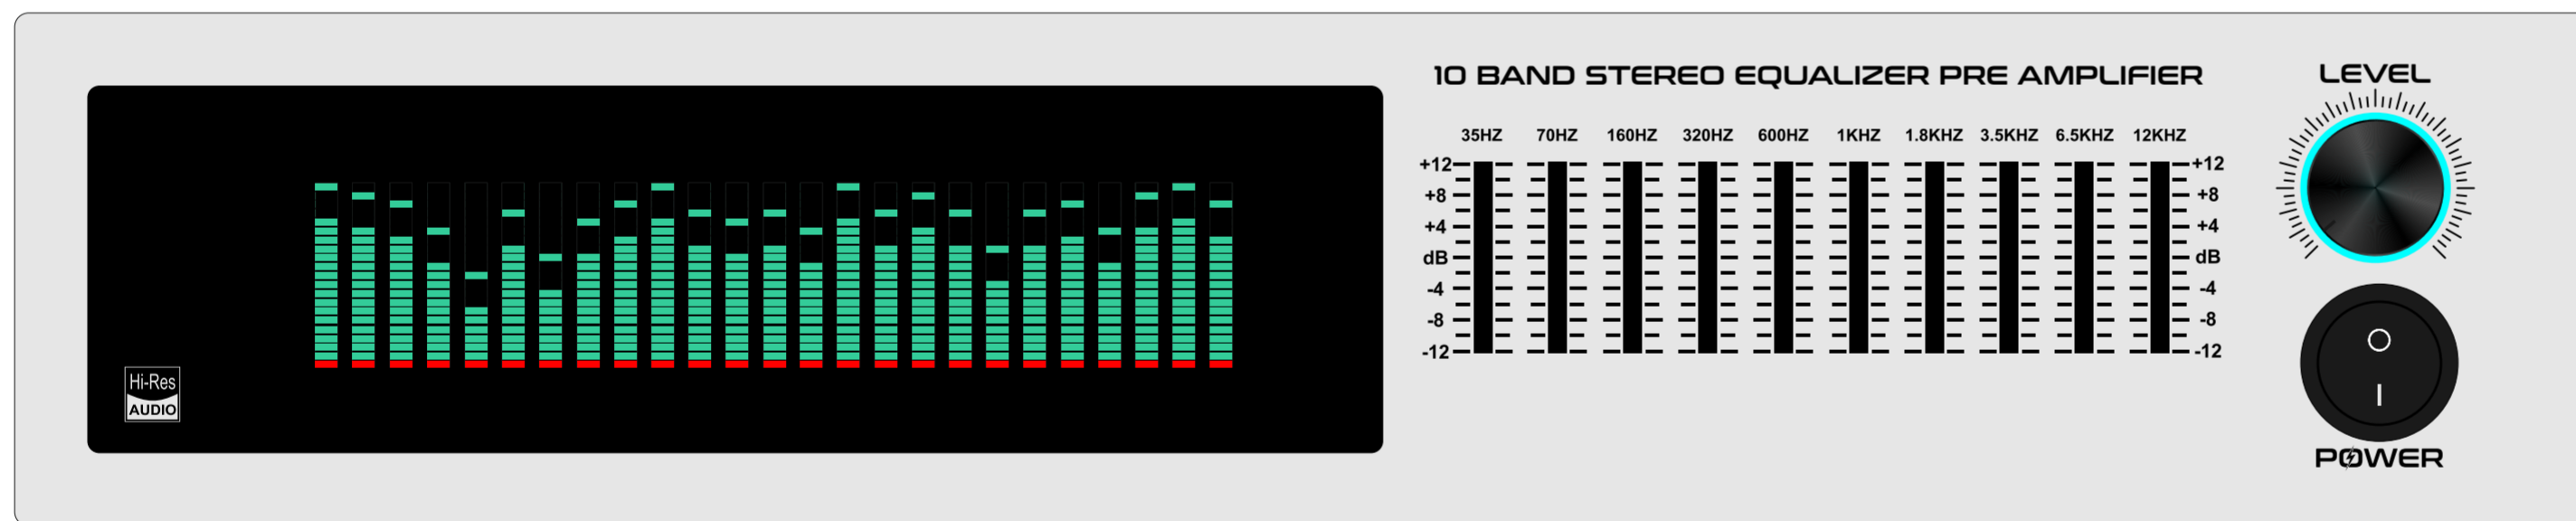

BACK SIDE

GJ-12

MAT BLACK

DARK GREY

LIGHT GREY

WHITE

BROWN

BACK SIDE