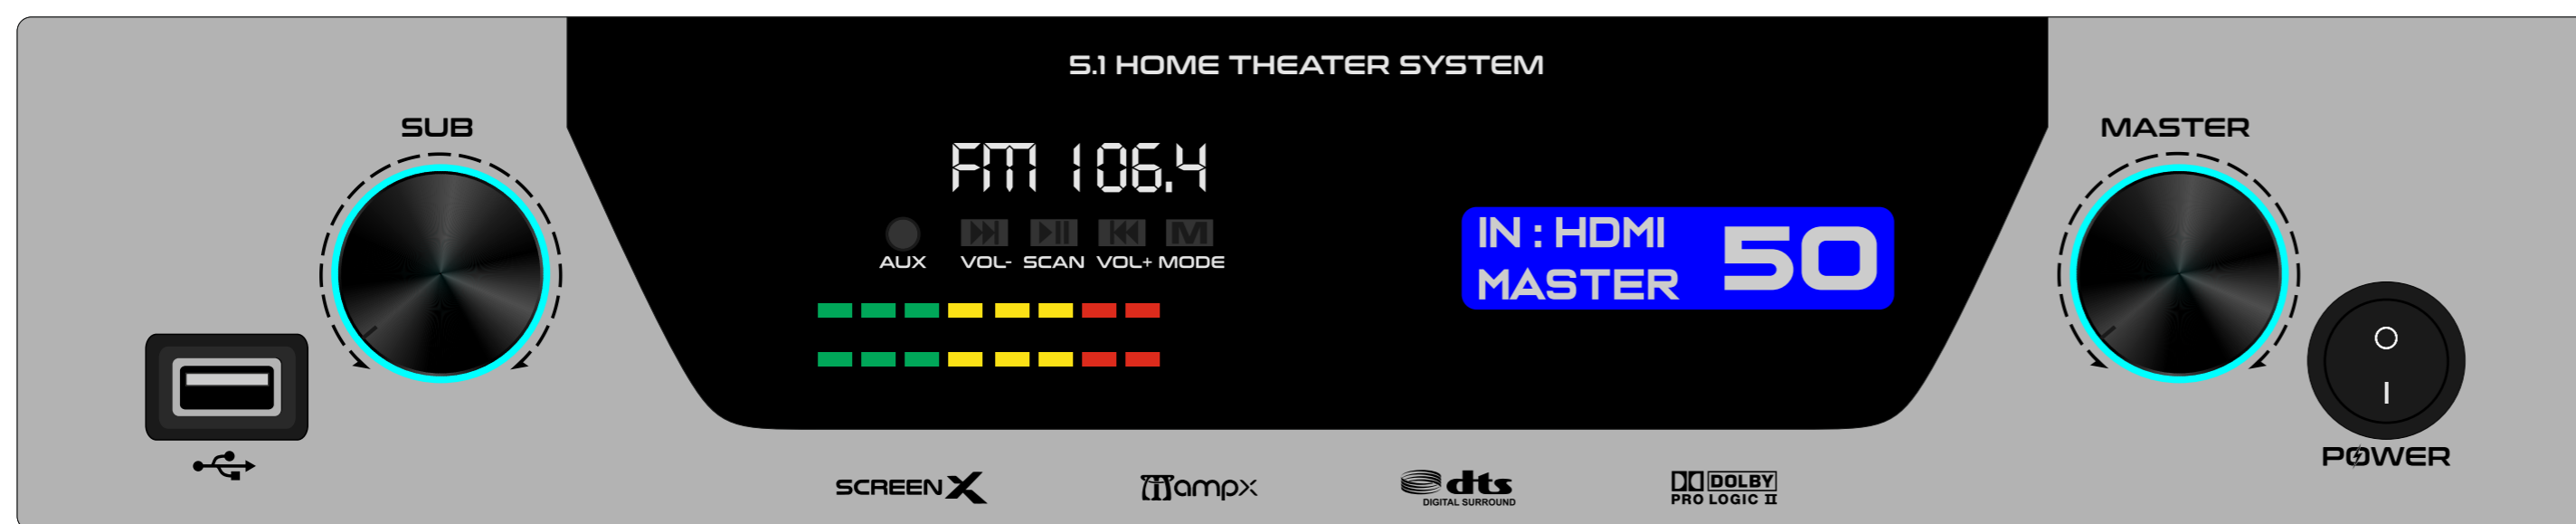

WHITE

BROWN

GJ-18

MAT BLACK

DARK GREY

LIGHT GREY

WHITE

BROWN