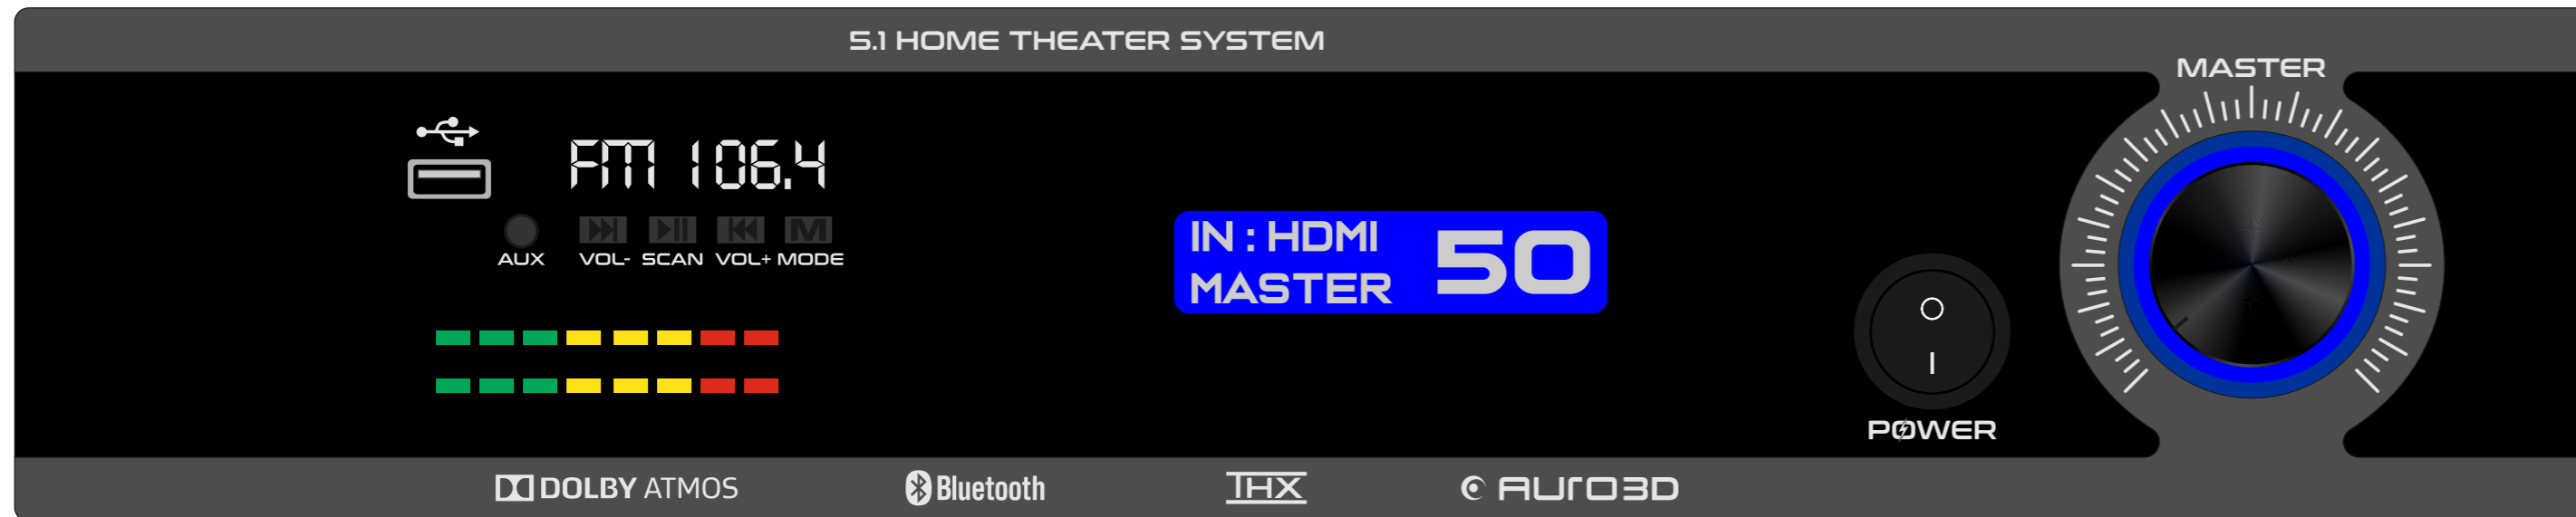

GJ-19

MAT BLACK

DARK GREY

LIGHT GREY

WHITE

BROWN