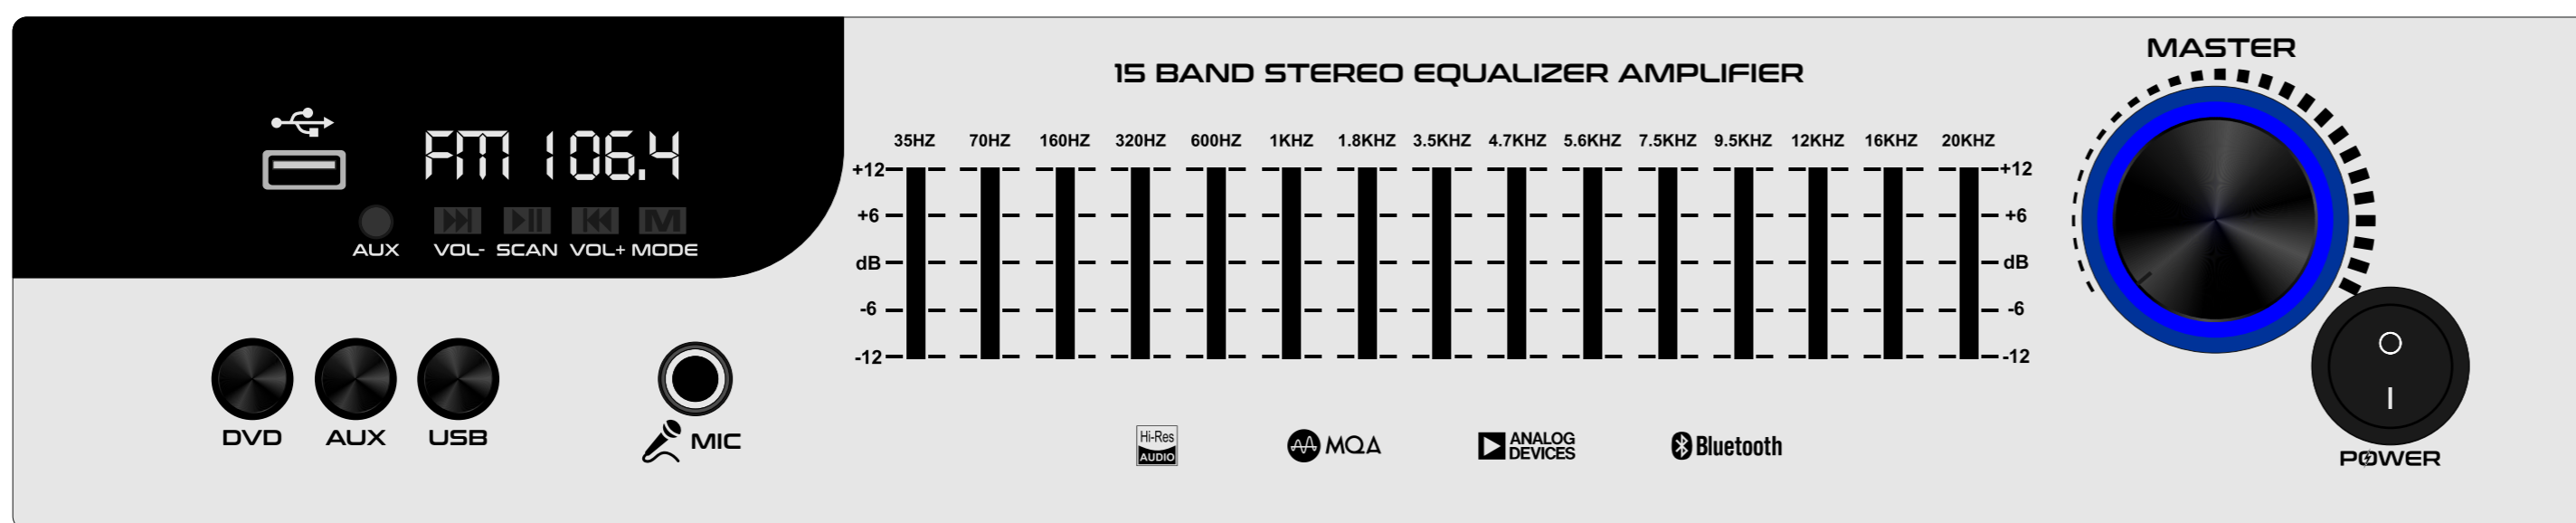

LIGHT GREY

WHITE

BROWN

GJ-05

MAT BLACK

DARK GREY

LIGHT GREY

WHITE