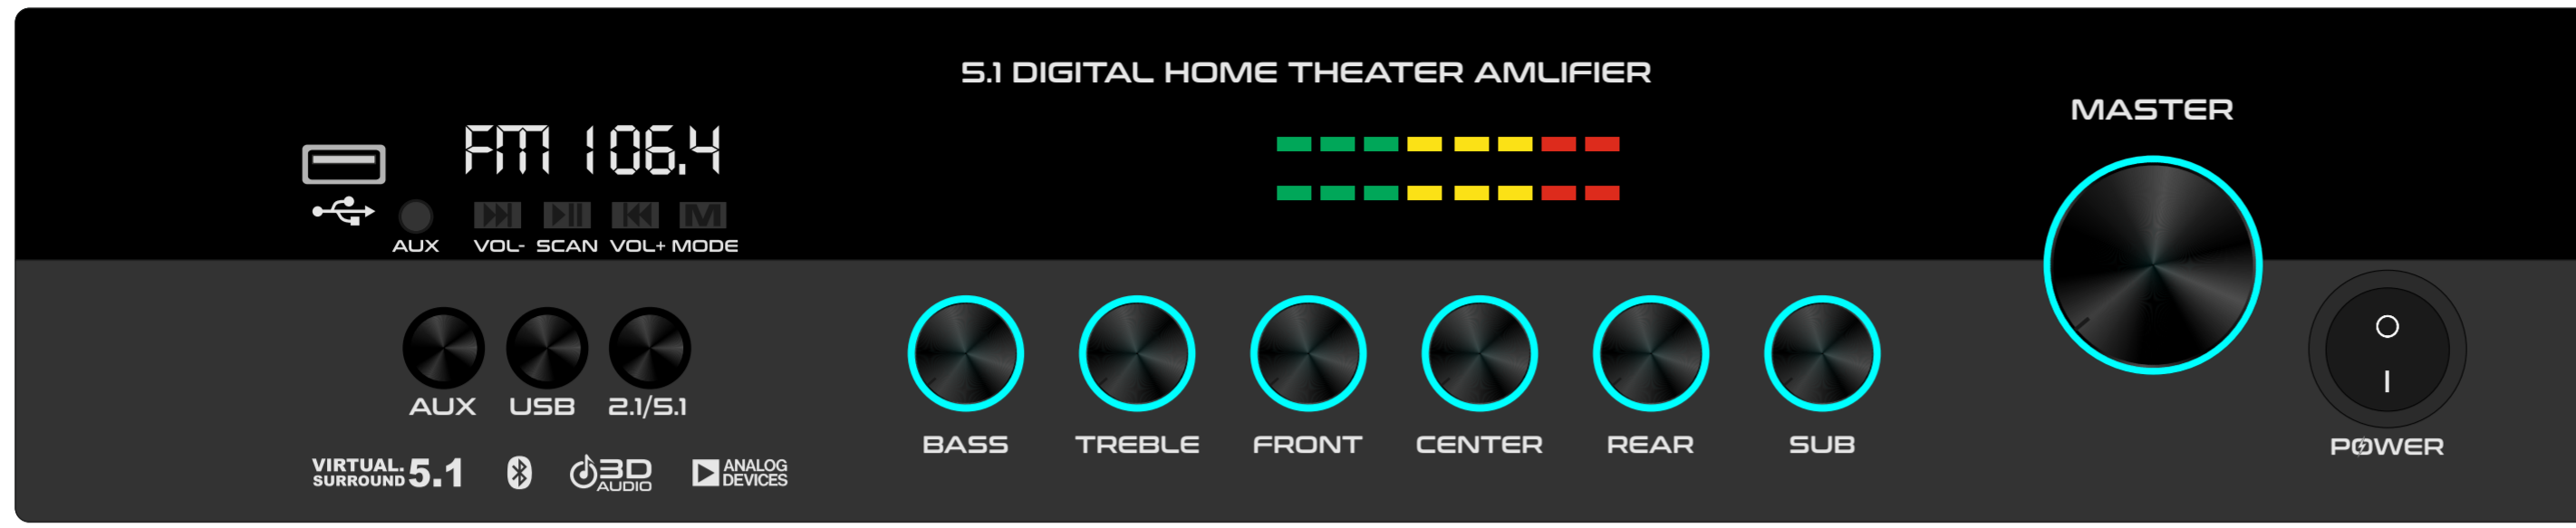

GJ-07

MAT BLACK