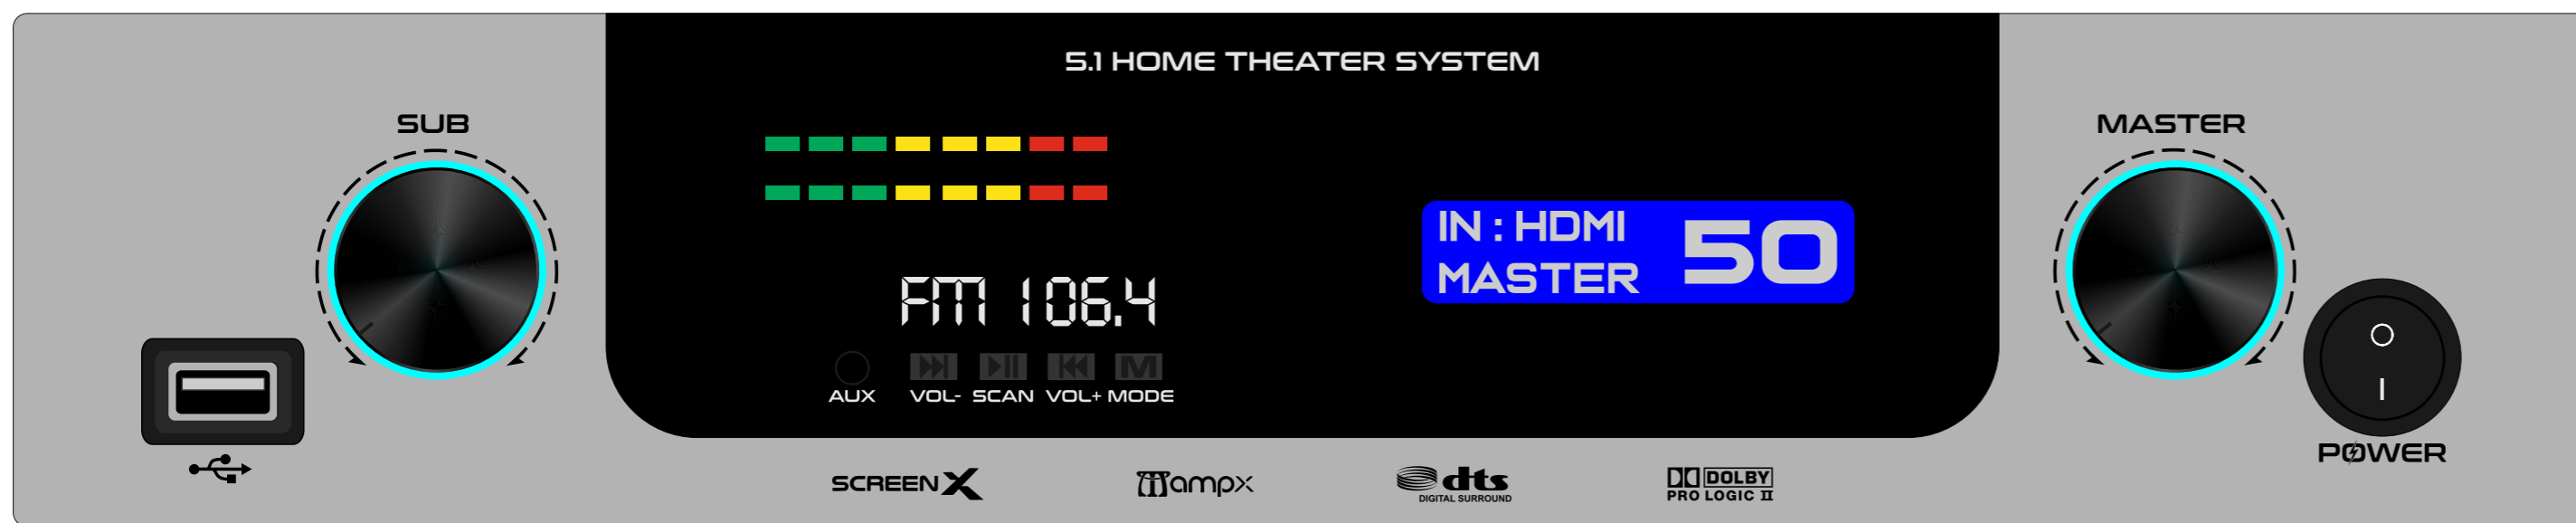

DARK GREY

LIGHT GREY

WHITE

BROWN

GJ-17

MAT BLACK

DARK GREY

LIGHT GREY