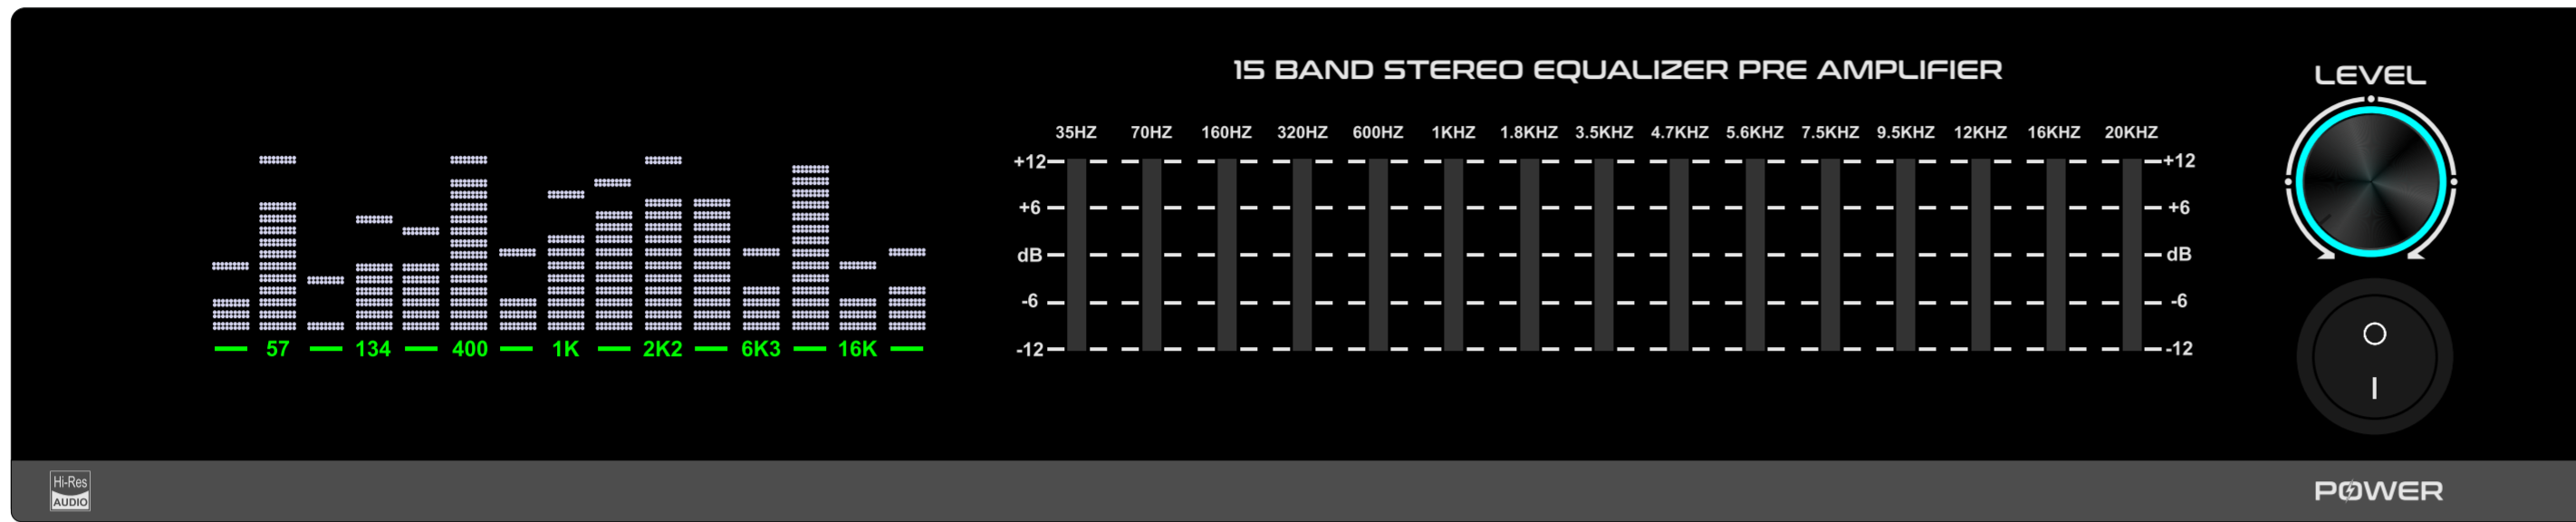

GJ-14

MAT BLACK

DARK GREY

LIGHT GREY

WHITE

BROWN

SMOCK

BACK SIDE