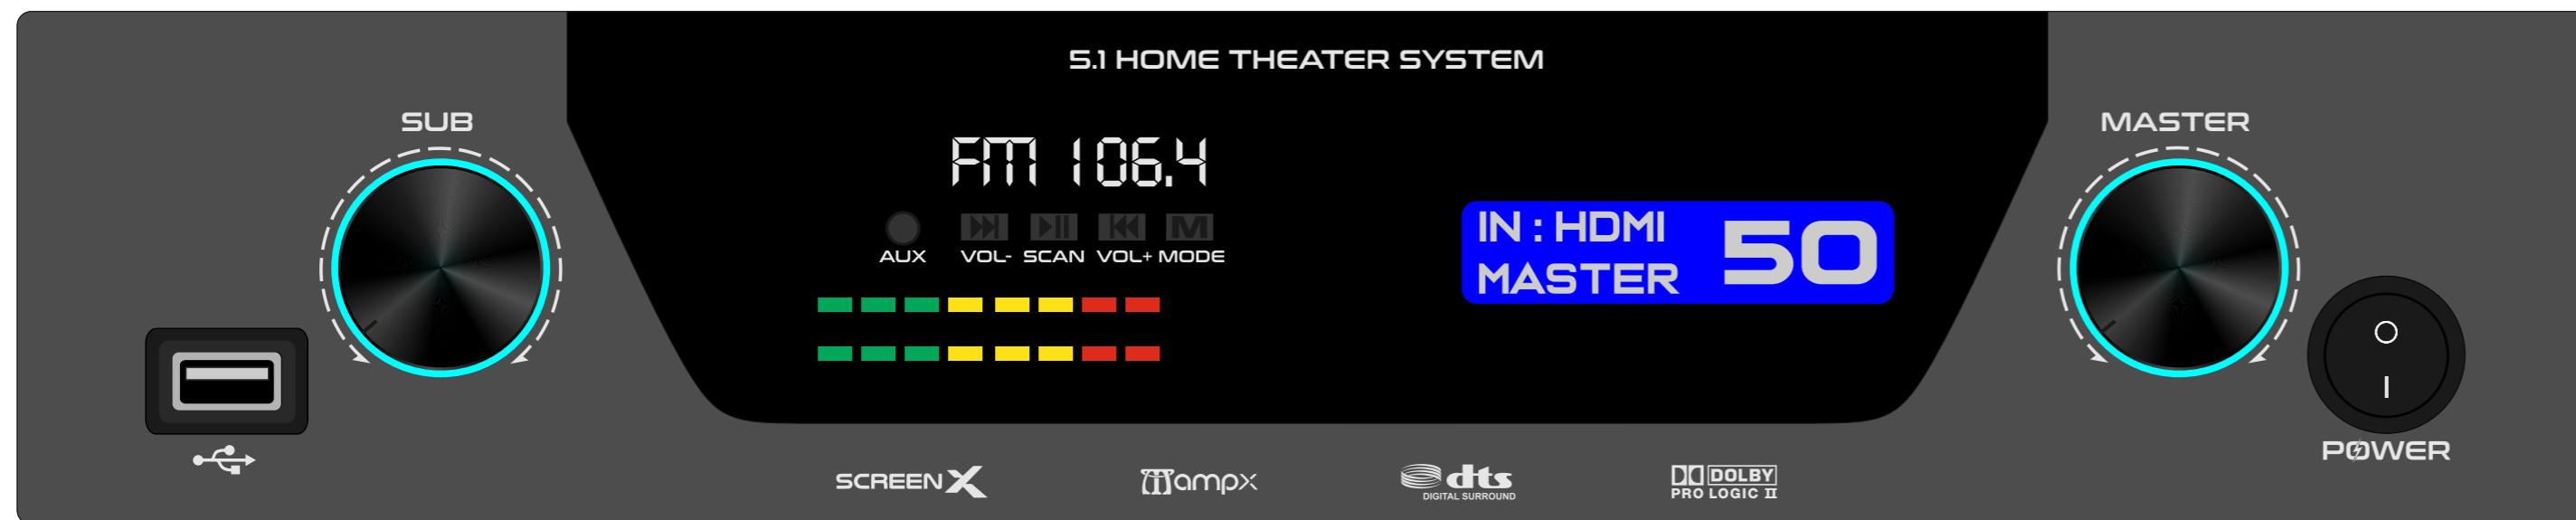

WHITE

BROWN

GJ-18

MAT BLACK

DARK GREY

LIGHT GREY

WHITE

BROWN