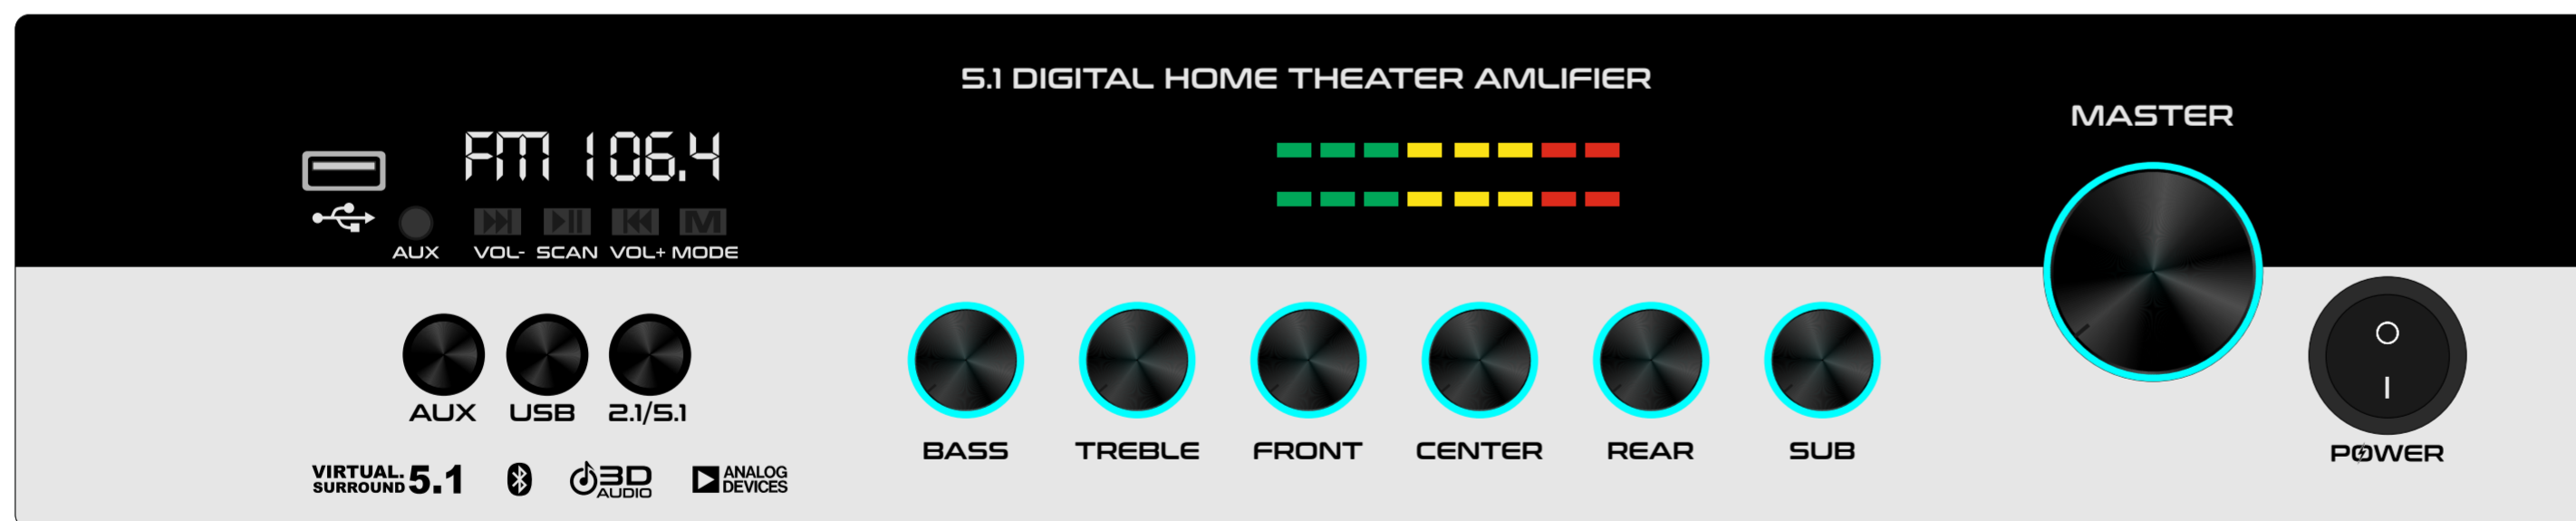

GJ-07

MAT BLACK

DARK GREY

LIGHT GREY

WHITE

BROWN

GJ-08

MAT BLACK