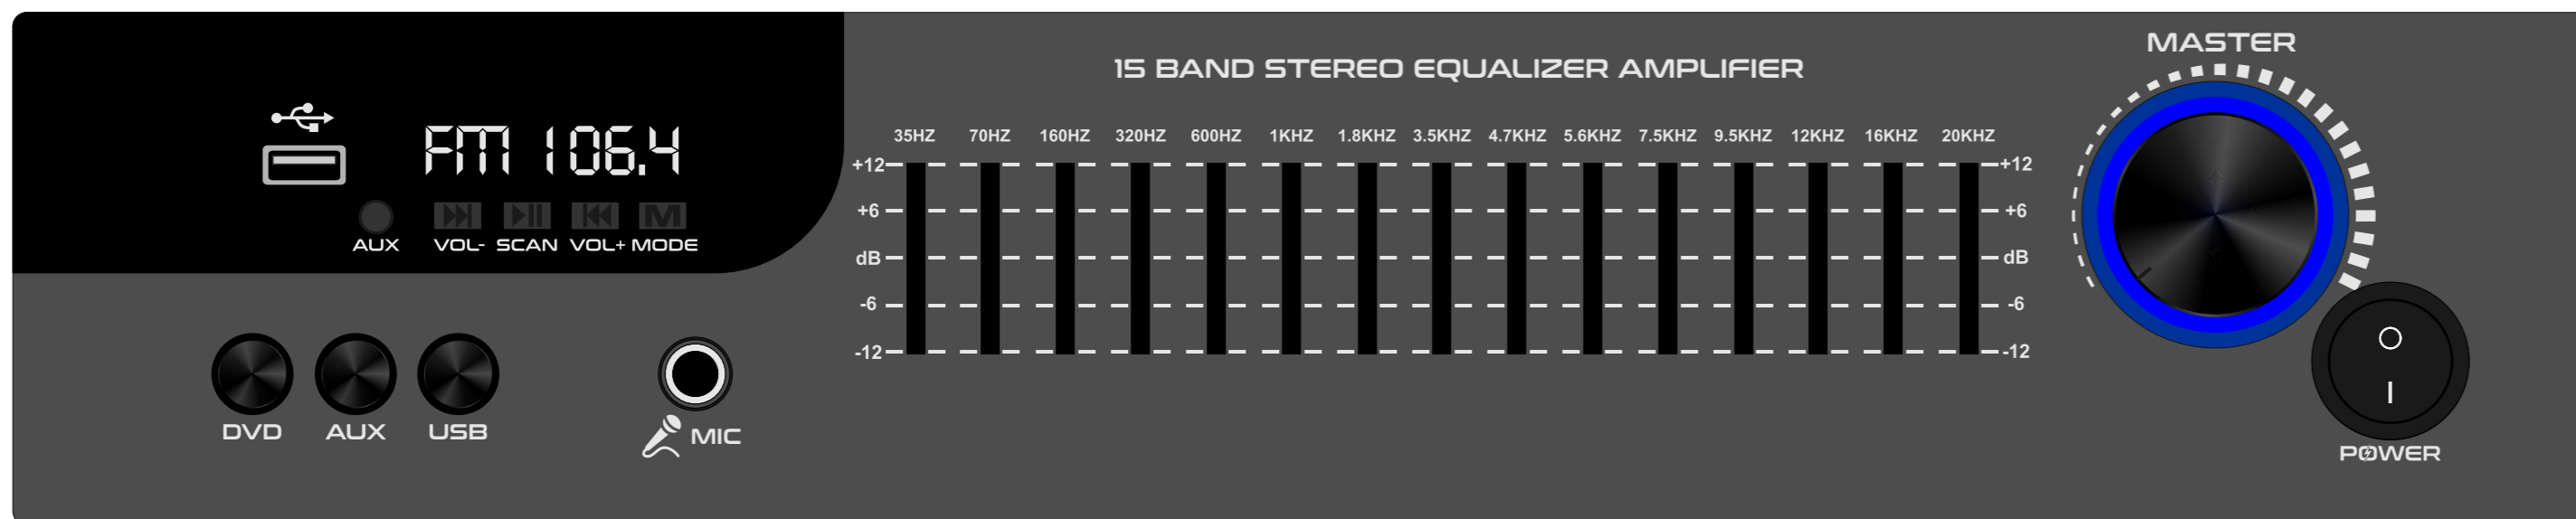

LIGHT GREY

WHITE

BROWN

GJ-05

MAT BLACK

DARK GREY

LIGHT GREY

WHITE