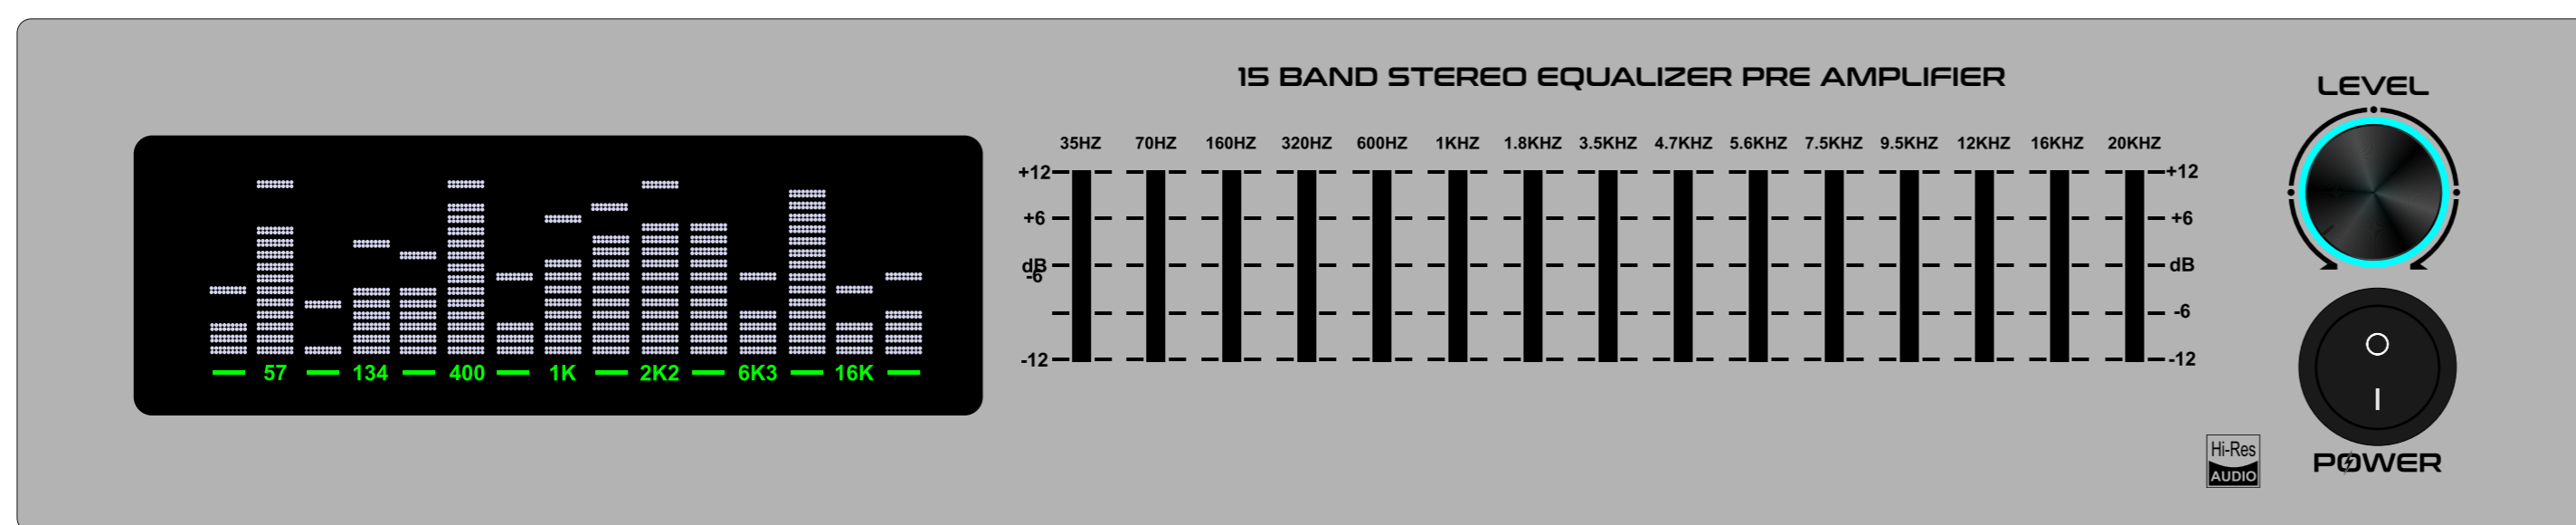

SMOCK

BACK SIDE

GJ-11

MAT BLACK

DARK GREY

LIGHT GREY

WHITE

BROWN