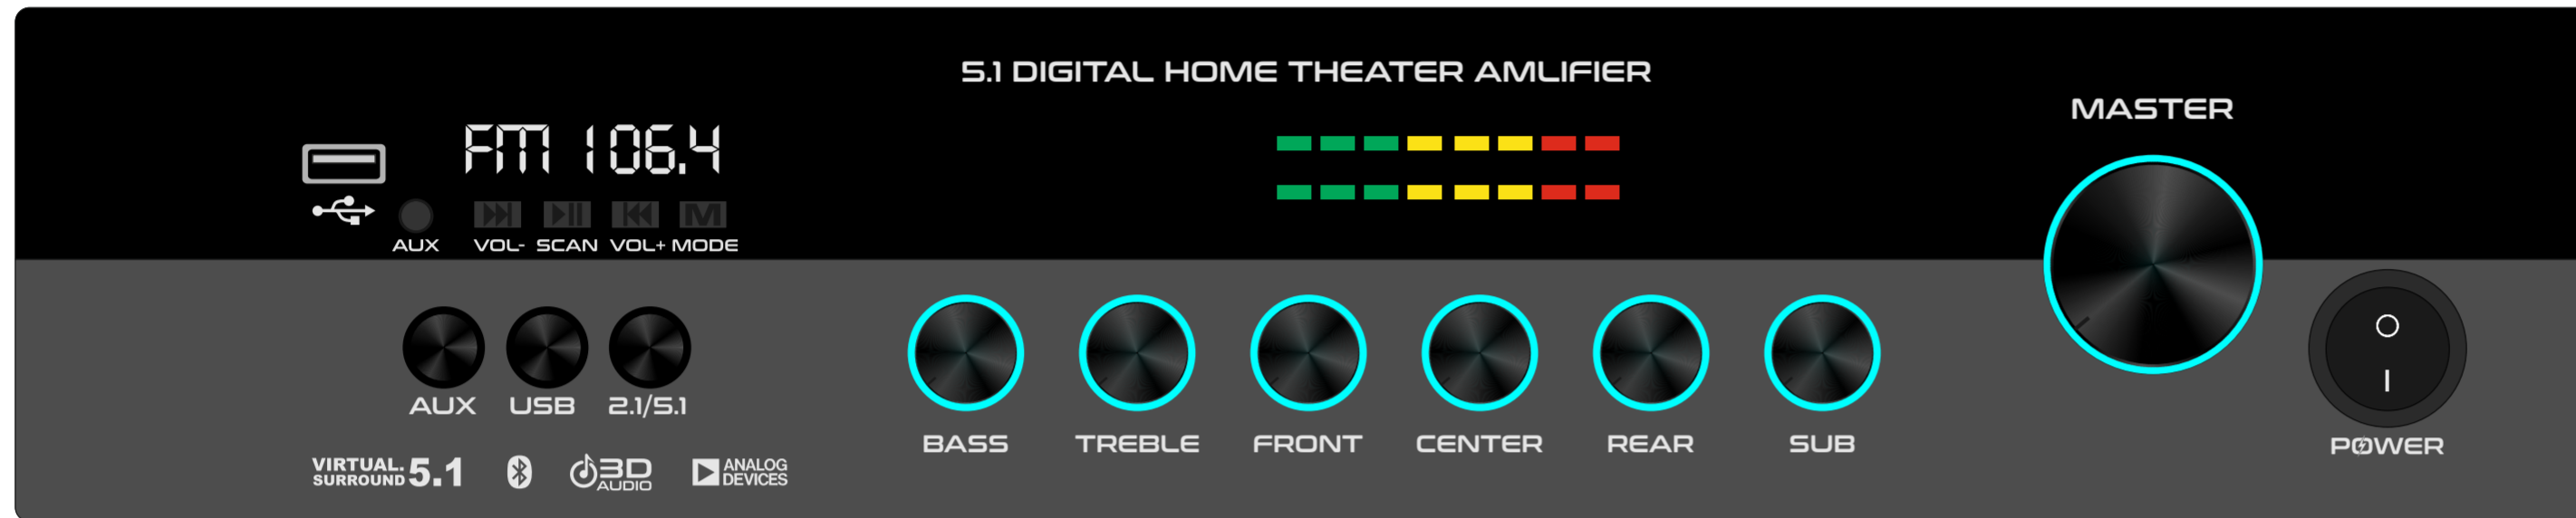

GJ-07

MAT BLACK

DARK GREY

LIGHT GREY

WHITE

BROWN