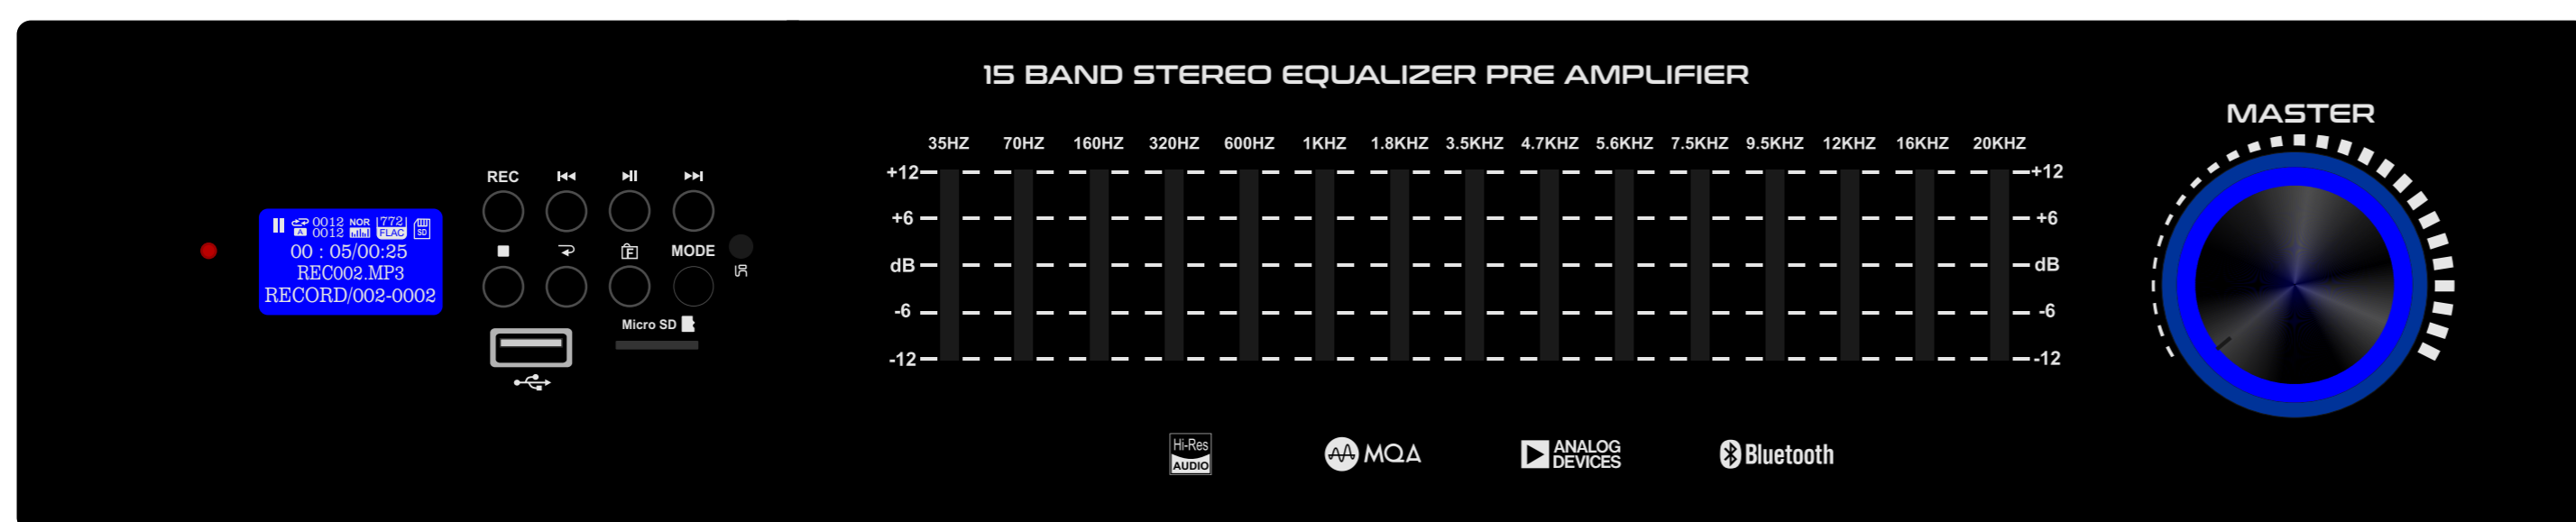

WHITE

BROWN

GJ-10

MAT BLACK

DARK GREY

LIGHT GREY

WHITE

BROWN