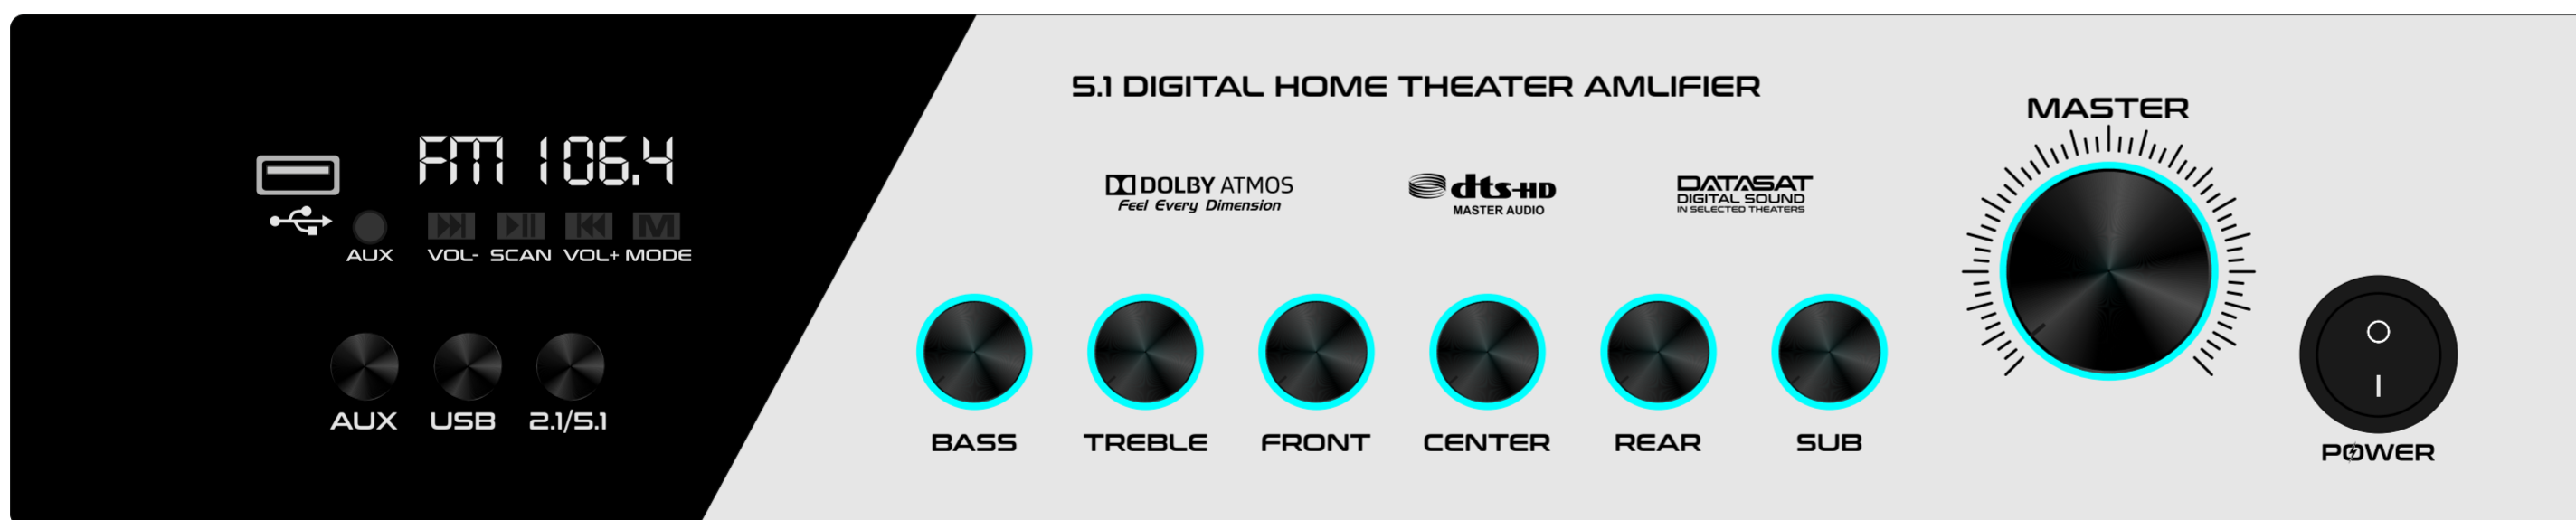

WHITE

BROWN

GJ-10

MAT BLACK

DARK GREY

LIGHT GREY

WHITE

BROWN