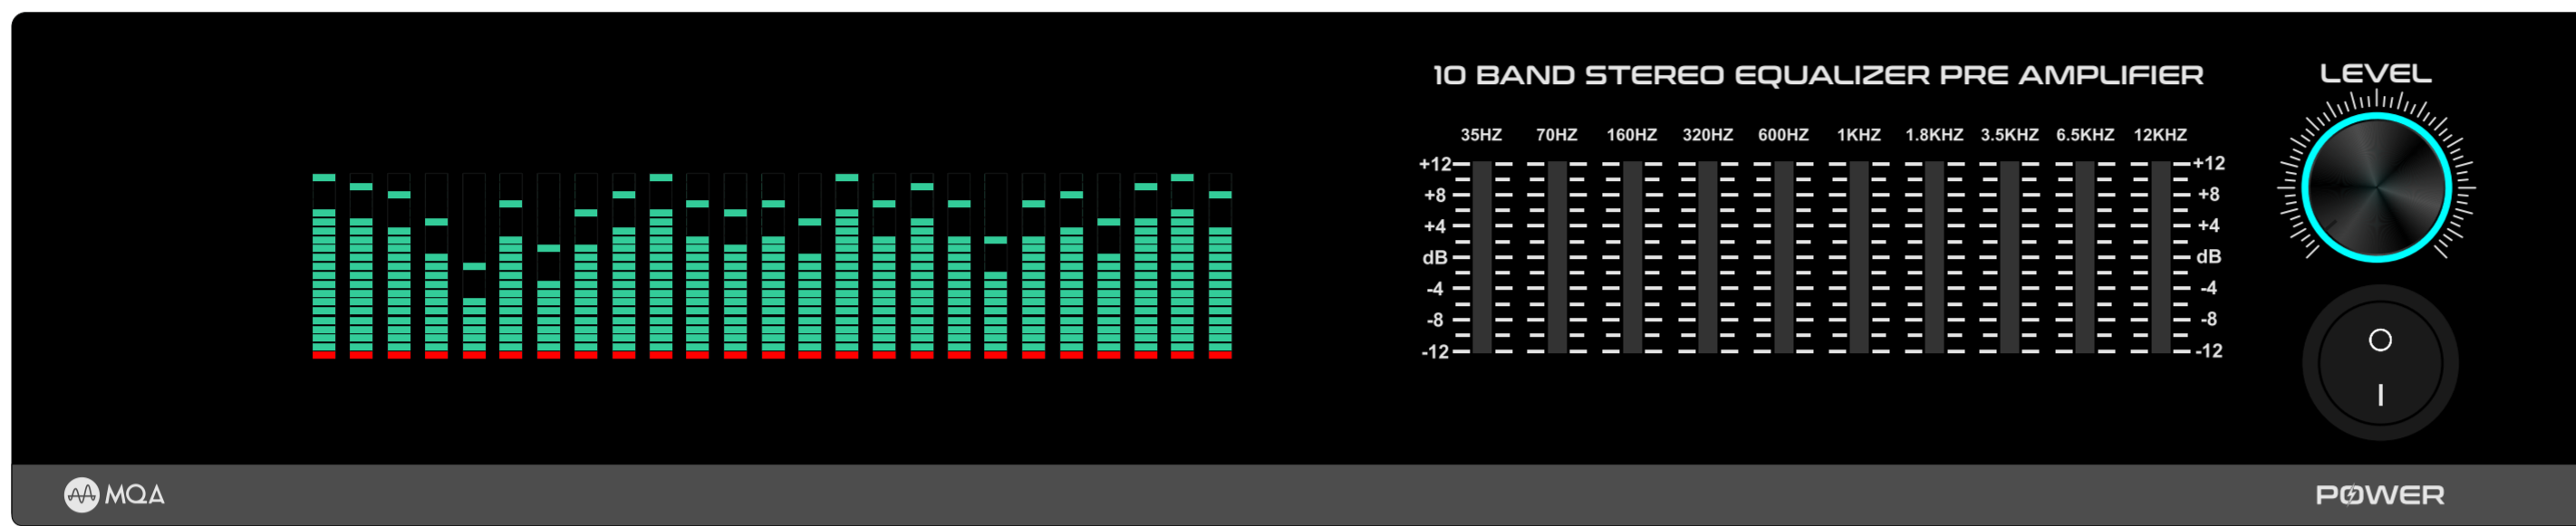

GJ-13

MAT BLACK

DARK GREY

LIGHT GREY

WHITE

BROWN

SMOKEY

BACK SIDE