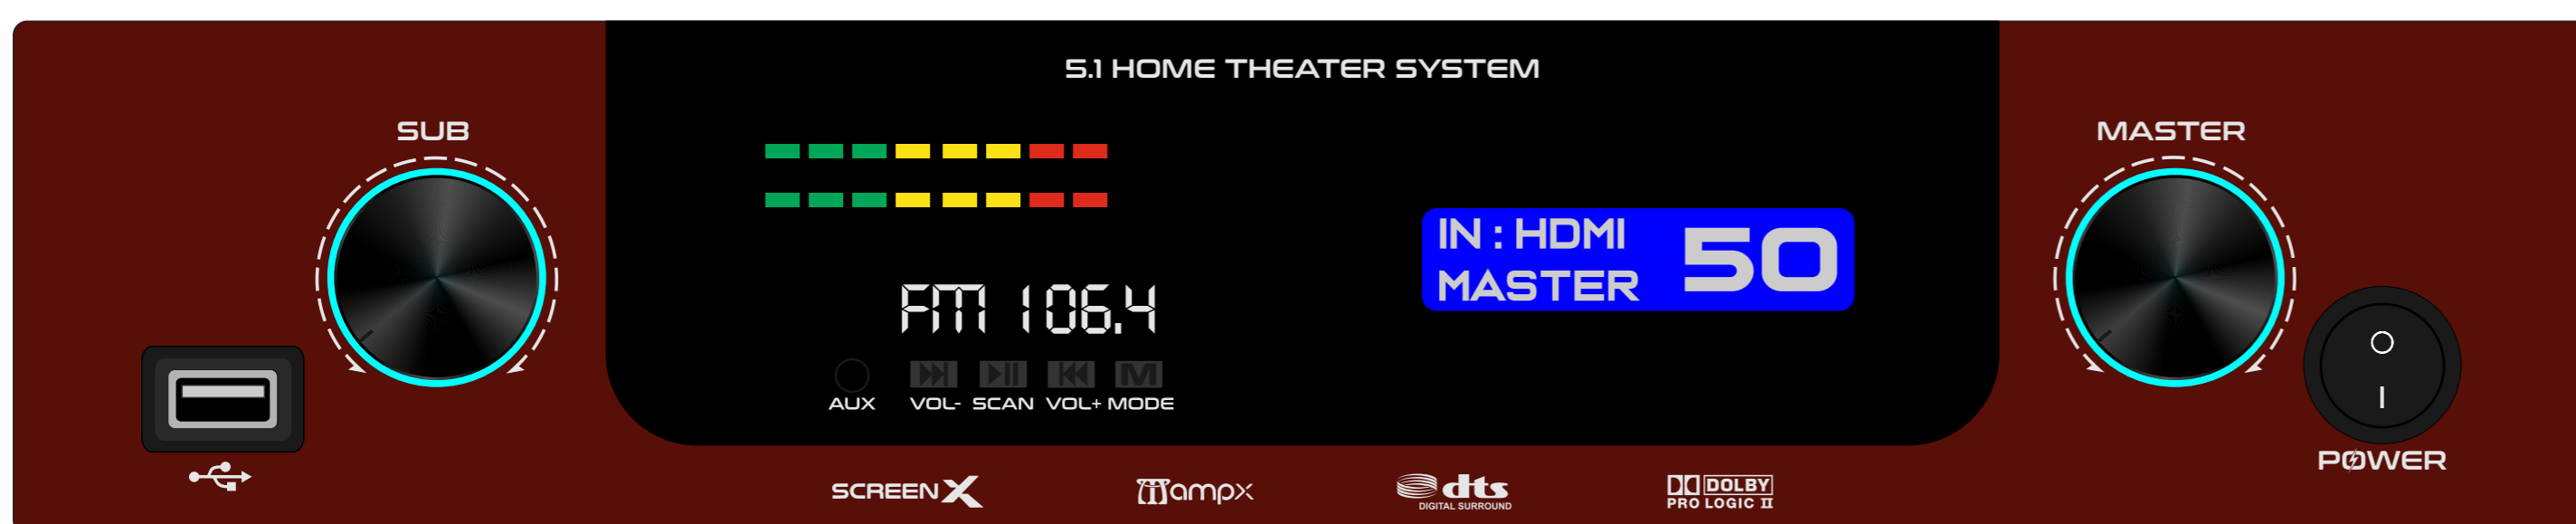

GJ-17

MAT BLACK

DARK GREY

LIGHT GREY

WHITE

BROWN