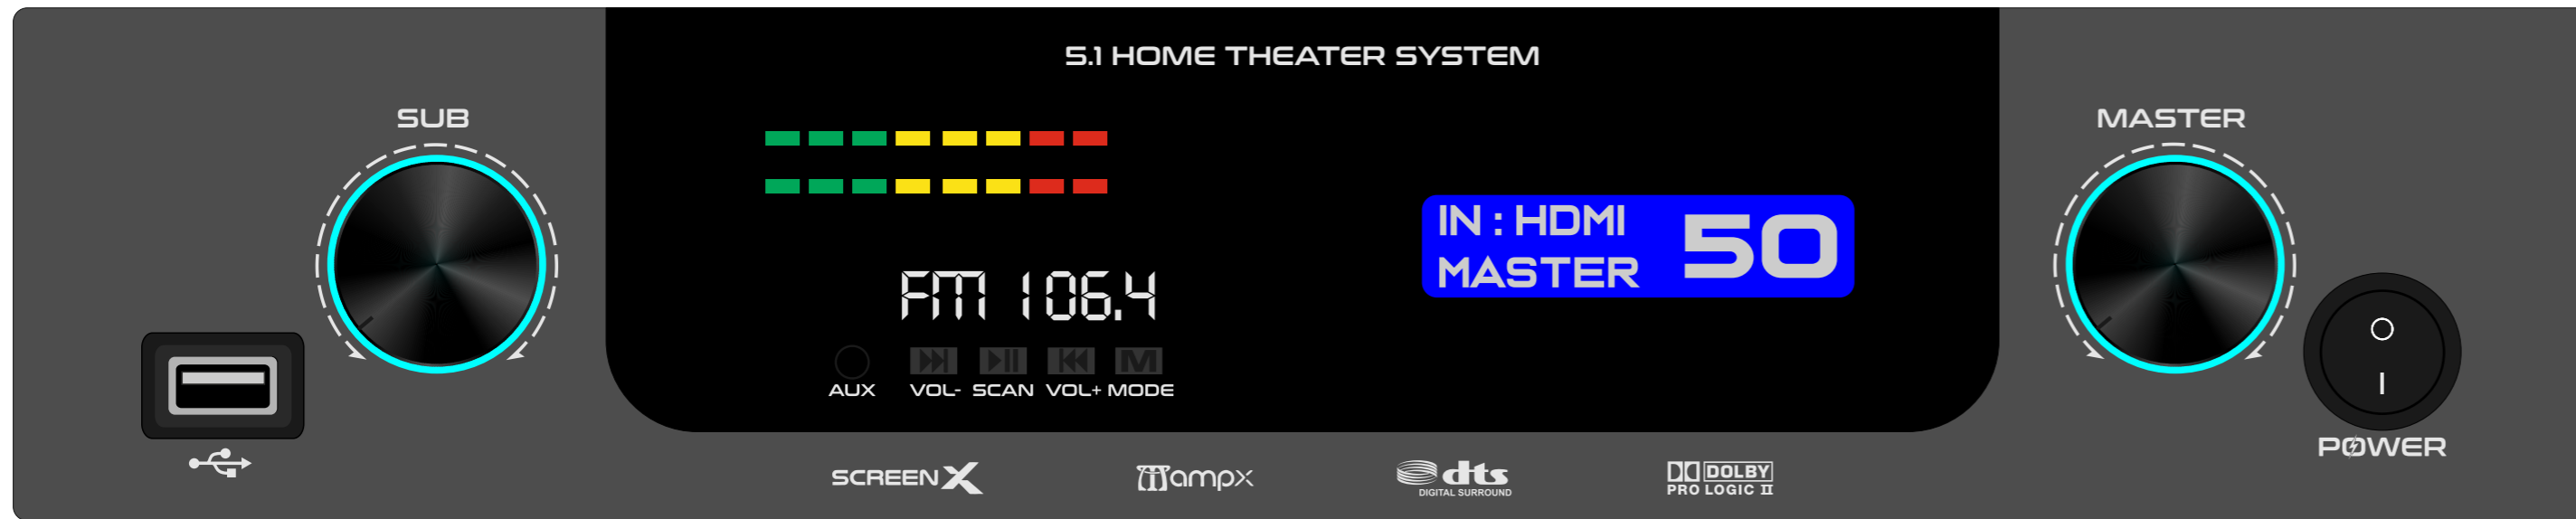

DARK GREY

LIGHT GREY

WHITE

BROWN

GJ-17

MAT BLACK

DARK GREY

LIGHT GREY