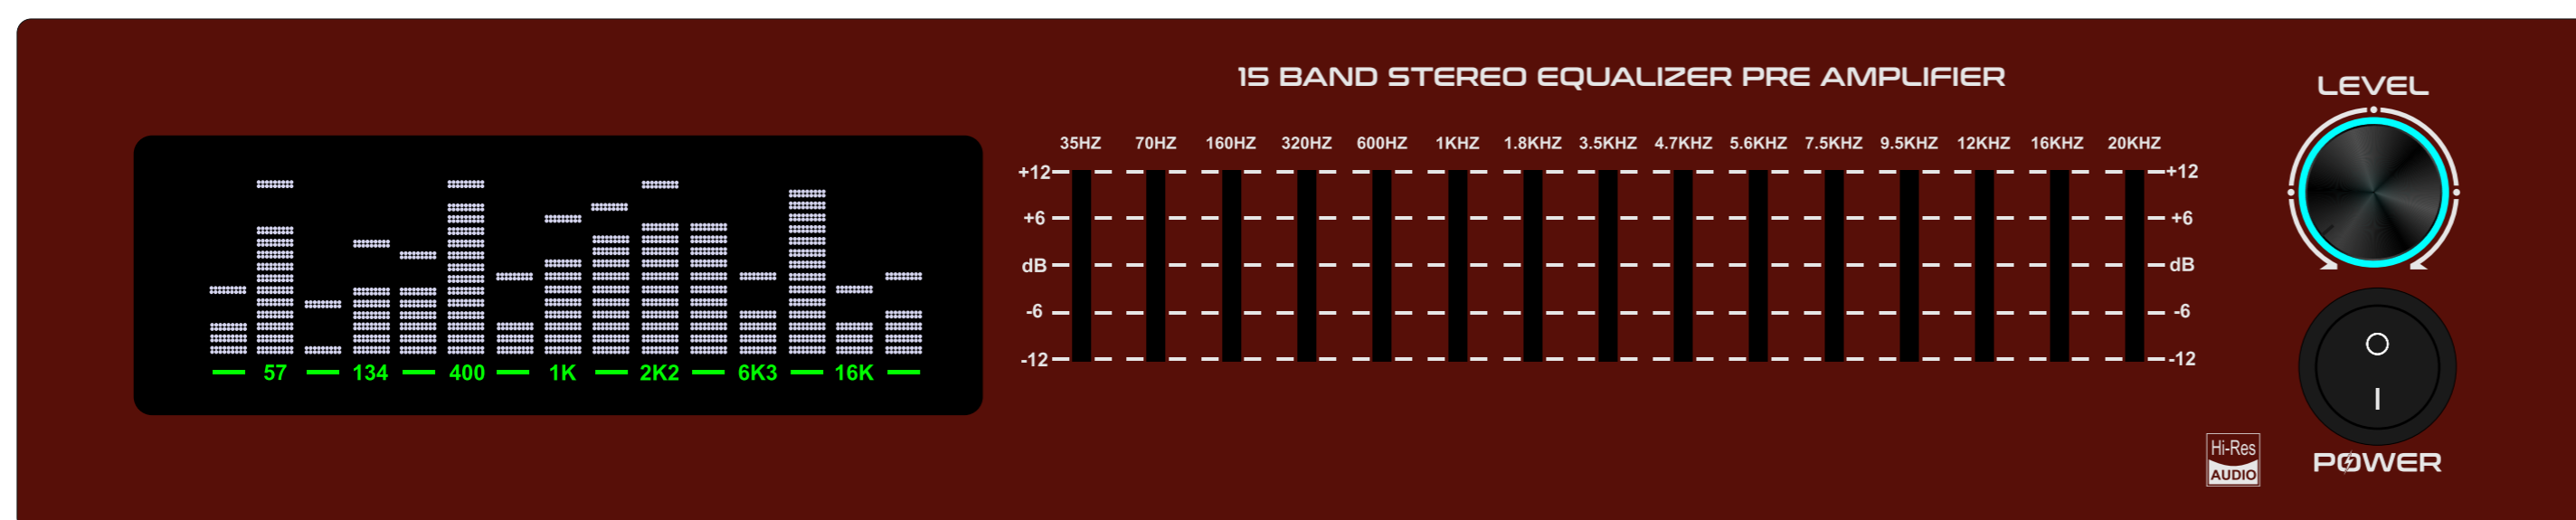

SMOCK

BACK SIDE

GJ-11

MAT BLACK

DARK GREY

LIGHT GREY

WHITE

BROWN