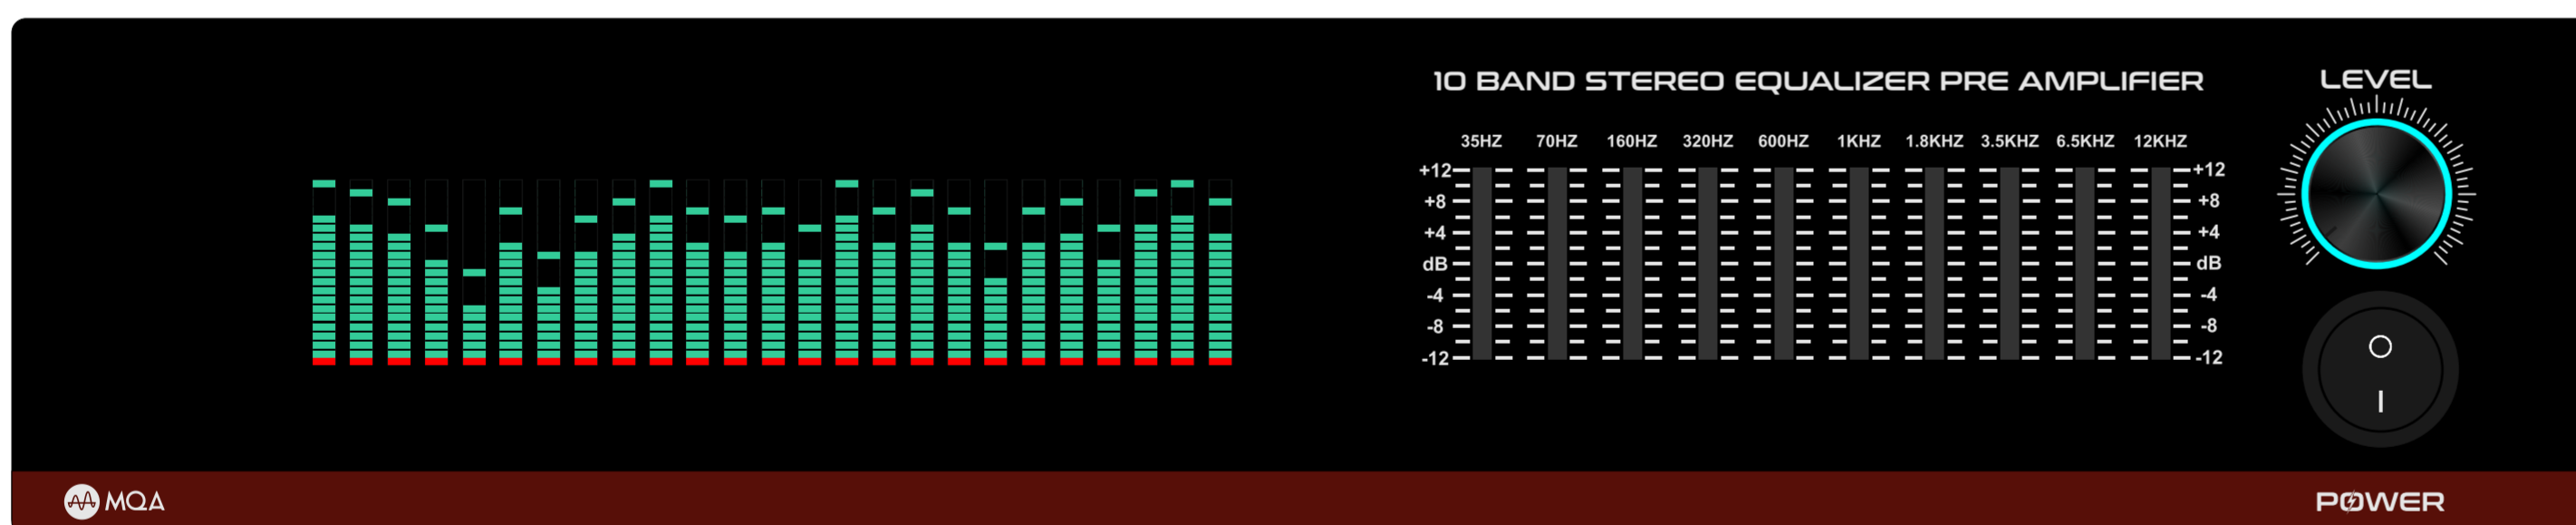

GJ-13

MAT BLACK

DARK GREY

LIGHT GREY

WHITE

BROWN

SMOKEY

BACK SIDE