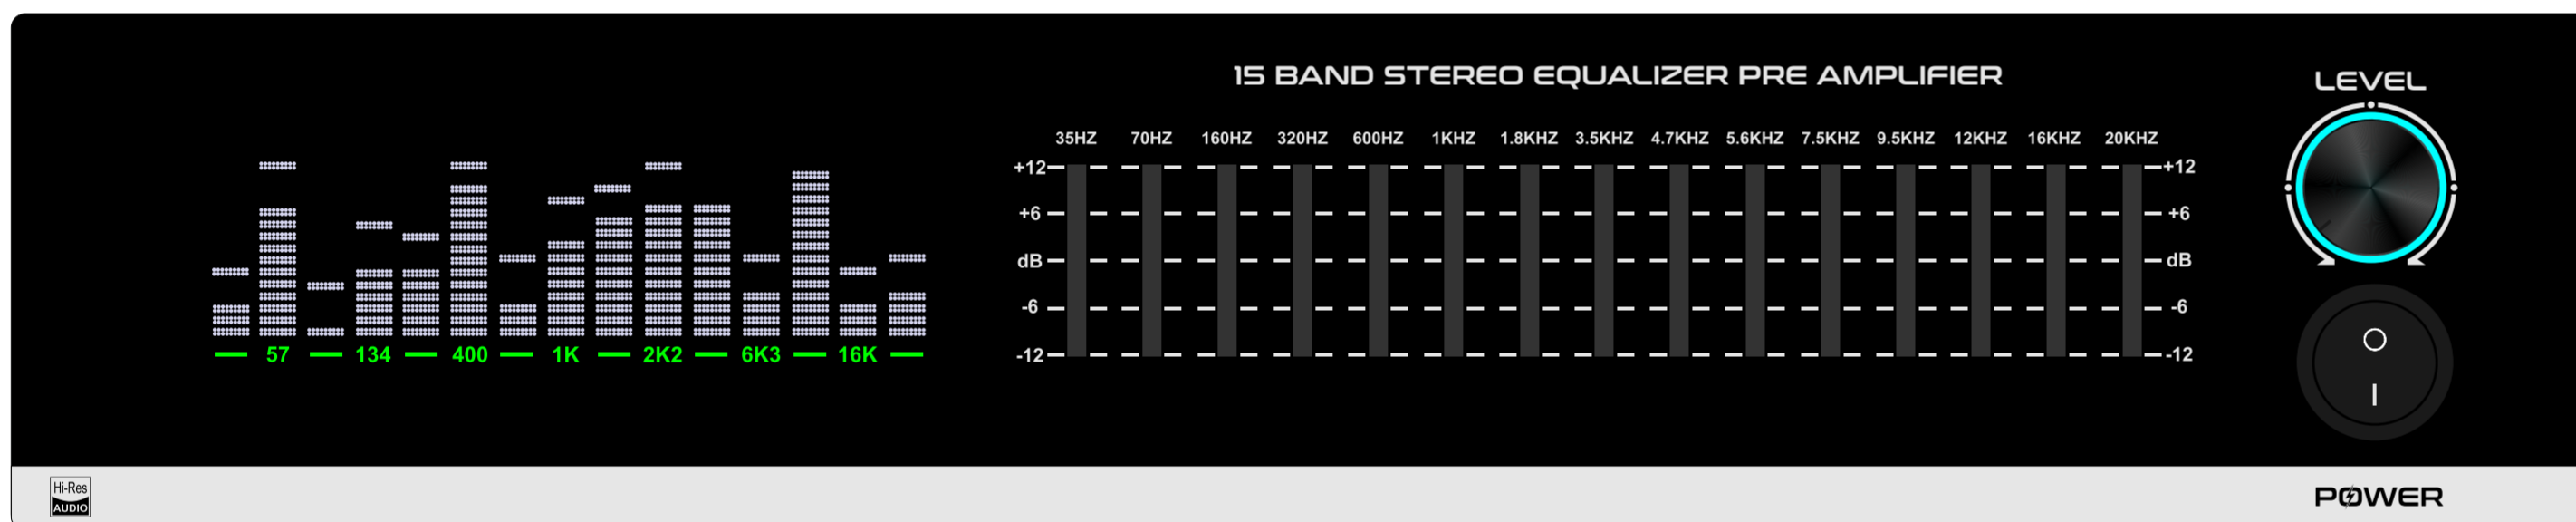

GJ-14

MAT BLACK

DARK GREY

LIGHT GREY

WHITE

BROWN

SMOCK

BACK SIDE