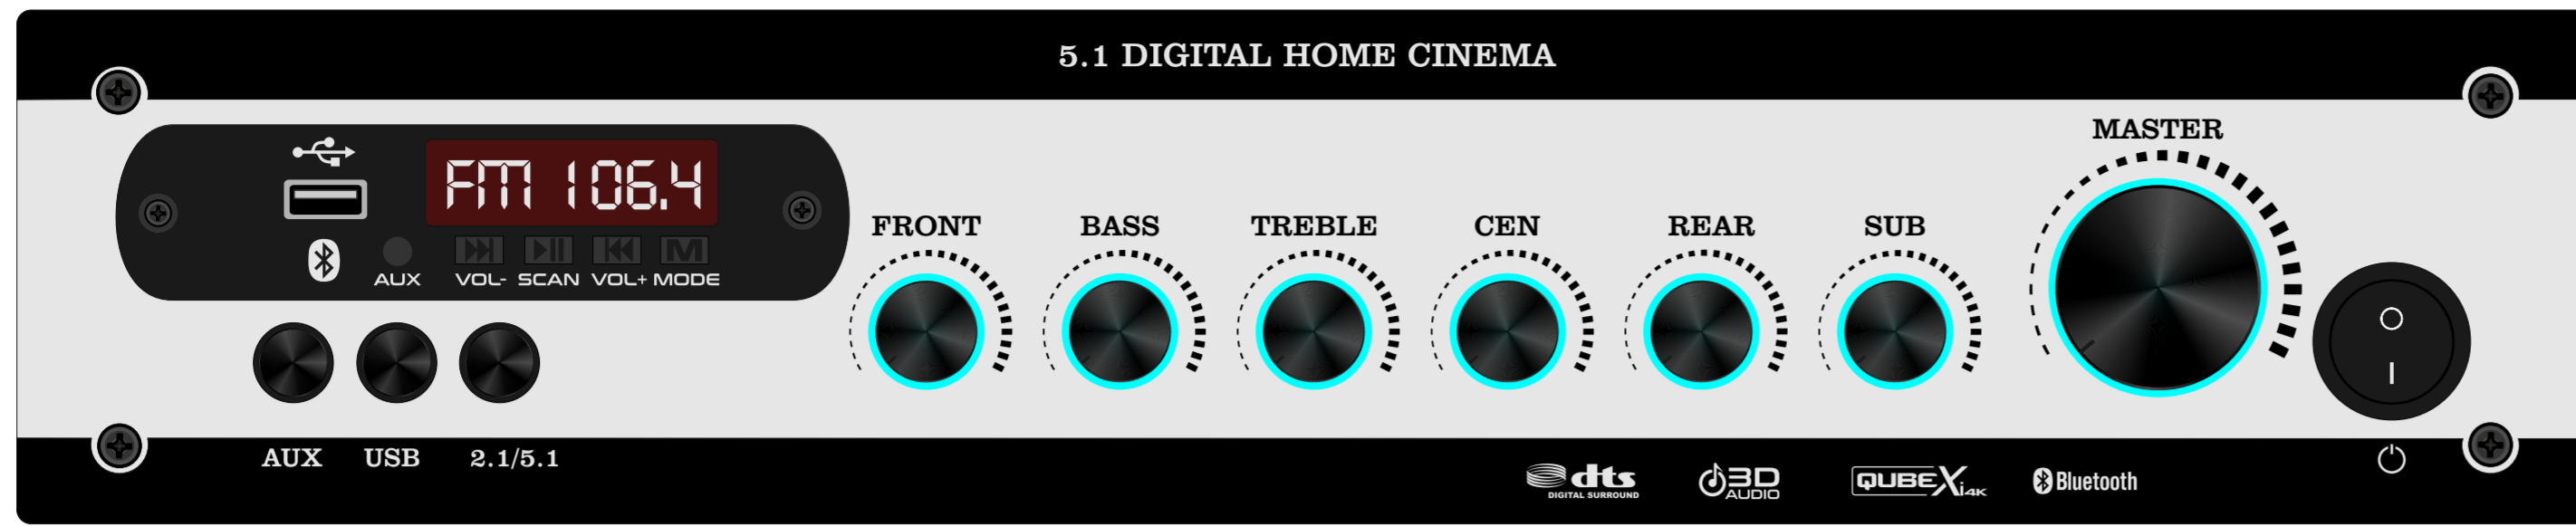

GJ-01

WHITE & BLACK