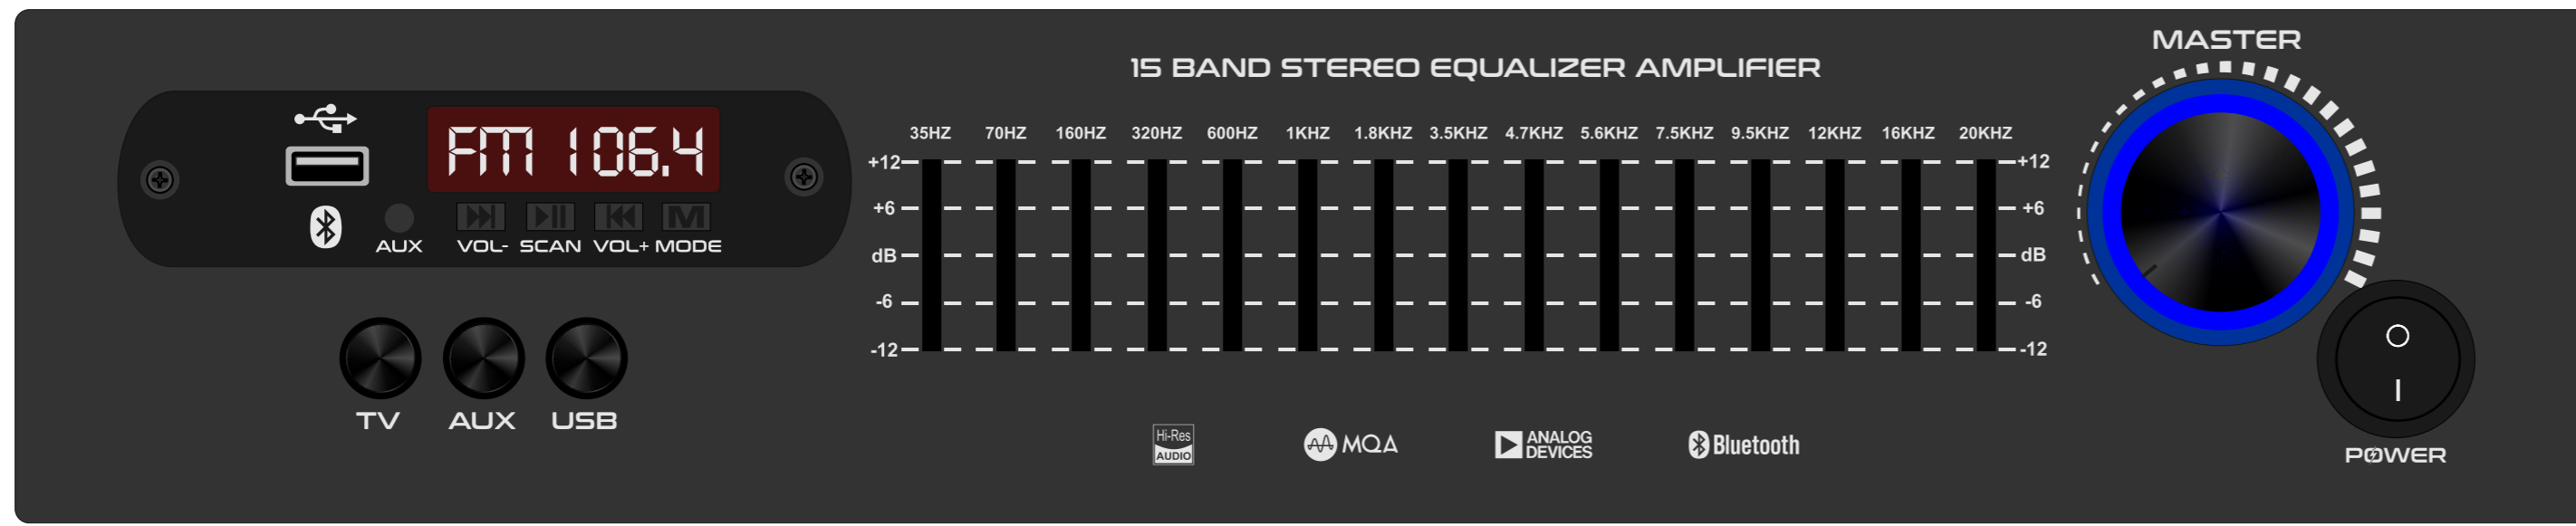

GJ-02

MAT BLACK

DARK GREY

LIGHT GREY

WHITE

BROWN

GJ-03

MAT BLACK