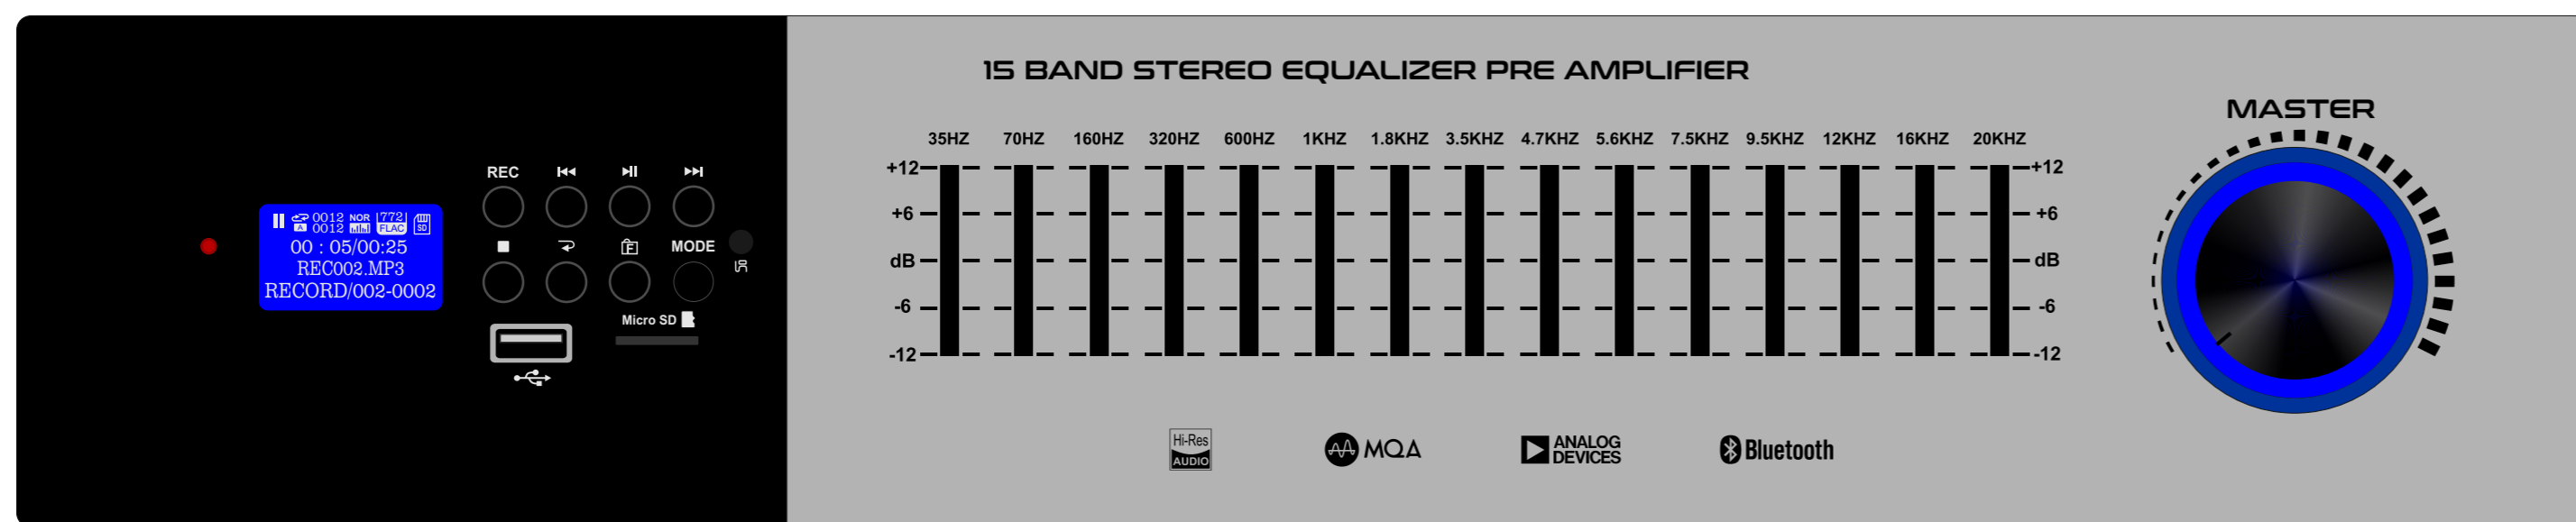

WHITE

BROWN

GJ-10

MAT BLACK

DARK GREY

LIGHT GREY

WHITE

BROWN