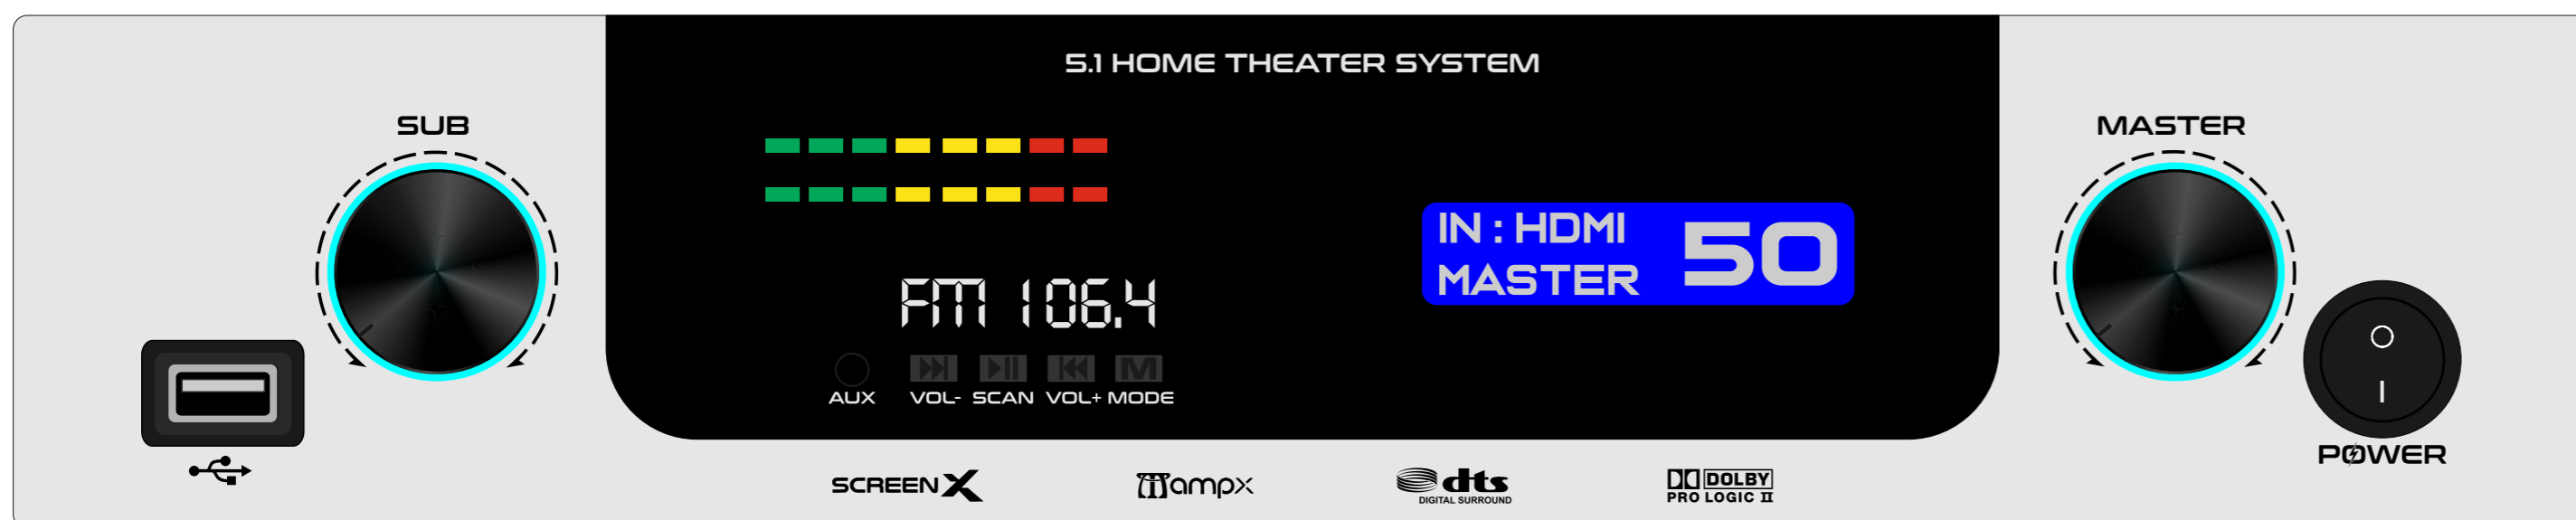

DARK GREY

LIGHT GREY

WHITE

BROWN

GJ-17

MAT BLACK

DARK GREY

LIGHT GREY