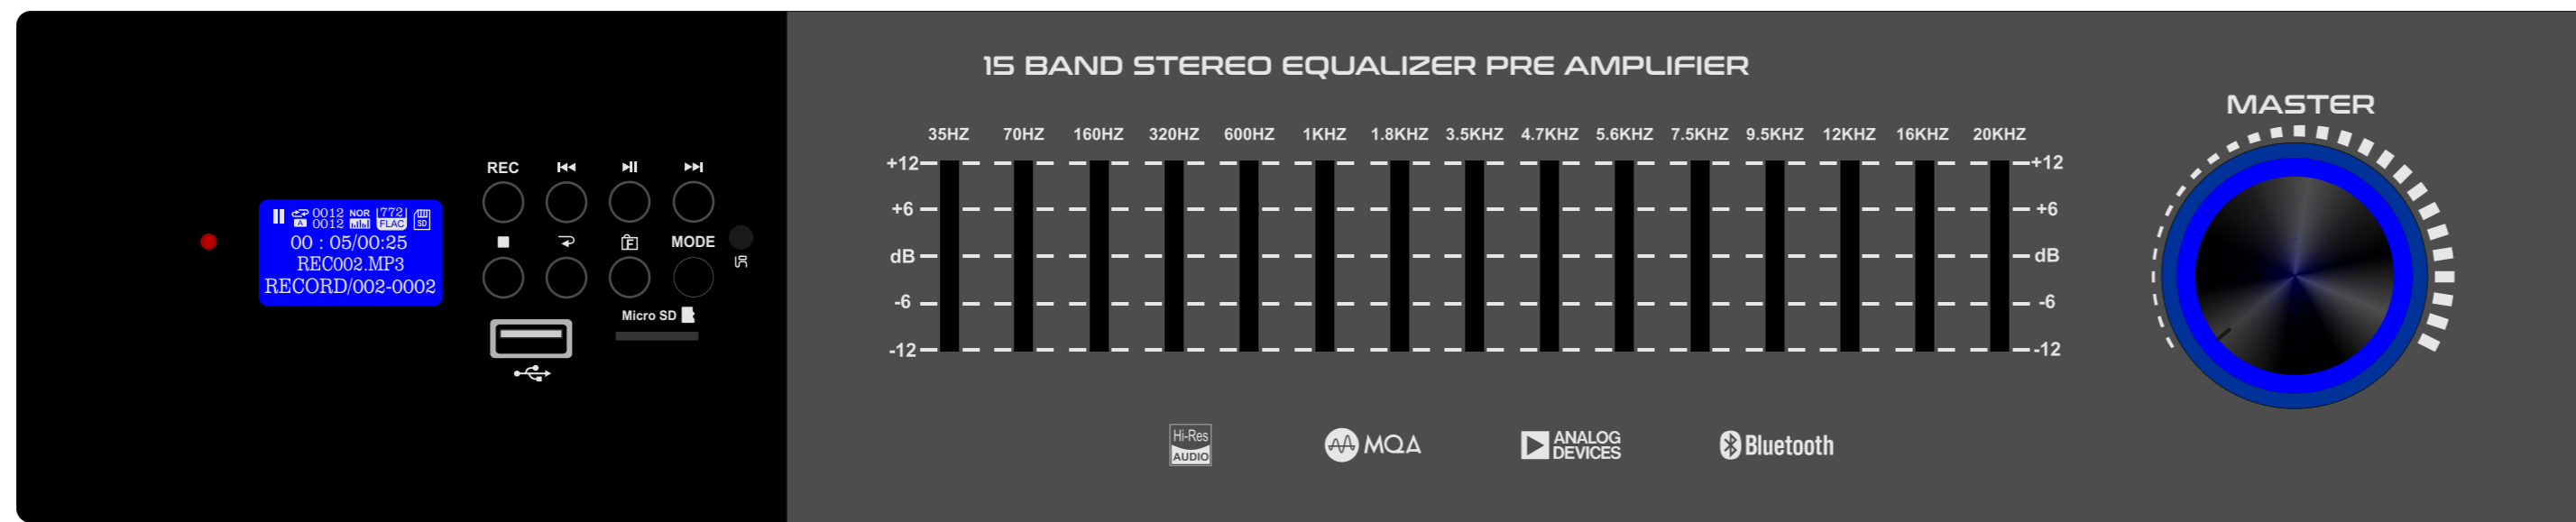

WHITE

BROWN

GJ-10

MAT BLACK

DARK GREY

LIGHT GREY

WHITE

BROWN