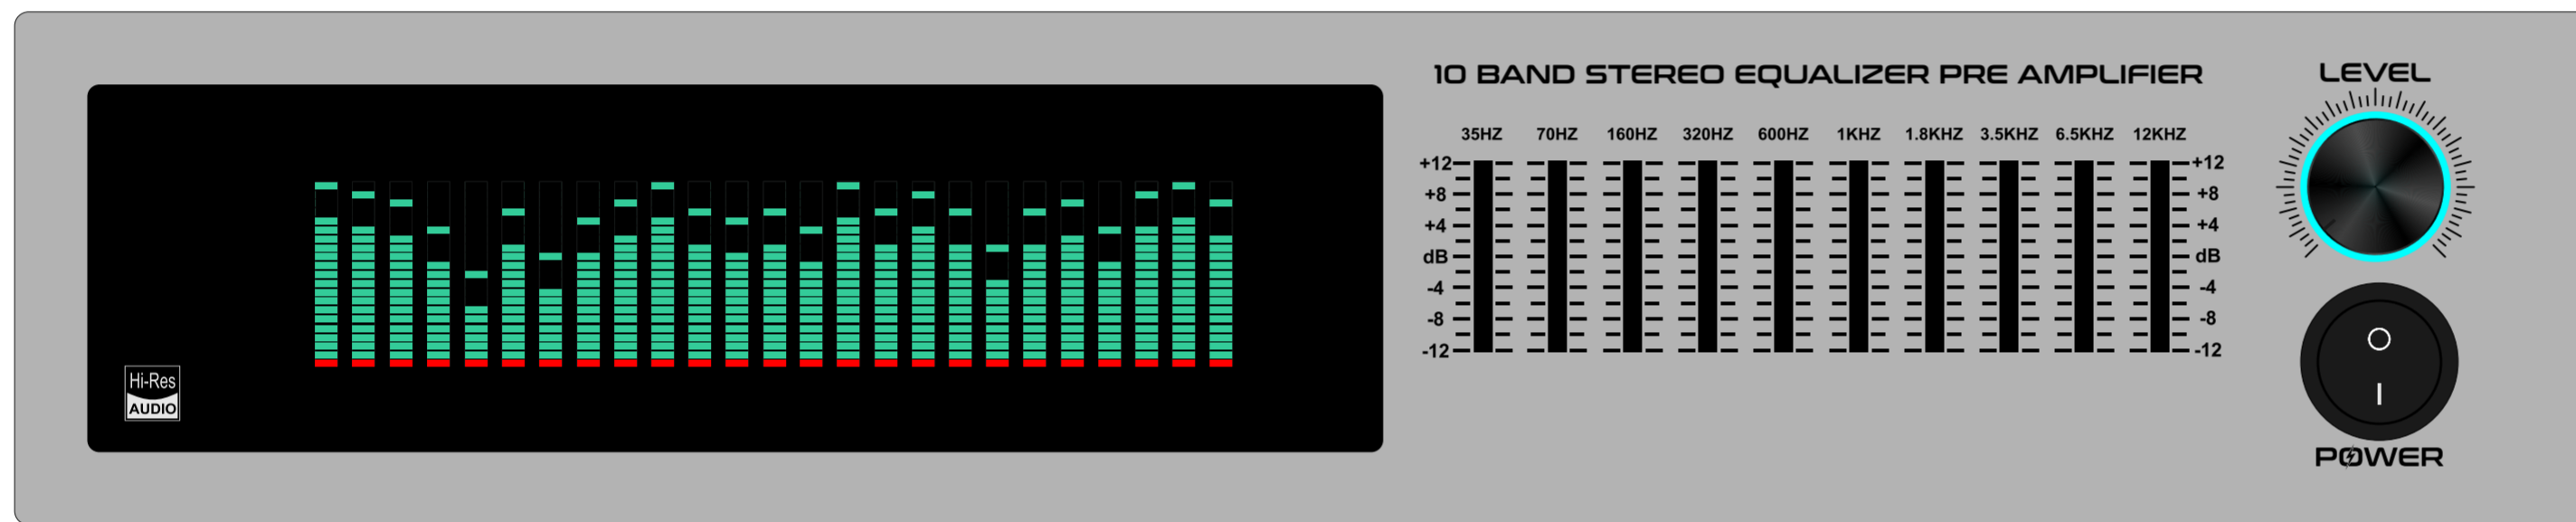

BACK SIDE

GJ-12

MAT BLACK

DARK GREY

LIGHT GREY

WHITE

BROWN

BACK SIDE