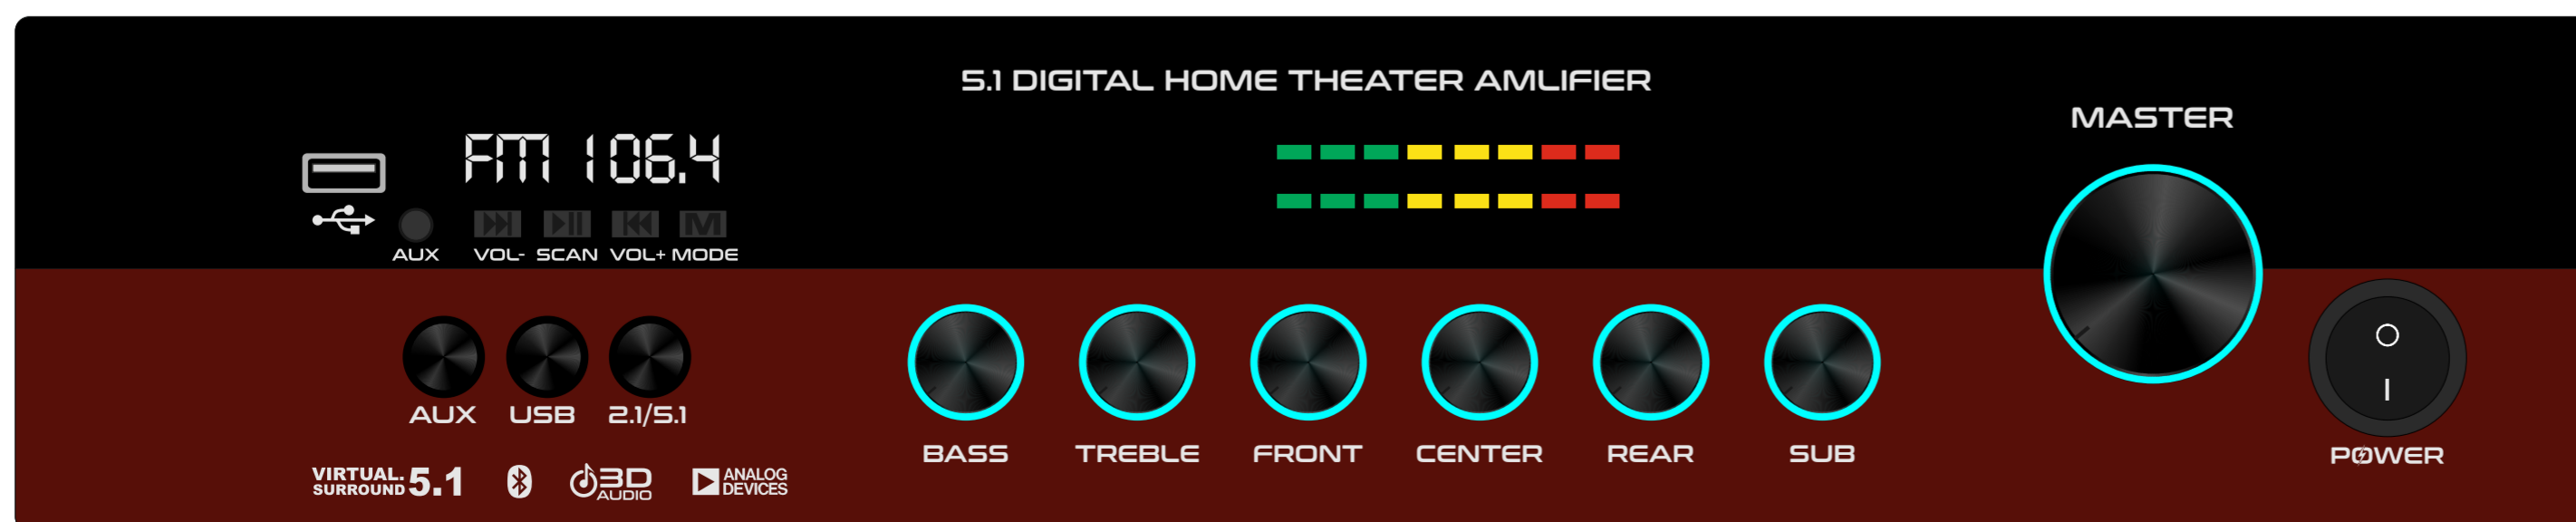

GJ-07

MAT BLACK

DARK GREY

LIGHT GREY

WHITE

BROWN

GJ-08

MAT BLACK