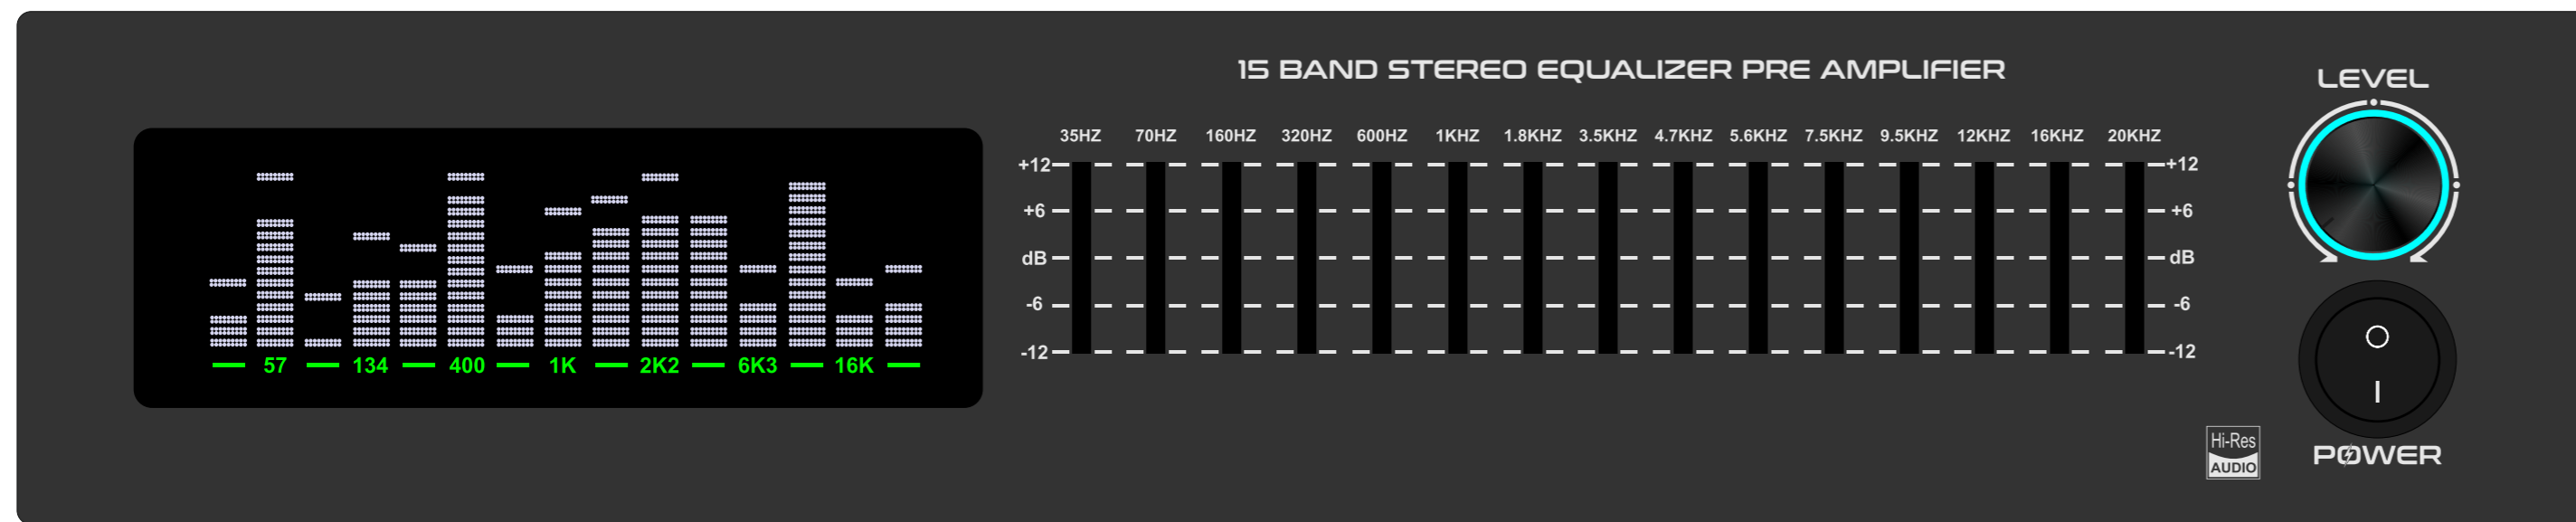

GJ-11

MAT BLACK