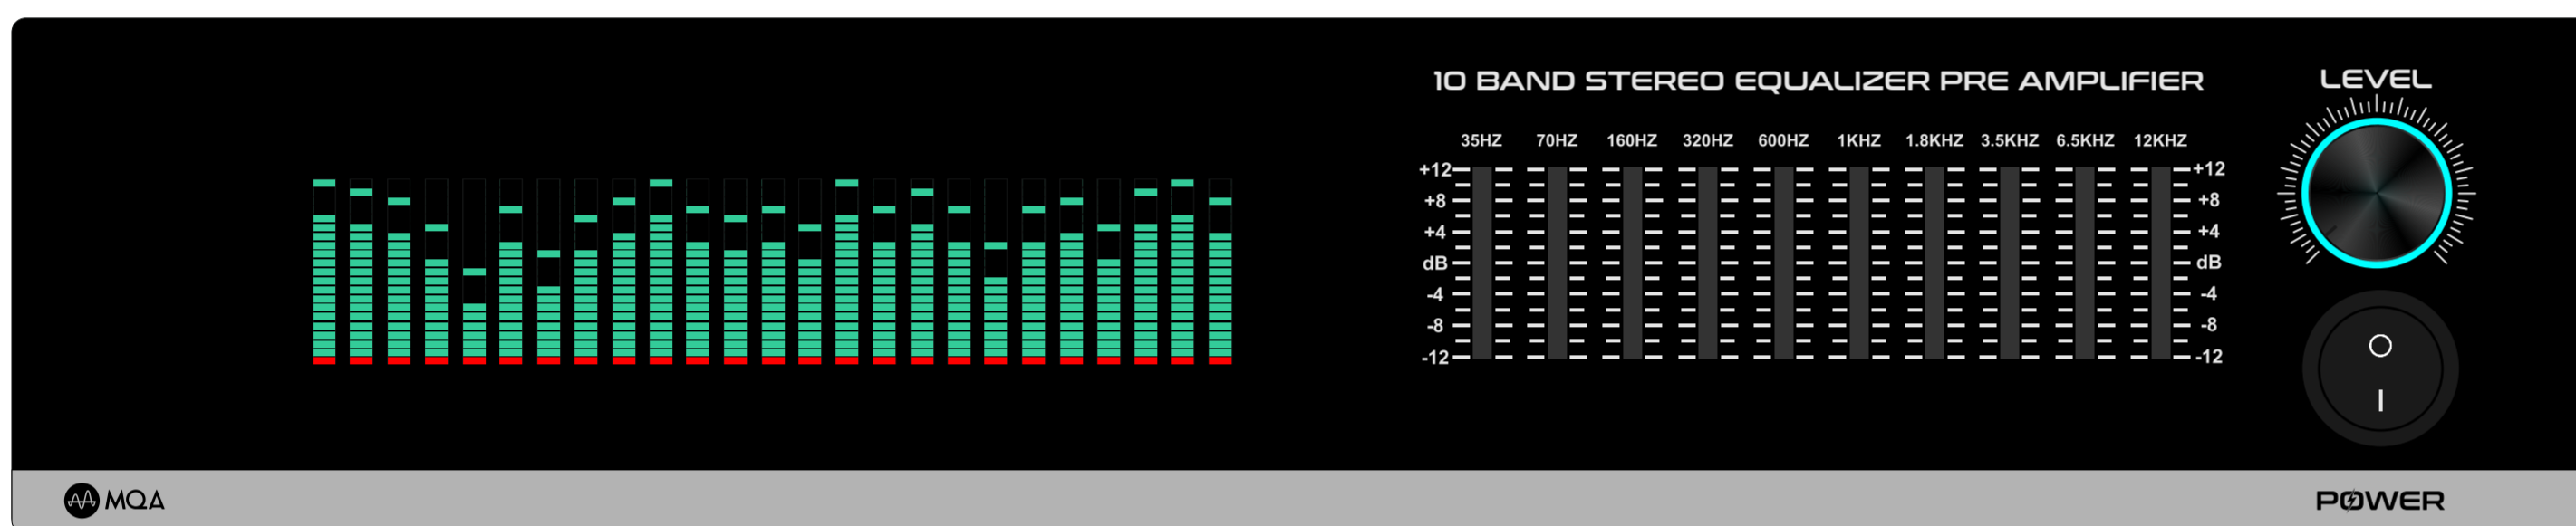

GJ-13

MAT BLACK

DARK GREY

LIGHT GREY

WHITE

BROWN

SMOKEY

BACK SIDE