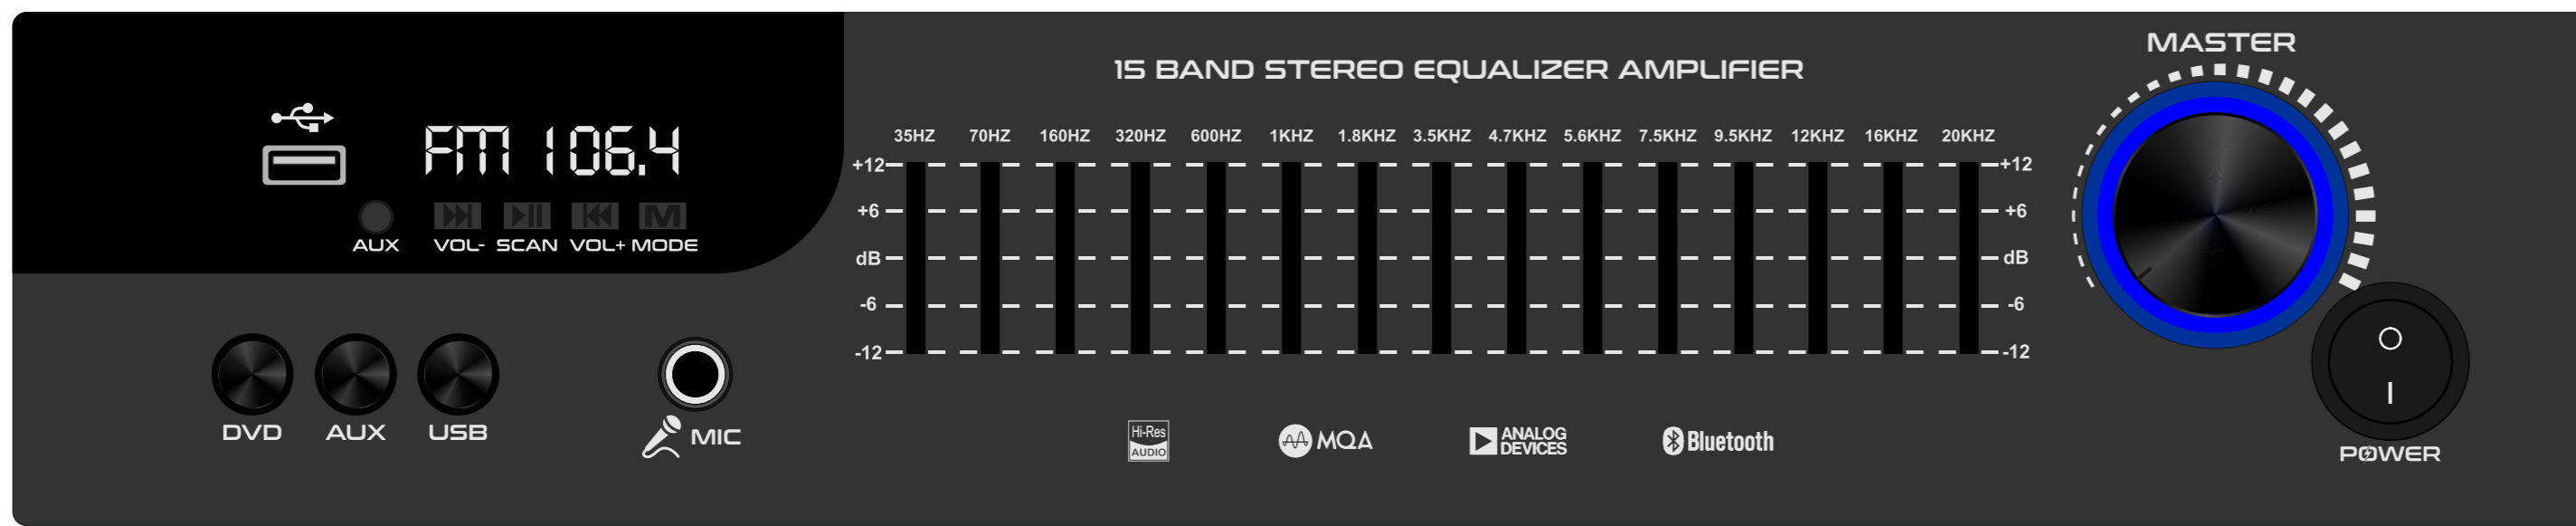

LIGHT GREY

WHITE

BROWN

GJ-05

MAT BLACK

DARK GREY

LIGHT GREY

WHITE