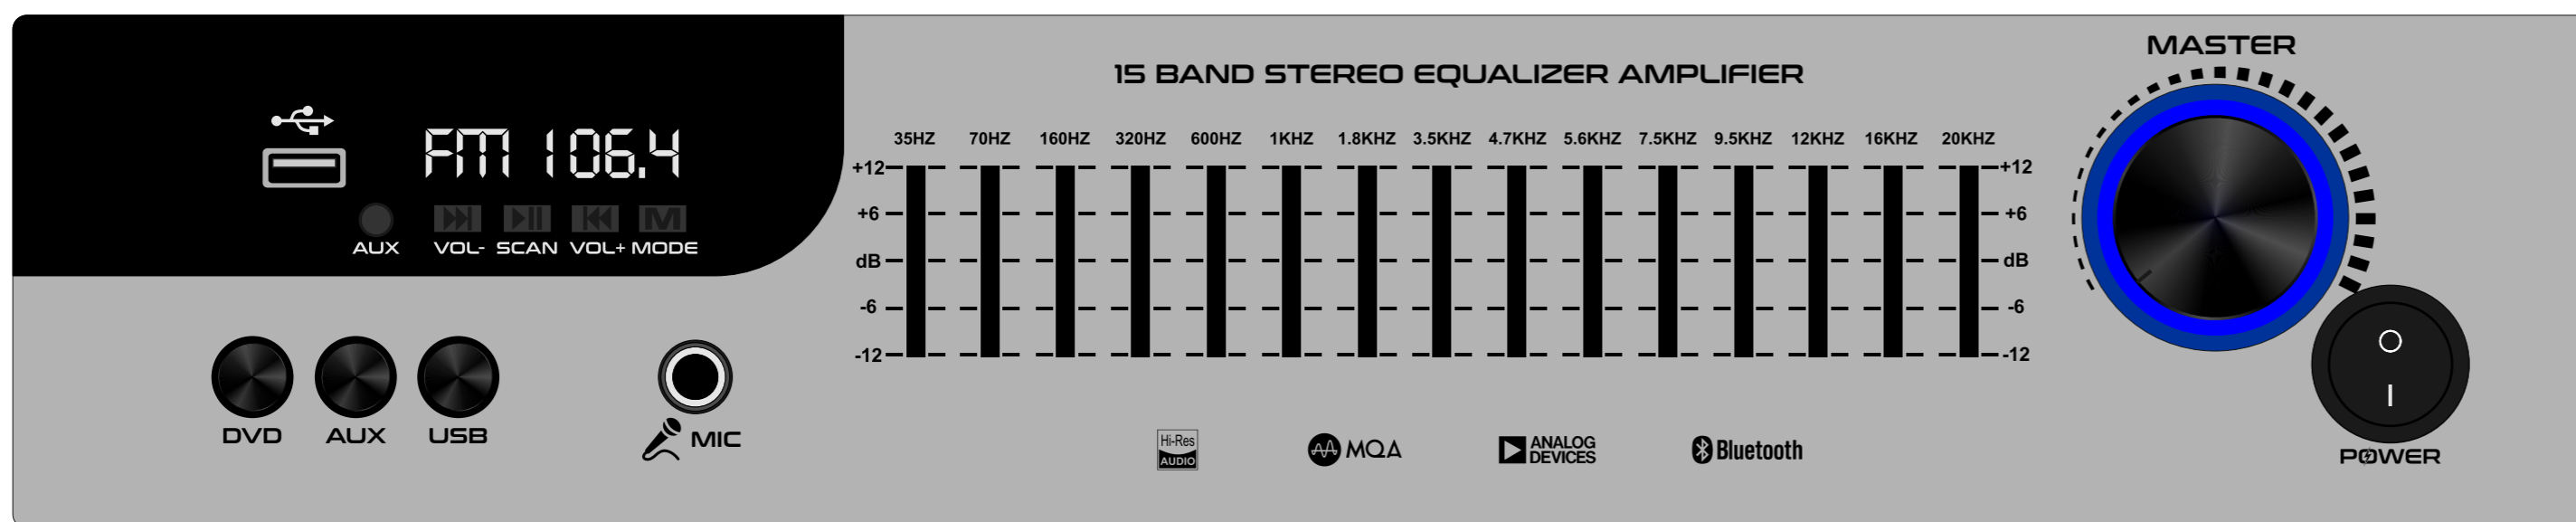

LIGHT GREY

WHITE

BROWN

GJ-05

MAT BLACK

DARK GREY

LIGHT GREY

WHITE