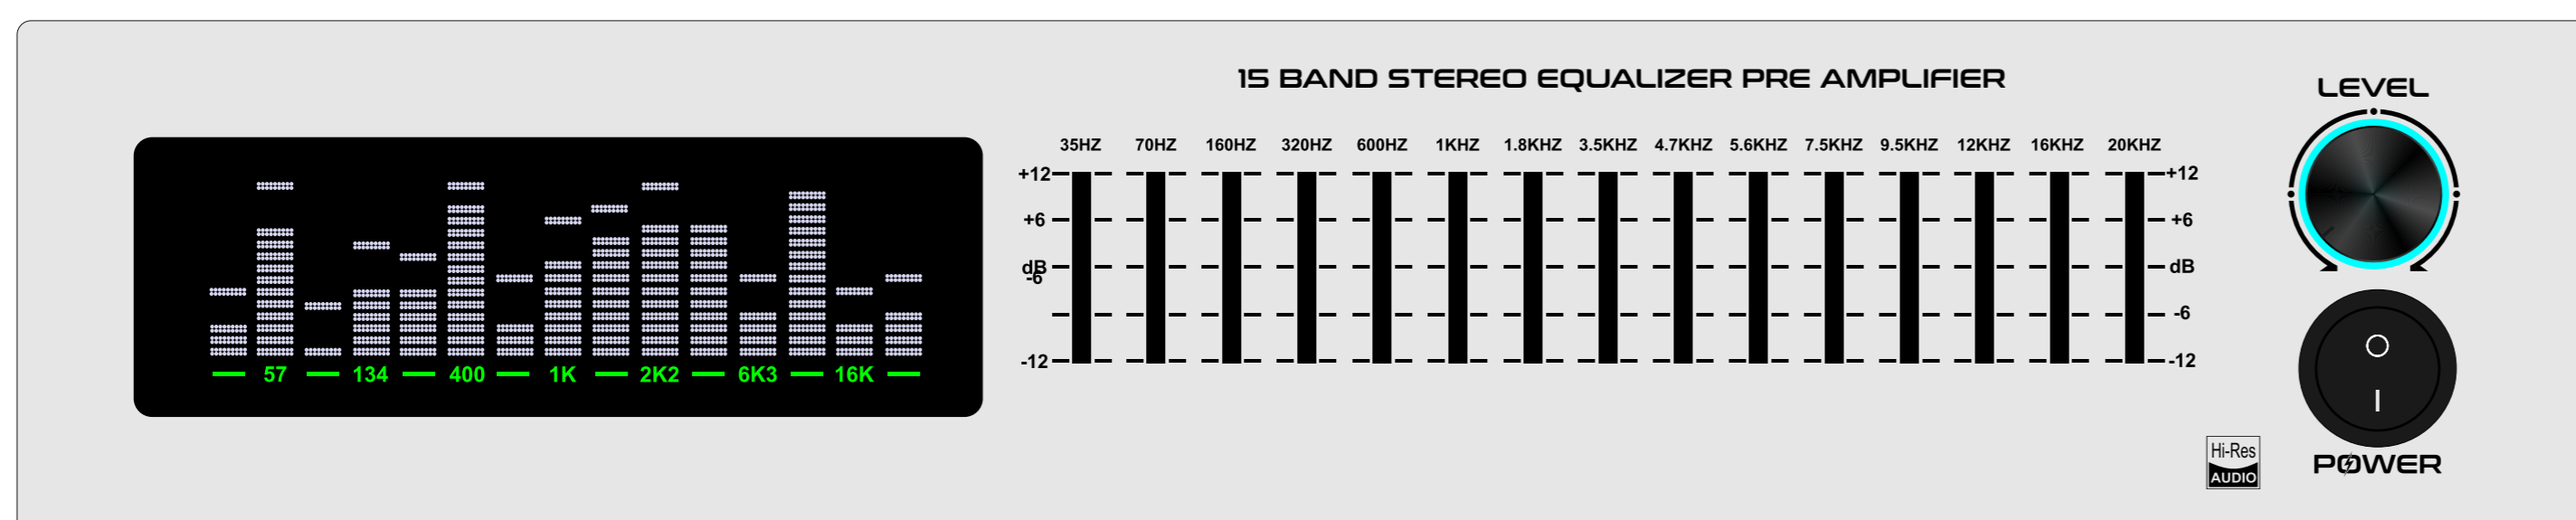

SMOCK

BACK SIDE

GJ-11

MAT BLACK

DARK GREY

LIGHT GREY

WHITE

BROWN