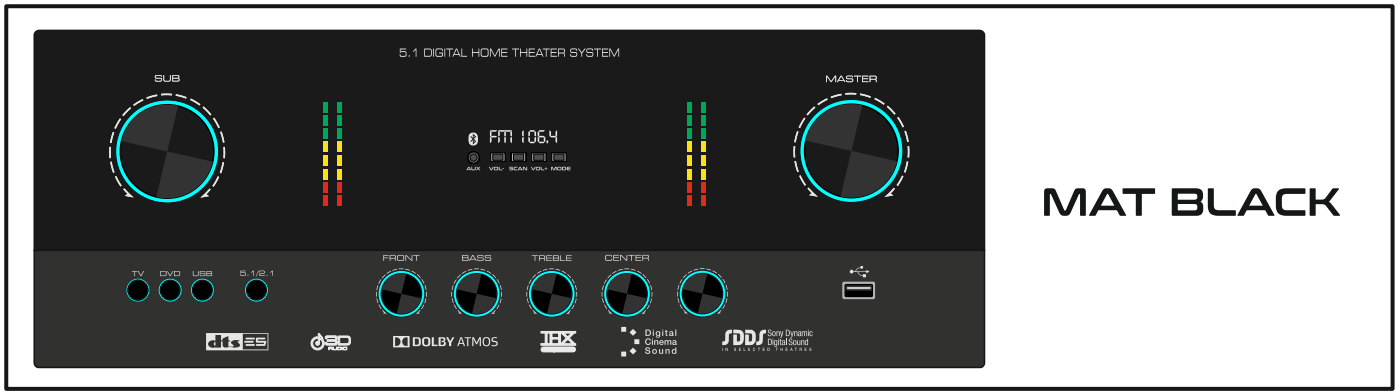

MAT BLACK

DARK GREY

LIGHT GREY

WHITE

BROWN

GH-1006

GH-1005

GH-1004