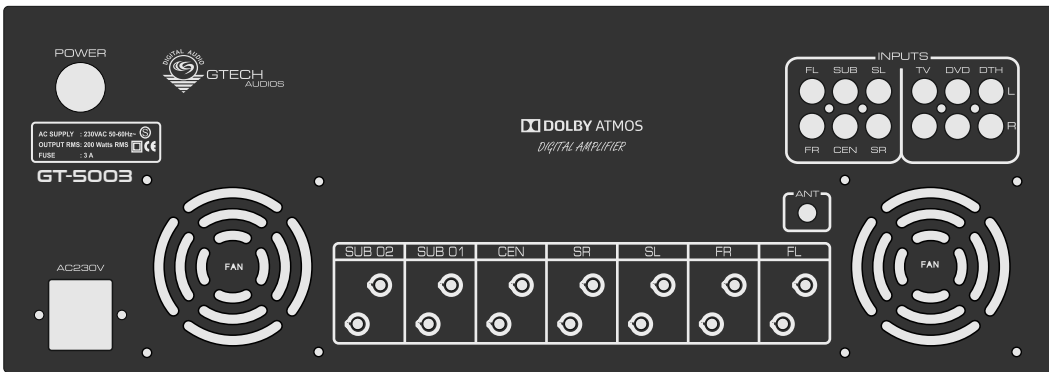

GTECH^{TM}
AUDIOS

CONTACT US :
9442338 725
9385363 725
7010134 610

GH PANEL DESIGN SUITABLE FOR GT-5003 CHASSIS

REVISED SEPTEMBER 2025

www.gtechaudios.com