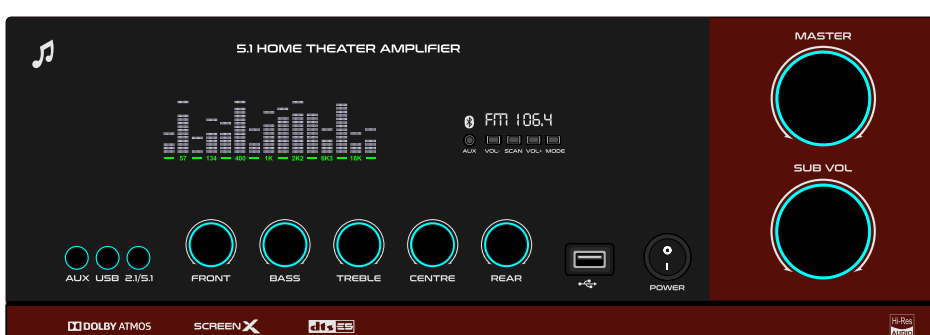

BROWN

GH-1008

MAT BLACK

DARK GREY

LIGHT GREY

WHITE

BROWN

GH-1007