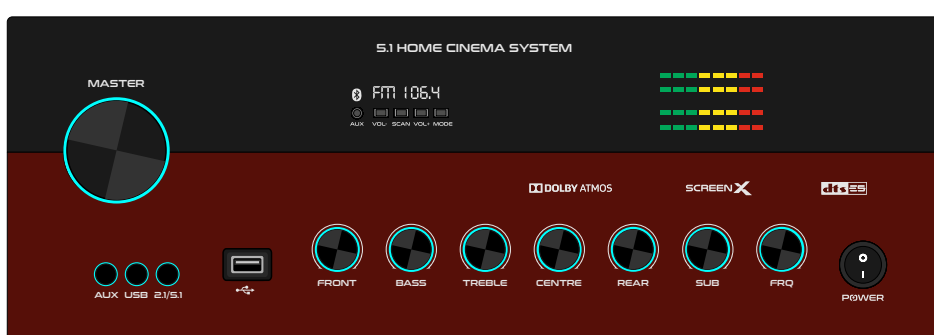

BROWN

GH-1012

MAT BLACK

DARK GREY

LIGHT GREY

WHITE

BROWN

GH-1011

MAT BLACK

DARK GREY

LIGHT GREY

WHITE

BROWN

GH-1010

MAT BLACK

DARK GREY