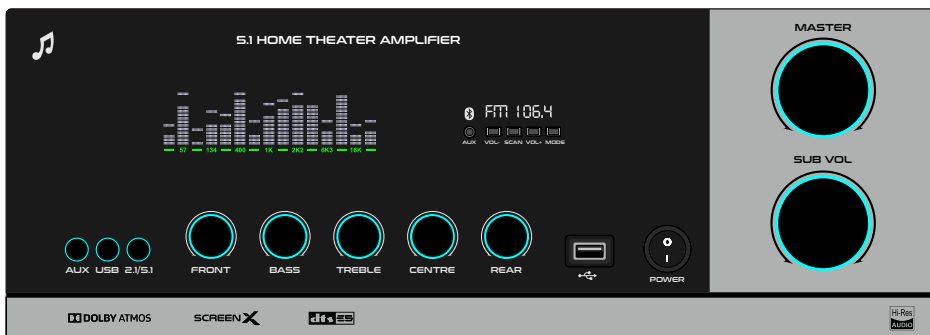

BROWN

GH-1008

MAT BLACK

DARK GREY

LIGHT GREY

WHITE

BROWN

GH-1007