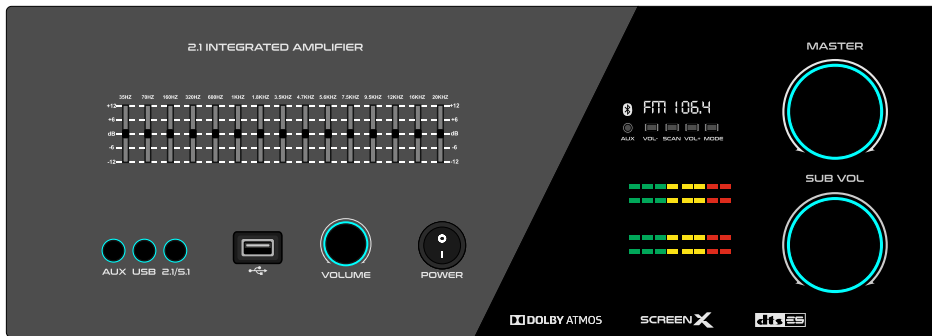

GH-1021

MAT BLACK

DARK GREY

LIGHT GREY

WHITE

BROWN