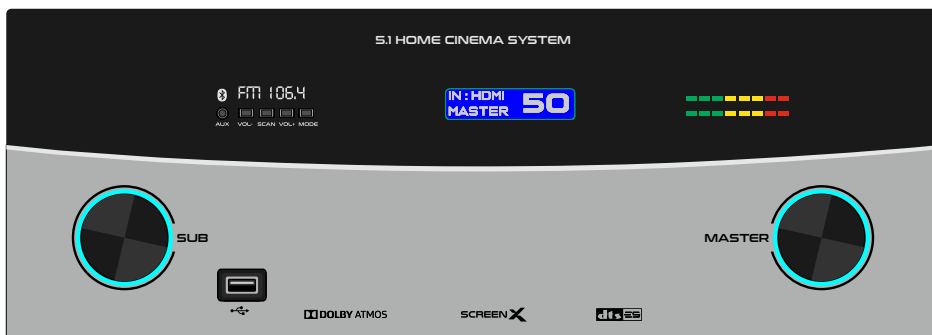

LIGHT GREY

WHITE

BROWN

GH-1013

MAT BLACK

DARK GREY

LIGHT GREY

WHITE