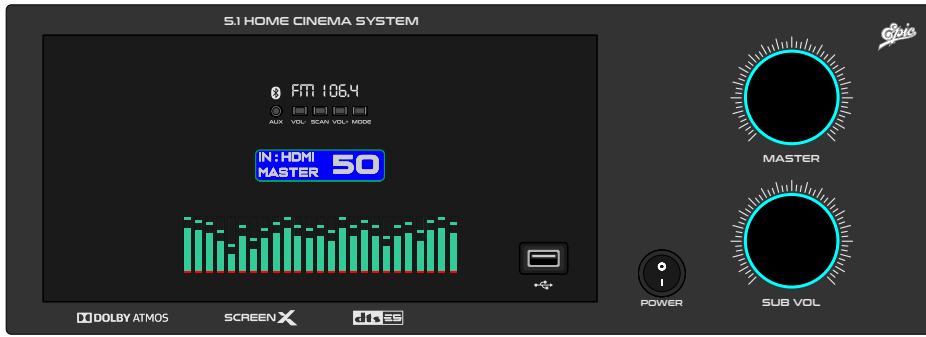

LIGHT GREY

WHITE

BROWN

GH-1009

MAT BLACK

DARK GREY

LIGHT GREY

WHITE