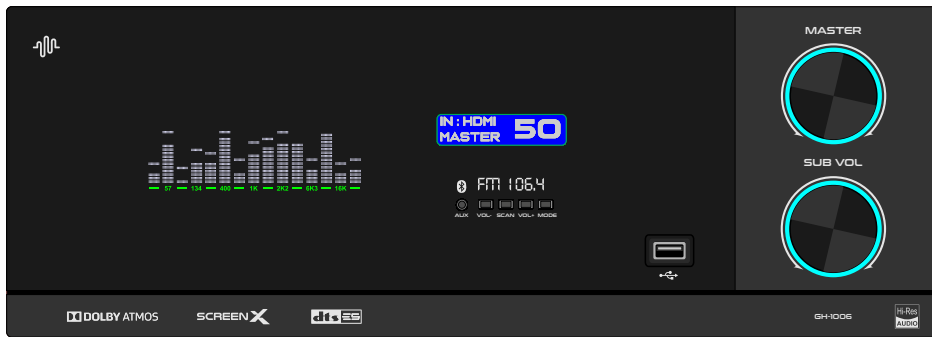

LIGHT GREY

WHITE

BROWN

GH-1026

MAT BLACK

DARK GREY

LIGHT GREY

WHITE