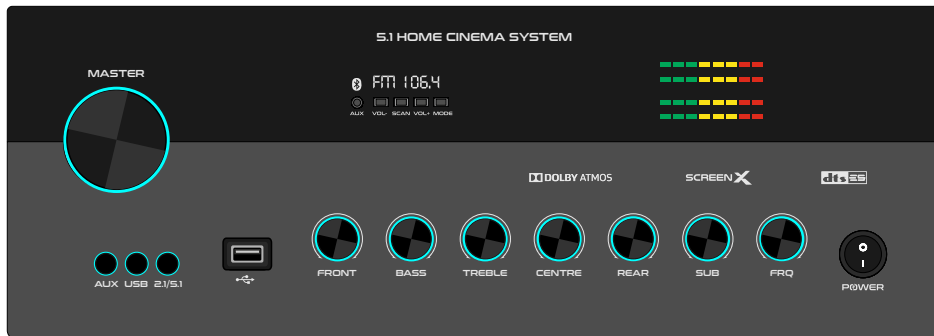

GH-1012

MAT BLACK

DARK GREY

LIGHT GREY

WHITE

BROWN