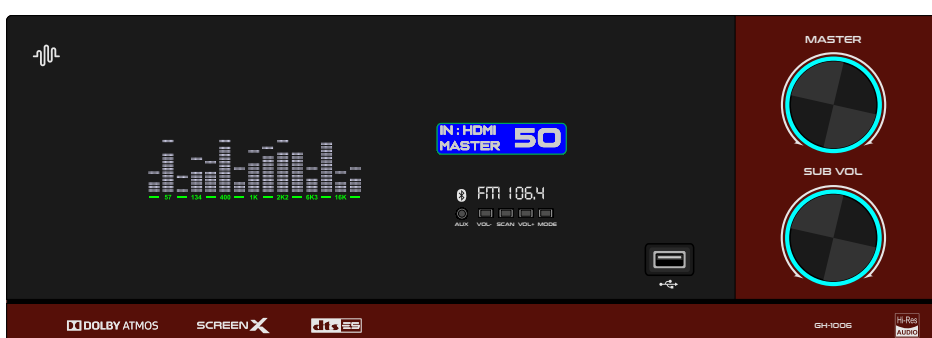

LIGHT GREY

WHITE

BROWN

GH-1026

MAT BLACK

DARK GREY

LIGHT GREY

WHITE