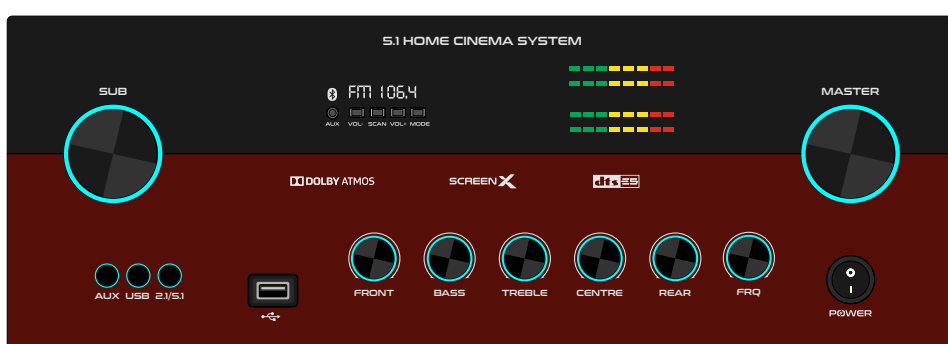

GH-1014

MAT BLACK

DARK GREY

LIGHT GREY

WHITE

BROWN