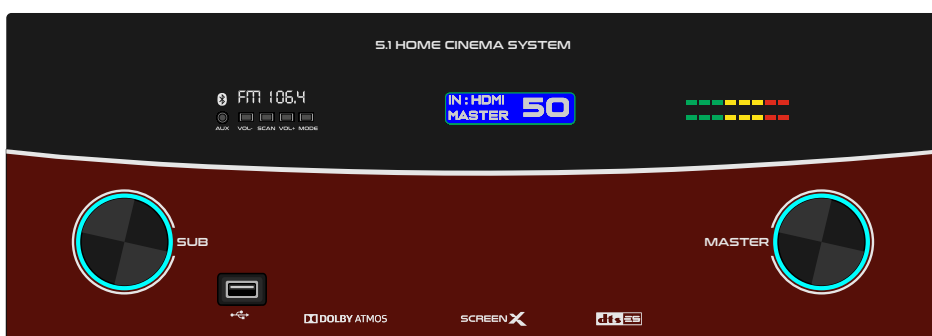

LIGHT GREY

WHITE

BROWN

GH-1013

MAT BLACK

DARK GREY

LIGHT GREY

WHITE