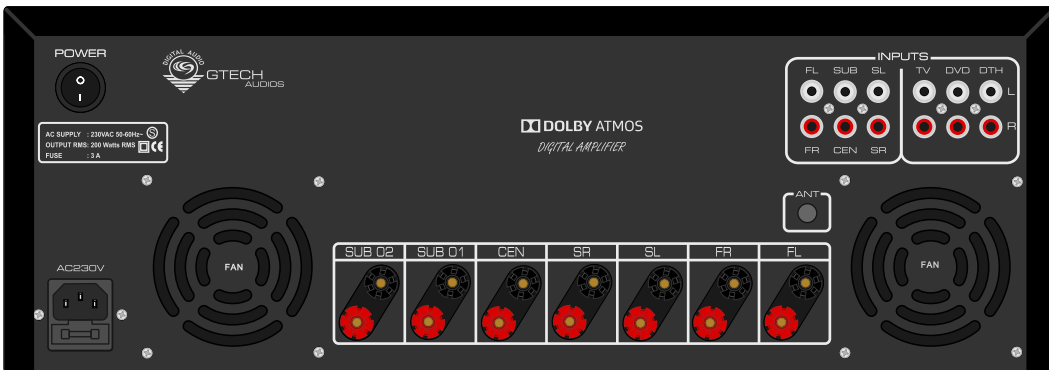

GTECHTM
AUDIOS

CONTACT US :
9442338 725
9385363 725
7010134 610

GH PANEL DESIGN SUITABLE FOR GT-5003 CHASSIS

REVISED SEPTEMBER 2025

www.gtechaudios.com

GH-1027

MAT BLACK

DARK GREY