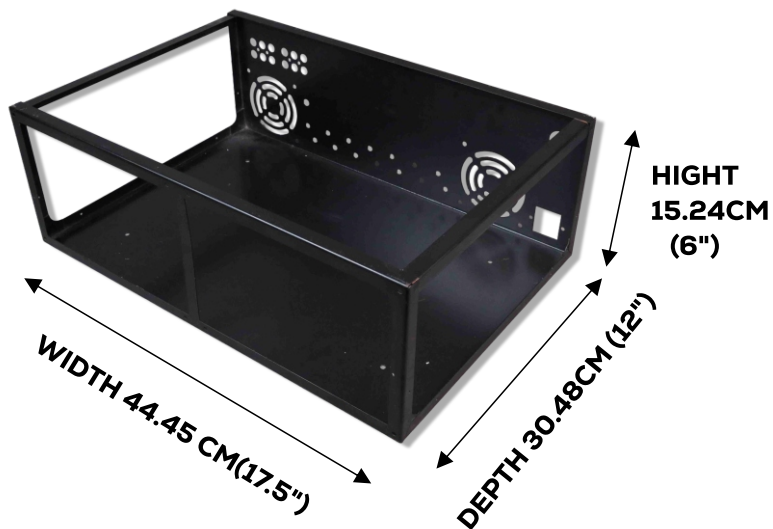

GTECHTM
AUDIOS

CONTACT US :
9442338 725
9385363 725
7010134 610

GH PANEL DESIGN SUITABLE FOR GT-5003 CHASSIS

REVISED SEPTEMBER 2025

www.gtechaudios.com

GH-1027

MAT BLACK

DARK GREY