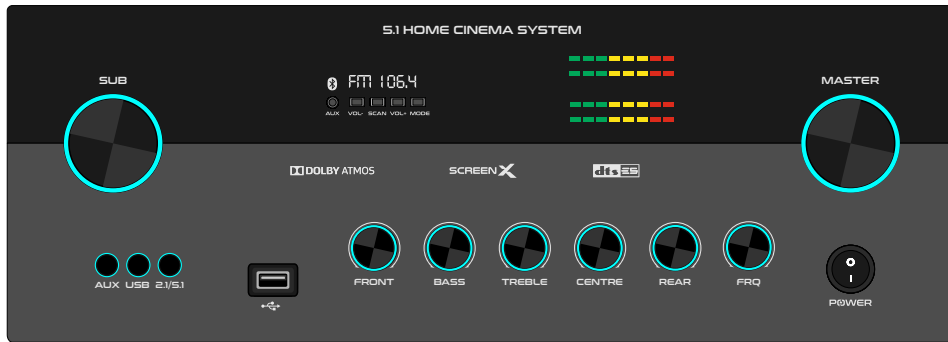

DARK GREY

LIGHT GREY

WHITE

BROWN

GH-1015

GH-1014

MAT BLACK

DARK GREY