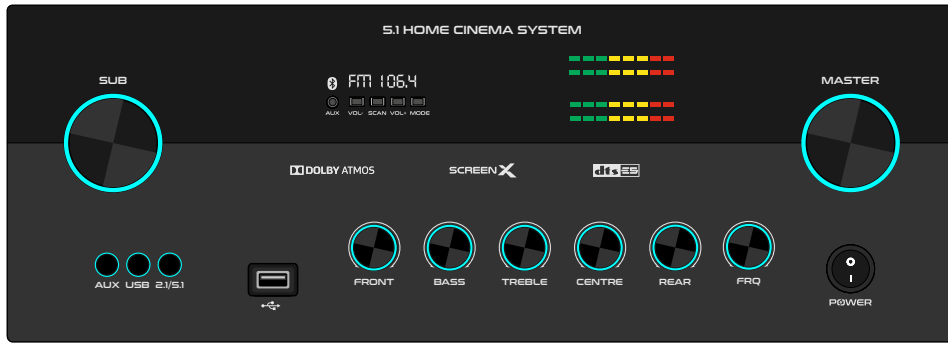

DARK GREY

LIGHT GREY

WHITE

BROWN

GH-1015

GH-1014

MAT BLACK

DARK GREY