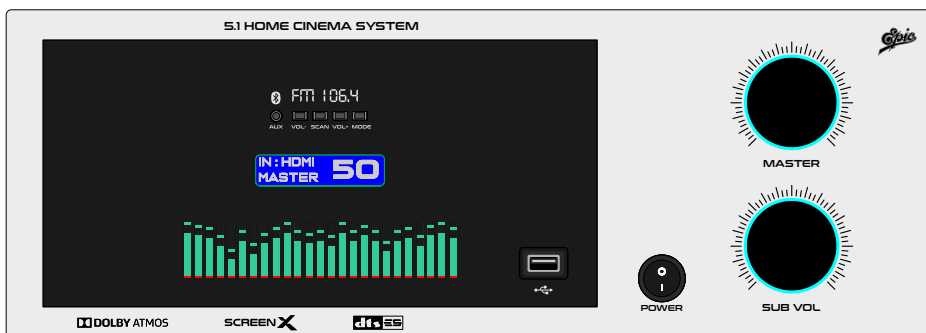

LIGHT GREY

WHITE

BROWN

GH-1009

MAT BLACK

DARK GREY

LIGHT GREY

WHITE