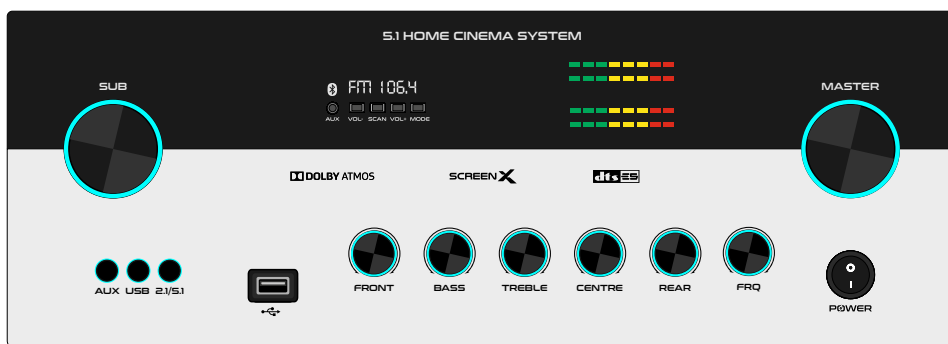

GH-1014

MAT BLACK

DARK GREY

LIGHT GREY

WHITE

BROWN