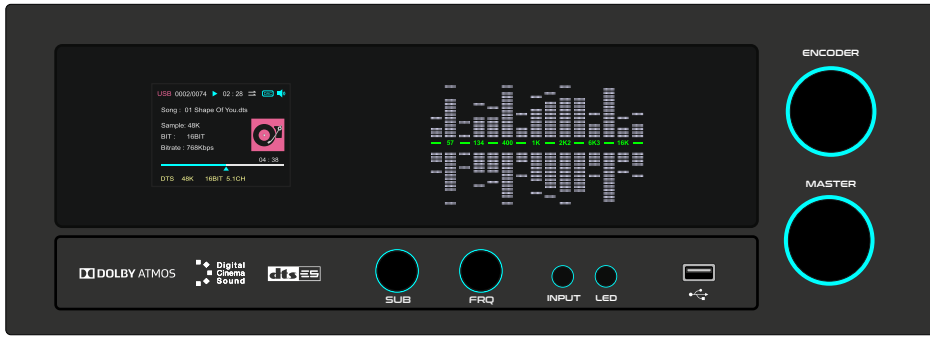

GH-1023

MAT BLACK