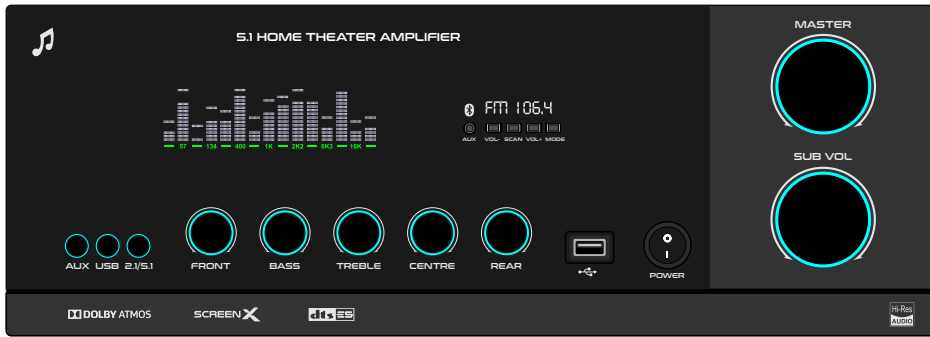

GH-1008

MAT BLACK