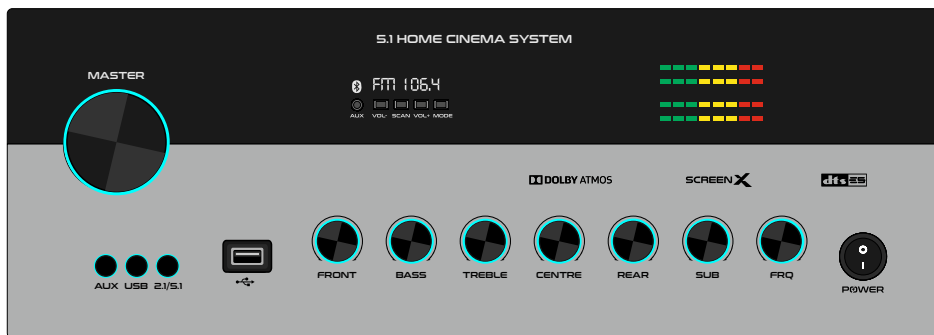

BROWN

GH-1012

MAT BLACK

DARK GREY

LIGHT GREY

WHITE

BROWN

GH-1011