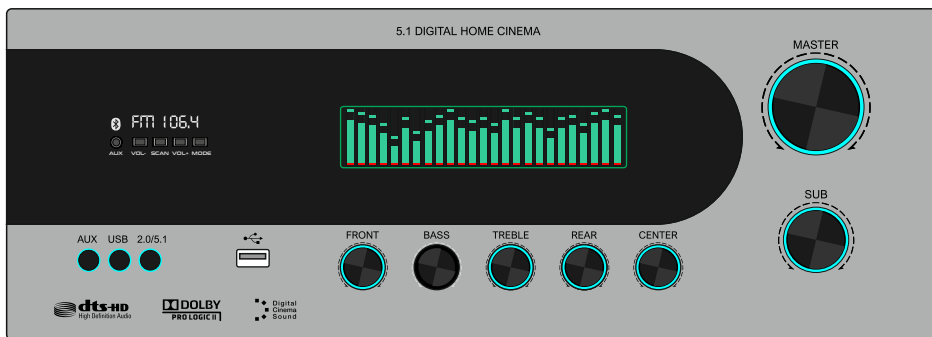

GH-1007

MAT BLACK

DARK GREY

LIGHT GREY

WHITE

BROWN