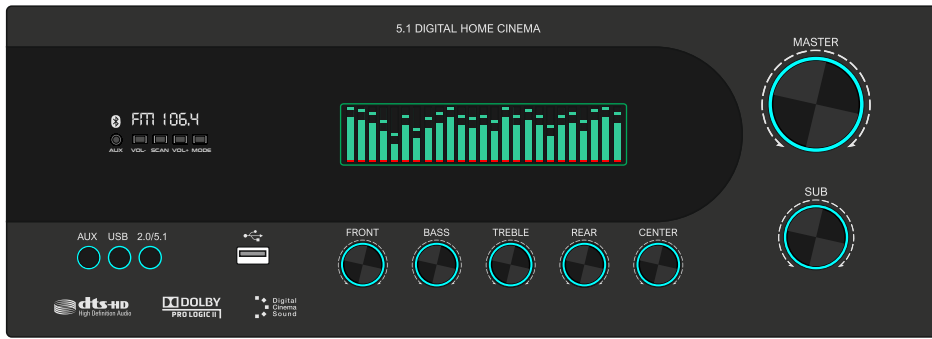

BROWN

GH-1008

MAT BLACK

DARK GREY

LIGHT GREY

WHITE

BROWN

GH-1007