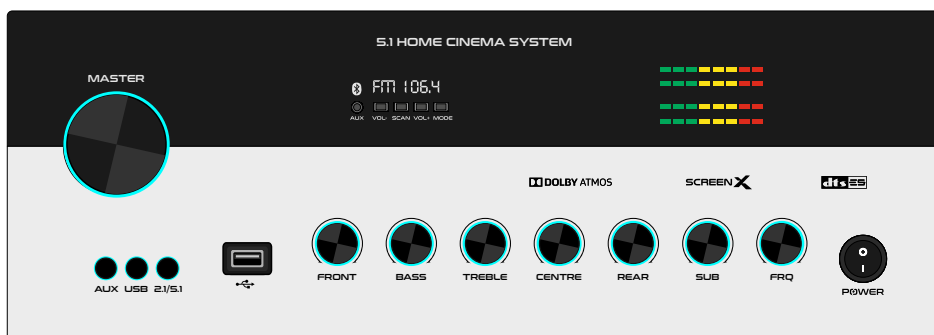

BROWN

GH-1012

MAT BLACK

DARK GREY

LIGHT GREY

WHITE

BROWN

GH-1011