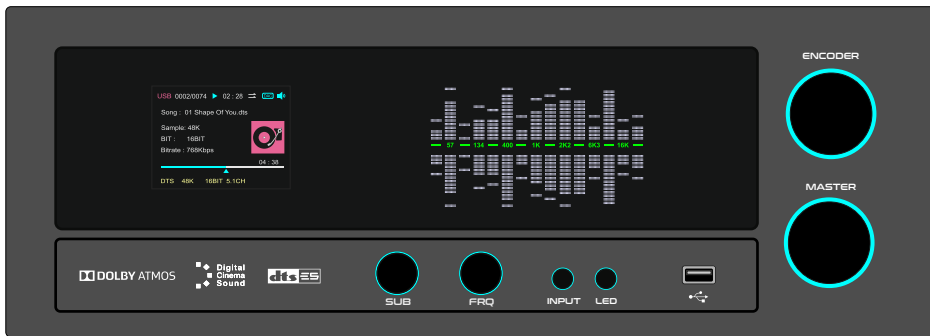

GH-1023

MAT BLACK

DARK GREY

LIGHT GREY

WHITE

BROWN