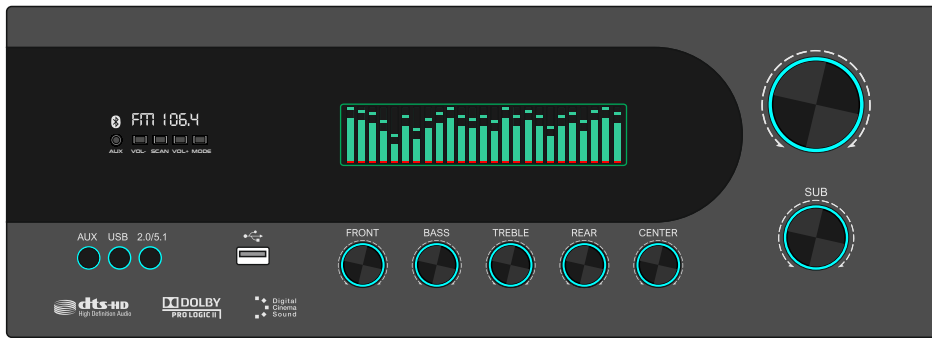

GH-1007

MAT BLACK

DARK GREY

LIGHT GREY

WHITE

BROWN