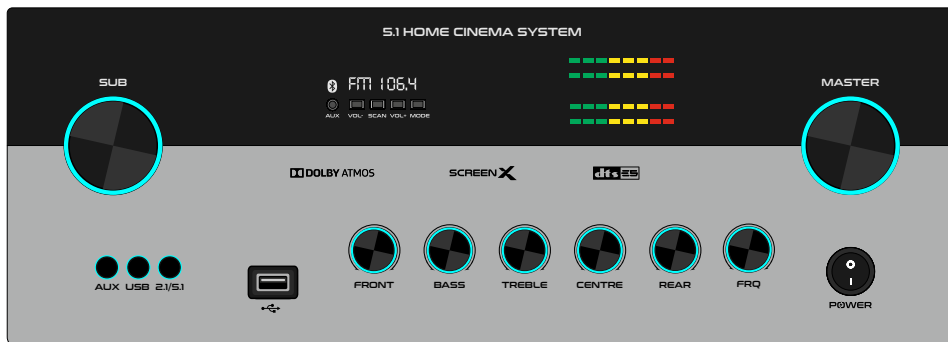

DARK GREY

LIGHT GREY

WHITE

BROWN

GH-1015

GH-1014

MAT BLACK

DARK GREY