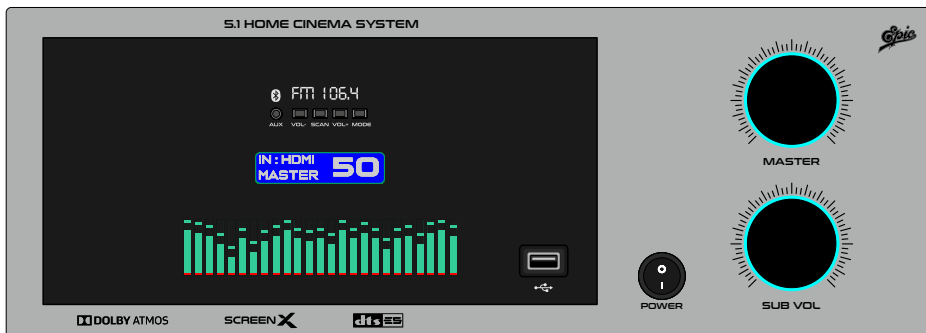

LIGHT GREY

WHITE

BROWN

GH-1009

MAT BLACK

DARK GREY

LIGHT GREY

WHITE