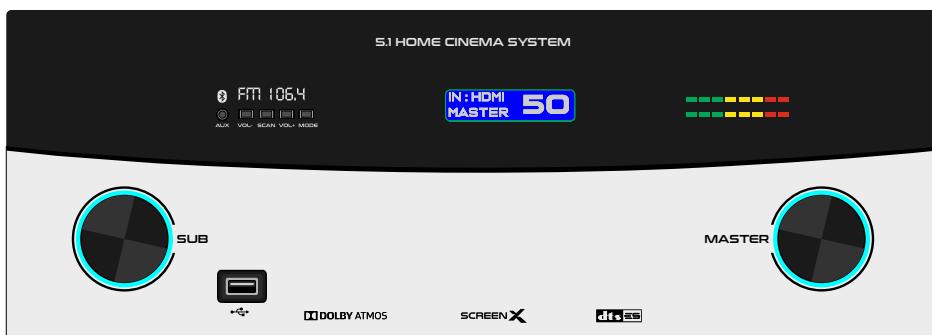

LIGHT GREY

WHITE

BROWN

GH-1013

MAT BLACK

DARK GREY

LIGHT GREY

WHITE