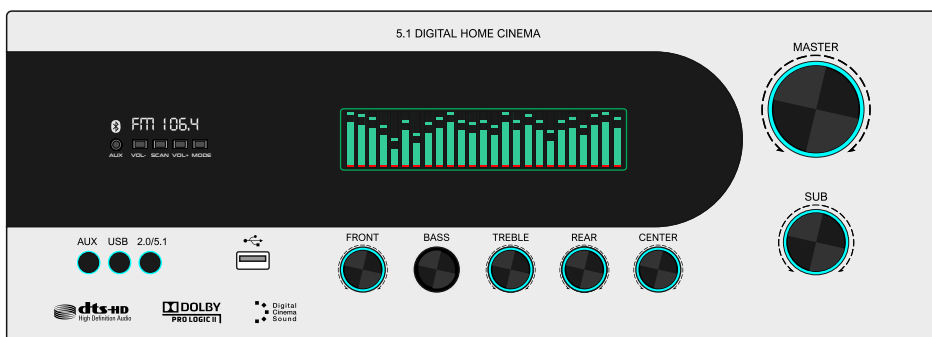

GH-1007

MAT BLACK

DARK GREY

LIGHT GREY

WHITE

BROWN