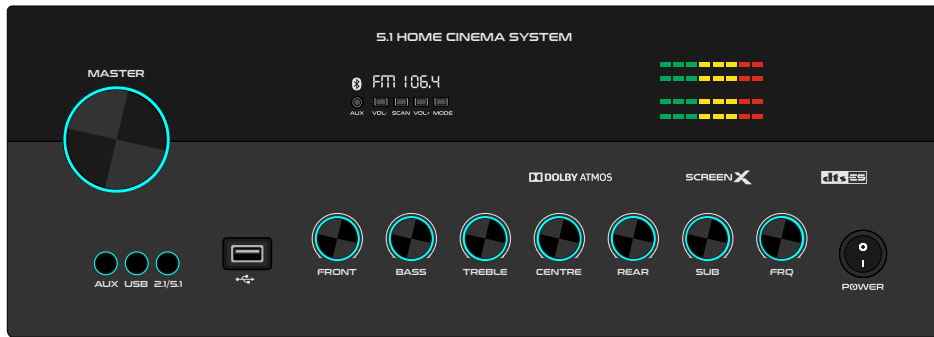

GH-1012

MAT BLACK