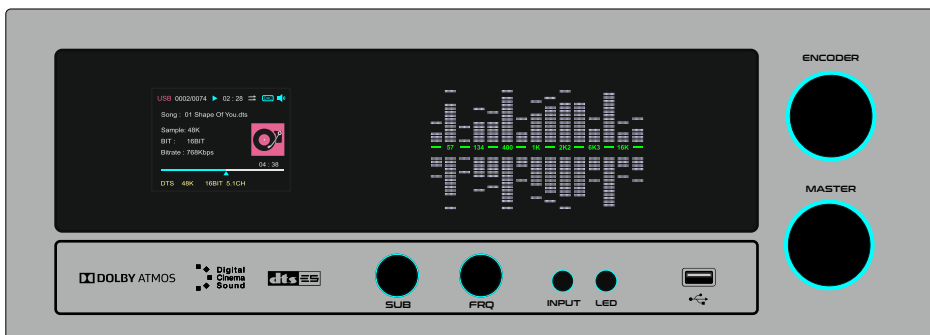

GH-1023

MAT BLACK

DARK GREY

LIGHT GREY

WHITE

BROWN