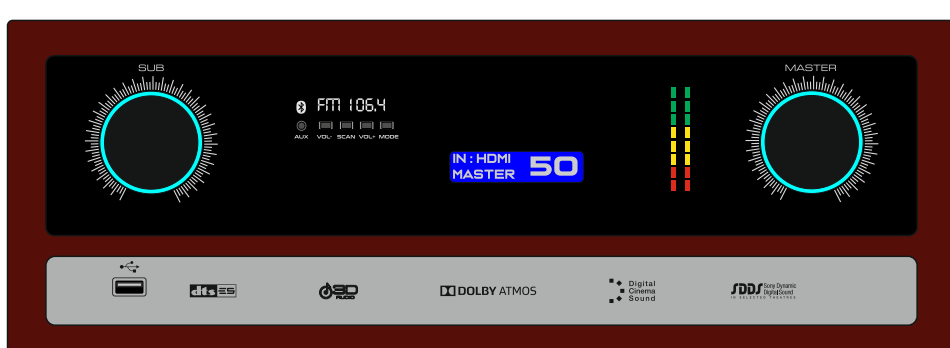

GH-1001

MAT BLACK

DARK GREY

LIGHT GREY

WHITE

BROWN