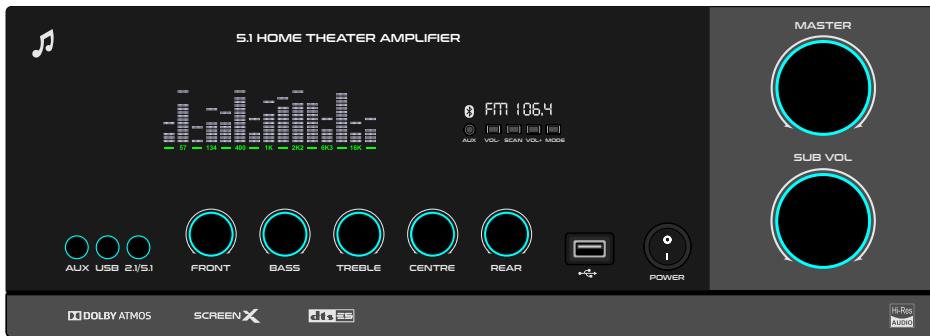

GH-1008

MAT BLACK

DARK GREY

LIGHT GREY

WHITE

BROWN