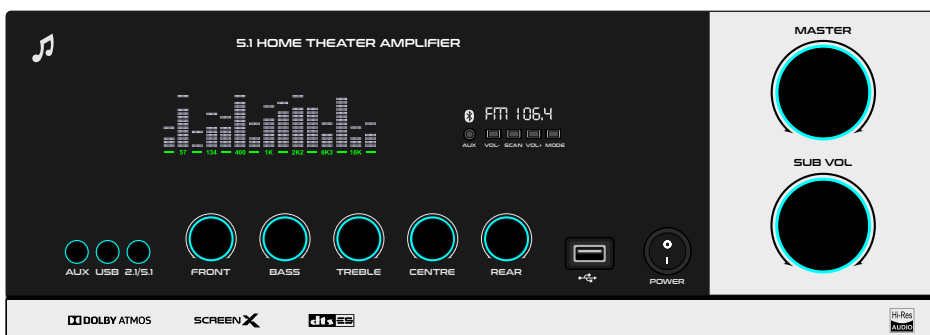

BROWN

GH-1008

MAT BLACK

DARK GREY

LIGHT GREY

WHITE

BROWN

GH-1007