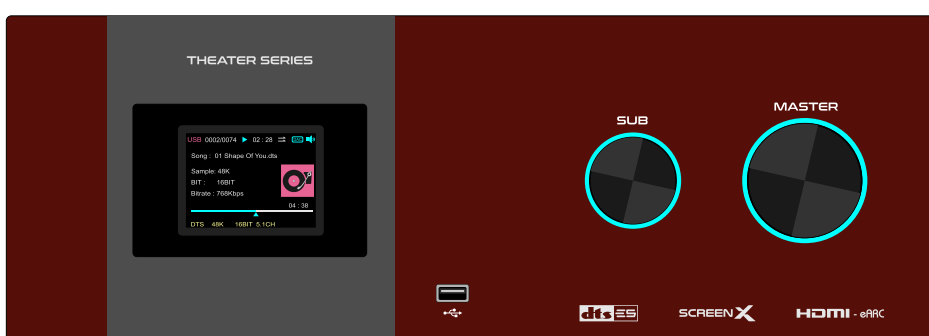

GH-1016

MAT BLACK

DARK GREY

LIGHT GREY

WHITE

BROWN