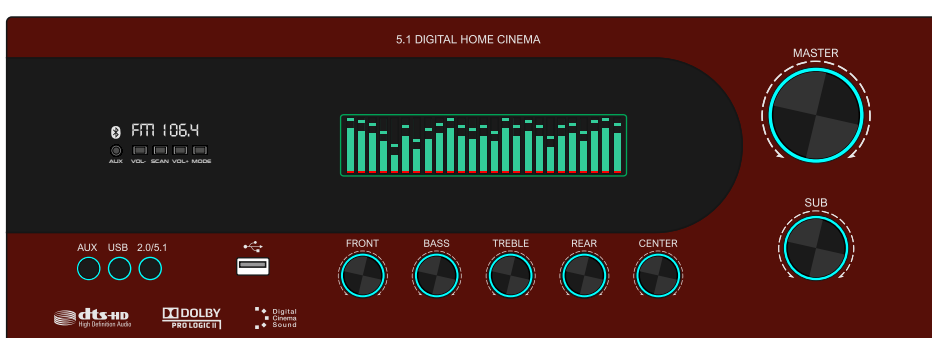

MAT BLACK

DARK GREY

LIGHT GREY

WHITE

BROWN

GH-1006

GH-1005

GH-1004