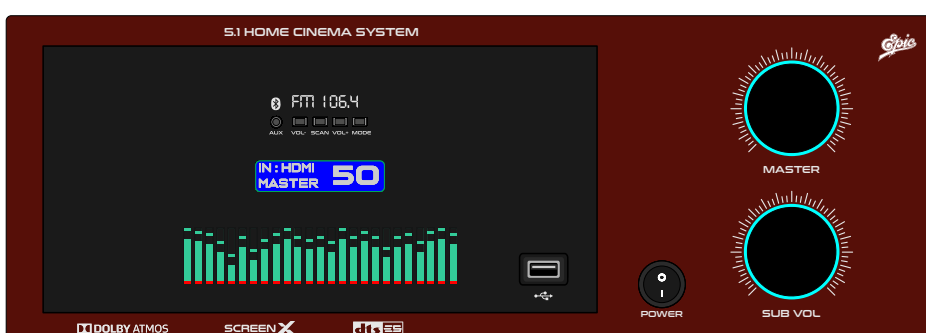

LIGHT GREY

WHITE

BROWN

GH-1009

MAT BLACK

DARK GREY

LIGHT GREY

WHITE