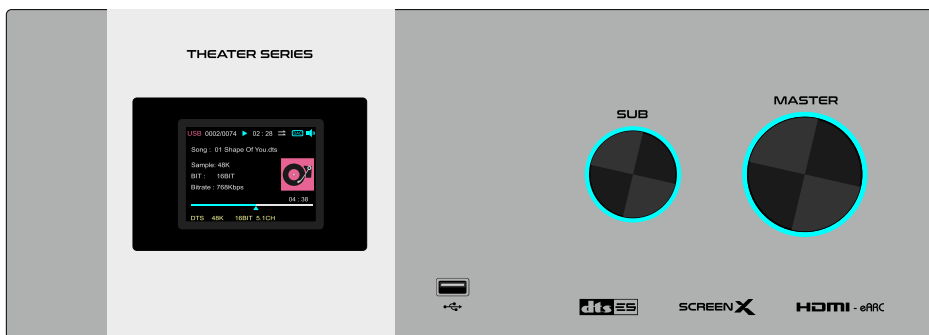

GH-1016

MAT BLACK

DARK GREY

LIGHT GREY

WHITE

BROWN