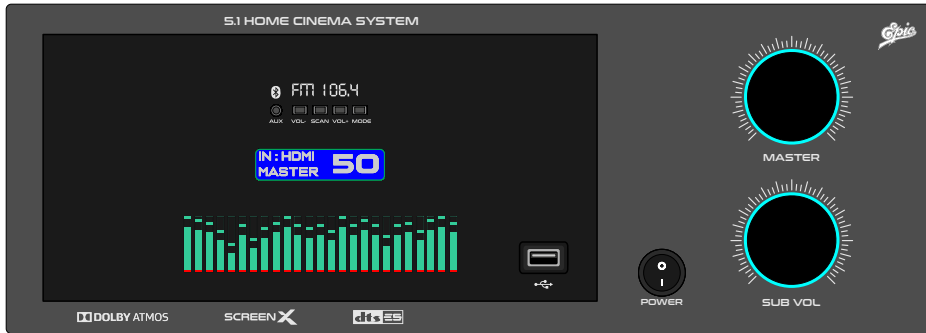

LIGHT GREY

WHITE

BROWN

GH-1009

MAT BLACK

DARK GREY

LIGHT GREY

WHITE