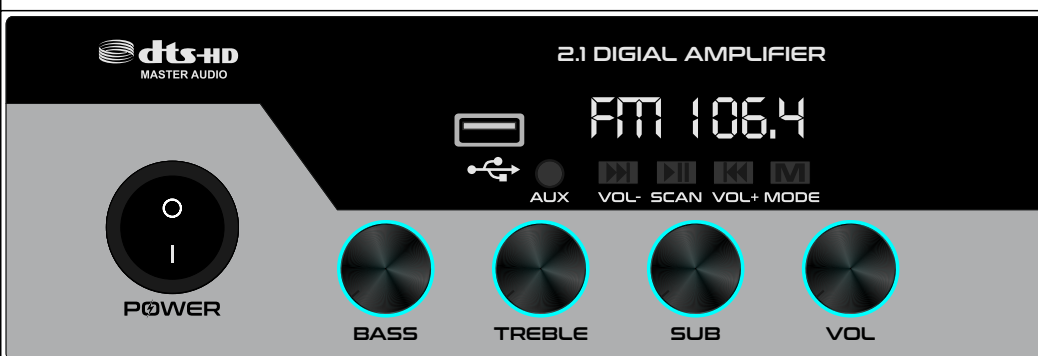

GC 40

MAT BLACK

DARK GREY

LIGHT GREY

MAT WHITE

BROWN