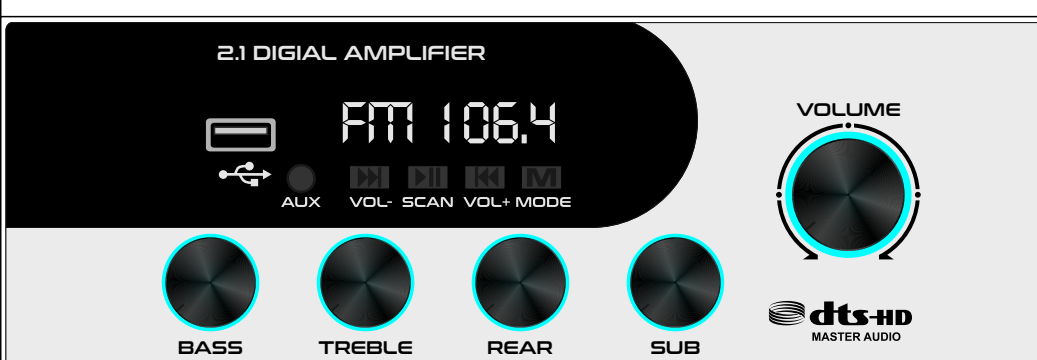

GC 36

MAT BLACK

DARK GREY

LIGHT GREY

MAT WHITE

BROWN