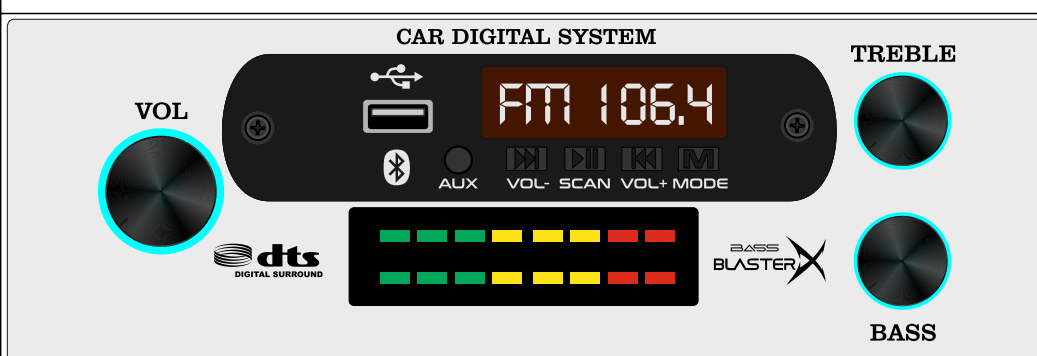

LIGHT GREY

MAT WHITE

BROWN

**SMOKE
GLASS**

GC 22

MAT BLACK

DARK GREY

LIGHT GREY