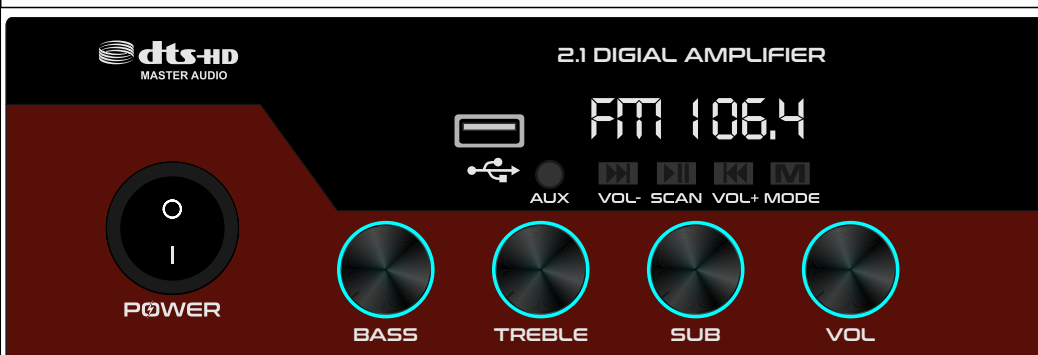

GC 40

MAT BLACK

DARK GREY

LIGHT GREY

MAT WHITE

BROWN