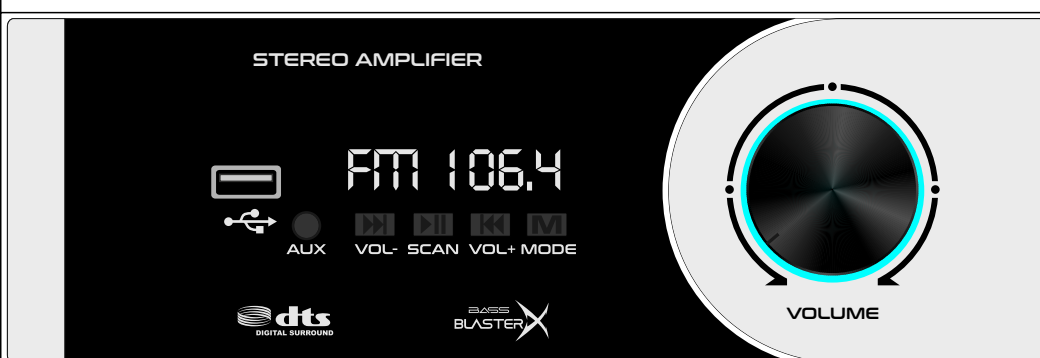

GC 38

MAT BLACK

DARK GREY

LIGHT GREY

MAT WHITE

BROWN