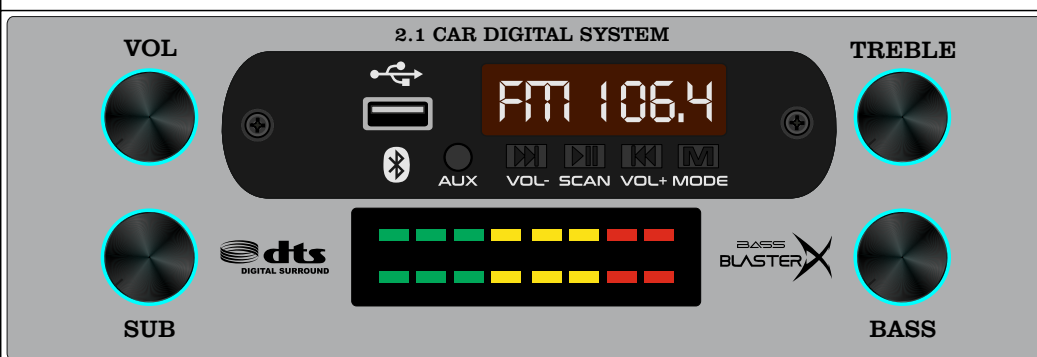

MAT BLACK

DARK GREY

LIGHT GREY

MAT WHITE

BROWN

GC 23

MAT BLACK

DARK GREY