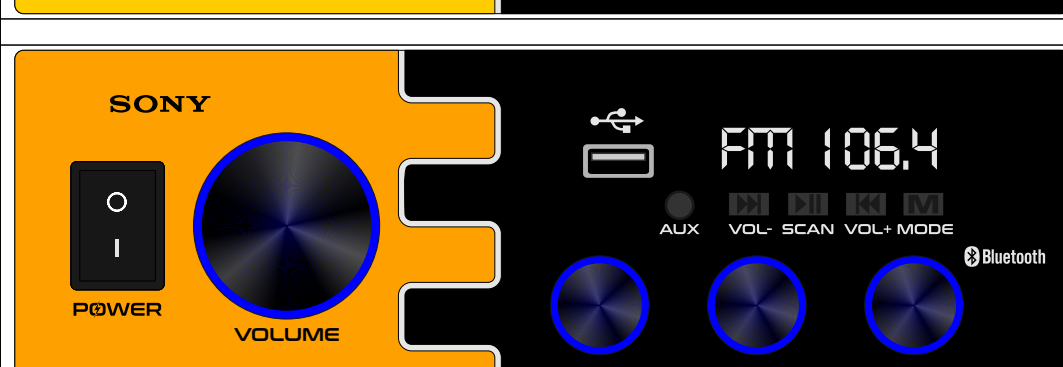

GOLDEN YELLOW