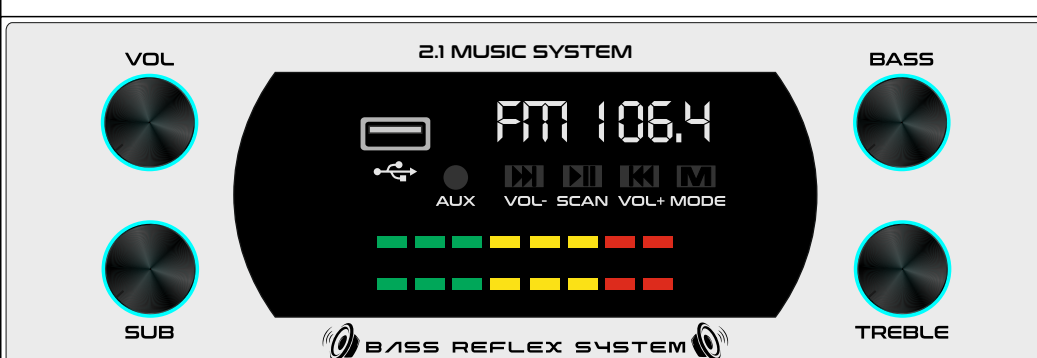

BROWN

GC 29

MAT BLACK

DARK GREY

LIGHT GREY

MAT WHITE

BROWN

GC 28