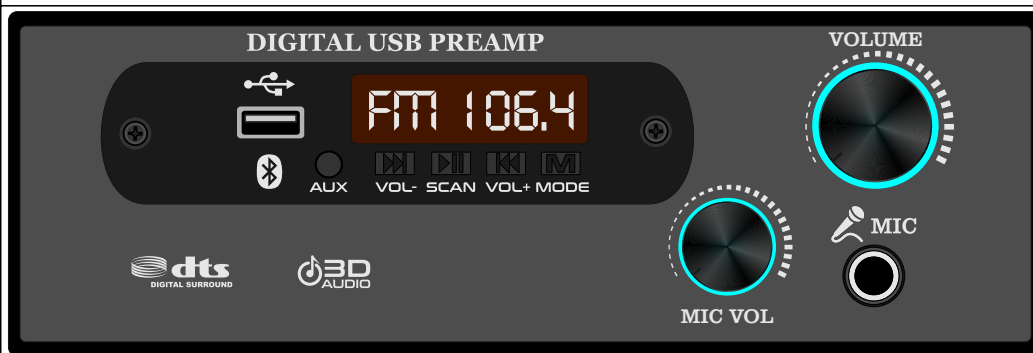

DIGITAL PREAMP

FRONT SIDE

BACK SIDE

GC 18

MAT BLACK

DARK GREY

LIGHT GREY

MAT WHITE