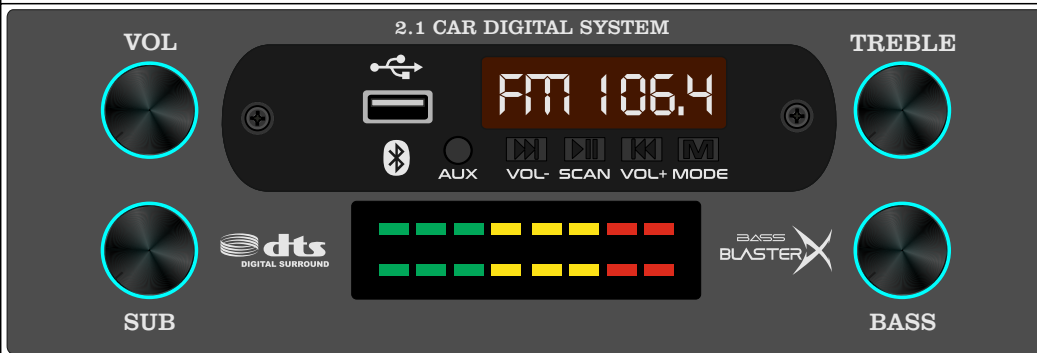

MAT BLACK

DARK GREY

LIGHT GREY

MAT WHITE

BROWN

GC 23

MAT BLACK

DARK GREY