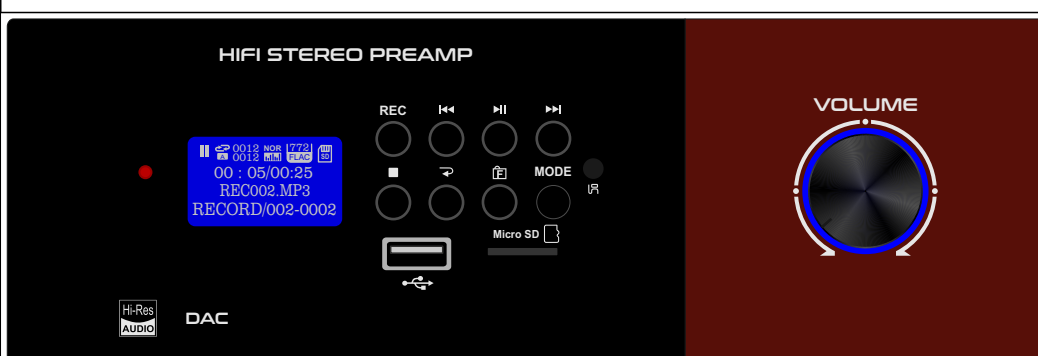

GC 31

HIFI STEREO PREAMP

MAT BLACK

DARK GREY

LIGHT GREY

MAT WHITE

BROWN