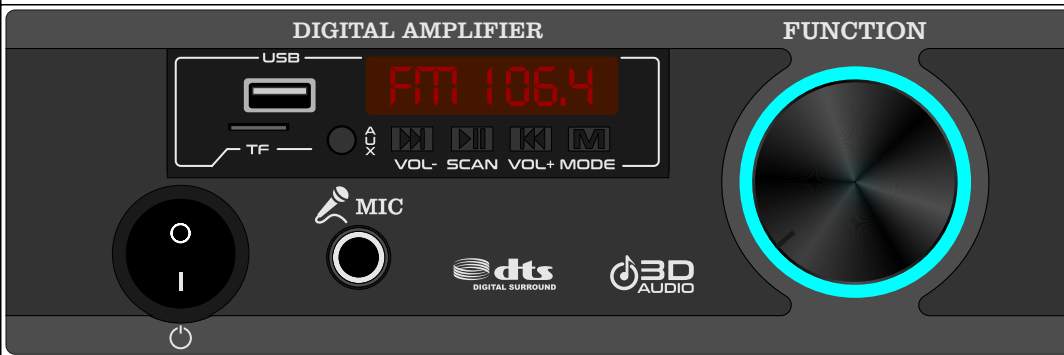

GC 13

MAT BLACK