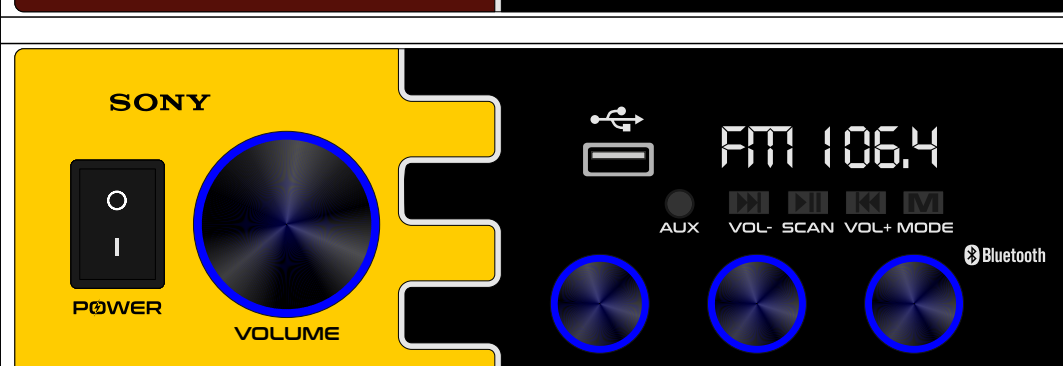

LIGHT GREEN

GREEN

GC 50

MAT BLACK

DARK GREY

LIGHT GREY

MAT WHITE

BROWN