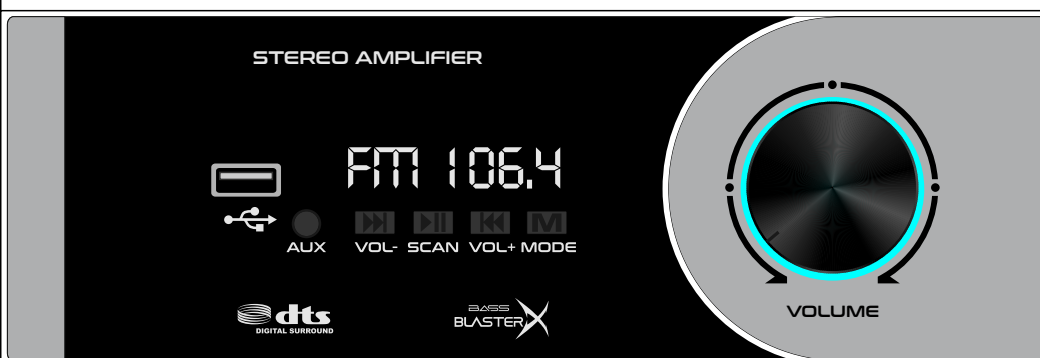

MAT BLACK

DARK GREY

LIGHT GREY

MAT WHITE

BROWN

GC 38

MAT BLACK

DARK GREY