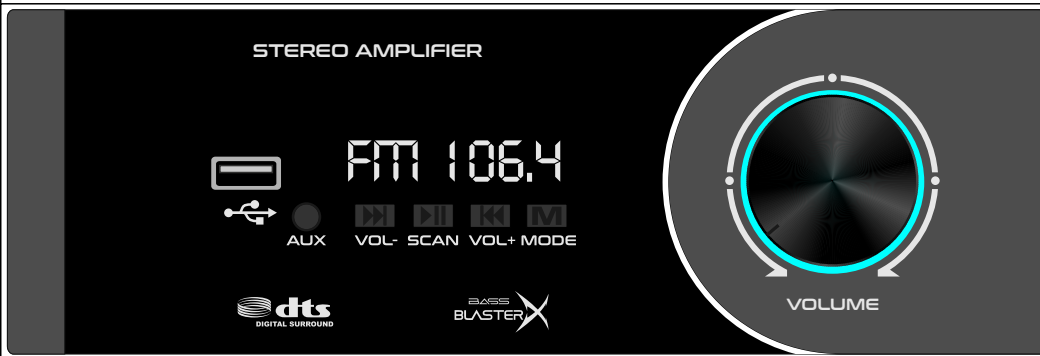

MAT BLACK

DARK GREY

LIGHT GREY

MAT WHITE

BROWN

GC 38

MAT BLACK

DARK GREY