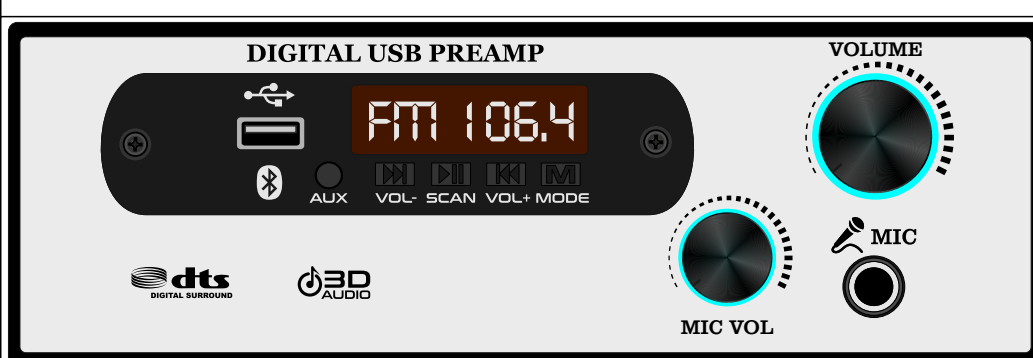

DIGITAL PREAMP

FRONT SIDE

BACK SIDE

GC 18

MAT BLACK

DARK GREY

LIGHT GREY

MAT WHITE