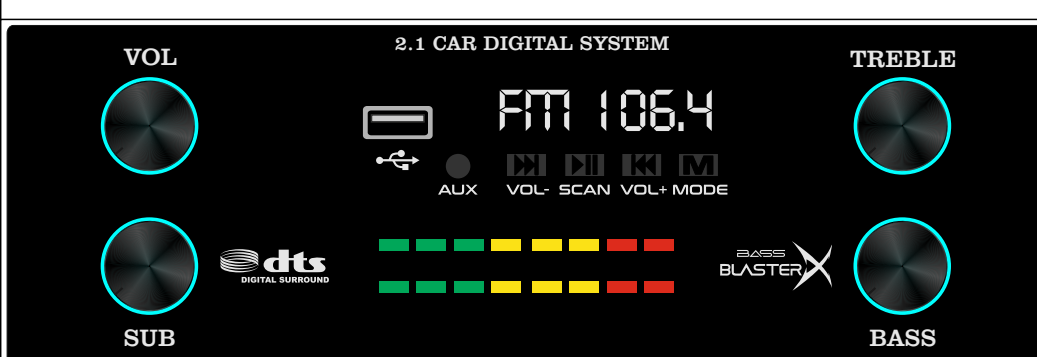

GC 23

MAT BLACK

DARK GREY

LIGHT GREY

MAT WHITE

BROWN

**SMOKE
GLASS**