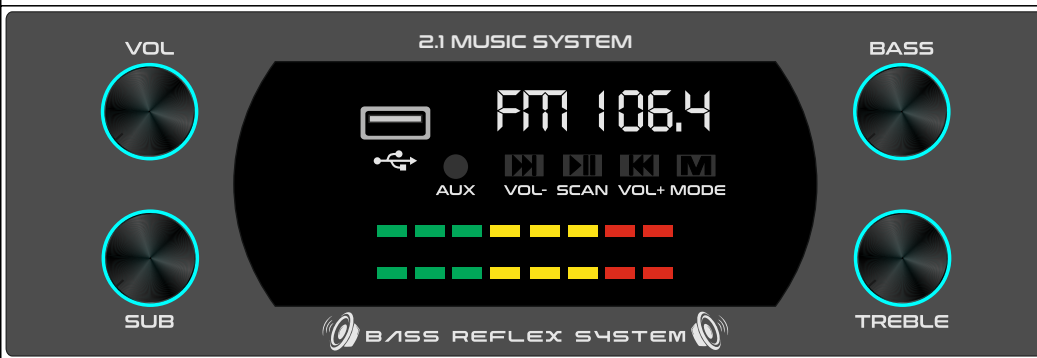

GC 29

MAT BLACK

DARK GREY

LIGHT GREY

MAT WHITE

BROWN