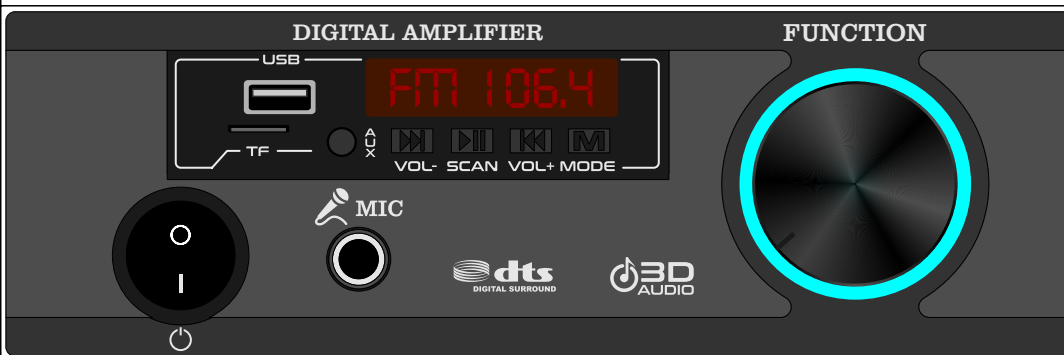

GC 13

MAT BLACK

DARK GREY

LIGHT GREY

MAT WHITE

BROWN