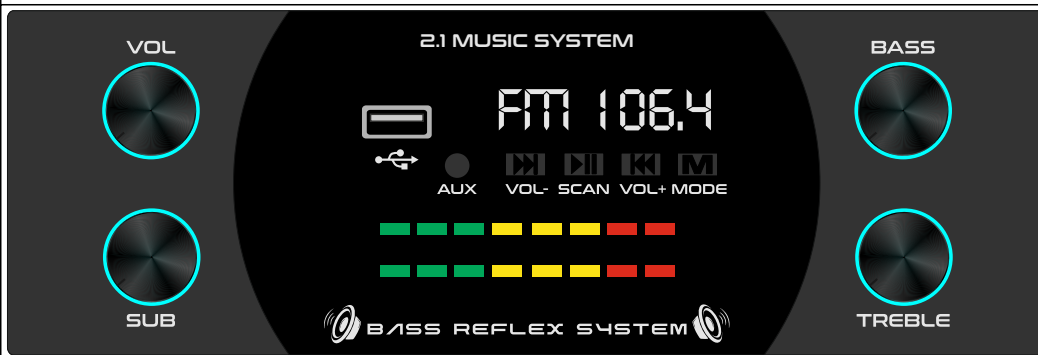

LIGHT GREY

MAT WHITE

BROWN

GC 30

MAT BLACK

DARK GREY

LIGHT GREY

MAT WHITE