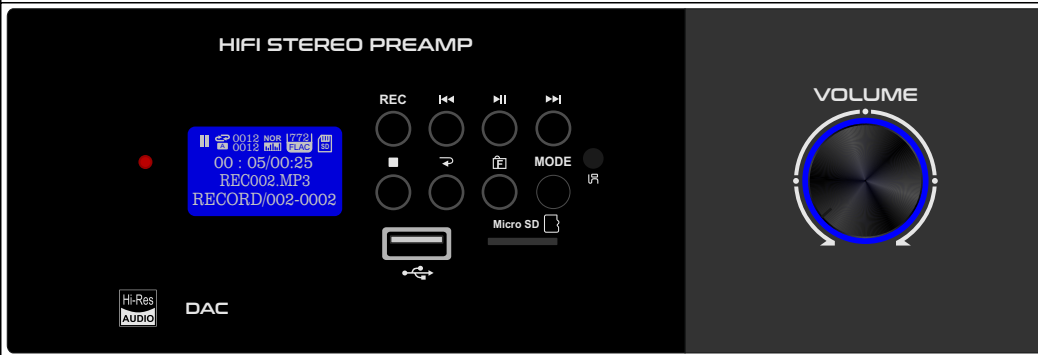

GC 32

AUDIO SPECTRUM ANALYZER

AUDIO SPECTRUM ANALYZER

FRONT

GC 31

HIFI STEREO PREAMP

MAT BLACK

DARK GREY