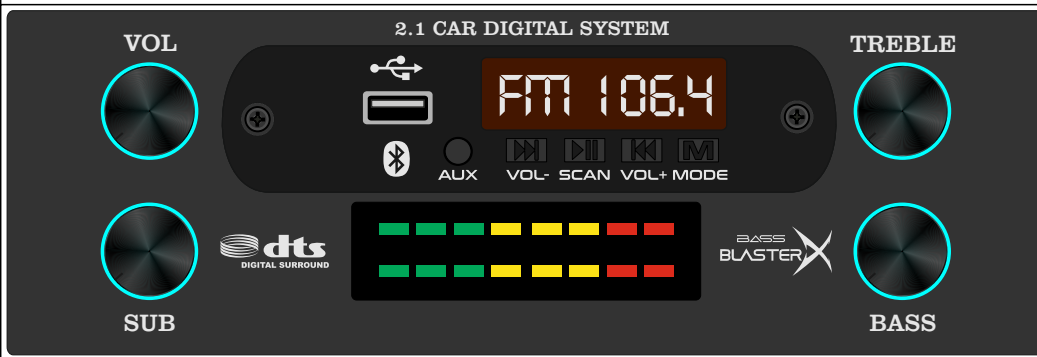

MAT BLACK

DARK GREY

LIGHT GREY

MAT WHITE

BROWN

GC 23

MAT BLACK

DARK GREY