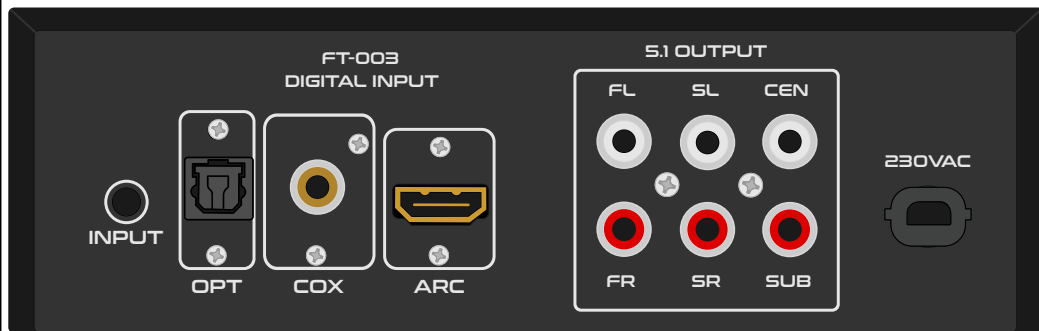

FREQUENCY

ACTIVE
((SUB AMPLIFIER))

PØWER

BROWN

GC 33

DIGITAL PRE AMPLIFIER

FRONT SIDE

BACK SIDE