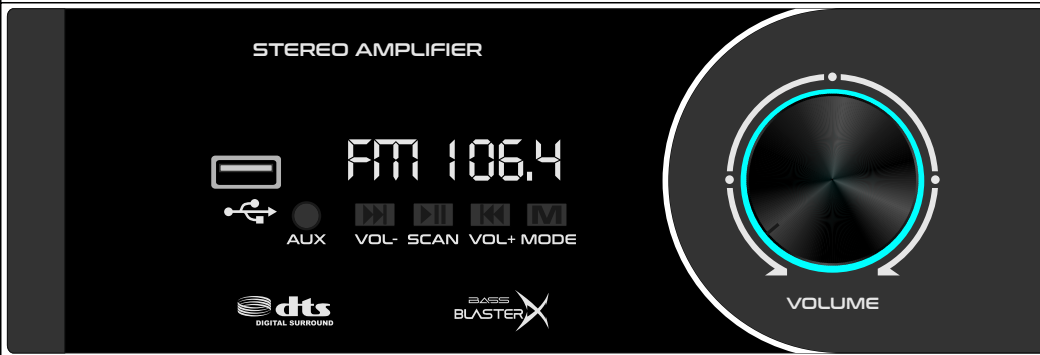

MAT BLACK

DARK GREY

LIGHT GREY

MAT WHITE

BROWN

GC 38

MAT BLACK

DARK GREY