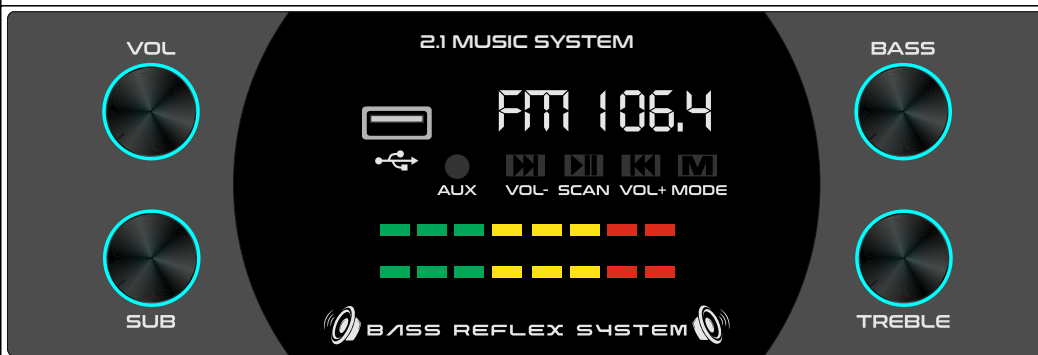

LIGHT GREY

MAT WHITE

BROWN

GC 30

MAT BLACK

DARK GREY

LIGHT GREY

MAT WHITE