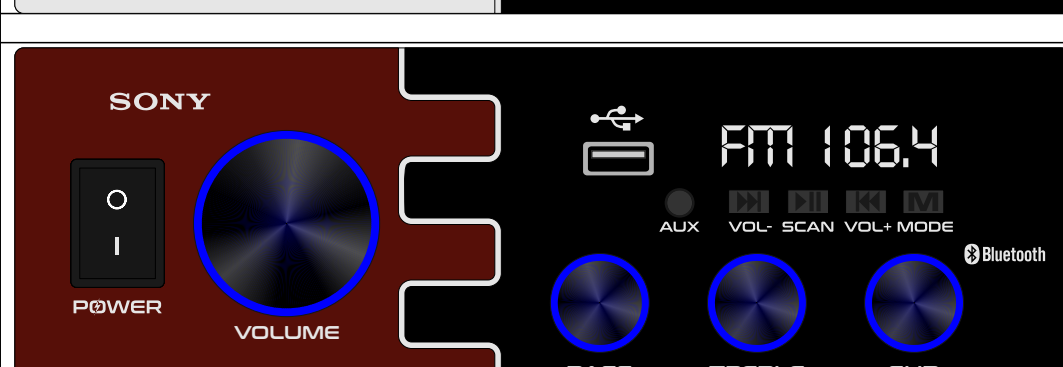

LIGHT GREEN

GREEN

GC 50

MAT BLACK

DARK GREY

LIGHT GREY

MAT WHITE

BROWN