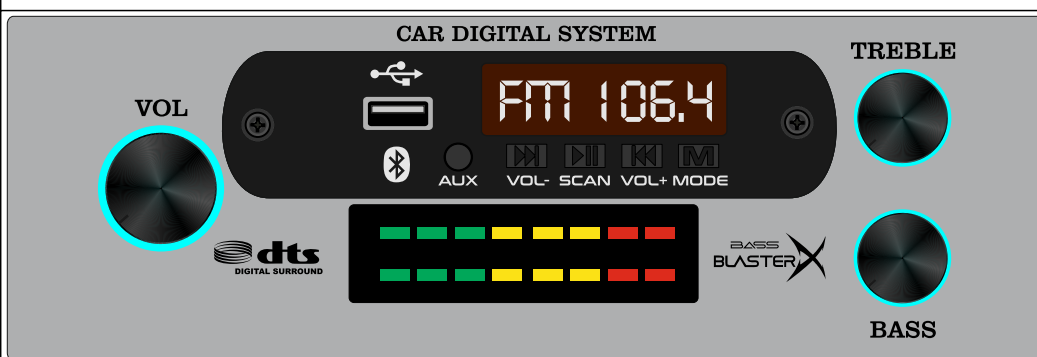

LIGHT GREY

MAT WHITE

BROWN

**SMOKE
GLASS**

GC 22

MAT BLACK

DARK GREY

LIGHT GREY