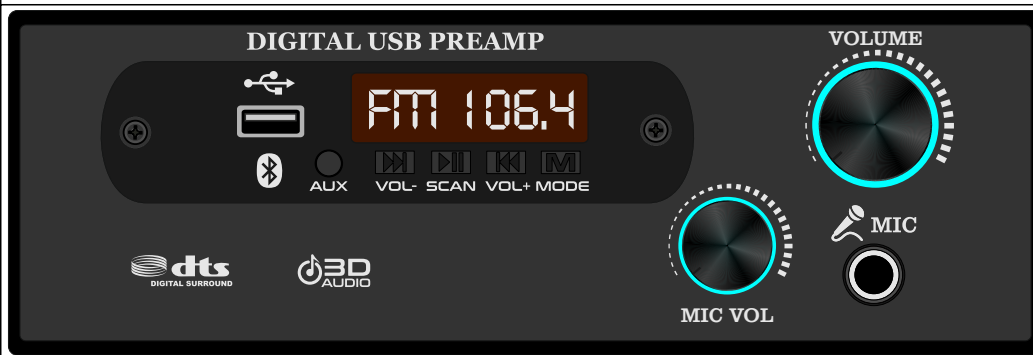

DIGITAL PREAMP

FRONT SIDE

BACK SIDE

GC 18

MAT BLACK

DARK GREY

LIGHT GREY

MAT WHITE