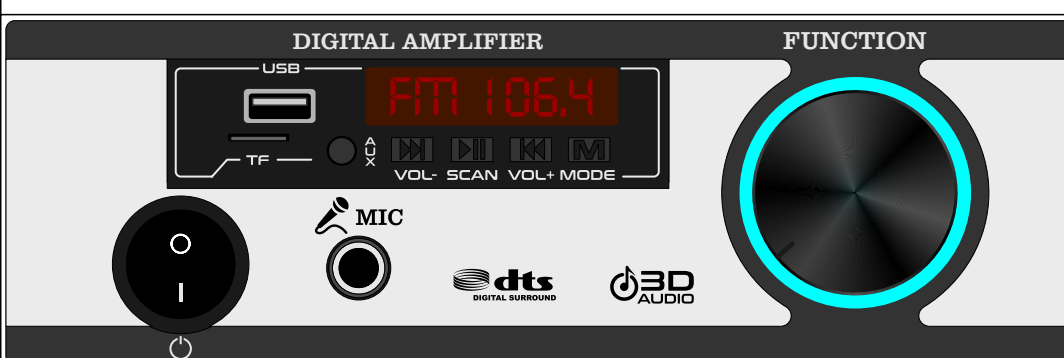

GC 13

MAT BLACK

DARK GREY

LIGHT GREY

MAT WHITE

BROWN