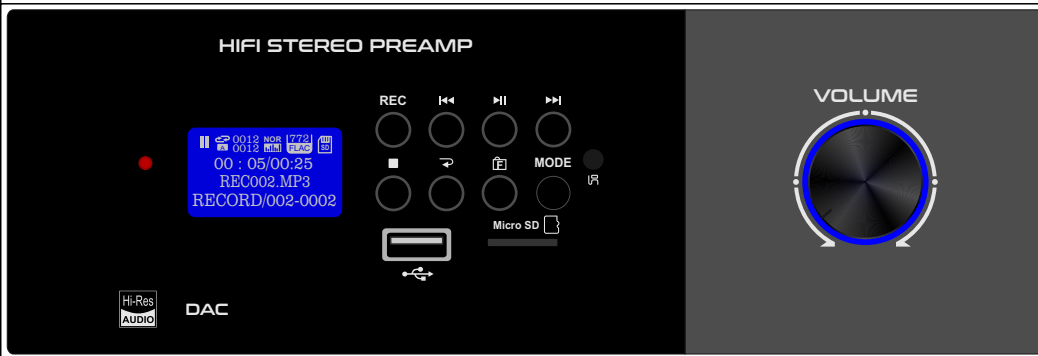

GC 32

AUDIO SPECTRUM ANALYZER

AUDIO SPECTRUM ANALYZER

FRONT

GC 31

HIFI STEREO PREAMP

MAT BLACK

DARK GREY