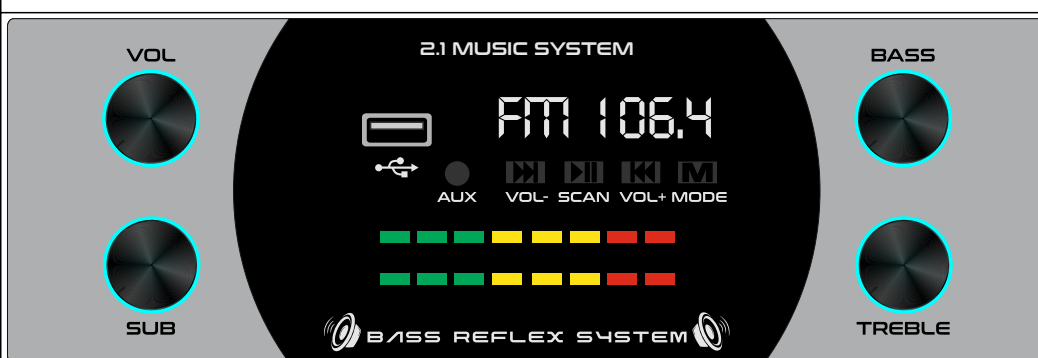

LIGHT GREY

MAT WHITE

BROWN

GC 30

MAT BLACK

DARK GREY

LIGHT GREY

MAT WHITE