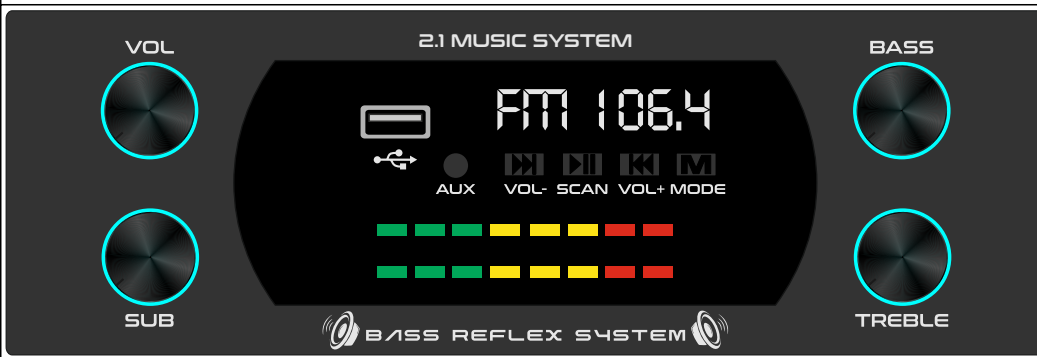

GC 29

MAT BLACK