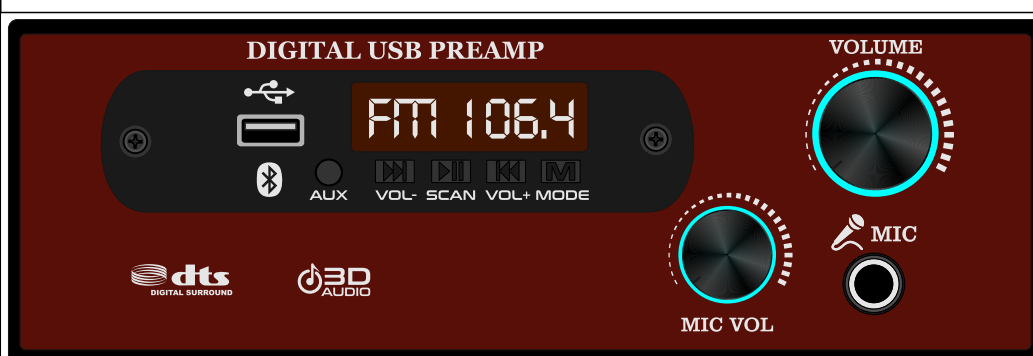

DIGITAL PREAMP

FRONT SIDE

BACK SIDE

GC 18

MAT BLACK

DARK GREY

LIGHT GREY

MAT WHITE