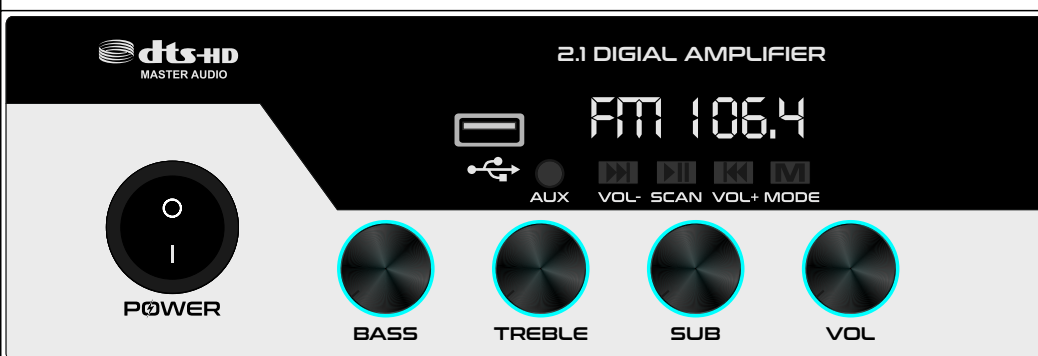

GC 40

MAT BLACK

DARK GREY

LIGHT GREY

MAT WHITE

BROWN