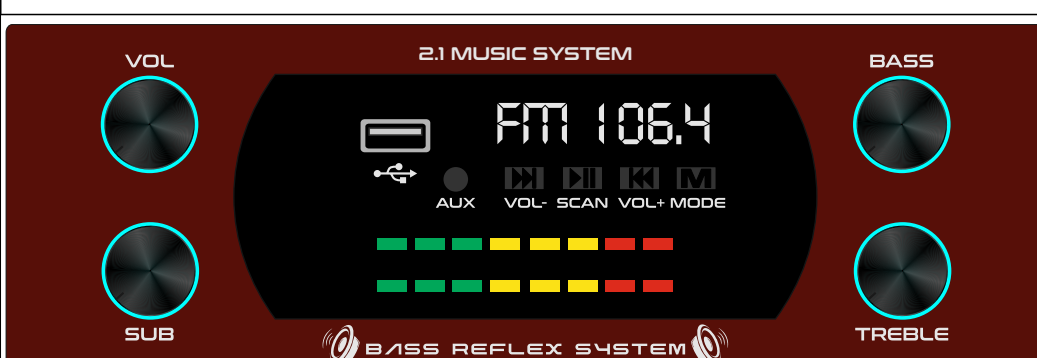

BROWN

GC 29

MAT BLACK

DARK GREY

LIGHT GREY

MAT WHITE

BROWN

GC 28