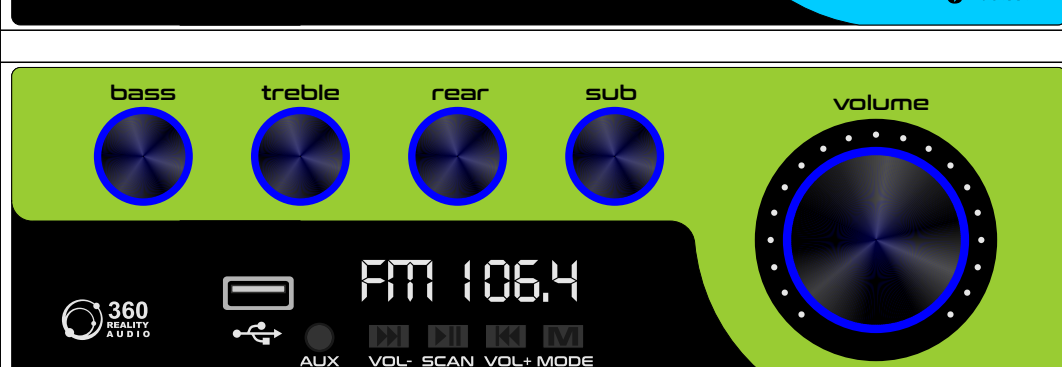

LIGHT GREEN