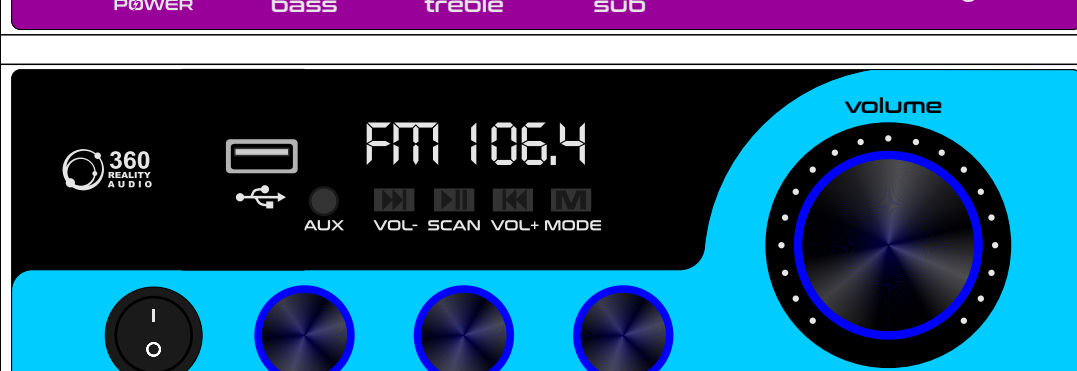

GC 57

BROWN

ORANGE

RED

PINK

SKY BLUE

GREEN