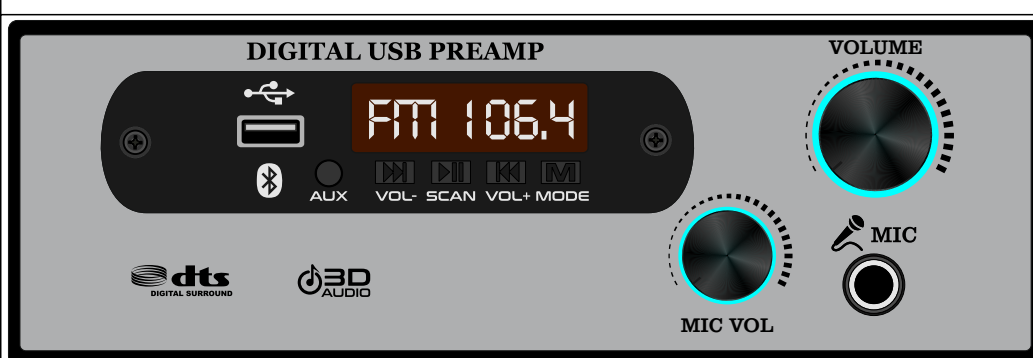

DIGITAL PREAMP

FRONT SIDE

BACK SIDE

GC 18

MAT BLACK

DARK GREY

LIGHT GREY

MAT WHITE