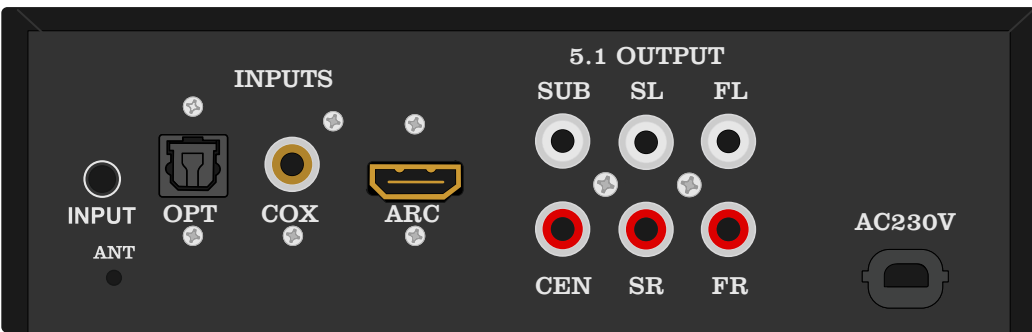

GC 19

DIGITAL PREAMP

FRONT SIDE

BACK SIDE