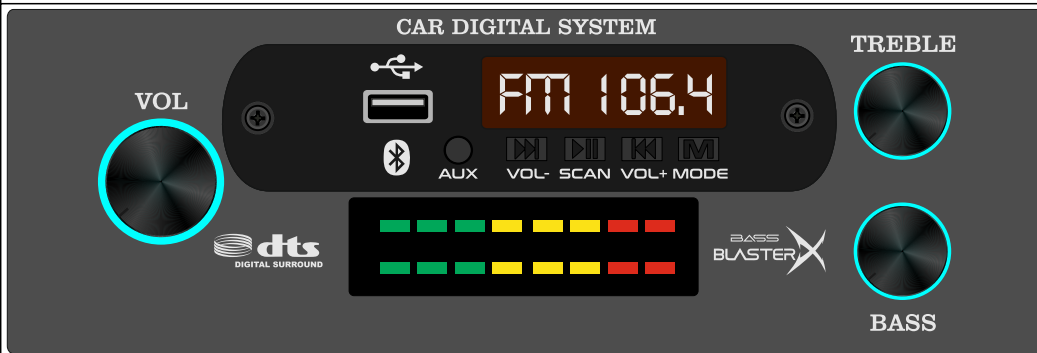

LIGHT GREY

MAT WHITE

BROWN

**SMOKE
GLASS**

GC 22

MAT BLACK

DARK GREY

LIGHT GREY