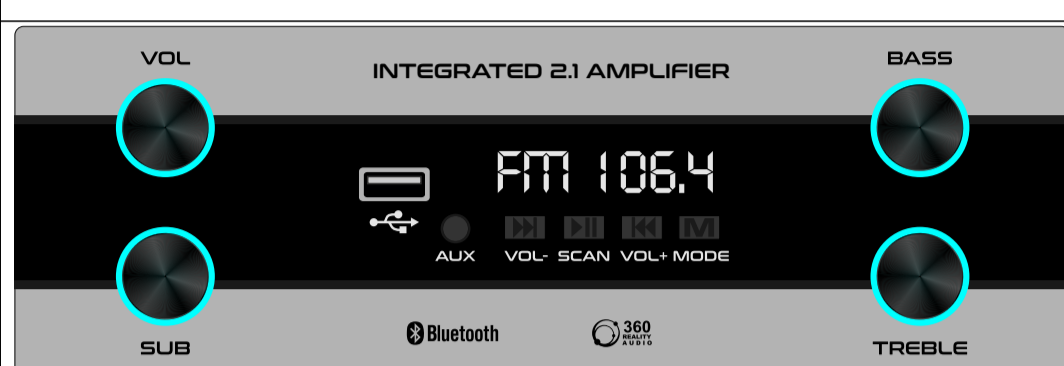

GC 54

MAT BLACK

DARK GREY

LIGHT GREY

MAT WHITE

BROWN

LEMON YELLOW

GOLDEN YELLOW

ORANGE

RED

PINK

SKY BLUE

LIGHT GREEN

GREEN