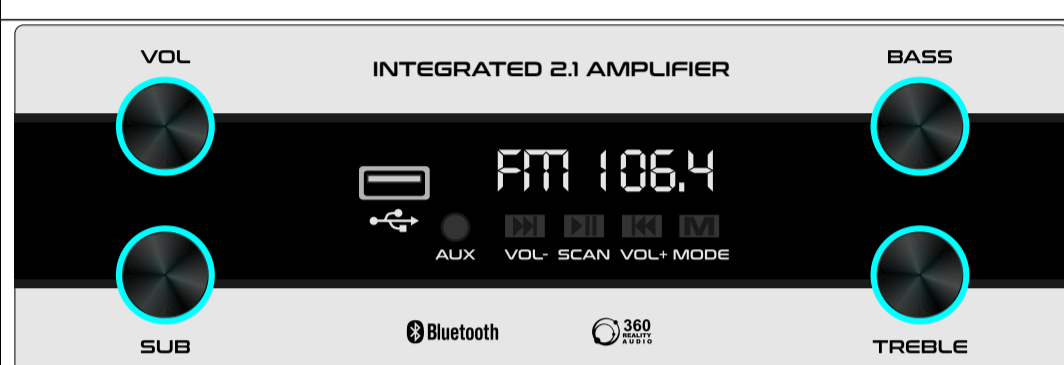

GC 54

MAT BLACK

DARK GREY

LIGHT GREY

MAT WHITE

BROWN

LEMON YELLOW

GOLDEN YELLOW

ORANGE

RED

PINK

SKY BLUE

LIGHT GREEN

GREEN