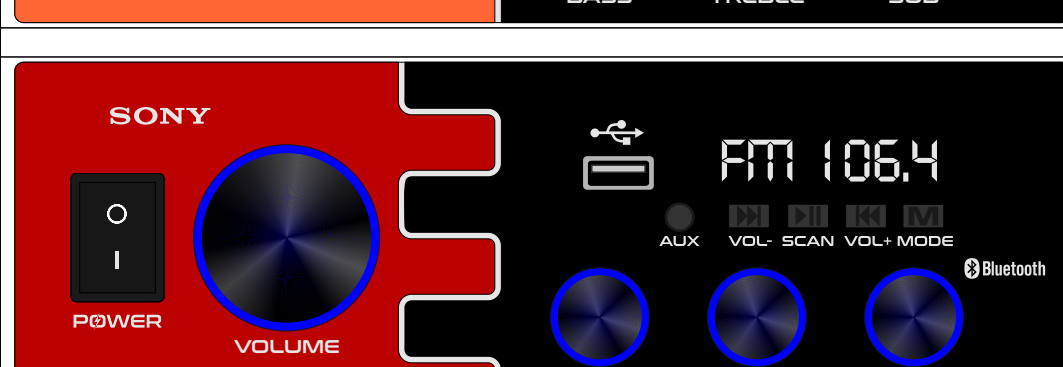

GC 50

MAT BLACK

DARK GREY

LIGHT GREY

MAT WHITE

BROWN

LEMON YELLOW

GOLDEN YELLOW

ORANGE

RED

PINK

SKY BLUE

LIGHT GREEN

GREEN