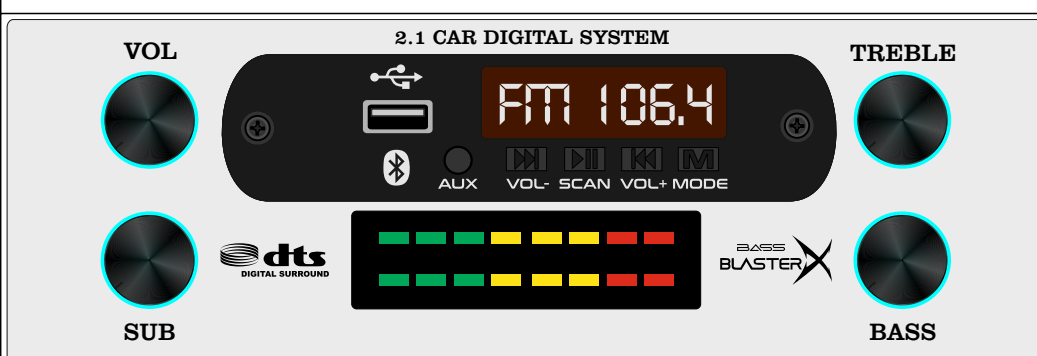

GC 23

MAT BLACK

DARK GREY

LIGHT GREY

MAT WHITE

BROWN

**SMOKE
GLASS**