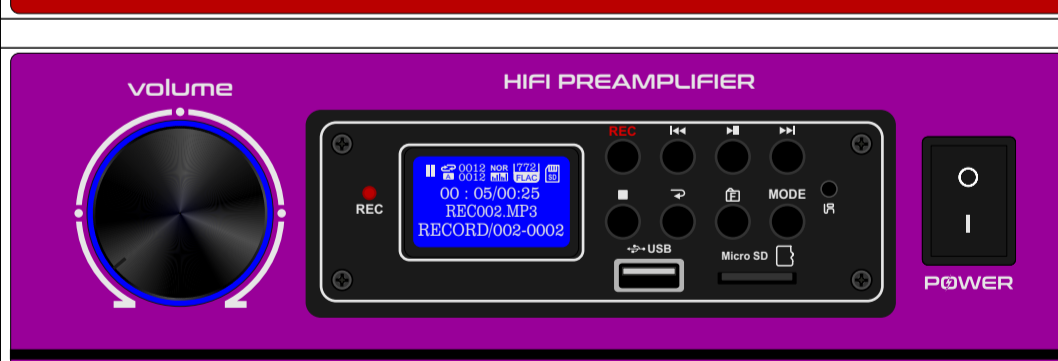

GC 49

MAT BLACK

DARK GREY

LIGHT GREY

MAT WHITE

BROWN

LEMON YELLOW

GOLDEN YELLOW

ORANGE

RED

PINK

SKY BLUE

LIGHT GREEN

GREEN