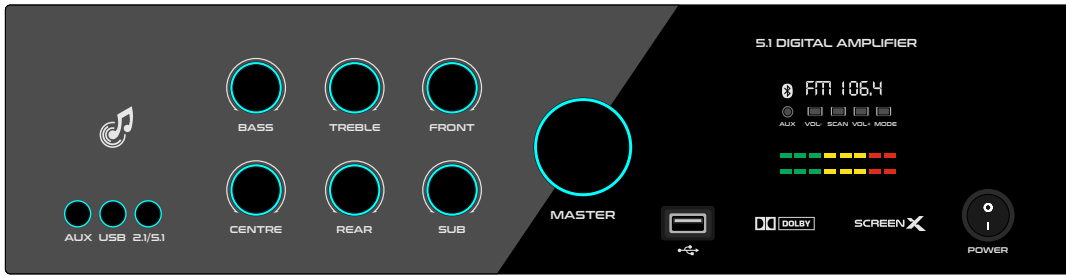

GB 574

MAT BLACK

DARK GREY

LIGHT GREY

WHITE

BROWN