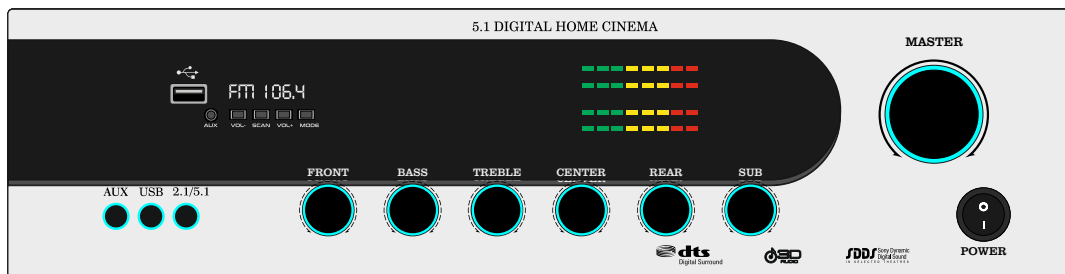

LIGHT GREY

WHITE

BROWN

GB 540

MAT BLACK

DARK GREY

LIGHT GREY

WHITE