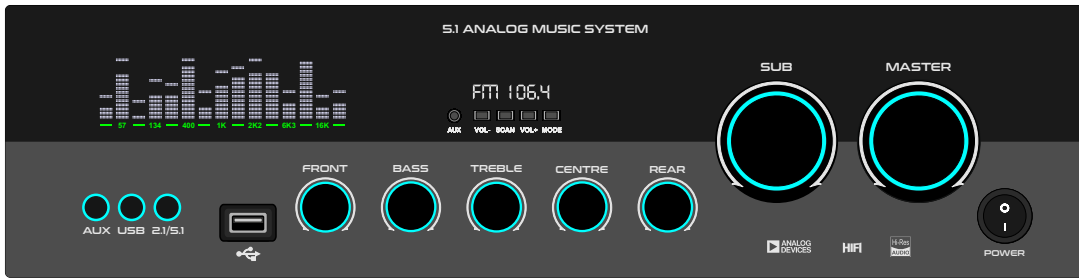

MAT BLACK

DARK GREY

LIGHT GREY

WHITE

BROWN

GB 569

MAT BLACK

DARK GREY