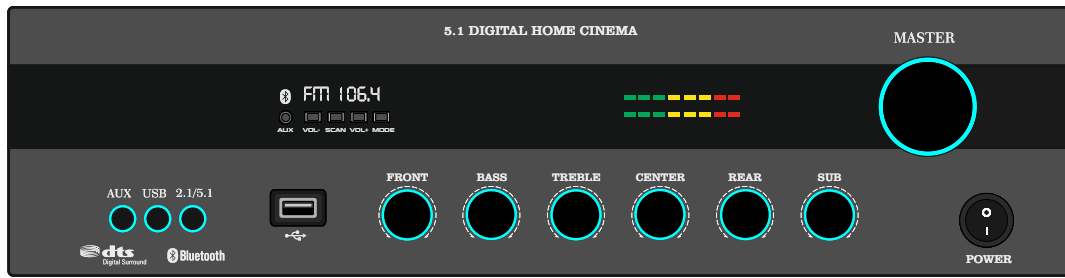

GB 548

MAT BLACK

DARK GREY

LIGHT GREY

WHITE

BROWN