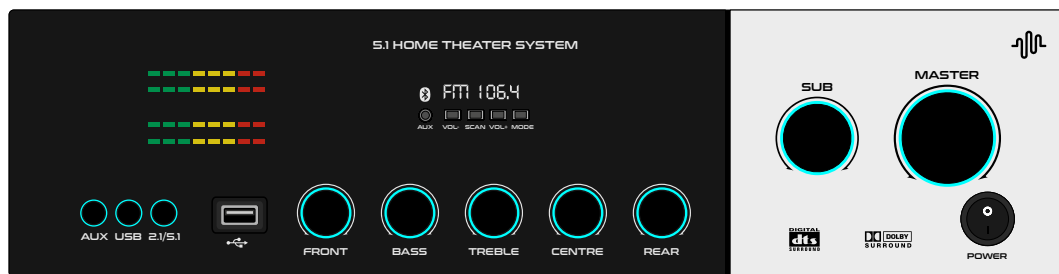

GB 577

MAT BLACK

DARK GREY

LIGHT GREY

WHITE

BROWN