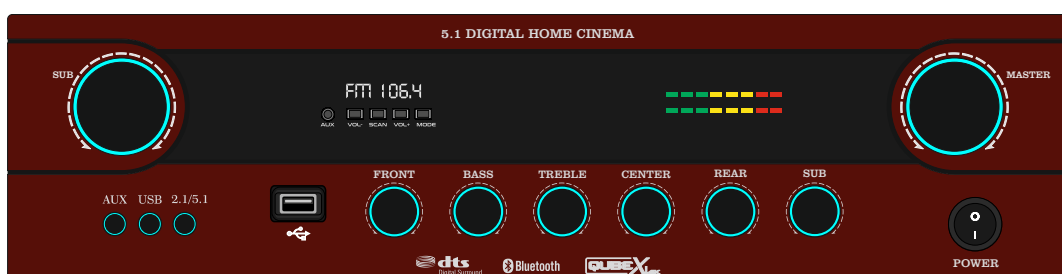

LIGHT GREY

WHITE

BROWN

GB 550

MAT BLACK

DARK GREY

LIGHT GREY

WHITE