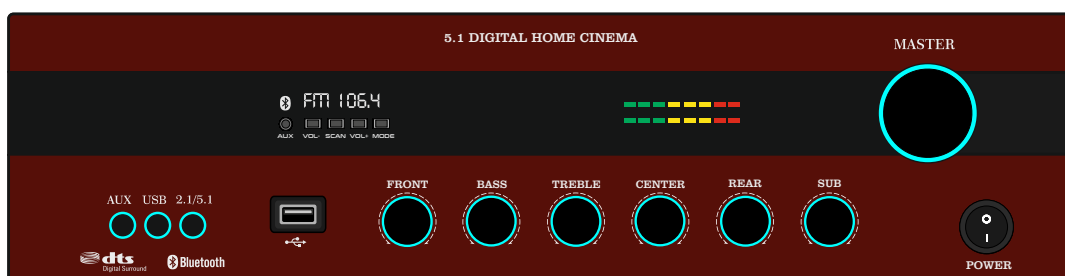

BROWN

GB 548

MAT BLACK

DARK GREY

LIGHT GREY

WHITE

BROWN

GB 547