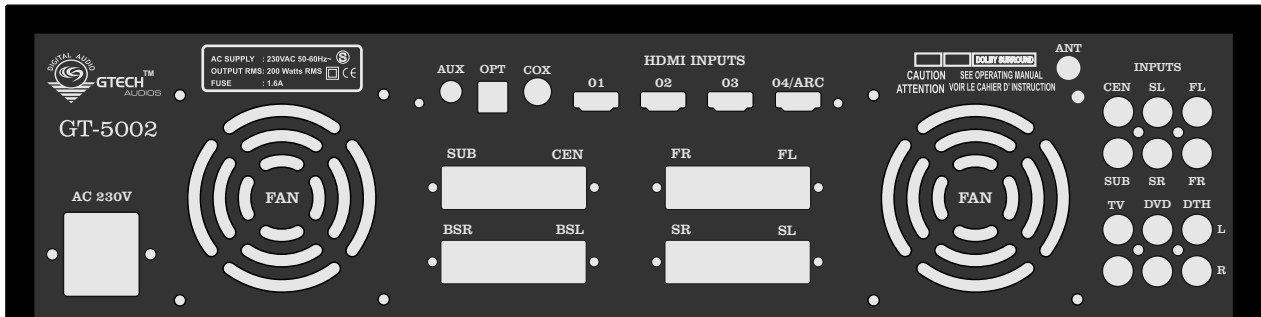

GTECH™
AUDIOS

CONTACT US :
9442338 725
9385363 725
7010134 610

GB CONTROL PANEL SUITABLE FOR GT-5001,GT-5002,GT-5004 CHASSIS

REVISED SEPTEMBER 2025

www.gtechaudios.com

HIGHT 11.43CM(4.5")

WIDTH 44.45CM(17.5")

GT-5001

GT-5002

GT-5004