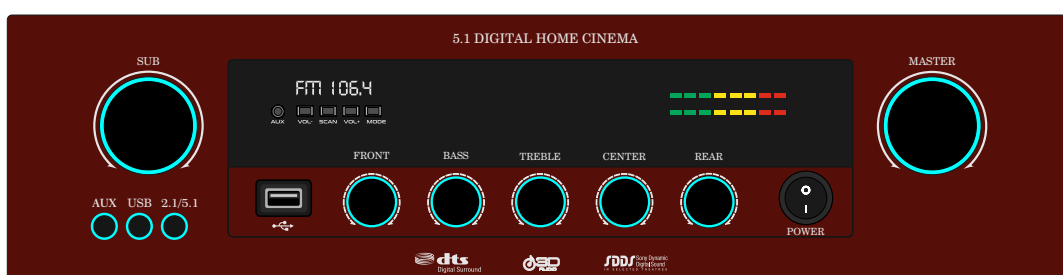

GB 532

MAT BLACK

DARK GREY

LIGHT GREY

WHITE

BROWN