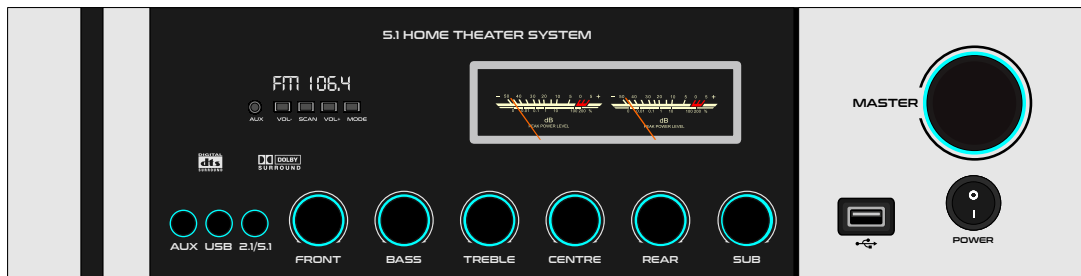

GB 584

MAT BLACK

DARK GREY

LIGHT GREY

WHITE

BROWN