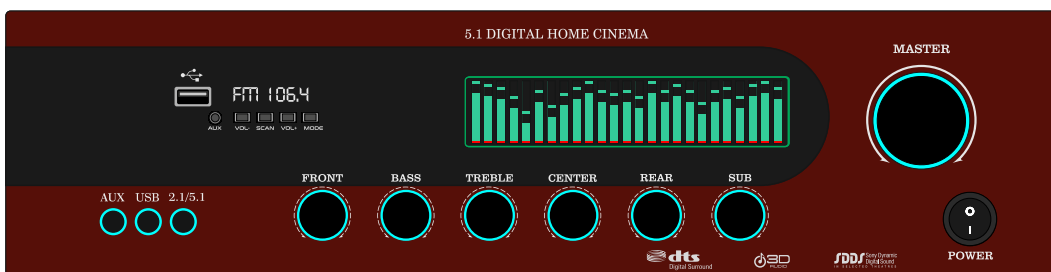

BROWN

GB 539

MAT BLACK

DARK GREY

LIGHT GREY

WHITE

BROWN

GB 538