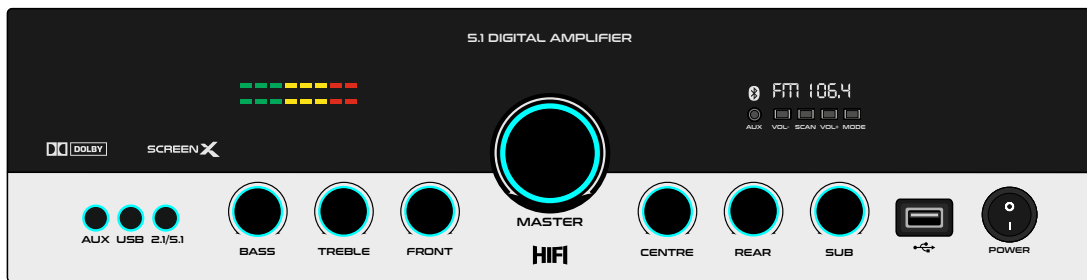

GB 572

MAT BLACK

DARK GREY

LIGHT GREY

WHITE

BROWN