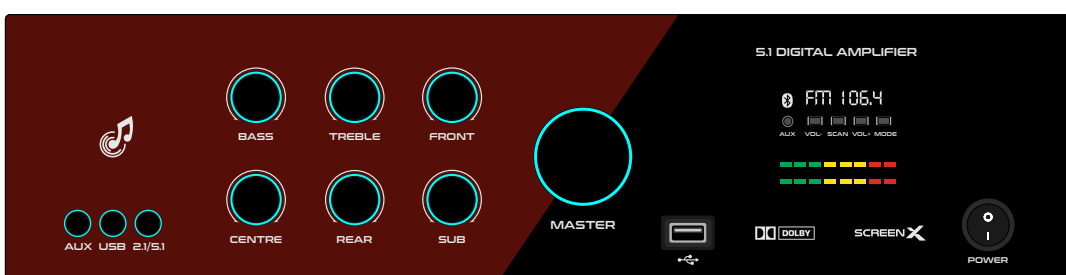

GB 574

MAT BLACK

DARK GREY

LIGHT GREY

WHITE

BROWN