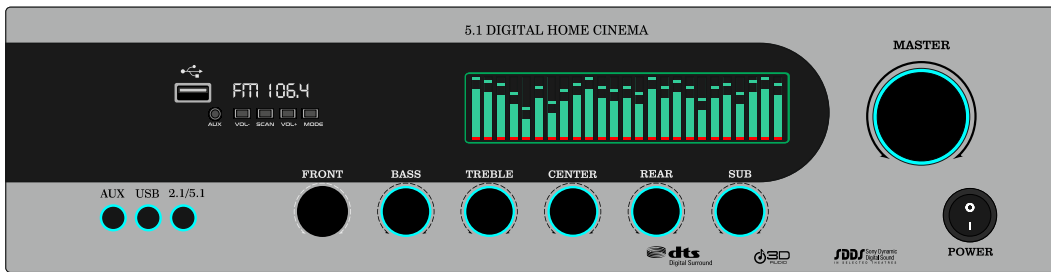

BROWN

GB 539

MAT BLACK

DARK GREY

LIGHT GREY

WHITE

BROWN

GB 538