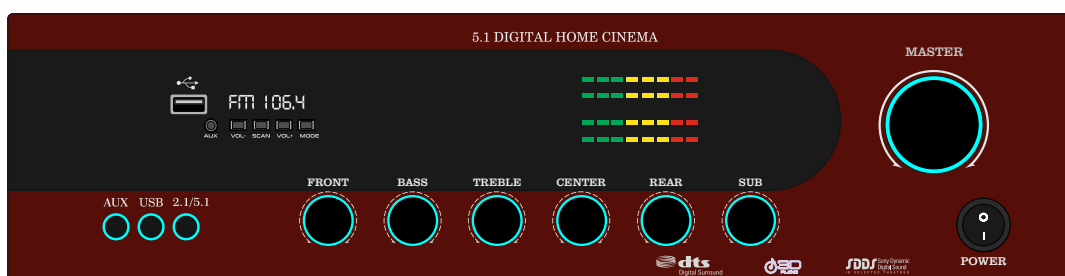

LIGHT GREY

WHITE

BROWN

GB 540

MAT BLACK

DARK GREY

LIGHT GREY

WHITE