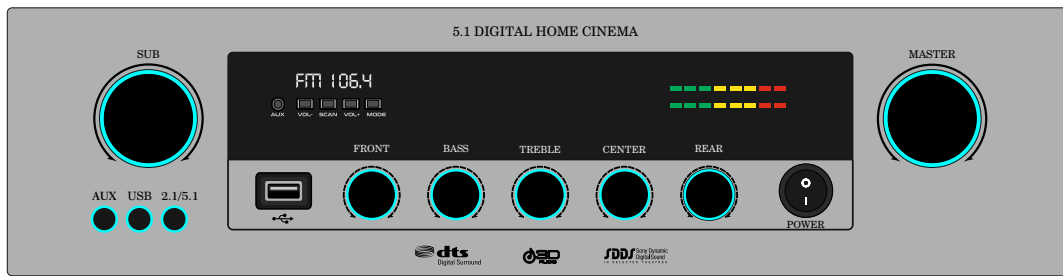

MAT BLACK

DARK GREY

LIGHT GREY

WHITE

BROWN

GB 532

MAT BLACK

DARK GREY