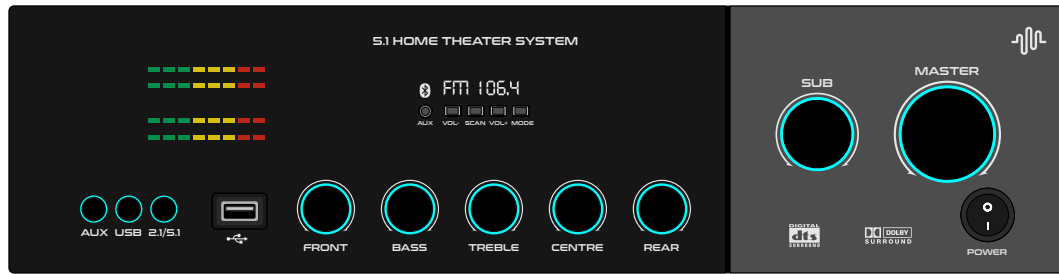

GB 577

MAT BLACK

DARK GREY

LIGHT GREY

WHITE

BROWN