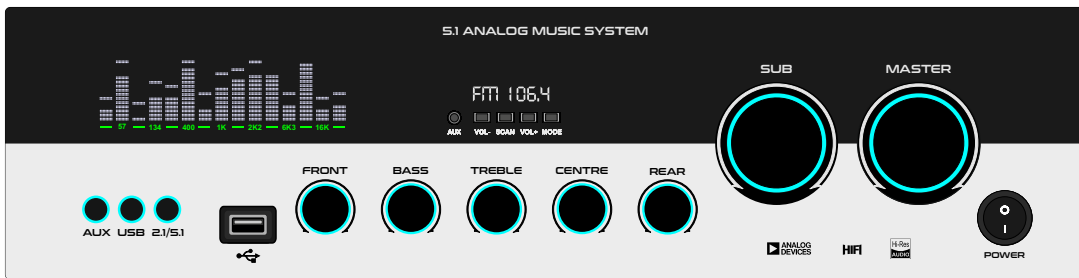

LIGHT GREY

WHITE

BROWN

GB 550

MAT BLACK

DARK GREY

LIGHT GREY

WHITE