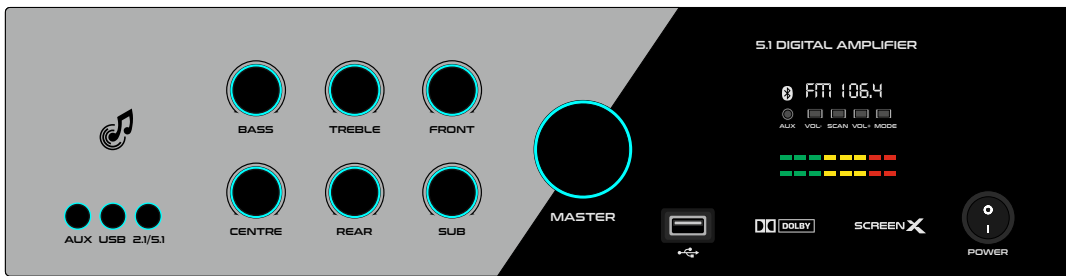

GB 574

MAT BLACK

DARK GREY

LIGHT GREY

WHITE

BROWN