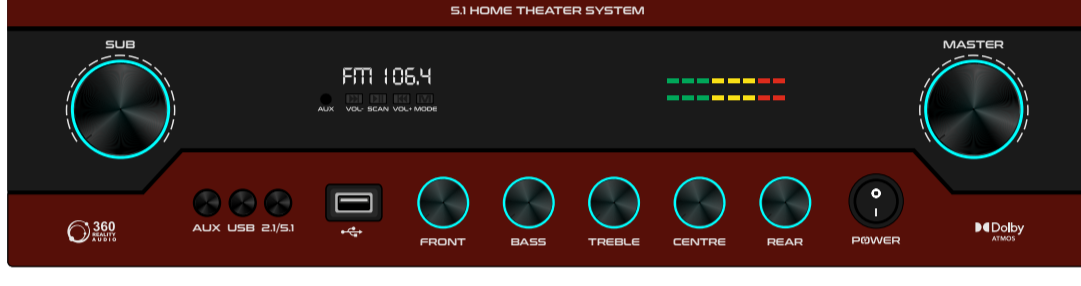

GB 599

MAT BLACK

DARK GREY

LIGHT GREY

WHITE

BROWN

PINK

RED

ORANGE

GOLDEN YELLOW

LEMON YELLOW

LIGHT GREEN

GREEN

SKY BLUE