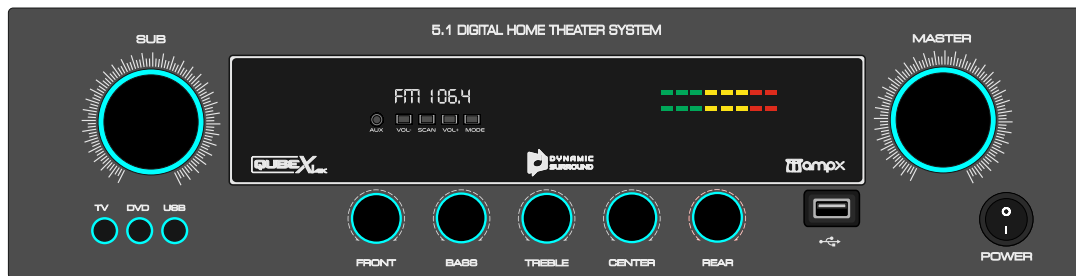

MAT BLACK

DARK GREY

LIGHT GREY

WHITE

BROWN

GB 522

MAT BLACK

DARK GREY