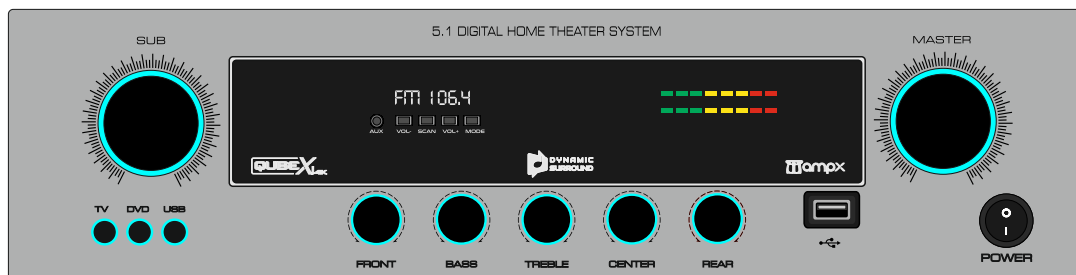

MAT BLACK

DARK GREY

LIGHT GREY

WHITE

BROWN

GB 522

MAT BLACK

DARK GREY