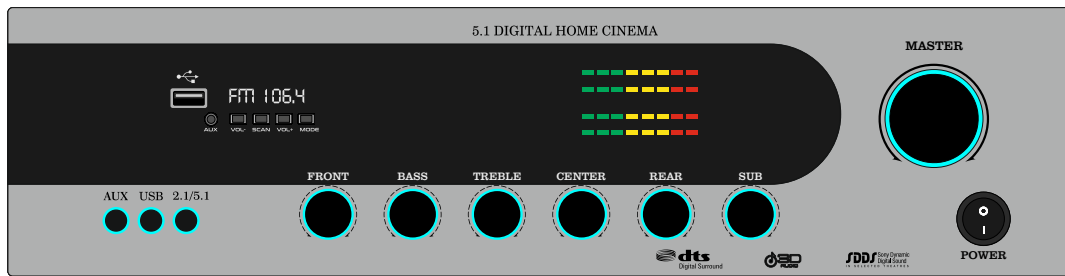

LIGHT GREY

WHITE

BROWN

GB 540

MAT BLACK

DARK GREY

LIGHT GREY

WHITE