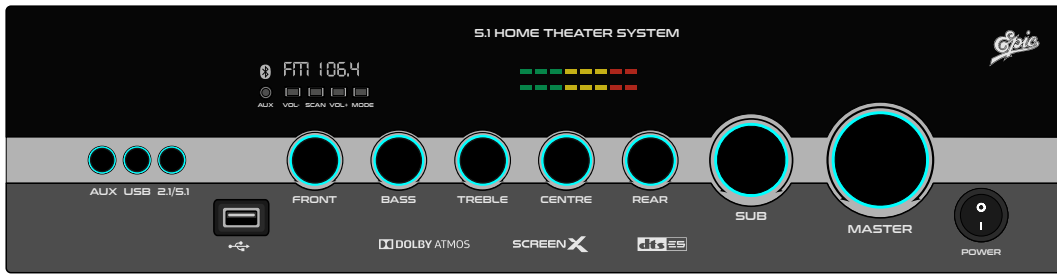

GB 579

MAT BLACK

DARK GREY

LIGHT GREY

WHITE

BROWN