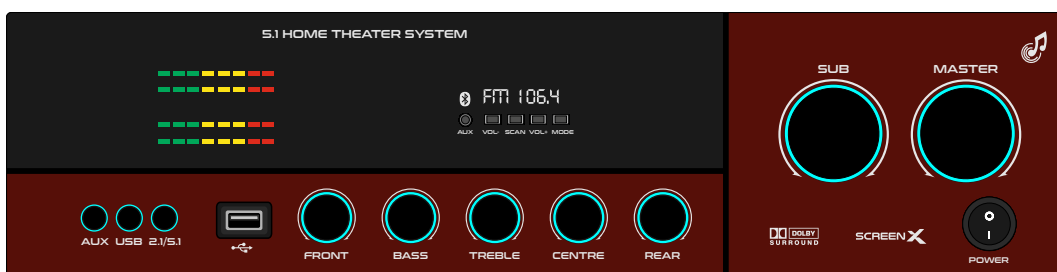

GB 578

MAT BLACK

DARK GREY

LIGHT GREY

WHITE

BROWN