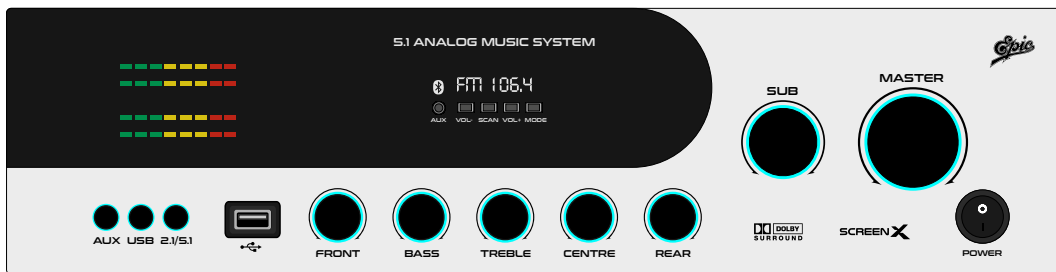

WHITE

BROWN

GB 576

MAT BLACK

DARK GREY

LIGHT GREY

WHITE

BROWN