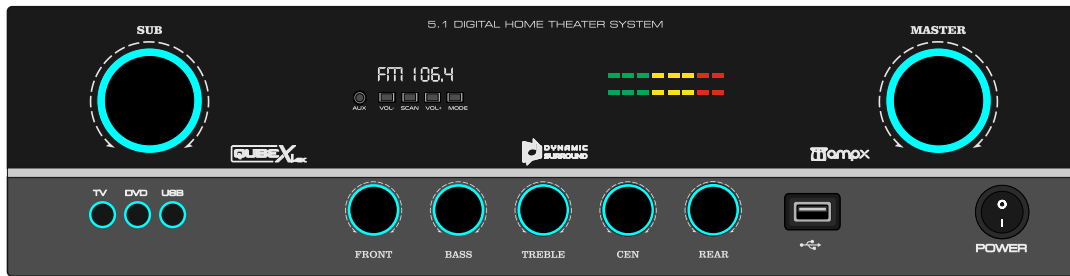

GB 524

MAT BLACK

DARK GREY

LIGHT GREY

WHITE

BROWN