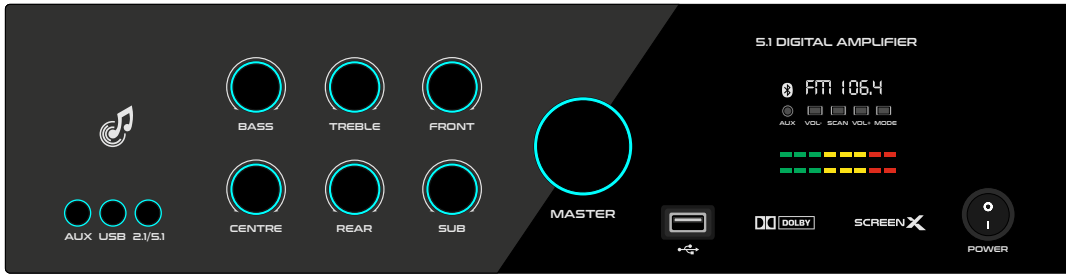

GB 574

MAT BLACK