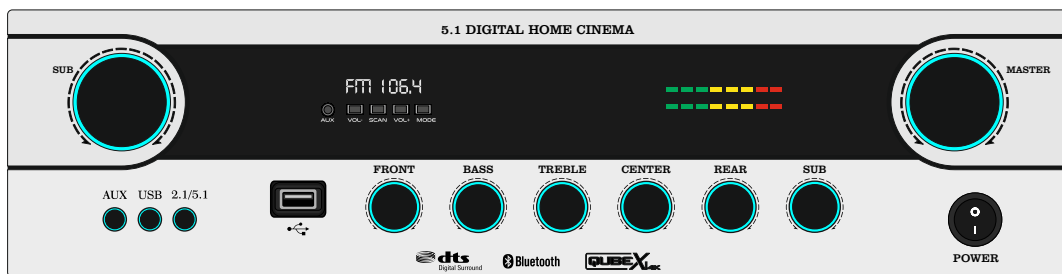

LIGHT GREY

WHITE

BROWN

GB 550

MAT BLACK

DARK GREY

LIGHT GREY

WHITE