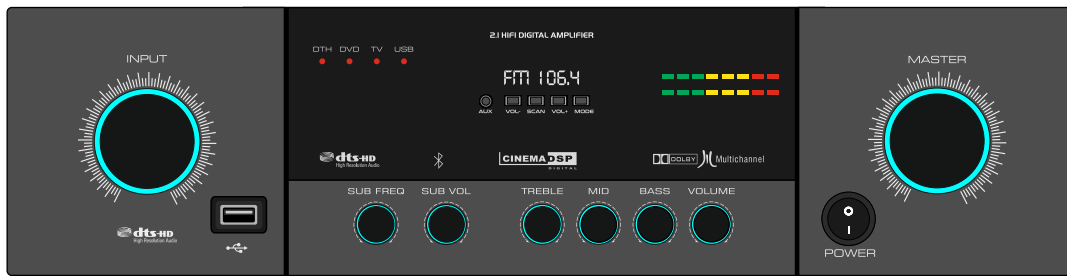

LIGHT GREY

WHITE

BROWN

GB 517 - 2.1 MODEL

MAT BLACK

DARK GREY

LIGHT GREY

WHITE