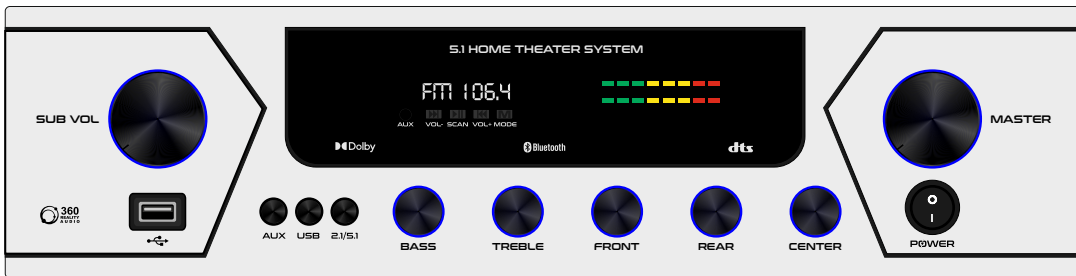

GB 612

MAT BLACK

DARK GREY

LIGHT GREY

WHITE

BROWN

**MAT BLACK
WHITE**