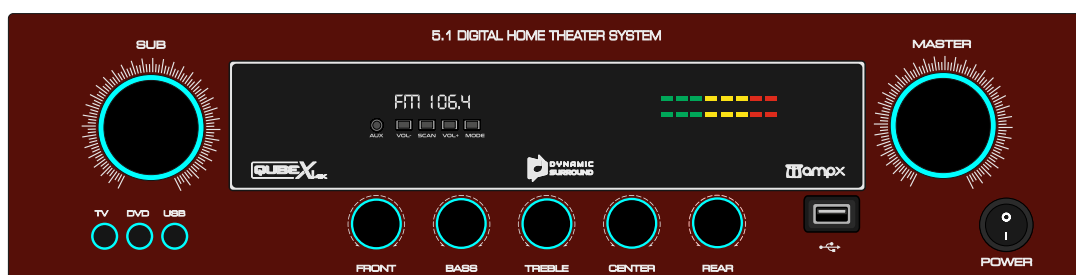

GB 522

MAT BLACK

DARK GREY

LIGHT GREY

WHITE

BROWN