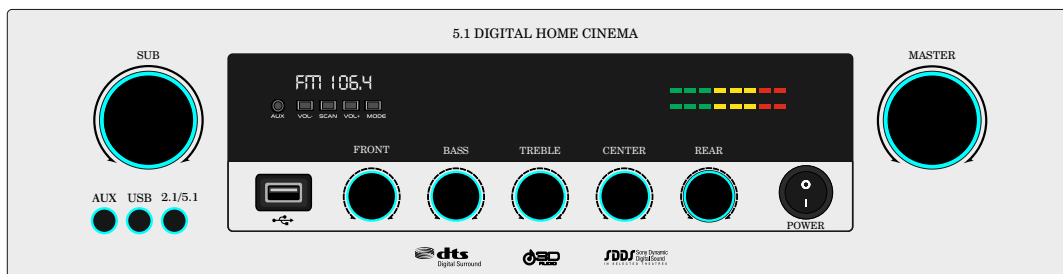

GB 532

MAT BLACK

DARK GREY

LIGHT GREY

WHITE

BROWN