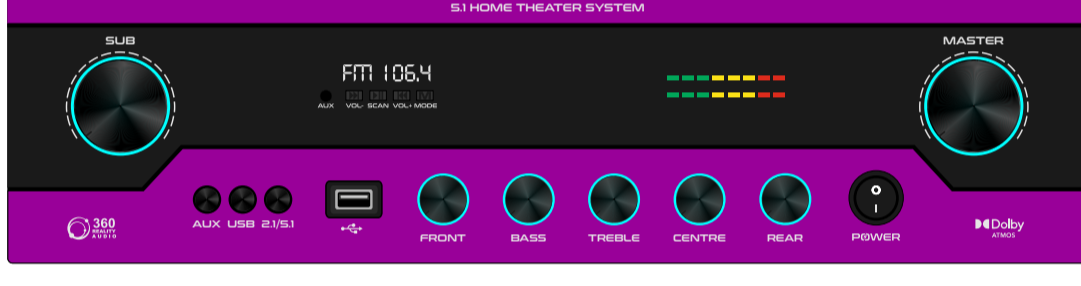

GB 599

MAT BLACK

DARK GREY

LIGHT GREY

WHITE

BROWN

PINK

RED

ORANGE

GOLDEN YELLOW

LEMON YELLOW

LIGHT GREEN

GREEN

SKY BLUE