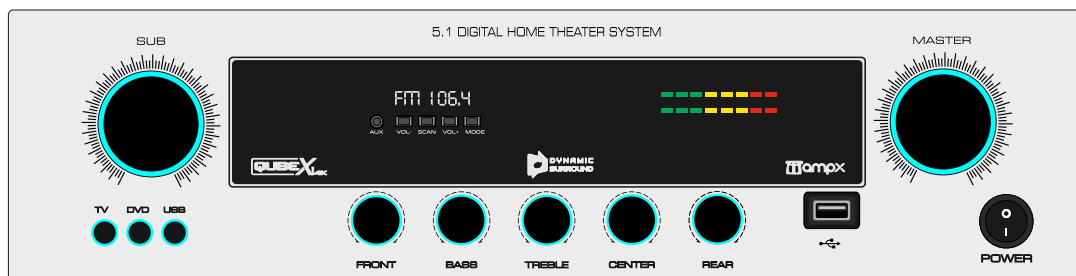

GB 522

MAT BLACK

DARK GREY

LIGHT GREY

WHITE

BROWN