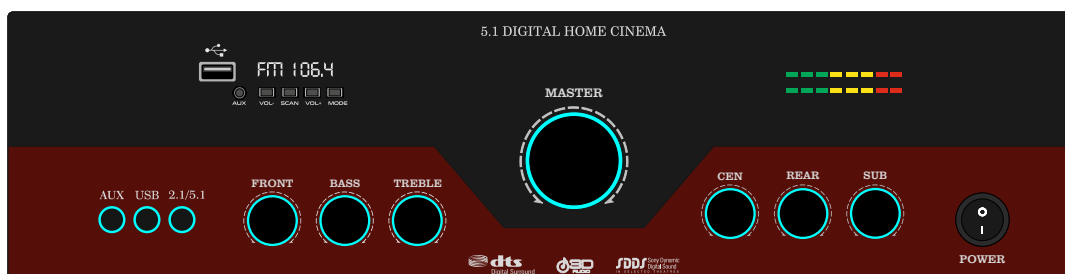

LIGHT GREY

WHITE

BROWN

GB 540

MAT BLACK

DARK GREY

LIGHT GREY

WHITE