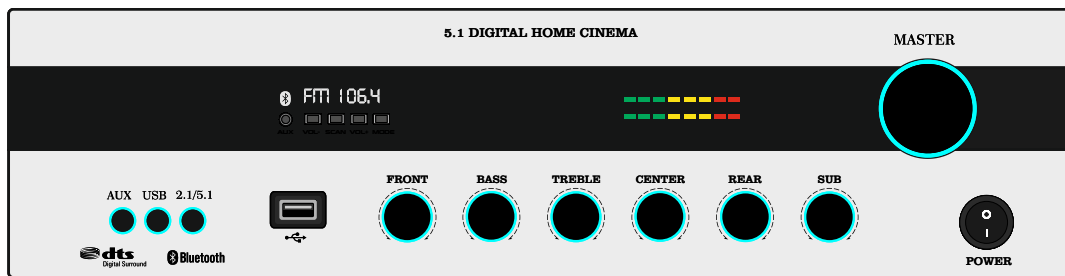

BROWN

GB 548

MAT BLACK

DARK GREY

LIGHT GREY

WHITE

BROWN

GB 547