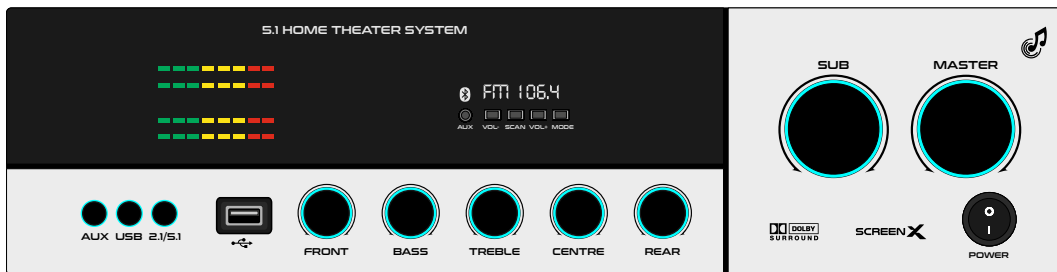

GB 578

MAT BLACK

DARK GREY

LIGHT GREY

WHITE

BROWN