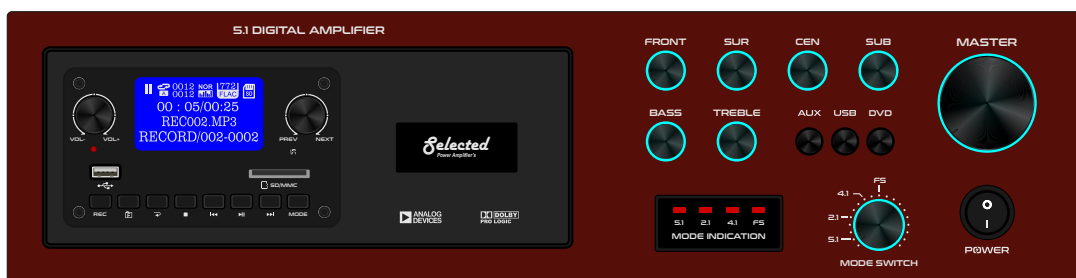

GT-5001

GT-5002

GT-5004

GB 617 SSM2126 PROLOGIC PANEL

**MAT BLACK
DARK GREY**

**DARK GREY
MAT BLACK**

**LIGHT GREY
DARK GREY**

**WHITE
LIGHT GREY**