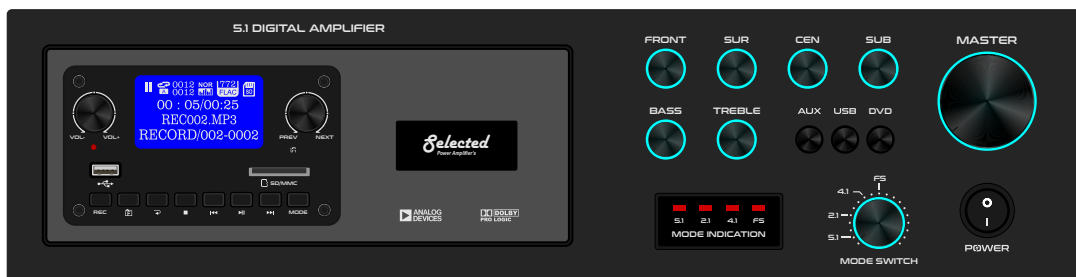

GT-5001

GT-5002

GT-5004

GB 617 SSM2126 PROLOGIC PANEL

**MAT BLACK
DARK GREY**

**DARK GREY
MAT BLACK**

**LIGHT GREY
DARK GREY**

**WHITE
LIGHT GREY**