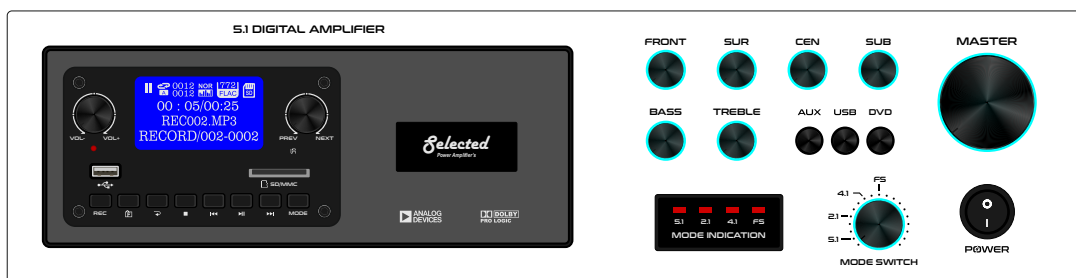

GT-5001

GT-5002

GT-5004

GB 617 SSM2126 PROLOGIC PANEL

**MAT BLACK
DARK GREY**

**DARK GREY
MAT BLACK**

**LIGHT GREY
DARK GREY**

**WHITE
LIGHT GREY**