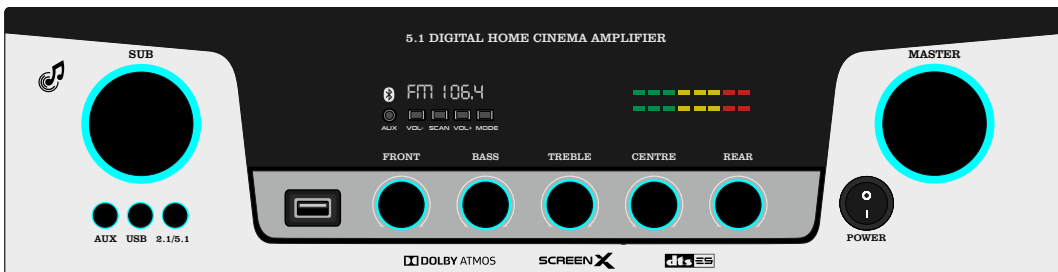

BROWN

GB 581

GB 580

MAT BLACK

DARK GREY

LIGHT GREY

WHITE

BROWN