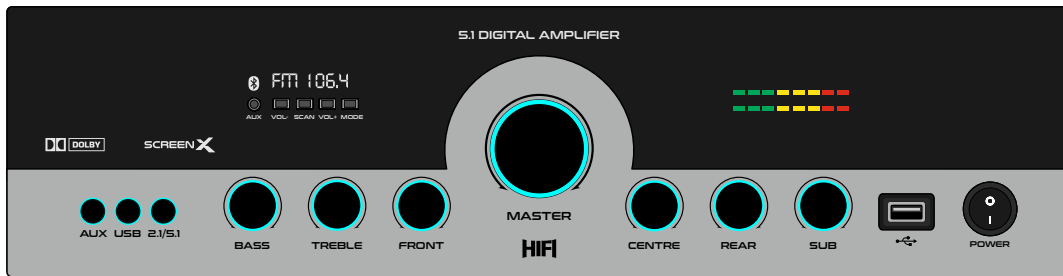

LIGHT GREY

WHITE

BROWN

GB 582

MAT BLACK

DARK GREY

LIGHT GREY

WHITE