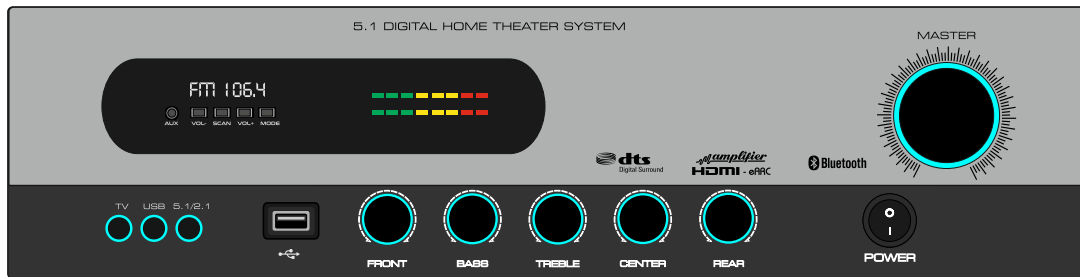

GB 505

MAT BLACK

DARK GREY

LIGHT GREY

WHITE

BROWN