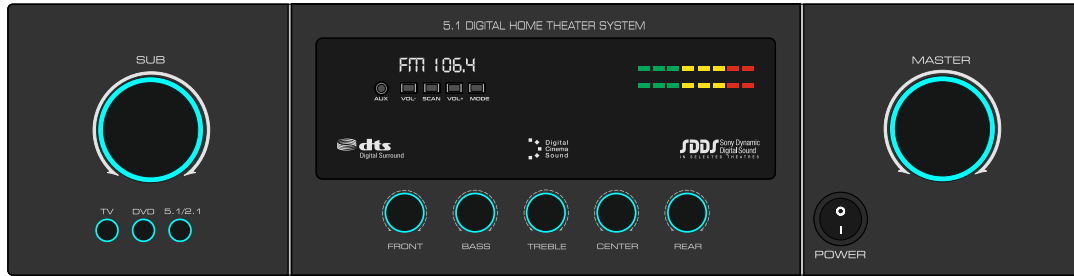

GB 512

MAT BLACK