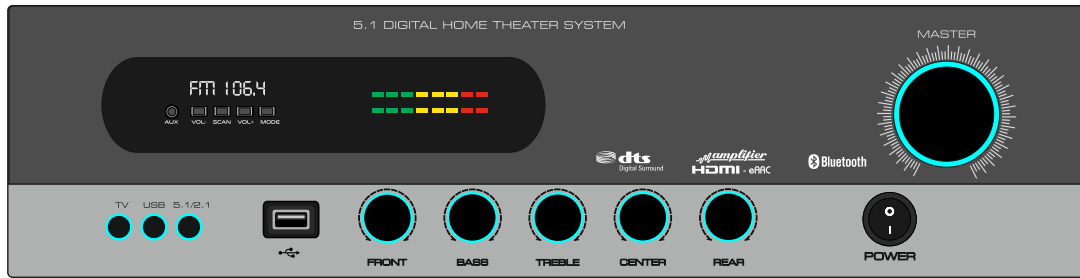

GB 505

MAT BLACK

DARK GREY

LIGHT GREY

WHITE

BROWN