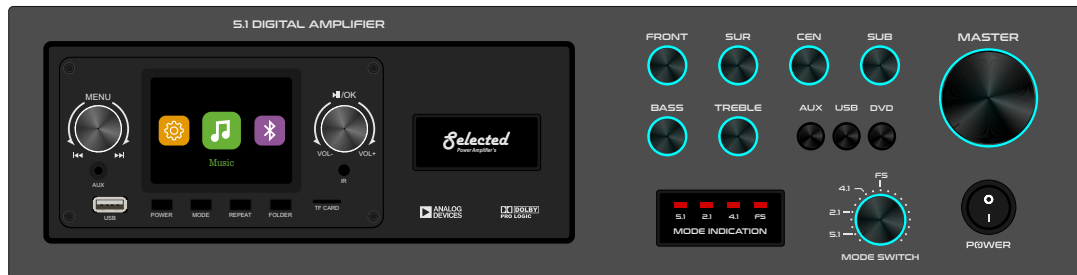

**DARK GREY
MAT BLACK**