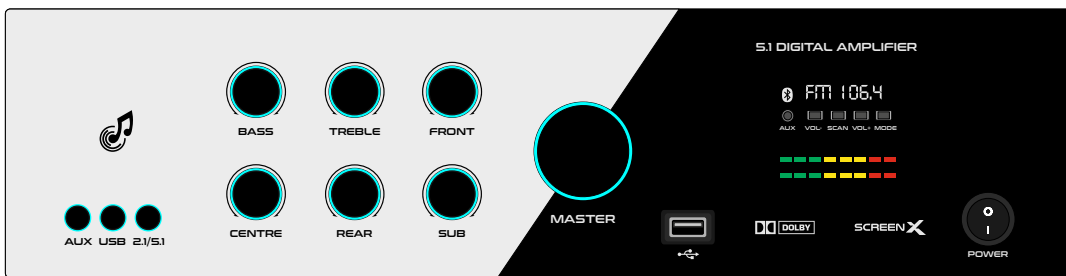

GB 574

MAT BLACK

DARK GREY

LIGHT GREY

WHITE

BROWN