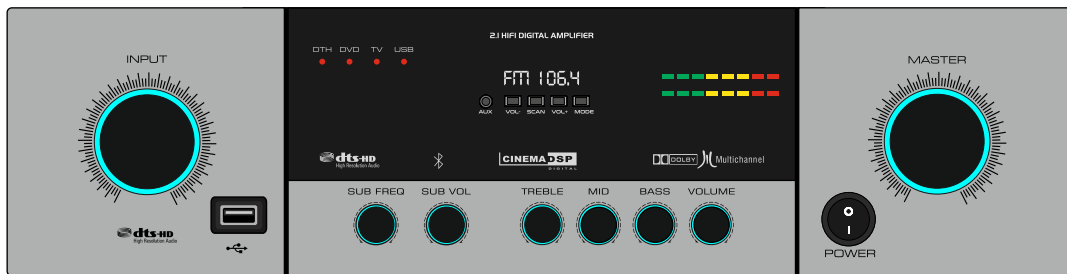

LIGHT GREY

WHITE

BROWN

GB 517 - 2.1 MODEL

MAT BLACK

DARK GREY

LIGHT GREY

WHITE