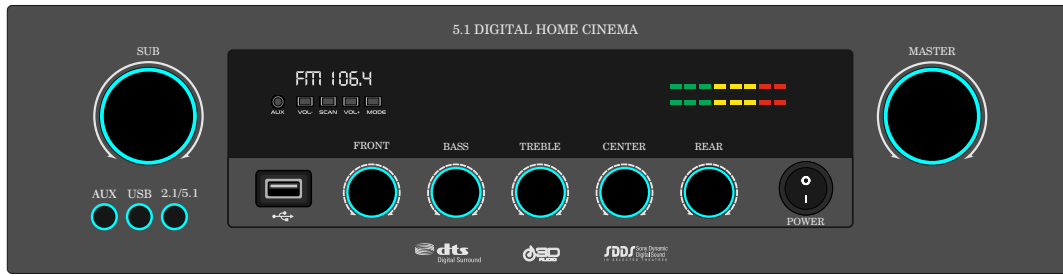

MAT BLACK

DARK GREY

LIGHT GREY

WHITE

BROWN

GB 532

MAT BLACK

DARK GREY