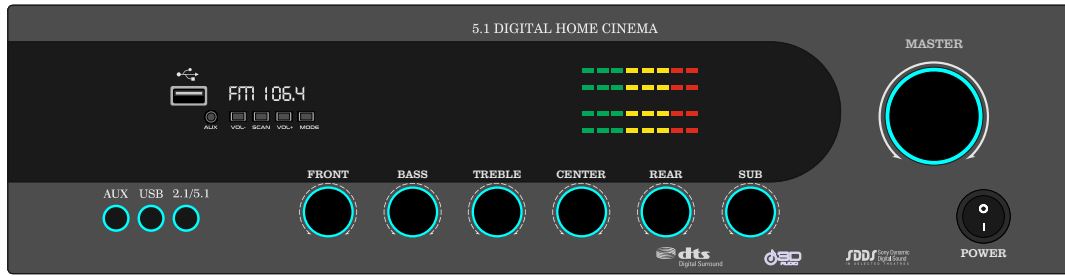

LIGHT GREY

WHITE

BROWN

GB 540

MAT BLACK

DARK GREY

LIGHT GREY

WHITE