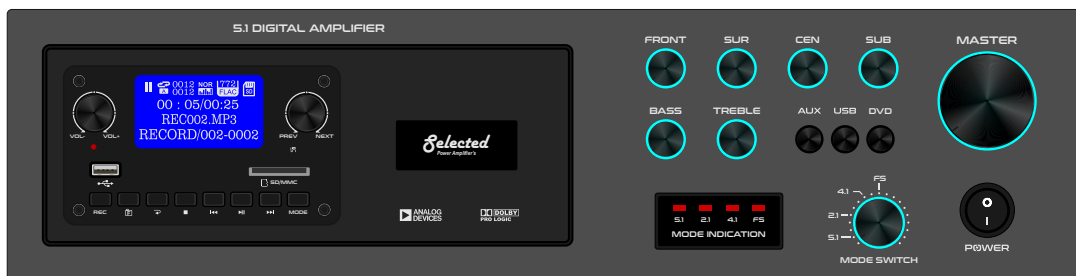

GT-5001

GT-5002

GT-5004

GB 617 SSM2126 PROLOGIC PANEL

**MAT BLACK
DARK GREY**

**DARK GREY
MAT BLACK**

**LIGHT GREY
DARK GREY**

**WHITE
LIGHT GREY**