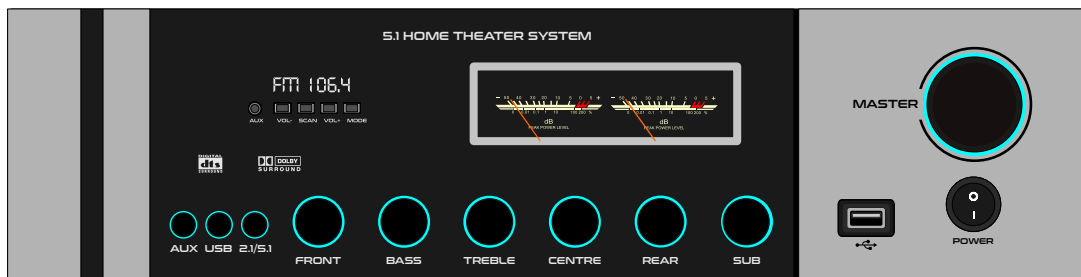

GOLDEN YELLOW

LEMON YELLOW

LIGHT GREEN

GREEN

SKY BLUE

GB 584

MAT BLACK

DARK GREY