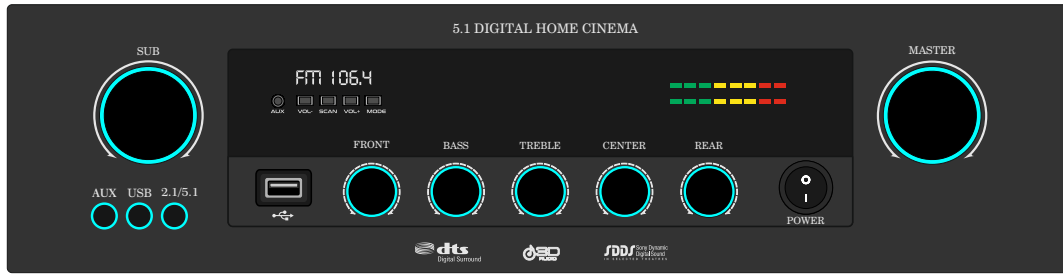

MAT BLACK

DARK GREY

LIGHT GREY

WHITE

BROWN

GB 532

MAT BLACK

DARK GREY