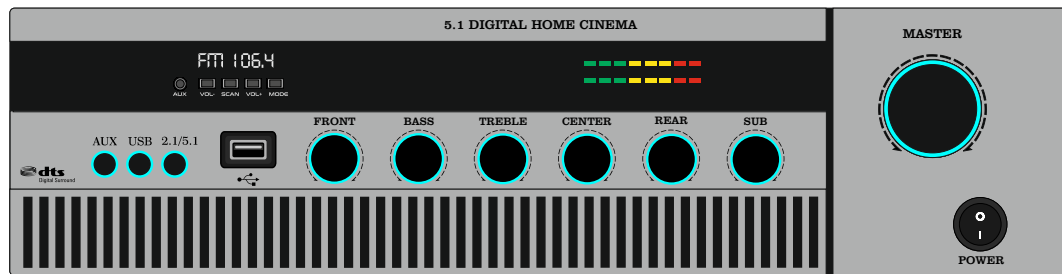

GB 547

MAT BLACK

DARK GREY

LIGHT GREY

WHITE

BROWN