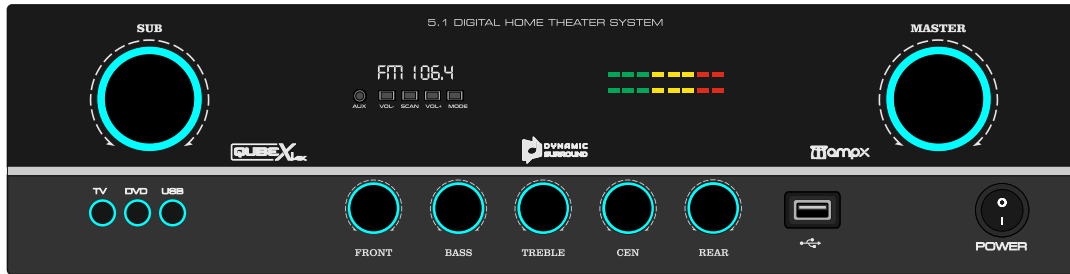

GB 524

MAT BLACK