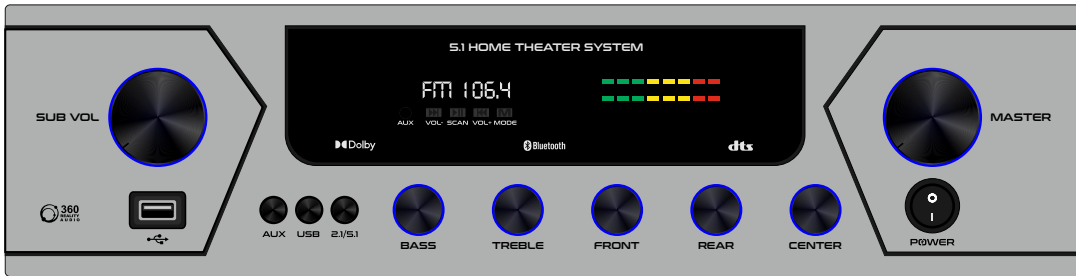

GB 612

MAT BLACK

DARK GREY

LIGHT GREY

WHITE

BROWN

**MAT BLACK
WHITE**