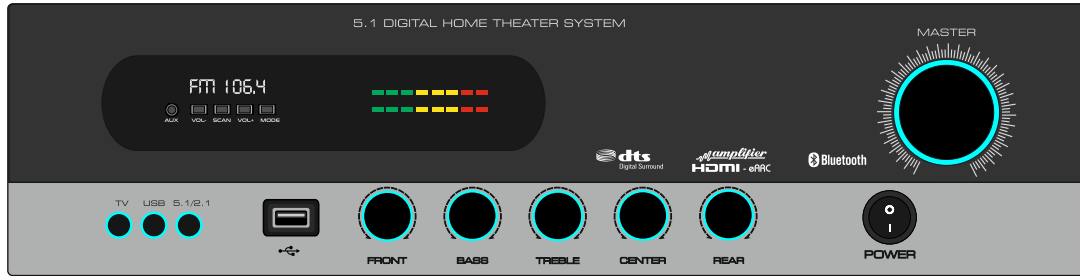

GB 505

MAT BLACK