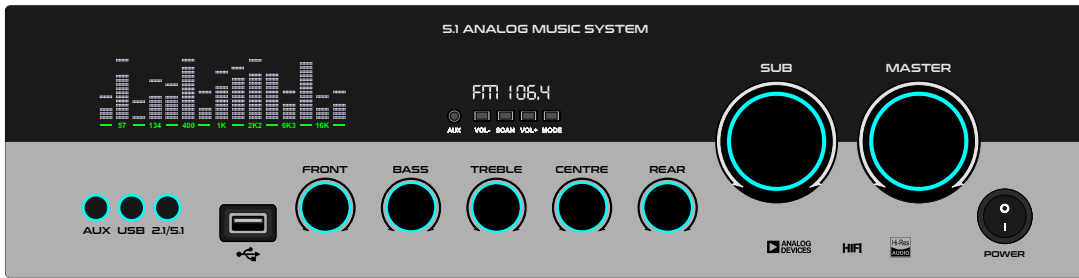

MAT BLACK

DARK GREY

LIGHT GREY

WHITE

BROWN

GB 569

MAT BLACK

DARK GREY