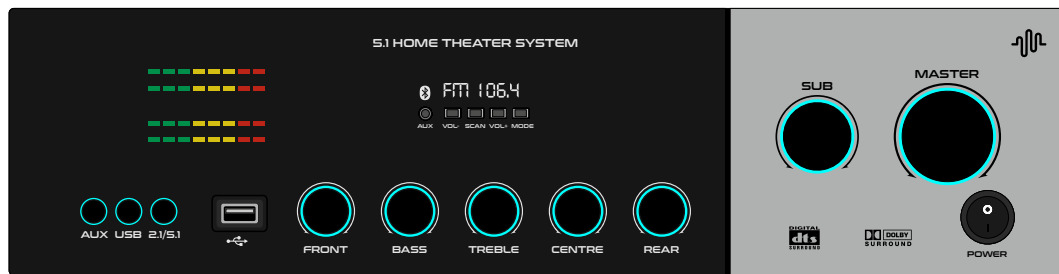

GB 577

MAT BLACK

DARK GREY

LIGHT GREY

WHITE

BROWN