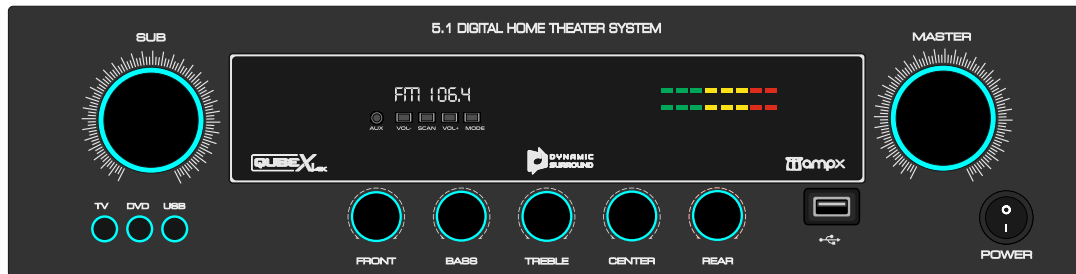

MAT BLACK

DARK GREY

LIGHT GREY

WHITE

BROWN

GB 522

MAT BLACK

DARK GREY