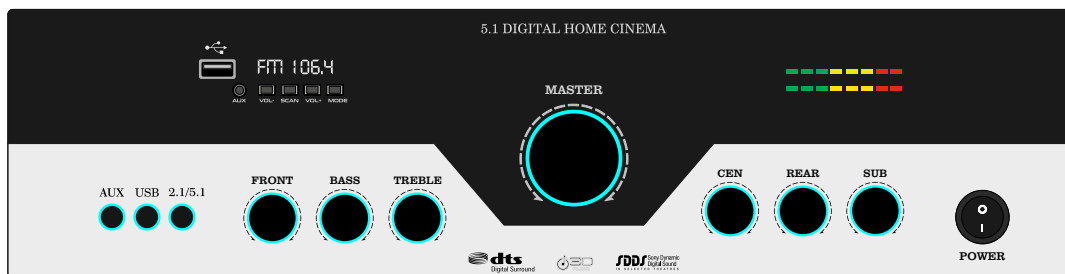

LIGHT GREY

WHITE

BROWN

GB 540

MAT BLACK

DARK GREY

LIGHT GREY

WHITE