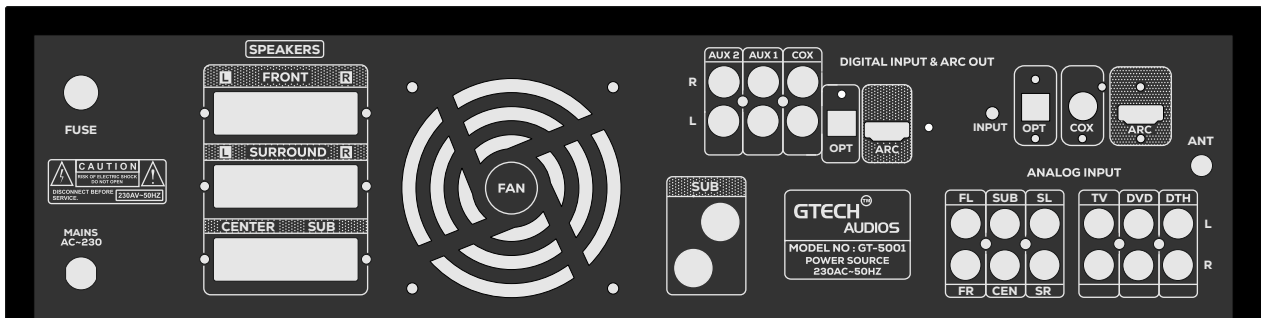

GTECH™
AUDIOS

CONTACT US :
9442338 725
9385363 725
7010134 610

GB CONTROL PANEL SUITABLE FOR GT-5001,GT-5002,GT-5004 CHASSIS

REVISED SEPTEMBER 2025

www.gtechaudios.com

HIGHT 11.43CM(4.5")

WIDTH 44.45CM(17.5")

GT-5001

GT-5002

GT-5004