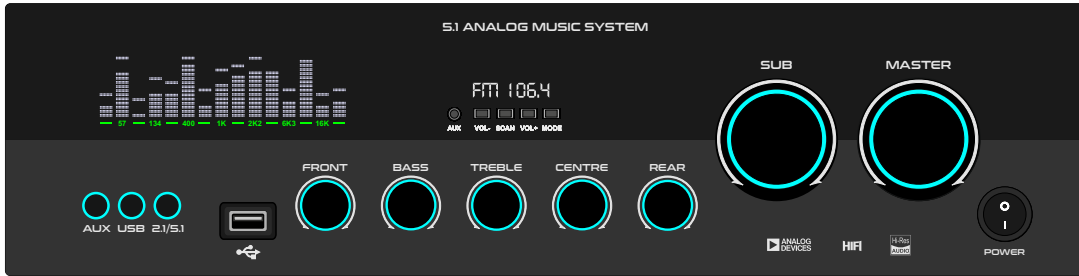

MAT BLACK

DARK GREY

LIGHT GREY

WHITE

BROWN

GB 569

MAT BLACK

DARK GREY