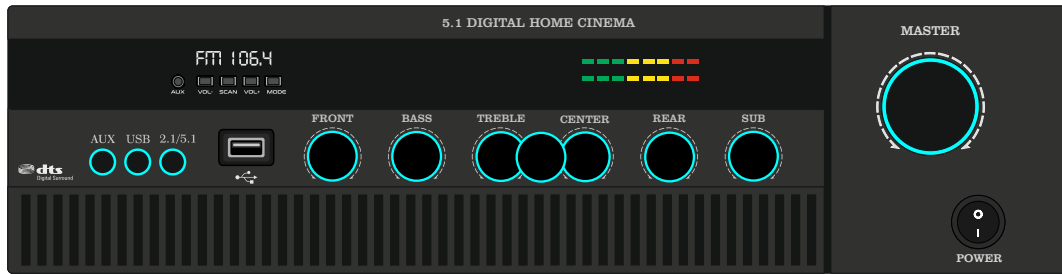

BROWN

GB 548

MAT BLACK

DARK GREY

LIGHT GREY

WHITE

BROWN

GB 547