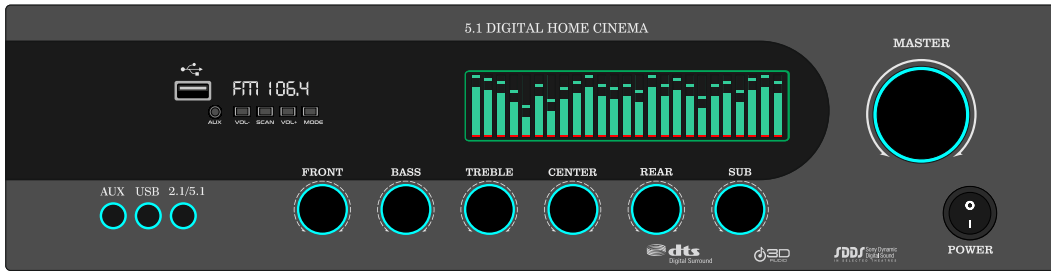

GB 539

MAT BLACK

DARK GREY

LIGHT GREY

WHITE

BROWN