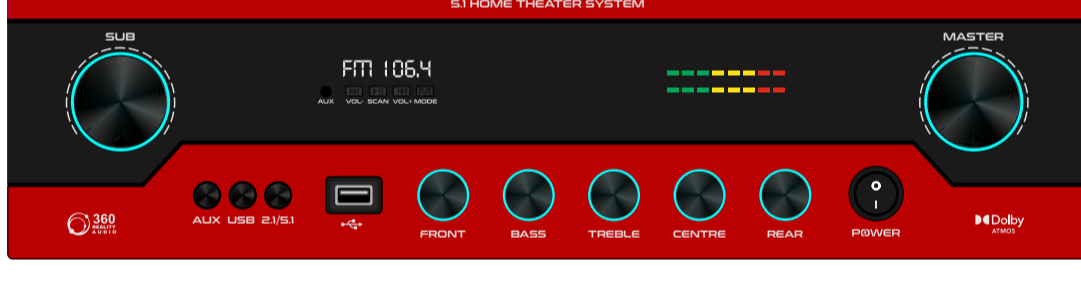

GB 599

MAT BLACK

DARK GREY

LIGHT GREY

WHITE

BROWN

PINK

RED

ORANGE

GOLDEN YELLOW

LEMON YELLOW

LIGHT GREEN

GREEN

SKY BLUE