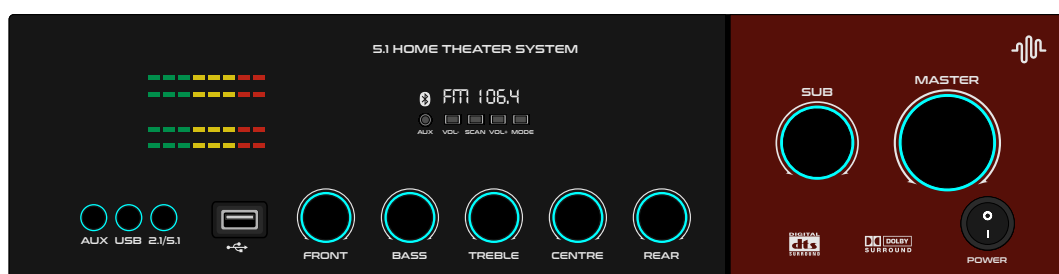

GB 577

MAT BLACK

DARK GREY

LIGHT GREY

WHITE

BROWN