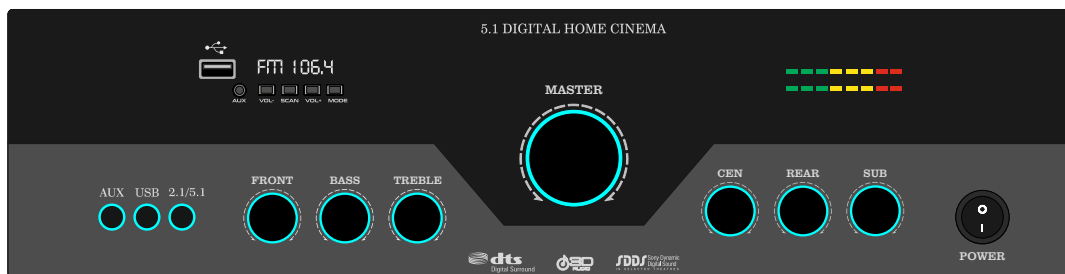

GB 543

MAT BLACK

DARK GREY

LIGHT GREY

WHITE

BROWN