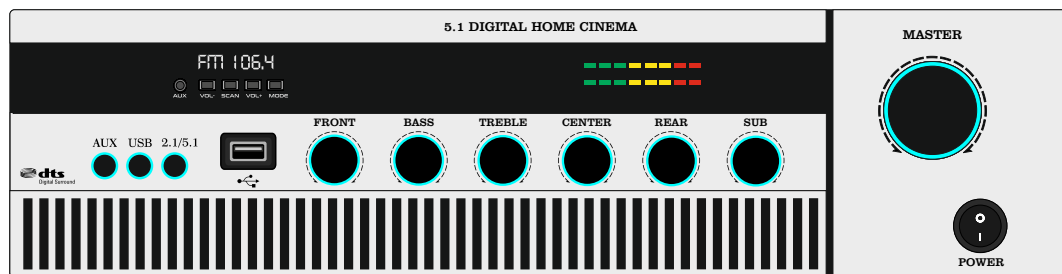

GB 547

MAT BLACK

DARK GREY

LIGHT GREY

WHITE

BROWN