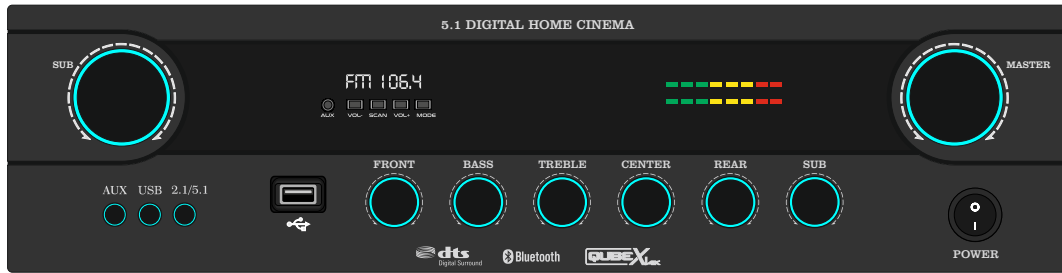

LIGHT GREY

WHITE

BROWN

GB 550

MAT BLACK

DARK GREY

LIGHT GREY

WHITE