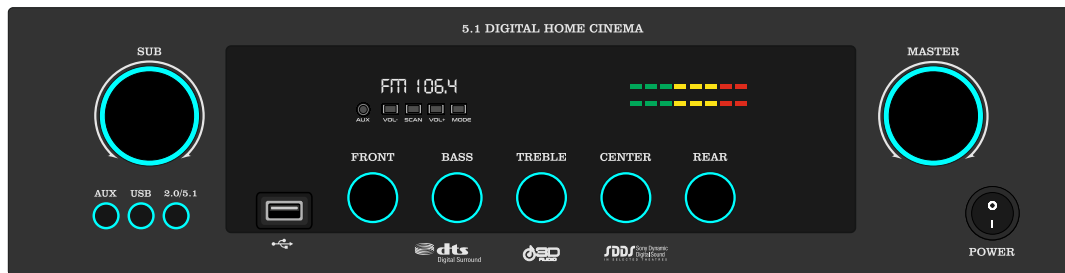

BROWN

GB 539

MAT BLACK

DARK GREY

LIGHT GREY

WHITE

BROWN

GB 538