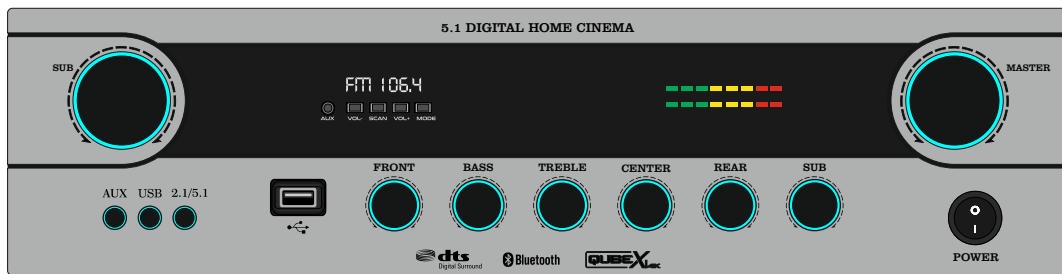

LIGHT GREY

WHITE

BROWN

GB 550

MAT BLACK

DARK GREY

LIGHT GREY

WHITE