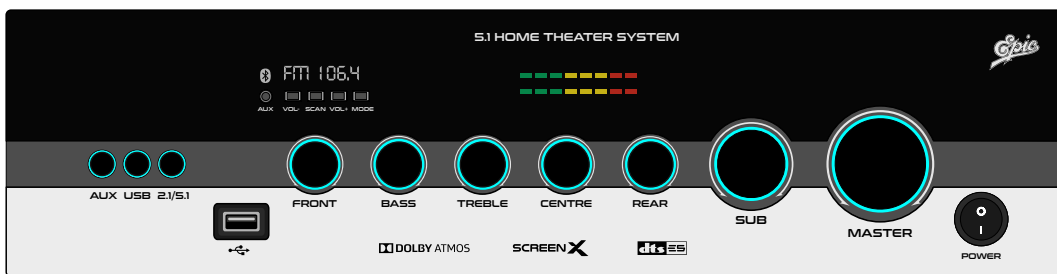

GB 579

MAT BLACK

DARK GREY

LIGHT GREY

WHITE

BROWN