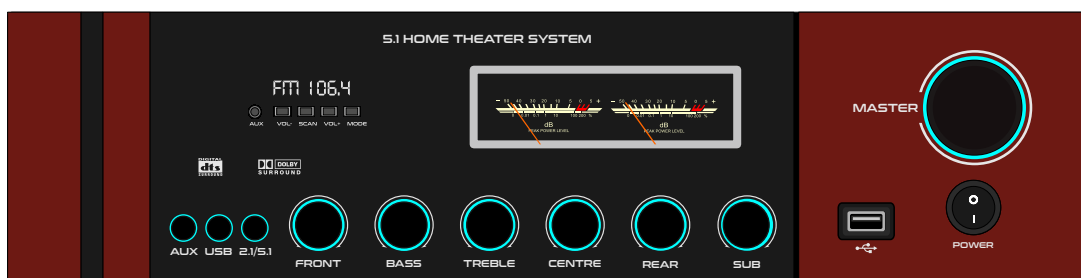

GB 584

MAT BLACK

DARK GREY

LIGHT GREY

WHITE

BROWN