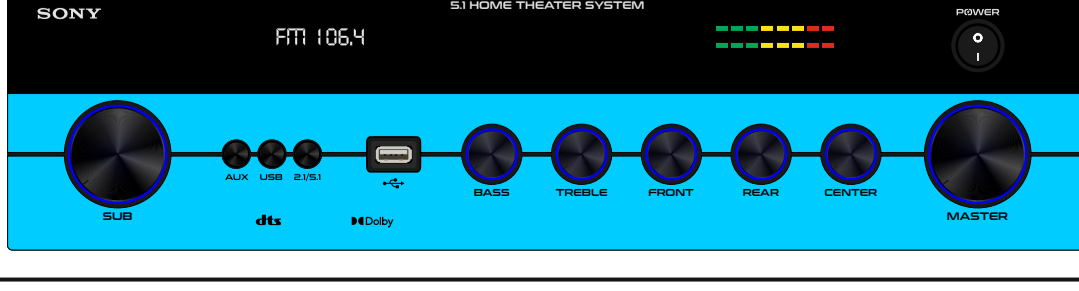

GOLDEN YELLOW

LEMON YELLOW

LIGHT GREEN

GREEN

SKY BLUE

GB 612

MAT BLACK

DARK GREY