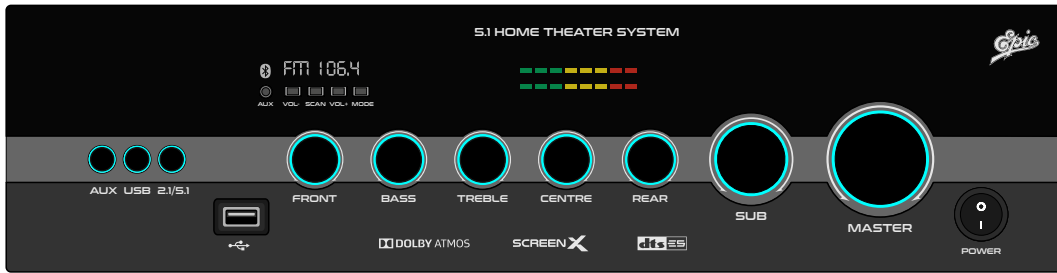

GB 579

MAT BLACK