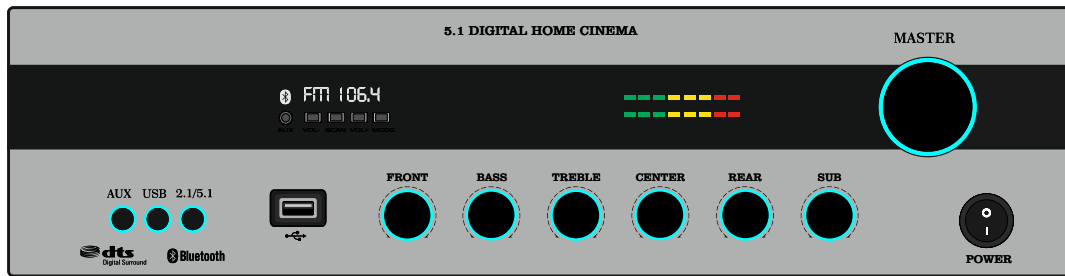

BROWN

GB 548

MAT BLACK

DARK GREY

LIGHT GREY

WHITE

BROWN

GB 547