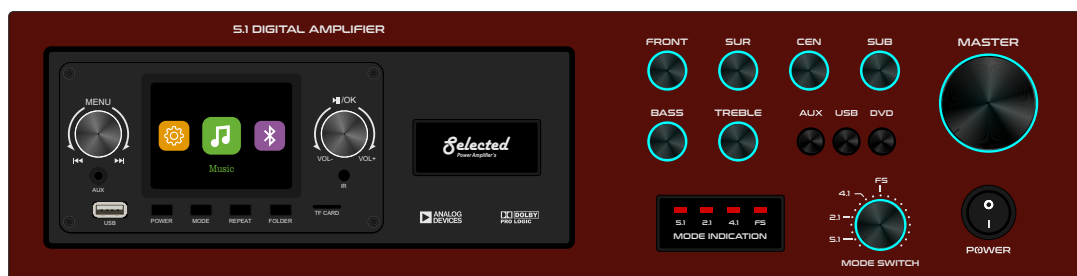

GT-5001

GT-5002

GT-5004

GB 617 SSM2126 PROLOGIC PANEL

**MAT BLACK
DARK GREY**

**DARK GREY
MAT BLACK**

**LIGHT GREY
DARK GREY**

**WHITE
LIGHT GREY**

**BROWN
MAT BLACK**

GB 616 SSM2126 PROLOGIC PANEL

**MAT BLACK
DARK GREY**

**DARK GREY
MAT BLACK**

**LIGHT GREY
DARK GREY**

**WHITE
LIGHT GREY**

**BROWN
MAT BLACK**

GB 614