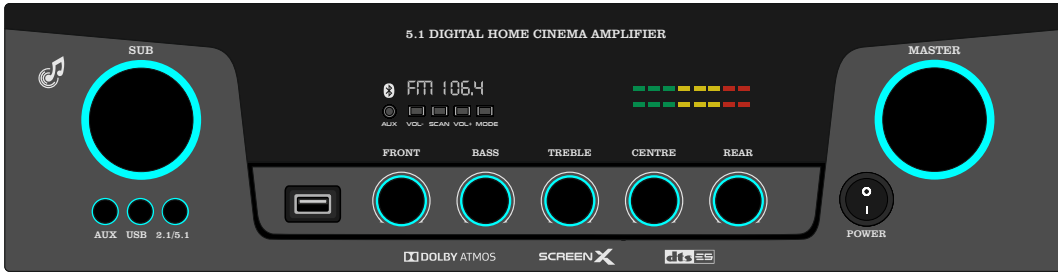

BROWN

GB 581

GB 580

MAT BLACK

DARK GREY

LIGHT GREY

WHITE

BROWN