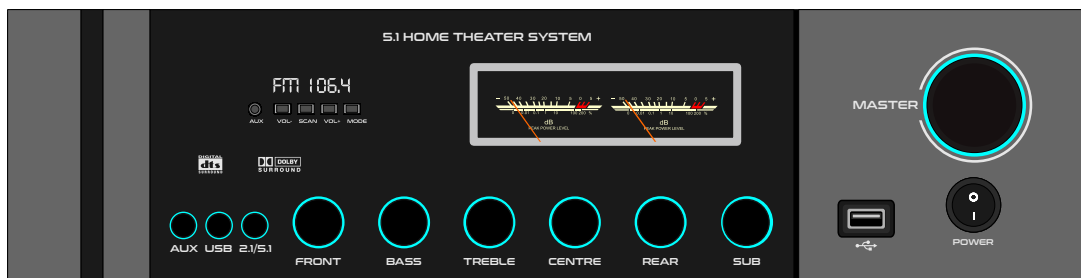

GOLDEN YELLOW

LEMON YELLOW

LIGHT GREEN

GREEN

SKY BLUE

GB 584

MAT BLACK

DARK GREY