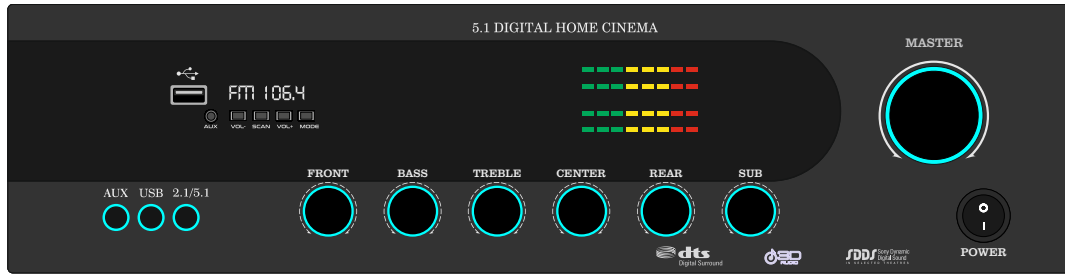

LIGHT GREY

WHITE

BROWN

GB 540

MAT BLACK

DARK GREY

LIGHT GREY

WHITE