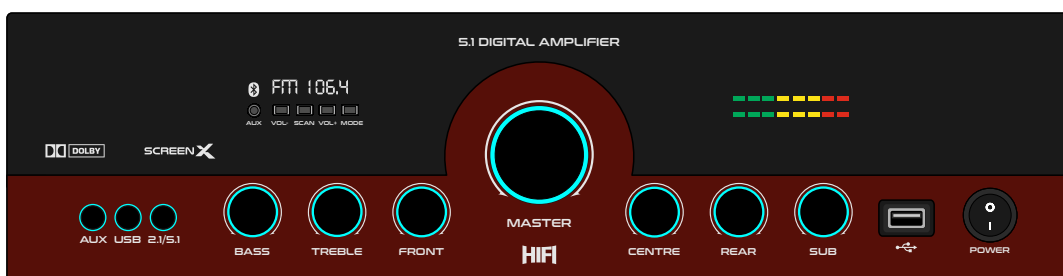

LIGHT GREY

WHITE

BROWN

GB 582

MAT BLACK

DARK GREY

LIGHT GREY

WHITE