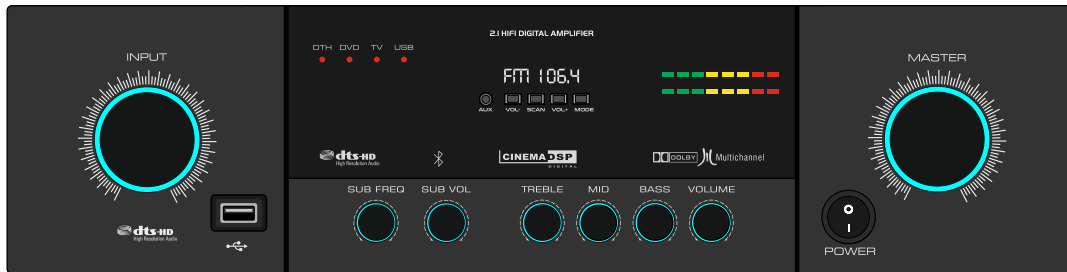

LIGHT GREY

WHITE

BROWN

GB 517 - 2.1 MODEL

MAT BLACK

DARK GREY

LIGHT GREY

WHITE