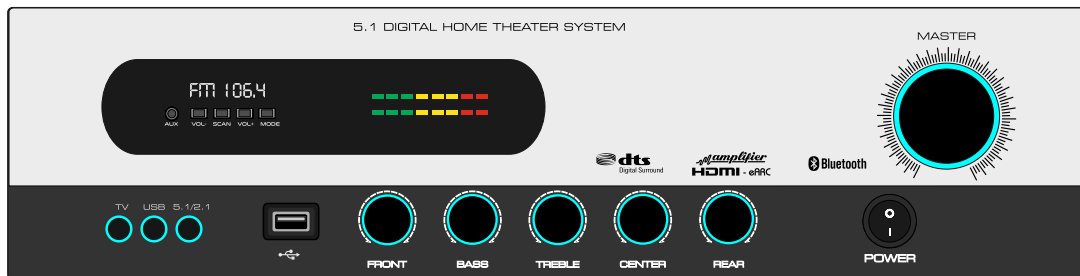

GB 505

MAT BLACK

DARK GREY

LIGHT GREY

WHITE

BROWN