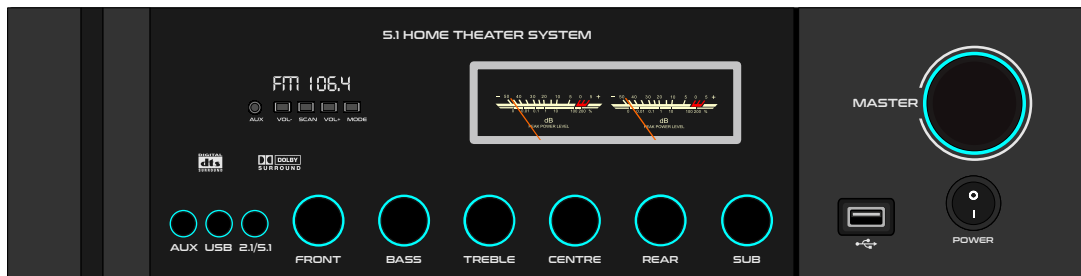

GOLDEN YELLOW

LEMON YELLOW

LIGHT GREEN

GREEN

SKY BLUE

GB 584

MAT BLACK

DARK GREY