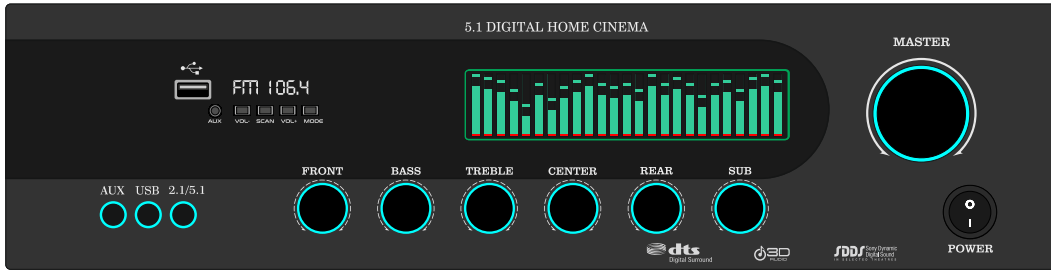

GB 539

MAT BLACK