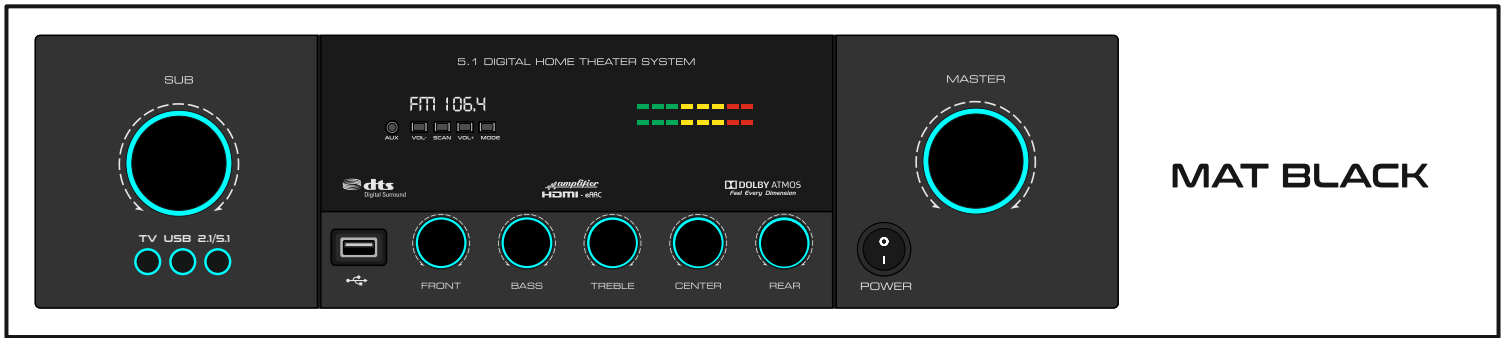

BROWN

GB 512

MAT BLACK

DARK GREY

LIGHT GREY

WHITE

BROWN

GB 509