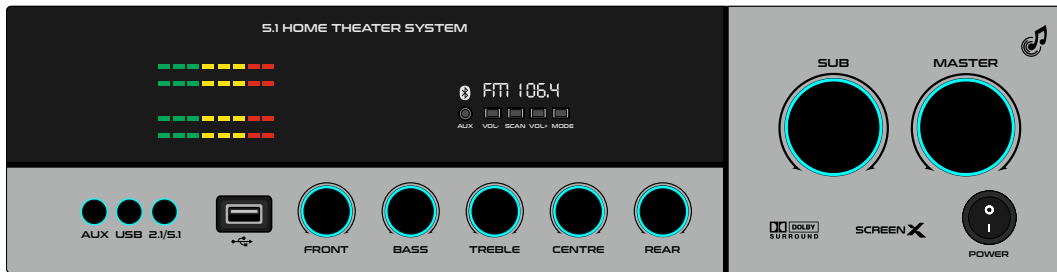

GB 578

MAT BLACK

DARK GREY

LIGHT GREY

WHITE

BROWN