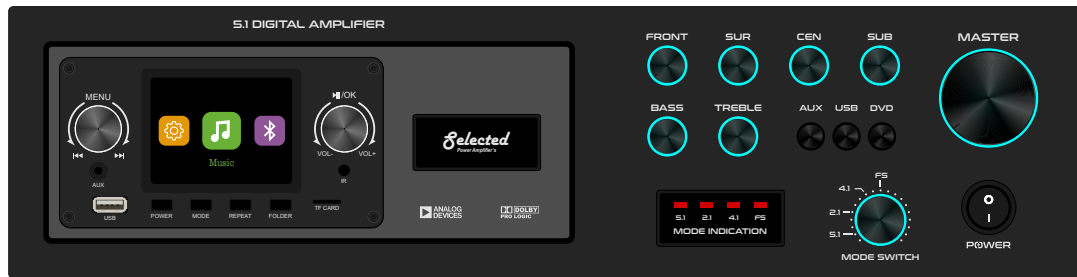

GT-5001

GT-5002

GT-5004

GB 617 SSM2126 PROLOGIC PANEL

**MAT BLACK
DARK GREY**

**DARK GREY
MAT BLACK**

**LIGHT GREY
DARK GREY**

**WHITE
LIGHT GREY**

**BROWN
MAT BLACK**

GB 616 SSM2126 PROLOGIC PANEL

**MAT BLACK
DARK GREY**

**DARK GREY
MAT BLACK**

**LIGHT GREY
DARK GREY**

**WHITE
LIGHT GREY**

**BROWN
MAT BLACK**

GB 614