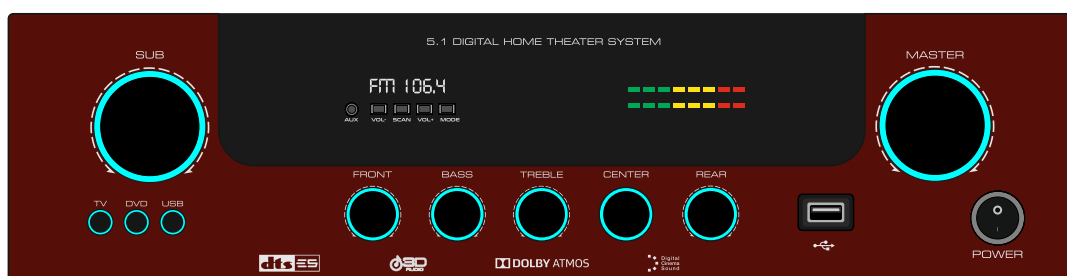

MAT BLACK

DARK GREY

LIGHT GREY

WHITE

BROWN

GB 522

MAT BLACK

DARK GREY