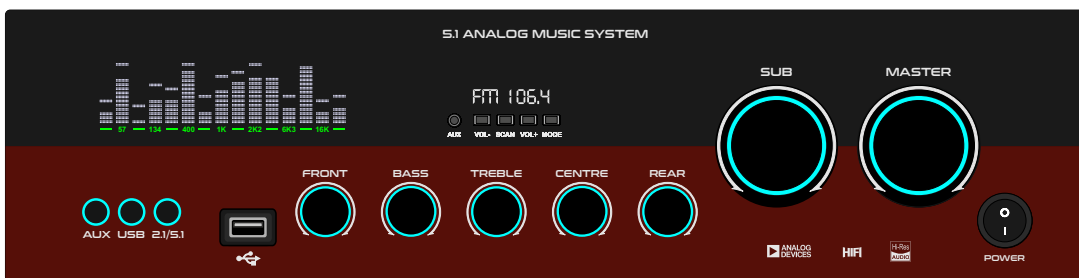

GB 569

MAT BLACK

DARK GREY

LIGHT GREY

WHITE

BROWN