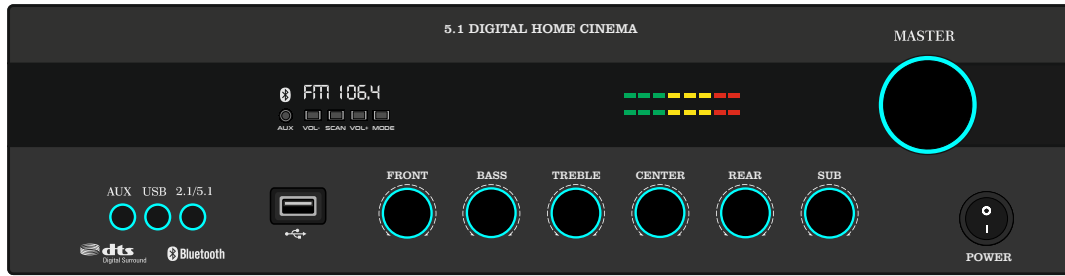

GB 548

MAT BLACK