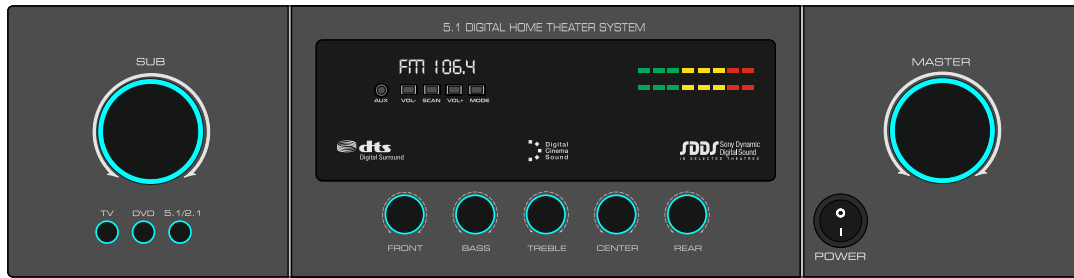

GB 512

MAT BLACK

DARK GREY

LIGHT GREY

WHITE

BROWN