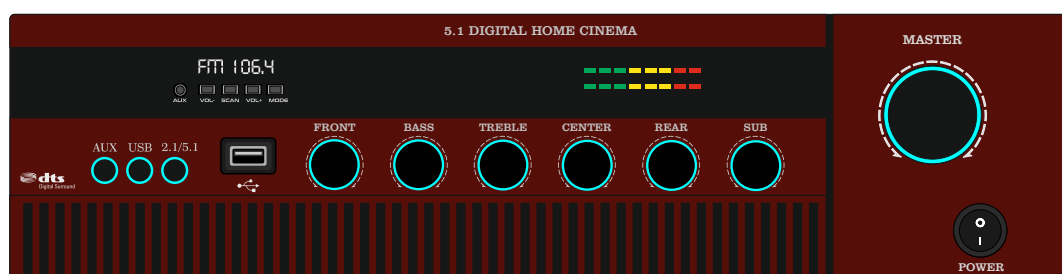

GB 547

MAT BLACK

DARK GREY

LIGHT GREY

WHITE

BROWN