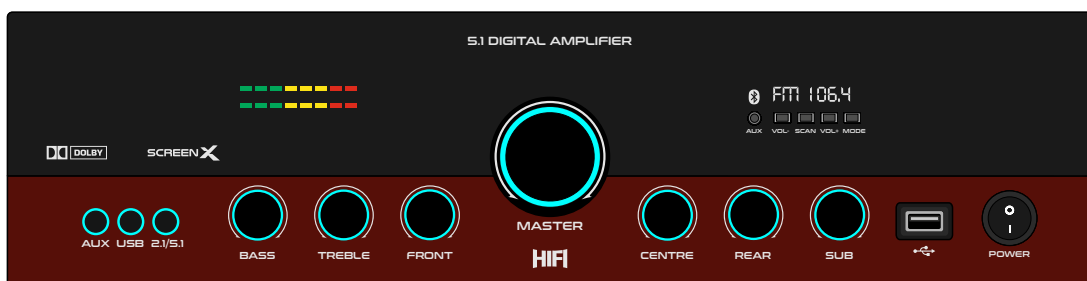

MAT BLACK

DARK GREY

LIGHT GREY

WHITE

BROWN

GB 569

MAT BLACK

DARK GREY