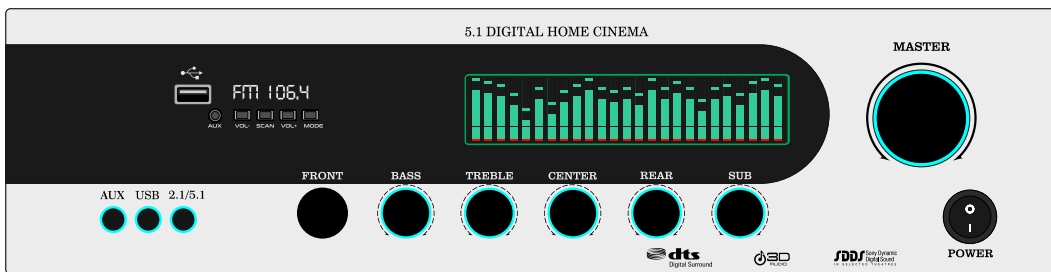

BROWN

GB 539

MAT BLACK

DARK GREY

LIGHT GREY

WHITE

BROWN

GB 538