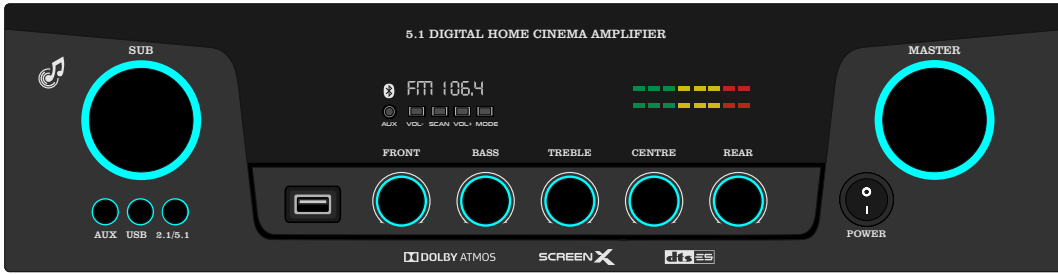

GB 580

MAT BLACK