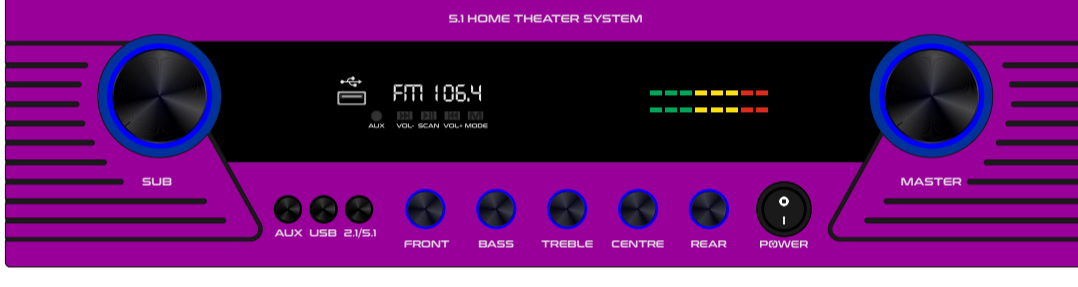

GB 600 > NORMAL COLOUR

WHITE

BROWN

PINK

RED

ORANGE

GREEN