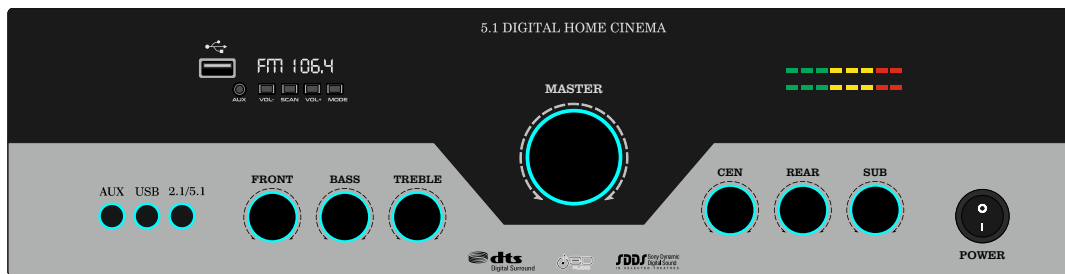

LIGHT GREY

WHITE

BROWN

GB 540

MAT BLACK

DARK GREY

LIGHT GREY

WHITE