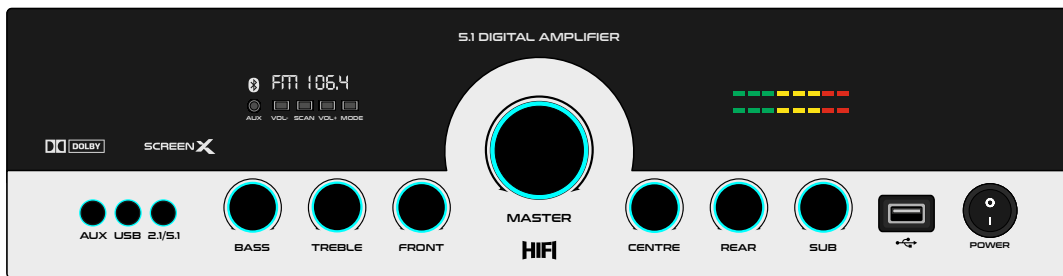

LIGHT GREY

WHITE

BROWN

GB 582

MAT BLACK

DARK GREY

LIGHT GREY

WHITE