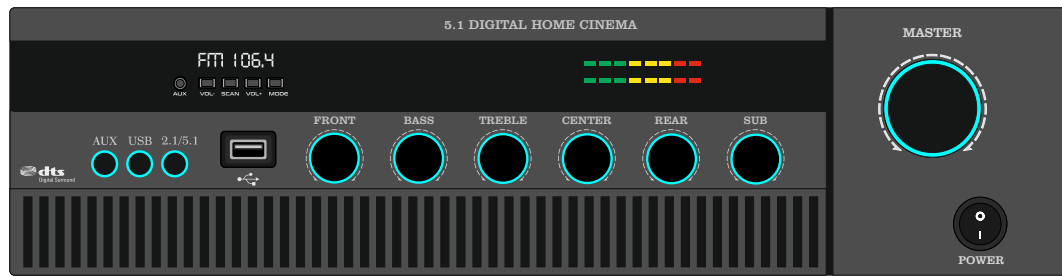

GB 547

MAT BLACK

DARK GREY

LIGHT GREY

WHITE

BROWN