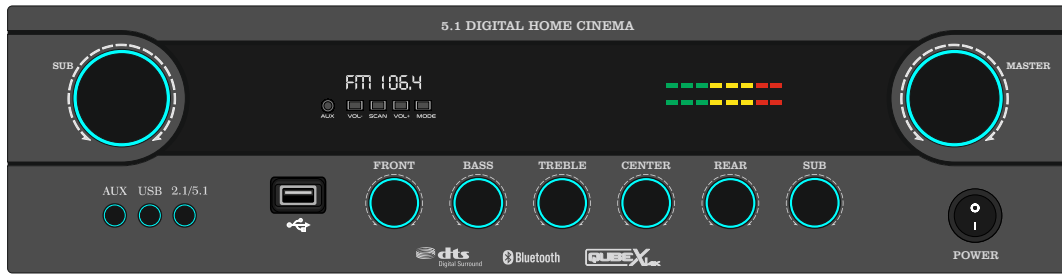

LIGHT GREY

WHITE

BROWN

GB 550

MAT BLACK

DARK GREY

LIGHT GREY

WHITE