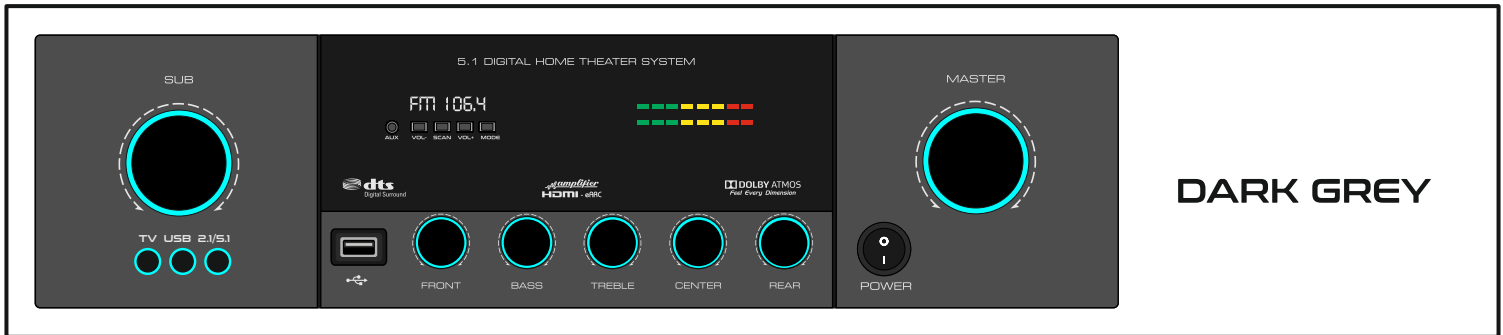

BROWN

GB 512

MAT BLACK

DARK GREY

LIGHT GREY

WHITE

BROWN

GB 509